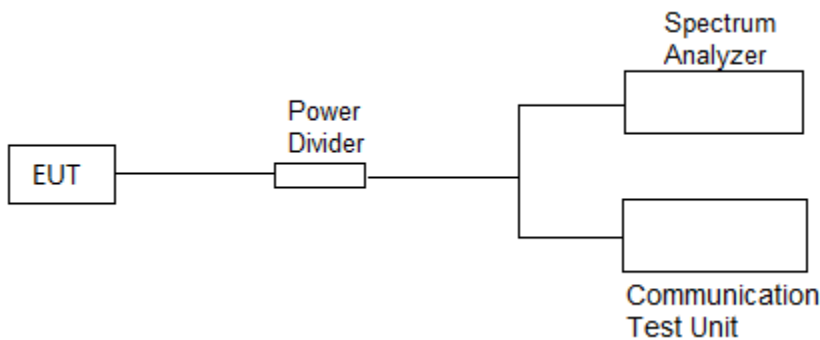

### 3.3. Block Diagram of EUT Configuration

Figure 1 EUT setup of test mode 1, 2, 3, 4, 5

### 3.4. Operating Condition of EUT

During all testing, EUT is in link mode with base station emulator at maximum power level. The spurious emission measurements were carried out in semi-anechoic chamber with 3-meter test range, and EUT is rotated on three test planes to find out the worst emission (X plane).