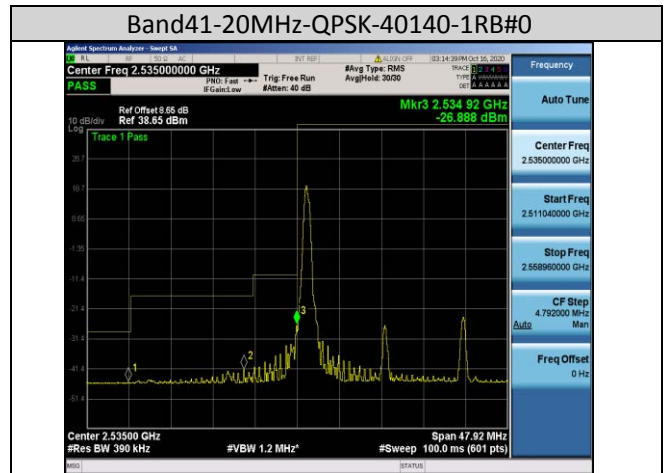

Band38-5MHz-16QAM-38225-25RB#0

Band38-10MHz-16QAM-37800-50RB#0

Band38-20MHz-QPSK-37850-100RB#0

Band41-15MHz-QPSK-40115-75RB#0

Band41-20MHz-16QAM-40140-100RB#0

Band66-1.4MHz-QPSK-132665-6RB#0

Band66-10MHz-QPSK-132622-50RB#0