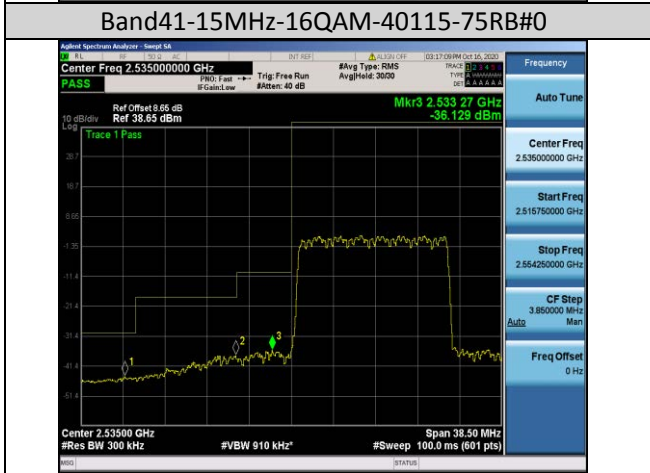

Band38-5MHz-16QAM-38225-25RB#0

Band38-10MHz-16QAM-37800-50RB#0

Band38-20MHz-QPSK-37850-100RB#0

Band41-15MHz-QPSK-40115-75RB#0

Band41-20MHz-16QAM-40140-100RB#0

Band66-1.4MHz-QPSK-132665-6RB#0

Band66-10MHz-QPSK-132622-50RB#0