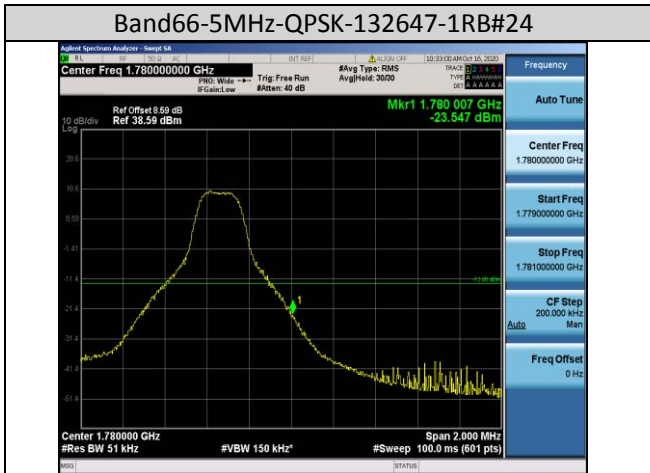

Band38-5MHz-16QAM-38225-25RB#0

Band38-10MHz-16QAM-37800-50RB#0

Band38-20MHz-QPSK-37850-100RB#0

Band41-15MHz-QPSK-40115-75RB#0

Band41-20MHz-16QAM-40140-100RB#0

Band66-1.4MHz-QPSK-132665-6RB#0

Band66-10MHz-QPSK-132622-50RB#0