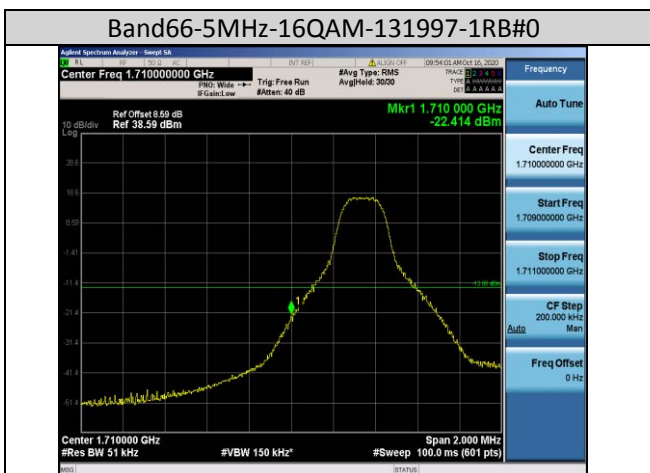

Band38-5MHz-16QAM-38225-25RB#0

Band38-10MHz-16QAM-37800-50RB#0

Band38-20MHz-QPSK-37850-100RB#0

Band41-15MHz-QPSK-40115-75RB#0

Band41-20MHz-16QAM-40140-100RB#0

Band66-1.4MHz-QPSK-132665-6RB#0

Band66-10MHz-QPSK-132622-50RB#0