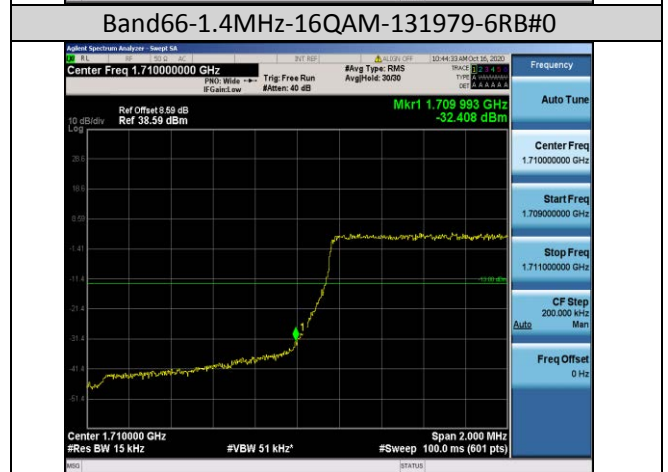

Band38-5MHz-16QAM-38225-25RB#0

Band38-10MHz-16QAM-37800-50RB#0

Band38-20MHz-QPSK-37850-100RB#0

Band41-15MHz-QPSK-40115-75RB#0

Band41-20MHz-16QAM-40140-100RB#0

Band66-1.4MHz-QPSK-132665-6RB#0

Band66-10MHz-QPSK-132622-50RB#0