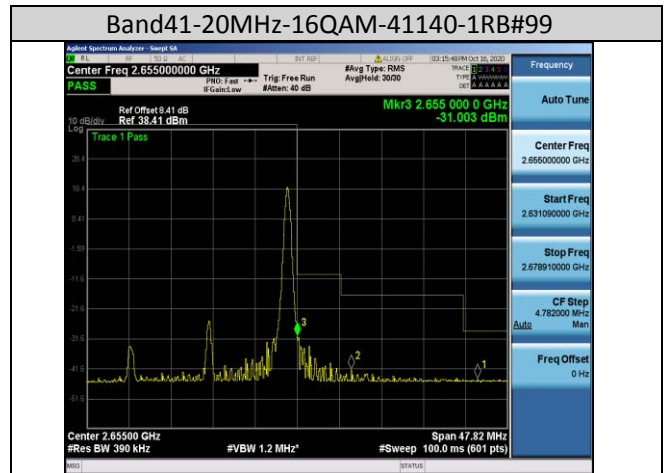

Band38-5MHz-16QAM-38225-25RB#0

Band38-10MHz-16QAM-37800-50RB#0

Band38-20MHz-QPSK-37850-100RB#0

Band41-15MHz-QPSK-40115-75RB#0

Band41-20MHz-16QAM-40140-100RB#0

Band66-1.4MHz-QPSK-132665-6RB#0

Band66-10MHz-QPSK-132622-50RB#0