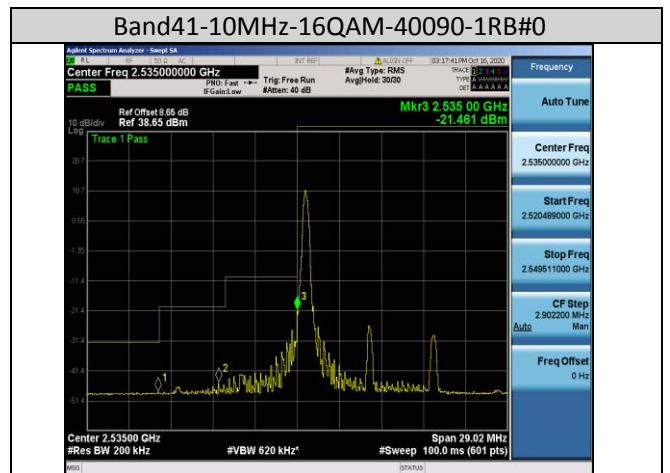

Band38-5MHz-16QAM-38225-25RB#0

Band38-10MHz-16QAM-37800-50RB#0

Band38-20MHz-QPSK-37850-100RB#0

Band41-15MHz-QPSK-40115-75RB#0

Band41-20MHz-16QAM-40140-100RB#0

Band66-1.4MHz-QPSK-132665-6RB#0

Band66-10MHz-QPSK-132622-50RB#0