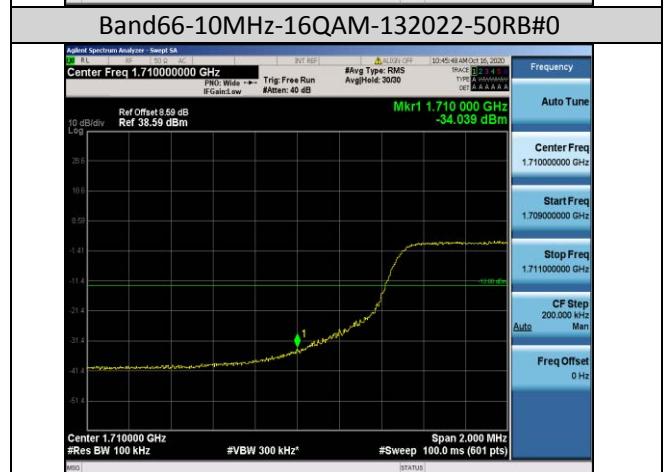

Band38-5MHz-16QAM-38225-25RB#0

Band38-10MHz-16QAM-37800-50RB#0

Band38-20MHz-QPSK-37850-100RB#0

Band41-15MHz-QPSK-40115-75RB#0

Band41-20MHz-16QAM-40140-100RB#0

Band66-1.4MHz-QPSK-132665-6RB#0

Band66-10MHz-QPSK-132622-50RB#0