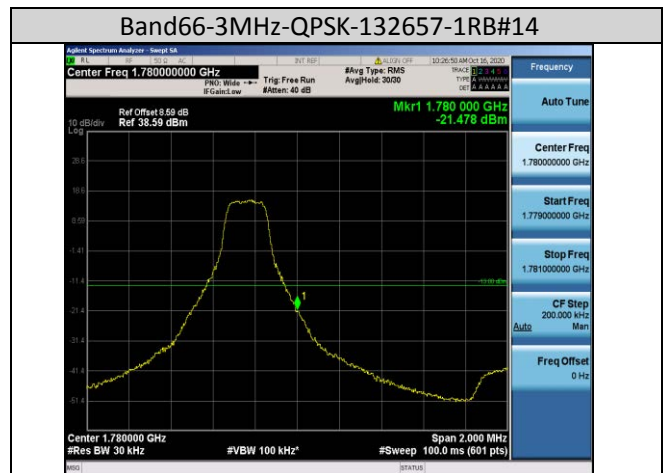

Band38-5MHz-16QAM-38225-25RB#0

Band38-10MHz-16QAM-37800-50RB#0

Band38-20MHz-QPSK-37850-100RB#0

Band41-15MHz-QPSK-40115-75RB#0

Band41-20MHz-16QAM-40140-100RB#0

Band66-1.4MHz-QPSK-132665-6RB#0

Band66-10MHz-QPSK-132622-50RB#0