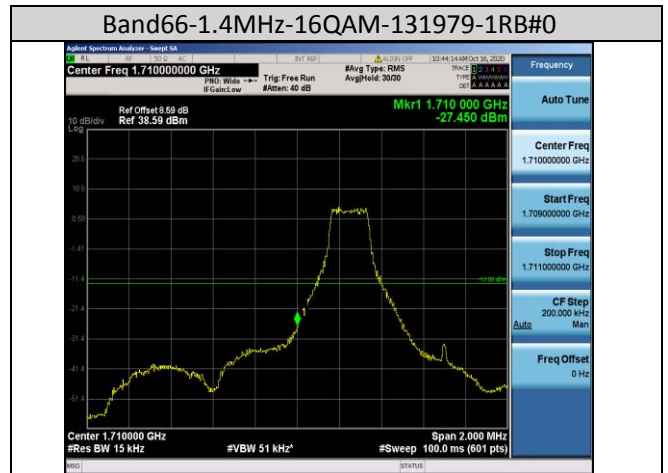

Band38-5MHz-16QAM-38225-25RB#0

Band38-10MHz-16QAM-37800-50RB#0

Band38-20MHz-QPSK-37850-100RB#0

Band41-15MHz-QPSK-40115-75RB#0

Band41-20MHz-16QAM-40140-100RB#0

Band66-1.4MHz-QPSK-132665-6RB#0

Band66-10MHz-QPSK-132622-50RB#0