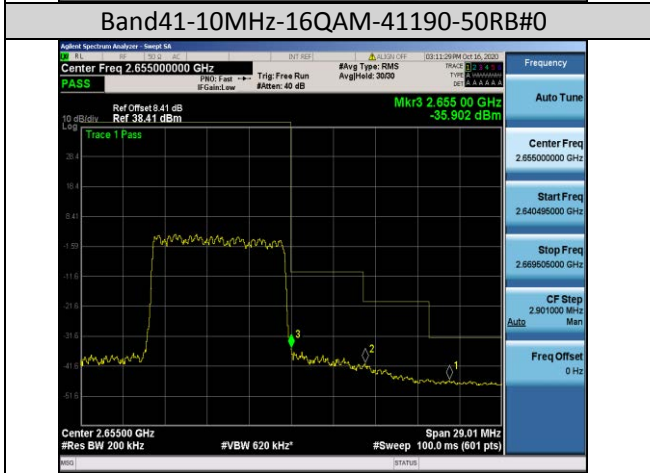

Band38-5MHz-16QAM-38225-25RB#0

Band38-10MHz-16QAM-37800-50RB#0

Band38-20MHz-QPSK-37850-100RB#0

Band41-15MHz-QPSK-40115-75RB#0

Band41-20MHz-16QAM-40140-100RB#0

Band66-1.4MHz-QPSK-132665-6RB#0

Band66-10MHz-QPSK-132622-50RB#0