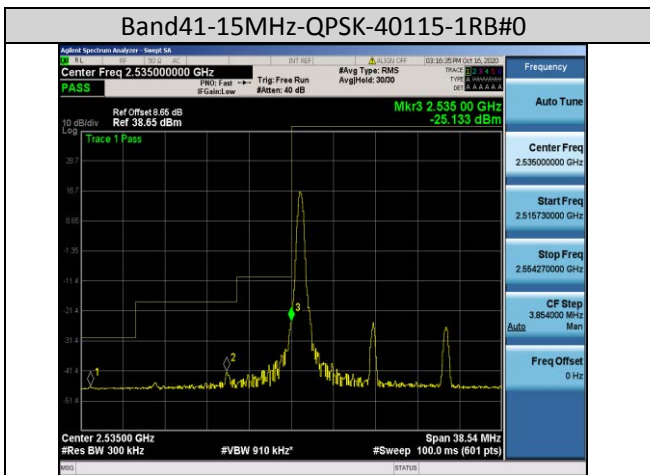

Band38-5MHz-16QAM-38225-25RB#0

Band38-10MHz-16QAM-37800-50RB#0

Band38-20MHz-QPSK-37850-100RB#0

Band41-15MHz-QPSK-40115-75RB#0

Band41-20MHz-16QAM-40140-100RB#0

Band66-1.4MHz-QPSK-132665-6RB#0

Band66-10MHz-QPSK-132622-50RB#0