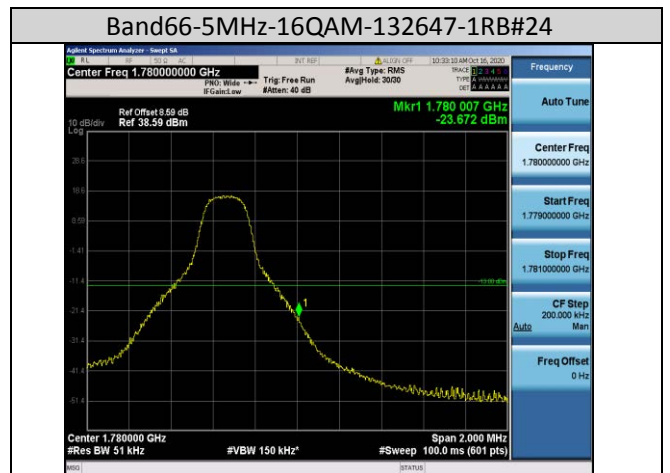

Band38-5MHz-16QAM-38225-25RB#0

Band38-10MHz-16QAM-37800-50RB#0

Band38-20MHz-QPSK-37850-100RB#0

Band41-15MHz-QPSK-40115-75RB#0

Band41-20MHz-16QAM-40140-100RB#0

Band66-1.4MHz-QPSK-132665-6RB#0

Band66-10MHz-QPSK-132622-50RB#0