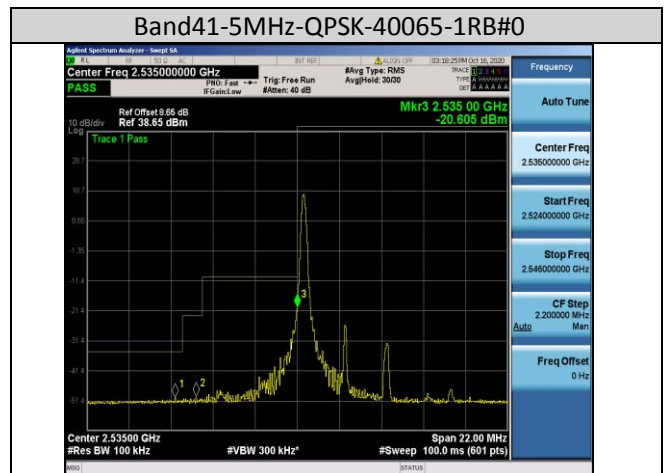

Band38-5MHz-16QAM-38225-25RB#0

Band38-10MHz-16QAM-37800-50RB#0

Band38-20MHz-QPSK-37850-100RB#0

Band41-15MHz-QPSK-40115-75RB#0

Band41-20MHz-16QAM-40140-100RB#0

Band66-1.4MHz-QPSK-132665-6RB#0

Band66-10MHz-QPSK-132622-50RB#0