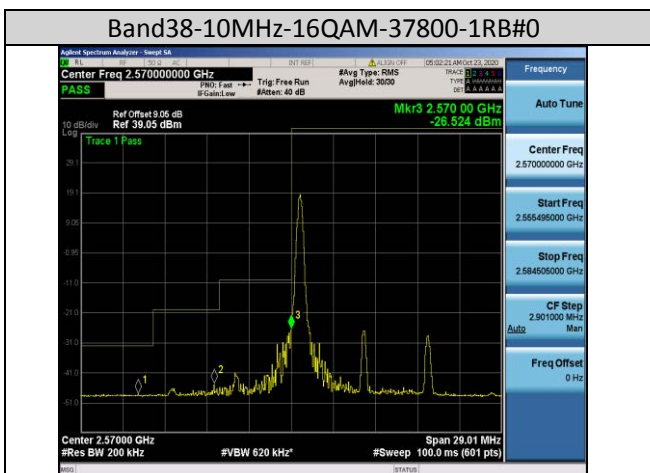

Band38-5MHz-16QAM-38225-25RB#0

Band38-10MHz-16QAM-37800-50RB#0

Band38-20MHz-QPSK-37850-100RB#0

Band41-15MHz-QPSK-40115-75RB#0

Band41-20MHz-16QAM-40140-100RB#0

Band66-1.4MHz-QPSK-132665-6RB#0

Band66-10MHz-QPSK-132622-50RB#0