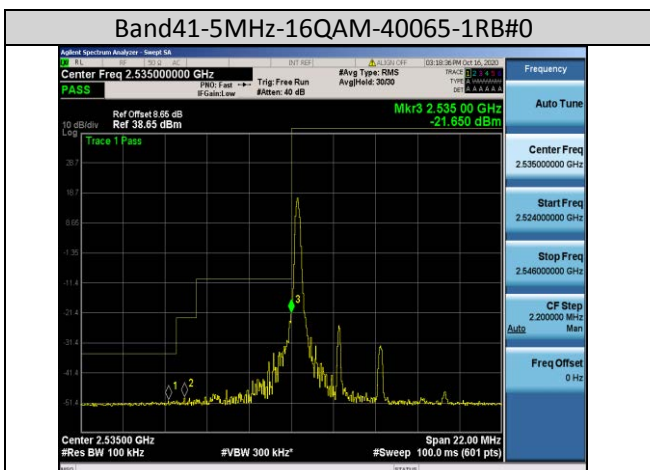

Band38-5MHz-16QAM-38225-25RB#0

Band38-10MHz-16QAM-37800-50RB#0

Band38-20MHz-QPSK-37850-100RB#0

Band41-15MHz-QPSK-40115-75RB#0

Band41-20MHz-16QAM-40140-100RB#0

Band66-1.4MHz-QPSK-132665-6RB#0

Band66-10MHz-QPSK-132622-50RB#0