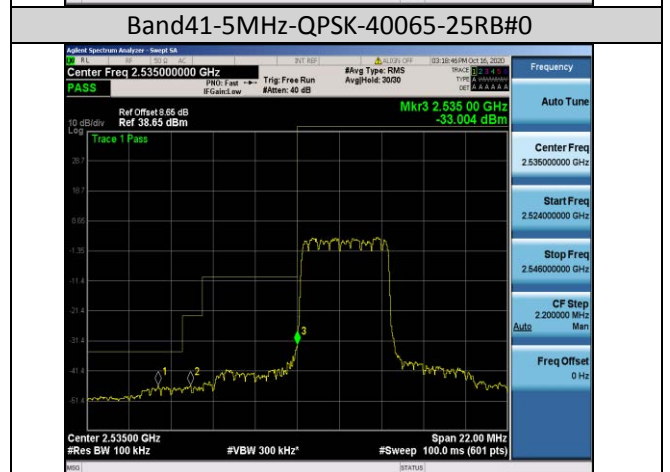

Band38-5MHz-16QAM-38225-25RB#0

Band38-10MHz-16QAM-37800-50RB#0

Band38-20MHz-QPSK-37850-100RB#0

Band41-15MHz-QPSK-40115-75RB#0

Band41-20MHz-16QAM-40140-100RB#0

Band66-1.4MHz-QPSK-132665-6RB#0

Band66-10MHz-QPSK-132622-50RB#0