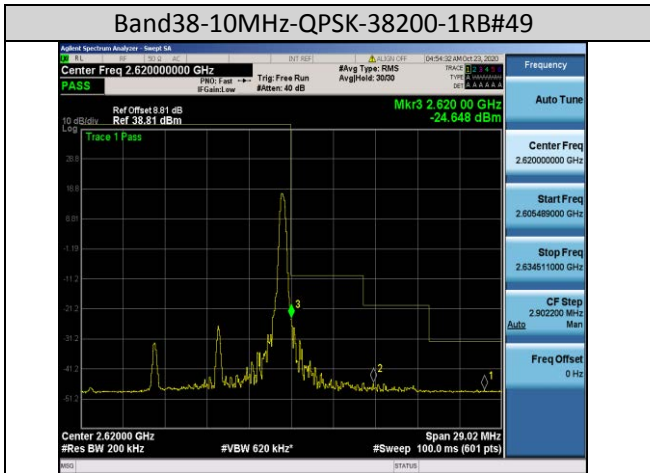

Band38-5MHz-16QAM-38225-25RB#0

Band38-10MHz-16QAM-37800-50RB#0

Band38-20MHz-QPSK-37850-100RB#0

Band41-15MHz-QPSK-40115-75RB#0

Band41-20MHz-16QAM-40140-100RB#0

Band66-1.4MHz-QPSK-132665-6RB#0

Band66-10MHz-QPSK-132622-50RB#0