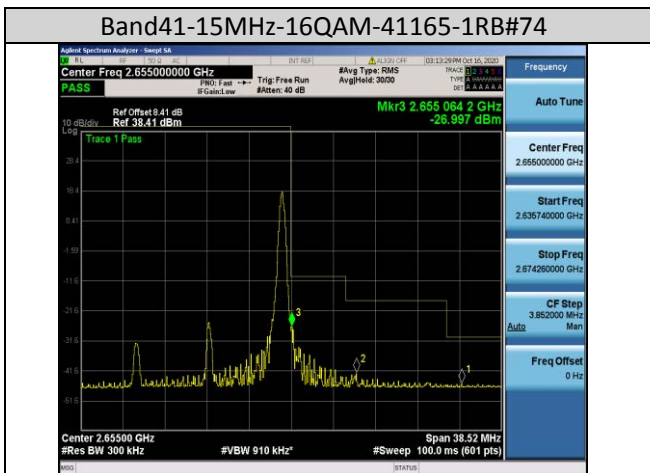

Band38-5MHz-16QAM-38225-25RB#0

Band38-10MHz-16QAM-37800-50RB#0

Band38-20MHz-QPSK-37850-100RB#0

Band41-15MHz-QPSK-40115-75RB#0

Band41-20MHz-16QAM-40140-100RB#0

Band66-1.4MHz-QPSK-132665-6RB#0

Band66-10MHz-QPSK-132622-50RB#0