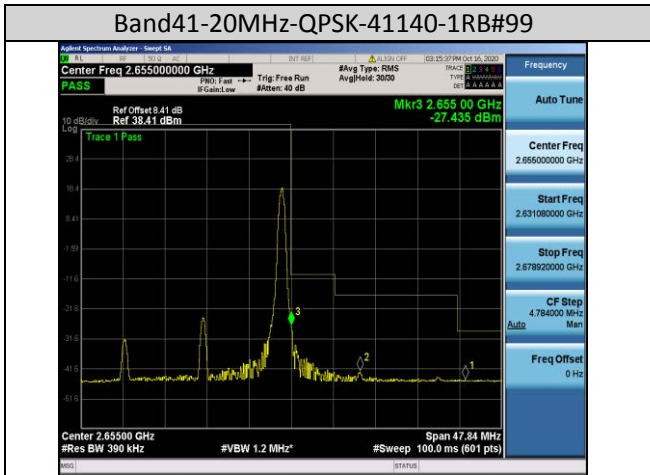

Band38-5MHz-16QAM-38225-25RB#0

Band38-10MHz-16QAM-37800-50RB#0

Band38-20MHz-QPSK-37850-100RB#0

Band41-15MHz-QPSK-40115-75RB#0

Band41-20MHz-16QAM-40140-100RB#0

Band66-1.4MHz-QPSK-132665-6RB#0

Band66-10MHz-QPSK-132622-50RB#0