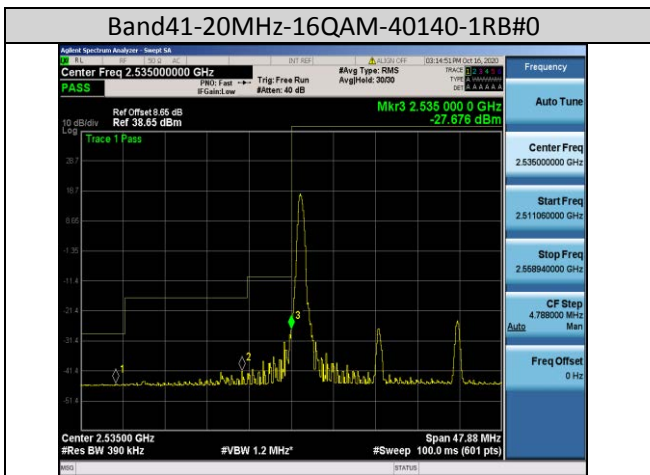

Band38-5MHz-16QAM-38225-25RB#0

Band38-10MHz-16QAM-37800-50RB#0

Band38-20MHz-QPSK-37850-100RB#0

Band41-15MHz-QPSK-40115-75RB#0

Band41-20MHz-16QAM-40140-100RB#0

Band66-1.4MHz-QPSK-132665-6RB#0

Band66-10MHz-QPSK-132622-50RB#0