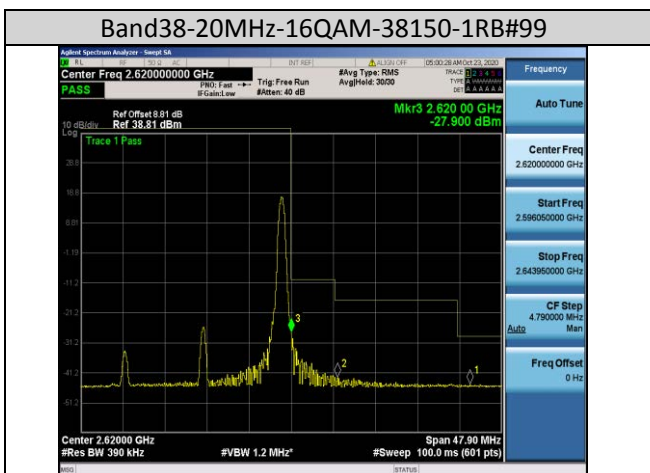

Band38-5MHz-16QAM-38225-25RB#0

Band38-10MHz-16QAM-37800-50RB#0

Band38-20MHz-QPSK-37850-100RB#0

Band41-15MHz-QPSK-40115-75RB#0

Band41-20MHz-16QAM-40140-100RB#0

Band66-1.4MHz-QPSK-132665-6RB#0

Band66-10MHz-QPSK-132622-50RB#0