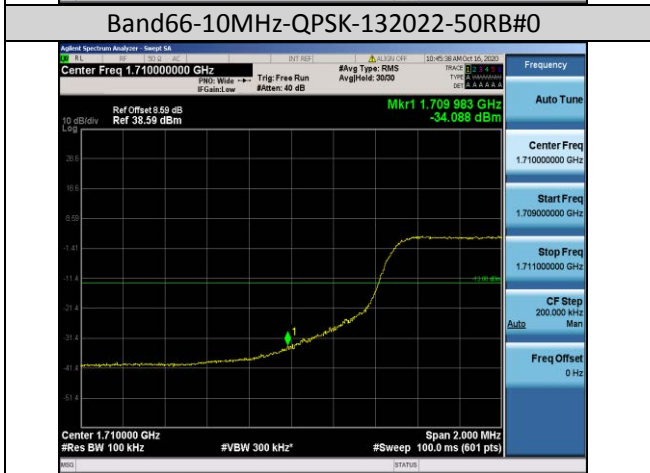

Band38-5MHz-16QAM-38225-25RB#0

Band38-10MHz-16QAM-37800-50RB#0

Band38-20MHz-QPSK-37850-100RB#0

Band41-15MHz-QPSK-40115-75RB#0

Band41-20MHz-16QAM-40140-100RB#0

Band66-1.4MHz-QPSK-132665-6RB#0

Band66-10MHz-QPSK-132622-50RB#0