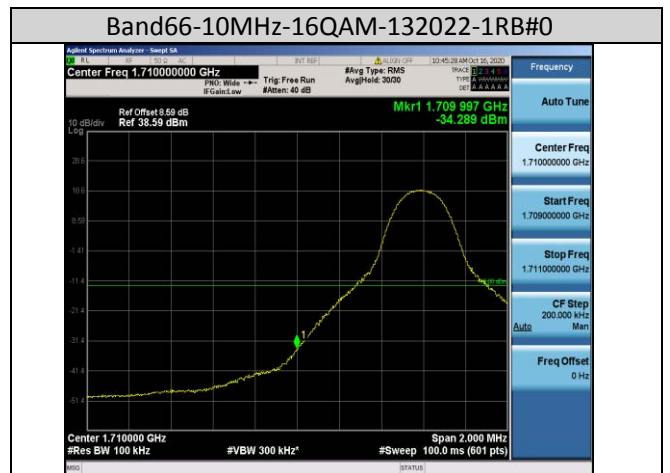

Band38-5MHz-16QAM-38225-25RB#0

Band38-10MHz-16QAM-37800-50RB#0

Band38-20MHz-QPSK-37850-100RB#0

Band41-15MHz-QPSK-40115-75RB#0

Band41-20MHz-16QAM-40140-100RB#0

Band66-1.4MHz-QPSK-132665-6RB#0

Band66-10MHz-QPSK-132622-50RB#0