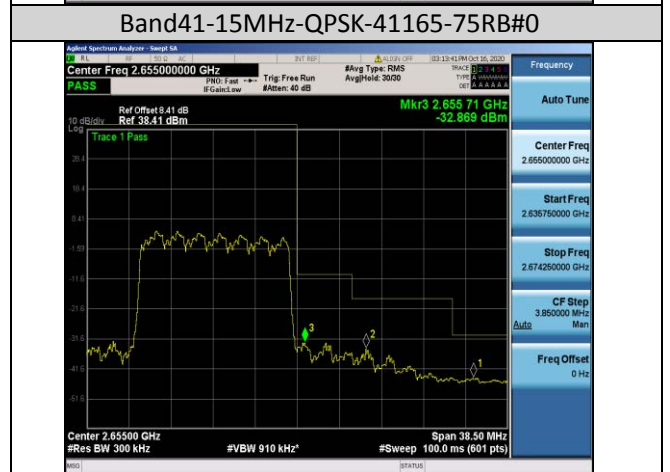

Band38-5MHz-16QAM-38225-25RB#0

Band38-10MHz-16QAM-37800-50RB#0

Band38-20MHz-QPSK-37850-100RB#0

Band41-15MHz-QPSK-40115-75RB#0

Band41-20MHz-16QAM-40140-100RB#0

Band66-1.4MHz-QPSK-132665-6RB#0

Band66-10MHz-QPSK-132622-50RB#0