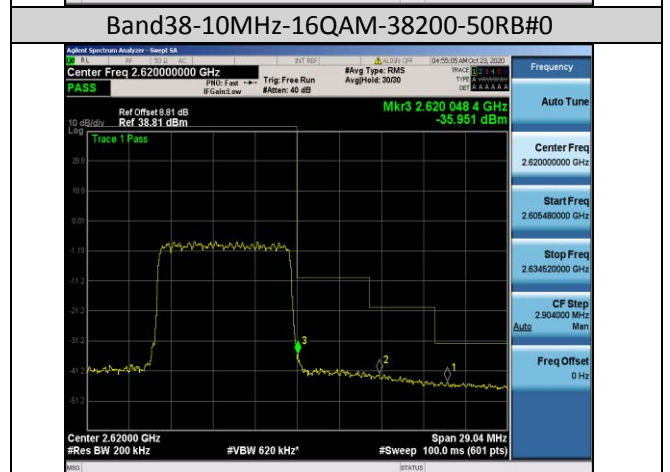

Band38-5MHz-16QAM-38225-25RB#0

Band38-10MHz-16QAM-37800-50RB#0

Band38-20MHz-QPSK-37850-100RB#0

Band41-15MHz-QPSK-40115-75RB#0

Band41-20MHz-16QAM-40140-100RB#0

Band66-1.4MHz-QPSK-132665-6RB#0

Band66-10MHz-QPSK-132622-50RB#0