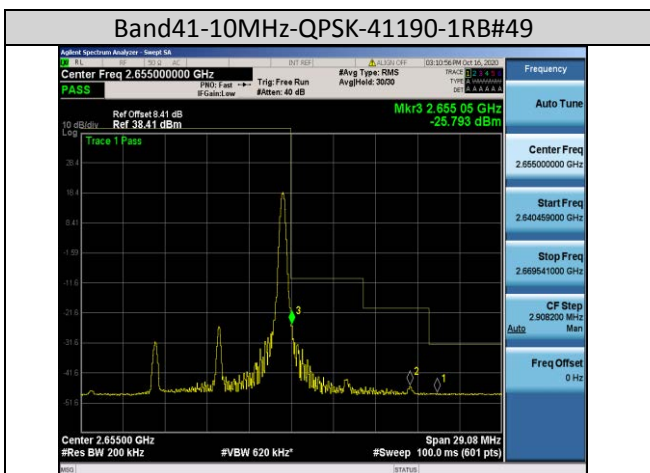

Band38-5MHz-16QAM-38225-25RB#0

Band38-10MHz-16QAM-37800-50RB#0

Band38-20MHz-QPSK-37850-100RB#0

Band41-15MHz-QPSK-40115-75RB#0

Band41-20MHz-16QAM-40140-100RB#0

Band66-1.4MHz-QPSK-132665-6RB#0

Band66-10MHz-QPSK-132622-50RB#0