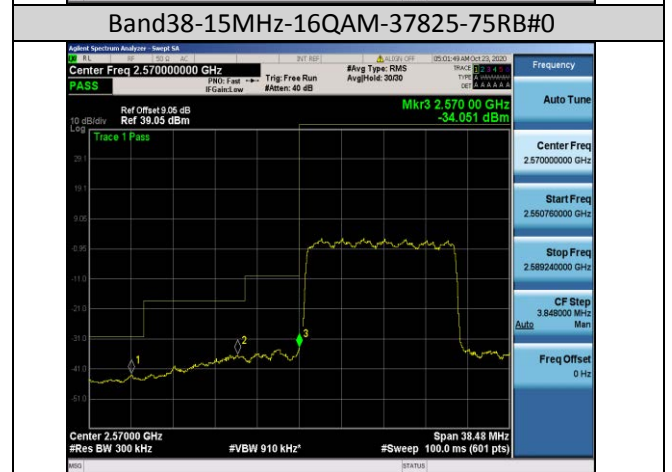

Band38-5MHz-16QAM-38225-25RB#0

Band38-10MHz-16QAM-37800-50RB#0

Band38-20MHz-QPSK-37850-100RB#0

Band41-15MHz-QPSK-40115-75RB#0

Band41-20MHz-16QAM-40140-100RB#0

Band66-1.4MHz-QPSK-132665-6RB#0

Band66-10MHz-QPSK-132622-50RB#0