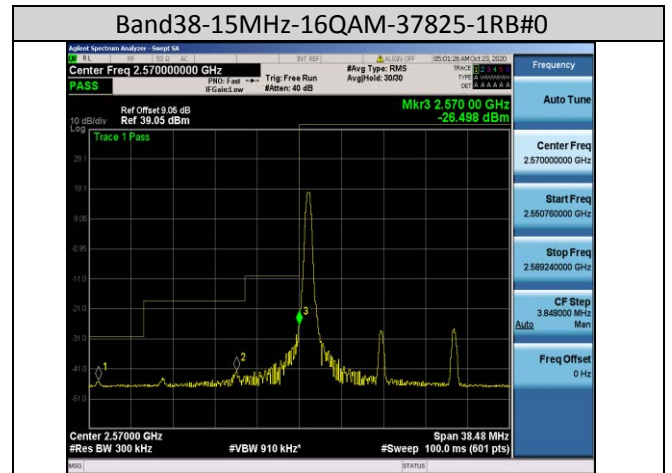

Band38-5MHz-16QAM-38225-25RB#0

Band38-10MHz-16QAM-37800-50RB#0

Band38-20MHz-QPSK-37850-100RB#0

Band41-15MHz-QPSK-40115-75RB#0

Band41-20MHz-16QAM-40140-100RB#0

Band66-1.4MHz-QPSK-132665-6RB#0

Band66-10MHz-QPSK-132622-50RB#0