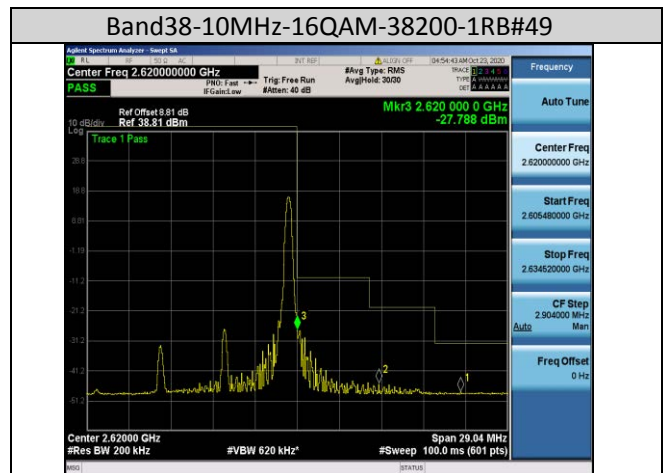

Band38-5MHz-16QAM-38225-25RB#0

Band38-10MHz-16QAM-37800-50RB#0

Band38-20MHz-QPSK-37850-100RB#0

Band41-15MHz-QPSK-40115-75RB#0

Band41-20MHz-16QAM-40140-100RB#0

Band66-1.4MHz-QPSK-132665-6RB#0

Band66-10MHz-QPSK-132622-50RB#0