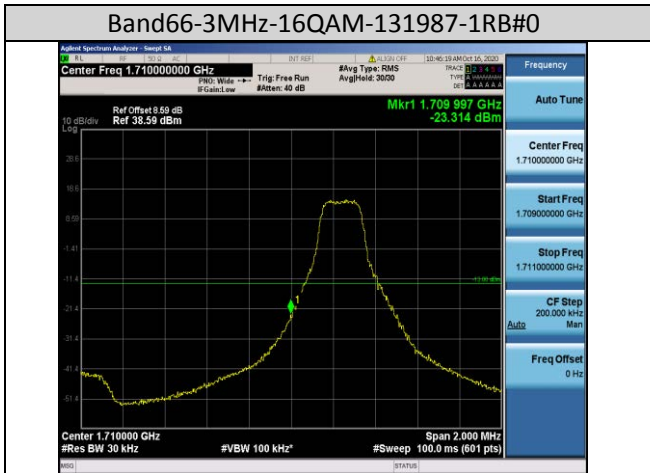

Band38-5MHz-16QAM-38225-25RB#0

Band38-10MHz-16QAM-37800-50RB#0

Band38-20MHz-QPSK-37850-100RB#0

Band41-15MHz-QPSK-40115-75RB#0

Band41-20MHz-16QAM-40140-100RB#0

Band66-1.4MHz-QPSK-132665-6RB#0

Band66-10MHz-QPSK-132622-50RB#0