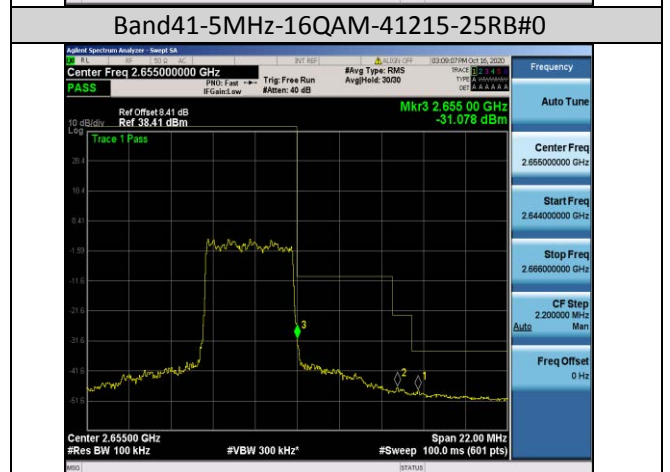

Band38-5MHz-16QAM-38225-25RB#0

Band38-10MHz-16QAM-37800-50RB#0

Band38-20MHz-QPSK-37850-100RB#0

Band41-15MHz-QPSK-40115-75RB#0

Band41-20MHz-16QAM-40140-100RB#0

Band66-1.4MHz-QPSK-132665-6RB#0

Band66-10MHz-QPSK-132622-50RB#0