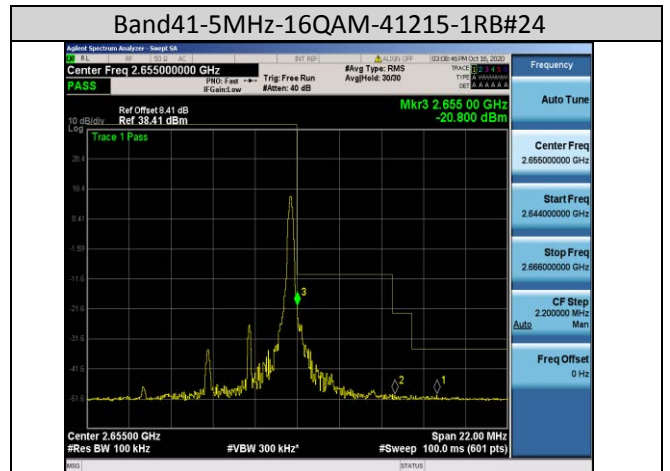

Band38-5MHz-16QAM-38225-25RB#0

Band38-10MHz-16QAM-37800-50RB#0

Band38-20MHz-QPSK-37850-100RB#0

Band41-15MHz-QPSK-40115-75RB#0

Band41-20MHz-16QAM-40140-100RB#0

Band66-1.4MHz-QPSK-132665-6RB#0

Band66-10MHz-QPSK-132622-50RB#0