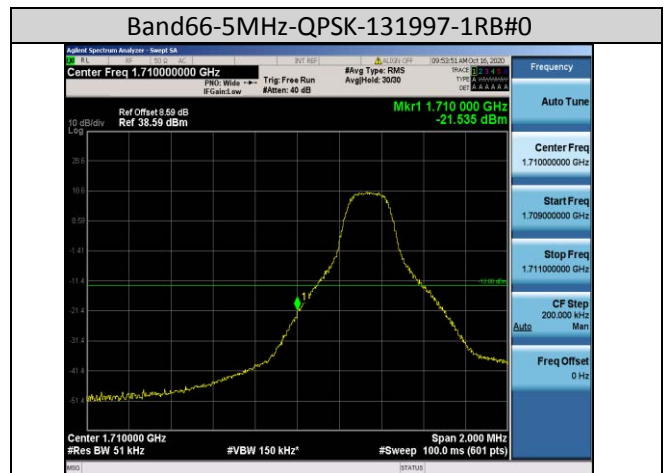

Band38-5MHz-16QAM-38225-25RB#0

Band38-10MHz-16QAM-37800-50RB#0

Band38-20MHz-QPSK-37850-100RB#0

Band41-15MHz-QPSK-40115-75RB#0

Band41-20MHz-16QAM-40140-100RB#0

Band66-1.4MHz-QPSK-132665-6RB#0

Band66-10MHz-QPSK-132622-50RB#0