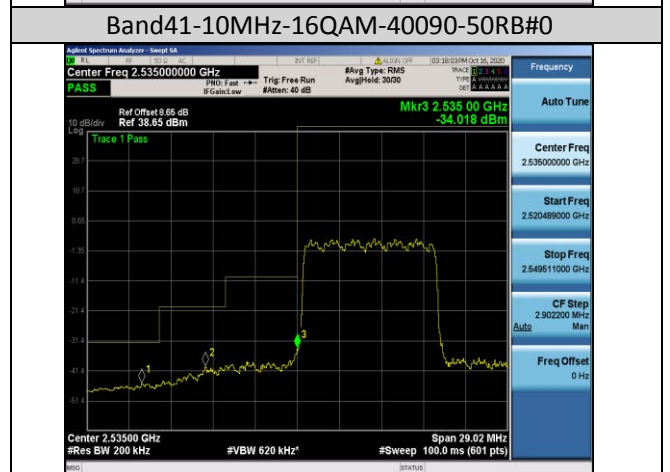

Band38-5MHz-16QAM-38225-25RB#0

Band38-10MHz-16QAM-37800-50RB#0

Band38-20MHz-QPSK-37850-100RB#0

Band41-15MHz-QPSK-40115-75RB#0

Band41-20MHz-16QAM-40140-100RB#0

Band66-1.4MHz-QPSK-132665-6RB#0

Band66-10MHz-QPSK-132622-50RB#0