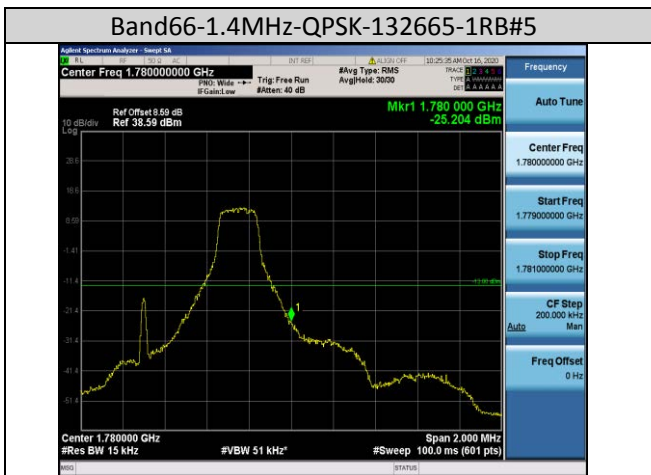

Band38-5MHz-16QAM-38225-25RB#0

Band38-10MHz-16QAM-37800-50RB#0

Band38-20MHz-QPSK-37850-100RB#0

Band41-15MHz-QPSK-40115-75RB#0

Band41-20MHz-16QAM-40140-100RB#0

Band66-1.4MHz-QPSK-132665-6RB#0

Band66-10MHz-QPSK-132622-50RB#0