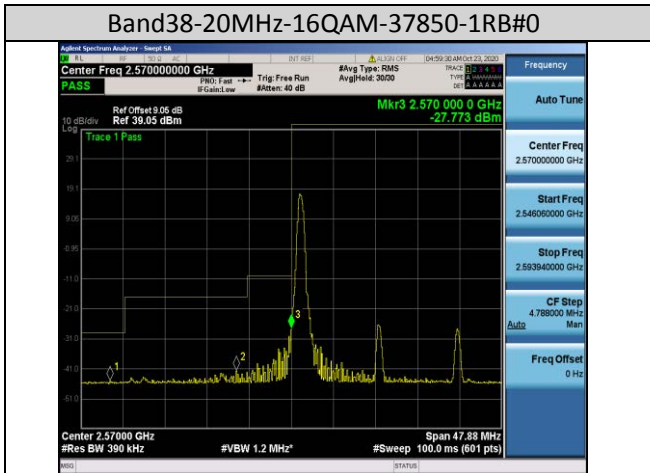

Band38-5MHz-16QAM-38225-25RB#0

Band38-10MHz-16QAM-37800-50RB#0

Band38-20MHz-QPSK-37850-100RB#0

Band41-15MHz-QPSK-40115-75RB#0

Band41-20MHz-16QAM-40140-100RB#0

Band66-1.4MHz-QPSK-132665-6RB#0

Band66-10MHz-QPSK-132622-50RB#0