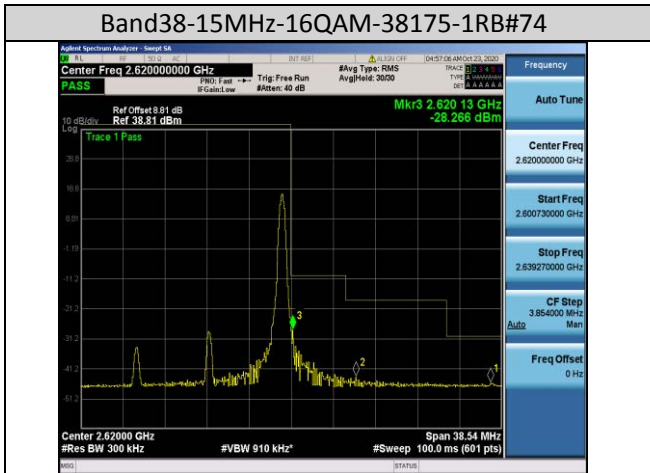

Band38-5MHz-16QAM-38225-25RB#0

Band38-10MHz-16QAM-37800-50RB#0

Band38-20MHz-QPSK-37850-100RB#0

Band41-15MHz-QPSK-40115-75RB#0

Band41-20MHz-16QAM-40140-100RB#0

Band66-1.4MHz-QPSK-132665-6RB#0

Band66-10MHz-QPSK-132622-50RB#0