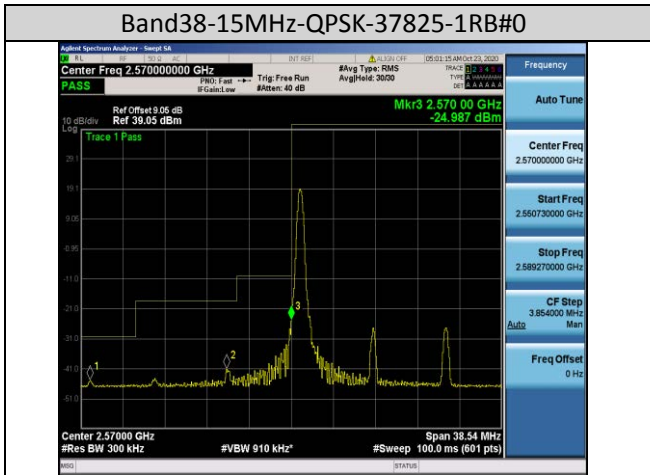

Band38-5MHz-16QAM-38225-25RB#0

Band38-10MHz-16QAM-37800-50RB#0

Band38-20MHz-QPSK-37850-100RB#0

Band41-15MHz-QPSK-40115-75RB#0

Band41-20MHz-16QAM-40140-100RB#0

Band66-1.4MHz-QPSK-132665-6RB#0

Band66-10MHz-QPSK-132622-50RB#0