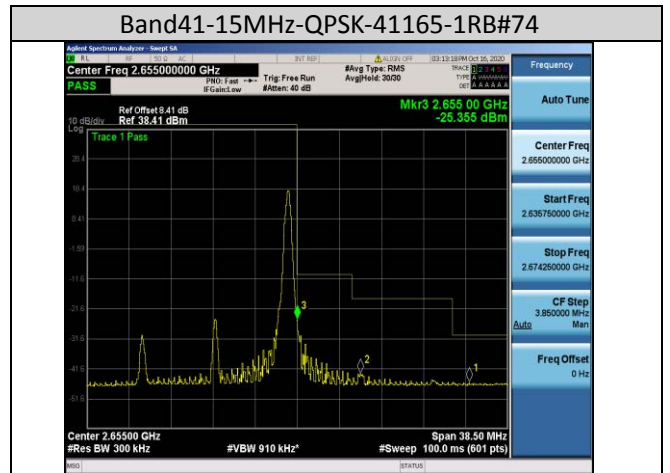

Band38-5MHz-16QAM-38225-25RB#0

Band38-10MHz-16QAM-37800-50RB#0

Band38-20MHz-QPSK-37850-100RB#0

Band41-15MHz-QPSK-40115-75RB#0

Band41-20MHz-16QAM-40140-100RB#0

Band66-1.4MHz-QPSK-132665-6RB#0

Band66-10MHz-QPSK-132622-50RB#0