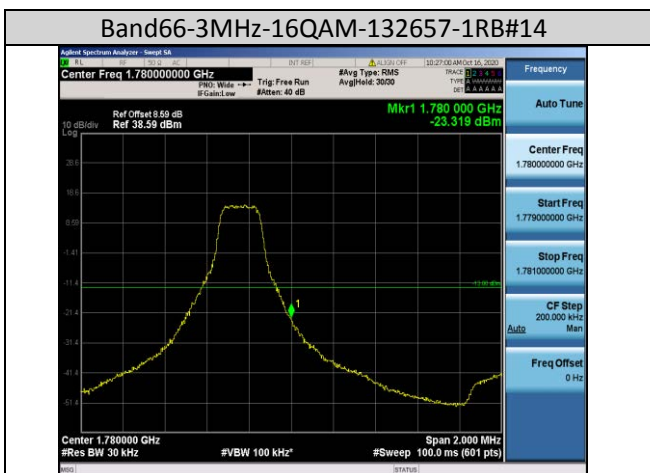

Band38-5MHz-16QAM-38225-25RB#0

Band38-10MHz-16QAM-37800-50RB#0

Band38-20MHz-QPSK-37850-100RB#0

Band41-15MHz-QPSK-40115-75RB#0

Band41-20MHz-16QAM-40140-100RB#0

Band66-1.4MHz-QPSK-132665-6RB#0

Band66-10MHz-QPSK-132622-50RB#0