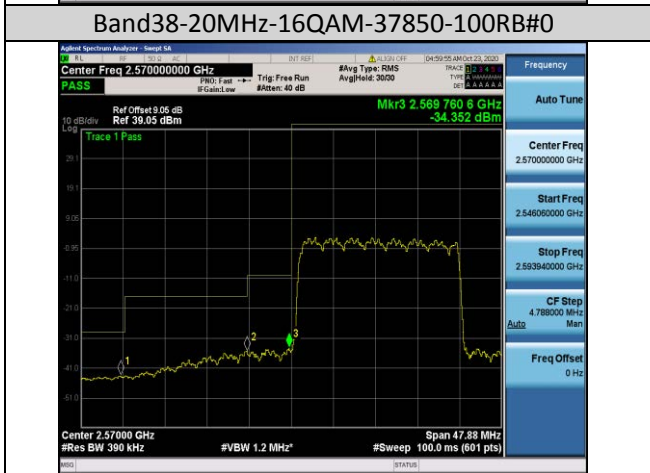

Band38-5MHz-16QAM-38225-25RB#0

Band38-10MHz-16QAM-37800-50RB#0

Band38-20MHz-QPSK-37850-100RB#0

Band41-15MHz-QPSK-40115-75RB#0

Band41-20MHz-16QAM-40140-100RB#0

Band66-1.4MHz-QPSK-132665-6RB#0

Band66-10MHz-QPSK-132622-50RB#0