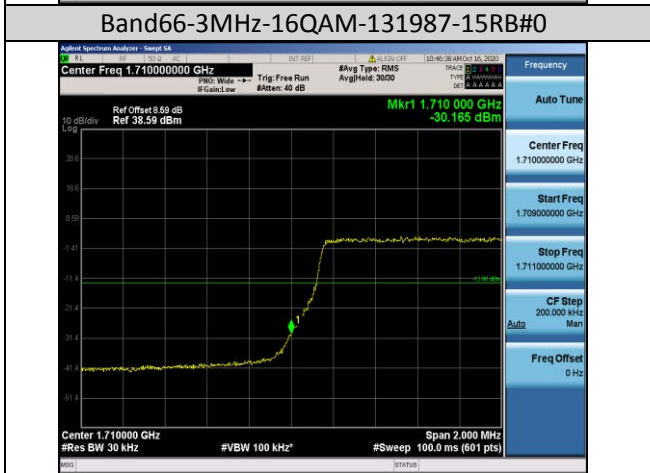

Band38-5MHz-16QAM-38225-25RB#0

Band38-10MHz-16QAM-37800-50RB#0

Band38-20MHz-QPSK-37850-100RB#0

Band41-15MHz-QPSK-40115-75RB#0

Band41-20MHz-16QAM-40140-100RB#0

Band66-1.4MHz-QPSK-132665-6RB#0

Band66-10MHz-QPSK-132622-50RB#0