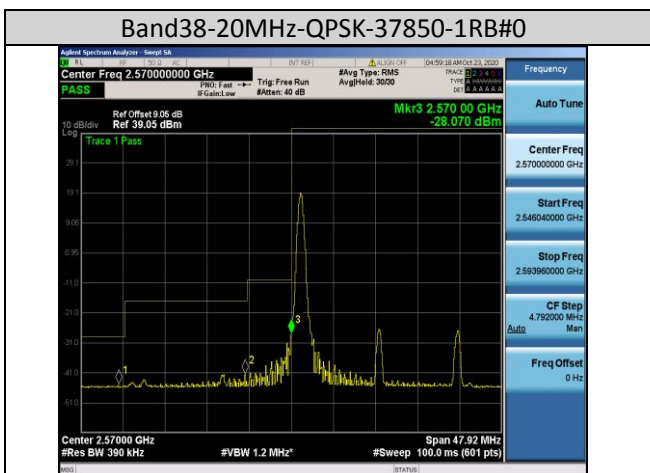

Band38-5MHz-16QAM-38225-25RB#0

Band38-10MHz-16QAM-37800-50RB#0

Band38-20MHz-QPSK-37850-100RB#0

Band41-15MHz-QPSK-40115-75RB#0

Band41-20MHz-16QAM-40140-100RB#0

Band66-1.4MHz-QPSK-132665-6RB#0

Band66-10MHz-QPSK-132622-50RB#0