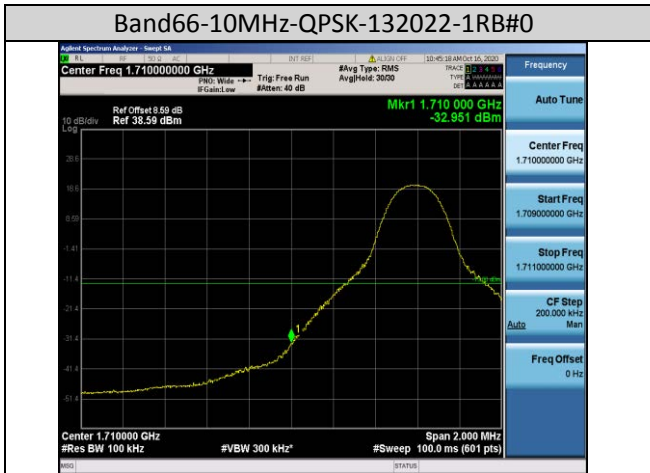

Band38-5MHz-16QAM-38225-25RB#0

Band38-10MHz-16QAM-37800-50RB#0

Band38-20MHz-QPSK-37850-100RB#0

Band41-15MHz-QPSK-40115-75RB#0

Band41-20MHz-16QAM-40140-100RB#0

Band66-1.4MHz-QPSK-132665-6RB#0

Band66-10MHz-QPSK-132622-50RB#0