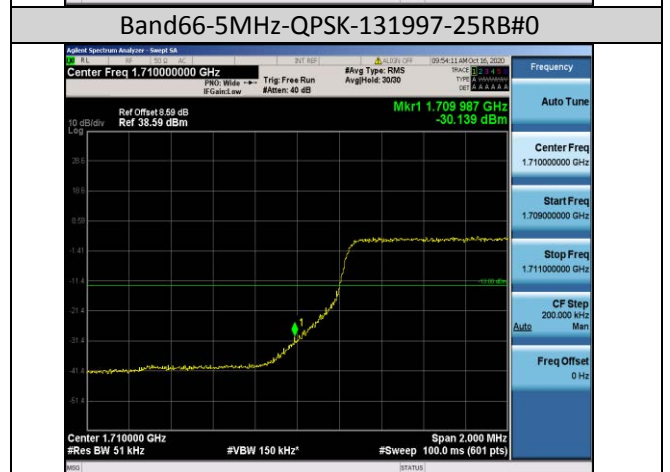

Band38-5MHz-16QAM-38225-25RB#0

Band38-10MHz-16QAM-37800-50RB#0

Band38-20MHz-QPSK-37850-100RB#0

Band41-15MHz-QPSK-40115-75RB#0

Band41-20MHz-16QAM-40140-100RB#0

Band66-1.4MHz-QPSK-132665-6RB#0

Band66-10MHz-QPSK-132622-50RB#0