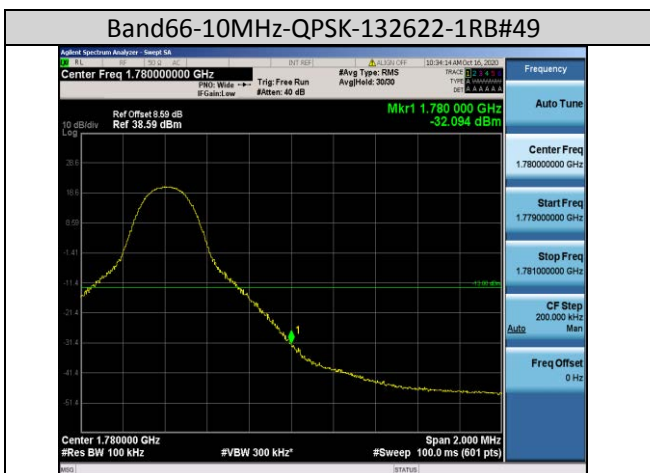

Band38-5MHz-16QAM-38225-25RB#0

Band38-10MHz-16QAM-37800-50RB#0

Band38-20MHz-QPSK-37850-100RB#0

Band41-15MHz-QPSK-40115-75RB#0

Band41-20MHz-16QAM-40140-100RB#0

Band66-1.4MHz-QPSK-132665-6RB#0

Band66-10MHz-QPSK-132622-50RB#0