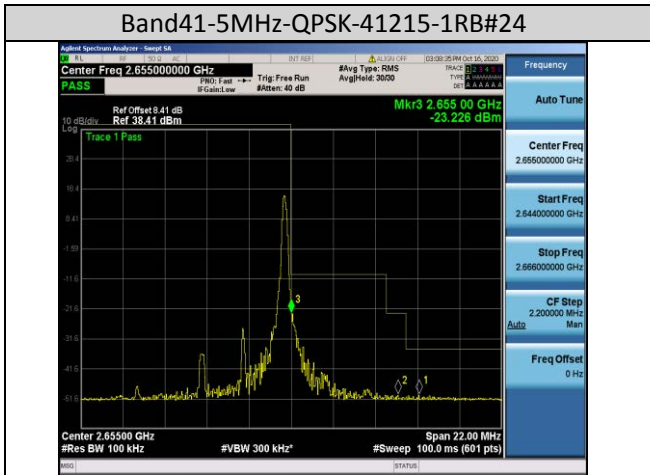

Band38-5MHz-16QAM-38225-25RB#0

Band38-10MHz-16QAM-37800-50RB#0

Band38-20MHz-QPSK-37850-100RB#0

Band41-15MHz-QPSK-40115-75RB#0

Band41-20MHz-16QAM-40140-100RB#0

Band66-1.4MHz-QPSK-132665-6RB#0

Band66-10MHz-QPSK-132622-50RB#0