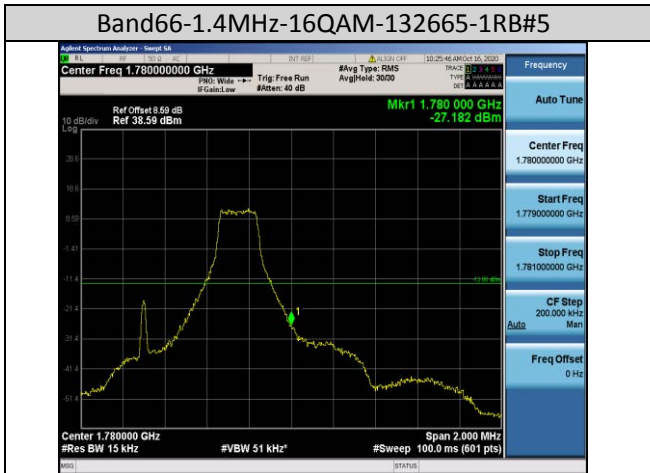

Band38-5MHz-16QAM-38225-25RB#0

Band38-10MHz-16QAM-37800-50RB#0

Band38-20MHz-QPSK-37850-100RB#0

Band41-15MHz-QPSK-40115-75RB#0

Band41-20MHz-16QAM-40140-100RB#0

Band66-1.4MHz-QPSK-132665-6RB#0

Band66-10MHz-QPSK-132622-50RB#0