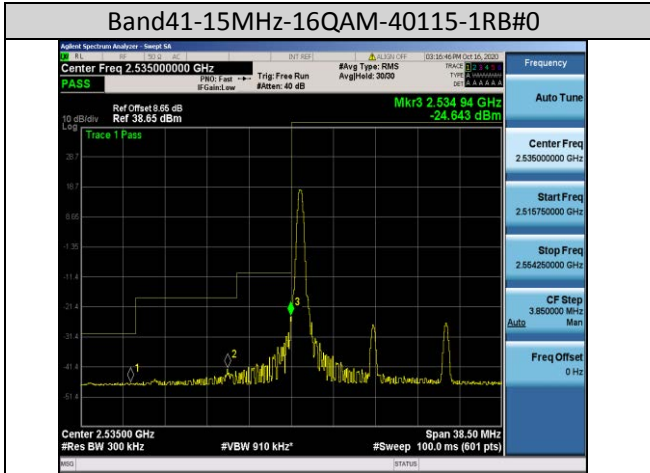

Band38-5MHz-16QAM-38225-25RB#0

Band38-10MHz-16QAM-37800-50RB#0

Band38-20MHz-QPSK-37850-100RB#0

Band41-15MHz-QPSK-40115-75RB#0

Band41-20MHz-16QAM-40140-100RB#0

Band66-1.4MHz-QPSK-132665-6RB#0

Band66-10MHz-QPSK-132622-50RB#0