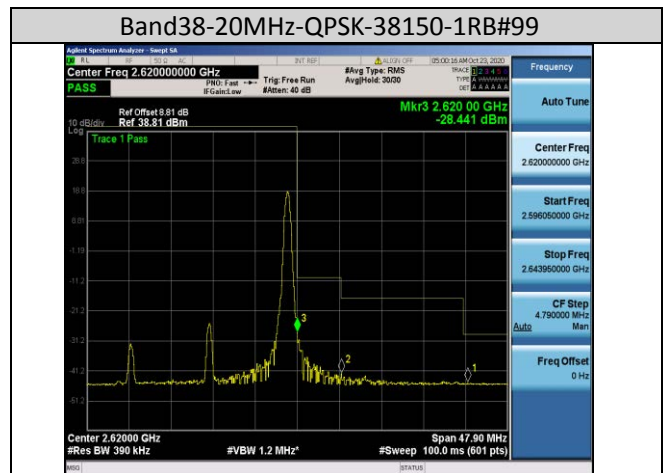

Band38-5MHz-16QAM-38225-25RB#0

Band38-10MHz-16QAM-37800-50RB#0

Band38-20MHz-QPSK-37850-100RB#0

Band41-15MHz-QPSK-40115-75RB#0

Band41-20MHz-16QAM-40140-100RB#0

Band66-1.4MHz-QPSK-132665-6RB#0

Band66-10MHz-QPSK-132622-50RB#0