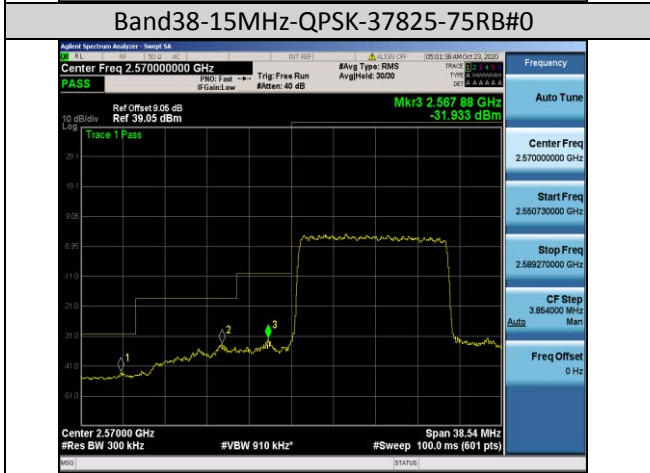

Band38-5MHz-16QAM-38225-25RB#0

Band38-10MHz-16QAM-37800-50RB#0

Band38-20MHz-QPSK-37850-100RB#0

Band41-15MHz-QPSK-40115-75RB#0

Band41-20MHz-16QAM-40140-100RB#0

Band66-1.4MHz-QPSK-132665-6RB#0

Band66-10MHz-QPSK-132622-50RB#0