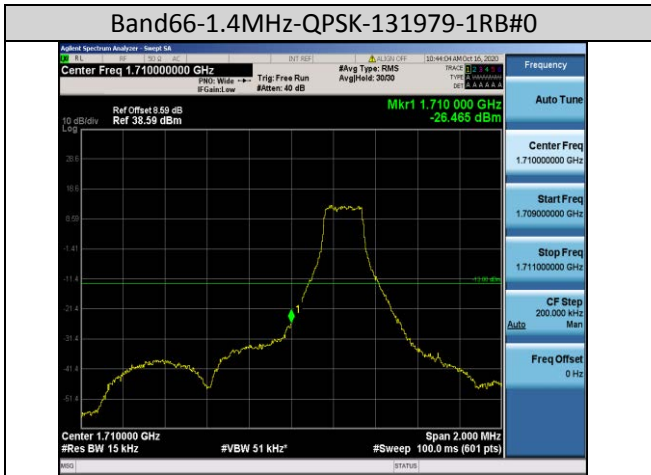

Band38-5MHz-16QAM-38225-25RB#0

Band38-10MHz-16QAM-37800-50RB#0

Band38-20MHz-QPSK-37850-100RB#0

Band41-15MHz-QPSK-40115-75RB#0

Band41-20MHz-16QAM-40140-100RB#0

Band66-1.4MHz-QPSK-132665-6RB#0

Band66-10MHz-QPSK-132622-50RB#0