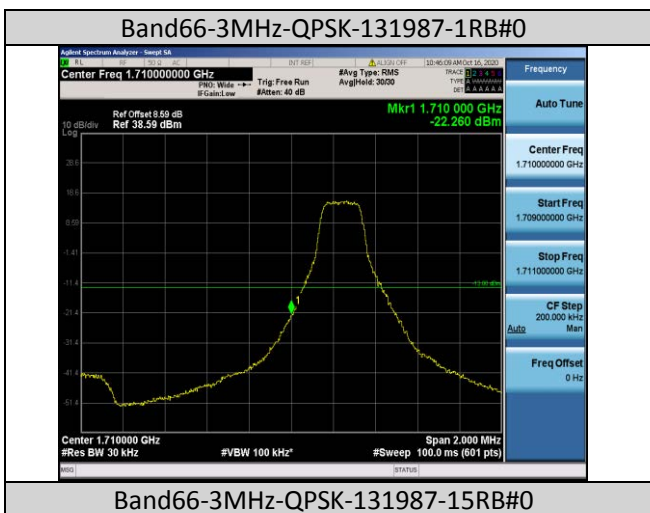

Band38-5MHz-16QAM-38225-25RB#0

Band38-10MHz-16QAM-37800-50RB#0

Band38-20MHz-QPSK-37850-100RB#0

Band41-15MHz-QPSK-40115-75RB#0

Band41-20MHz-16QAM-40140-100RB#0

Band66-1.4MHz-QPSK-132665-6RB#0

Band66-10MHz-QPSK-132622-50RB#0