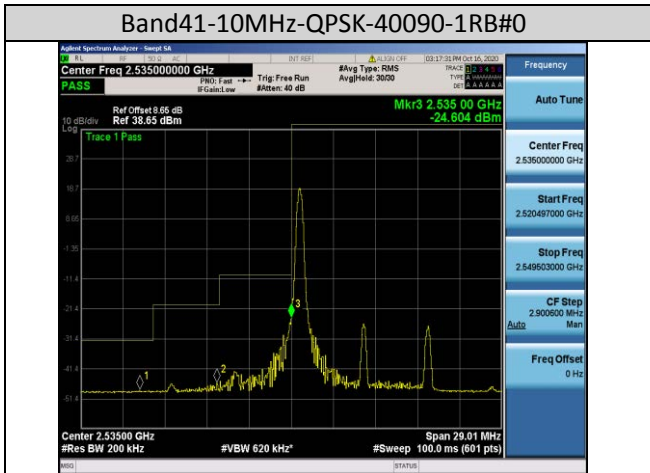

Band38-5MHz-16QAM-38225-25RB#0

Band38-10MHz-16QAM-37800-50RB#0

Band38-20MHz-QPSK-37850-100RB#0

Band41-15MHz-QPSK-40115-75RB#0

Band41-20MHz-16QAM-40140-100RB#0

Band66-1.4MHz-QPSK-132665-6RB#0

Band66-10MHz-QPSK-132622-50RB#0