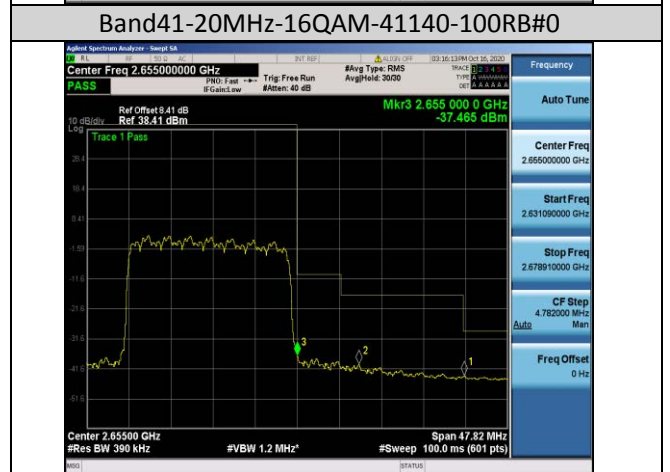

Band38-5MHz-16QAM-38225-25RB#0

Band38-10MHz-16QAM-37800-50RB#0

Band38-20MHz-QPSK-37850-100RB#0

Band41-15MHz-QPSK-40115-75RB#0

Band41-20MHz-16QAM-40140-100RB#0

Band66-1.4MHz-QPSK-132665-6RB#0

Band66-10MHz-QPSK-132622-50RB#0