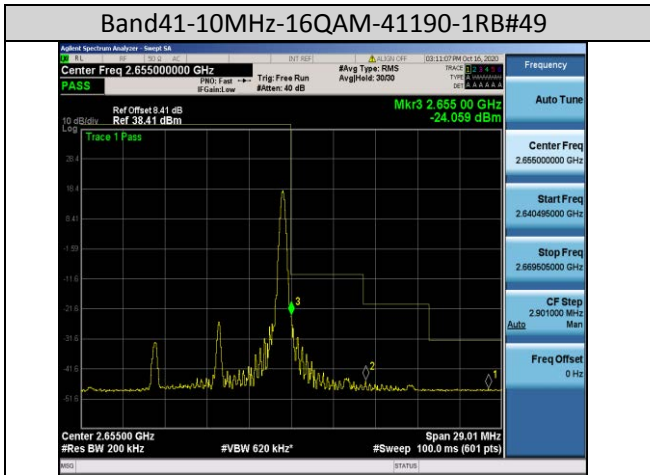

Band38-5MHz-16QAM-38225-25RB#0

Band38-10MHz-16QAM-37800-50RB#0

Band38-20MHz-QPSK-37850-100RB#0

Band41-15MHz-QPSK-40115-75RB#0

Band41-20MHz-16QAM-40140-100RB#0

Band66-1.4MHz-QPSK-132665-6RB#0

Band66-10MHz-QPSK-132622-50RB#0