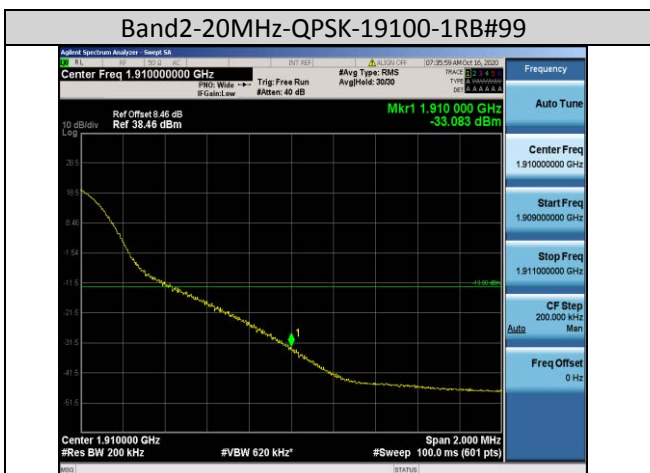

Test Band=WCDMA1900
Test Mode=UMTS/TM3
Test Channel=LCH

Test Channel=HCH

LTE Mode with QPSK Modulation(TM4) & LTE Mode with 16QAM Modulation(TM5)

Band2-1.4MHz-QPSK-18607-1RB#0

Band2-1.4MHz-QPSK-18607-6RB#0

Band2-1.4MHz-QPSK-19193-1RB#5

Band2-1.4MHz-QPSK-19193-6RB#0

Band2-1.4MHz-16QAM-19193-6RB#0

Band2-3MHz-16QAM-18615-15RB#0

Band2-10MHz-16QAM-19150-50RB#0

Band2-15MHz-16QAM-18675-75RB#0

Band4-1.4MHz-QPSK-19957-6RB#0