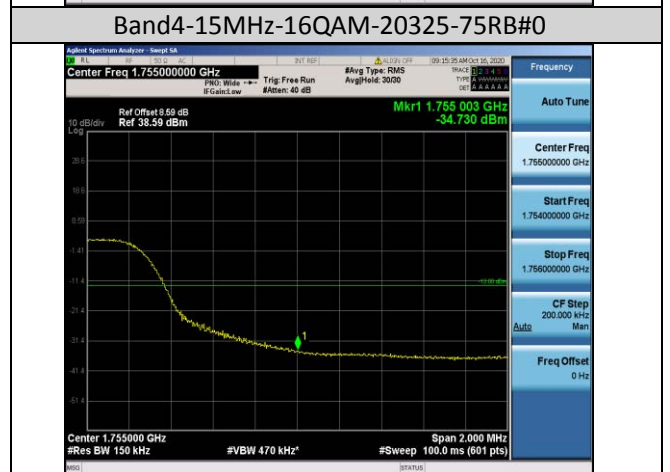

Test Band=WCDMA1900
Test Mode=UMTS/TM3
Test Channel=LCH

Test Channel=HCH

LTE Mode with QPSK Modulation(TM4) & LTE Mode with 16QAM Modulation(TM5)

Band2-1.4MHz-QPSK-18607-1RB#0

Band2-1.4MHz-QPSK-18607-6RB#0

Band2-1.4MHz-QPSK-19193-1RB#5

Band2-1.4MHz-QPSK-19193-6RB#0

Band2-1.4MHz-16QAM-19193-6RB#0

Band2-3MHz-16QAM-18615-15RB#0

Band2-10MHz-16QAM-19150-50RB#0

Band2-15MHz-16QAM-18675-75RB#0

Band4-1.4MHz-QPSK-19957-6RB#0