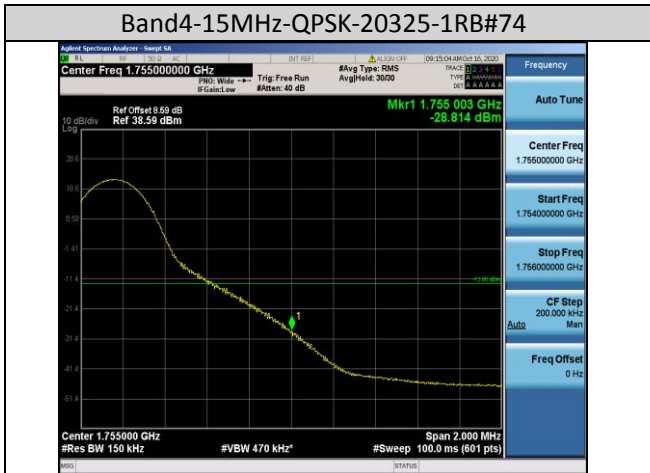

Test Band=WCDMA1900
Test Mode=UMTS/TM3
Test Channel=LCH

Test Channel=HCH

LTE Mode with QPSK Modulation(TM4) & LTE Mode with 16QAM Modulation(TM5)

Band2-1.4MHz-QPSK-18607-1RB#0

Band2-1.4MHz-QPSK-18607-6RB#0

Band2-1.4MHz-QPSK-19193-1RB#5

Band2-1.4MHz-QPSK-19193-6RB#0

Band2-1.4MHz-16QAM-19193-6RB#0

Band2-3MHz-16QAM-18615-15RB#0

Band2-10MHz-16QAM-19150-50RB#0

Band2-15MHz-16QAM-18675-75RB#0

Band4-1.4MHz-QPSK-19957-6RB#0