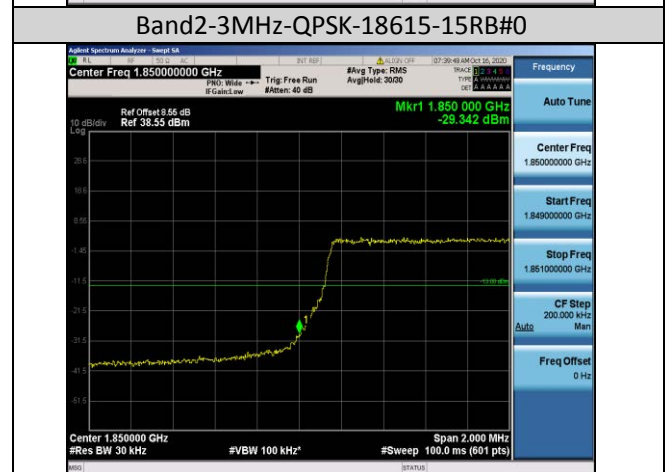

Band2-1.4MHz-16QAM-19193-6RB#0