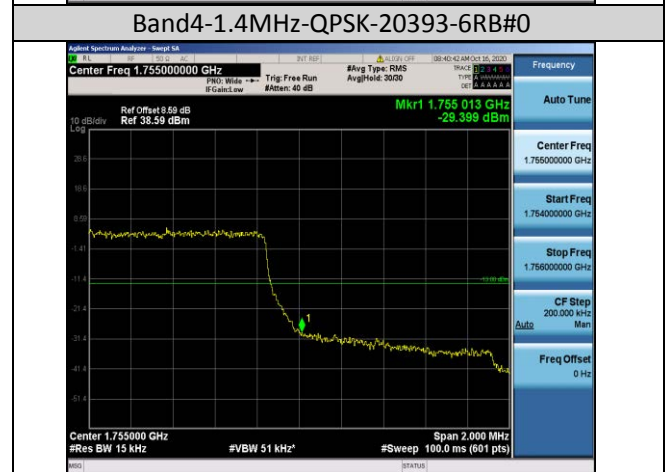

Test Band=WCDMA1900
Test Mode=UMTS/TM3
Test Channel=LCH

Test Channel=HCH

LTE Mode with QPSK Modulation(TM4) & LTE Mode with 16QAM Modulation(TM5)

Band2-1.4MHz-QPSK-18607-1RB#0

Band2-1.4MHz-QPSK-18607-6RB#0

Band2-1.4MHz-QPSK-19193-1RB#5

Band2-1.4MHz-QPSK-19193-6RB#0

Band2-1.4MHz-16QAM-19193-6RB#0

Band2-3MHz-16QAM-18615-15RB#0

Band2-10MHz-16QAM-19150-50RB#0

Band2-15MHz-16QAM-18675-75RB#0

Band4-1.4MHz-QPSK-19957-6RB#0

Band4-15MHz-16QAM-20025-75RB#0

Band5-1.4MHz-QPSK-20407-6RB#0