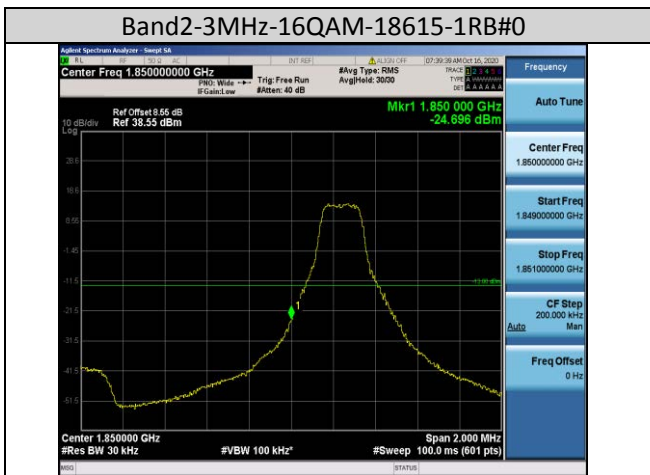

Test Band=WCDMA1900
Test Mode=UMTS/TM3
Test Channel=LCH

Test Channel=HCH

LTE Mode with QPSK Modulation(TM4) & LTE Mode with 16QAM Modulation(TM5)

Band2-1.4MHz-QPSK-18607-1RB#0

Band2-1.4MHz-QPSK-18607-6RB#0

Band2-1.4MHz-QPSK-19193-1RB#5

Band2-1.4MHz-QPSK-19193-6RB#0

Band2-1.4MHz-16QAM-19193-6RB#0

Band2-3MHz-16QAM-18615-15RB#0

Band2-10MHz-16QAM-19150-50RB#0

Band2-15MHz-16QAM-18675-75RB#0

Band4-1.4MHz-QPSK-19957-6RB#0