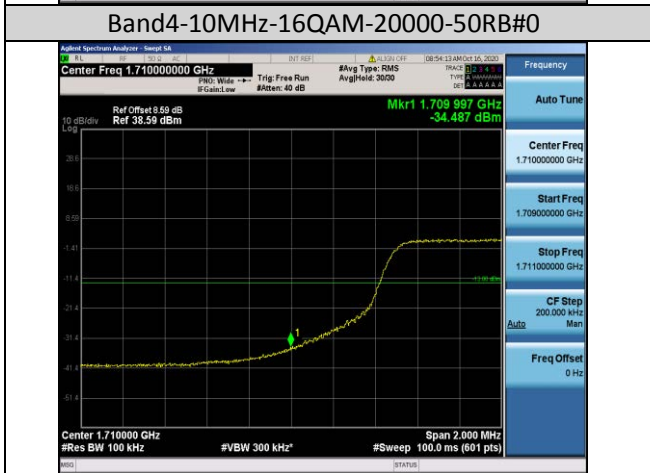

Test Band=WCDMA1900
Test Mode=UMTS/TM3
Test Channel=LCH

Test Channel=HCH

LTE Mode with QPSK Modulation(TM4) & LTE Mode with 16QAM Modulation(TM5)

Band2-1.4MHz-QPSK-18607-1RB#0

Band2-1.4MHz-QPSK-18607-6RB#0

Band2-1.4MHz-QPSK-19193-1RB#5

Band2-1.4MHz-QPSK-19193-6RB#0

Band2-1.4MHz-16QAM-19193-6RB#0

Band2-3MHz-16QAM-18615-15RB#0

Band2-10MHz-16QAM-19150-50RB#0

Band2-15MHz-16QAM-18675-75RB#0

Band4-1.4MHz-QPSK-19957-6RB#0