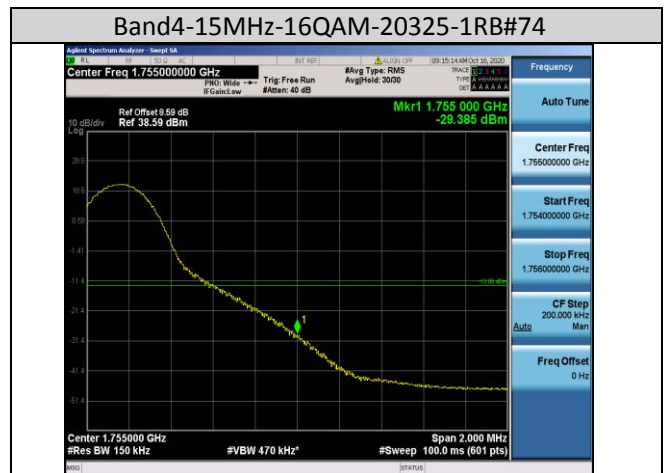

Test Band=WCDMA1900
Test Mode=UMTS/TM3
Test Channel=LCH

Test Channel=HCH

LTE Mode with QPSK Modulation(TM4) & LTE Mode with 16QAM Modulation(TM5)

Band2-1.4MHz-QPSK-18607-1RB#0

Band2-1.4MHz-QPSK-18607-6RB#0

Band2-1.4MHz-QPSK-19193-1RB#5

Band2-1.4MHz-QPSK-19193-6RB#0

Band2-1.4MHz-16QAM-19193-6RB#0

Band2-3MHz-16QAM-18615-15RB#0

Band2-10MHz-16QAM-19150-50RB#0

Band2-15MHz-16QAM-18675-75RB#0

Band4-1.4MHz-QPSK-19957-6RB#0