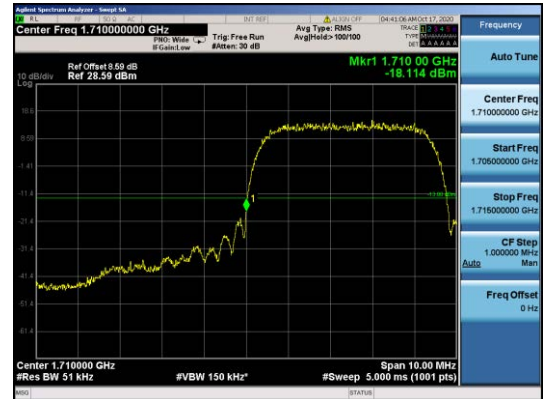

Test Mode=GSM/TM2
Test Channel=LCH

Test Channel=HCH

For WCDMA
Test Band=WCDMA850
Test Mode=UMTS/TM3
Test Channel=LCH

Test Channel=HCH

Test Band=WCDMA1700

Test Mode=UMTS/TM3

Test Channel=LCH

Test Channel=HCH

Test Band=WCDMA1900
Test Mode=UMTS/TM3
Test Channel=LCH

Test Channel=HCH

LTE Mode with QPSK Modulation(TM4) & LTE Mode with 16QAM Modulation(TM5)

Band2-1.4MHz-QPSK-18607-1RB#0

Band2-1.4MHz-QPSK-18607-6RB#0