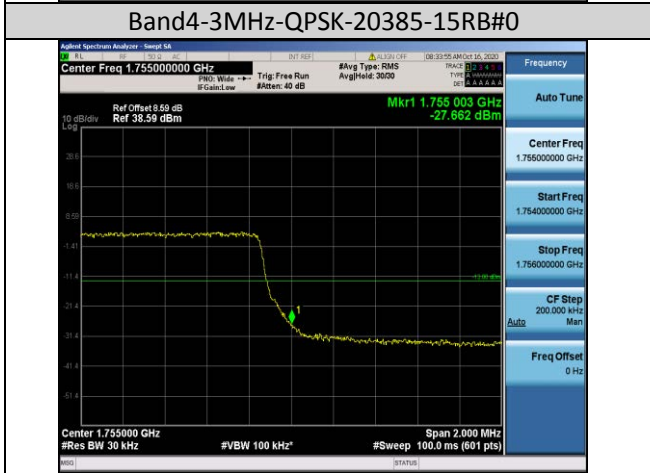

Test Band=WCDMA1900
Test Mode=UMTS/TM3
Test Channel=LCH

Test Channel=HCH

LTE Mode with QPSK Modulation(TM4) & LTE Mode with 16QAM Modulation(TM5)

Band2-1.4MHz-QPSK-18607-1RB#0

Band2-1.4MHz-QPSK-18607-6RB#0

Band2-1.4MHz-QPSK-19193-1RB#5

Band2-1.4MHz-QPSK-19193-6RB#0

Band2-1.4MHz-16QAM-19193-6RB#0

Band2-3MHz-16QAM-18615-15RB#0

Band2-10MHz-16QAM-19150-50RB#0

Band2-15MHz-16QAM-18675-75RB#0

Band4-1.4MHz-QPSK-19957-6RB#0