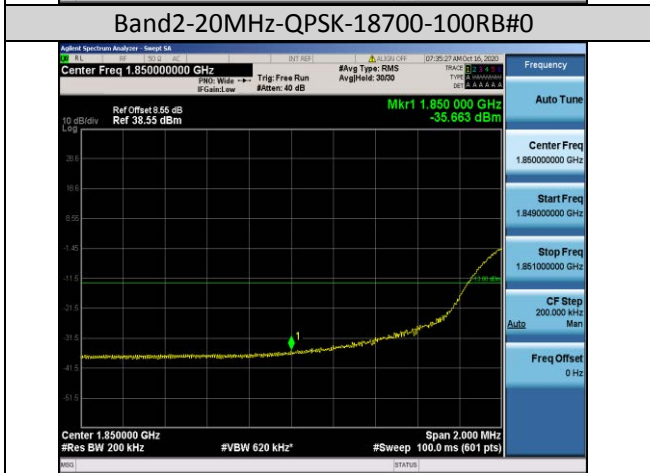

Test Band=WCDMA1900
Test Mode=UMTS/TM3
Test Channel=LCH

Test Channel=HCH

LTE Mode with QPSK Modulation(TM4) & LTE Mode with 16QAM Modulation(TM5)

Band2-1.4MHz-QPSK-18607-1RB#0

Band2-1.4MHz-QPSK-18607-6RB#0

Band2-1.4MHz-QPSK-19193-1RB#5

Band2-1.4MHz-QPSK-19193-6RB#0

Band2-1.4MHz-16QAM-19193-6RB#0

Band2-3MHz-16QAM-18615-15RB#0

Band2-10MHz-16QAM-19150-50RB#0

Band2-15MHz-16QAM-18675-75RB#0

Band4-1.4MHz-QPSK-19957-6RB#0