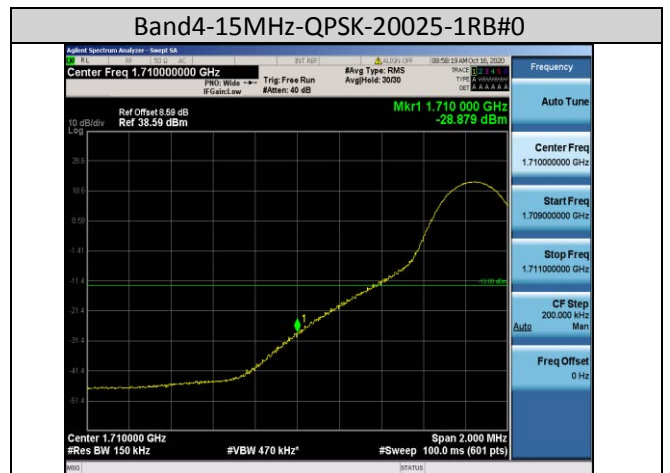

Test Band=WCDMA1900
Test Mode=UMTS/TM3
Test Channel=LCH

Test Channel=HCH

LTE Mode with QPSK Modulation(TM4) & LTE Mode with 16QAM Modulation(TM5)

Band2-1.4MHz-QPSK-18607-1RB#0

Band2-1.4MHz-QPSK-18607-6RB#0

Band2-1.4MHz-QPSK-19193-1RB#5

Band2-1.4MHz-QPSK-19193-6RB#0

Band2-1.4MHz-16QAM-19193-6RB#0

Band2-3MHz-16QAM-18615-15RB#0

Band2-10MHz-16QAM-19150-50RB#0

Band2-15MHz-16QAM-18675-75RB#0

Band4-1.4MHz-QPSK-19957-6RB#0