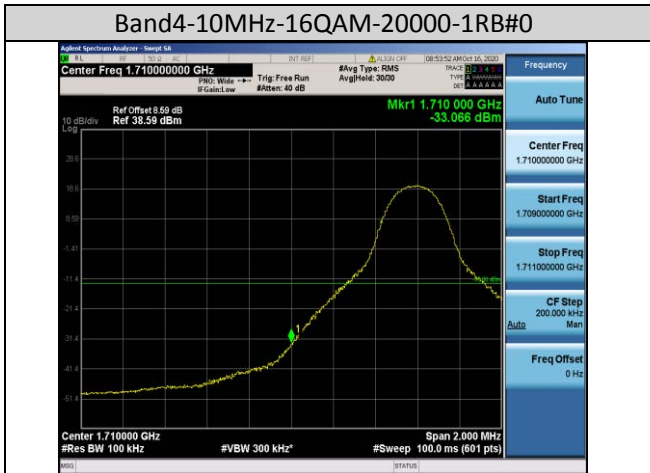

Test Band=WCDMA1900
Test Mode=UMTS/TM3
Test Channel=LCH

Test Channel=HCH

LTE Mode with QPSK Modulation(TM4) & LTE Mode with 16QAM Modulation(TM5)

Band2-1.4MHz-QPSK-18607-1RB#0

Band2-1.4MHz-QPSK-18607-6RB#0

Band2-1.4MHz-QPSK-19193-1RB#5

Band2-1.4MHz-QPSK-19193-6RB#0

Band2-1.4MHz-16QAM-19193-6RB#0

Band2-3MHz-16QAM-18615-15RB#0

Band2-10MHz-16QAM-19150-50RB#0

Band2-15MHz-16QAM-18675-75RB#0

Band4-1.4MHz-QPSK-19957-6RB#0