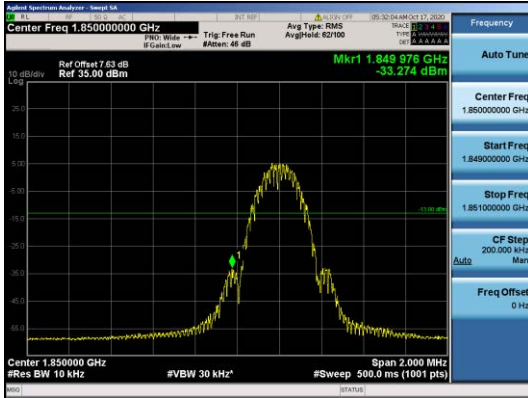

Test Mode=GSM/TM2
Test Channel=LCH

Test Channel=HCH

For WCDMA
Test Band=WCDMA850
Test Mode=UMTS/TM3
Test Channel=LCH

Test Channel=HCH

Test Band=WCDMA1700

Test Mode=UMTS/TM3

Test Channel=LCH

Test Channel=HCH

Test Band=WCDMA1900
Test Mode=UMTS/TM3
Test Channel=LCH

Test Channel=HCH

LTE Mode with QPSK Modulation(TM4) & LTE Mode with 16QAM Modulation(TM5)

Band2-1.4MHz-QPSK-18607-1RB#0

Band2-1.4MHz-QPSK-18607-6RB#0