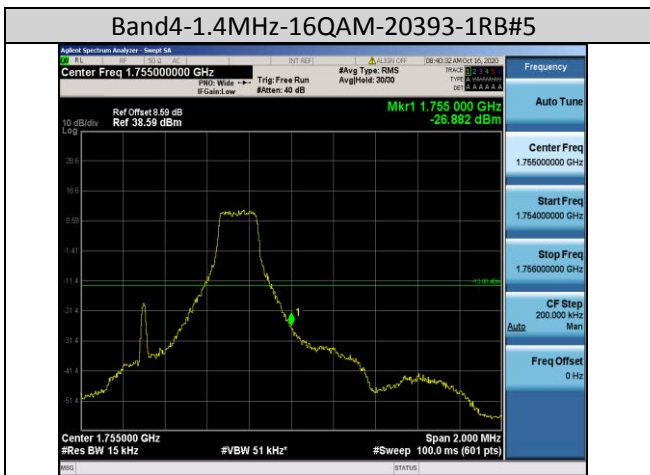

Test Band=WCDMA1900
Test Mode=UMTS/TM3
Test Channel=LCH

Test Channel=HCH

LTE Mode with QPSK Modulation(TM4) & LTE Mode with 16QAM Modulation(TM5)

Band2-1.4MHz-QPSK-18607-1RB#0

Band2-1.4MHz-QPSK-18607-6RB#0

Band2-1.4MHz-QPSK-19193-1RB#5

Band2-1.4MHz-QPSK-19193-6RB#0

Band2-1.4MHz-16QAM-19193-6RB#0

Band2-3MHz-16QAM-18615-15RB#0

Band2-10MHz-16QAM-19150-50RB#0

Band2-15MHz-16QAM-18675-75RB#0

Band4-1.4MHz-QPSK-19957-6RB#0