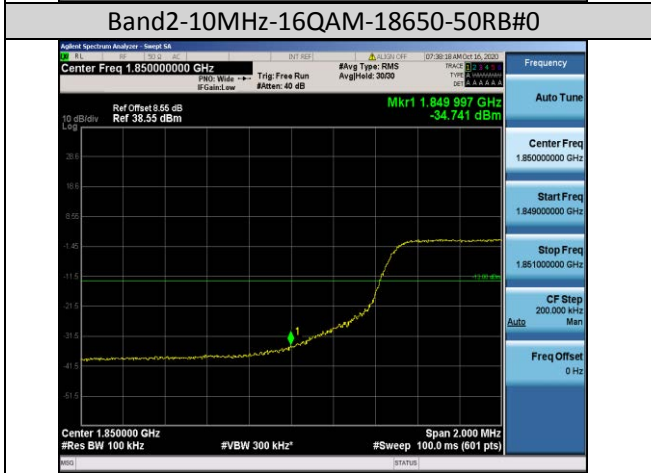

Test Band=WCDMA1900
Test Mode=UMTS/TM3
Test Channel=LCH

Test Channel=HCH

LTE Mode with QPSK Modulation(TM4) & LTE Mode with 16QAM Modulation(TM5)

Band2-1.4MHz-QPSK-18607-1RB#0

Band2-1.4MHz-QPSK-18607-6RB#0

Band2-1.4MHz-QPSK-19193-1RB#5

Band2-1.4MHz-QPSK-19193-6RB#0

Band2-1.4MHz-16QAM-19193-6RB#0

Band2-3MHz-16QAM-18615-15RB#0

Band2-10MHz-16QAM-19150-50RB#0

Band2-15MHz-16QAM-18675-75RB#0

Band4-1.4MHz-QPSK-19957-6RB#0