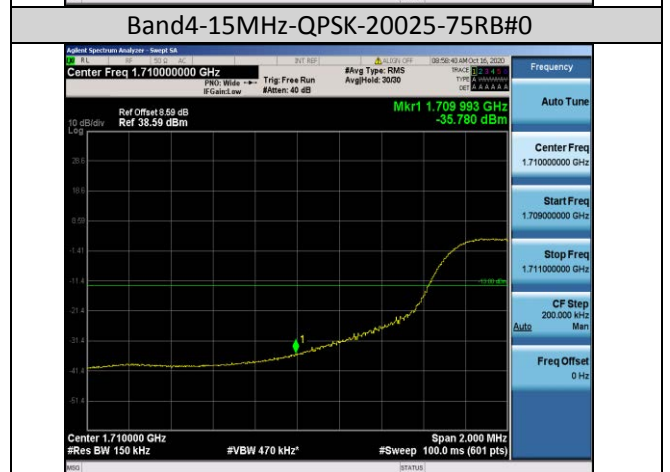

Test Band=WCDMA1900
Test Mode=UMTS/TM3
Test Channel=LCH

Test Channel=HCH

LTE Mode with QPSK Modulation(TM4) & LTE Mode with 16QAM Modulation(TM5)

Band2-1.4MHz-QPSK-18607-1RB#0

Band2-1.4MHz-QPSK-18607-6RB#0

Band2-1.4MHz-QPSK-19193-1RB#5

Band2-1.4MHz-QPSK-19193-6RB#0

Band2-1.4MHz-16QAM-19193-6RB#0

Band2-3MHz-16QAM-18615-15RB#0

Band2-10MHz-16QAM-19150-50RB#0

Band2-15MHz-16QAM-18675-75RB#0

Band4-1.4MHz-QPSK-19957-6RB#0