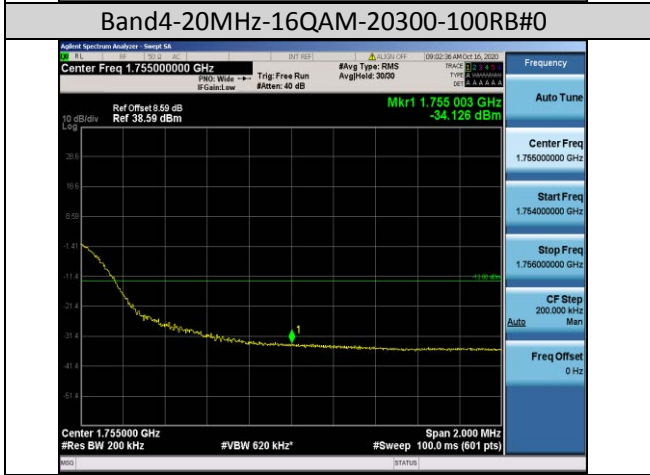

Band5-1.4MHz-QPSK-20407-6RB#0