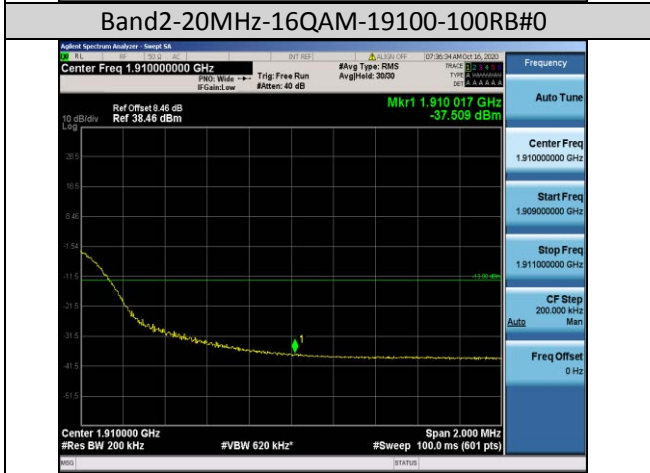

Test Band=WCDMA1900
Test Mode=UMTS/TM3
Test Channel=LCH

Test Channel=HCH

LTE Mode with QPSK Modulation(TM4) & LTE Mode with 16QAM Modulation(TM5)

Band2-1.4MHz-QPSK-18607-1RB#0

Band2-1.4MHz-QPSK-18607-6RB#0

Band2-1.4MHz-QPSK-19193-1RB#5

Band2-1.4MHz-QPSK-19193-6RB#0

Band2-1.4MHz-16QAM-19193-6RB#0

Band2-3MHz-16QAM-18615-15RB#0

Band2-10MHz-16QAM-19150-50RB#0

Band2-15MHz-16QAM-18675-75RB#0

Band4-1.4MHz-QPSK-19957-6RB#0