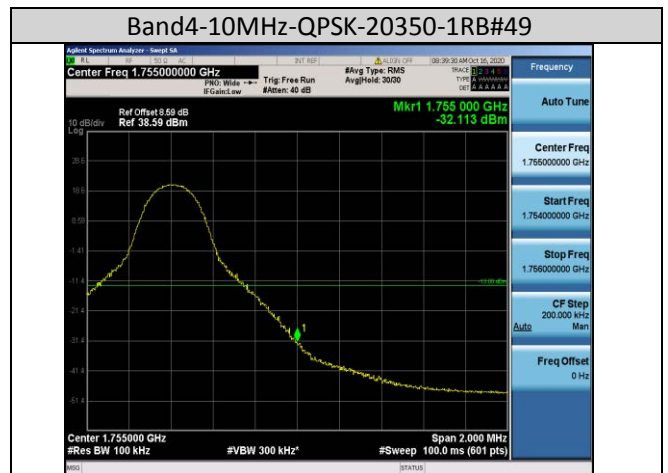

Test Band=WCDMA1900
Test Mode=UMTS/TM3
Test Channel=LCH

Test Channel=HCH

LTE Mode with QPSK Modulation(TM4) & LTE Mode with 16QAM Modulation(TM5)

Band2-1.4MHz-QPSK-18607-1RB#0

Band2-1.4MHz-QPSK-18607-6RB#0

Band2-1.4MHz-QPSK-19193-1RB#5

Band2-1.4MHz-QPSK-19193-6RB#0

Band2-1.4MHz-16QAM-19193-6RB#0

Band2-3MHz-16QAM-18615-15RB#0

Band2-10MHz-16QAM-19150-50RB#0

Band2-15MHz-16QAM-18675-75RB#0

Band4-1.4MHz-QPSK-19957-6RB#0