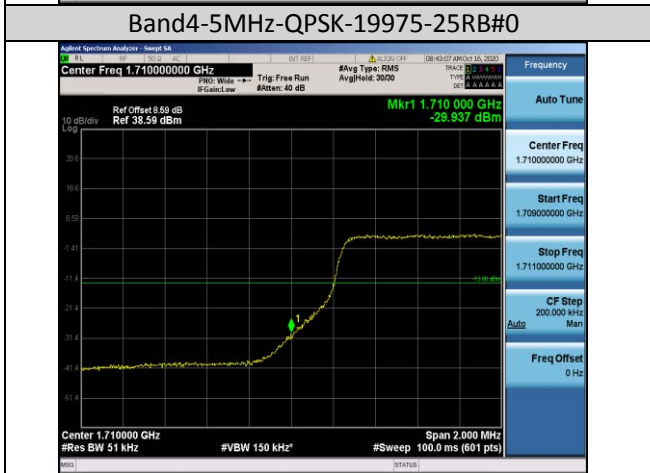

Test Band=WCDMA1900
Test Mode=UMTS/TM3
Test Channel=LCH

Test Channel=HCH

LTE Mode with QPSK Modulation(TM4) & LTE Mode with 16QAM Modulation(TM5)

Band2-1.4MHz-QPSK-18607-1RB#0

Band2-1.4MHz-QPSK-18607-6RB#0

Band2-1.4MHz-QPSK-19193-1RB#5

Band2-1.4MHz-QPSK-19193-6RB#0

Band2-1.4MHz-16QAM-19193-6RB#0

Band2-3MHz-16QAM-18615-15RB#0

Band2-10MHz-16QAM-19150-50RB#0

Band2-15MHz-16QAM-18675-75RB#0

Band4-1.4MHz-QPSK-19957-6RB#0