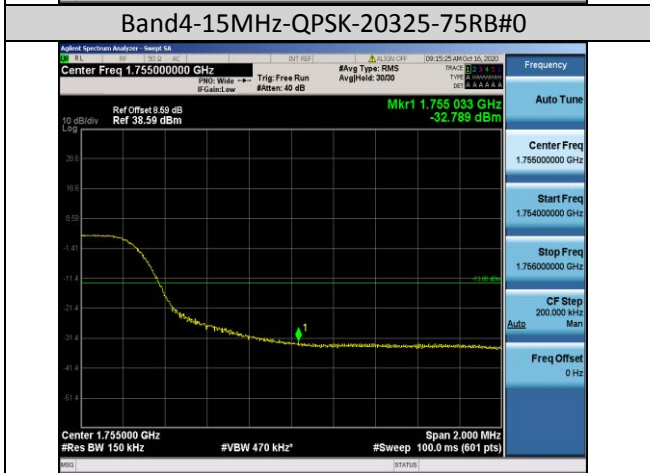

Test Band=WCDMA1900
Test Mode=UMTS/TM3
Test Channel=LCH

Test Channel=HCH

LTE Mode with QPSK Modulation(TM4) & LTE Mode with 16QAM Modulation(TM5)

Band2-1.4MHz-QPSK-18607-1RB#0

Band2-1.4MHz-QPSK-18607-6RB#0

Band2-1.4MHz-QPSK-19193-1RB#5

Band2-1.4MHz-QPSK-19193-6RB#0

Band2-1.4MHz-16QAM-19193-6RB#0

Band2-3MHz-16QAM-18615-15RB#0

Band2-10MHz-16QAM-19150-50RB#0

Band2-15MHz-16QAM-18675-75RB#0

Band4-1.4MHz-QPSK-19957-6RB#0