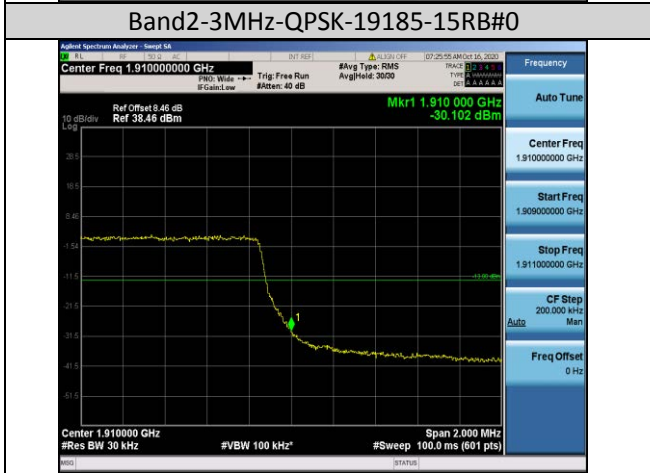

Test Band=WCDMA1900
Test Mode=UMTS/TM3
Test Channel=LCH

Test Channel=HCH

LTE Mode with QPSK Modulation(TM4) & LTE Mode with 16QAM Modulation(TM5)

Band2-1.4MHz-QPSK-18607-1RB#0

Band2-1.4MHz-QPSK-18607-6RB#0

Band2-1.4MHz-QPSK-19193-1RB#5

Band2-1.4MHz-QPSK-19193-6RB#0

Band2-1.4MHz-16QAM-19193-6RB#0

Band2-3MHz-16QAM-18615-15RB#0

Band2-10MHz-16QAM-19150-50RB#0

Band2-15MHz-16QAM-18675-75RB#0

Band4-1.4MHz-QPSK-19957-6RB#0