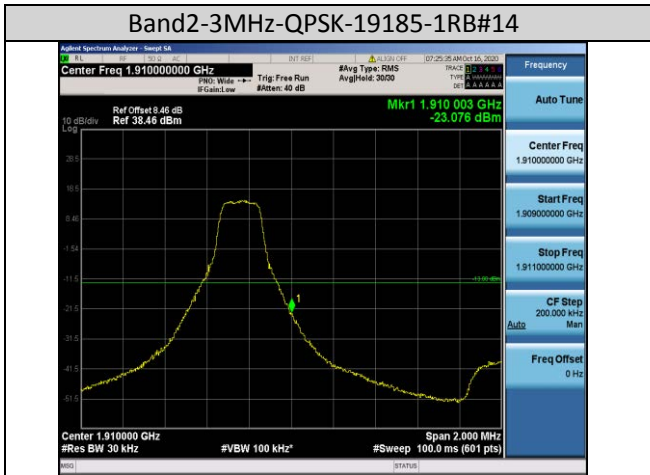

Test Band=WCDMA1900
Test Mode=UMTS/TM3
Test Channel=LCH

Test Channel=HCH

LTE Mode with QPSK Modulation(TM4) & LTE Mode with 16QAM Modulation(TM5)

Band2-1.4MHz-QPSK-18607-1RB#0

Band2-1.4MHz-QPSK-18607-6RB#0

Band2-1.4MHz-QPSK-19193-1RB#5

Band2-1.4MHz-QPSK-19193-6RB#0

Band2-1.4MHz-16QAM-19193-6RB#0

Band2-3MHz-16QAM-18615-15RB#0

Band2-10MHz-16QAM-19150-50RB#0

Band2-15MHz-16QAM-18675-75RB#0

Band4-1.4MHz-QPSK-19957-6RB#0