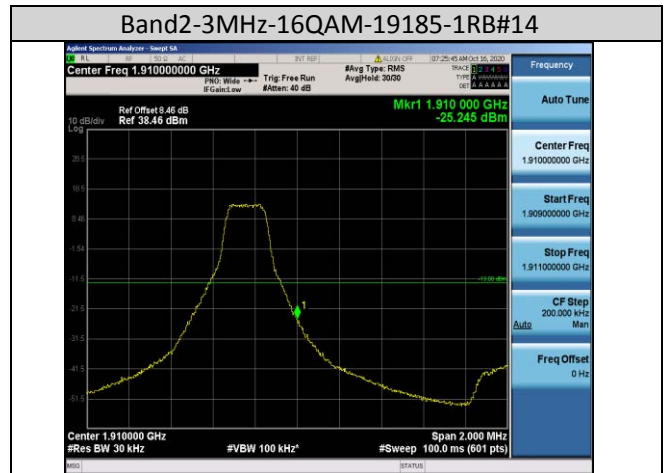

Test Band=WCDMA1900
Test Mode=UMTS/TM3
Test Channel=LCH

Test Channel=HCH

LTE Mode with QPSK Modulation(TM4) & LTE Mode with 16QAM Modulation(TM5)

Band2-1.4MHz-QPSK-18607-1RB#0

Band2-1.4MHz-QPSK-18607-6RB#0

Band2-1.4MHz-QPSK-19193-1RB#5

Band2-1.4MHz-QPSK-19193-6RB#0

Band2-1.4MHz-16QAM-19193-6RB#0

Band2-3MHz-16QAM-18615-15RB#0

Band2-10MHz-16QAM-19150-50RB#0

Band2-15MHz-16QAM-18675-75RB#0

Band4-1.4MHz-QPSK-19957-6RB#0