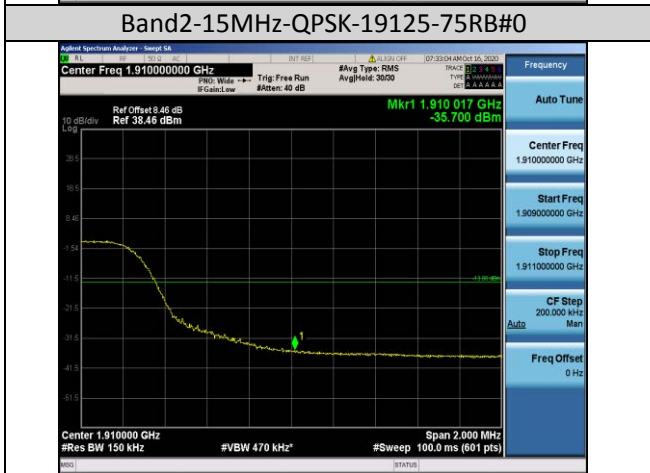

Test Band=WCDMA1900
Test Mode=UMTS/TM3
Test Channel=LCH

Test Channel=HCH

LTE Mode with QPSK Modulation(TM4) & LTE Mode with 16QAM Modulation(TM5)

Band2-1.4MHz-QPSK-18607-1RB#0

Band2-1.4MHz-QPSK-18607-6RB#0

Band2-1.4MHz-QPSK-19193-1RB#5

Band2-1.4MHz-QPSK-19193-6RB#0

Band2-1.4MHz-16QAM-19193-6RB#0

Band2-3MHz-16QAM-18615-15RB#0

Band2-10MHz-16QAM-19150-50RB#0

Band2-15MHz-16QAM-18675-75RB#0

Band4-1.4MHz-QPSK-19957-6RB#0