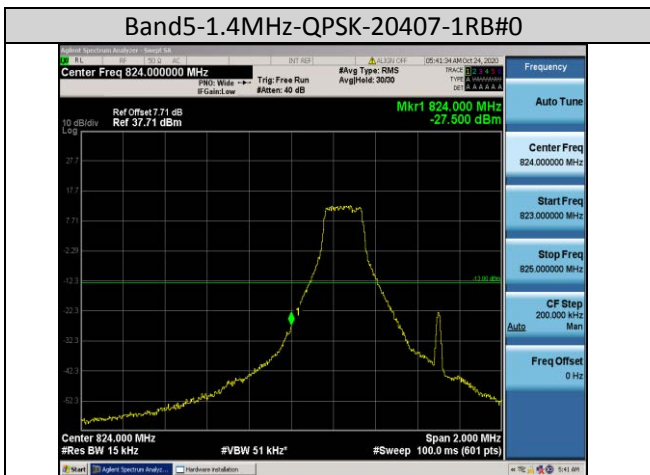

Band5-1.4MHz-QPSK-20407-6RB#0