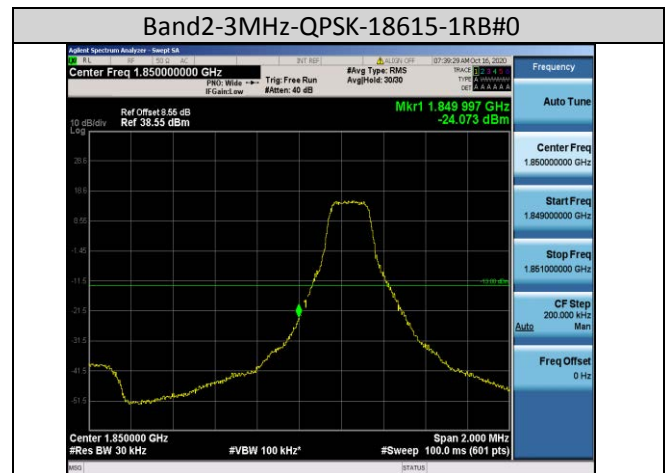

Band2-1.4MHz-16QAM-19193-6RB#0