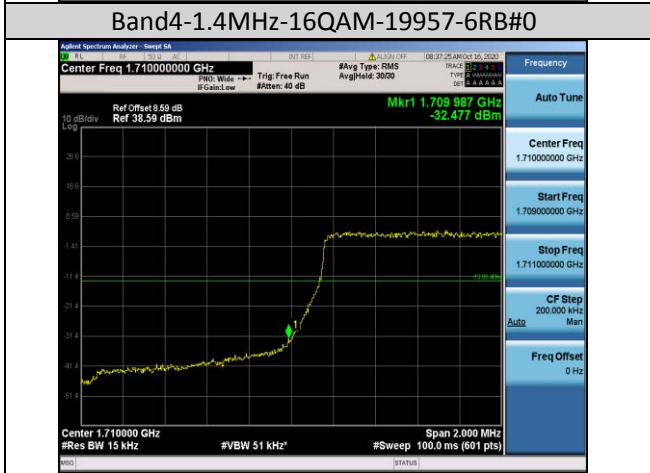

Test Band=WCDMA1900
Test Mode=UMTS/TM3
Test Channel=LCH

Test Channel=HCH

LTE Mode with QPSK Modulation(TM4) & LTE Mode with 16QAM Modulation(TM5)

Band2-1.4MHz-QPSK-18607-1RB#0

Band2-1.4MHz-QPSK-18607-6RB#0

Band2-1.4MHz-QPSK-19193-1RB#5

Band2-1.4MHz-QPSK-19193-6RB#0

Band2-1.4MHz-16QAM-19193-6RB#0

Band2-3MHz-16QAM-18615-15RB#0

Band2-10MHz-16QAM-19150-50RB#0

Band2-15MHz-16QAM-18675-75RB#0

Band4-1.4MHz-QPSK-19957-6RB#0

Band4-15MHz-16QAM-20025-75RB#0

Band5-1.4MHz-QPSK-20407-6RB#0