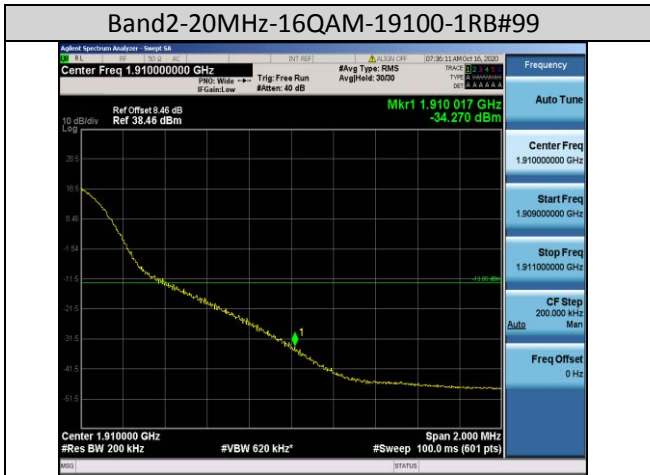

Test Band=WCDMA1900
Test Mode=UMTS/TM3
Test Channel=LCH

Test Channel=HCH

LTE Mode with QPSK Modulation(TM4) & LTE Mode with 16QAM Modulation(TM5)

Band2-1.4MHz-QPSK-18607-1RB#0

Band2-1.4MHz-QPSK-18607-6RB#0

Band2-1.4MHz-QPSK-19193-1RB#5

Band2-1.4MHz-QPSK-19193-6RB#0

Band2-1.4MHz-16QAM-19193-6RB#0

Band2-3MHz-16QAM-18615-15RB#0

Band2-10MHz-16QAM-19150-50RB#0

Band2-15MHz-16QAM-18675-75RB#0

Band4-1.4MHz-QPSK-19957-6RB#0