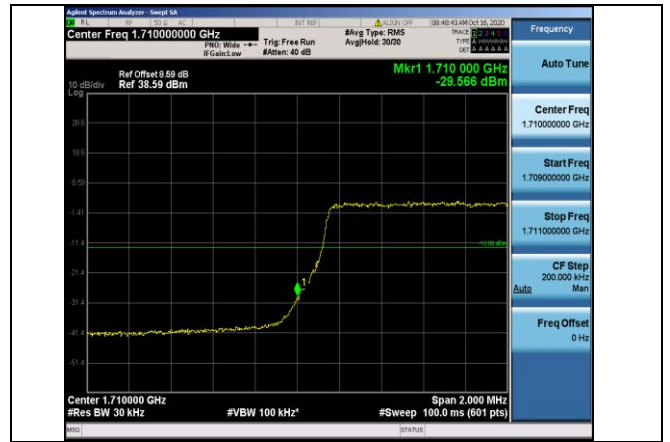

Test Band=WCDMA1900
Test Mode=UMTS/TM3
Test Channel=LCH

Test Channel=HCH

LTE Mode with QPSK Modulation(TM4) & LTE Mode with 16QAM Modulation(TM5)

Band2-1.4MHz-QPSK-18607-1RB#0

Band2-1.4MHz-QPSK-18607-6RB#0

Band2-1.4MHz-QPSK-19193-1RB#5

Band2-1.4MHz-QPSK-19193-6RB#0

Band2-1.4MHz-16QAM-19193-6RB#0

Band2-3MHz-16QAM-18615-15RB#0

Band2-10MHz-16QAM-19150-50RB#0

Band2-15MHz-16QAM-18675-75RB#0

Band4-1.4MHz-QPSK-19957-6RB#0