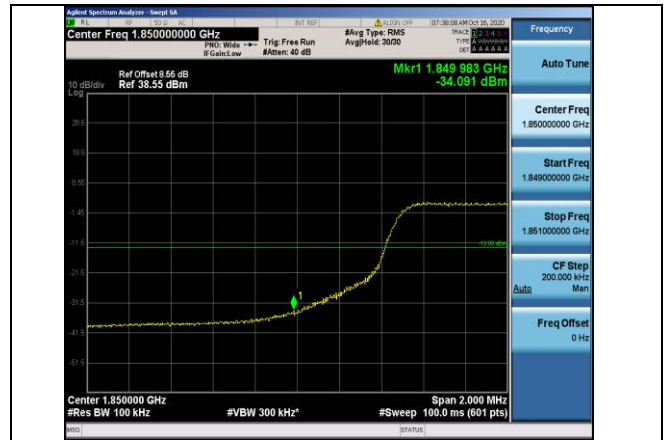

Test Band=WCDMA1900
Test Mode=UMTS/TM3
Test Channel=LCH

Test Channel=HCH

LTE Mode with QPSK Modulation(TM4) & LTE Mode with 16QAM Modulation(TM5)

Band2-1.4MHz-QPSK-18607-1RB#0

Band2-1.4MHz-QPSK-18607-6RB#0

Band2-1.4MHz-QPSK-19193-1RB#5

Band2-1.4MHz-QPSK-19193-6RB#0

Band2-1.4MHz-16QAM-19193-6RB#0

Band2-3MHz-16QAM-18615-15RB#0

Band2-10MHz-16QAM-19150-50RB#0

Band2-15MHz-16QAM-18675-75RB#0

Band4-1.4MHz-QPSK-19957-6RB#0