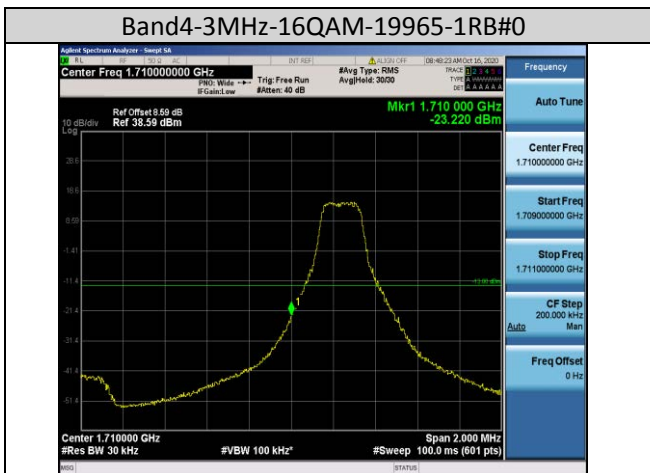

Test Band=WCDMA1900
Test Mode=UMTS/TM3
Test Channel=LCH

Test Channel=HCH

LTE Mode with QPSK Modulation(TM4) & LTE Mode with 16QAM Modulation(TM5)

Band2-1.4MHz-QPSK-18607-1RB#0

Band2-1.4MHz-QPSK-18607-6RB#0

Band2-1.4MHz-QPSK-19193-1RB#5

Band2-1.4MHz-QPSK-19193-6RB#0

Band2-1.4MHz-16QAM-19193-6RB#0

Band2-3MHz-16QAM-18615-15RB#0

Band2-10MHz-16QAM-19150-50RB#0

Band2-15MHz-16QAM-18675-75RB#0

Band4-1.4MHz-QPSK-19957-6RB#0