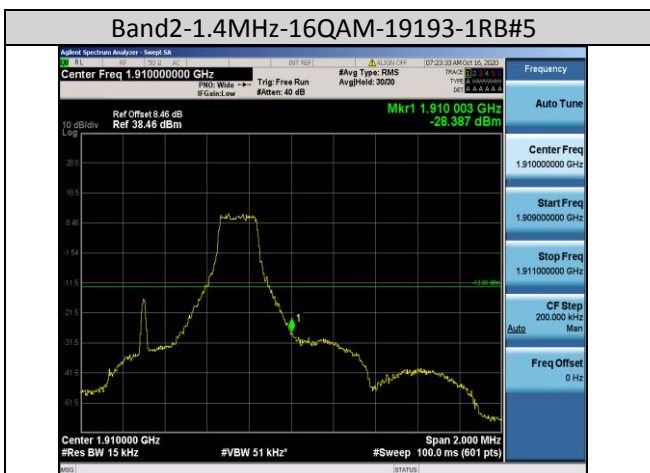

Band2-1.4MHz-16QAM-19193-6RB#0