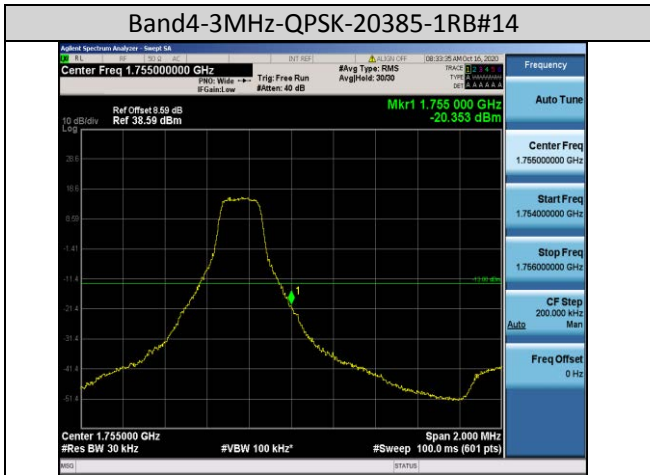

Test Band=WCDMA1900
Test Mode=UMTS/TM3
Test Channel=LCH

Test Channel=HCH

LTE Mode with QPSK Modulation(TM4) & LTE Mode with 16QAM Modulation(TM5)

Band2-1.4MHz-QPSK-18607-1RB#0

Band2-1.4MHz-QPSK-18607-6RB#0

Band2-1.4MHz-QPSK-19193-1RB#5

Band2-1.4MHz-QPSK-19193-6RB#0

Band2-1.4MHz-16QAM-19193-6RB#0

Band2-3MHz-16QAM-18615-15RB#0

Band2-10MHz-16QAM-19150-50RB#0

Band2-15MHz-16QAM-18675-75RB#0

Band4-1.4MHz-QPSK-19957-6RB#0