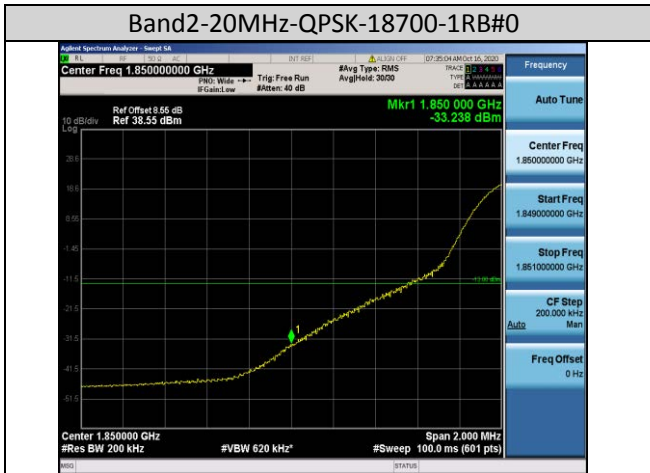

Test Band=WCDMA1900
Test Mode=UMTS/TM3
Test Channel=LCH

Test Channel=HCH

LTE Mode with QPSK Modulation(TM4) & LTE Mode with 16QAM Modulation(TM5)

Band2-1.4MHz-QPSK-18607-1RB#0

Band2-1.4MHz-QPSK-18607-6RB#0

Band2-1.4MHz-QPSK-19193-1RB#5

Band2-1.4MHz-QPSK-19193-6RB#0

Band2-1.4MHz-16QAM-19193-6RB#0

Band2-3MHz-16QAM-18615-15RB#0

Band2-10MHz-16QAM-19150-50RB#0

Band2-15MHz-16QAM-18675-75RB#0

Band4-1.4MHz-QPSK-19957-6RB#0