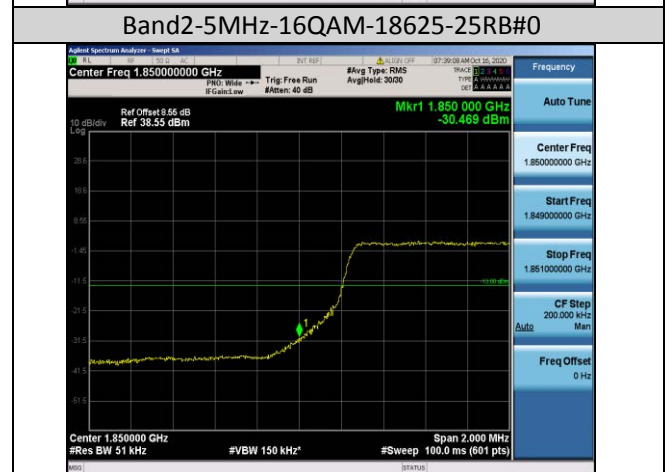

Test Band=WCDMA1900
Test Mode=UMTS/TM3
Test Channel=LCH

Test Channel=HCH

LTE Mode with QPSK Modulation(TM4) & LTE Mode with 16QAM Modulation(TM5)

Band2-1.4MHz-QPSK-18607-1RB#0

Band2-1.4MHz-QPSK-18607-6RB#0

Band2-1.4MHz-QPSK-19193-1RB#5

Band2-1.4MHz-QPSK-19193-6RB#0

Band2-1.4MHz-16QAM-19193-6RB#0

Band2-3MHz-16QAM-18615-15RB#0

Band2-10MHz-16QAM-19150-50RB#0

Band2-15MHz-16QAM-18675-75RB#0

Band4-1.4MHz-QPSK-19957-6RB#0