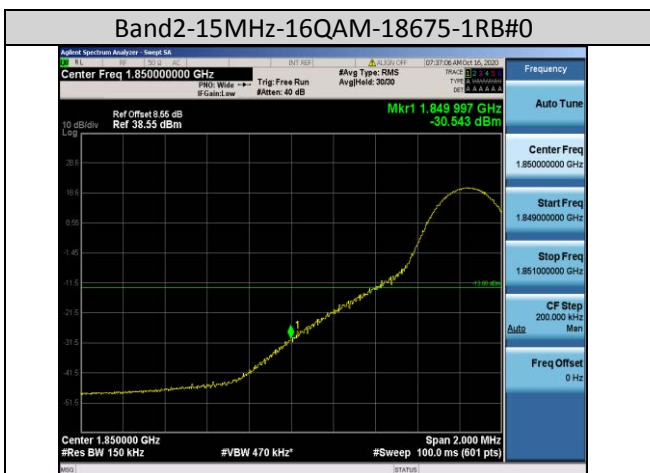

Test Band=WCDMA1900
Test Mode=UMTS/TM3
Test Channel=LCH

Test Channel=HCH

LTE Mode with QPSK Modulation(TM4) & LTE Mode with 16QAM Modulation(TM5)

Band2-1.4MHz-QPSK-18607-1RB#0

Band2-1.4MHz-QPSK-18607-6RB#0

Band2-1.4MHz-QPSK-19193-1RB#5

Band2-1.4MHz-QPSK-19193-6RB#0

Band2-1.4MHz-16QAM-19193-6RB#0

Band2-3MHz-16QAM-18615-15RB#0

Band2-10MHz-16QAM-19150-50RB#0

Band2-15MHz-16QAM-18675-75RB#0

Band4-1.4MHz-QPSK-19957-6RB#0