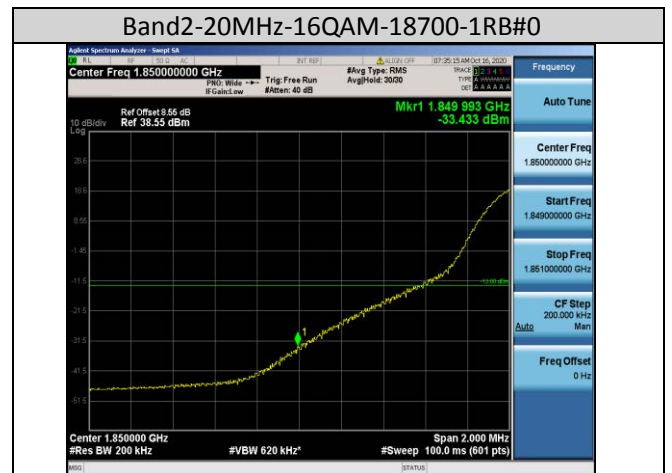

Test Band=WCDMA1900
Test Mode=UMTS/TM3
Test Channel=LCH

Test Channel=HCH

LTE Mode with QPSK Modulation(TM4) & LTE Mode with 16QAM Modulation(TM5)

Band2-1.4MHz-QPSK-18607-1RB#0

Band2-1.4MHz-QPSK-18607-6RB#0

Band2-1.4MHz-QPSK-19193-1RB#5

Band2-1.4MHz-QPSK-19193-6RB#0

Band2-1.4MHz-16QAM-19193-6RB#0

Band2-3MHz-16QAM-18615-15RB#0

Band2-10MHz-16QAM-19150-50RB#0

Band2-15MHz-16QAM-18675-75RB#0

Band4-1.4MHz-QPSK-19957-6RB#0