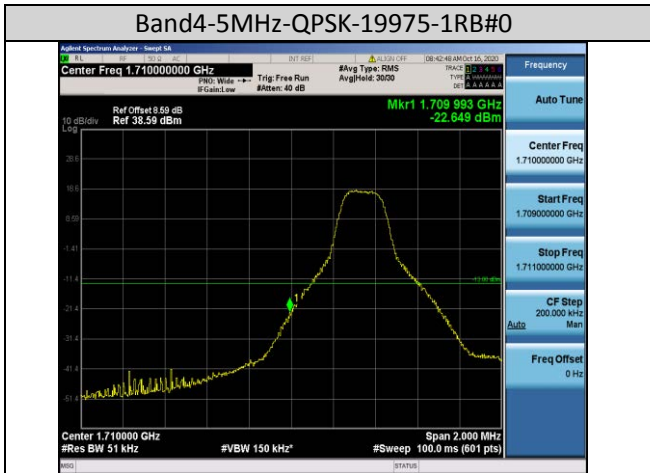

Test Band=WCDMA1900
Test Mode=UMTS/TM3
Test Channel=LCH

Test Channel=HCH

LTE Mode with QPSK Modulation(TM4) & LTE Mode with 16QAM Modulation(TM5)

Band2-1.4MHz-QPSK-18607-1RB#0

Band2-1.4MHz-QPSK-18607-6RB#0

Band2-1.4MHz-QPSK-19193-1RB#5

Band2-1.4MHz-QPSK-19193-6RB#0

Band2-1.4MHz-16QAM-19193-6RB#0

Band2-3MHz-16QAM-18615-15RB#0

Band2-10MHz-16QAM-19150-50RB#0

Band2-15MHz-16QAM-18675-75RB#0

Band4-1.4MHz-QPSK-19957-6RB#0