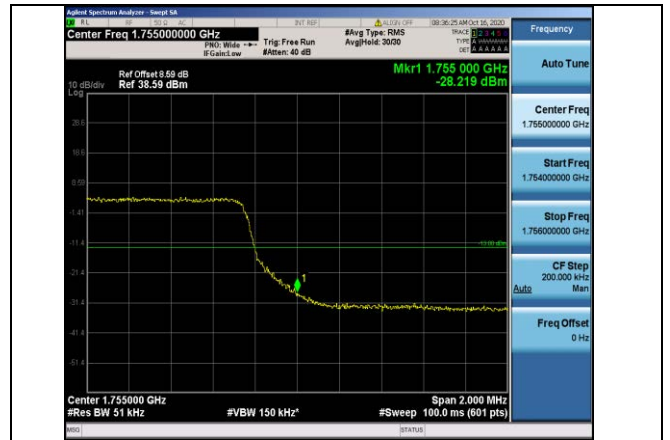

Test Band=WCDMA1900
Test Mode=UMTS/TM3
Test Channel=LCH

Test Channel=HCH

LTE Mode with QPSK Modulation(TM4) & LTE Mode with 16QAM Modulation(TM5)

Band2-1.4MHz-QPSK-18607-1RB#0

Band2-1.4MHz-QPSK-18607-6RB#0

Band2-1.4MHz-QPSK-19193-1RB#5

Band2-1.4MHz-QPSK-19193-6RB#0

Band2-1.4MHz-16QAM-19193-6RB#0

Band2-3MHz-16QAM-18615-15RB#0

Band2-10MHz-16QAM-19150-50RB#0

Band2-15MHz-16QAM-18675-75RB#0

Band4-1.4MHz-QPSK-19957-6RB#0