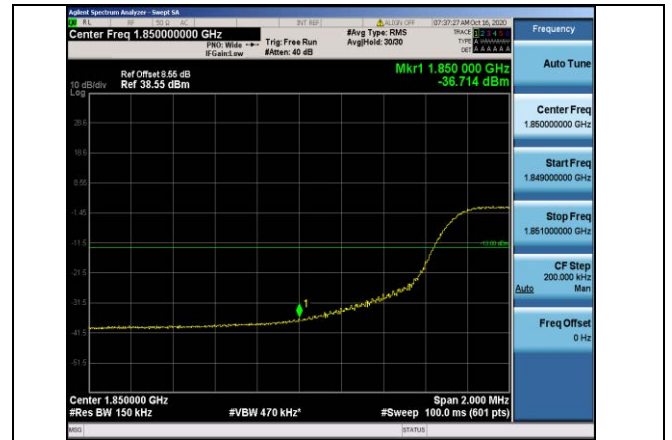

Test Band=WCDMA1900
Test Mode=UMTS/TM3
Test Channel=LCH

Test Channel=HCH

LTE Mode with QPSK Modulation(TM4) & LTE Mode with 16QAM Modulation(TM5)

Band2-1.4MHz-QPSK-18607-1RB#0

Band2-1.4MHz-QPSK-18607-6RB#0

Band2-1.4MHz-QPSK-19193-1RB#5

Band2-1.4MHz-QPSK-19193-6RB#0

Band2-1.4MHz-16QAM-19193-6RB#0

Band2-3MHz-16QAM-18615-15RB#0

Band2-10MHz-16QAM-19150-50RB#0

Band2-15MHz-16QAM-18675-75RB#0

Band4-1.4MHz-QPSK-19957-6RB#0