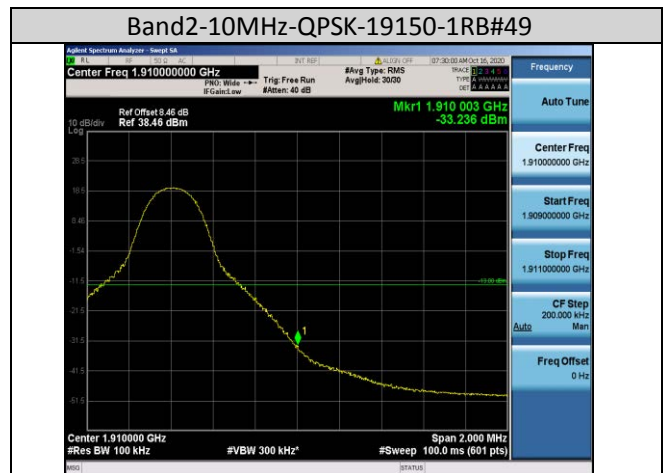

Test Band=WCDMA1900
Test Mode=UMTS/TM3
Test Channel=LCH

Test Channel=HCH

LTE Mode with QPSK Modulation(TM4) & LTE Mode with 16QAM Modulation(TM5)

Band2-1.4MHz-QPSK-18607-1RB#0

Band2-1.4MHz-QPSK-18607-6RB#0

Band2-1.4MHz-QPSK-19193-1RB#5

Band2-1.4MHz-QPSK-19193-6RB#0

Band2-1.4MHz-16QAM-19193-6RB#0

Band2-3MHz-16QAM-18615-15RB#0

Band2-10MHz-16QAM-19150-50RB#0

Band2-15MHz-16QAM-18675-75RB#0

Band4-1.4MHz-QPSK-19957-6RB#0