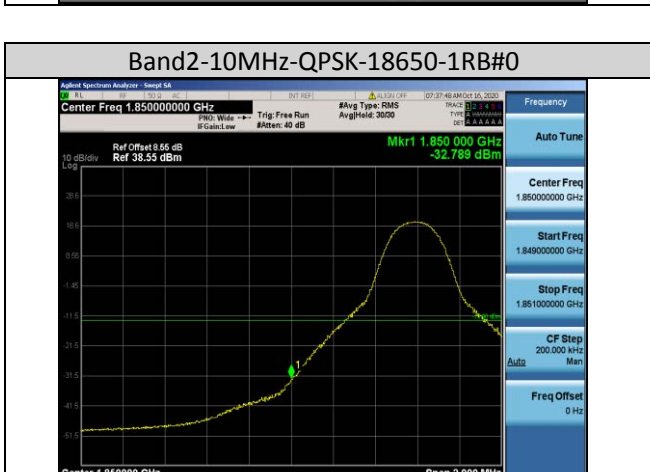

Test Band=WCDMA1900
Test Mode=UMTS/TM3
Test Channel=LCH

Test Channel=HCH

LTE Mode with QPSK Modulation(TM4) & LTE Mode with 16QAM Modulation(TM5)

Band2-1.4MHz-QPSK-18607-1RB#0

Band2-1.4MHz-QPSK-18607-6RB#0

Band2-1.4MHz-QPSK-19193-1RB#5

Band2-1.4MHz-QPSK-19193-6RB#0

Band2-1.4MHz-16QAM-19193-6RB#0

Band2-3MHz-16QAM-18615-15RB#0

Band2-10MHz-16QAM-19150-50RB#0

Band2-15MHz-16QAM-18675-75RB#0

Band4-1.4MHz-QPSK-19957-6RB#0