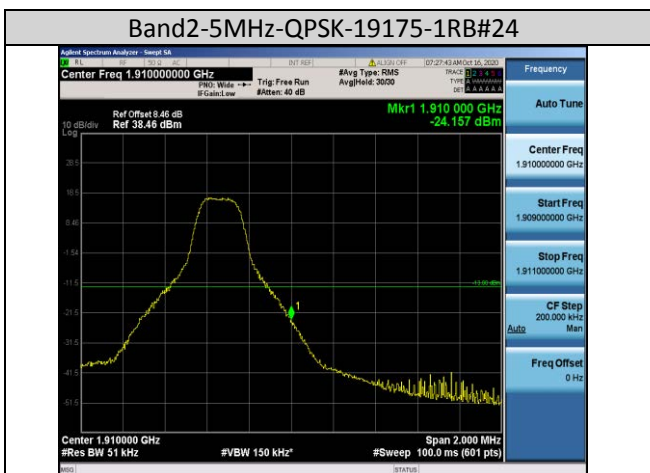

Test Band=WCDMA1900
Test Mode=UMTS/TM3
Test Channel=LCH

Test Channel=HCH

LTE Mode with QPSK Modulation(TM4) & LTE Mode with 16QAM Modulation(TM5)

Band2-1.4MHz-QPSK-18607-1RB#0

Band2-1.4MHz-QPSK-18607-6RB#0

Band2-1.4MHz-QPSK-19193-1RB#5

Band2-1.4MHz-QPSK-19193-6RB#0

Band2-1.4MHz-16QAM-19193-6RB#0

Band2-3MHz-16QAM-18615-15RB#0

Band2-10MHz-16QAM-19150-50RB#0

Band2-15MHz-16QAM-18675-75RB#0

Band4-1.4MHz-QPSK-19957-6RB#0