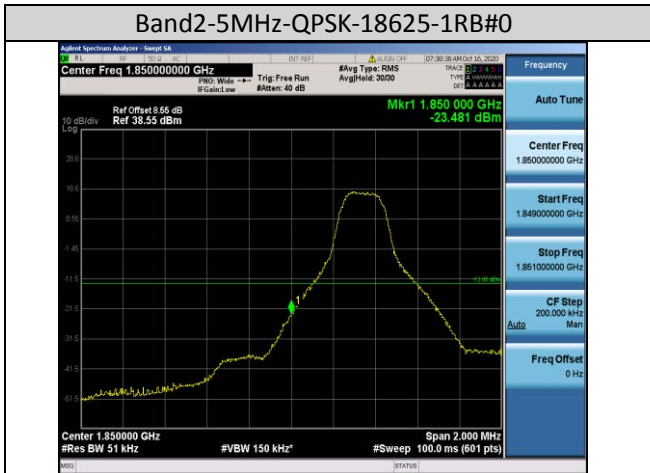

Test Band=WCDMA1900
Test Mode=UMTS/TM3
Test Channel=LCH

Test Channel=HCH

LTE Mode with QPSK Modulation(TM4) & LTE Mode with 16QAM Modulation(TM5)

Band2-1.4MHz-QPSK-18607-1RB#0

Band2-1.4MHz-QPSK-18607-6RB#0

Band2-1.4MHz-QPSK-19193-1RB#5

Band2-1.4MHz-QPSK-19193-6RB#0

Band2-1.4MHz-16QAM-19193-6RB#0

Band2-3MHz-16QAM-18615-15RB#0

Band2-10MHz-16QAM-19150-50RB#0

Band2-15MHz-16QAM-18675-75RB#0

Band4-1.4MHz-QPSK-19957-6RB#0