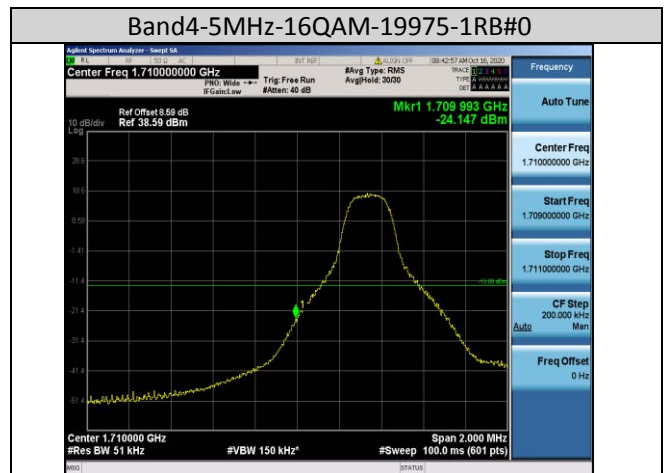

Test Band=WCDMA1900
Test Mode=UMTS/TM3
Test Channel=LCH

Test Channel=HCH

LTE Mode with QPSK Modulation(TM4) & LTE Mode with 16QAM Modulation(TM5)

Band2-1.4MHz-QPSK-18607-1RB#0

Band2-1.4MHz-QPSK-18607-6RB#0

Band2-1.4MHz-QPSK-19193-1RB#5

Band2-1.4MHz-QPSK-19193-6RB#0

Band2-1.4MHz-16QAM-19193-6RB#0

Band2-3MHz-16QAM-18615-15RB#0

Band2-10MHz-16QAM-19150-50RB#0

Band2-15MHz-16QAM-18675-75RB#0

Band4-1.4MHz-QPSK-19957-6RB#0