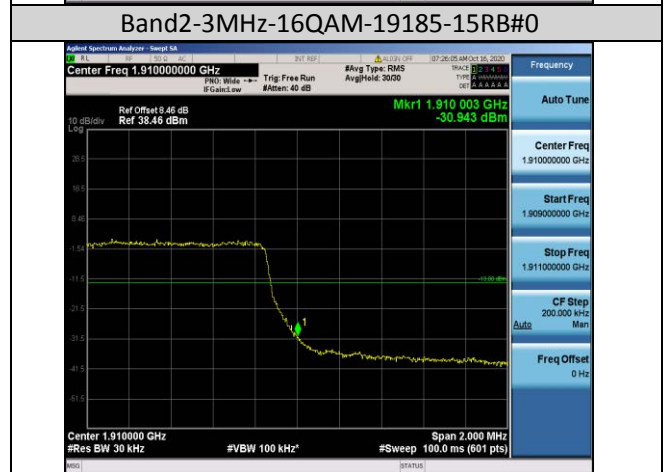

Test Band=WCDMA1900
Test Mode=UMTS/TM3
Test Channel=LCH

Test Channel=HCH

LTE Mode with QPSK Modulation(TM4) & LTE Mode with 16QAM Modulation(TM5)

Band2-1.4MHz-QPSK-18607-1RB#0

Band2-1.4MHz-QPSK-18607-6RB#0

Band2-1.4MHz-QPSK-19193-1RB#5

Band2-1.4MHz-QPSK-19193-6RB#0

Band2-1.4MHz-16QAM-19193-6RB#0

Band2-3MHz-16QAM-18615-15RB#0

Band2-10MHz-16QAM-19150-50RB#0

Band2-15MHz-16QAM-18675-75RB#0

Band4-1.4MHz-QPSK-19957-6RB#0