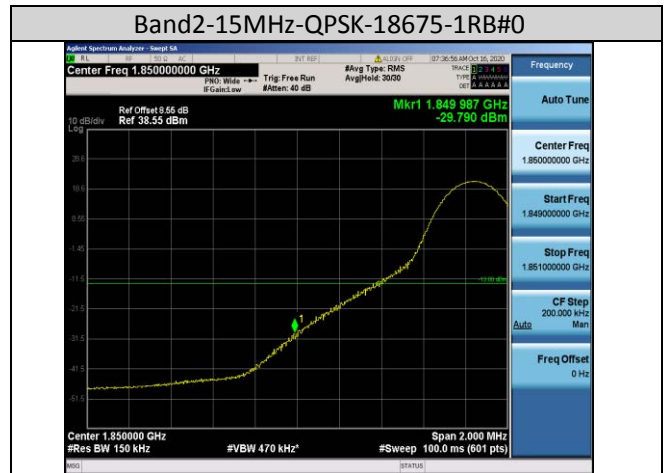

Test Band=WCDMA1900
Test Mode=UMTS/TM3
Test Channel=LCH

Test Channel=HCH

LTE Mode with QPSK Modulation(TM4) & LTE Mode with 16QAM Modulation(TM5)

Band2-1.4MHz-QPSK-18607-1RB#0

Band2-1.4MHz-QPSK-18607-6RB#0

Band2-1.4MHz-QPSK-19193-1RB#5

Band2-1.4MHz-QPSK-19193-6RB#0

Band2-1.4MHz-16QAM-19193-6RB#0

Band2-3MHz-16QAM-18615-15RB#0

Band2-10MHz-16QAM-19150-50RB#0

Band2-15MHz-16QAM-18675-75RB#0

Band4-1.4MHz-QPSK-19957-6RB#0