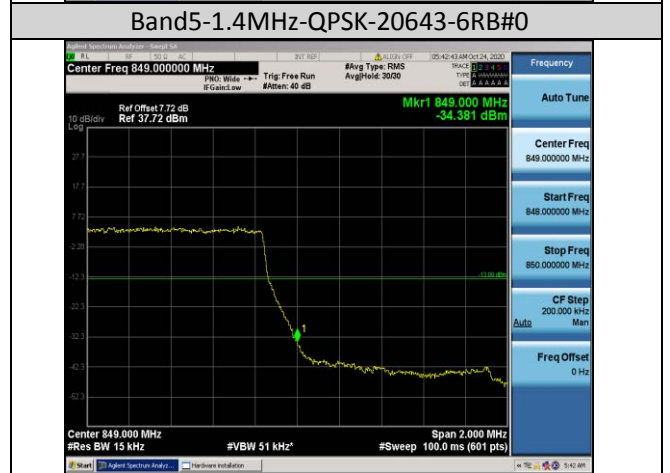

Test Band=WCDMA1900
Test Mode=UMTS/TM3
Test Channel=LCH

Test Channel=HCH

LTE Mode with QPSK Modulation(TM4) & LTE Mode with 16QAM Modulation(TM5)

Band2-1.4MHz-QPSK-18607-1RB#0

Band2-1.4MHz-QPSK-18607-6RB#0

Band2-1.4MHz-QPSK-19193-1RB#5

Band2-1.4MHz-QPSK-19193-6RB#0

Band2-1.4MHz-16QAM-19193-6RB#0

Band2-3MHz-16QAM-18615-15RB#0

Band2-10MHz-16QAM-19150-50RB#0

Band2-15MHz-16QAM-18675-75RB#0

Band4-1.4MHz-QPSK-19957-6RB#0

Band4-15MHz-16QAM-20025-75RB#0

Band5-1.4MHz-QPSK-20407-6RB#0