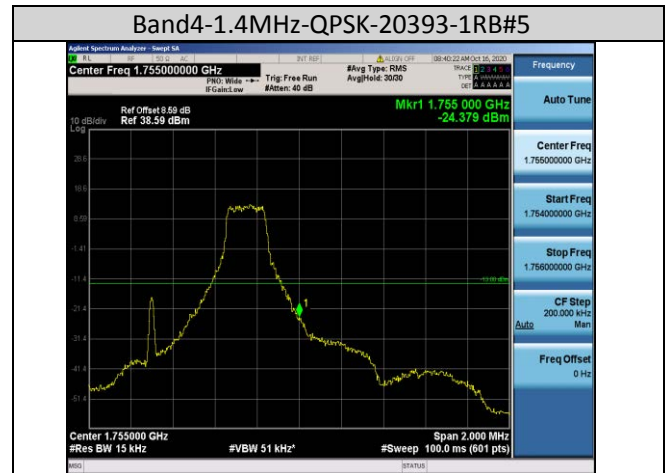

Test Band=WCDMA1900
Test Mode=UMTS/TM3
Test Channel=LCH

Test Channel=HCH

LTE Mode with QPSK Modulation(TM4) & LTE Mode with 16QAM Modulation(TM5)

Band2-1.4MHz-QPSK-18607-1RB#0

Band2-1.4MHz-QPSK-18607-6RB#0

Band2-1.4MHz-QPSK-19193-1RB#5

Band2-1.4MHz-QPSK-19193-6RB#0

Band2-1.4MHz-16QAM-19193-6RB#0

Band2-3MHz-16QAM-18615-15RB#0

Band2-10MHz-16QAM-19150-50RB#0

Band2-15MHz-16QAM-18675-75RB#0

Band4-1.4MHz-QPSK-19957-6RB#0