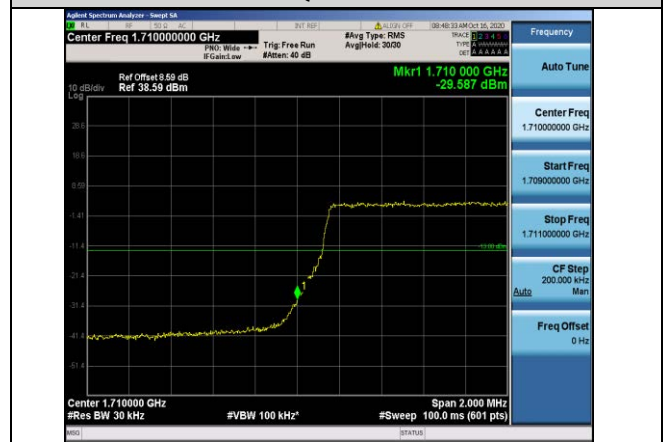

Test Band=WCDMA1900
Test Mode=UMTS/TM3
Test Channel=LCH

Test Channel=HCH

LTE Mode with QPSK Modulation(TM4) & LTE Mode with 16QAM Modulation(TM5)

Band2-1.4MHz-QPSK-18607-1RB#0

Band2-1.4MHz-QPSK-18607-6RB#0

Band2-1.4MHz-QPSK-19193-1RB#5

Band2-1.4MHz-QPSK-19193-6RB#0

Band2-1.4MHz-16QAM-19193-6RB#0

Band2-3MHz-16QAM-18615-15RB#0

Band2-10MHz-16QAM-19150-50RB#0

Band2-15MHz-16QAM-18675-75RB#0

Band4-1.4MHz-QPSK-19957-6RB#0