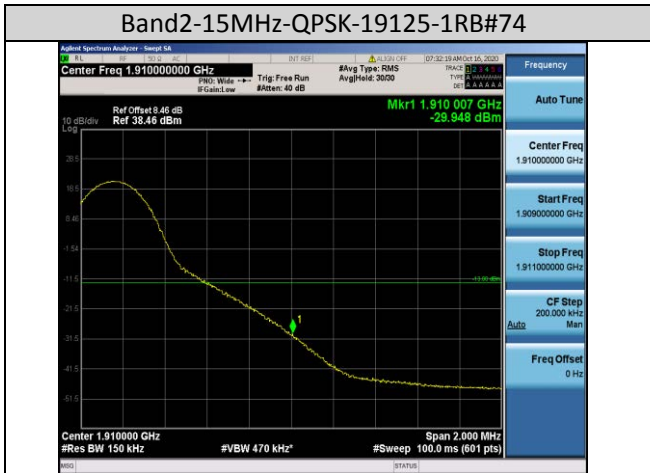

Test Band=WCDMA1900
Test Mode=UMTS/TM3
Test Channel=LCH

Test Channel=HCH

LTE Mode with QPSK Modulation(TM4) & LTE Mode with 16QAM Modulation(TM5)

Band2-1.4MHz-QPSK-18607-1RB#0

Band2-1.4MHz-QPSK-18607-6RB#0

Band2-1.4MHz-QPSK-19193-1RB#5

Band2-1.4MHz-QPSK-19193-6RB#0

Band2-1.4MHz-16QAM-19193-6RB#0

Band2-3MHz-16QAM-18615-15RB#0

Band2-10MHz-16QAM-19150-50RB#0

Band2-15MHz-16QAM-18675-75RB#0

Band4-1.4MHz-QPSK-19957-6RB#0