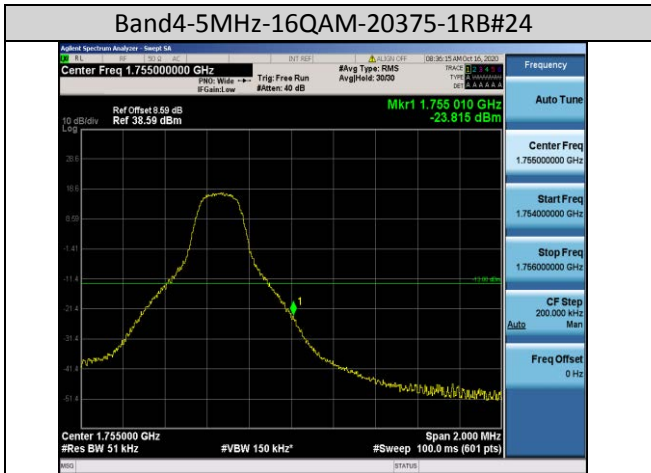

Test Band=WCDMA1900
Test Mode=UMTS/TM3
Test Channel=LCH

Test Channel=HCH

LTE Mode with QPSK Modulation(TM4) & LTE Mode with 16QAM Modulation(TM5)

Band2-1.4MHz-QPSK-18607-1RB#0

Band2-1.4MHz-QPSK-18607-6RB#0

Band2-1.4MHz-QPSK-19193-1RB#5

Band2-1.4MHz-QPSK-19193-6RB#0

Band2-1.4MHz-16QAM-19193-6RB#0

Band2-3MHz-16QAM-18615-15RB#0

Band2-10MHz-16QAM-19150-50RB#0

Band2-15MHz-16QAM-18675-75RB#0

Band4-1.4MHz-QPSK-19957-6RB#0