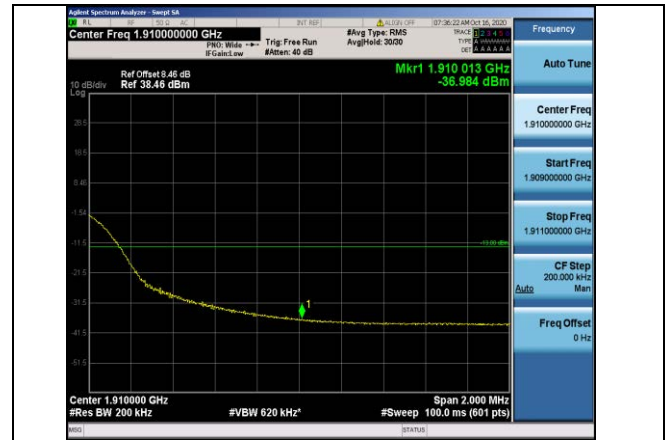

Test Band=WCDMA1900
Test Mode=UMTS/TM3
Test Channel=LCH

Test Channel=HCH

LTE Mode with QPSK Modulation(TM4) & LTE Mode with 16QAM Modulation(TM5)

Band2-1.4MHz-QPSK-18607-1RB#0

Band2-1.4MHz-QPSK-18607-6RB#0

Band2-1.4MHz-QPSK-19193-1RB#5

Band2-1.4MHz-QPSK-19193-6RB#0

Band2-1.4MHz-16QAM-19193-6RB#0

Band2-3MHz-16QAM-18615-15RB#0

Band2-10MHz-16QAM-19150-50RB#0

Band2-15MHz-16QAM-18675-75RB#0

Band4-1.4MHz-QPSK-19957-6RB#0