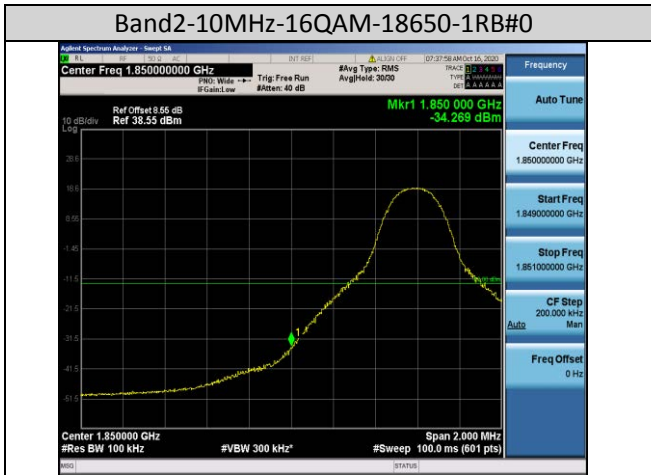

Test Band=WCDMA1900
Test Mode=UMTS/TM3
Test Channel=LCH

Test Channel=HCH

LTE Mode with QPSK Modulation(TM4) & LTE Mode with 16QAM Modulation(TM5)

Band2-1.4MHz-QPSK-18607-1RB#0

Band2-1.4MHz-QPSK-18607-6RB#0

Band2-1.4MHz-QPSK-19193-1RB#5

Band2-1.4MHz-QPSK-19193-6RB#0

Band2-1.4MHz-16QAM-19193-6RB#0

Band2-3MHz-16QAM-18615-15RB#0

Band2-10MHz-16QAM-19150-50RB#0

Band2-15MHz-16QAM-18675-75RB#0

Band4-1.4MHz-QPSK-19957-6RB#0