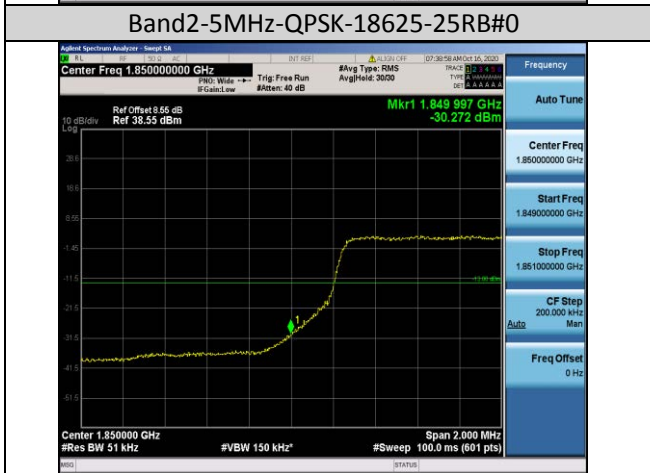

Test Band=WCDMA1900
Test Mode=UMTS/TM3
Test Channel=LCH

Test Channel=HCH

LTE Mode with QPSK Modulation(TM4) & LTE Mode with 16QAM Modulation(TM5)

Band2-1.4MHz-QPSK-18607-1RB#0

Band2-1.4MHz-QPSK-18607-6RB#0

Band2-1.4MHz-QPSK-19193-1RB#5

Band2-1.4MHz-QPSK-19193-6RB#0

Band2-1.4MHz-16QAM-19193-6RB#0

Band2-3MHz-16QAM-18615-15RB#0

Band2-10MHz-16QAM-19150-50RB#0

Band2-15MHz-16QAM-18675-75RB#0

Band4-1.4MHz-QPSK-19957-6RB#0