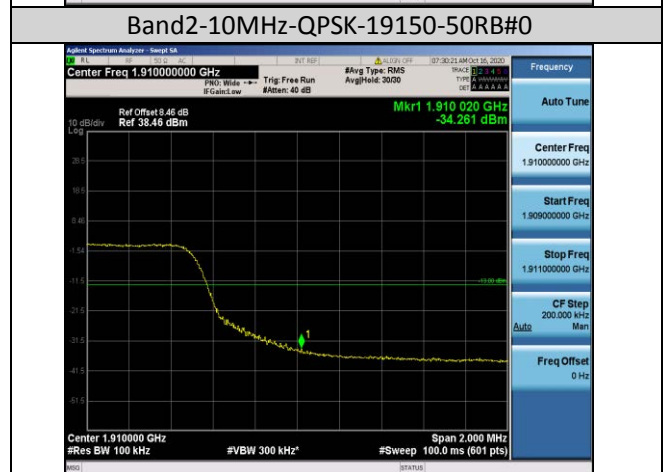

Test Band=WCDMA1900
Test Mode=UMTS/TM3
Test Channel=LCH

Test Channel=HCH

LTE Mode with QPSK Modulation(TM4) & LTE Mode with 16QAM Modulation(TM5)

Band2-1.4MHz-QPSK-18607-1RB#0

Band2-1.4MHz-QPSK-18607-6RB#0

Band2-1.4MHz-QPSK-19193-1RB#5

Band2-1.4MHz-QPSK-19193-6RB#0

Band2-1.4MHz-16QAM-19193-6RB#0

Band2-3MHz-16QAM-18615-15RB#0

Band2-10MHz-16QAM-19150-50RB#0

Band2-15MHz-16QAM-18675-75RB#0

Band4-1.4MHz-QPSK-19957-6RB#0