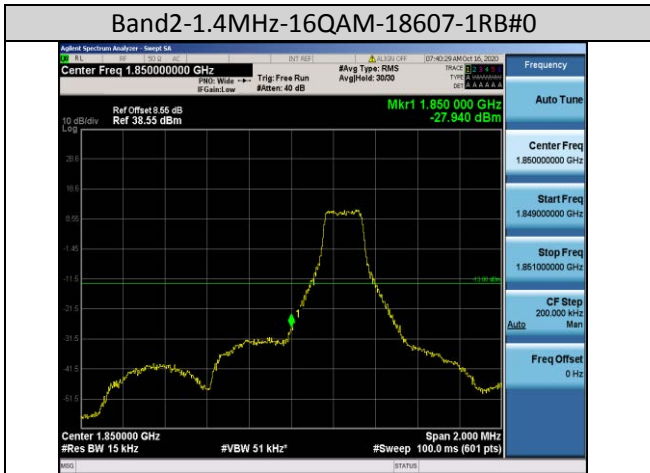

Band2-1.4MHz-16QAM-19193-6RB#0