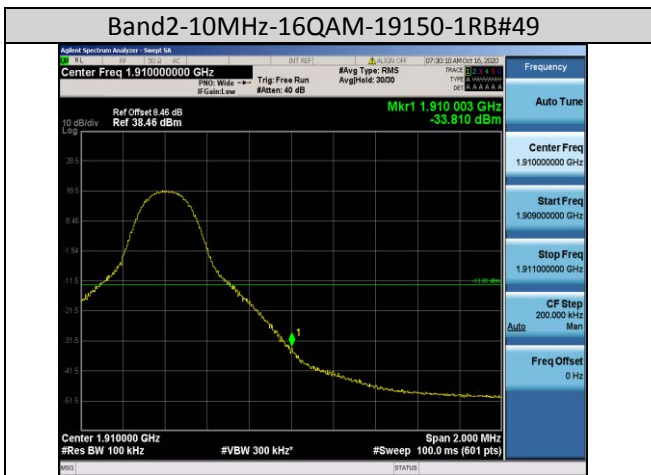

Test Band=WCDMA1900
Test Mode=UMTS/TM3
Test Channel=LCH

Test Channel=HCH

LTE Mode with QPSK Modulation(TM4) & LTE Mode with 16QAM Modulation(TM5)

Band2-1.4MHz-QPSK-18607-1RB#0

Band2-1.4MHz-QPSK-18607-6RB#0

Band2-1.4MHz-QPSK-19193-1RB#5

Band2-1.4MHz-QPSK-19193-6RB#0

Band2-1.4MHz-16QAM-19193-6RB#0

Band2-3MHz-16QAM-18615-15RB#0

Band2-10MHz-16QAM-19150-50RB#0

Band2-15MHz-16QAM-18675-75RB#0

Band4-1.4MHz-QPSK-19957-6RB#0