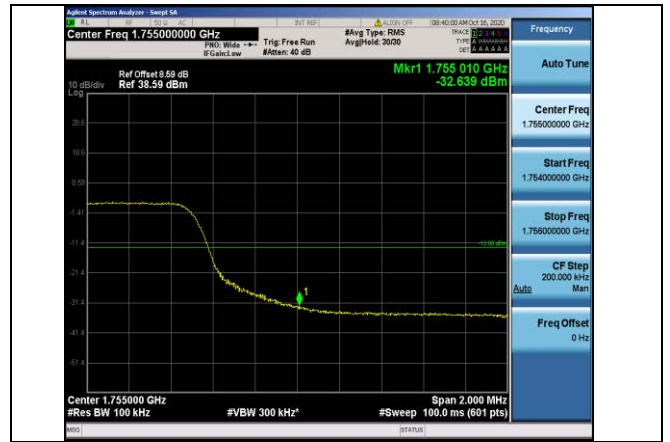

Test Band=WCDMA1900
Test Mode=UMTS/TM3
Test Channel=LCH

Test Channel=HCH

LTE Mode with QPSK Modulation(TM4) & LTE Mode with 16QAM Modulation(TM5)

Band2-1.4MHz-QPSK-18607-1RB#0

Band2-1.4MHz-QPSK-18607-6RB#0

Band2-1.4MHz-QPSK-19193-1RB#5

Band2-1.4MHz-QPSK-19193-6RB#0

Band2-1.4MHz-16QAM-19193-6RB#0

Band2-3MHz-16QAM-18615-15RB#0

Band2-10MHz-16QAM-19150-50RB#0

Band2-15MHz-16QAM-18675-75RB#0

Band4-1.4MHz-QPSK-19957-6RB#0