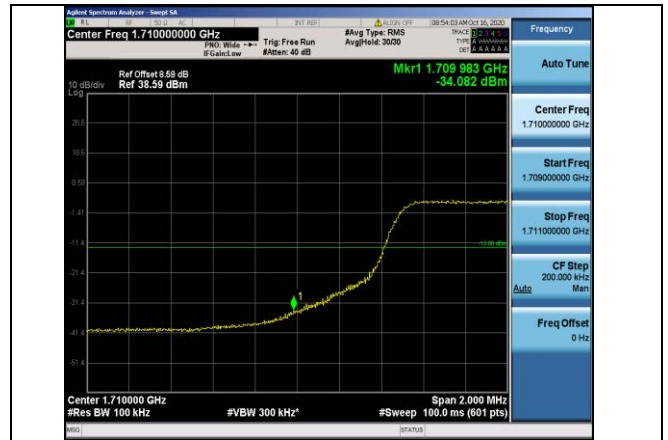

Test Band=WCDMA1900
Test Mode=UMTS/TM3
Test Channel=LCH

Test Channel=HCH

LTE Mode with QPSK Modulation(TM4) & LTE Mode with 16QAM Modulation(TM5)

Band2-1.4MHz-QPSK-18607-1RB#0

Band2-1.4MHz-QPSK-18607-6RB#0

Band2-1.4MHz-QPSK-19193-1RB#5

Band2-1.4MHz-QPSK-19193-6RB#0

Band2-1.4MHz-16QAM-19193-6RB#0

Band2-3MHz-16QAM-18615-15RB#0

Band2-10MHz-16QAM-19150-50RB#0

Band2-15MHz-16QAM-18675-75RB#0

Band4-1.4MHz-QPSK-19957-6RB#0