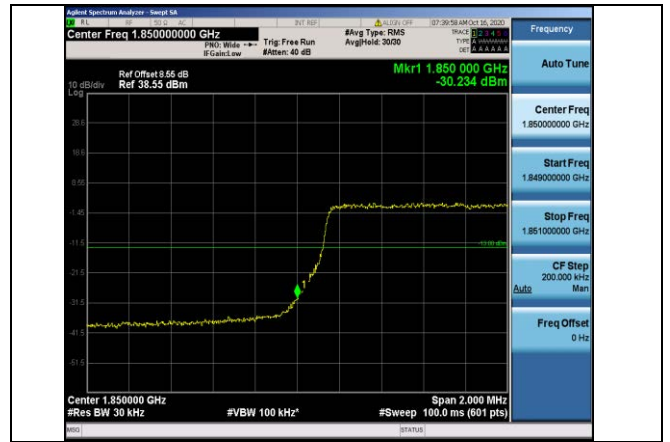

Test Band=WCDMA1900
Test Mode=UMTS/TM3
Test Channel=LCH

Test Channel=HCH

LTE Mode with QPSK Modulation(TM4) & LTE Mode with 16QAM Modulation(TM5)

Band2-1.4MHz-QPSK-18607-1RB#0

Band2-1.4MHz-QPSK-18607-6RB#0

Band2-1.4MHz-QPSK-19193-1RB#5

Band2-1.4MHz-QPSK-19193-6RB#0

Band2-1.4MHz-16QAM-19193-6RB#0

Band2-3MHz-16QAM-18615-15RB#0

Band2-10MHz-16QAM-19150-50RB#0

Band2-15MHz-16QAM-18675-75RB#0

Band4-1.4MHz-QPSK-19957-6RB#0