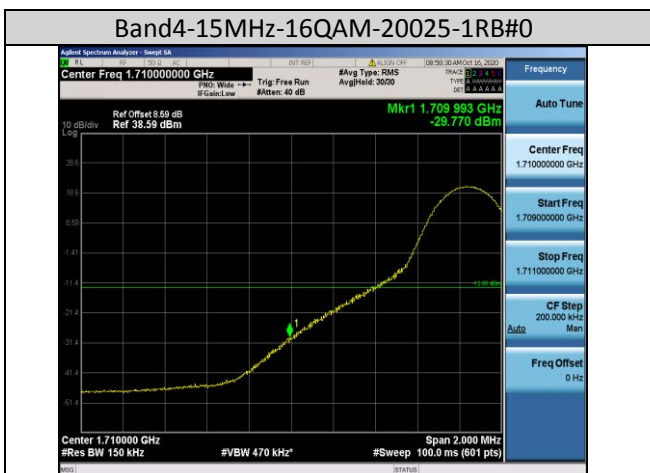

Test Band=WCDMA1900
Test Mode=UMTS/TM3
Test Channel=LCH

Test Channel=HCH

LTE Mode with QPSK Modulation(TM4) & LTE Mode with 16QAM Modulation(TM5)

Band2-1.4MHz-QPSK-18607-1RB#0

Band2-1.4MHz-QPSK-18607-6RB#0

Band2-1.4MHz-QPSK-19193-1RB#5

Band2-1.4MHz-QPSK-19193-6RB#0

Band2-1.4MHz-16QAM-19193-6RB#0

Band2-3MHz-16QAM-18615-15RB#0

Band2-10MHz-16QAM-19150-50RB#0

Band2-15MHz-16QAM-18675-75RB#0

Band4-1.4MHz-QPSK-19957-6RB#0