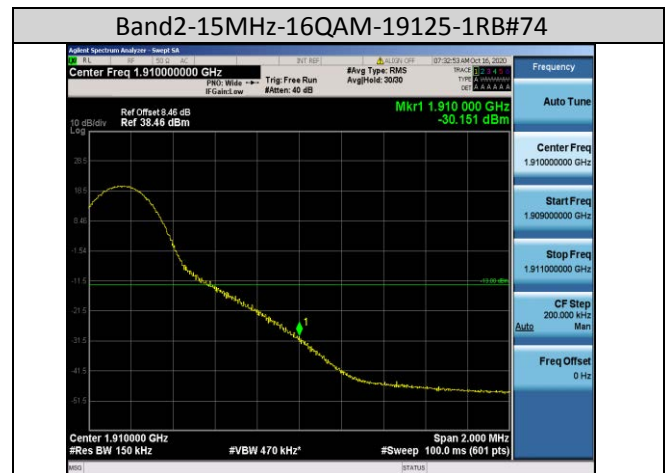

Test Band=WCDMA1900
Test Mode=UMTS/TM3
Test Channel=LCH

Test Channel=HCH

LTE Mode with QPSK Modulation(TM4) & LTE Mode with 16QAM Modulation(TM5)

Band2-1.4MHz-QPSK-18607-1RB#0

Band2-1.4MHz-QPSK-18607-6RB#0

Band2-1.4MHz-QPSK-19193-1RB#5

Band2-1.4MHz-QPSK-19193-6RB#0

Band2-1.4MHz-16QAM-19193-6RB#0

Band2-3MHz-16QAM-18615-15RB#0

Band2-10MHz-16QAM-19150-50RB#0

Band2-15MHz-16QAM-18675-75RB#0

Band4-1.4MHz-QPSK-19957-6RB#0