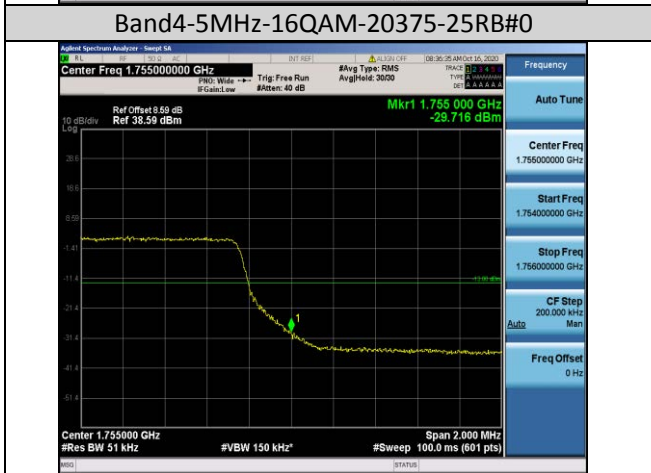

Test Band=WCDMA1900
Test Mode=UMTS/TM3
Test Channel=LCH

Test Channel=HCH

LTE Mode with QPSK Modulation(TM4) & LTE Mode with 16QAM Modulation(TM5)

Band2-1.4MHz-QPSK-18607-1RB#0

Band2-1.4MHz-QPSK-18607-6RB#0

Band2-1.4MHz-QPSK-19193-1RB#5

Band2-1.4MHz-QPSK-19193-6RB#0

Band2-1.4MHz-16QAM-19193-6RB#0

Band2-3MHz-16QAM-18615-15RB#0

Band2-10MHz-16QAM-19150-50RB#0

Band2-15MHz-16QAM-18675-75RB#0

Band4-1.4MHz-QPSK-19957-6RB#0