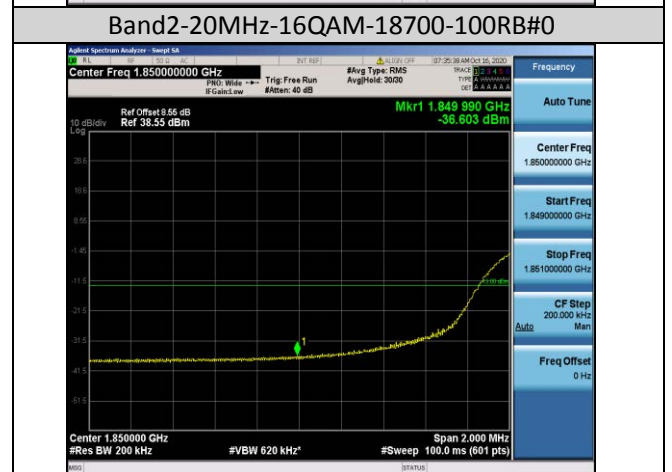

Test Band=WCDMA1900
Test Mode=UMTS/TM3
Test Channel=LCH

Test Channel=HCH

LTE Mode with QPSK Modulation(TM4) & LTE Mode with 16QAM Modulation(TM5)

Band2-1.4MHz-QPSK-18607-1RB#0

Band2-1.4MHz-QPSK-18607-6RB#0

Band2-1.4MHz-QPSK-19193-1RB#5

Band2-1.4MHz-QPSK-19193-6RB#0

Band2-1.4MHz-16QAM-19193-6RB#0

Band2-3MHz-16QAM-18615-15RB#0

Band2-10MHz-16QAM-19150-50RB#0

Band2-15MHz-16QAM-18675-75RB#0

Band4-1.4MHz-QPSK-19957-6RB#0