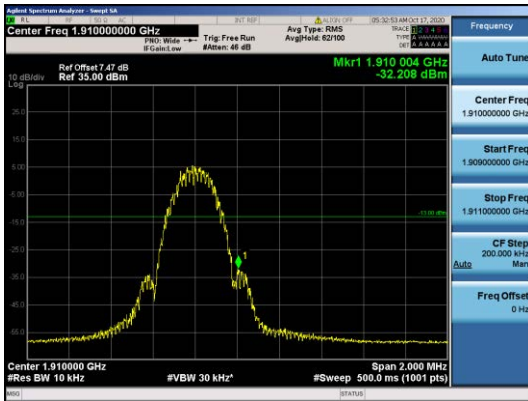

Test Mode=GSM/TM2
Test Channel=LCH

Test Channel=HCH

For WCDMA
Test Band=WCDMA850
Test Mode=UMTS/TM3
Test Channel=LCH

Test Channel=HCH

Test Band=WCDMA1700

Test Mode=UMTS/TM3

Test Channel=LCH

Test Channel=HCH

Test Band=WCDMA1900
Test Mode=UMTS/TM3
Test Channel=LCH

Test Channel=HCH

LTE Mode with QPSK Modulation(TM4) & LTE Mode with 16QAM Modulation(TM5)

Band2-1.4MHz-QPSK-18607-1RB#0

Band2-1.4MHz-QPSK-18607-6RB#0