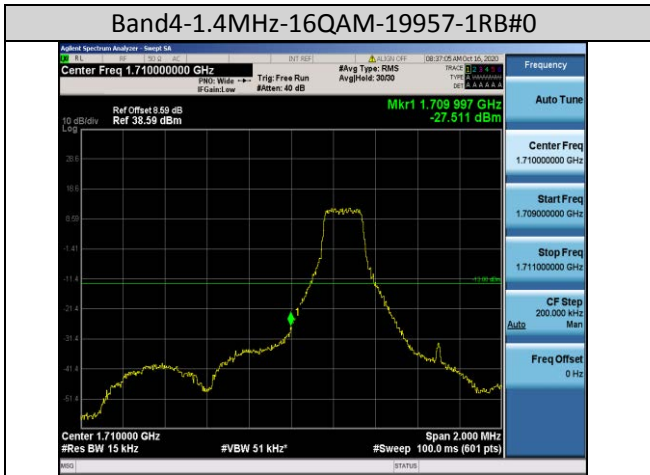

Test Band=WCDMA1900
Test Mode=UMTS/TM3
Test Channel=LCH

Test Channel=HCH

LTE Mode with QPSK Modulation(TM4) & LTE Mode with 16QAM Modulation(TM5)

Band2-1.4MHz-QPSK-18607-1RB#0

Band2-1.4MHz-QPSK-18607-6RB#0

Band2-1.4MHz-QPSK-19193-1RB#5

Band2-1.4MHz-QPSK-19193-6RB#0

Band2-1.4MHz-16QAM-19193-6RB#0

Band2-3MHz-16QAM-18615-15RB#0

Band2-10MHz-16QAM-19150-50RB#0

Band2-15MHz-16QAM-18675-75RB#0

Band4-1.4MHz-QPSK-19957-6RB#0