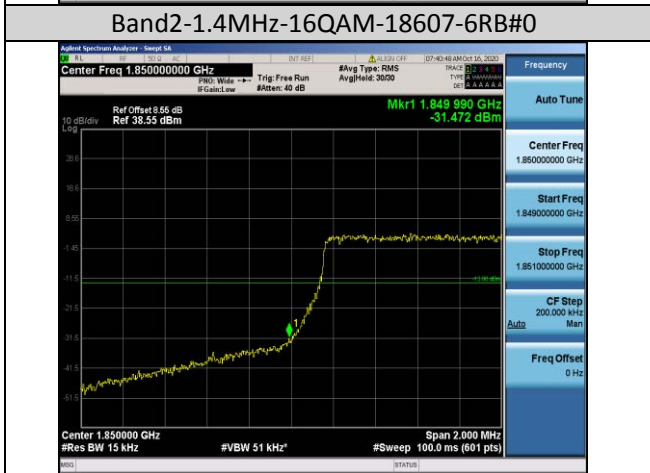

Band2-1.4MHz-16QAM-19193-6RB#0