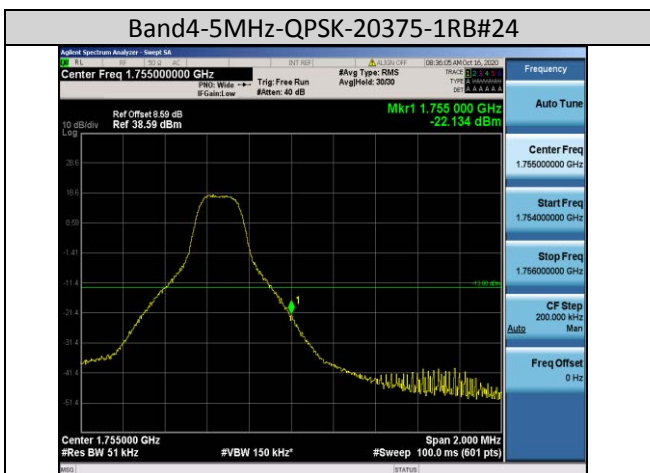

Test Band=WCDMA1900
Test Mode=UMTS/TM3
Test Channel=LCH

Test Channel=HCH

LTE Mode with QPSK Modulation(TM4) & LTE Mode with 16QAM Modulation(TM5)

Band2-1.4MHz-QPSK-18607-1RB#0

Band2-1.4MHz-QPSK-18607-6RB#0

Band2-1.4MHz-QPSK-19193-1RB#5

Band2-1.4MHz-QPSK-19193-6RB#0

Band2-1.4MHz-16QAM-19193-6RB#0

Band2-3MHz-16QAM-18615-15RB#0

Band2-10MHz-16QAM-19150-50RB#0

Band2-15MHz-16QAM-18675-75RB#0

Band4-1.4MHz-QPSK-19957-6RB#0