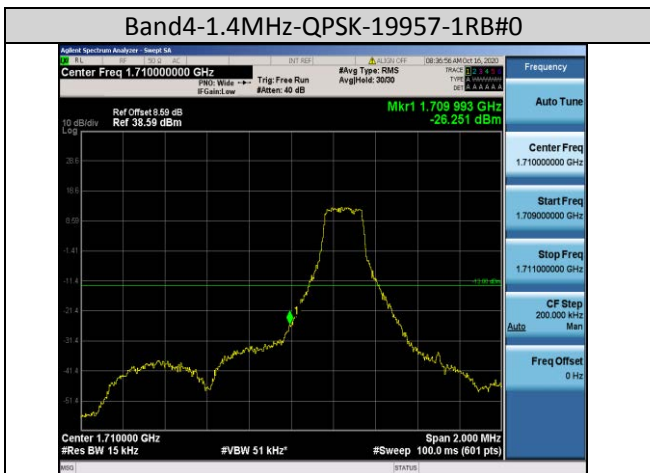

Test Band=WCDMA1900
Test Mode=UMTS/TM3
Test Channel=LCH

Test Channel=HCH

LTE Mode with QPSK Modulation(TM4) & LTE Mode with 16QAM Modulation(TM5)

Band2-1.4MHz-QPSK-18607-1RB#0

Band2-1.4MHz-QPSK-18607-6RB#0

Band2-1.4MHz-QPSK-19193-1RB#5

Band2-1.4MHz-QPSK-19193-6RB#0

Band2-1.4MHz-16QAM-19193-6RB#0

Band2-3MHz-16QAM-18615-15RB#0

Band2-10MHz-16QAM-19150-50RB#0

Band2-15MHz-16QAM-18675-75RB#0

Band4-1.4MHz-QPSK-19957-6RB#0