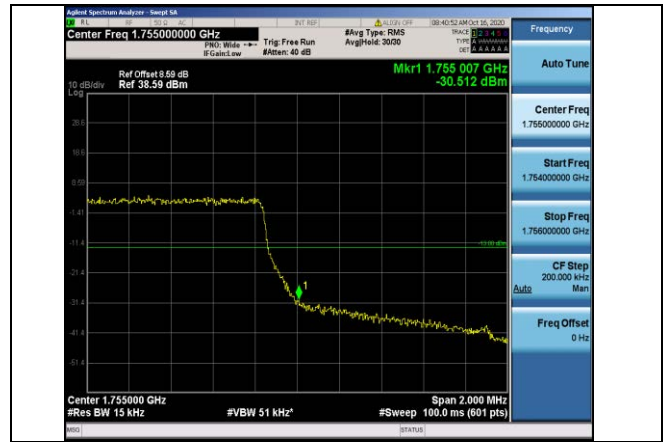

Test Band=WCDMA1900
Test Mode=UMTS/TM3
Test Channel=LCH

Test Channel=HCH

LTE Mode with QPSK Modulation(TM4) & LTE Mode with 16QAM Modulation(TM5)

Band2-1.4MHz-QPSK-18607-1RB#0

Band2-1.4MHz-QPSK-18607-6RB#0

Band2-1.4MHz-QPSK-19193-1RB#5

Band2-1.4MHz-QPSK-19193-6RB#0

Band2-1.4MHz-16QAM-19193-6RB#0

Band2-3MHz-16QAM-18615-15RB#0

Band2-10MHz-16QAM-19150-50RB#0

Band2-15MHz-16QAM-18675-75RB#0

Band4-1.4MHz-QPSK-19957-6RB#0