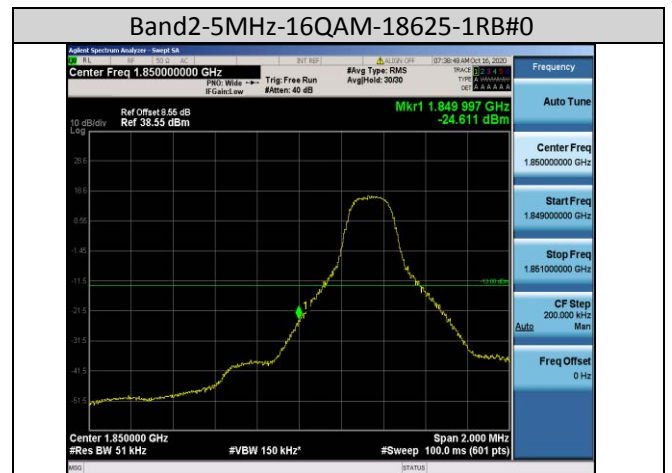

Test Band=WCDMA1900
Test Mode=UMTS/TM3
Test Channel=LCH

Test Channel=HCH

LTE Mode with QPSK Modulation(TM4) & LTE Mode with 16QAM Modulation(TM5)

Band2-1.4MHz-QPSK-18607-1RB#0

Band2-1.4MHz-QPSK-18607-6RB#0

Band2-1.4MHz-QPSK-19193-1RB#5

Band2-1.4MHz-QPSK-19193-6RB#0

Band2-1.4MHz-16QAM-19193-6RB#0

Band2-3MHz-16QAM-18615-15RB#0

Band2-10MHz-16QAM-19150-50RB#0

Band2-15MHz-16QAM-18675-75RB#0

Band4-1.4MHz-QPSK-19957-6RB#0