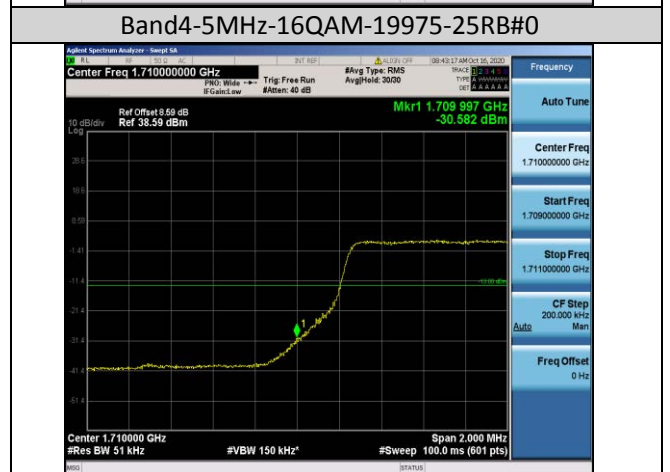

Test Band=WCDMA1900
Test Mode=UMTS/TM3
Test Channel=LCH

Test Channel=HCH

LTE Mode with QPSK Modulation(TM4) & LTE Mode with 16QAM Modulation(TM5)

Band2-1.4MHz-QPSK-18607-1RB#0

Band2-1.4MHz-QPSK-18607-6RB#0

Band2-1.4MHz-QPSK-19193-1RB#5

Band2-1.4MHz-QPSK-19193-6RB#0

Band2-1.4MHz-16QAM-19193-6RB#0

Band2-3MHz-16QAM-18615-15RB#0

Band2-10MHz-16QAM-19150-50RB#0

Band2-15MHz-16QAM-18675-75RB#0

Band4-1.4MHz-QPSK-19957-6RB#0