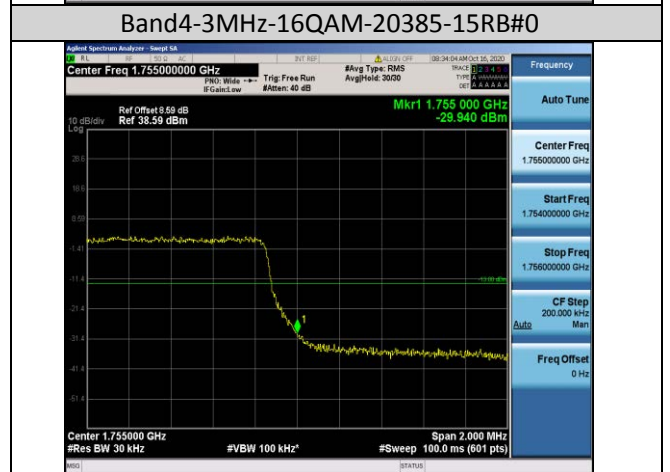

Test Band=WCDMA1900
Test Mode=UMTS/TM3
Test Channel=LCH

Test Channel=HCH

LTE Mode with QPSK Modulation(TM4) & LTE Mode with 16QAM Modulation(TM5)

Band2-1.4MHz-QPSK-18607-1RB#0

Band2-1.4MHz-QPSK-18607-6RB#0

Band2-1.4MHz-QPSK-19193-1RB#5

Band2-1.4MHz-QPSK-19193-6RB#0

Band2-1.4MHz-16QAM-19193-6RB#0

Band2-3MHz-16QAM-18615-15RB#0

Band2-10MHz-16QAM-19150-50RB#0

Band2-15MHz-16QAM-18675-75RB#0

Band4-1.4MHz-QPSK-19957-6RB#0

Band4-15MHz-16QAM-20025-75RB#0

Band5-1.4MHz-QPSK-20407-6RB#0