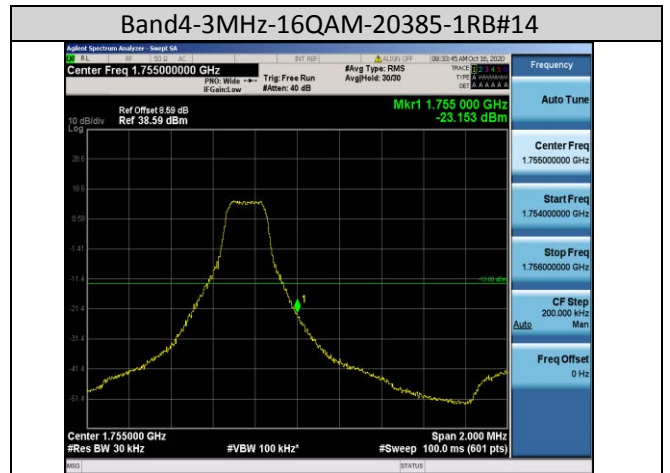

Test Band=WCDMA1900
Test Mode=UMTS/TM3
Test Channel=LCH

Test Channel=HCH

LTE Mode with QPSK Modulation(TM4) & LTE Mode with 16QAM Modulation(TM5)

Band2-1.4MHz-QPSK-18607-1RB#0

Band2-1.4MHz-QPSK-18607-6RB#0

Band2-1.4MHz-QPSK-19193-1RB#5

Band2-1.4MHz-QPSK-19193-6RB#0

Band2-1.4MHz-16QAM-19193-6RB#0

Band2-3MHz-16QAM-18615-15RB#0

Band2-10MHz-16QAM-19150-50RB#0

Band2-15MHz-16QAM-18675-75RB#0

Band4-1.4MHz-QPSK-19957-6RB#0