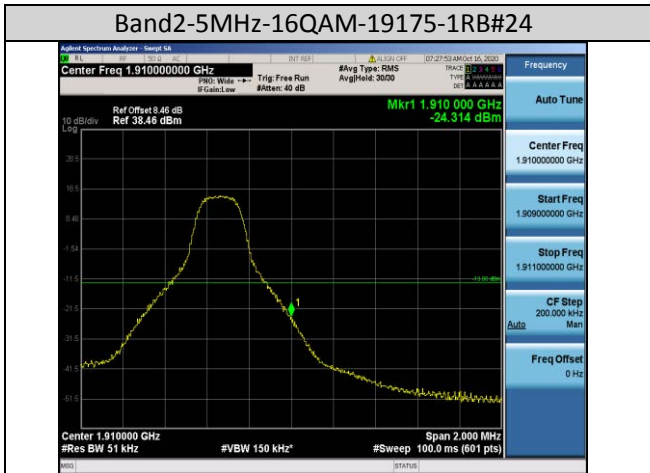

Test Band=WCDMA1900
Test Mode=UMTS/TM3
Test Channel=LCH

Test Channel=HCH

LTE Mode with QPSK Modulation(TM4) & LTE Mode with 16QAM Modulation(TM5)

Band2-1.4MHz-QPSK-18607-1RB#0

Band2-1.4MHz-QPSK-18607-6RB#0

Band2-1.4MHz-QPSK-19193-1RB#5

Band2-1.4MHz-QPSK-19193-6RB#0

Band2-1.4MHz-16QAM-19193-6RB#0

Band2-3MHz-16QAM-18615-15RB#0

Band2-10MHz-16QAM-19150-50RB#0

Band2-15MHz-16QAM-18675-75RB#0

Band4-1.4MHz-QPSK-19957-6RB#0