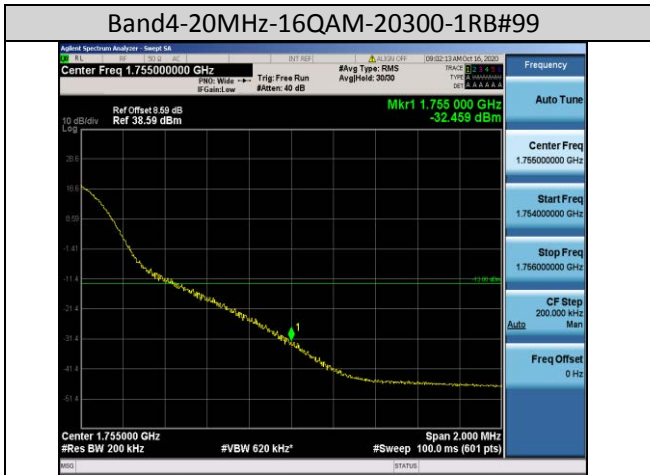

Band5-1.4MHz-QPSK-20407-6RB#0