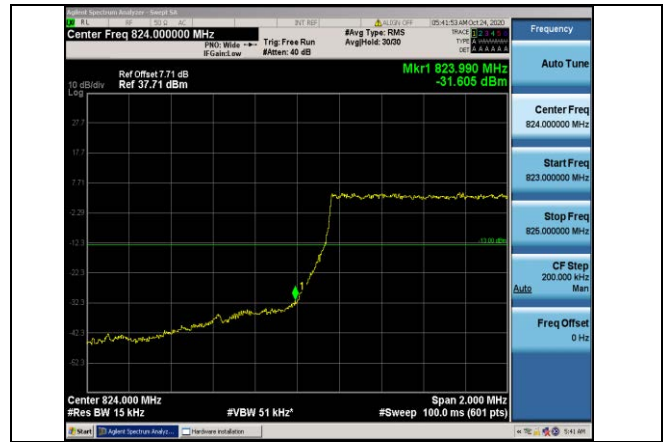

Band5-1.4MHz-QPSK-20407-6RB#0