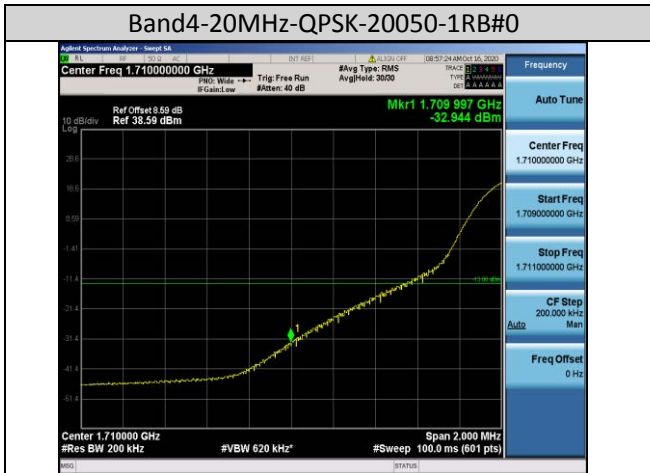

Band4-15MHz-16QAM-20025-75RB#0