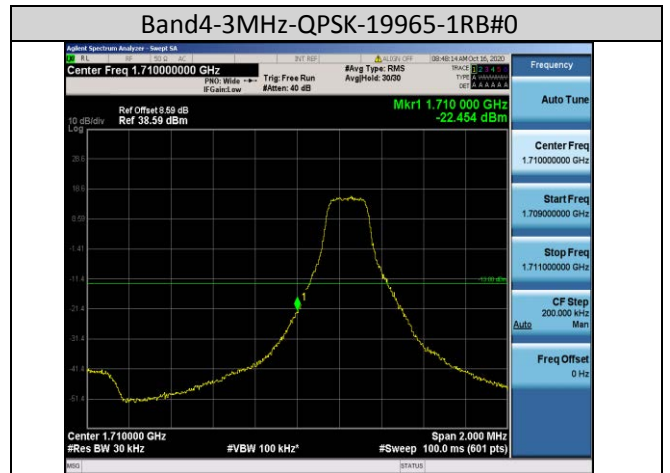

Test Band=WCDMA1900
Test Mode=UMTS/TM3
Test Channel=LCH

Test Channel=HCH

LTE Mode with QPSK Modulation(TM4) & LTE Mode with 16QAM Modulation(TM5)

Band2-1.4MHz-QPSK-18607-1RB#0

Band2-1.4MHz-QPSK-18607-6RB#0

Band2-1.4MHz-QPSK-19193-1RB#5

Band2-1.4MHz-QPSK-19193-6RB#0

Band2-1.4MHz-16QAM-19193-6RB#0

Band2-3MHz-16QAM-18615-15RB#0

Band2-10MHz-16QAM-19150-50RB#0

Band2-15MHz-16QAM-18675-75RB#0

Band4-1.4MHz-QPSK-19957-6RB#0