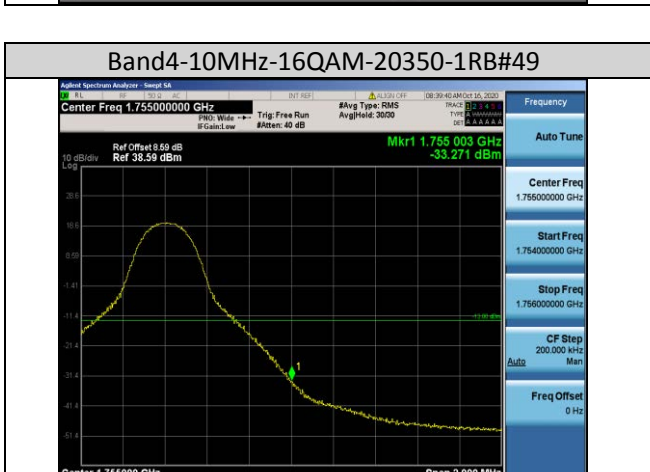

Test Band=WCDMA1900
Test Mode=UMTS/TM3
Test Channel=LCH

Test Channel=HCH

LTE Mode with QPSK Modulation(TM4) & LTE Mode with 16QAM Modulation(TM5)

Band2-1.4MHz-QPSK-18607-1RB#0

Band2-1.4MHz-QPSK-18607-6RB#0

Band2-1.4MHz-QPSK-19193-1RB#5

Band2-1.4MHz-QPSK-19193-6RB#0

Band2-1.4MHz-16QAM-19193-6RB#0

Band2-3MHz-16QAM-18615-15RB#0

Band2-10MHz-16QAM-19150-50RB#0

Band2-15MHz-16QAM-18675-75RB#0

Band4-1.4MHz-QPSK-19957-6RB#0