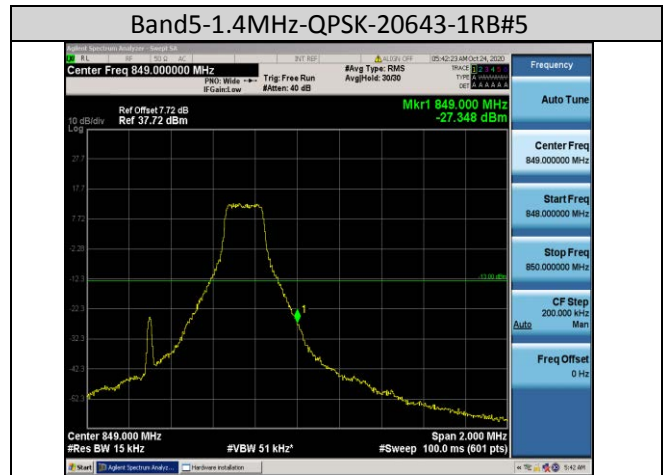

Band5-1.4MHz-QPSK-20407-6RB#0