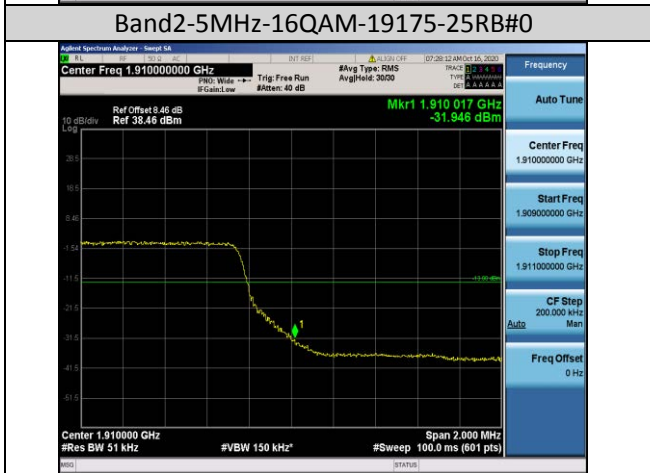

Test Band=WCDMA1900
Test Mode=UMTS/TM3
Test Channel=LCH

Test Channel=HCH

LTE Mode with QPSK Modulation(TM4) & LTE Mode with 16QAM Modulation(TM5)

Band2-1.4MHz-QPSK-18607-1RB#0

Band2-1.4MHz-QPSK-18607-6RB#0

Band2-1.4MHz-QPSK-19193-1RB#5

Band2-1.4MHz-QPSK-19193-6RB#0

Band2-1.4MHz-16QAM-19193-6RB#0

Band2-3MHz-16QAM-18615-15RB#0

Band2-10MHz-16QAM-19150-50RB#0

Band2-15MHz-16QAM-18675-75RB#0

Band4-1.4MHz-QPSK-19957-6RB#0