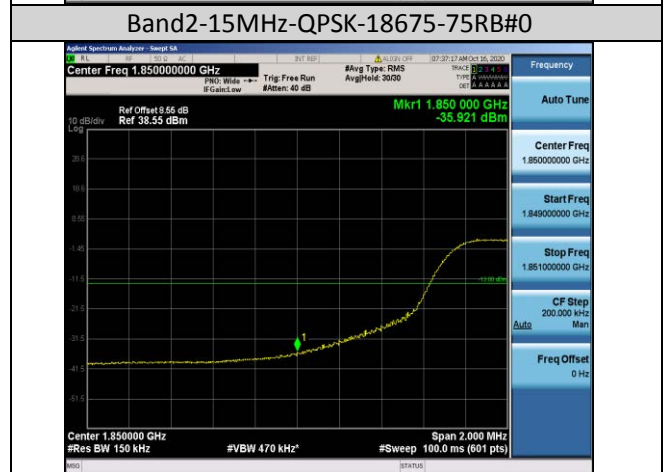

Test Band=WCDMA1900
Test Mode=UMTS/TM3
Test Channel=LCH

Test Channel=HCH

LTE Mode with QPSK Modulation(TM4) & LTE Mode with 16QAM Modulation(TM5)

Band2-1.4MHz-QPSK-18607-1RB#0

Band2-1.4MHz-QPSK-18607-6RB#0

Band2-1.4MHz-QPSK-19193-1RB#5

Band2-1.4MHz-QPSK-19193-6RB#0

Band2-1.4MHz-16QAM-19193-6RB#0

Band2-3MHz-16QAM-18615-15RB#0

Band2-10MHz-16QAM-19150-50RB#0

Band2-15MHz-16QAM-18675-75RB#0

Band4-1.4MHz-QPSK-19957-6RB#0