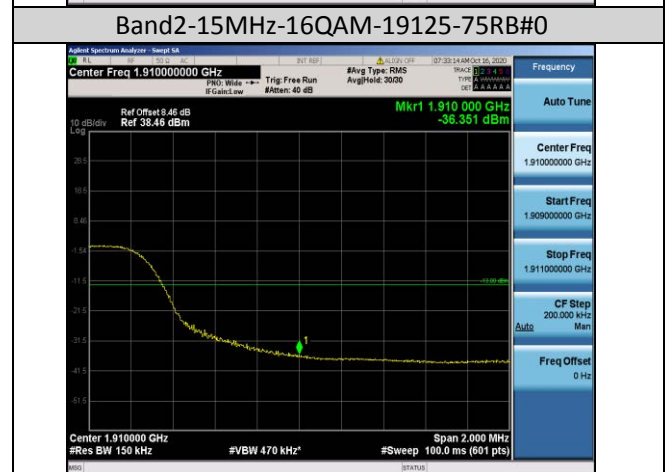

Test Band=WCDMA1900
Test Mode=UMTS/TM3
Test Channel=LCH

Test Channel=HCH

LTE Mode with QPSK Modulation(TM4) & LTE Mode with 16QAM Modulation(TM5)

Band2-1.4MHz-QPSK-18607-1RB#0

Band2-1.4MHz-QPSK-18607-6RB#0

Band2-1.4MHz-QPSK-19193-1RB#5

Band2-1.4MHz-QPSK-19193-6RB#0

Band2-1.4MHz-16QAM-19193-6RB#0

Band2-3MHz-16QAM-18615-15RB#0

Band2-10MHz-16QAM-19150-50RB#0

Band2-15MHz-16QAM-18675-75RB#0

Band4-1.4MHz-QPSK-19957-6RB#0