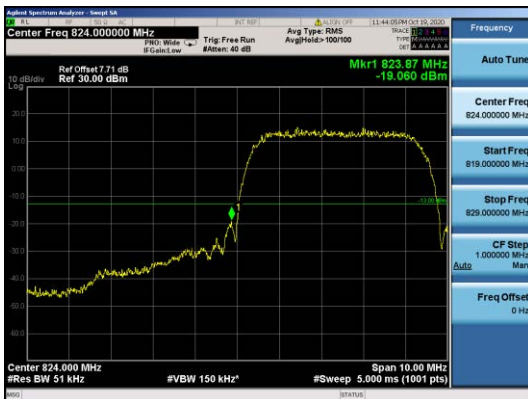

Test Mode=GSM/TM2
Test Channel=LCH

Test Channel=HCH

For WCDMA
Test Band=WCDMA850
Test Mode=UMTS/TM3
Test Channel=LCH

Test Channel=HCH

Test Band=WCDMA1700

Test Mode=UMTS/TM3

Test Channel=LCH

Test Channel=HCH

Test Band=WCDMA1900
Test Mode=UMTS/TM3
Test Channel=LCH

Test Channel=HCH

LTE Mode with QPSK Modulation(TM4) & LTE Mode with 16QAM Modulation(TM5)

Band2-1.4MHz-QPSK-18607-1RB#0

Band2-1.4MHz-QPSK-18607-6RB#0