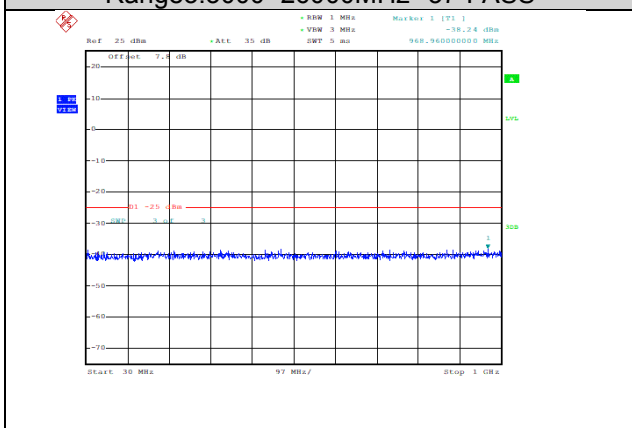

Band38-15MHz-QPSK-38175-1RB#0-Range3:3000~26000MHz--37-PASS

Date: 19.OCT.2020 15:30:04

Band38-15MHz-16QAM-37825-1RB#0-Range1:30~1000MHz--38.24-PASS