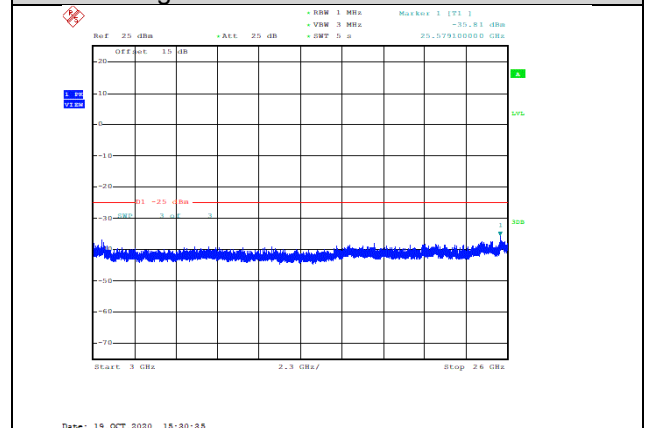

Band38-15MHz-16QAM-37825-1RB#0-Range2:1000~3000MHz--32.28-PASS

Date: 19.OCT.2020 15:30:25