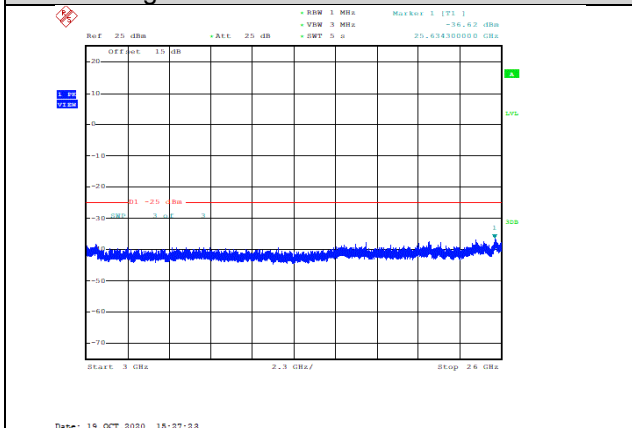

Band38-10MHz-16QAM-38000-1RB#0-Range2:1000~3000MHz--32.16-PASS

Date: 19.OCT.2020 15:27:23