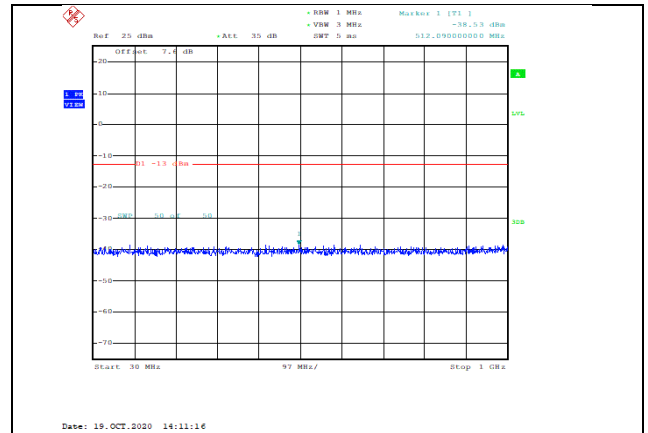

Band66-1.4MHz-16QAM-131979-1RB#0-Range1:30~1000MHz--38.37-PASS