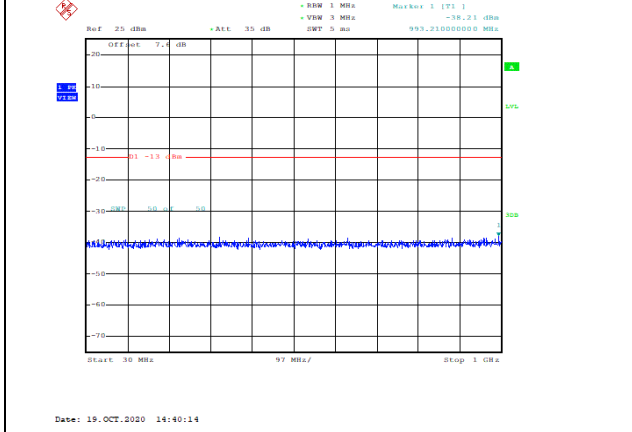

Band66-20MHz-QPSK-132072-1RB#0-Range2:1000~2000MHz--32.6-PASS