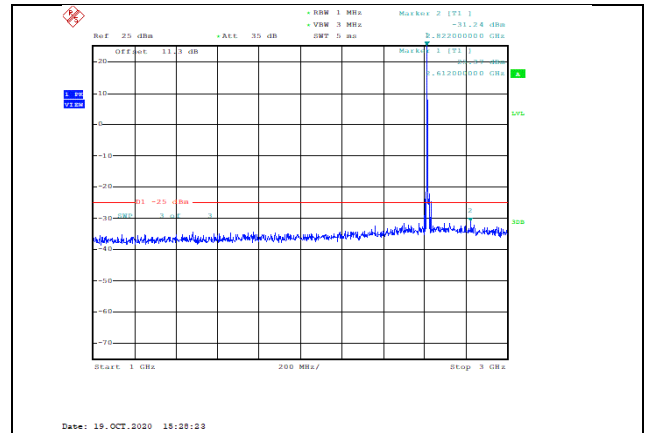

Band38-10MHz-16QAM-38000-1RB#0-Range1:30~1000MHz--38.62-PASS

Date: 19.OCT.2020 15:28:28