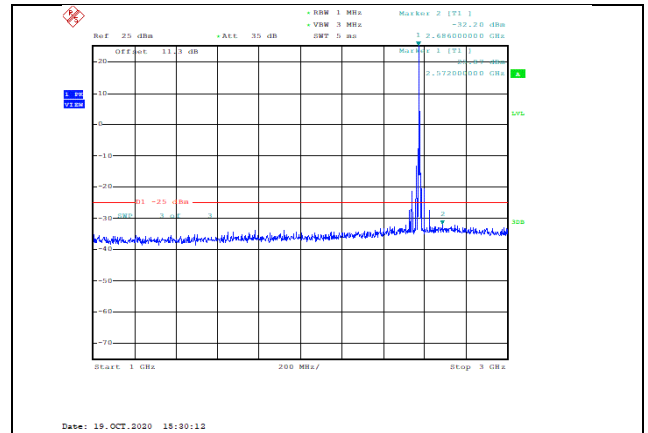

Band38-15MHz-QPSK-38175-1RB#0-Range1:30~1000MHz--38.17-PASS

Date: 19.OCT.2020 15:30:19