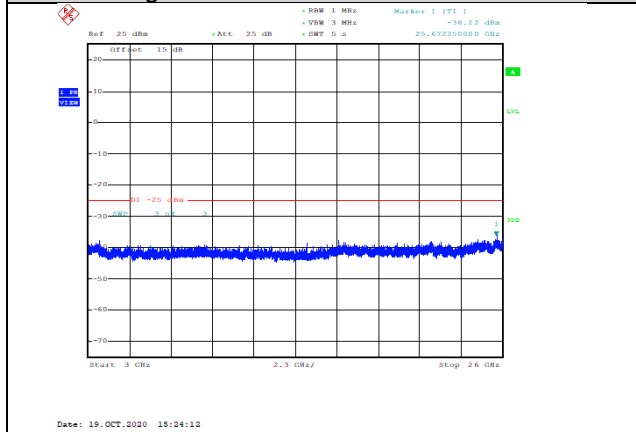

Band38-5MHz-16QAM-38225-1RB#0-Range2:1000~3000MHz--32.27-PASS

Date: 19.OCT.2020 15:24:12