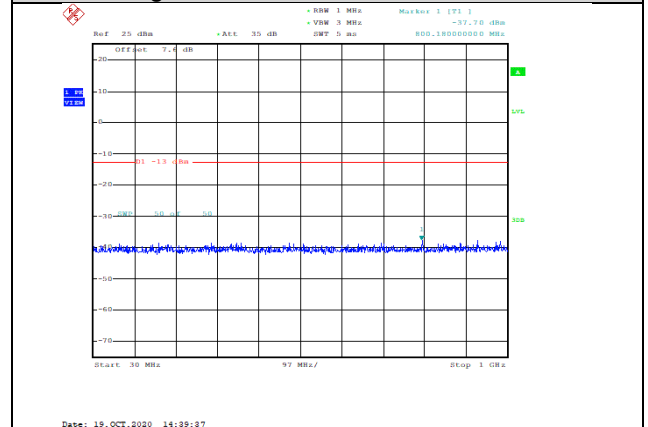

**Band66-15MHz-16QAM-132322-1RB#0-  
Range1:30~1000MHz--38.44-PASS**

Date: 19.OCT.2020 14:32:55

**Band66-15MHz-16QAM-132597-1RB#0-  
Range2:1000~2000MHz--32.6-PASS**

Date: 19.OCT.2020 14:32:10

**Band66-15MHz-16QAM-132322-1RB#0-  
Range2:1000~2000MHz--32.39-PASS**