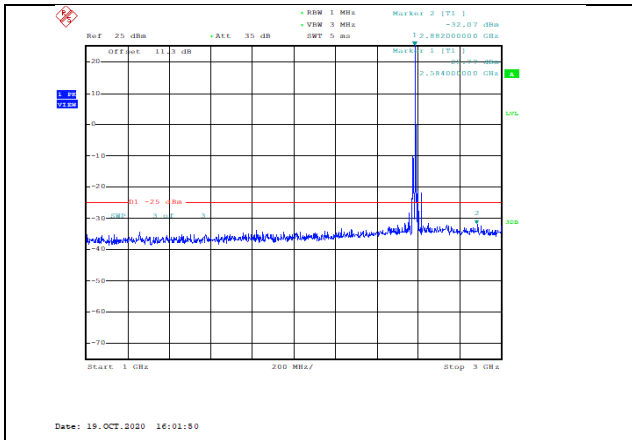

Band41-15MHz-16QAM-40115-1RB#0-Range1:30~1000MHz--37.31-PASS