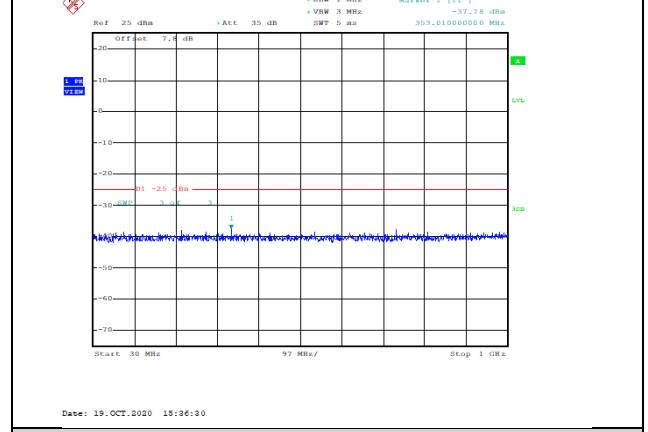

Band38-15MHz-16QAM-38175-1RB#0-Range3:3000~26000MHz--35.94-PASS