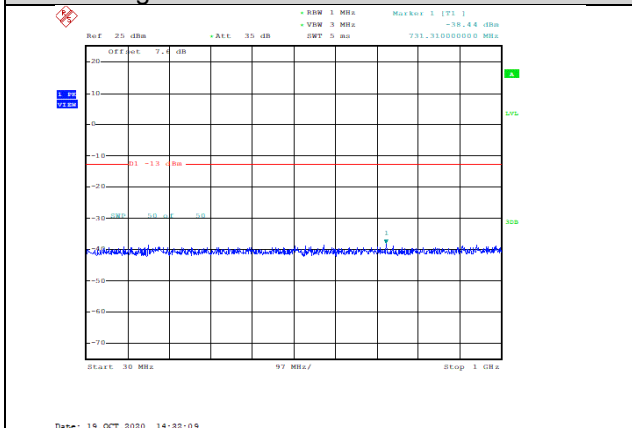

**Band66-15MHz-16QAM-132047-1RB#0-
Range2:1000~2000MHz--32.08-PASS**

Date: 19.OCT.2020 14:32:09