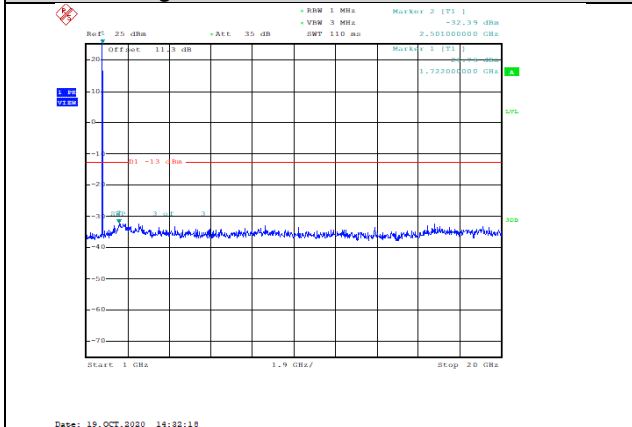

**Band66-15MHz-16QAM-132322-1RB#0-
Range1:30~1000MHz--38.44-PASS**

Date: 19.OCT.2020 14:32:10

**Band66-15MHz-16QAM-132322-1RB#0-
Range2:1000~2000MHz--32.39-PASS**