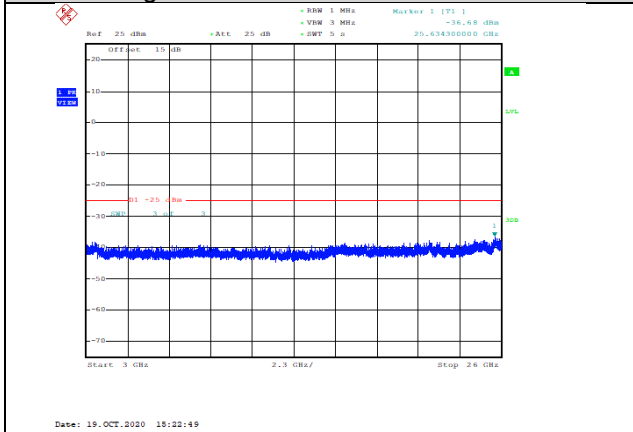

Band38-5MHz-16QAM-38000-1RB#0-Range2:1000~3000MHz--32.18-PASS

Date: 19.OCT.2020 15:22:49