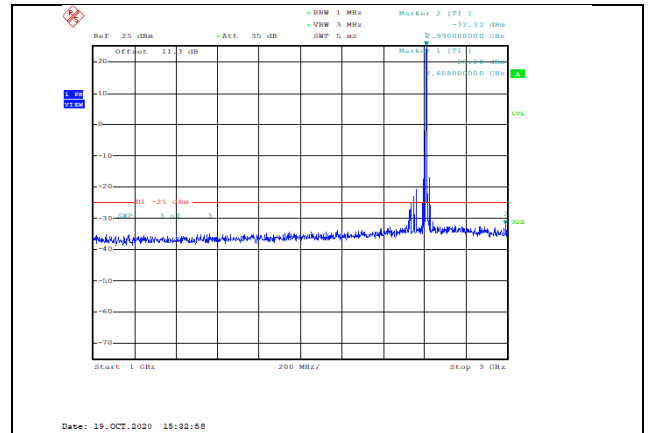

Band38-15MHz-16QAM-38000-1RB#0-Range1:30~1000MHz--37.96-PASS