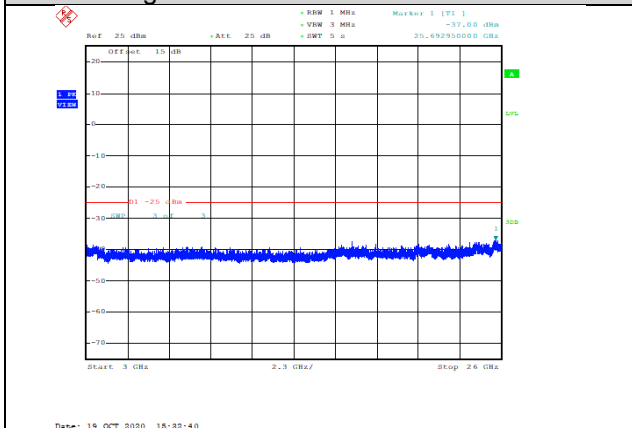

Band38-15MHz-QPSK-38175-1RB#0-Range2:1000~3000MHz--31.61-PASS

Date: 19.OCT.2020 15:32:40