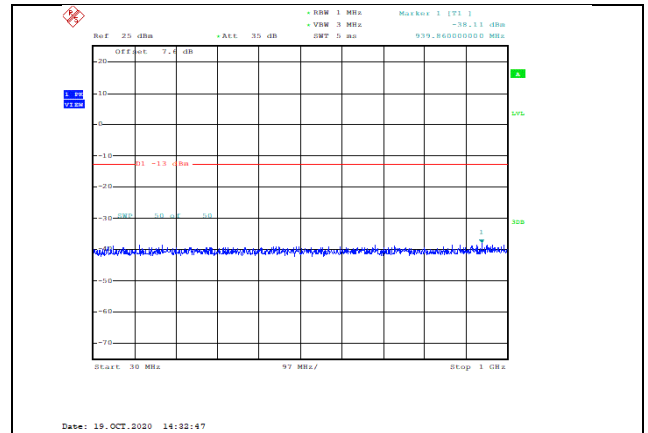

Band66-15MHz-16QAM-132047-1RB#0-Range1:30~1000MHz--37.66-PASS

Date: 19.OCT.2020 14:32:47