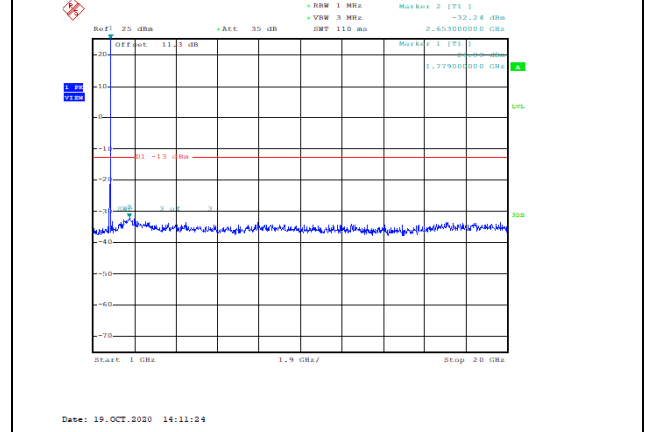

Band66-1.4MHz-16QAM-132665-1RB#0-Range1:30~1000MHz--38.53-PASS