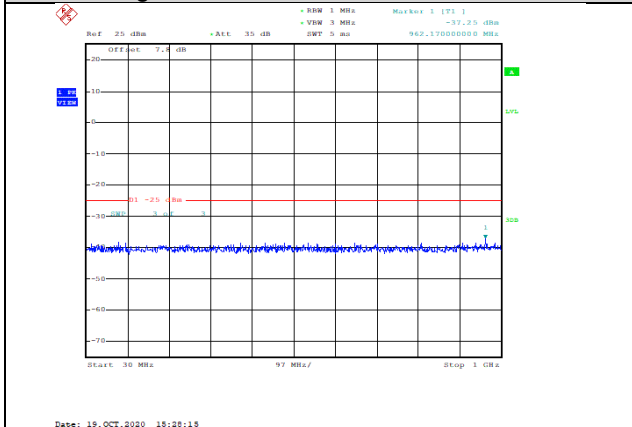

Band38-10MHz-16QAM-38000-1RB#0-Range3:3000~26000MHz--36.62-PASS

Date: 19.OCT.2020 15:28:15

Band38-10MHz-16QAM-38200-1RB#0-Range1:30~1000MHz--37.25-PASS