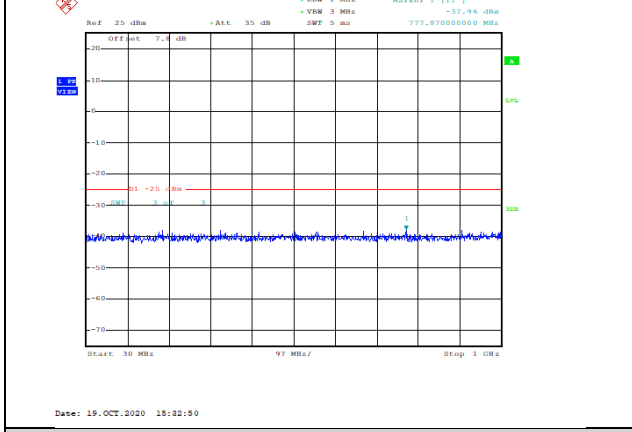

Band38-15MHz-16QAM-38000-1RB#0-Range3:3000~26000MHz--36.47-PASS