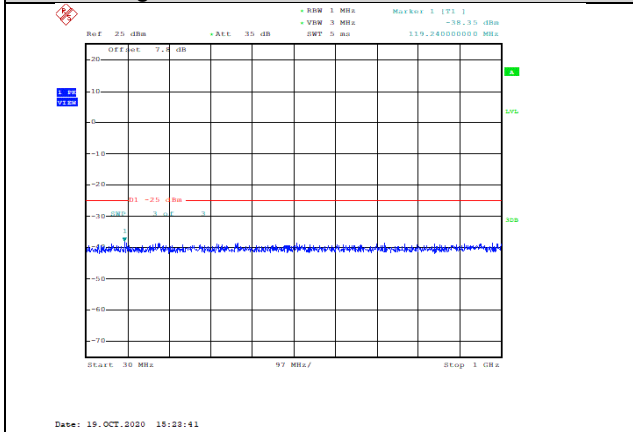

Band38-5MHz-16QAM-38000-1RB#0-Range3:3000~26000MHz--36.68-PASS

Date: 19.OCT.2020 15:22:41

Band38-5MHz-16QAM-38225-1RB#0-Range1:30~1000MHz--38.35-PASS