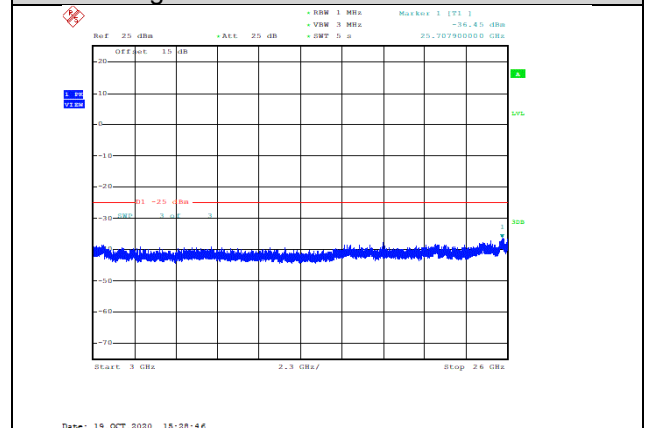

Band38-10MHz-16QAM-38200-1RB#0-Range2:1000~3000MHz--31.24-PASS

Date: 19.OCT.2020 15:28:46