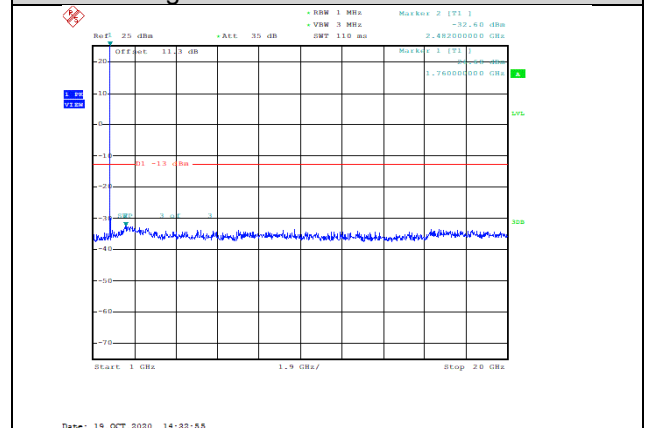

**Band66-15MHz-16QAM-132597-1RB#0-
Range1:30~1000MHz--38.11-PASS**

Date: 19.OCT.2020 14:32:55