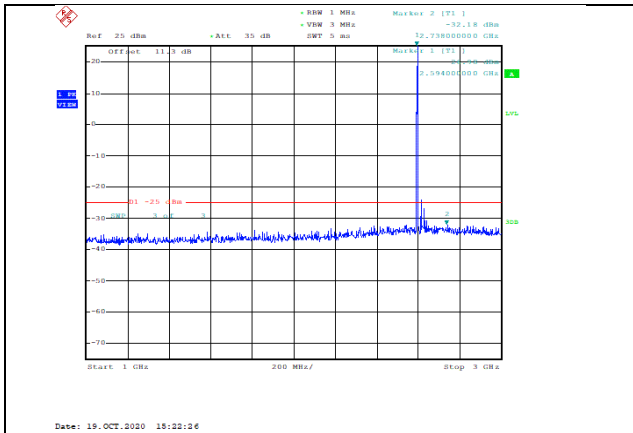

Band38-5MHz-16QAM-37775-1RB#0-Range1:30~1000MHz--37.2-PASS

Date: 19.OCT.2020 15:22:26