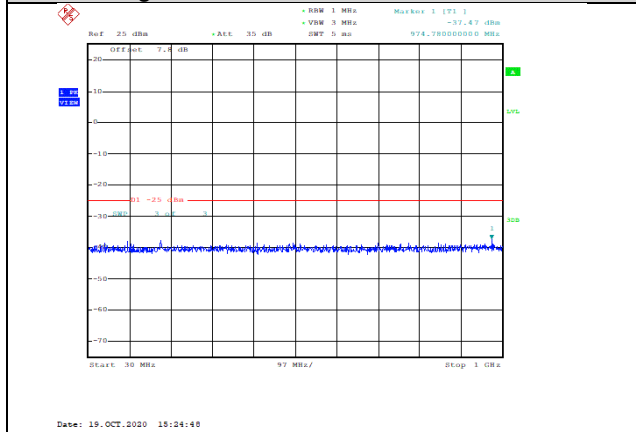

Band38-5MHz-16QAM-38225-1RB#0-Range3:3000~26000MHz--36.22-PASS

Date: 19.OCT.2020 15:24:48