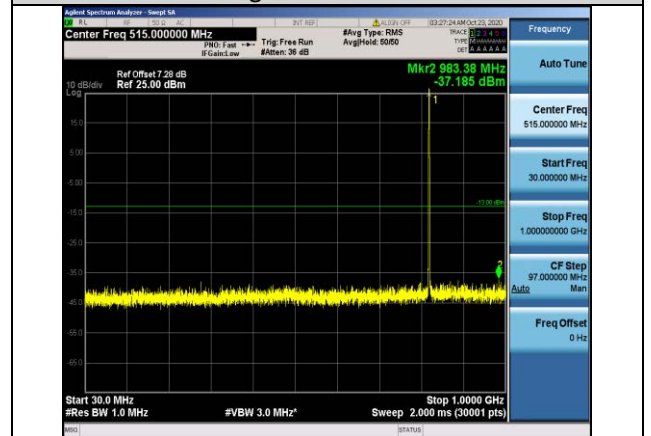

**Band26-1.4MHz-16QAM-26783-1RB#0-
Range1:30~1000MHz**