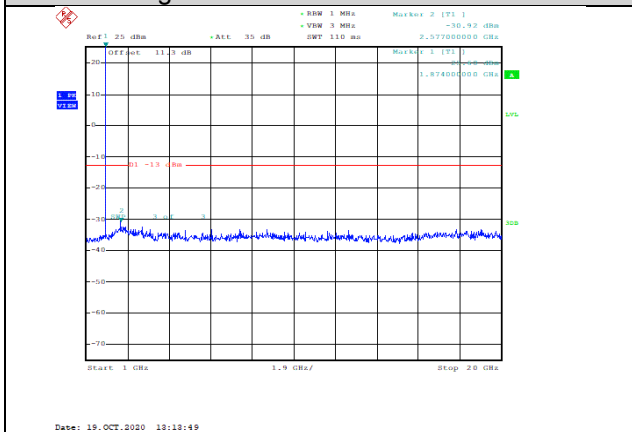

Band2-3MHz-QPSK-18900-1RB#0-Range1:30~1000MHz--38.59-PASS

Date: 19.OCT.2020 18:18:49

Band2-3MHz-QPSK-18900-1RB#0-Range2:1000~2000MHz--30.92-PASS