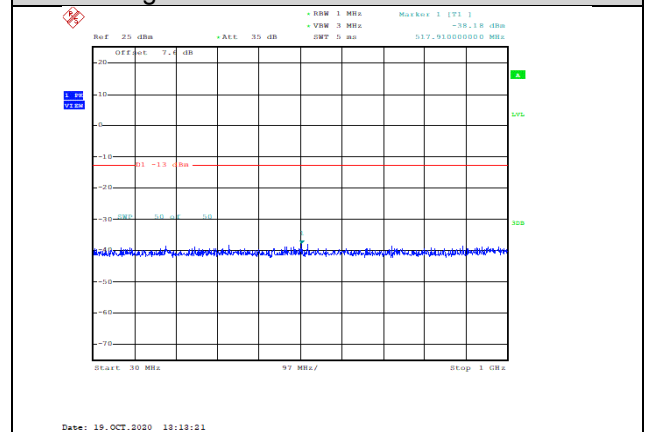

Band2-3MHz-QPSK-19185-1RB#0-Range2:1000~2000MHz--31.65-PASS

Date: 19.OCT.2020 18:18:21