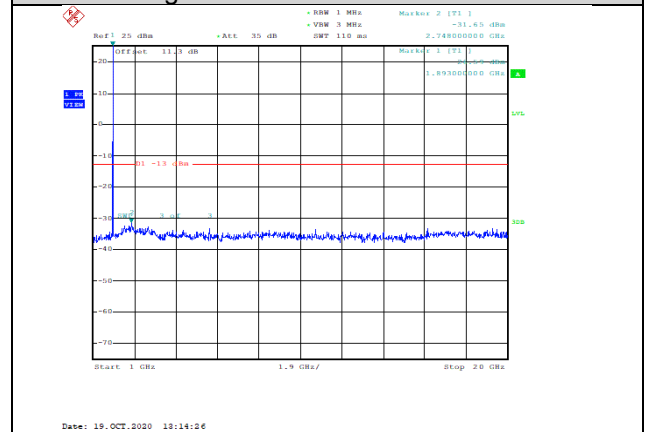

Band2-3MHz-QPSK-19185-1RB#0-Range1:30~1000MHz--38.29-PASS

Date: 19.OCT.2020 18:14:26