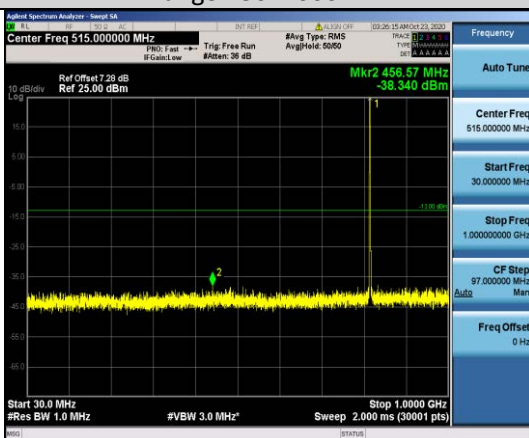

**Band26-1.4MHz-16QAM-26740-1RB#0-
Range1:30~1000MHz**

**Band26-1.4MHz-16QAM-26740-1RB#0-
Range2:1000~10000MHz**