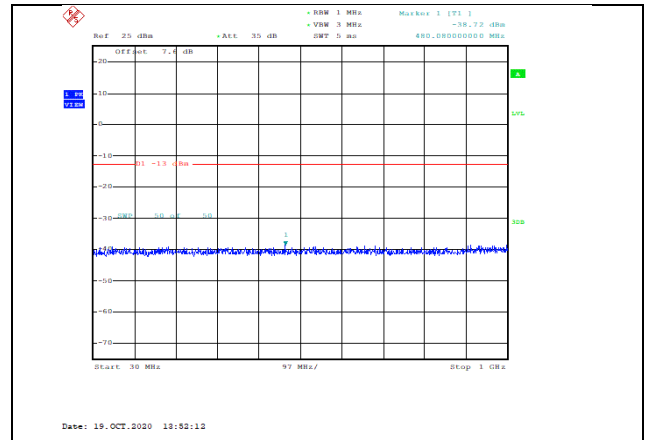

Band4-15MHz-16QAM-20025-1RB#0-Range1:30~1000MHz--38.29-PASS