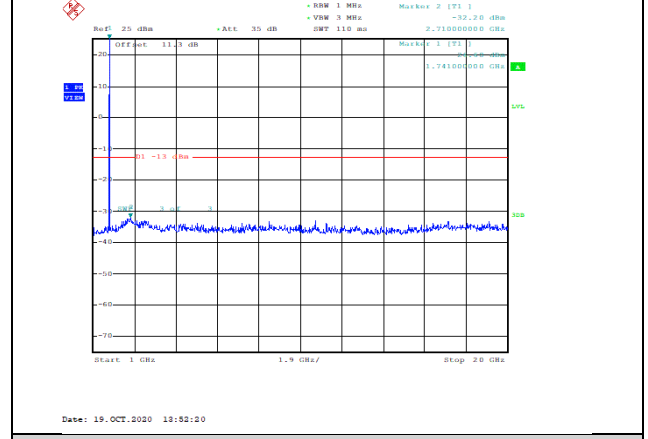

Band4-15MHz-16QAM-20325-1RB#0-Range1:30~1000MHz--38.72-PASS