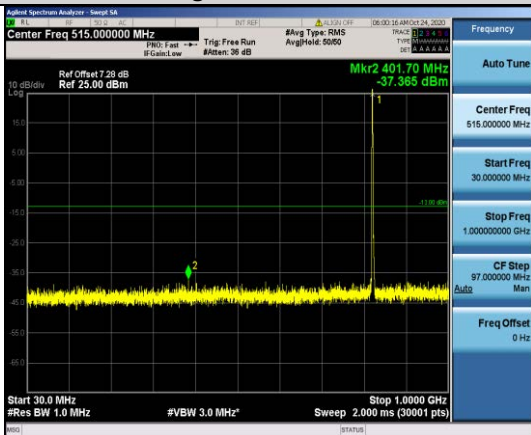

**Band5-3MHz-QPSK-20415-1RB#0-
Range1:30~1000MHz**