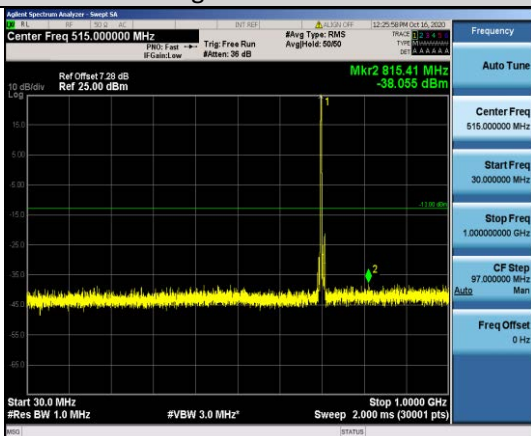

**Band17-10MHz-QPSK-23790-1RB#0-
Range1:30~1000MHz**

**Band17-10MHz-QPSK-23790-1RB#0-
Range2:1000~10000MHz**