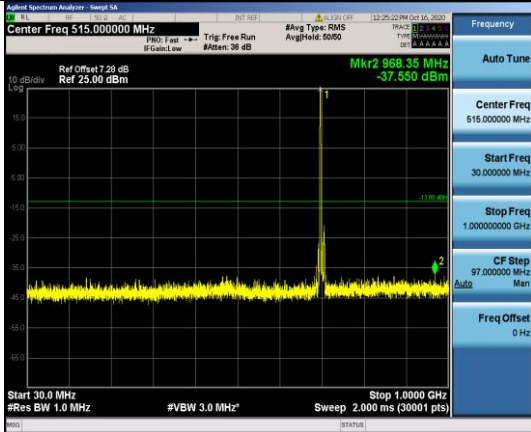

**Band17-10MHz-16QAM-23780-1RB#0-
Range1:30~1000MHz**