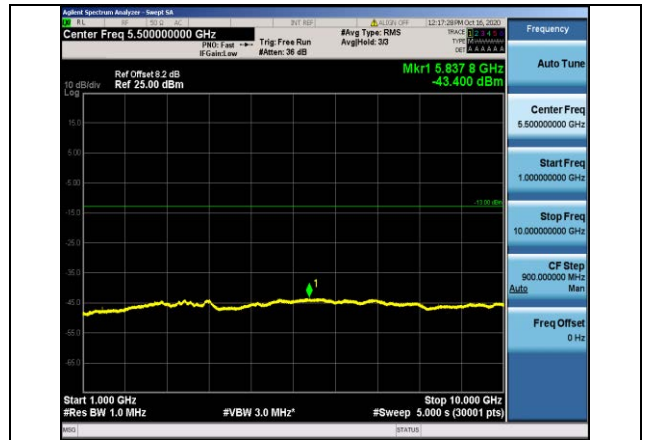

**Band17-5MHz-QPSK-23755-1RB#0-
Range1:30~1000MHz**

**Band17-5MHz-QPSK-23755-1RB#0-
Range2:1000~10000MHz**

**Band17-5MHz-QPSK-23790-1RB#0-
Range1:30~1000MHz**

**Band17-5MHz-QPSK-23790-1RB#0-
Range2:1000~10000MHz**

**Band17-5MHz-QPSK-23825-1RB#0-
Range1:30~1000MHz**

**Band17-5MHz-QPSK-23825-1RB#0-
Range2:1000~10000MHz**