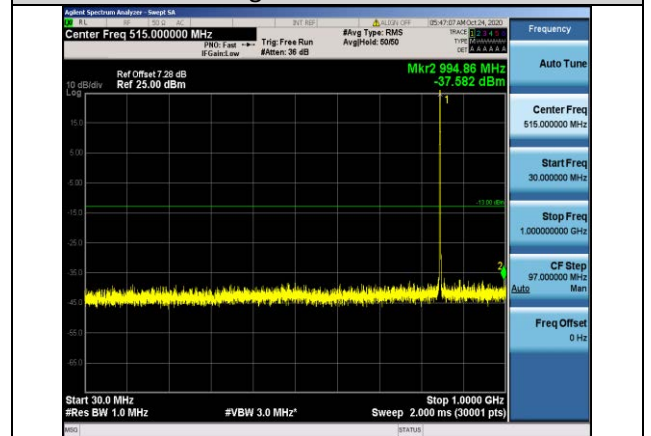

**Band5-1.4MHz-16QAM-20643-1RB#0-
Range1:30~1000MHz**