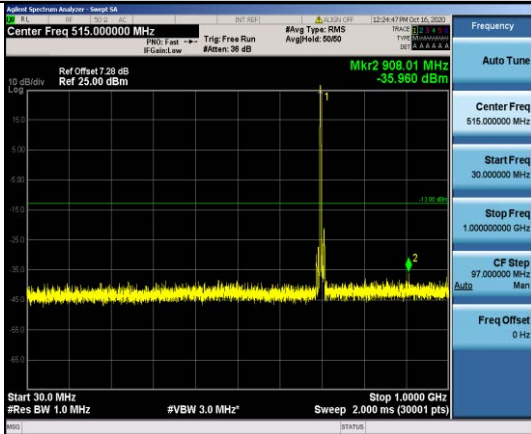

**Band17-10MHz-QPSK-23780-1RB#0-
Range1:30~1000MHz**