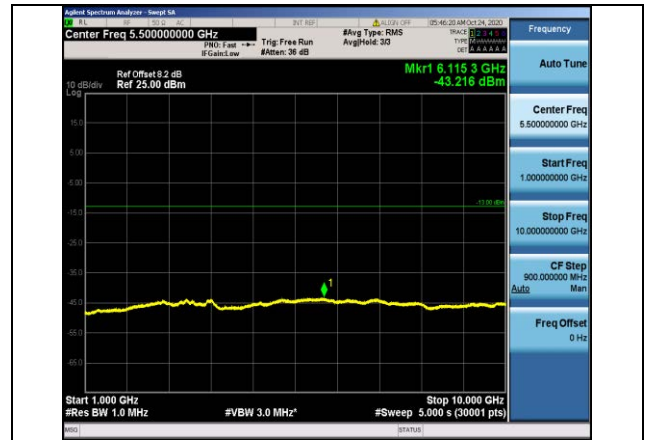

**Band5-1.4MHz-16QAM-20407-1RB#0-
Range1:30~1000MHz**

**Band5-1.4MHz-16QAM-20407-1RB#0-
Range2:1000~10000MHz**

**Band5-1.4MHz-16QAM-20525-1RB#0-
Range1:30~1000MHz**

**Band5-1.4MHz-16QAM-20525-1RB#0-
Range2:1000~10000MHz**