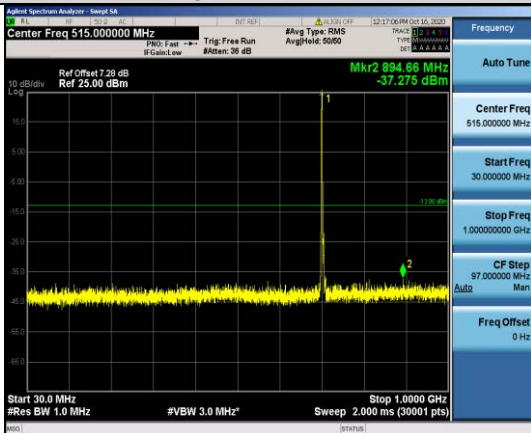

**Band17-5MHz-QPSK-23790-1RB#0-
Range1:30~1000MHz**

**Band17-5MHz-QPSK-23790-1RB#0-
Range2:1000~10000MHz**