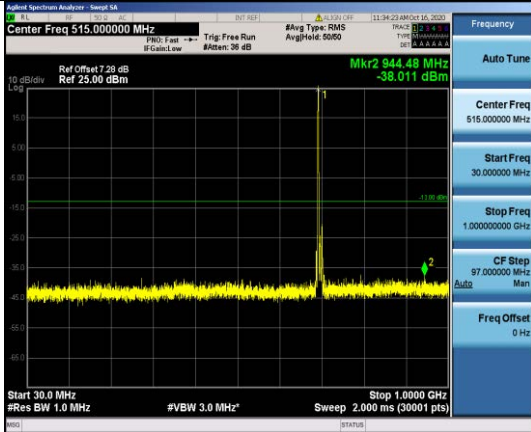

**Band12-10MHz-16QAM-23060-1RB#0-
Range1:30~1000MHz**