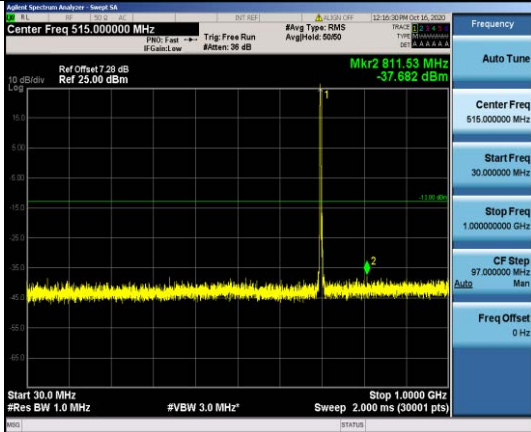

**Band17-5MHz-16QAM-23755-1RB#0-
Range1:30~1000MHz**