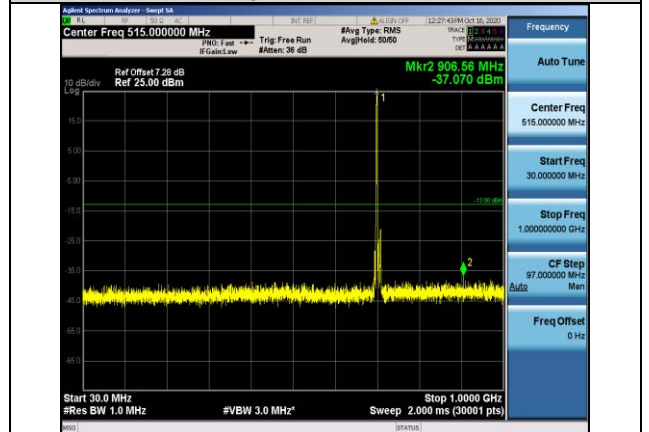

**Band17-10MHz-16QAM-23800-1RB#0-
Range1:30~1000MHz**