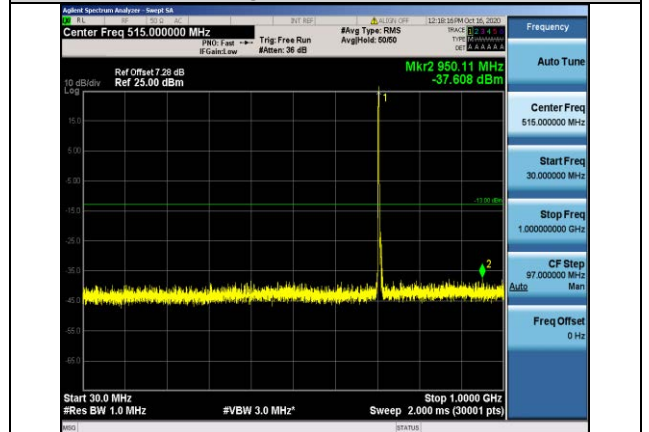

**Band17-5MHz-QPSK-23825-1RB#0-
Range1:30~1000MHz**