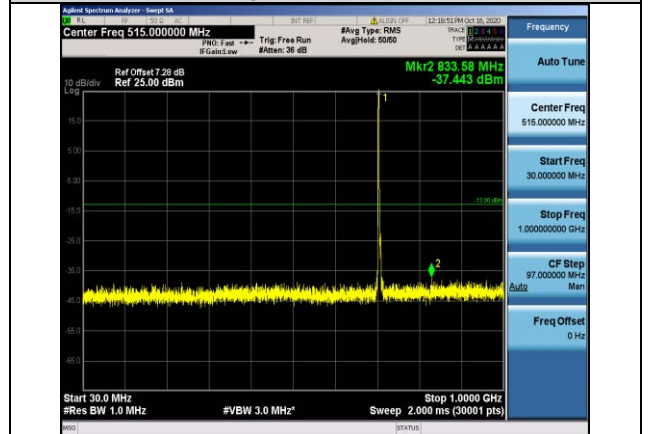

**Band17-5MHz-16QAM-23825-1RB#0-
Range1:30~1000MHz**