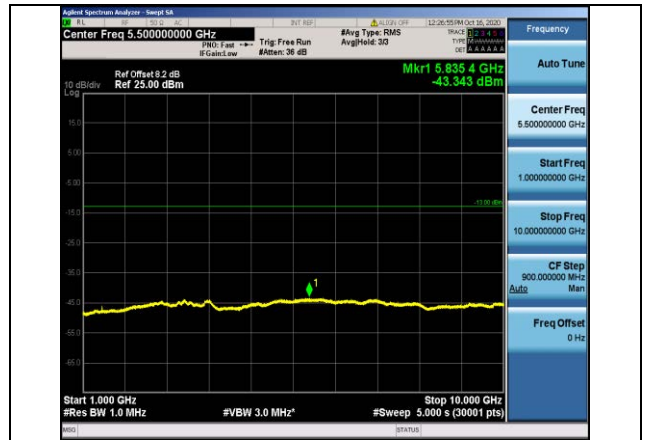

**Band17-10MHz-16QAM-23780-1RB#0-
Range1:30~1000MHz**

**Band17-10MHz-16QAM-23780-1RB#0-
Range2:1000~10000MHz**

**Band17-10MHz-16QAM-23790-1RB#0-
Range1:30~1000MHz**

**Band17-10MHz-16QAM-23790-1RB#0-
Range2:1000~10000MHz**