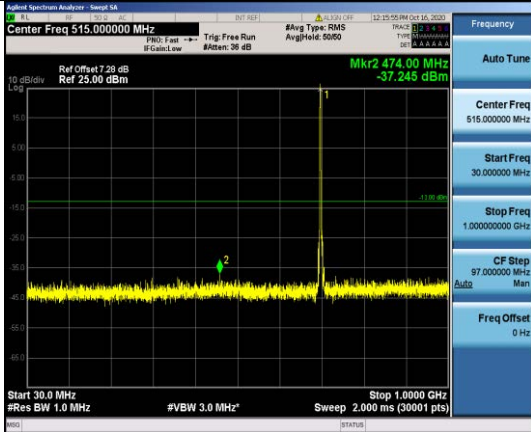

**Band17-5MHz-QPSK-23755-1RB#0-
Range1:30~1000MHz**