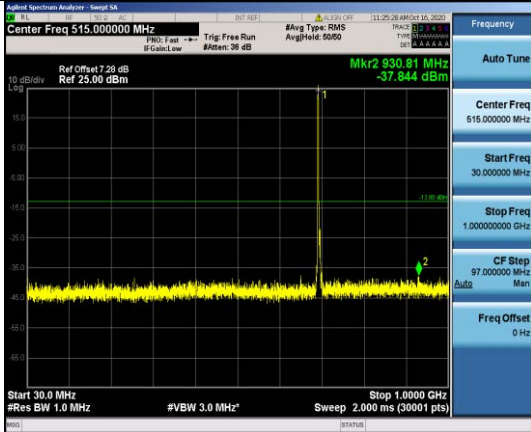

**Band12-5MHz-16QAM-23035-1RB#0-
Range1:30~1000MHz**