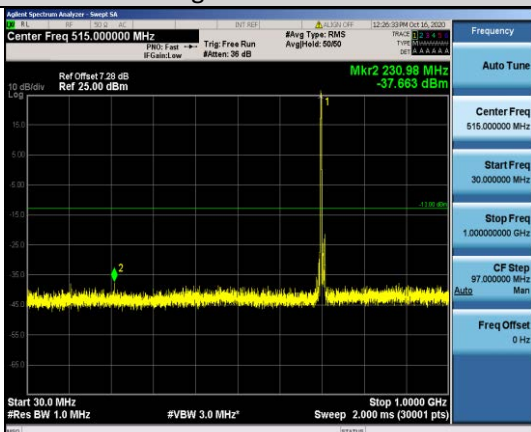

**Band17-10MHz-16QAM-23790-1RB#0-
Range1:30~1000MHz**

**Band17-10MHz-16QAM-23790-1RB#0-
Range2:1000~10000MHz**