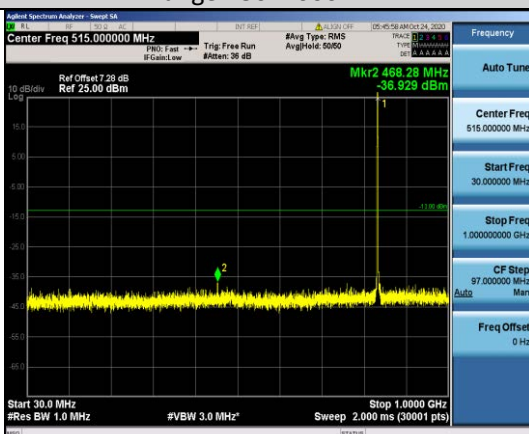

**Band5-1.4MHz-16QAM-20407-1RB#0-
Range1:30~1000MHz**

**Band5-1.4MHz-16QAM-20407-1RB#0-
Range2:1000~10000MHz**

**Band5-1.4MHz-16QAM-20525-1RB#0-
Range1:30~1000MHz**

**Band5-1.4MHz-16QAM-20525-1RB#0-
Range2:1000~10000MHz**