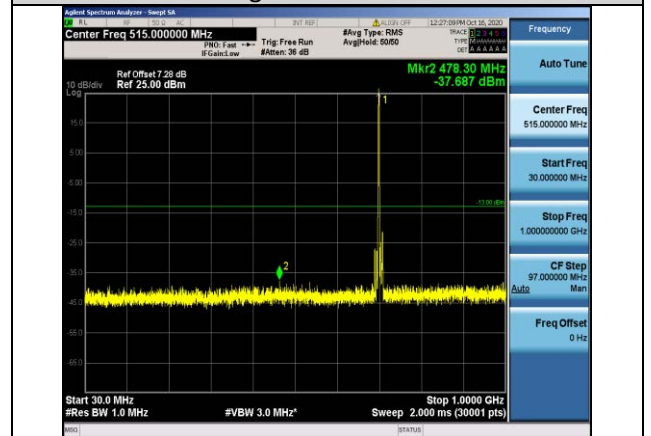

**Band17-10MHz-QPSK-23800-1RB#0-
Range1:30~1000MHz**