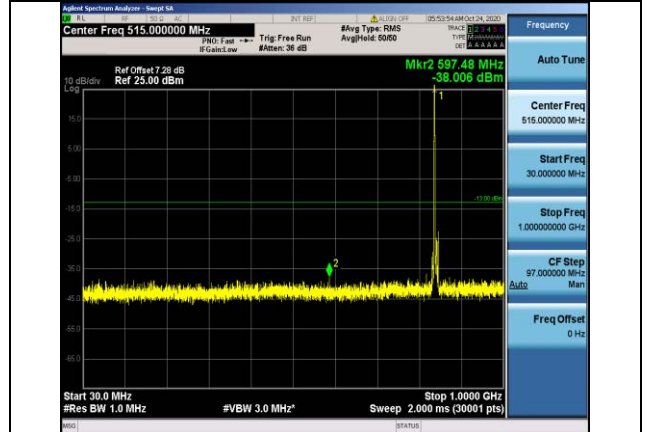

**Band5-10MHz-16QAM-20600-1RB#0-
Range1:30~1000MHz**