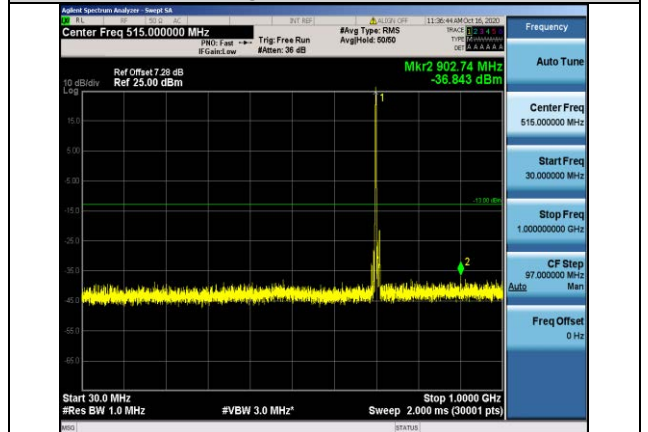

**Band12-10MHz-16QAM-23130-1RB#0-
Range1:30~1000MHz**