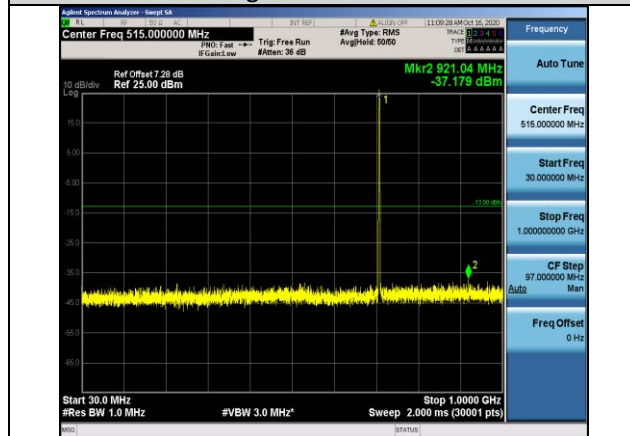

**Band12-1.4MHz-16QAM-23173-1RB#0-
Range1:30~1000MHz**