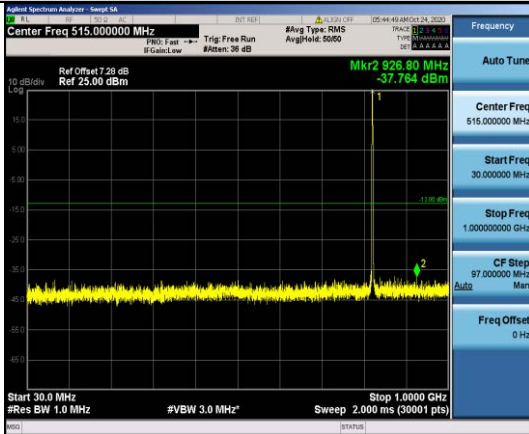

**Band5-1.4MHz-16QAM-20407-1RB#0-
Range1:30~1000MHz**

**Band5-1.4MHz-16QAM-20407-1RB#0-
Range2:1000~10000MHz**

**Band5-1.4MHz-16QAM-20525-1RB#0-
Range1:30~1000MHz**

**Band5-1.4MHz-16QAM-20525-1RB#0-
Range2:1000~10000MHz**