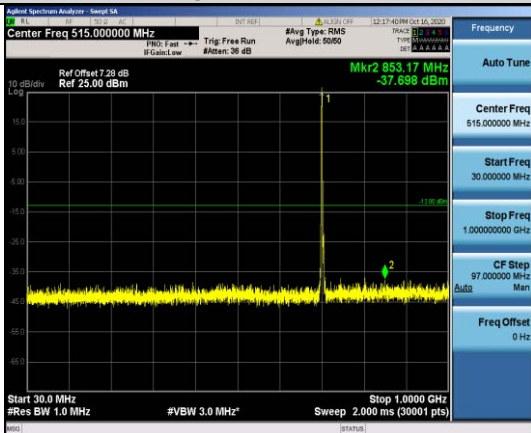

**Band17-5MHz-16QAM-23790-1RB#0-
Range1:30~1000MHz**

**Band17-5MHz-16QAM-23790-1RB#0-
Range2:1000~10000MHz**