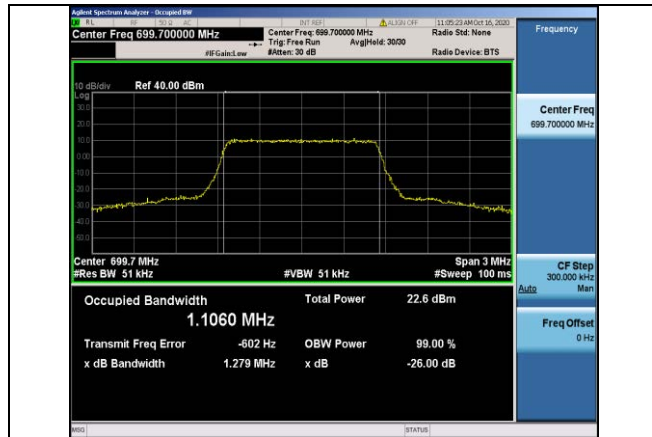

Band7-20MHz-QPSK-21100-100RB#0-17.946

Band7-15MHz-16QAM-21100-75RB#0-13.455

Band7-15MHz-16QAM-21375-75RB#0-13.453

Band7-20MHz-QPSK-20850-100RB#0-17.945

Band7-20MHz-16QAM-20850-100RB#0-17.962

Band12-1.4MHz-QPSK-23095-6RB#0-1.1086