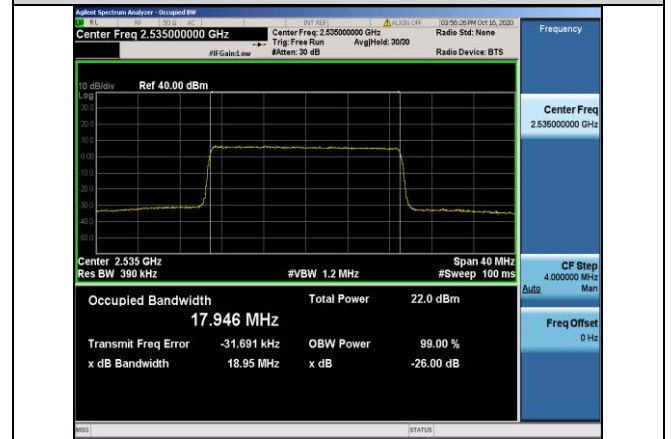

Band7-15MHz-16QAM-20825-75RB#0-13.459

Band7-20MHz-QPSK-21100-100RB#0-17.946

Band7-15MHz-16QAM-21100-75RB#0-13.455

Band7-15MHz-16QAM-21375-75RB#0-13.453

Band7-20MHz-QPSK-20850-100RB#0-17.945