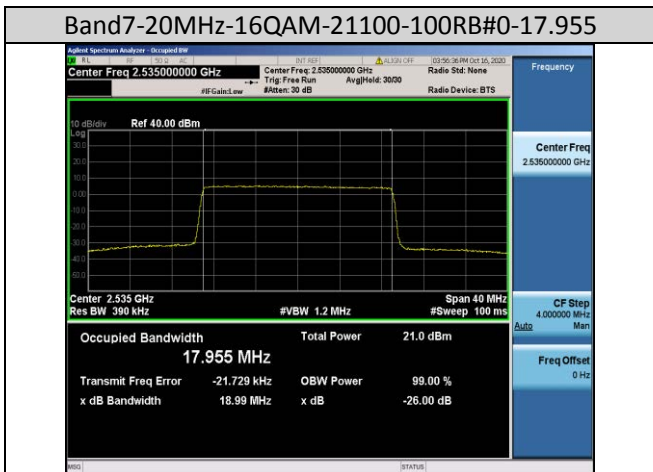

Band7-20MHz-QPSK-21100-100RB#0-17.946

Band7-15MHz-16QAM-21100-75RB#0-13.455

Band7-15MHz-16QAM-21375-75RB#0-13.453

Band7-20MHz-QPSK-20850-100RB#0-17.945

Band7-20MHz-16QAM-20850-100RB#0-17.962

Band12-1.4MHz-QPSK-23095-6RB#0-1.1086