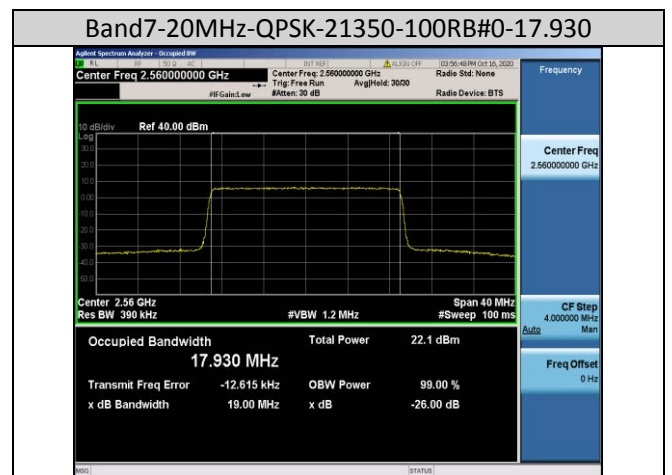

Band7-15MHz-16QAM-21375-75RB#0-13.453

Band7-20MHz-QPSK-20850-100RB#0-17.945