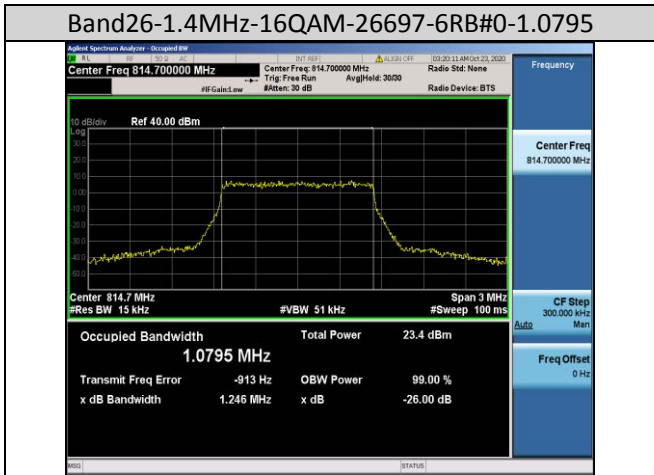

Band26-1.4MHz-16QAM-26697-6RB#0-1.0795

Band26-3MHz-QPSK-26740-15RB#0-2.6852