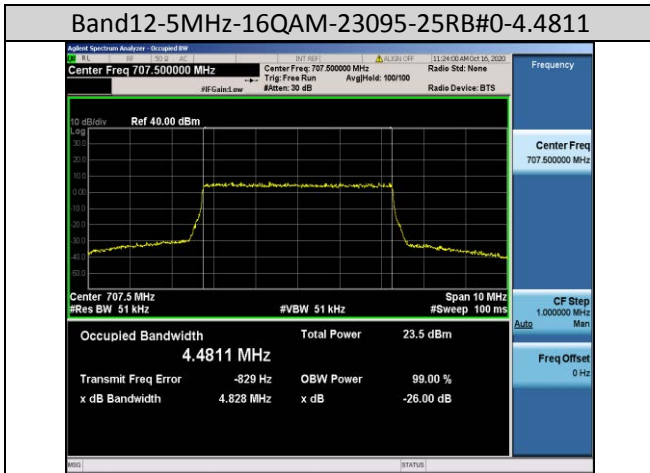

Band12-5MHz-16QAM-23035-25RB#0-4.4740

Band12-10MHz-QPSK-23095-50RB#0-8.9057

Band12-5MHz-16QAM-23155-25RB#0-4.4782

Band12-10MHz-QPSK-23060-50RB#0-8.9118