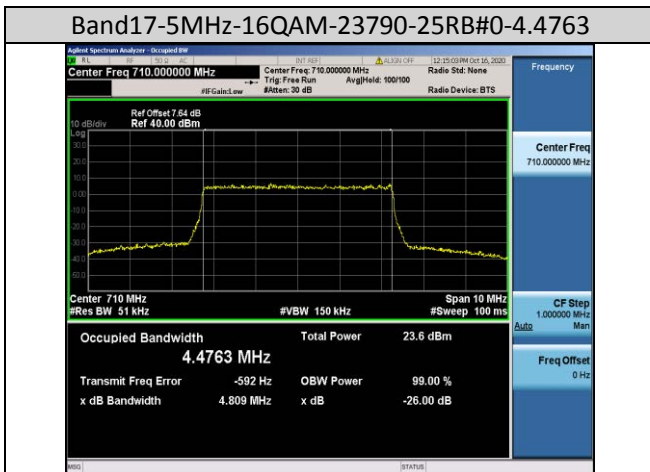

Band17-5MHz-16QAM-23755-25RB#0-4.4720

Band17-10MHz-QPSK-23790-50RB#0-8.9334

Band17-5MHz-16QAM-23825-25RB#0-4.4734

Band17-10MHz-QPSK-23780-50RB#0-8.9260