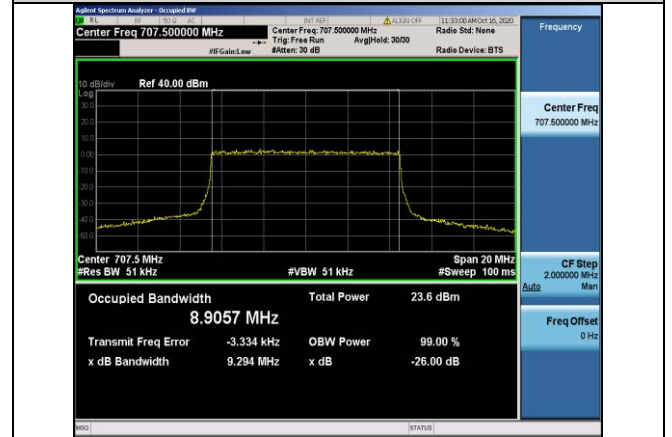

Band12-5MHz-16QAM-23035-25RB#0-4.4740

Band12-10MHz-QPSK-23095-50RB#0-8.9057

Band12-5MHz-16QAM-23155-25RB#0-4.4782

Band12-10MHz-QPSK-23060-50RB#0-8.9118