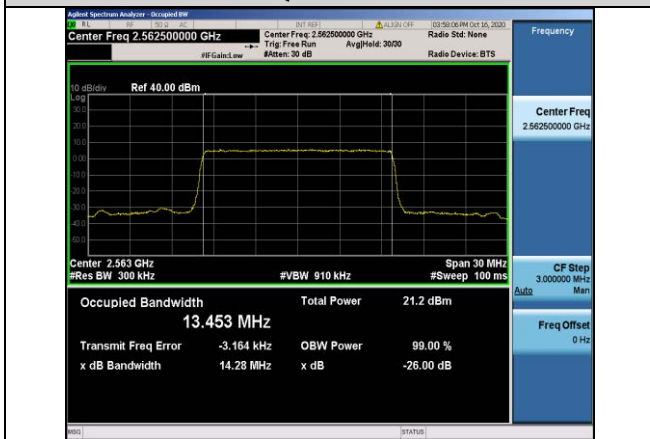

Band7-15MHz-16QAM-21375-75RB#0-13.453

Band7-20MHz-QPSK-20850-100RB#0-17.945