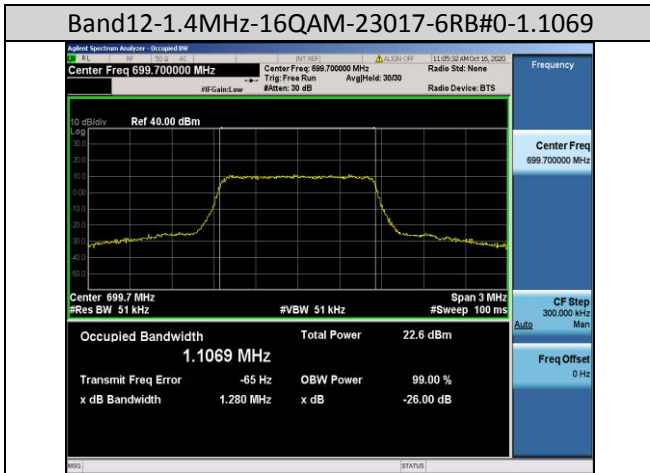

Band12-1.4MHz-16QAM-23017-6RB#0-1.1069