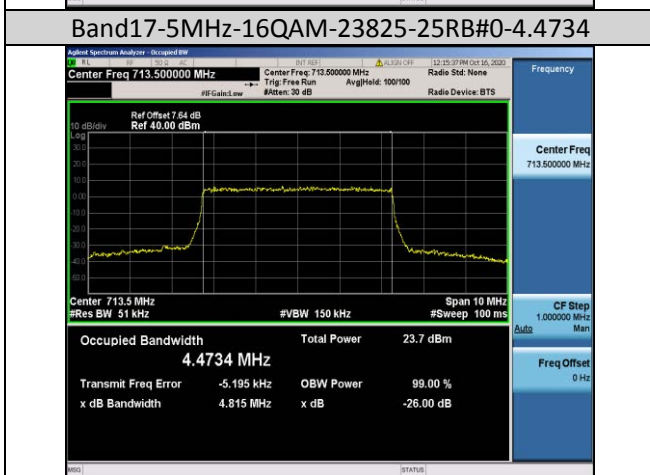

Band17-5MHz-16QAM-23825-25RB#0-4.4734

Band17-10MHz-QPSK-23780-50RB#0-8.9260