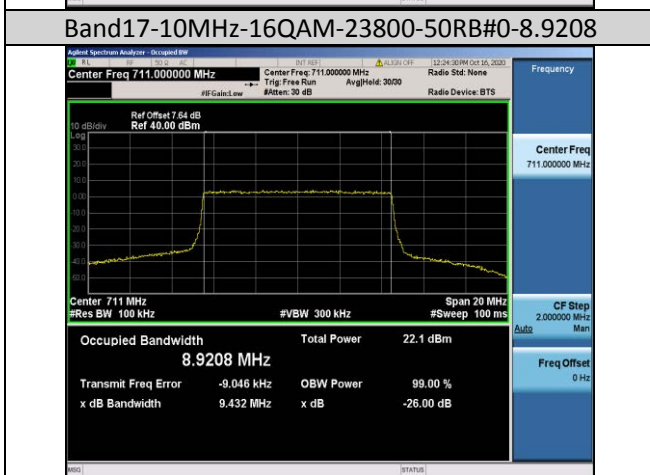

Band17-10MHz-16QAM-23800-50RB#0-8.9208

Band26-1.4MHz-QPSK-26697-6RB#0-1.0802