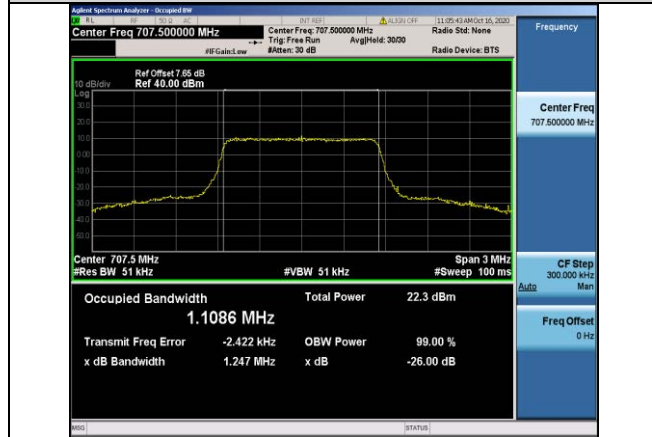

Band7-20MHz-QPSK-21100-100RB#0-17.946

Band7-15MHz-16QAM-21100-75RB#0-13.455

Band7-15MHz-16QAM-21375-75RB#0-13.453

Band7-20MHz-QPSK-20850-100RB#0-17.945

Band7-20MHz-16QAM-20850-100RB#0-17.962

Band12-1.4MHz-QPSK-23095-6RB#0-1.1086