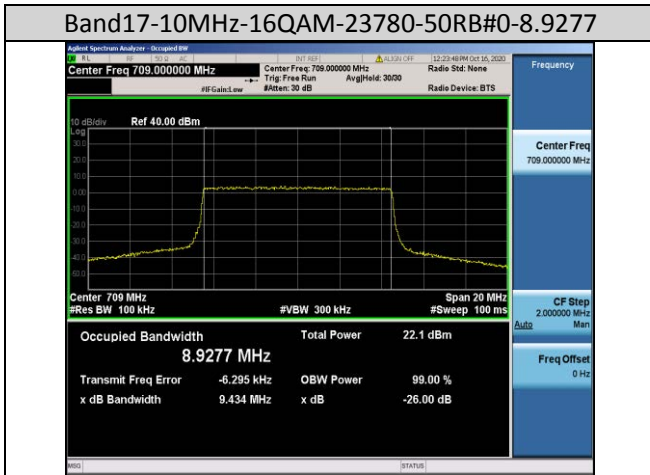

Band17-10MHz-QPSK-23790-50RB#0-8.9334

Band17-5MHz-16QAM-23825-25RB#0-4.4734

Band17-10MHz-QPSK-23780-50RB#0-8.9260

Band17-10MHz-16QAM-23780-50RB#0-8.9277

Band26-1.4MHz-QPSK-26740-6RB#0-1.0815

Band17-10MHz-16QAM-23790-50RB#0-8.9299