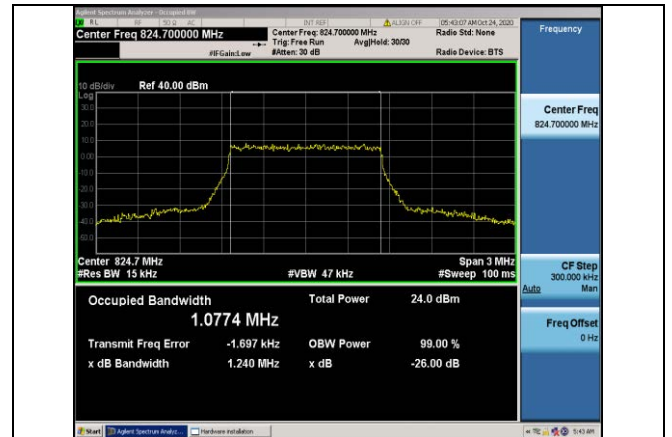

Band4-20MHz-16QAM-20050-100RB#0-17.848

Band5-1.4MHz-QPSK-20525-6RB#0-1.0776

Band4-20MHz-16QAM-20175-100RB#0-17.864

Band5-1.4MHz-QPSK-20643-6RB#0-1.0786

Band4-20MHz-16QAM-20300-100RB#0-17.867

Band5-1.4MHz-QPSK-20407-6RB#0-1.0774