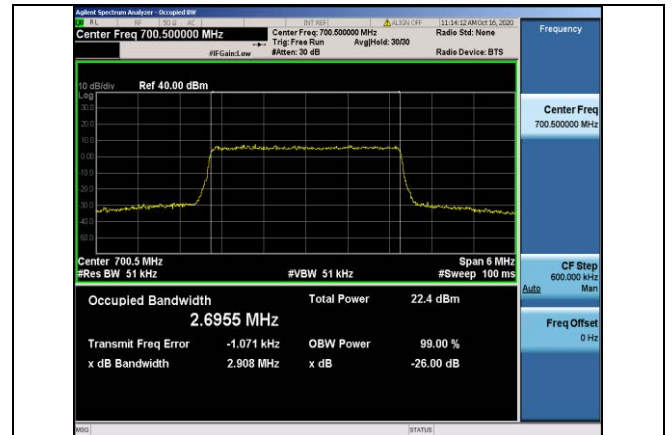

Band12-1.4MHz-16QAM-23017-6RB#0-1.1069