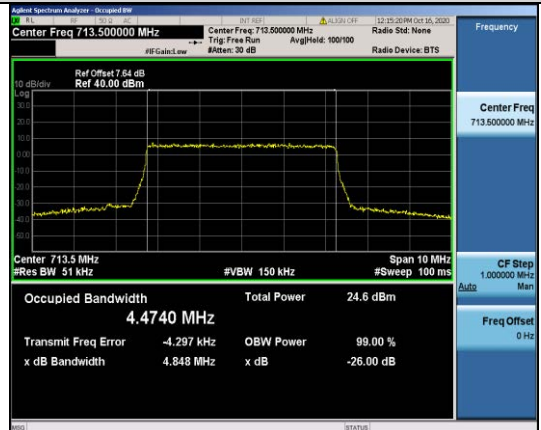

Band17-5MHz-QPSK-23825-25RB#0-4.4740

Band12-10MHz-16QAM-23130-50RB#0-8.9159