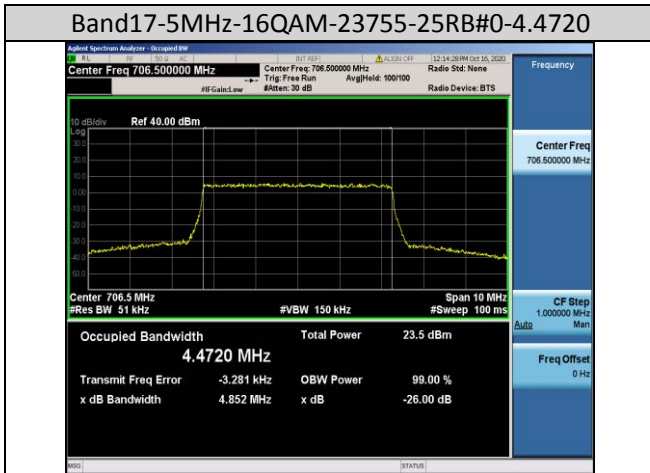

Band17-5MHz-QPSK-23790-25RB#0-4.4774

Band12-10MHz-16QAM-23095-50RB#0-8.9117

Band17-5MHz-QPSK-23825-25RB#0-4.4740

Band12-10MHz-16QAM-23130-50RB#0-8.9159

Band17-5MHz-QPSK-23755-25RB#0-4.4732

Band17-5MHz-16QAM-23755-25RB#0-4.4720