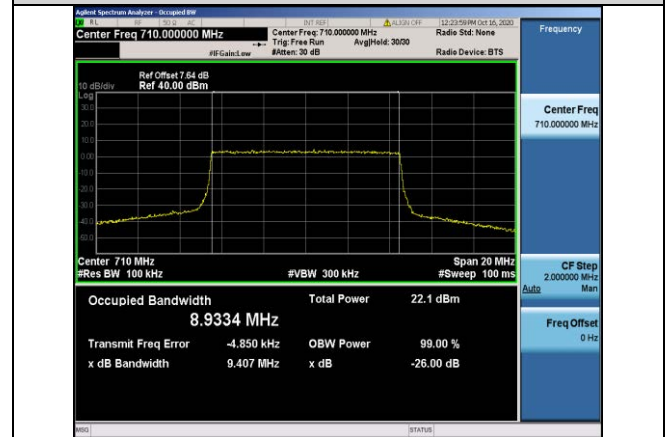

Band17-5MHz-16QAM-23755-25RB#0-4.4720

Band17-10MHz-QPSK-23790-50RB#0-8.9334

Band17-5MHz-16QAM-23825-25RB#0-4.4734

Band17-10MHz-QPSK-23780-50RB#0-8.9260