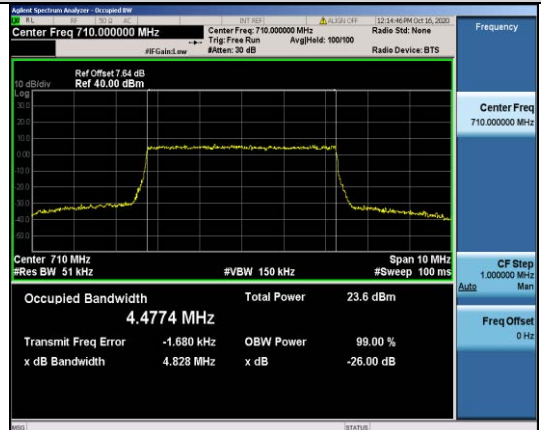

Band12-10MHz-16QAM-23060-50RB#0-8.9160

Band17-5MHz-QPSK-23790-25RB#0-4.4774

Band12-10MHz-16QAM-23095-50RB#0-8.9117

Band17-5MHz-QPSK-23825-25RB#0-4.4740

Band12-10MHz-16QAM-23130-50RB#0-8.9159

Band17-5MHz-QPSK-23755-25RB#0-4.4732