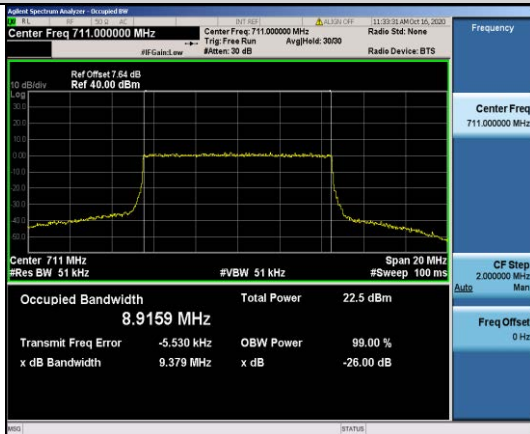

Band17-5MHz-QPSK-23825-25RB#0-4.4740

Band12-10MHz-16QAM-23130-50RB#0-8.9159