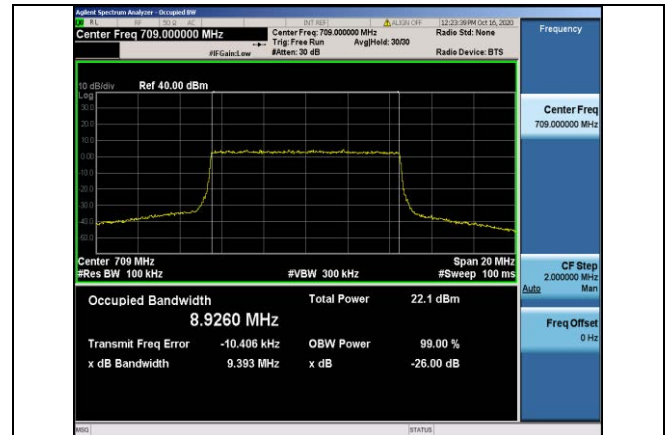

Band17-5MHz-QPSK-23790-25RB#0-4.4774

Band12-10MHz-16QAM-23095-50RB#0-8.9117

Band17-5MHz-QPSK-23825-25RB#0-4.4740

Band12-10MHz-16QAM-23130-50RB#0-8.9159

Band17-5MHz-QPSK-23755-25RB#0-4.4732

Band17-5MHz-16QAM-23755-25RB#0-4.4720