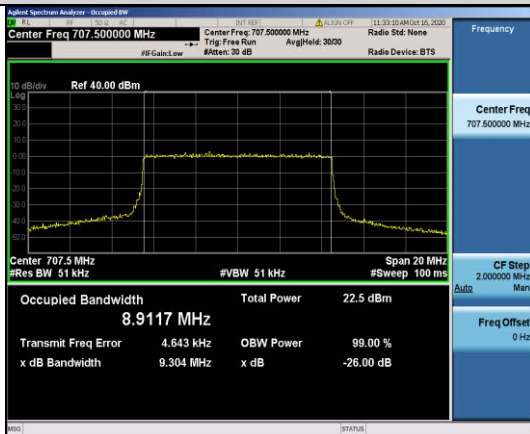

Band12-10MHz-16QAM-23060-50RB#0-8.9160

Band17-5MHz-QPSK-23790-25RB#0-4.4774

Band12-10MHz-16QAM-23095-50RB#0-8.9117

Band17-5MHz-QPSK-23825-25RB#0-4.4740

Band12-10MHz-16QAM-23130-50RB#0-8.9159

Band17-5MHz-QPSK-23755-25RB#0-4.4732