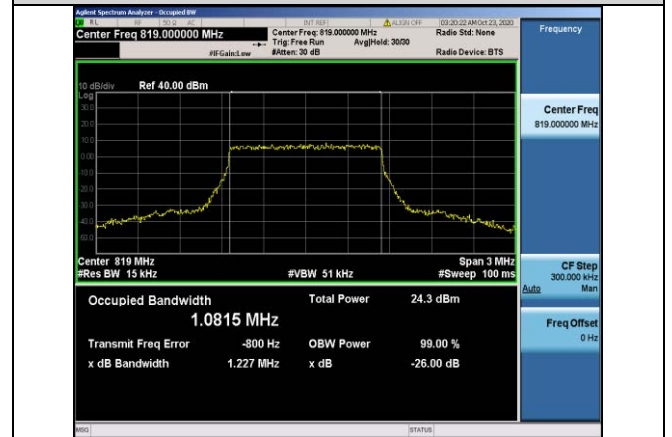

Band17-10MHz-QPSK-23790-50RB#0-8.9334

Band17-5MHz-16QAM-23825-25RB#0-4.4734

Band17-10MHz-QPSK-23780-50RB#0-8.9260

Band17-10MHz-16QAM-23780-50RB#0-8.9277

Band26-1.4MHz-QPSK-26740-6RB#0-1.0815

Band17-10MHz-16QAM-23790-50RB#0-8.9299