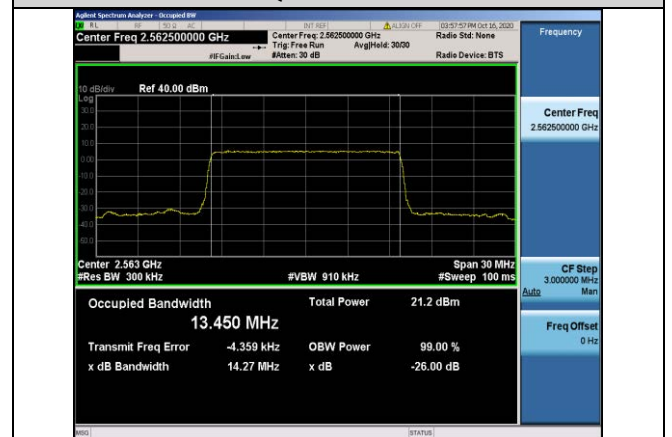

Band7-10MHz-QPSK-20800-50RB#0-8.9789

Band7-10MHz-16QAM-20800-50RB#0-8.9830

Band7-15MHz-QPSK-21100-75RB#0-13.462

Band7-15MHz-QPSK-21375-75RB#0-13.450

Band7-15MHz-QPSK-20825-75RB#0-13.462

Band7-15MHz-16QAM-20825-75RB#0-13.459