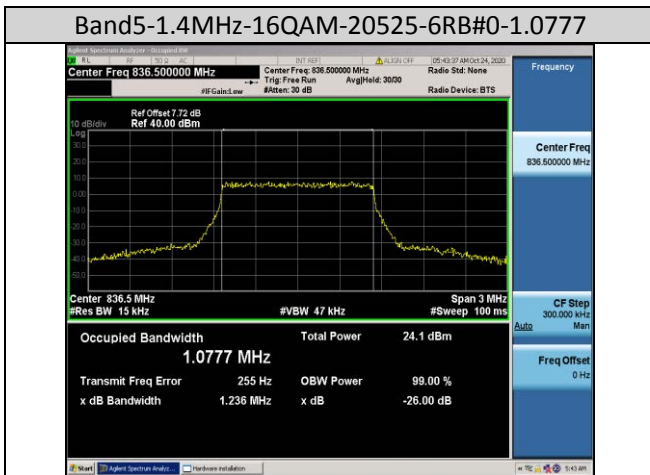

Band5-1.4MHz-16QAM-20407-6RB#0-1.0788

Band5-3MHz-QPSK-20525-15RB#0-2.6859

Band5-1.4MHz-16QAM-20525-6RB#0-1.0777

Band5-1.4MHz-16QAM-20643-6RB#0-1.0776

Band5-3MHz-QPSK-20415-15RB#0-2.6883