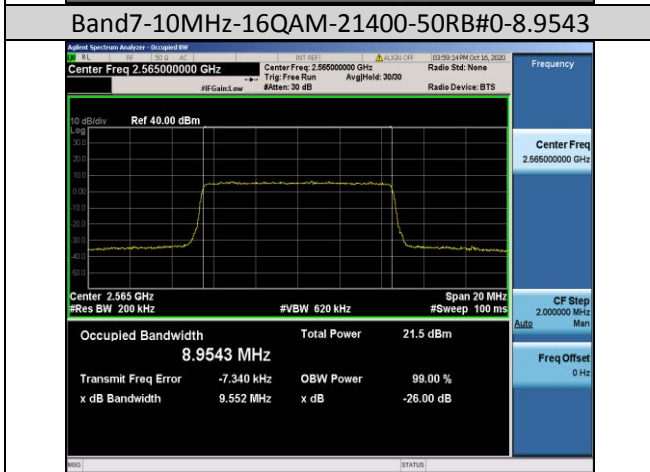

Band7-10MHz-QPSK-20800-50RB#0-8.9789

Band7-10MHz-16QAM-20800-50RB#0-8.9830

Band7-15MHz-QPSK-21100-75RB#0-13.462

Band7-15MHz-QPSK-21375-75RB#0-13.450

Band7-15MHz-QPSK-20825-75RB#0-13.462

Band7-15MHz-16QAM-20825-75RB#0-13.459