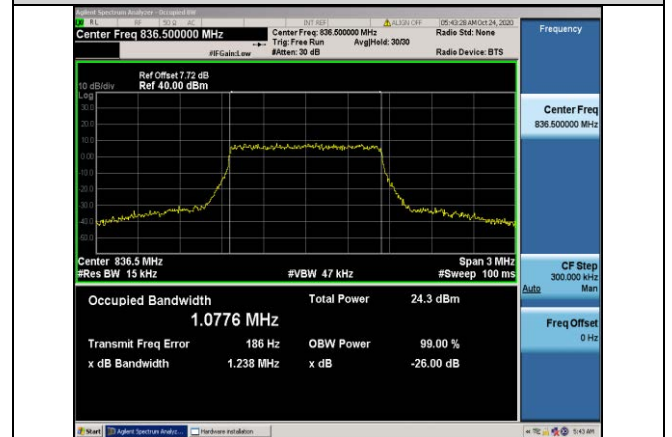

Band4-20MHz-16QAM-20050-100RB#0-17.848

Band5-1.4MHz-QPSK-20525-6RB#0-1.0776

Band4-20MHz-16QAM-20175-100RB#0-17.864

Band5-1.4MHz-QPSK-20643-6RB#0-1.0786

Band4-20MHz-16QAM-20300-100RB#0-17.867

Band5-1.4MHz-QPSK-20407-6RB#0-1.0774