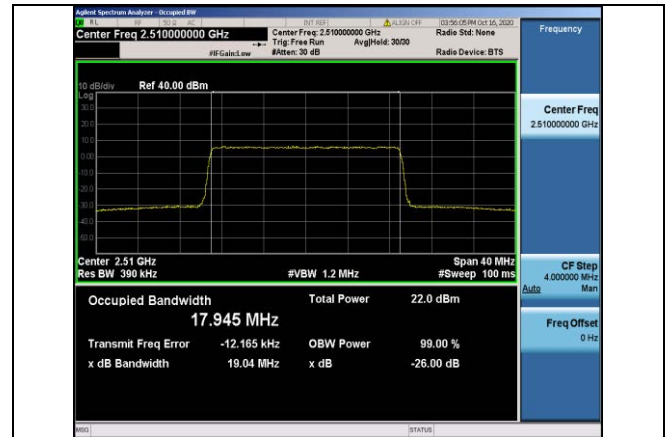

Band7-10MHz-QPSK-20800-50RB#0-8.9789

Band7-10MHz-16QAM-20800-50RB#0-8.9830

Band7-15MHz-QPSK-21100-75RB#0-13.462

Band7-15MHz-QPSK-21375-75RB#0-13.450

Band7-15MHz-QPSK-20825-75RB#0-13.462

Band7-15MHz-16QAM-20825-75RB#0-13.459