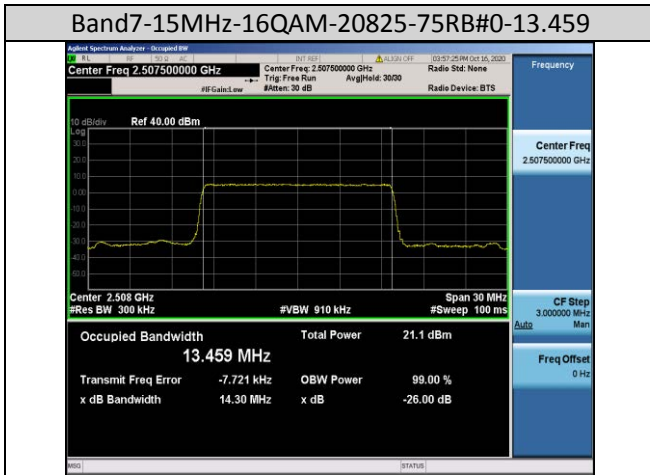

Band7-10MHz-QPSK-20800-50RB#0-8.9789

Band7-10MHz-16QAM-20800-50RB#0-8.9830

Band7-15MHz-QPSK-21100-75RB#0-13.462

Band7-15MHz-QPSK-21375-75RB#0-13.450

Band7-15MHz-QPSK-20825-75RB#0-13.462

Band7-15MHz-16QAM-20825-75RB#0-13.459