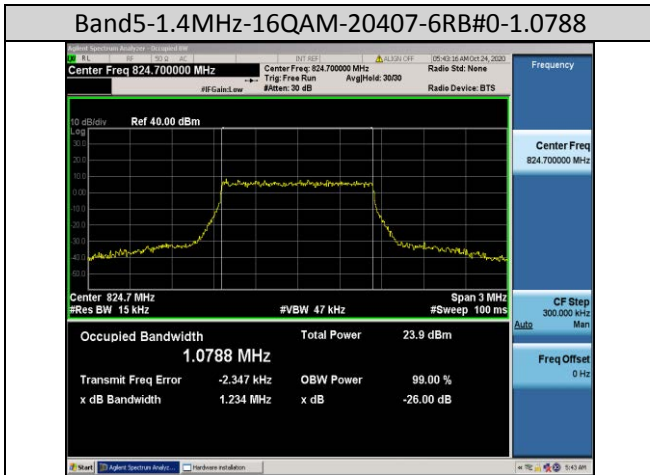

Band5-1.4MHz-16QAM-20407-6RB#0-1.0788

Band5-3MHz-QPSK-20525-15RB#0-2.6859

Band5-1.4MHz-16QAM-20525-6RB#0-1.0777