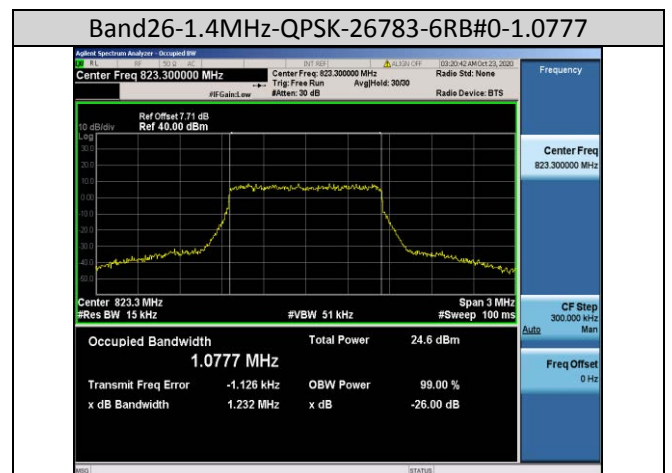

Band17-10MHz-QPSK-23790-50RB#0-8.9334

Band17-5MHz-16QAM-23825-25RB#0-4.4734

Band17-10MHz-QPSK-23780-50RB#0-8.9260

Band17-10MHz-16QAM-23780-50RB#0-8.9277

Band26-1.4MHz-QPSK-26740-6RB#0-1.0815

Band17-10MHz-16QAM-23790-50RB#0-8.9299