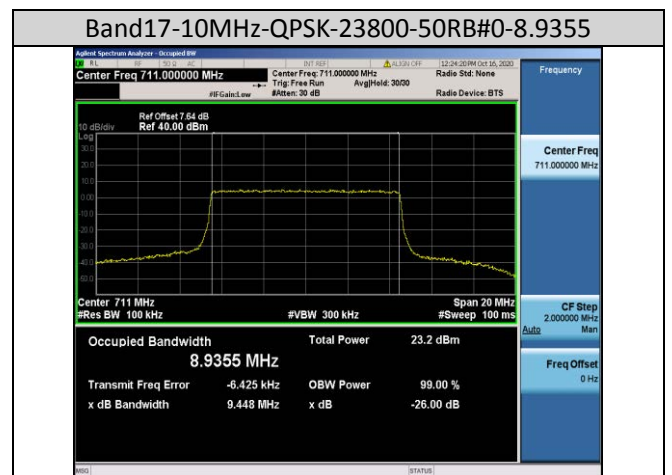

Band17-5MHz-16QAM-23825-25RB#0-4.4734

Band17-10MHz-QPSK-23780-50RB#0-8.9260