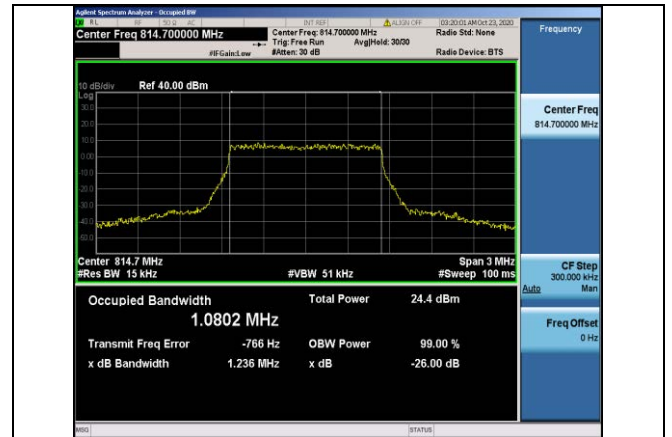

Band17-10MHz-QPSK-23790-50RB#0-8.9334

Band17-5MHz-16QAM-23825-25RB#0-4.4734

Band17-10MHz-QPSK-23780-50RB#0-8.9260

Band17-10MHz-16QAM-23780-50RB#0-8.9277

Band26-1.4MHz-QPSK-26740-6RB#0-1.0815

Band17-10MHz-16QAM-23790-50RB#0-8.9299