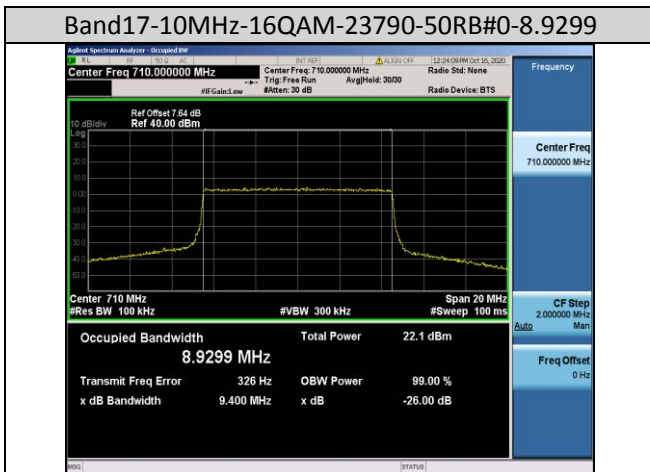

Band17-10MHz-QPSK-23790-50RB#0-8.9334

Band17-5MHz-16QAM-23825-25RB#0-4.4734

Band17-10MHz-QPSK-23780-50RB#0-8.9260

Band17-10MHz-16QAM-23780-50RB#0-8.9277

Band26-1.4MHz-QPSK-26740-6RB#0-1.0815

Band17-10MHz-16QAM-23790-50RB#0-8.9299