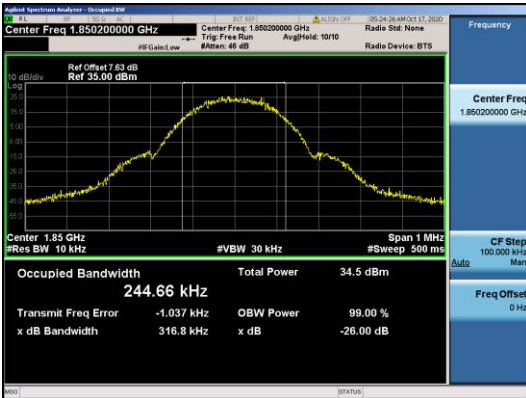

For GSM
 Test Band=GSM850
 Test Mode=GSM/TM1
 Test Channel=LCH

Test Channel=MCH

Test Channel=HCH

Test Mode=GSM/TM2
 Test Channel=LCH

Test Channel=MCH

Test Channel=HCH

Test Band=GSM1900
Test Mode=GSM/TM1
Test Channel=LCH

Test Channel=MCH

Test Channel=HCH

Test Mode=GSM/TM2
Test Channel=LCH

Test Channel=MCH

Test Channel=HCH

For WCDMA
 Test Band=WCDMA850
 Test Mode=UMTS/TM3
 Test Channel=LCH

Test Channel=MCH

Test Channel=HCH