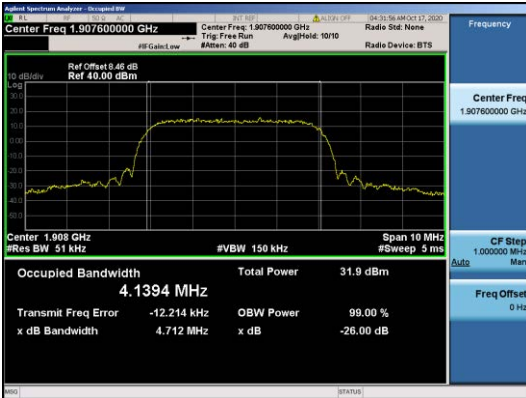

Test Band=WCDMA1700
 Test Mode=UMTS/TM3
 Test Channel=LCH

Test Channel=MCH

Test Channel=HCH

Test Band=WCDMA1900
 Test Mode=UMTS/TM3
 Test Channel=LCH

Test Channel=MCH

Test Channel=HCH

LTE Mode with QPSK Modulation(TM4) &
 LTE Mode with 16QAM Modulation(TM5)