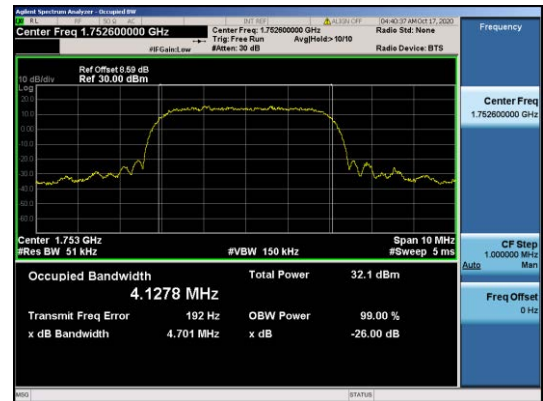

Test Channel=MCH

Test Channel=HCH

Test Mode=GSM/TM2
Test Channel=LCH

Test Channel=MCH

Test Channel=HCH

For WCDMA
 Test Band=WCDMA850
 Test Mode=UMTS/TM3
 Test Channel=LCH

Test Channel=MCH

Test Channel=HCH

Test Band=WCDMA1700
 Test Mode=UMTS/TM3
 Test Channel=LCH

Test Channel=MCH

Test Channel=HCH

Test Band=WCDMA1900
 Test Mode=UMTS/TM3
 Test Channel=LCH

Test Channel=MCH

Test Channel=HCH

LTE Mode with QPSK Modulation(TM4) &
 LTE Mode with 16QAM Modulation(TM5)