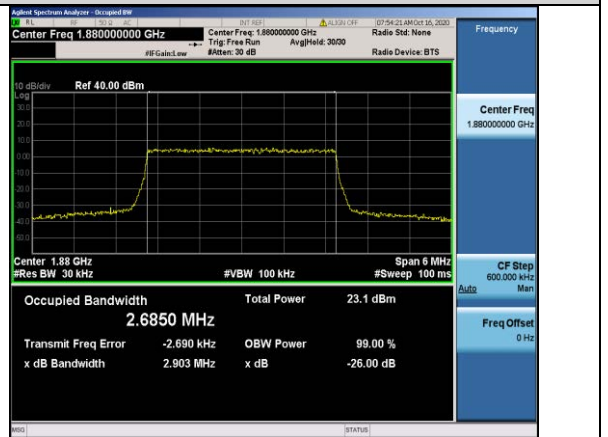

Band2-3MHz-QPSK-18900-15RB#0-2.6850