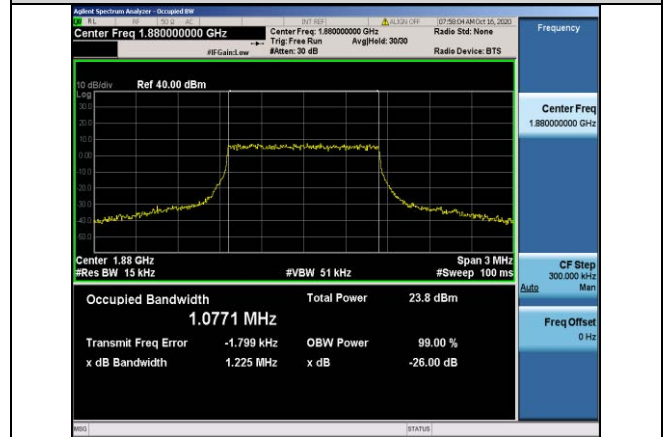

Band2-1.4MHz-QPSK-18900-6RB#0-1.0771