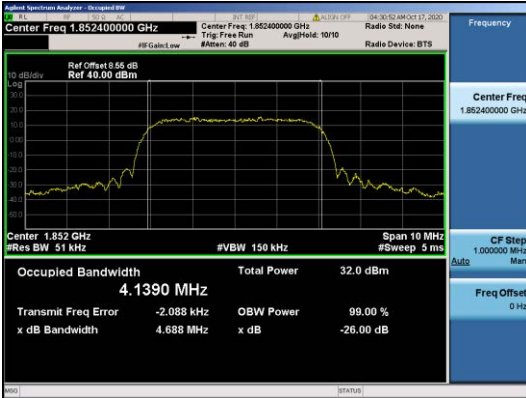

Test Band=WCDMA1700
 Test Mode=UMTS/TM3
 Test Channel=LCH

Test Channel=MCH

Test Channel=HCH

Test Band=WCDMA1900
 Test Mode=UMTS/TM3
 Test Channel=LCH

Test Channel=MCH

Test Channel=HCH

LTE Mode with QPSK Modulation(TM4) &
 LTE Mode with 16QAM Modulation(TM5)