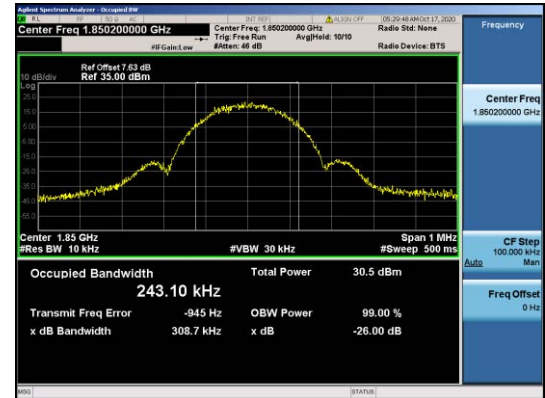

For GSM
 Test Band=GSM850
 Test Mode=GSM/TM1
 Test Channel=LCH

Test Channel=MCH

Test Channel=HCH

Test Mode=GSM/TM2
 Test Channel=LCH

Test Channel=MCH

Test Channel=HCH

Test Band=GSM1900
Test Mode=GSM/TM1
Test Channel=LCH

Test Channel=MCH

Test Channel=HCH

Test Mode=GSM/TM2
Test Channel=LCH

Test Channel=MCH

Test Channel=HCH

For WCDMA
 Test Band=WCDMA850
 Test Mode=UMTS/TM3
 Test Channel=LCH

Test Channel=MCH

Test Channel=HCH