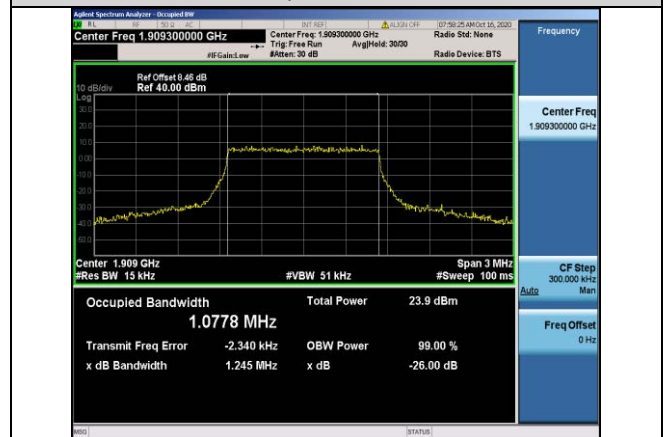

Band2-1.4MHz-QPSK-19193-6RB#0-1.0778