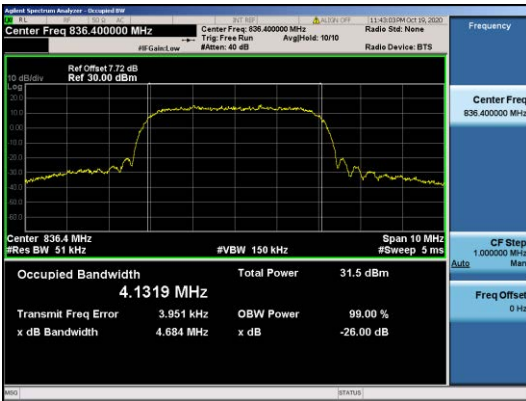

Test Channel=MCH

Test Channel=HCH

Test Mode=GSM/TM2
Test Channel=LCH

Test Channel=MCH

Test Channel=HCH

For WCDMA
 Test Band=WCDMA850
 Test Mode=UMTS/TM3
 Test Channel=LCH

Test Channel=MCH

Test Channel=HCH

Test Band=WCDMA1700
 Test Mode=UMTS/TM3
 Test Channel=LCH

Test Channel=MCH

Test Channel=HCH

Test Band=WCDMA1900
 Test Mode=UMTS/TM3
 Test Channel=LCH

Test Channel=MCH

Test Channel=HCH

LTE Mode with QPSK Modulation(TM4) &
 LTE Mode with 16QAM Modulation(TM5)