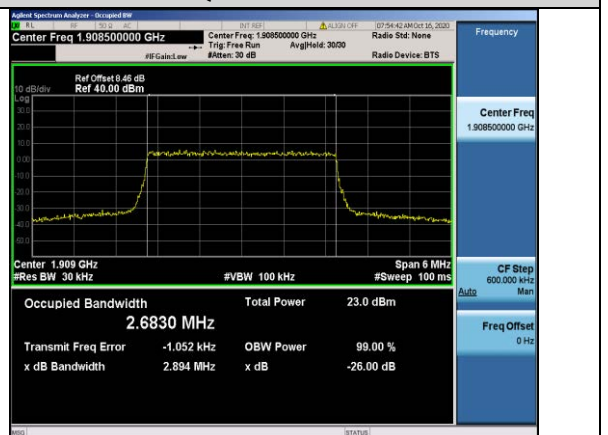

Band2-3MHz-QPSK-19185-15RB#0-2.6830