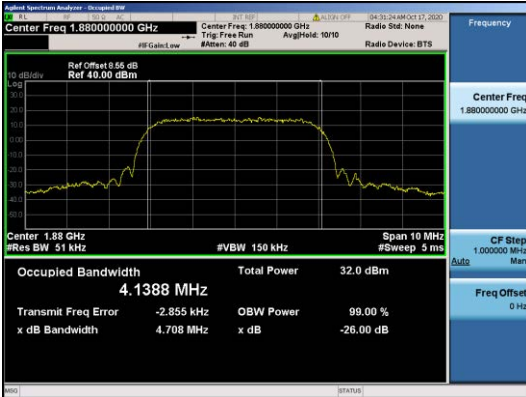

Test Band=WCDMA1700
 Test Mode=UMTS/TM3
 Test Channel=LCH

Test Channel=MCH

Test Channel=HCH

Test Band=WCDMA1900
 Test Mode=UMTS/TM3
 Test Channel=LCH

Test Channel=MCH

Test Channel=HCH

LTE Mode with QPSK Modulation(TM4) &
 LTE Mode with 16QAM Modulation(TM5)