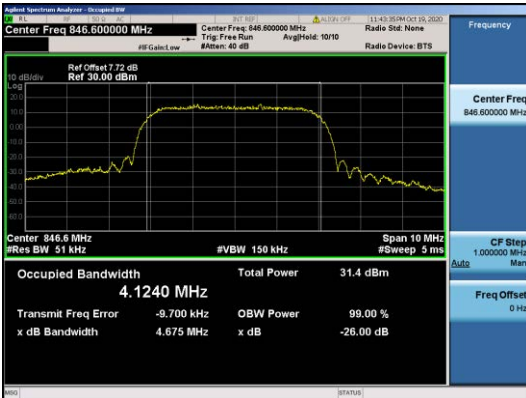

Test Channel=MCH

Test Channel=HCH

Test Mode=GSM/TM2
Test Channel=LCH

Test Channel=MCH

Test Channel=HCH

For WCDMA
 Test Band=WCDMA850
 Test Mode=UMTS/TM3
 Test Channel=LCH

Test Channel=MCH

Test Channel=HCH

Test Band=WCDMA1700
 Test Mode=UMTS/TM3
 Test Channel=LCH

Test Channel=MCH

Test Channel=HCH

Test Band=WCDMA1900
 Test Mode=UMTS/TM3
 Test Channel=LCH

Test Channel=MCH

Test Channel=HCH

LTE Mode with QPSK Modulation(TM4) &
 LTE Mode with 16QAM Modulation(TM5)