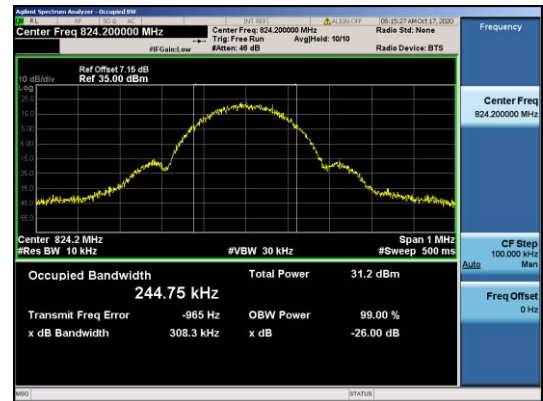

For GSM
 Test Band=GSM850
 Test Mode=GSM/TM1
 Test Channel=LCH

Test Channel=MCH

Test Channel=HCH

Test Mode=GSM/TM2
 Test Channel=LCH

Test Channel=MCH

Test Channel=HCH

Test Band=GSM1900
Test Mode=GSM/TM1
Test Channel=LCH

Test Channel=MCH

Test Channel=HCH

Test Mode=GSM/TM2
Test Channel=LCH

Test Channel=MCH

Test Channel=HCH

For WCDMA
 Test Band=WCDMA850
 Test Mode=UMTS/TM3
 Test Channel=LCH

Test Channel=MCH

Test Channel=HCH