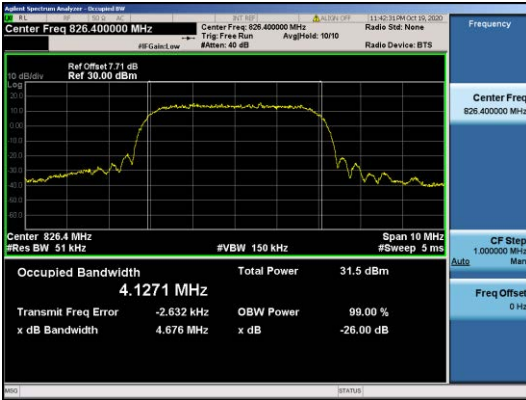

Test Channel=MCH

Test Channel=HCH

Test Mode=GSM/TM2
Test Channel=LCH

Test Channel=MCH

Test Channel=HCH

For WCDMA
 Test Band=WCDMA850
 Test Mode=UMTS/TM3
 Test Channel=LCH

Test Channel=MCH

Test Channel=HCH

Test Band=WCDMA1700
 Test Mode=UMTS/TM3
 Test Channel=LCH

Test Channel=MCH

Test Channel=HCH

Test Band=WCDMA1900
 Test Mode=UMTS/TM3
 Test Channel=LCH

Test Channel=MCH

Test Channel=HCH

LTE Mode with QPSK Modulation(TM4) &
 LTE Mode with 16QAM Modulation(TM5)