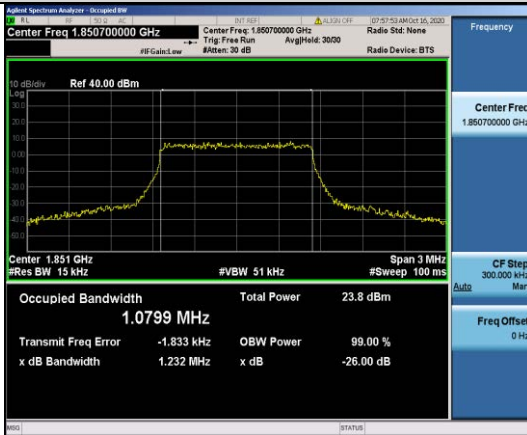

Band2-1.4MHz-16QAM-18607-6RB#0-1.0799