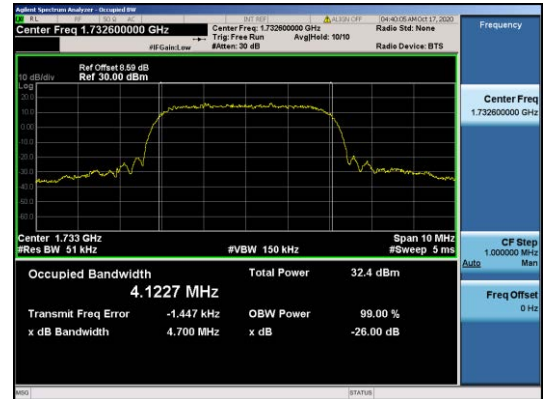

Test Channel=MCH

Test Channel=HCH

Test Mode=GSM/TM2
Test Channel=LCH

Test Channel=MCH

Test Channel=HCH

For WCDMA
 Test Band=WCDMA850
 Test Mode=UMTS/TM3
 Test Channel=LCH

Test Channel=MCH

Test Channel=HCH

Test Band=WCDMA1700
 Test Mode=UMTS/TM3
 Test Channel=LCH

Test Channel=MCH

Test Channel=HCH

Test Band=WCDMA1900
 Test Mode=UMTS/TM3
 Test Channel=LCH

Test Channel=MCH

Test Channel=HCH

LTE Mode with QPSK Modulation(TM4) &
 LTE Mode with 16QAM Modulation(TM5)