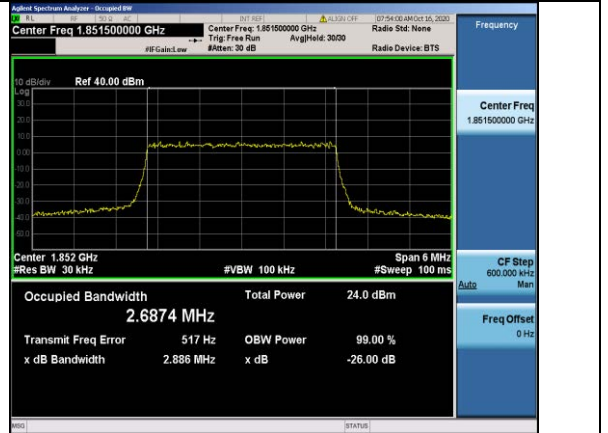

Band2-1.4MHz-16QAM-18607-6RB#0-1.0799