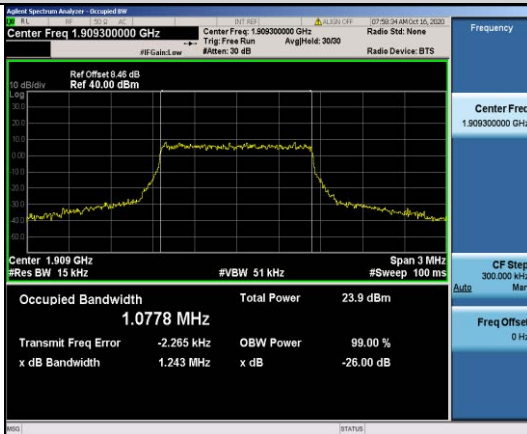

Band2-1.4MHz-16QAM-19193-6RB#0-1.0778

Band2-3MHz-QPSK-18615-15RB#0-2.6874