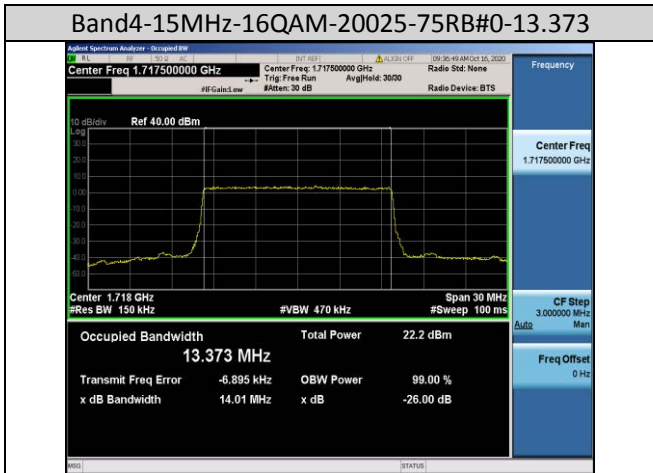

Band4-15MHz-16QAM-20025-75RB#0-13.373

Band4-20MHz-QPSK-20175-100RB#0-17.882