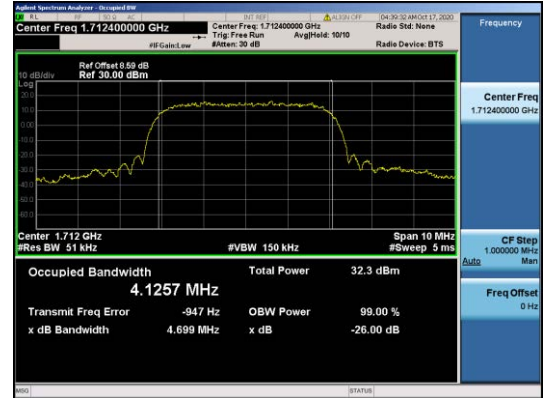

Test Channel=MCH

Test Channel=HCH

Test Mode=GSM/TM2
Test Channel=LCH

Test Channel=MCH

Test Channel=HCH

For WCDMA
 Test Band=WCDMA850
 Test Mode=UMTS/TM3
 Test Channel=LCH

Test Channel=MCH

Test Channel=HCH

Test Band=WCDMA1700
 Test Mode=UMTS/TM3
 Test Channel=LCH

Test Channel=MCH

Test Channel=HCH

Test Band=WCDMA1900
 Test Mode=UMTS/TM3
 Test Channel=LCH

Test Channel=MCH

Test Channel=HCH

LTE Mode with QPSK Modulation(TM4) &
 LTE Mode with 16QAM Modulation(TM5)