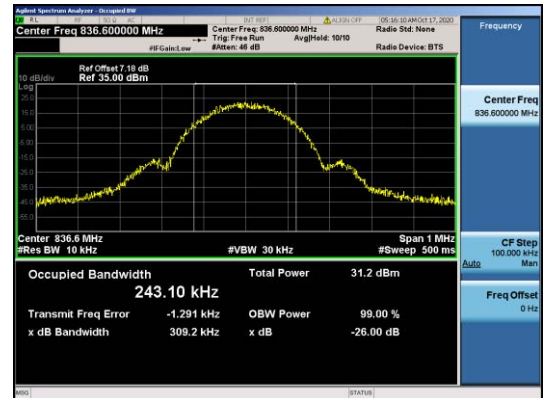

For GSM
 Test Band=GSM850
 Test Mode=GSM/TM1
 Test Channel=LCH

Test Channel=MCH

Test Channel=HCH

Test Mode=GSM/TM2
 Test Channel=LCH

Test Channel=MCH

Test Channel=HCH

Test Band=GSM1900
Test Mode=GSM/TM1
Test Channel=LCH

Test Channel=MCH

Test Channel=HCH

Test Mode=GSM/TM2
Test Channel=LCH

Test Channel=MCH

Test Channel=HCH

For WCDMA
 Test Band=WCDMA850
 Test Mode=UMTS/TM3
 Test Channel=LCH

Test Channel=MCH

Test Channel=HCH