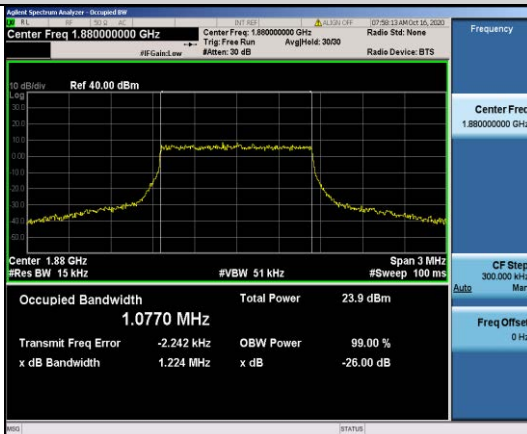

Band2-1.4MHz-16QAM-18900-6RB#0-1.0770