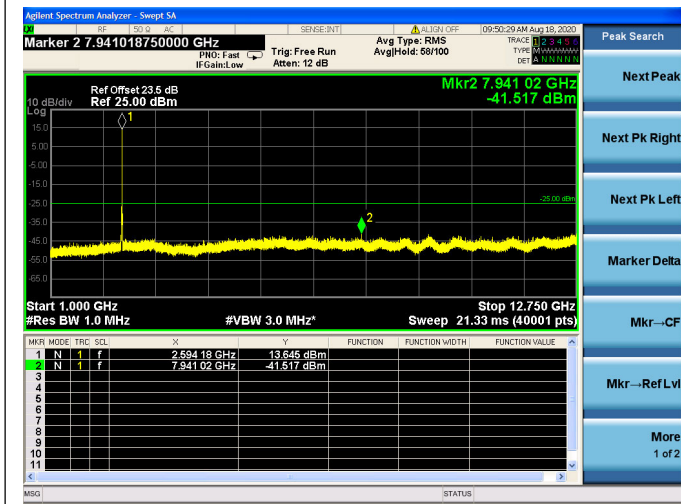

LTE Band 41 CSE

5MHz/QPSK/Low CH

5MHz/16QAM/Low CH

5MHz/64QAM/Low CH

5MHz/QPSK/Mid CH

5MHz/16QAM/Mid CH

5MHz/64QAM/Mid CH

5MHz/QPSK/High CH

5MHz/16QAM/High CH

5MHz/64QAM/High CH

10MHz/QPSK/Low CH

10MHz/16QAM/Low CH

10MHz/64QAM/Low CH