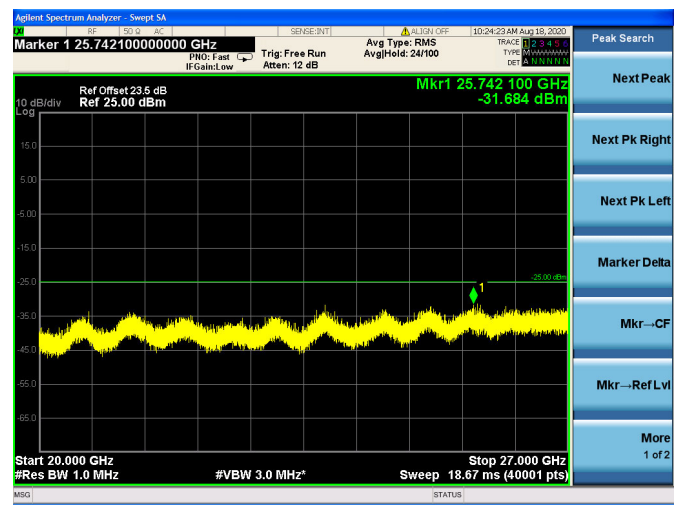

LTE Band 41 CSE

5MHz/QPSK/Low CH

5MHz/16QAM/Low CH

5MHz/64QAM/Low CH

5MHz/QPSK/Mid CH

5MHz/16QAM/Mid CH

5MHz/64QAM/Mid CH

5MHz/QPSK/High CH

5MHz/16QAM/High CH

5MHz/64QAM/High CH

10MHz/QPSK/Low CH

10MHz/16QAM/Low CH

10MHz/64QAM/Low CH