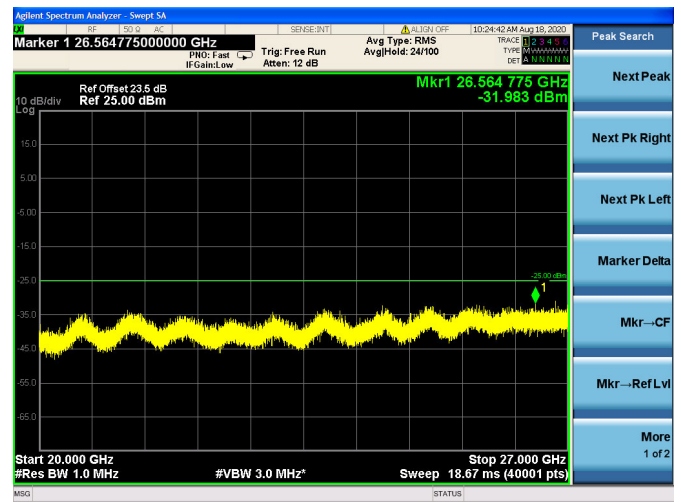

LTE Band 41 CSE

5MHz/QPSK/Low CH

5MHz/16QAM/Low CH

5MHz/64QAM/Low CH

5MHz/QPSK/Mid CH

5MHz/16QAM/Mid CH

5MHz/64QAM/Mid CH

5MHz/QPSK/High CH

5MHz/16QAM/High CH

5MHz/64QAM/High CH

10MHz/QPSK/Low CH

10MHz/16QAM/Low CH

10MHz/64QAM/Low CH