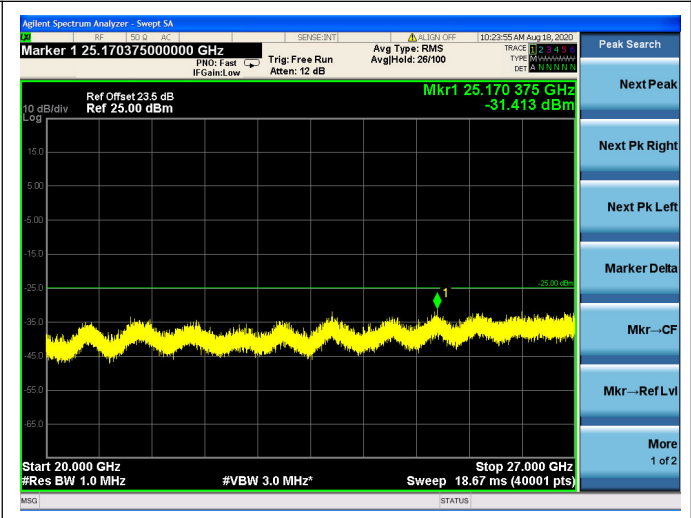

LTE Band 41 CSE

5MHz/QPSK/Low CH

5MHz/16QAM/Low CH

5MHz/64QAM/Low CH

5MHz/QPSK/Mid CH

5MHz/16QAM/Mid CH

5MHz/64QAM/Mid CH

5MHz/QPSK/High CH

5MHz/16QAM/High CH

5MHz/64QAM/High CH

10MHz/QPSK/Low CH

10MHz/16QAM/Low CH

10MHz/64QAM/Low CH