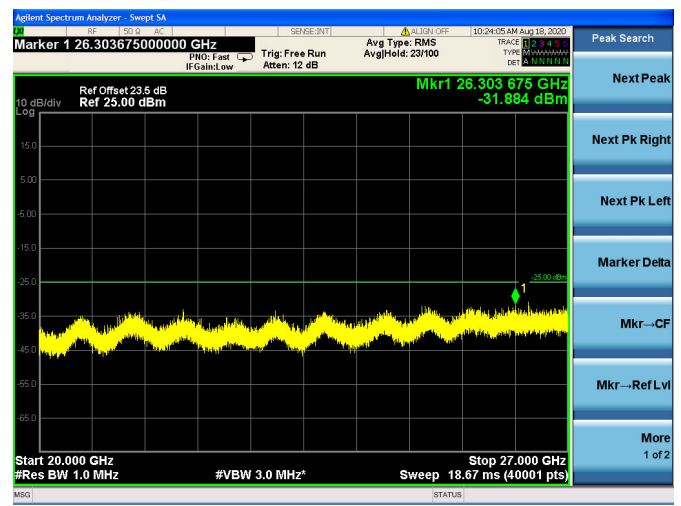

LTE Band 41 CSE

5MHz/QPSK/Low CH

5MHz/16QAM/Low CH

5MHz/64QAM/Low CH

5MHz/QPSK/Mid CH

5MHz/16QAM/Mid CH

5MHz/64QAM/Mid CH

5MHz/QPSK/High CH

5MHz/16QAM/High CH

5MHz/64QAM/High CH

10MHz/QPSK/Low CH

10MHz/16QAM/Low CH

10MHz/64QAM/Low CH