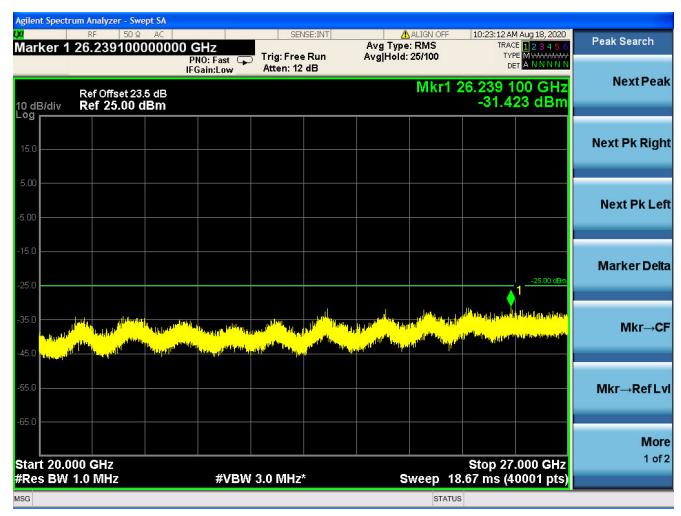

LTE Band 41 CSE

5MHz/QPSK/Low CH

5MHz/16QAM/Low CH

5MHz/64QAM/Low CH

5MHz/QPSK/Mid CH

5MHz/16QAM/Mid CH

5MHz/64QAM/Mid CH

5MHz/QPSK/High CH

5MHz/16QAM/High CH

5MHz/64QAM/High CH

10MHz/QPSK/Low CH

10MHz/16QAM/Low CH

10MHz/64QAM/Low CH