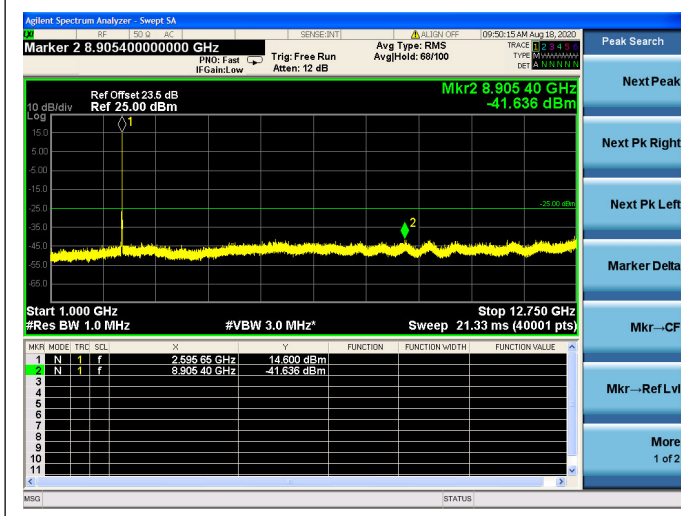

LTE Band 41 CSE

5MHz/QPSK/Low CH

5MHz/16QAM/Low CH

5MHz/64QAM/Low CH

5MHz/QPSK/Mid CH

5MHz/16QAM/Mid CH

5MHz/64QAM/Mid CH

5MHz/QPSK/High CH

5MHz/16QAM/High CH

5MHz/64QAM/High CH

10MHz/QPSK/Low CH

10MHz/16QAM/Low CH

10MHz/64QAM/Low CH