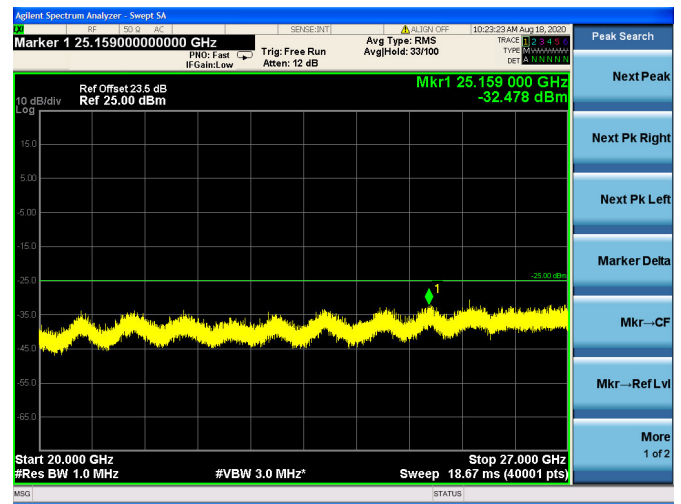

LTE Band 41 CSE

5MHz/QPSK/Low CH

5MHz/16QAM/Low CH

5MHz/64QAM/Low CH

5MHz/QPSK/Mid CH

5MHz/16QAM/Mid CH

5MHz/64QAM/Mid CH

5MHz/QPSK/High CH

5MHz/16QAM/High CH

5MHz/64QAM/High CH

10MHz/QPSK/Low CH

10MHz/16QAM/Low CH

10MHz/64QAM/Low CH