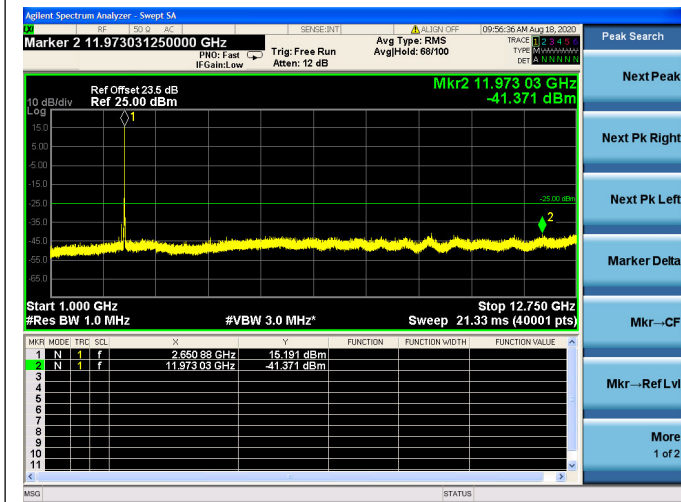

LTE Band 41 CSE

5MHz/QPSK/Low CH

5MHz/16QAM/Low CH

5MHz/64QAM/Low CH

5MHz/QPSK/Mid CH

5MHz/16QAM/Mid CH

5MHz/64QAM/Mid CH

5MHz/QPSK/High CH

5MHz/16QAM/High CH

5MHz/64QAM/High CH

10MHz/QPSK/Low CH

10MHz/16QAM/Low CH

10MHz/64QAM/Low CH