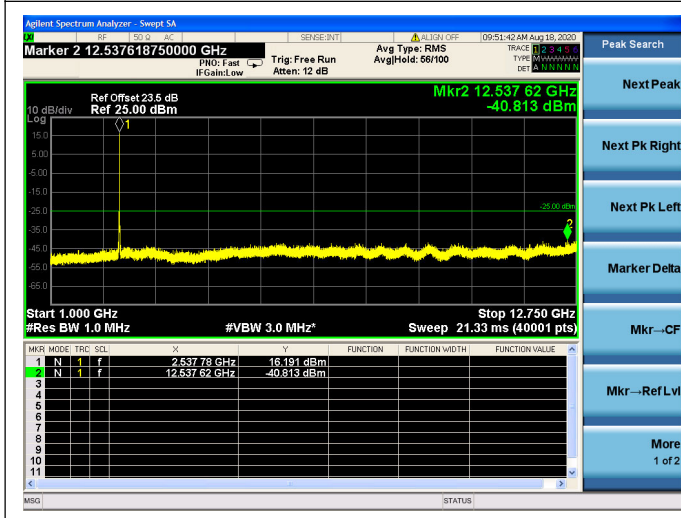

LTE Band 41 CSE

5MHz/QPSK/Low CH

5MHz/16QAM/Low CH

5MHz/64QAM/Low CH

5MHz/QPSK/Mid CH

5MHz/16QAM/Mid CH

5MHz/64QAM/Mid CH

5MHz/QPSK/High CH

5MHz/16QAM/High CH

5MHz/64QAM/High CH

10MHz/QPSK/Low CH

10MHz/16QAM/Low CH

10MHz/64QAM/Low CH