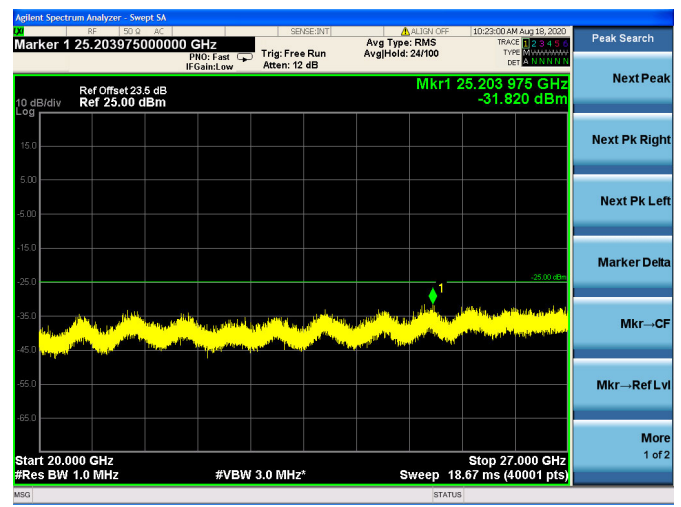

LTE Band 41 CSE

5MHz/QPSK/Low CH

5MHz/16QAM/Low CH

5MHz/64QAM/Low CH

5MHz/QPSK/Mid CH

5MHz/16QAM/Mid CH

5MHz/64QAM/Mid CH

5MHz/QPSK/High CH

5MHz/16QAM/High CH

5MHz/64QAM/High CH

10MHz/QPSK/Low CH

10MHz/16QAM/Low CH

10MHz/64QAM/Low CH