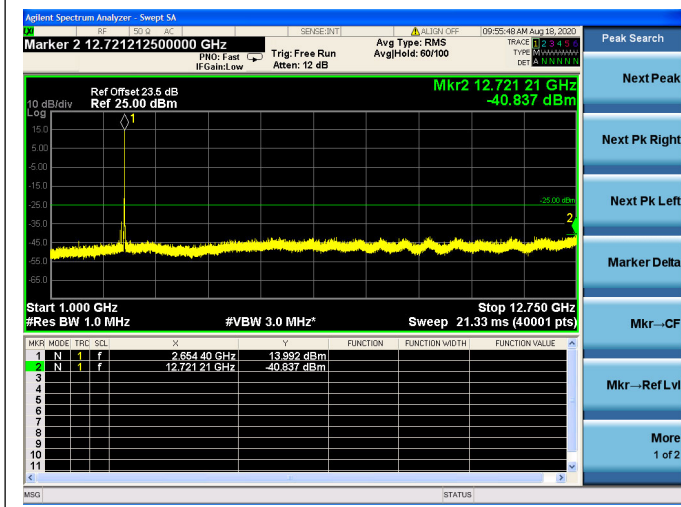

LTE Band 41 CSE

5MHz/QPSK/Low CH

5MHz/16QAM/Low CH

5MHz/64QAM/Low CH

5MHz/QPSK/Mid CH

5MHz/16QAM/Mid CH

5MHz/64QAM/Mid CH

5MHz/QPSK/High CH

5MHz/16QAM/High CH

5MHz/64QAM/High CH

10MHz/QPSK/Low CH

10MHz/16QAM/Low CH

10MHz/64QAM/Low CH