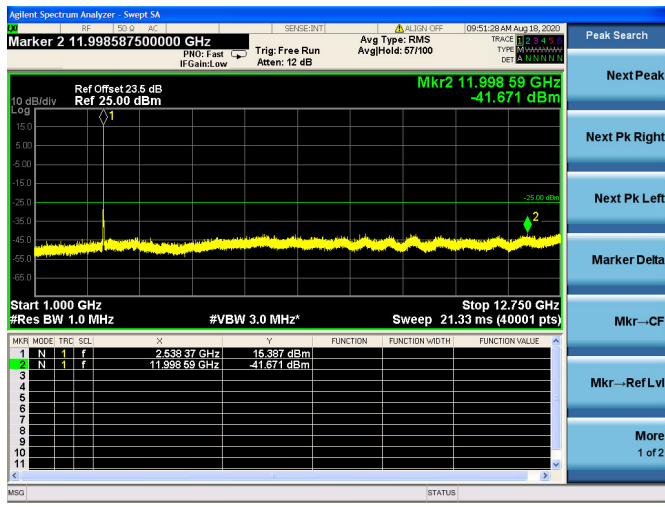

LTE Band 41 CSE

5MHz/QPSK/Low CH

5MHz/16QAM/Low CH

5MHz/64QAM/Low CH

5MHz/QPSK/Mid CH

5MHz/16QAM/Mid CH

5MHz/64QAM/Mid CH

5MHz/QPSK/High CH

5MHz/16QAM/High CH

5MHz/64QAM/High CH

10MHz/QPSK/Low CH

10MHz/16QAM/Low CH

10MHz/64QAM/Low CH