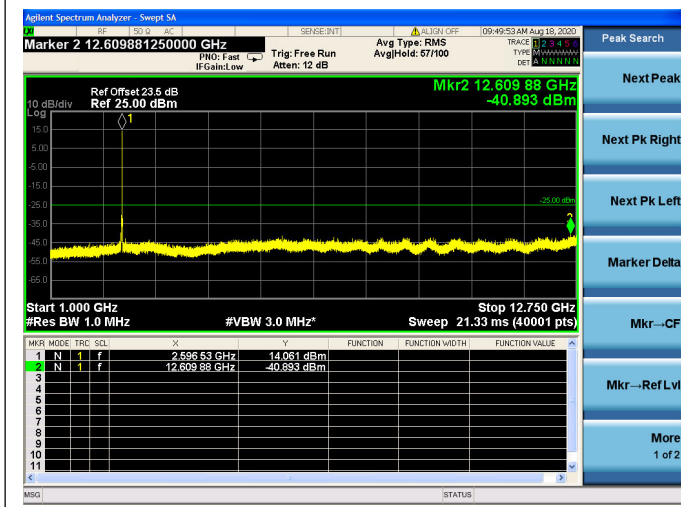

LTE Band 41 CSE

5MHz/QPSK/Low CH

5MHz/16QAM/Low CH

5MHz/64QAM/Low CH

5MHz/QPSK/Mid CH

5MHz/16QAM/Mid CH

5MHz/64QAM/Mid CH

5MHz/QPSK/High CH

5MHz/16QAM/High CH

5MHz/64QAM/High CH

10MHz/QPSK/Low CH

10MHz/16QAM/Low CH

10MHz/64QAM/Low CH