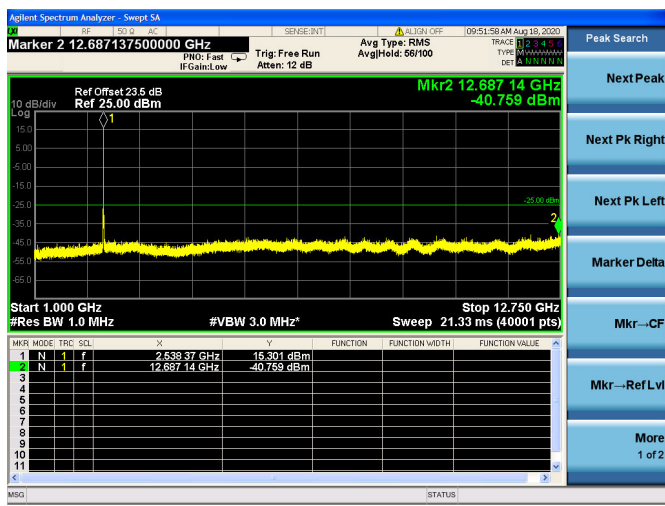

LTE Band 41 CSE

5MHz/QPSK/Low CH

5MHz/16QAM/Low CH

5MHz/64QAM/Low CH

5MHz/QPSK/Mid CH

5MHz/16QAM/Mid CH

5MHz/64QAM/Mid CH

5MHz/QPSK/High CH

5MHz/16QAM/High CH

5MHz/64QAM/High CH

10MHz/QPSK/Low CH

10MHz/16QAM/Low CH

10MHz/64QAM/Low CH