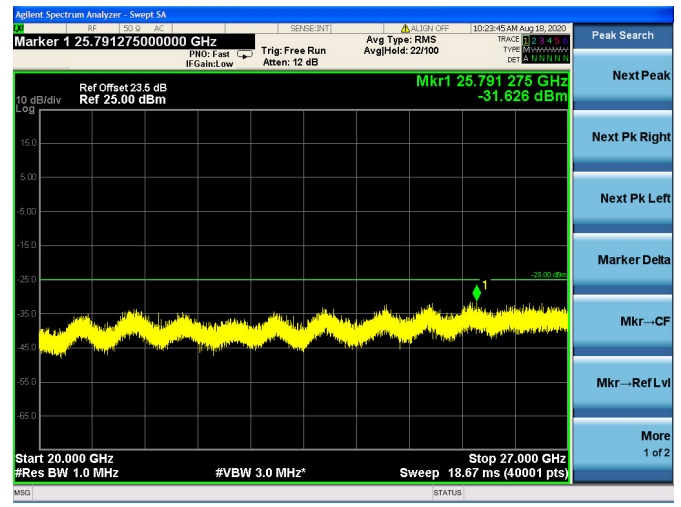

LTE Band 41 CSE

5MHz/QPSK/Low CH

5MHz/16QAM/Low CH

5MHz/64QAM/Low CH

5MHz/QPSK/Mid CH

5MHz/16QAM/Mid CH

5MHz/64QAM/Mid CH

5MHz/QPSK/High CH

5MHz/16QAM/High CH

5MHz/64QAM/High CH

10MHz/QPSK/Low CH

10MHz/16QAM/Low CH

10MHz/64QAM/Low CH