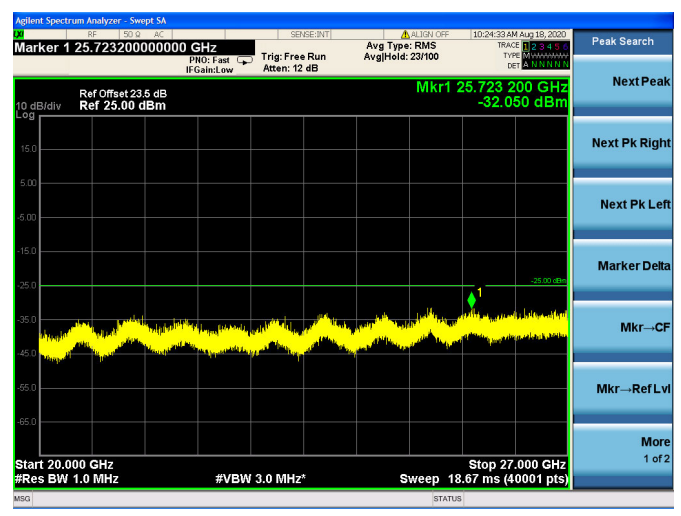

LTE Band 41 CSE

5MHz/QPSK/Low CH

5MHz/16QAM/Low CH

5MHz/64QAM/Low CH

5MHz/QPSK/Mid CH

5MHz/16QAM/Mid CH

5MHz/64QAM/Mid CH

5MHz/QPSK/High CH

5MHz/16QAM/High CH

5MHz/64QAM/High CH

10MHz/QPSK/Low CH

10MHz/16QAM/Low CH

10MHz/64QAM/Low CH