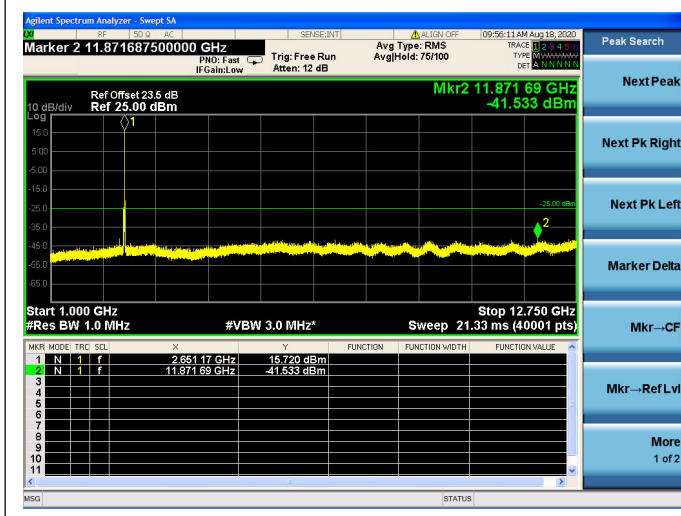

LTE Band 41 CSE

5MHz/QPSK/Low CH

5MHz/16QAM/Low CH

5MHz/64QAM/Low CH

5MHz/QPSK/Mid CH

5MHz/16QAM/Mid CH

5MHz/64QAM/Mid CH

5MHz/QPSK/High CH

5MHz/16QAM/High CH

5MHz/64QAM/High CH

10MHz/QPSK/Low CH

10MHz/16QAM/Low CH

10MHz/64QAM/Low CH