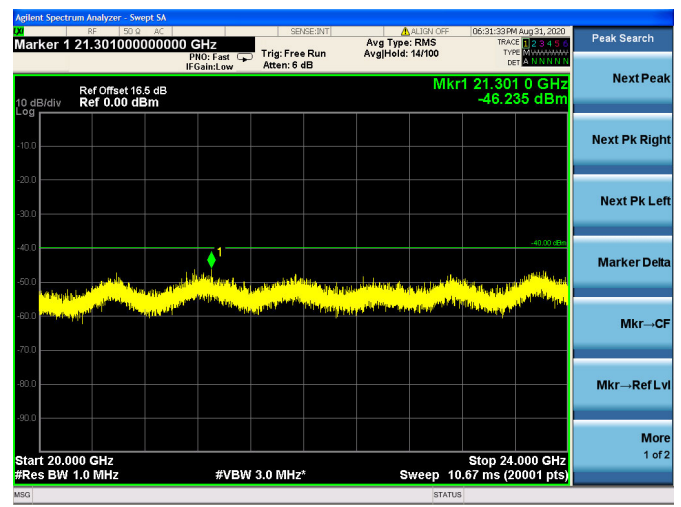

LTE Band 40(2350MHz ~ 2360MHz) CSE
5MHz/QPSK/Low CH

5MHz/16QAM/Low CH

5MHz/64QAM/Low CH

5MHz/QPSK/Mid CH

5MHz/16QAM/Mid CH

5MHz/64QAM/Mid CH

5MHz/QPSK/High CH

5MHz/16QAM/High CH

5MHz/64QAM/High CH

10MHz/QPSK/Mid CH

10MHz/16QAM/Mid CH

10MHz/64QAM/Mid CH