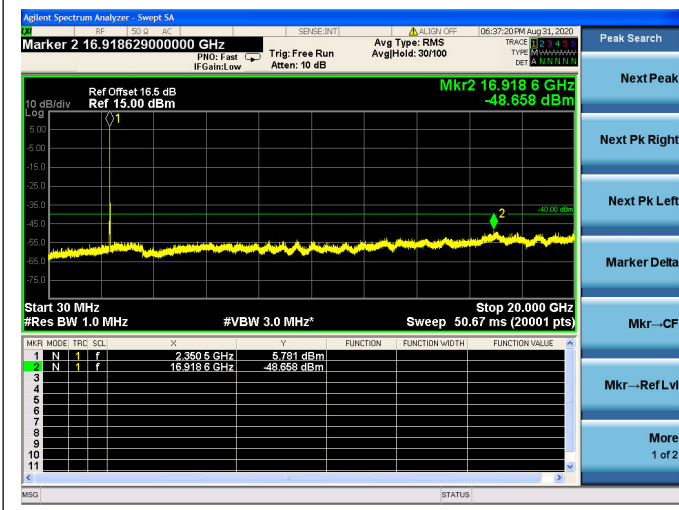

LTE Band 40(2350MHz ~ 2360MHz) CSE
5MHz/QPSK/Low CH

5MHz/16QAM/Low CH

5MHz/64QAM/Low CH

5MHz/QPSK/Mid CH

5MHz/16QAM/Mid CH

5MHz/64QAM/Mid CH

5MHz/QPSK/High CH

5MHz/16QAM/High CH

5MHz/64QAM/High CH

10MHz/QPSK/Mid CH

10MHz/16QAM/Mid CH

10MHz/64QAM/Mid CH