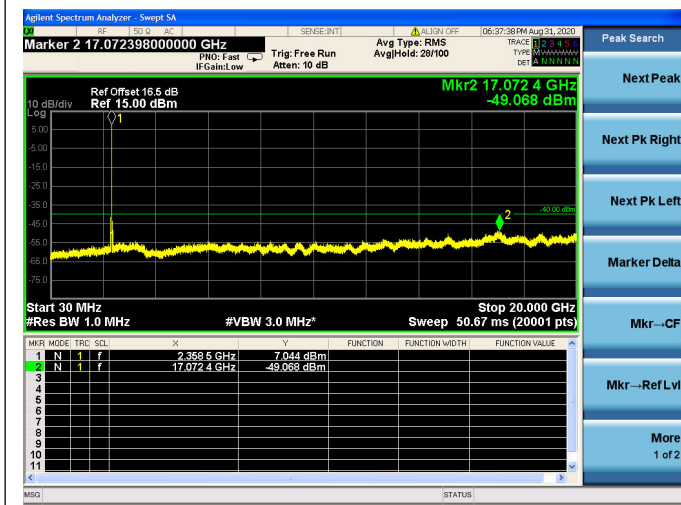

LTE Band 40(2350MHz ~ 2360MHz) CSE
5MHz/QPSK/Low CH

5MHz/16QAM/Low CH

5MHz/64QAM/Low CH

5MHz/QPSK/Mid CH

5MHz/16QAM/Mid CH

5MHz/64QAM/Mid CH

5MHz/QPSK/High CH

5MHz/16QAM/High CH

5MHz/64QAM/High CH

10MHz/QPSK/Mid CH

10MHz/16QAM/Mid CH

10MHz/64QAM/Mid CH