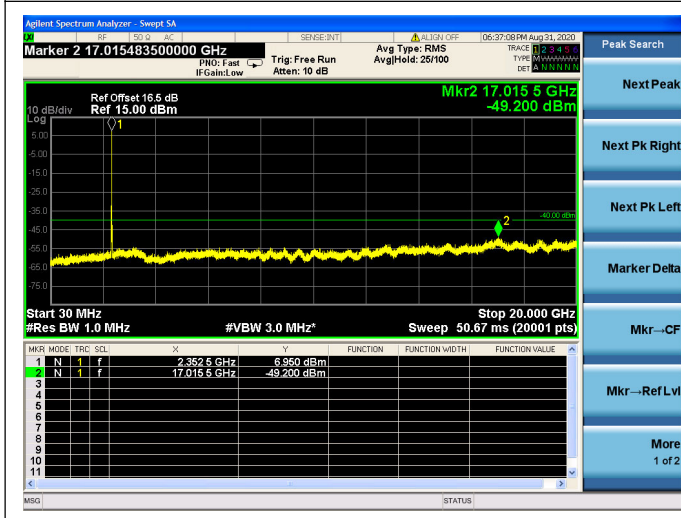

LTE Band 40(2350MHz ~ 2360MHz) CSE
5MHz/QPSK/Low CH

5MHz/16QAM/Low CH

5MHz/64QAM/Low CH

5MHz/QPSK/Mid CH

5MHz/16QAM/Mid CH

5MHz/64QAM/Mid CH

5MHz/QPSK/High CH

5MHz/16QAM/High CH

5MHz/64QAM/High CH

10MHz/QPSK/Mid CH

10MHz/16QAM/Mid CH

10MHz/64QAM/Mid CH