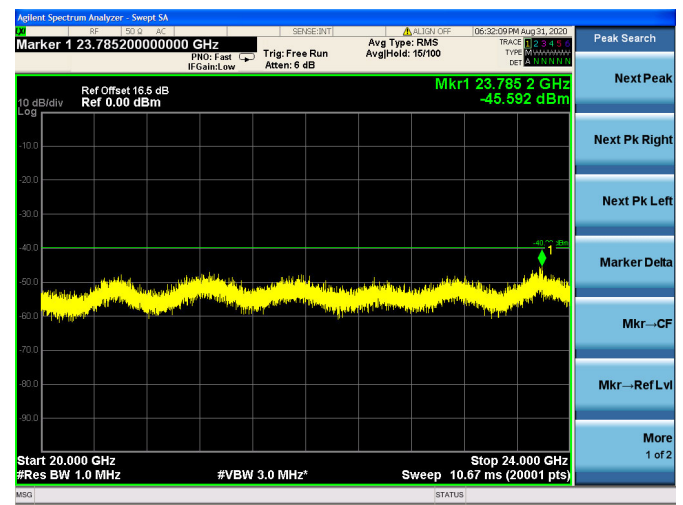

LTE Band 40(2350MHz ~ 2360MHz) CSE
5MHz/QPSK/Low CH

5MHz/16QAM/Low CH

5MHz/64QAM/Low CH

5MHz/QPSK/Mid CH

5MHz/16QAM/Mid CH

5MHz/64QAM/Mid CH

5MHz/QPSK/High CH

5MHz/16QAM/High CH

5MHz/64QAM/High CH

10MHz/QPSK/Mid CH

10MHz/16QAM/Mid CH

10MHz/64QAM/Mid CH