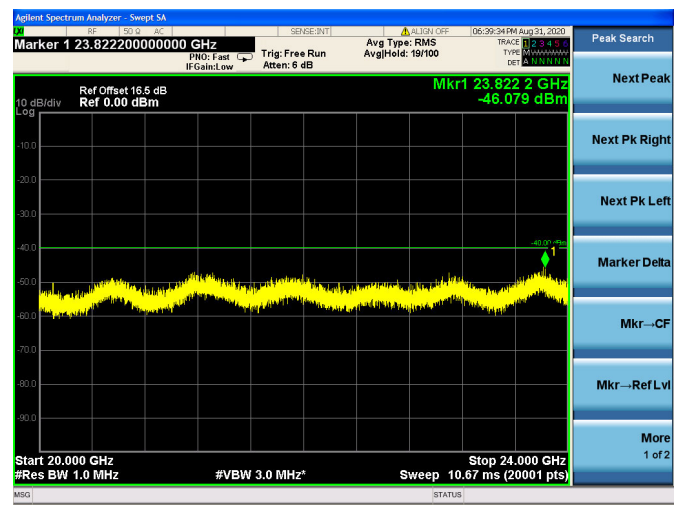

LTE Band 40(2350MHz ~ 2360MHz) CSE
5MHz/QPSK/Low CH

5MHz/16QAM/Low CH

5MHz/64QAM/Low CH

5MHz/QPSK/Mid CH

5MHz/16QAM/Mid CH

5MHz/64QAM/Mid CH

5MHz/QPSK/High CH

5MHz/16QAM/High CH

5MHz/64QAM/High CH

10MHz/QPSK/Mid CH

10MHz/16QAM/Mid CH

10MHz/64QAM/Mid CH