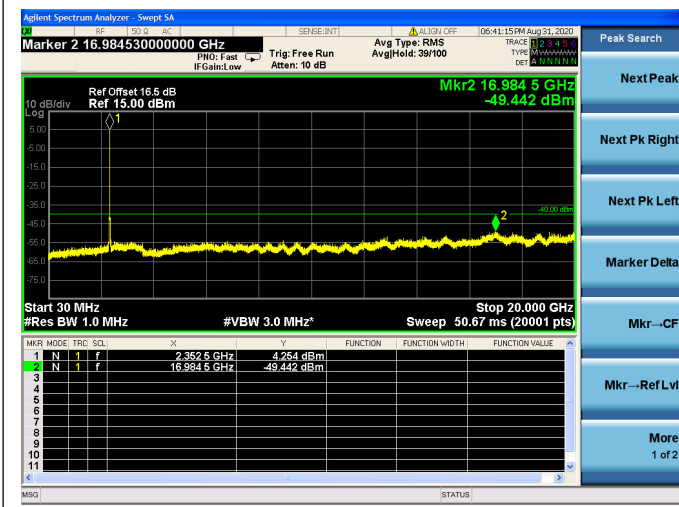

LTE Band 40(2350MHz ~ 2360MHz) CSE
5MHz/QPSK/Low CH

5MHz/16QAM/Low CH

5MHz/64QAM/Low CH

5MHz/QPSK/Mid CH

5MHz/16QAM/Mid CH

5MHz/64QAM/Mid CH

5MHz/QPSK/High CH

5MHz/16QAM/High CH

5MHz/64QAM/High CH

10MHz/QPSK/Mid CH

10MHz/16QAM/Mid CH

10MHz/64QAM/Mid CH