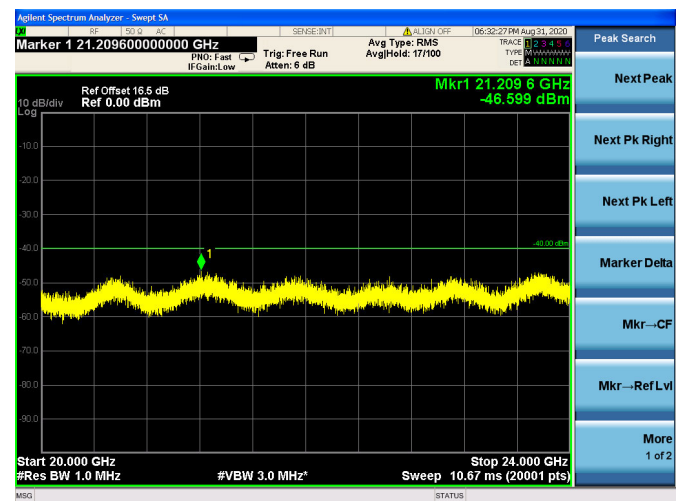

LTE Band 40(2350MHz ~ 2360MHz) CSE
5MHz/QPSK/Low CH

5MHz/16QAM/Low CH

5MHz/64QAM/Low CH

5MHz/QPSK/Mid CH

5MHz/16QAM/Mid CH

5MHz/64QAM/Mid CH

5MHz/QPSK/High CH

5MHz/16QAM/High CH

5MHz/64QAM/High CH

10MHz/QPSK/Mid CH

10MHz/16QAM/Mid CH

10MHz/64QAM/Mid CH