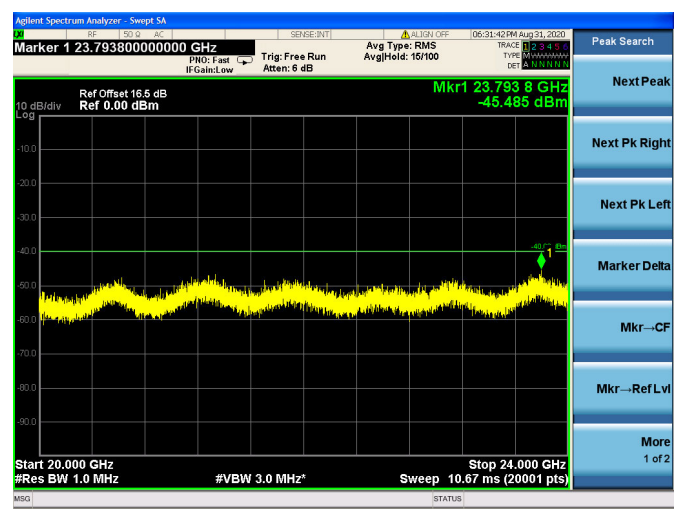

LTE Band 40(2350MHz ~ 2360MHz) CSE
5MHz/QPSK/Low CH

5MHz/16QAM/Low CH

5MHz/64QAM/Low CH

5MHz/QPSK/Mid CH

5MHz/16QAM/Mid CH

5MHz/64QAM/Mid CH

5MHz/QPSK/High CH

5MHz/16QAM/High CH

5MHz/64QAM/High CH

10MHz/QPSK/Mid CH

10MHz/16QAM/Mid CH

10MHz/64QAM/Mid CH