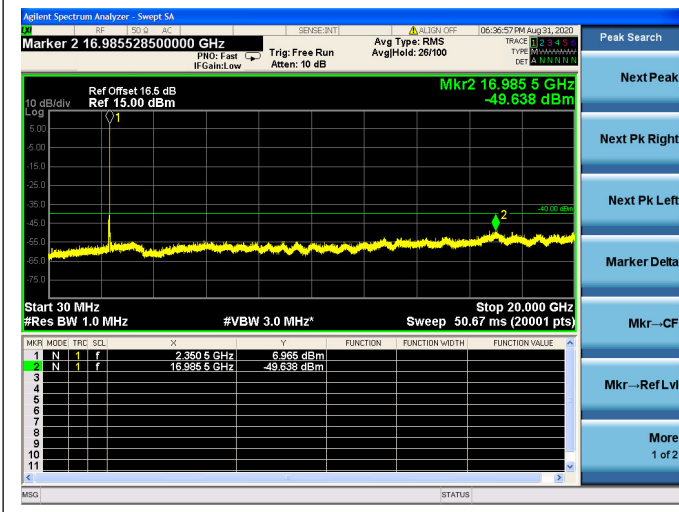

LTE Band 40(2350MHz ~ 2360MHz) CSE
5MHz/QPSK/Low CH

5MHz/16QAM/Low CH

5MHz/64QAM/Low CH

5MHz/QPSK/Mid CH

5MHz/16QAM/Mid CH

5MHz/64QAM/Mid CH

5MHz/QPSK/High CH

5MHz/16QAM/High CH

5MHz/64QAM/High CH

10MHz/QPSK/Mid CH

10MHz/16QAM/Mid CH

10MHz/64QAM/Mid CH