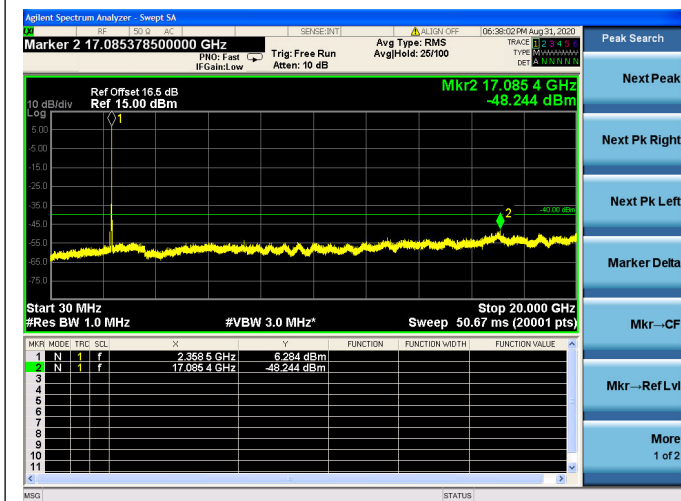

LTE Band 40(2350MHz ~ 2360MHz) CSE
5MHz/QPSK/Low CH

5MHz/16QAM/Low CH

5MHz/64QAM/Low CH

5MHz/QPSK/Mid CH

5MHz/16QAM/Mid CH

5MHz/64QAM/Mid CH

5MHz/QPSK/High CH

5MHz/16QAM/High CH

5MHz/64QAM/High CH

10MHz/QPSK/Mid CH

10MHz/16QAM/Mid CH

10MHz/64QAM/Mid CH