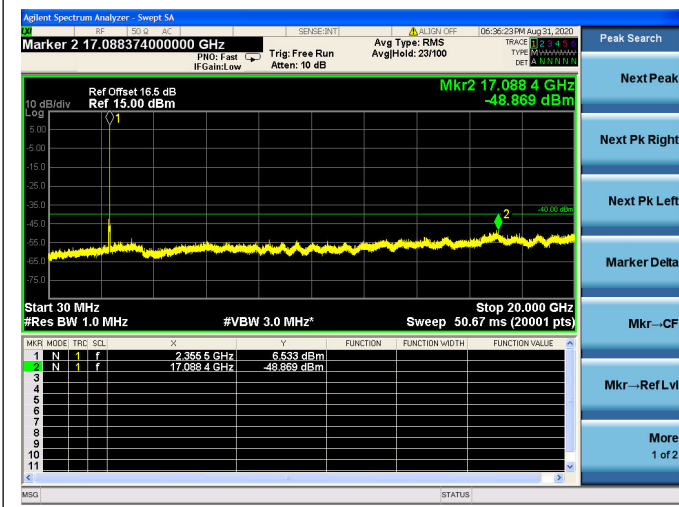

LTE Band 40(2350MHz ~ 2360MHz) CSE
5MHz/QPSK/Low CH

5MHz/16QAM/Low CH

5MHz/64QAM/Low CH

5MHz/QPSK/Mid CH

5MHz/16QAM/Mid CH

5MHz/64QAM/Mid CH

5MHz/QPSK/High CH

5MHz/16QAM/High CH

5MHz/64QAM/High CH

10MHz/QPSK/Mid CH

10MHz/16QAM/Mid CH

10MHz/64QAM/Mid CH