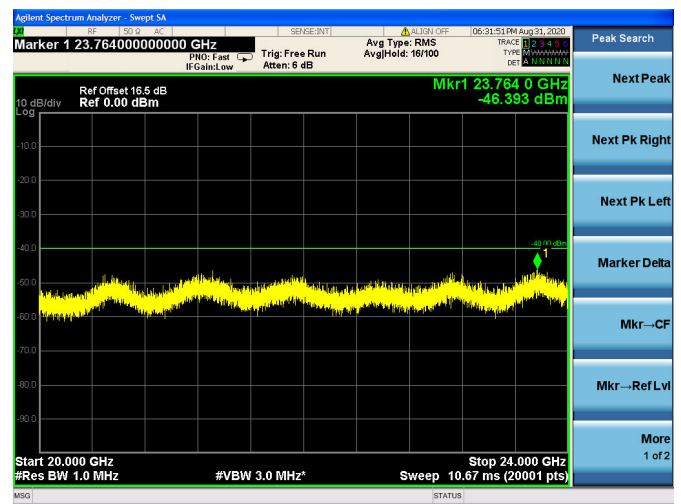

LTE Band 40(2350MHz ~ 2360MHz) CSE
5MHz/QPSK/Low CH

5MHz/16QAM/Low CH

5MHz/64QAM/Low CH

5MHz/QPSK/Mid CH

5MHz/16QAM/Mid CH

5MHz/64QAM/Mid CH

5MHz/QPSK/High CH

5MHz/16QAM/High CH

5MHz/64QAM/High CH

10MHz/QPSK/Mid CH

10MHz/16QAM/Mid CH

10MHz/64QAM/Mid CH