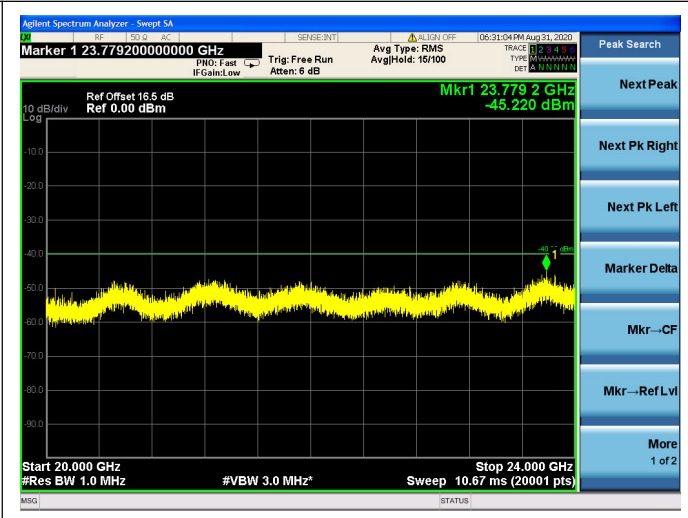

LTE Band 40(2350MHz ~ 2360MHz) CSE
5MHz/QPSK/Low CH

5MHz/16QAM/Low CH

5MHz/64QAM/Low CH

5MHz/QPSK/Mid CH

5MHz/16QAM/Mid CH

5MHz/64QAM/Mid CH

5MHz/QPSK/High CH

5MHz/16QAM/High CH

5MHz/64QAM/High CH

10MHz/QPSK/Mid CH

10MHz/16QAM/Mid CH

10MHz/64QAM/Mid CH