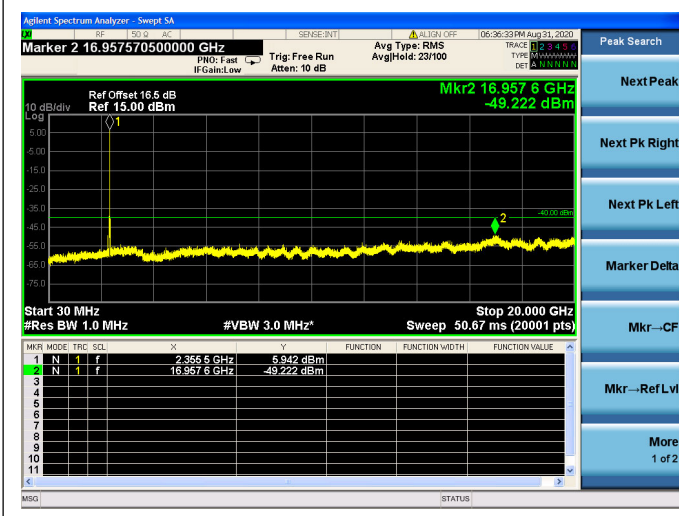

LTE Band 40(2350MHz ~ 2360MHz) CSE
5MHz/QPSK/Low CH

5MHz/16QAM/Low CH

5MHz/64QAM/Low CH

5MHz/QPSK/Mid CH

5MHz/16QAM/Mid CH

5MHz/64QAM/Mid CH

5MHz/QPSK/High CH

5MHz/16QAM/High CH

5MHz/64QAM/High CH

10MHz/QPSK/Mid CH

10MHz/16QAM/Mid CH

10MHz/64QAM/Mid CH