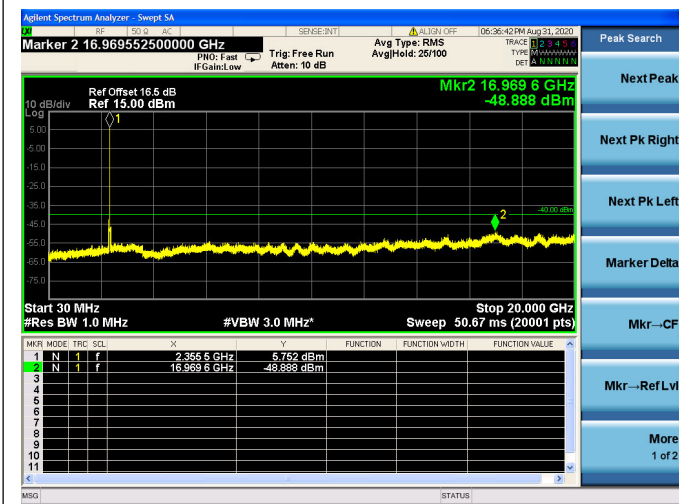

LTE Band 40(2350MHz ~ 2360MHz) CSE
5MHz/QPSK/Low CH

5MHz/16QAM/Low CH

5MHz/64QAM/Low CH

5MHz/QPSK/Mid CH

5MHz/16QAM/Mid CH

5MHz/64QAM/Mid CH

5MHz/QPSK/High CH

5MHz/16QAM/High CH

5MHz/64QAM/High CH

10MHz/QPSK/Mid CH

10MHz/16QAM/Mid CH

10MHz/64QAM/Mid CH