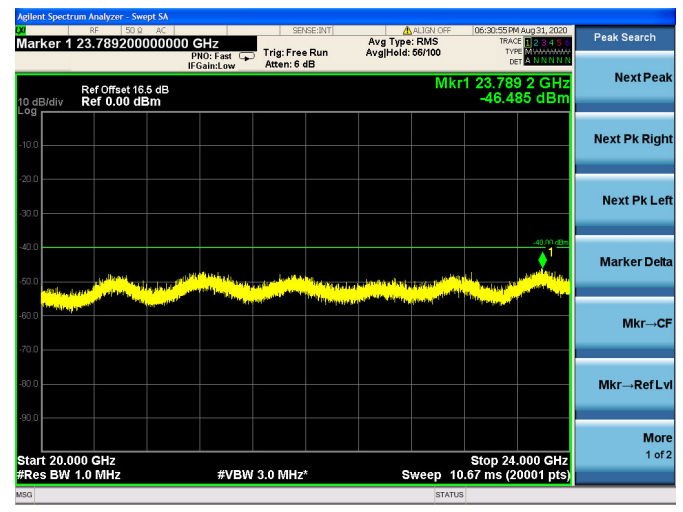

LTE Band 40(2350MHz ~ 2360MHz) CSE
5MHz/QPSK/Low CH

5MHz/16QAM/Low CH

5MHz/64QAM/Low CH

5MHz/QPSK/Mid CH

5MHz/16QAM/Mid CH

5MHz/64QAM/Mid CH

5MHz/QPSK/High CH

5MHz/16QAM/High CH

5MHz/64QAM/High CH

10MHz/QPSK/Mid CH

10MHz/16QAM/Mid CH

10MHz/64QAM/Mid CH