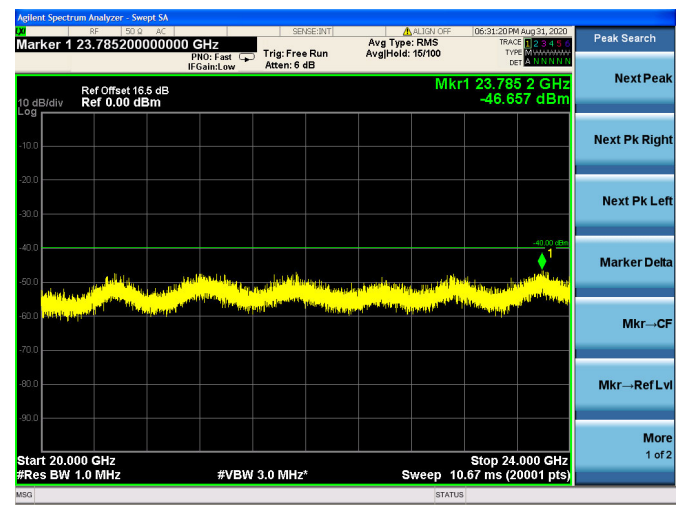

LTE Band 40(2350MHz ~ 2360MHz) CSE
5MHz/QPSK/Low CH

5MHz/16QAM/Low CH

5MHz/64QAM/Low CH

5MHz/QPSK/Mid CH

5MHz/16QAM/Mid CH

5MHz/64QAM/Mid CH

5MHz/QPSK/High CH

5MHz/16QAM/High CH

5MHz/64QAM/High CH

10MHz/QPSK/Mid CH

10MHz/16QAM/Mid CH

10MHz/64QAM/Mid CH