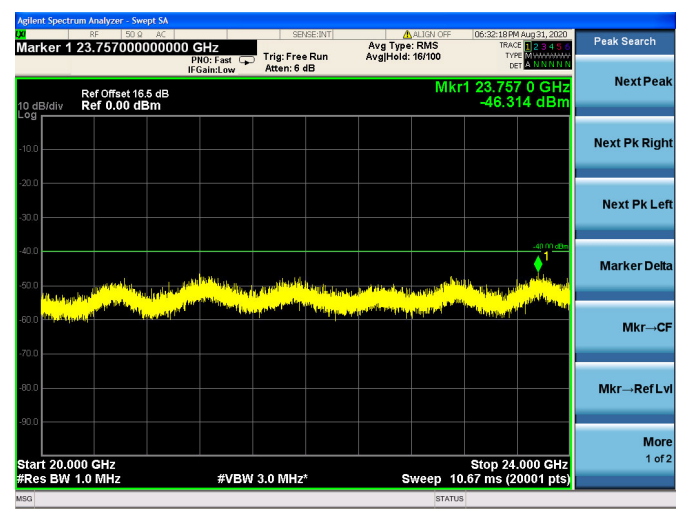

LTE Band 40(2350MHz ~ 2360MHz) CSE
5MHz/QPSK/Low CH

5MHz/16QAM/Low CH

5MHz/64QAM/Low CH

5MHz/QPSK/Mid CH

5MHz/16QAM/Mid CH

5MHz/64QAM/Mid CH

5MHz/QPSK/High CH

5MHz/16QAM/High CH

5MHz/64QAM/High CH

10MHz/QPSK/Mid CH

10MHz/16QAM/Mid CH

10MHz/64QAM/Mid CH