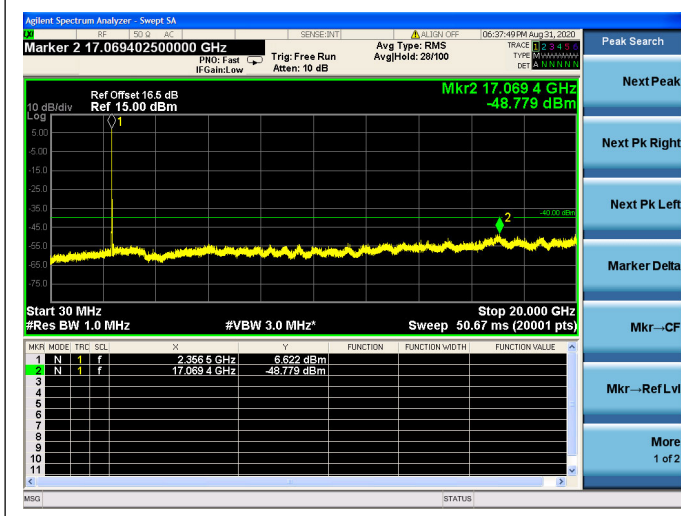

LTE Band 40(2350MHz ~ 2360MHz) CSE
5MHz/QPSK/Low CH

5MHz/16QAM/Low CH

5MHz/64QAM/Low CH

5MHz/QPSK/Mid CH

5MHz/16QAM/Mid CH

5MHz/64QAM/Mid CH

5MHz/QPSK/High CH

5MHz/16QAM/High CH

5MHz/64QAM/High CH

10MHz/QPSK/Mid CH

10MHz/16QAM/Mid CH

10MHz/64QAM/Mid CH