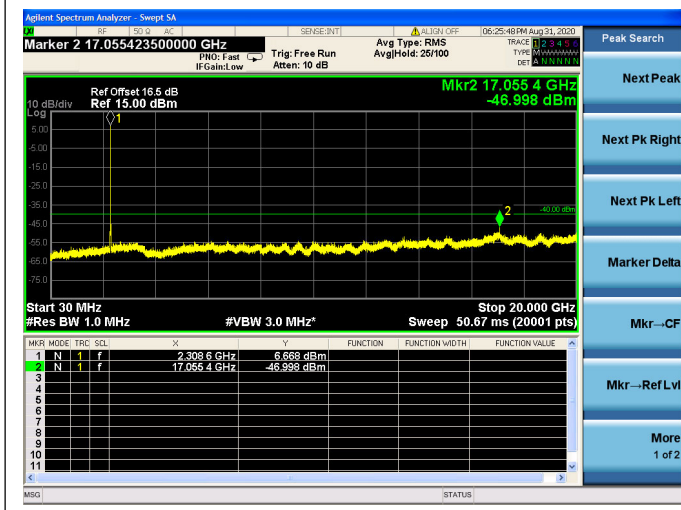

LTE Band 40(2305MHz ~ 2315MHz)CSE
5MHz/QPSK/Low CH

5MHz/16QAM/Low CH

5MHz/64QAM/Low CH

5MHz/QPSK/Mid CH

5MHz/16QAM/Mid CH

5MHz/64QAM/Mid CH

5MHz/QPSK/High CH

5MHz/16QAM/High CH

5MHz/64QAM/High CH

10MHz/QPSK/Mid CH

10MHz/16QAM/Mid CH

10MHz/64QAM/Mid CH