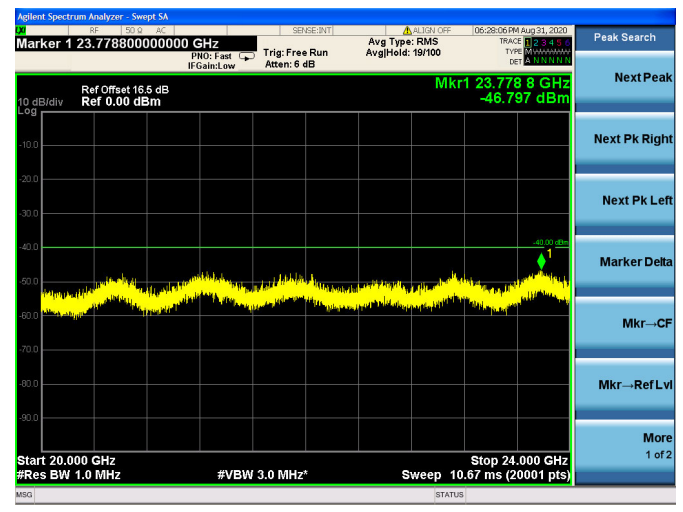

LTE Band 40(2305MHz ~ 2315MHz)CSE
5MHz/QPSK/Low CH

5MHz/16QAM/Low CH

5MHz/64QAM/Low CH

5MHz/QPSK/Mid CH

5MHz/16QAM/Mid CH

5MHz/64QAM/Mid CH

5MHz/QPSK/High CH

5MHz/16QAM/High CH

5MHz/64QAM/High CH

10MHz/QPSK/Mid CH

10MHz/16QAM/Mid CH

10MHz/64QAM/Mid CH