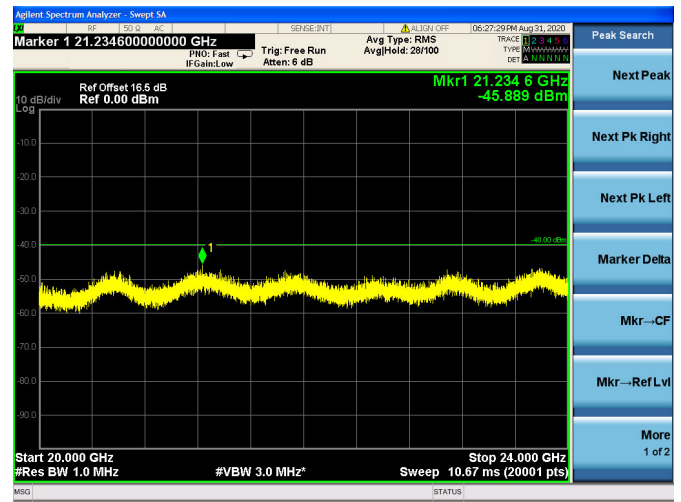

LTE Band 40(2305MHz ~ 2315MHz)CSE
5MHz/QPSK/Low CH

5MHz/16QAM/Low CH

5MHz/64QAM/Low CH

5MHz/QPSK/Mid CH

5MHz/16QAM/Mid CH

5MHz/64QAM/Mid CH

5MHz/QPSK/High CH

5MHz/16QAM/High CH

5MHz/64QAM/High CH

10MHz/QPSK/Mid CH

10MHz/16QAM/Mid CH

10MHz/64QAM/Mid CH