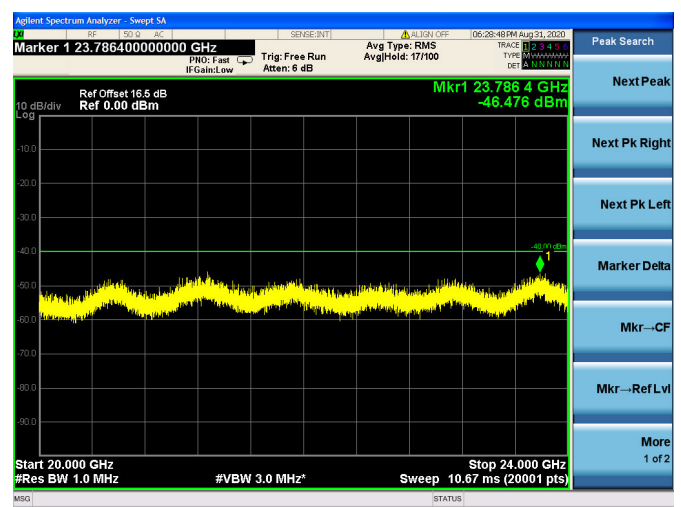

LTE Band 40(2305MHz ~ 2315MHz)CSE
5MHz/QPSK/Low CH

5MHz/16QAM/Low CH

5MHz/64QAM/Low CH

5MHz/QPSK/Mid CH

5MHz/16QAM/Mid CH

5MHz/64QAM/Mid CH

5MHz/QPSK/High CH

5MHz/16QAM/High CH

5MHz/64QAM/High CH

10MHz/QPSK/Mid CH

10MHz/16QAM/Mid CH

10MHz/64QAM/Mid CH