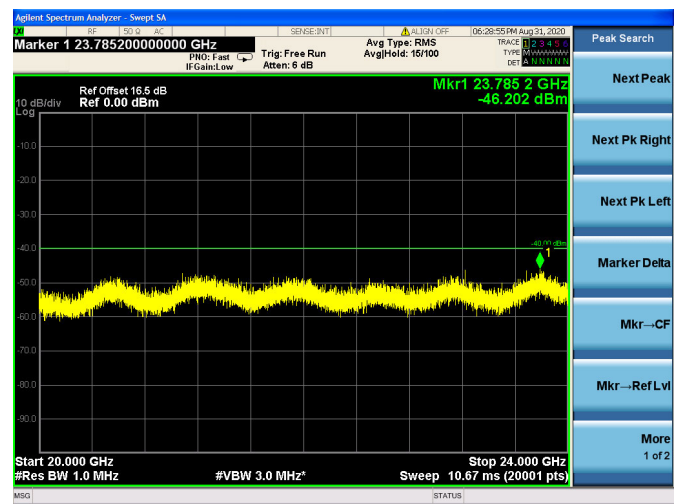

LTE Band 40(2305MHz ~ 2315MHz)CSE
5MHz/QPSK/Low CH

5MHz/16QAM/Low CH

5MHz/64QAM/Low CH

5MHz/QPSK/Mid CH

5MHz/16QAM/Mid CH

5MHz/64QAM/Mid CH

5MHz/QPSK/High CH

5MHz/16QAM/High CH

5MHz/64QAM/High CH

10MHz/QPSK/Mid CH

10MHz/16QAM/Mid CH

10MHz/64QAM/Mid CH