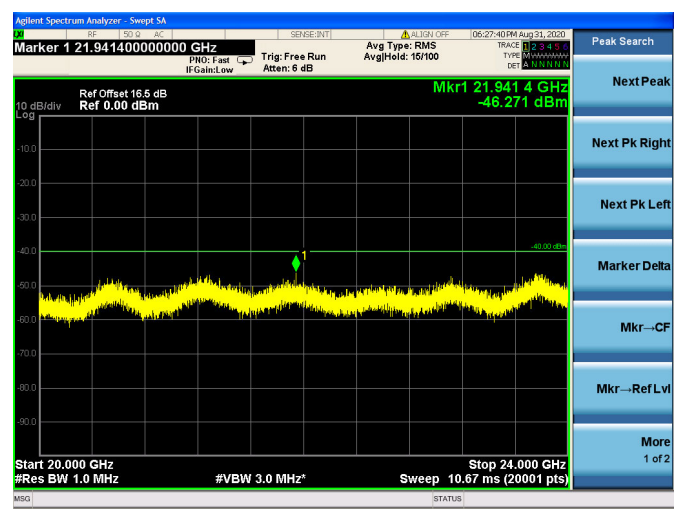

LTE Band 40(2305MHz ~ 2315MHz)CSE
5MHz/QPSK/Low CH

5MHz/16QAM/Low CH

5MHz/64QAM/Low CH

5MHz/QPSK/Mid CH

5MHz/16QAM/Mid CH

5MHz/64QAM/Mid CH

5MHz/QPSK/High CH

5MHz/16QAM/High CH

5MHz/64QAM/High CH

10MHz/QPSK/Mid CH

10MHz/16QAM/Mid CH

10MHz/64QAM/Mid CH