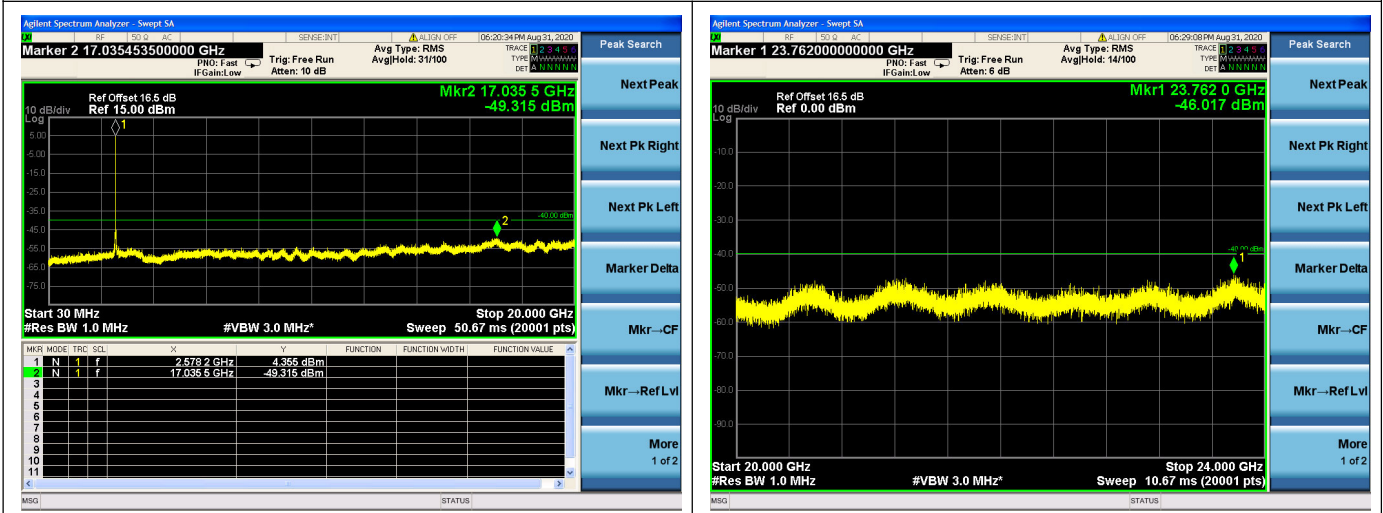

LTE Band 40(2305MHz ~ 2315MHz)CSE
5MHz/QPSK/Low CH

5MHz/16QAM/Low CH

5MHz/64QAM/Low CH

5MHz/QPSK/Mid CH

5MHz/16QAM/Mid CH

5MHz/64QAM/Mid CH

5MHz/QPSK/High CH

5MHz/16QAM/High CH

5MHz/64QAM/High CH

10MHz/QPSK/Mid CH

10MHz/16QAM/Mid CH

10MHz/64QAM/Mid CH