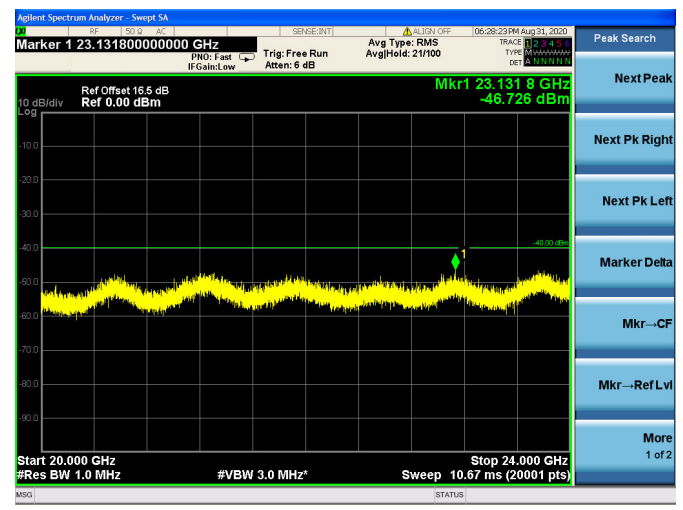

LTE Band 40(2305MHz ~ 2315MHz)CSE
5MHz/QPSK/Low CH

5MHz/16QAM/Low CH

5MHz/64QAM/Low CH

5MHz/QPSK/Mid CH

5MHz/16QAM/Mid CH

5MHz/64QAM/Mid CH

5MHz/QPSK/High CH

5MHz/16QAM/High CH

5MHz/64QAM/High CH

10MHz/QPSK/Mid CH

10MHz/16QAM/Mid CH

10MHz/64QAM/Mid CH