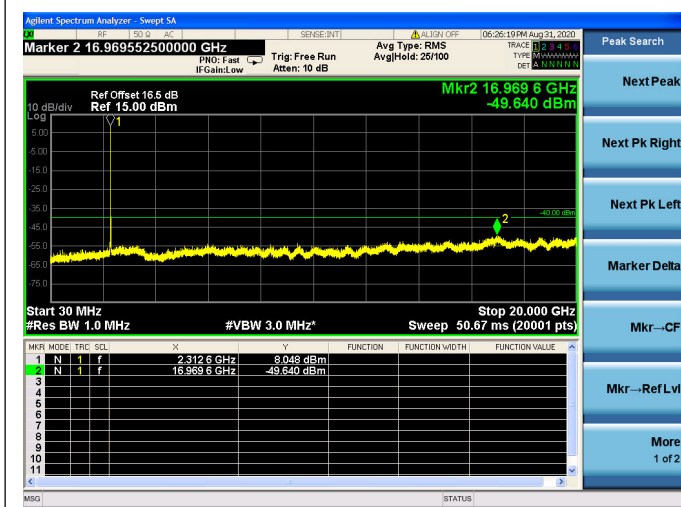

LTE Band 40(2305MHz ~ 2315MHz)CSE
5MHz/QPSK/Low CH

5MHz/16QAM/Low CH

5MHz/64QAM/Low CH

5MHz/QPSK/Mid CH

5MHz/16QAM/Mid CH

5MHz/64QAM/Mid CH

5MHz/QPSK/High CH

5MHz/16QAM/High CH

5MHz/64QAM/High CH

10MHz/QPSK/Mid CH

10MHz/16QAM/Mid CH

10MHz/64QAM/Mid CH