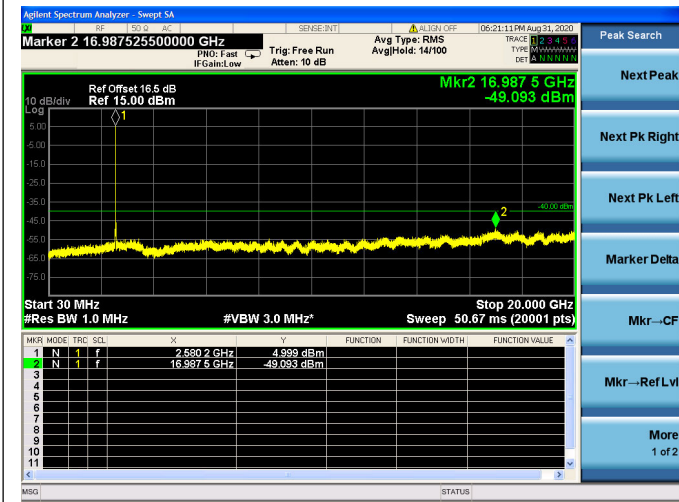

LTE Band 40(2305MHz ~ 2315MHz)CSE
5MHz/QPSK/Low CH

5MHz/16QAM/Low CH

5MHz/64QAM/Low CH

5MHz/QPSK/Mid CH

5MHz/16QAM/Mid CH

5MHz/64QAM/Mid CH

5MHz/QPSK/High CH

5MHz/16QAM/High CH

5MHz/64QAM/High CH

10MHz/QPSK/Mid CH

10MHz/16QAM/Mid CH

10MHz/64QAM/Mid CH