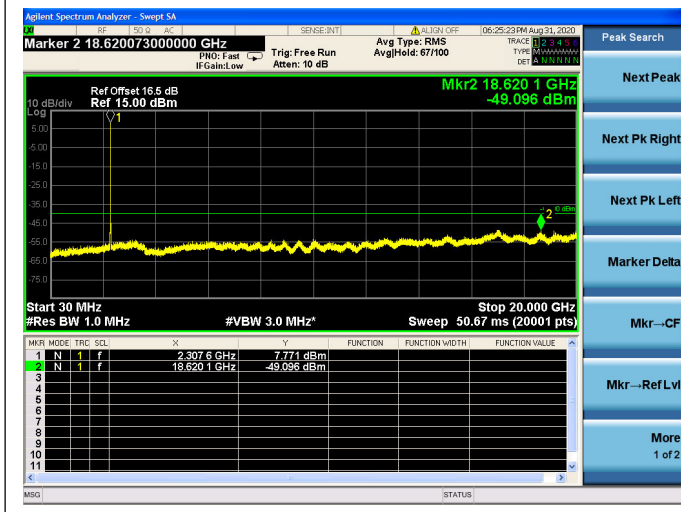

LTE Band 40(2305MHz ~ 2315MHz)CSE
5MHz/QPSK/Low CH

5MHz/16QAM/Low CH

5MHz/64QAM/Low CH

5MHz/QPSK/Mid CH

5MHz/16QAM/Mid CH

5MHz/64QAM/Mid CH

5MHz/QPSK/High CH

5MHz/16QAM/High CH

5MHz/64QAM/High CH

10MHz/QPSK/Mid CH

10MHz/16QAM/Mid CH

10MHz/64QAM/Mid CH