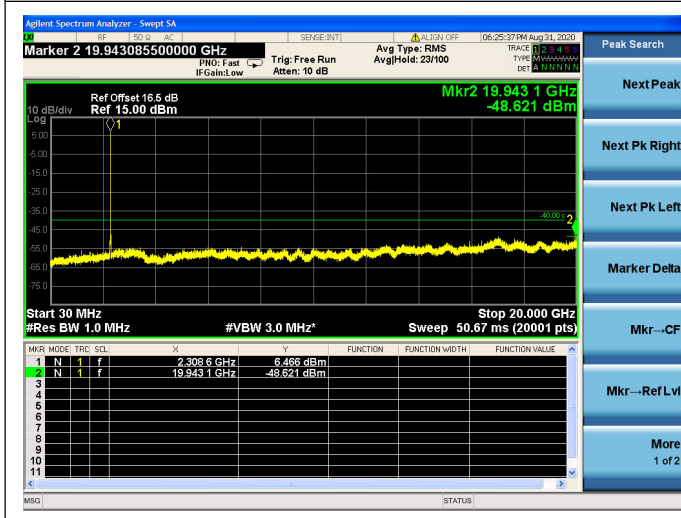

LTE Band 40(2305MHz ~ 2315MHz)CSE
5MHz/QPSK/Low CH

5MHz/16QAM/Low CH

5MHz/64QAM/Low CH

5MHz/QPSK/Mid CH

5MHz/16QAM/Mid CH

5MHz/64QAM/Mid CH

5MHz/QPSK/High CH

5MHz/16QAM/High CH

5MHz/64QAM/High CH

10MHz/QPSK/Mid CH

10MHz/16QAM/Mid CH

10MHz/64QAM/Mid CH