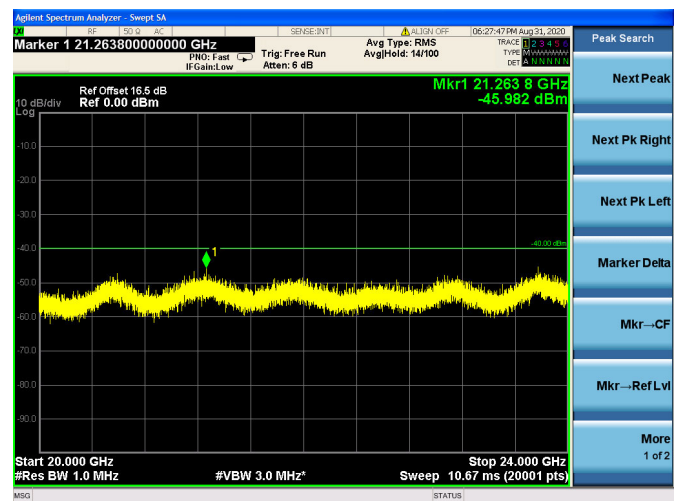

LTE Band 40(2305MHz ~ 2315MHz)CSE
5MHz/QPSK/Low CH

5MHz/16QAM/Low CH

5MHz/64QAM/Low CH

5MHz/QPSK/Mid CH

5MHz/16QAM/Mid CH

5MHz/64QAM/Mid CH

5MHz/QPSK/High CH

5MHz/16QAM/High CH

5MHz/64QAM/High CH

10MHz/QPSK/Mid CH

10MHz/16QAM/Mid CH

10MHz/64QAM/Mid CH