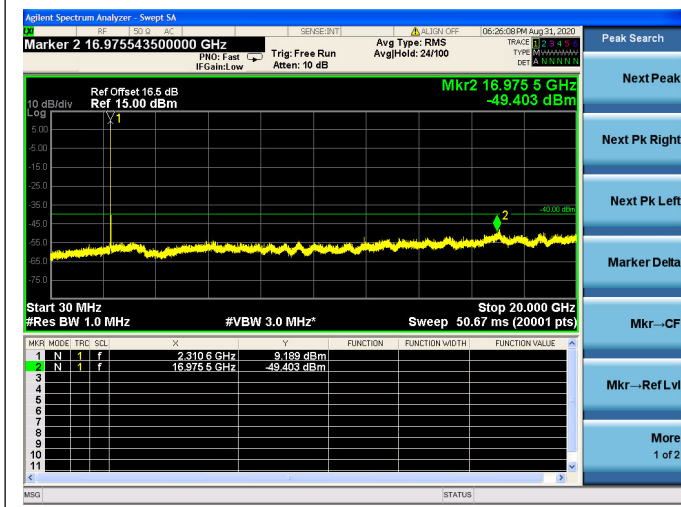

LTE Band 40(2305MHz ~ 2315MHz)CSE
5MHz/QPSK/Low CH

5MHz/16QAM/Low CH

5MHz/64QAM/Low CH

5MHz/QPSK/Mid CH

5MHz/16QAM/Mid CH

5MHz/64QAM/Mid CH

5MHz/QPSK/High CH

5MHz/16QAM/High CH

5MHz/64QAM/High CH

10MHz/QPSK/Mid CH

10MHz/16QAM/Mid CH

10MHz/64QAM/Mid CH