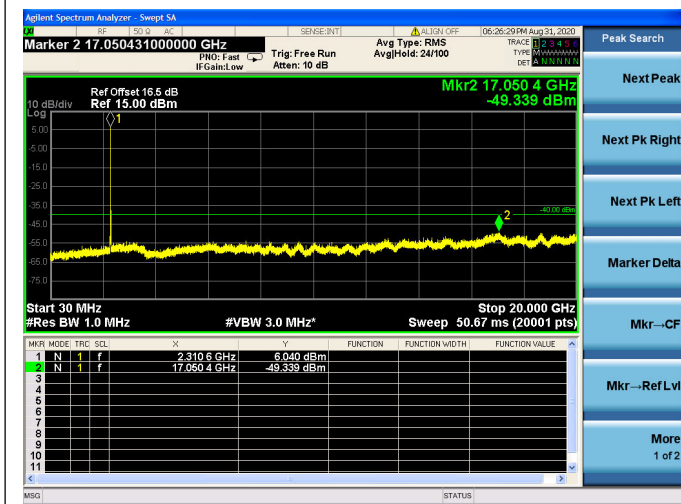

LTE Band 40(2305MHz ~ 2315MHz)CSE
5MHz/QPSK/Low CH

5MHz/16QAM/Low CH

5MHz/64QAM/Low CH

5MHz/QPSK/Mid CH

5MHz/16QAM/Mid CH

5MHz/64QAM/Mid CH

5MHz/QPSK/High CH

5MHz/16QAM/High CH

5MHz/64QAM/High CH

10MHz/QPSK/Mid CH

10MHz/16QAM/Mid CH

10MHz/64QAM/Mid CH