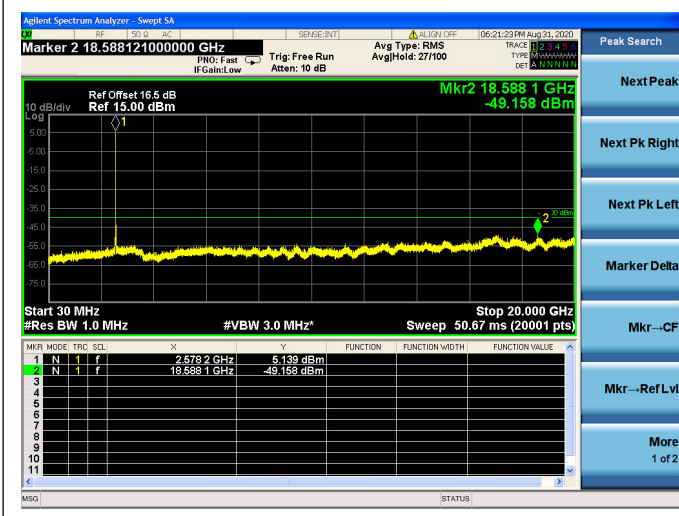

LTE Band 40(2305MHz ~ 2315MHz)CSE
5MHz/QPSK/Low CH

5MHz/16QAM/Low CH

5MHz/64QAM/Low CH

5MHz/QPSK/Mid CH

5MHz/16QAM/Mid CH

5MHz/64QAM/Mid CH

5MHz/QPSK/High CH

5MHz/16QAM/High CH

5MHz/64QAM/High CH

10MHz/QPSK/Mid CH

10MHz/16QAM/Mid CH

10MHz/64QAM/Mid CH