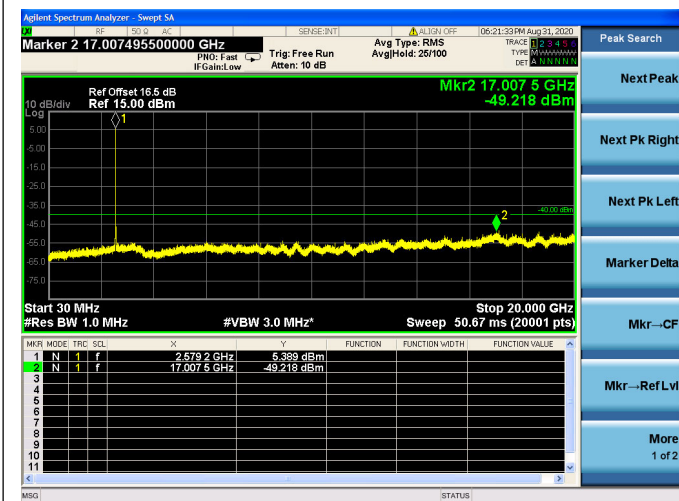

LTE Band 40(2305MHz ~ 2315MHz)CSE
5MHz/QPSK/Low CH

5MHz/16QAM/Low CH

5MHz/64QAM/Low CH

5MHz/QPSK/Mid CH

5MHz/16QAM/Mid CH

5MHz/64QAM/Mid CH

5MHz/QPSK/High CH

5MHz/16QAM/High CH

5MHz/64QAM/High CH

10MHz/QPSK/Mid CH

10MHz/16QAM/Mid CH

10MHz/64QAM/Mid CH