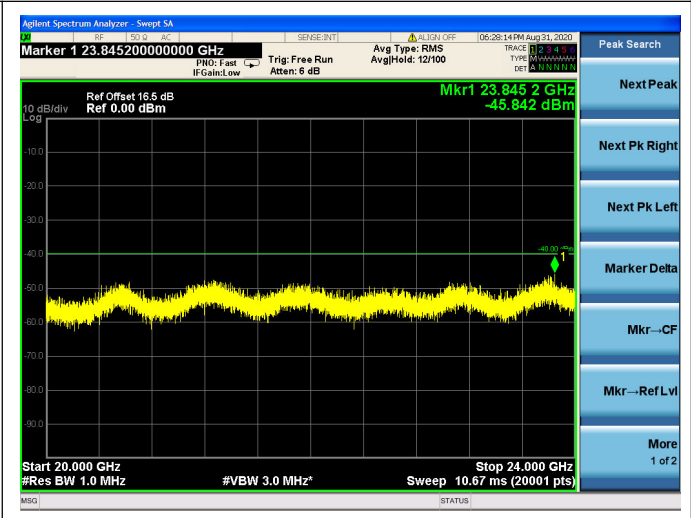

LTE Band 40(2305MHz ~ 2315MHz)CSE
5MHz/QPSK/Low CH

5MHz/16QAM/Low CH

5MHz/64QAM/Low CH

5MHz/QPSK/Mid CH

5MHz/16QAM/Mid CH

5MHz/64QAM/Mid CH

5MHz/QPSK/High CH

5MHz/16QAM/High CH

5MHz/64QAM/High CH

10MHz/QPSK/Mid CH

10MHz/16QAM/Mid CH

10MHz/64QAM/Mid CH