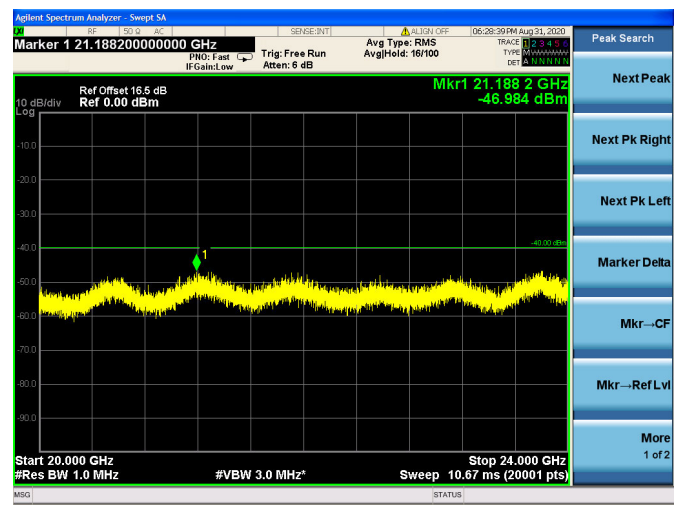

LTE Band 40(2305MHz ~ 2315MHz)CSE
5MHz/QPSK/Low CH

5MHz/16QAM/Low CH

5MHz/64QAM/Low CH

5MHz/QPSK/Mid CH

5MHz/16QAM/Mid CH

5MHz/64QAM/Mid CH

5MHz/QPSK/High CH

5MHz/16QAM/High CH

5MHz/64QAM/High CH

10MHz/QPSK/Mid CH

10MHz/16QAM/Mid CH

10MHz/64QAM/Mid CH