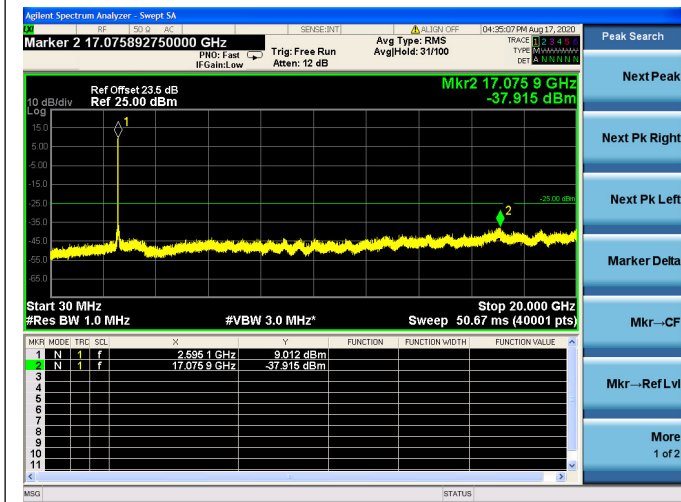

15MHz/QPSK/High CH

15MHz/16QAM/High CH

15MHz/64QAM/High CH

20MHz/QPSK/Low CH

20MHz/16QAM/Low CH

20MHz/64QAM/Low CH

20MHz/QPSK/Mid CH

20MHz/16QAM/Mid CH

20MHz/64QAM/Mid CH

20MHz/QPSK/High CH

20MHz/16QAM/High CH

20MHz/64QAM/High CH