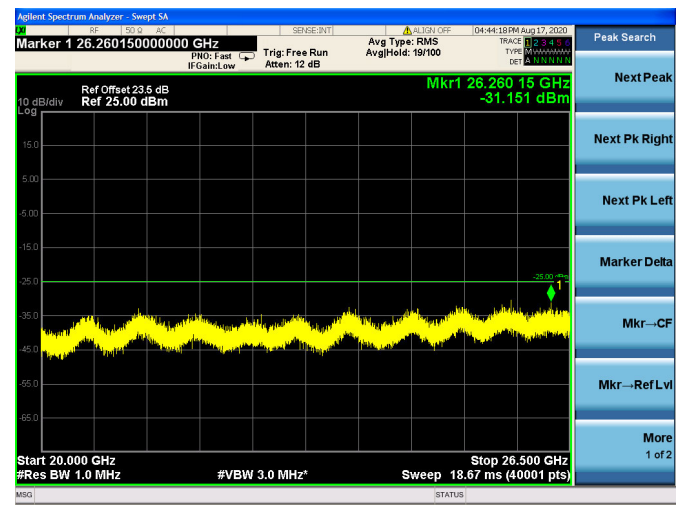

LTE Band 38 CSE

5MHz/QPSK/Low CH

5MHz/16QAM/Low CH

5MHz/64QAM/Low CH

5MHz/QPSK/Mid CH

5MHz/16QAM/Mid CH

5MHz/64QAM/Mid CH

5MHz/QPSK/High CH

5MHz/16QAM/High CH

5MHz/64QAM/High CH

10MHz/QPSK/Low CH

10MHz/16QAM/Low CH

10MHz/64QAM/Low CH