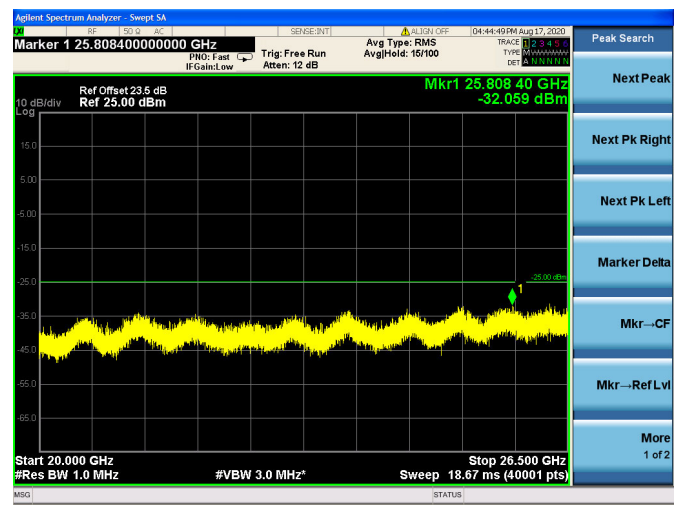

LTE Band 38 CSE

5MHz/QPSK/Low CH

5MHz/16QAM/Low CH

5MHz/64QAM/Low CH

5MHz/QPSK/Mid CH

5MHz/16QAM/Mid CH

5MHz/64QAM/Mid CH

5MHz/QPSK/High CH

5MHz/16QAM/High CH

5MHz/64QAM/High CH

10MHz/QPSK/Low CH

10MHz/16QAM/Low CH

10MHz/64QAM/Low CH