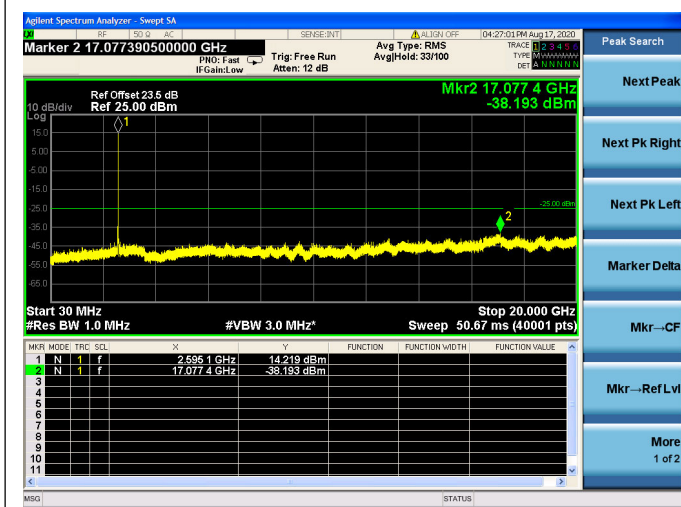

LTE Band 38 CSE

5MHz/QPSK/Low CH

5MHz/16QAM/Low CH

5MHz/64QAM/Low CH

5MHz/QPSK/Mid CH

5MHz/16QAM/Mid CH

5MHz/64QAM/Mid CH

5MHz/QPSK/High CH

5MHz/16QAM/High CH

5MHz/64QAM/High CH

10MHz/QPSK/Low CH

10MHz/16QAM/Low CH

10MHz/64QAM/Low CH