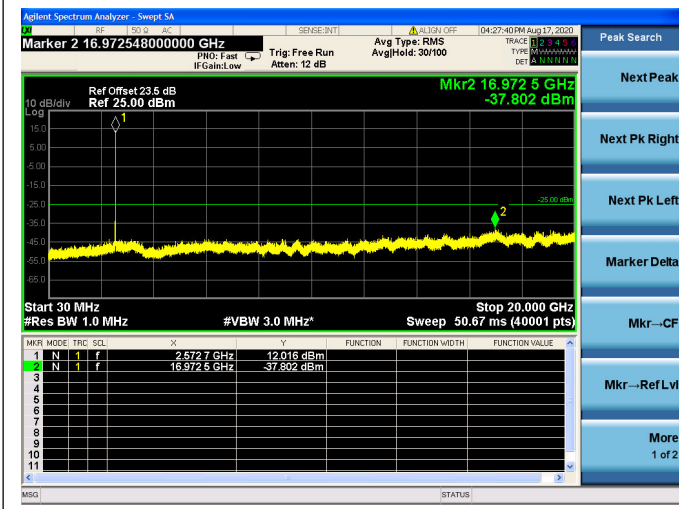

LTE Band 38 CSE

5MHz/QPSK/Low CH

5MHz/16QAM/Low CH

5MHz/64QAM/Low CH

5MHz/QPSK/Mid CH

5MHz/16QAM/Mid CH

5MHz/64QAM/Mid CH

5MHz/QPSK/High CH

5MHz/16QAM/High CH

5MHz/64QAM/High CH

10MHz/QPSK/Low CH

10MHz/16QAM/Low CH

10MHz/64QAM/Low CH