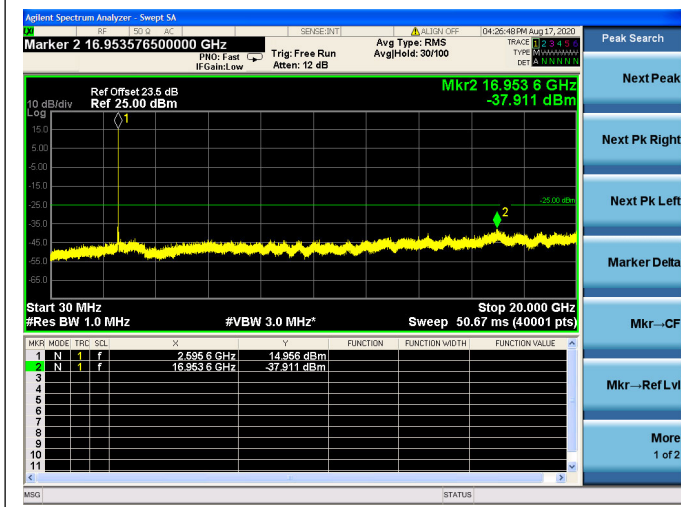

LTE Band 38 CSE

5MHz/QPSK/Low CH

5MHz/16QAM/Low CH

5MHz/64QAM/Low CH

5MHz/QPSK/Mid CH

5MHz/16QAM/Mid CH

5MHz/64QAM/Mid CH

5MHz/QPSK/High CH

5MHz/16QAM/High CH

5MHz/64QAM/High CH

10MHz/QPSK/Low CH

10MHz/16QAM/Low CH

10MHz/64QAM/Low CH