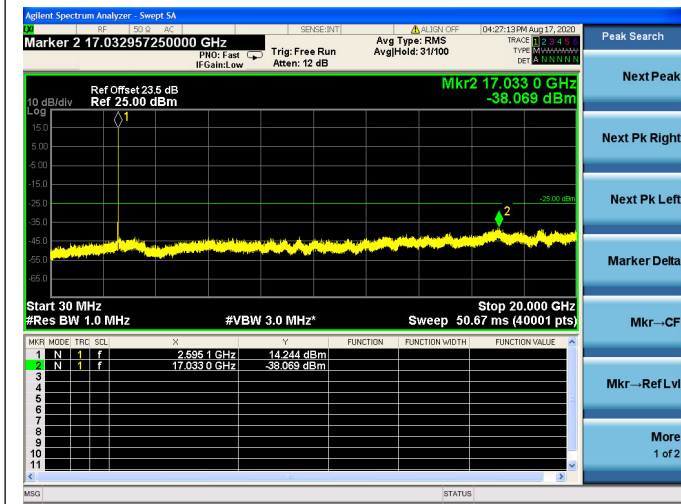

LTE Band 38 CSE

5MHz/QPSK/Low CH

5MHz/16QAM/Low CH

5MHz/64QAM/Low CH

5MHz/QPSK/Mid CH

5MHz/16QAM/Mid CH

5MHz/64QAM/Mid CH

5MHz/QPSK/High CH

5MHz/16QAM/High CH

5MHz/64QAM/High CH

10MHz/QPSK/Low CH

10MHz/16QAM/Low CH

10MHz/64QAM/Low CH