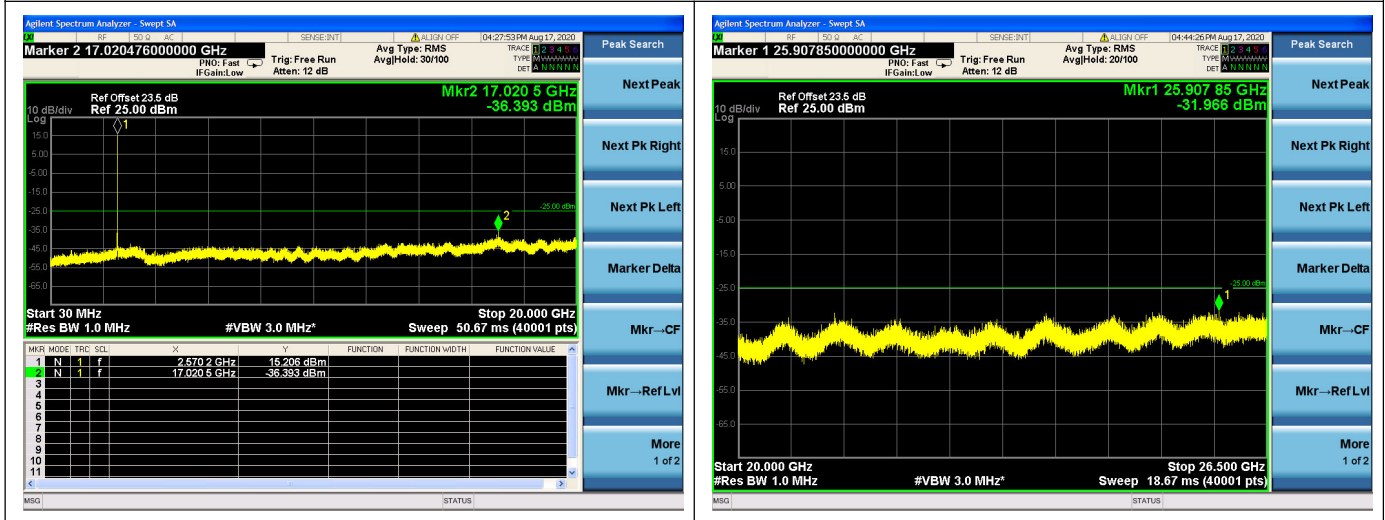

LTE Band 38 CSE

5MHz/QPSK/Low CH

5MHz/16QAM/Low CH

5MHz/64QAM/Low CH

5MHz/QPSK/Mid CH

5MHz/16QAM/Mid CH

5MHz/64QAM/Mid CH

5MHz/QPSK/High CH

5MHz/16QAM/High CH

5MHz/64QAM/High CH

10MHz/QPSK/Low CH

10MHz/16QAM/Low CH

10MHz/64QAM/Low CH