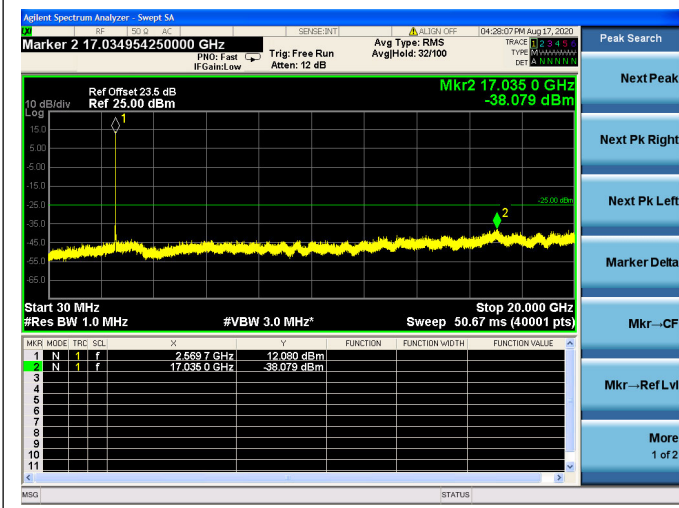

LTE Band 38 CSE

5MHz/QPSK/Low CH

5MHz/16QAM/Low CH

5MHz/64QAM/Low CH

5MHz/QPSK/Mid CH

5MHz/16QAM/Mid CH

5MHz/64QAM/Mid CH

5MHz/QPSK/High CH

5MHz/16QAM/High CH

5MHz/64QAM/High CH

10MHz/QPSK/Low CH

10MHz/16QAM/Low CH

10MHz/64QAM/Low CH