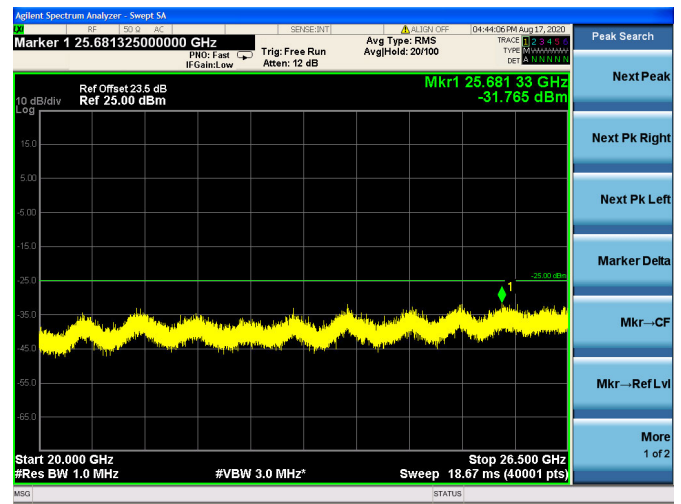

LTE Band 38 CSE

5MHz/QPSK/Low CH

5MHz/16QAM/Low CH

5MHz/64QAM/Low CH

5MHz/QPSK/Mid CH

5MHz/16QAM/Mid CH

5MHz/64QAM/Mid CH

5MHz/QPSK/High CH

5MHz/16QAM/High CH

5MHz/64QAM/High CH

10MHz/QPSK/Low CH

10MHz/16QAM/Low CH

10MHz/64QAM/Low CH