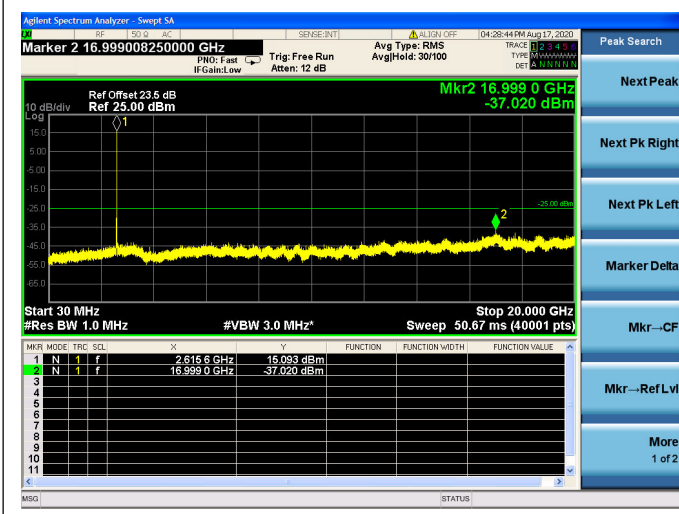

LTE Band 38 CSE

5MHz/QPSK/Low CH

5MHz/16QAM/Low CH

5MHz/64QAM/Low CH

5MHz/QPSK/Mid CH

5MHz/16QAM/Mid CH

5MHz/64QAM/Mid CH

5MHz/QPSK/High CH

5MHz/16QAM/High CH

5MHz/64QAM/High CH

10MHz/QPSK/Low CH

10MHz/16QAM/Low CH

10MHz/64QAM/Low CH