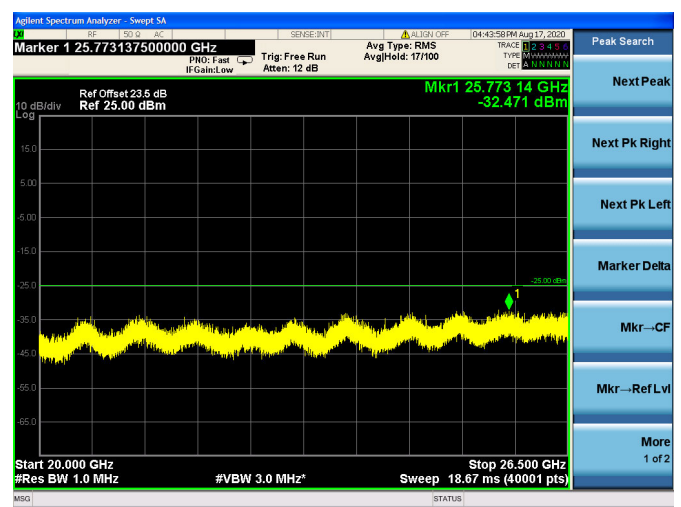

LTE Band 38 CSE

5MHz/QPSK/Low CH

5MHz/16QAM/Low CH

5MHz/64QAM/Low CH

5MHz/QPSK/Mid CH

5MHz/16QAM/Mid CH

5MHz/64QAM/Mid CH

5MHz/QPSK/High CH

5MHz/16QAM/High CH

5MHz/64QAM/High CH

10MHz/QPSK/Low CH

10MHz/16QAM/Low CH

10MHz/64QAM/Low CH