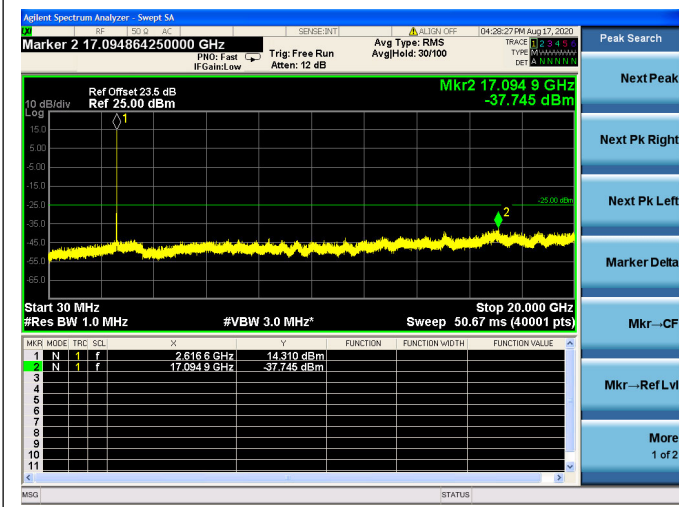

LTE Band 38 CSE

5MHz/QPSK/Low CH

5MHz/16QAM/Low CH

5MHz/64QAM/Low CH

5MHz/QPSK/Mid CH

5MHz/16QAM/Mid CH

5MHz/64QAM/Mid CH

5MHz/QPSK/High CH

5MHz/16QAM/High CH

5MHz/64QAM/High CH

10MHz/QPSK/Low CH

10MHz/16QAM/Low CH

10MHz/64QAM/Low CH