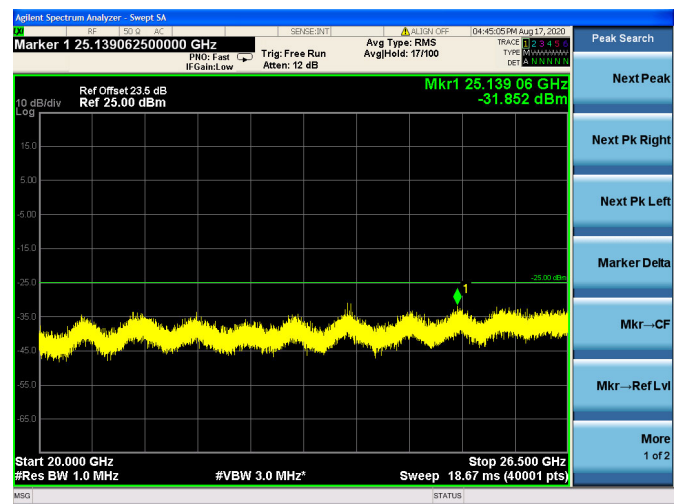

LTE Band 38 CSE

5MHz/QPSK/Low CH

5MHz/16QAM/Low CH

5MHz/64QAM/Low CH

5MHz/QPSK/Mid CH

5MHz/16QAM/Mid CH

5MHz/64QAM/Mid CH

5MHz/QPSK/High CH

5MHz/16QAM/High CH

5MHz/64QAM/High CH

10MHz/QPSK/Low CH

10MHz/16QAM/Low CH

10MHz/64QAM/Low CH