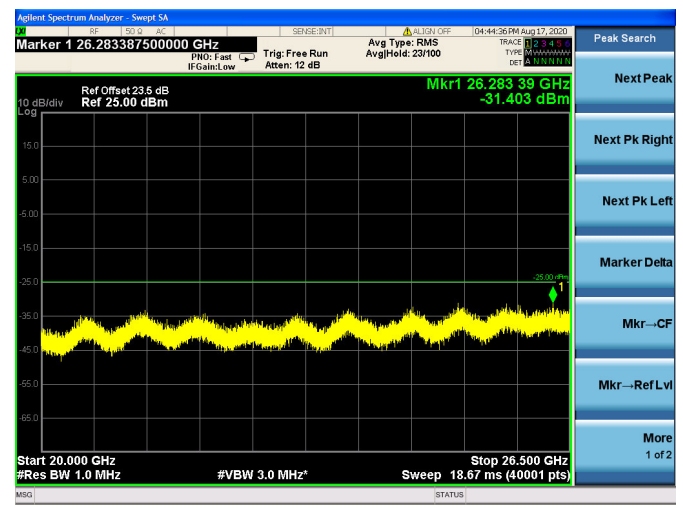

LTE Band 38 CSE

5MHz/QPSK/Low CH

5MHz/16QAM/Low CH

5MHz/64QAM/Low CH

5MHz/QPSK/Mid CH

5MHz/16QAM/Mid CH

5MHz/64QAM/Mid CH

5MHz/QPSK/High CH

5MHz/16QAM/High CH

5MHz/64QAM/High CH

10MHz/QPSK/Low CH

10MHz/16QAM/Low CH

10MHz/64QAM/Low CH