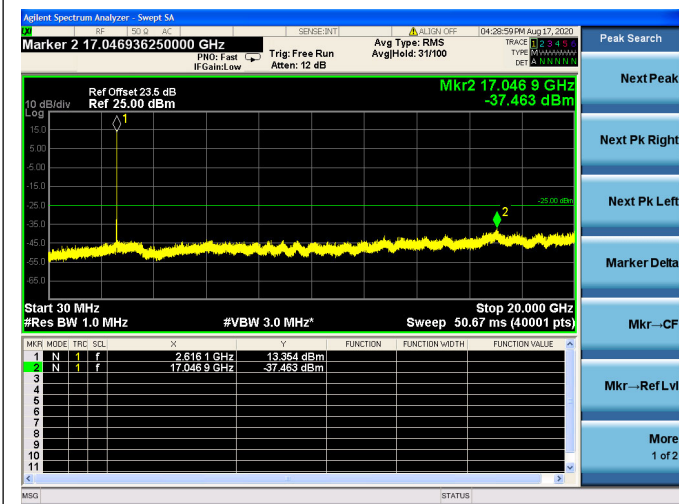

LTE Band 38 CSE

5MHz/QPSK/Low CH

5MHz/16QAM/Low CH

5MHz/64QAM/Low CH

5MHz/QPSK/Mid CH

5MHz/16QAM/Mid CH

5MHz/64QAM/Mid CH

5MHz/QPSK/High CH

5MHz/16QAM/High CH

5MHz/64QAM/High CH

10MHz/QPSK/Low CH

10MHz/16QAM/Low CH

10MHz/64QAM/Low CH