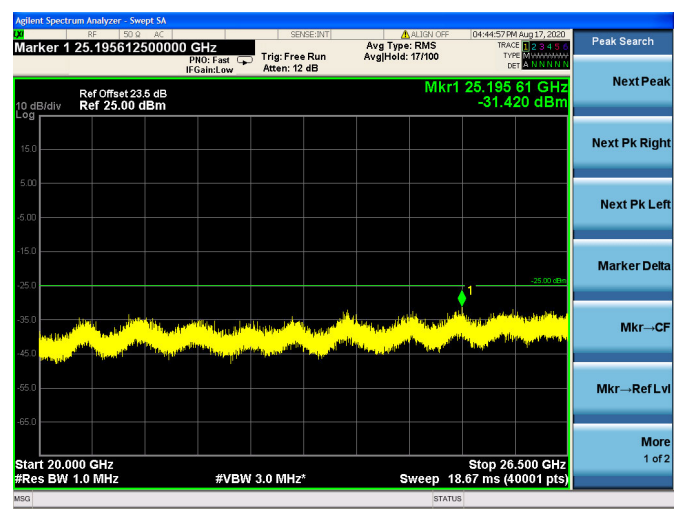

LTE Band 38 CSE

5MHz/QPSK/Low CH

5MHz/16QAM/Low CH

5MHz/64QAM/Low CH

5MHz/QPSK/Mid CH

5MHz/16QAM/Mid CH

5MHz/64QAM/Mid CH

5MHz/QPSK/High CH

5MHz/16QAM/High CH

5MHz/64QAM/High CH

10MHz/QPSK/Low CH

10MHz/16QAM/Low CH

10MHz/64QAM/Low CH