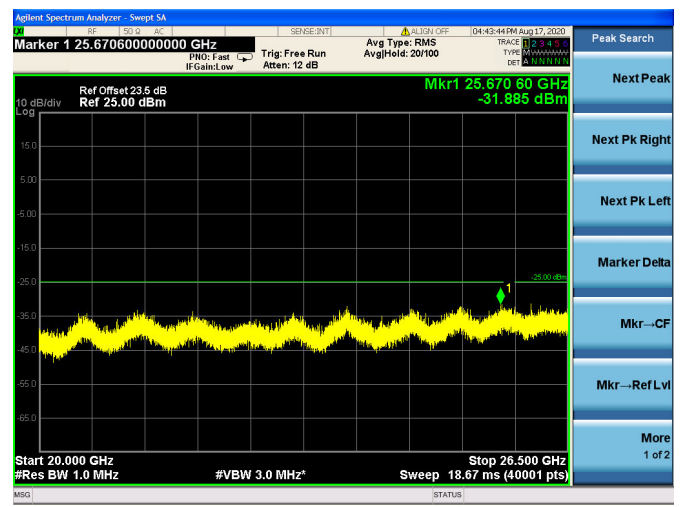

LTE Band 38 CSE

5MHz/QPSK/Low CH

5MHz/16QAM/Low CH

5MHz/64QAM/Low CH

5MHz/QPSK/Mid CH

5MHz/16QAM/Mid CH

5MHz/64QAM/Mid CH

5MHz/QPSK/High CH

5MHz/16QAM/High CH

5MHz/64QAM/High CH

10MHz/QPSK/Low CH

10MHz/16QAM/Low CH

10MHz/64QAM/Low CH