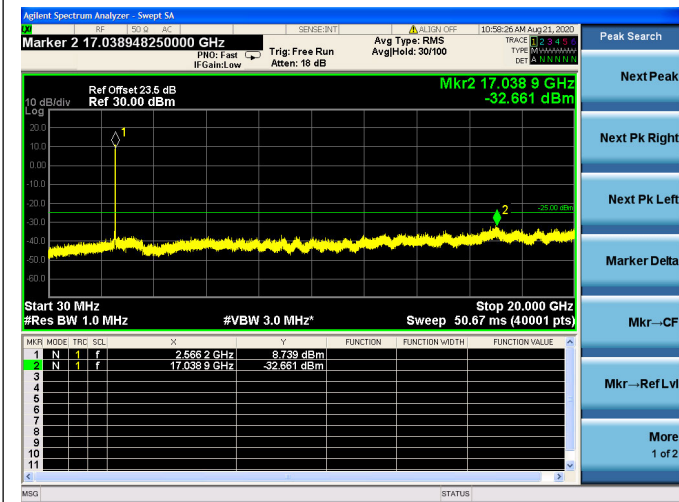

### 15MHz/QPSK/High CH

### 15MHz/16QAM/High CH