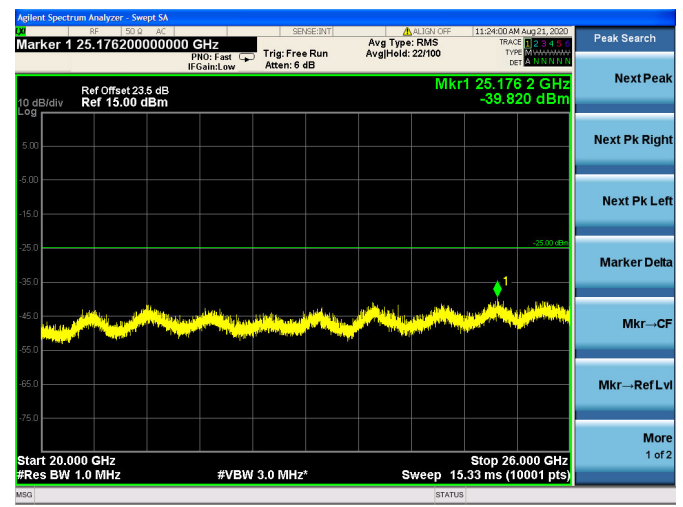

### 15MHz/QPSK/High CH

### 15MHz/16QAM/High CH

### 15MHz/64QAM/High CH

20MHz/QPSK/Low CH

20MHz/16QAM/Low CH

20MHz/64QAM/Low CH

20MHz/QPSK/Mid CH

20MHz/16QAM/Mid CH

20MHz/64QAM/Mid CH

20MHz/QPSK/High CH

20MHz/16QAM/High CH

20MHz/64QAM/High CH