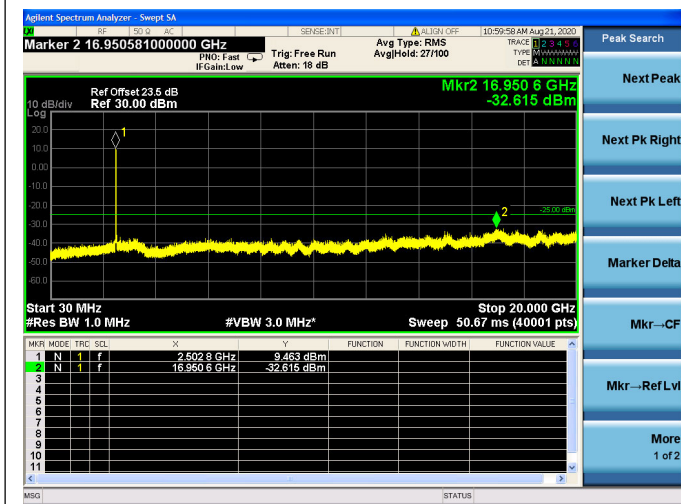

### 15MHz/16QAM/High CH

### 15MHz/64QAM/High CH

20MHz/QPSK/Low CH

20MHz/16QAM/Low CH

20MHz/64QAM/Low CH

20MHz/QPSK/Mid CH

20MHz/16QAM/Mid CH

20MHz/64QAM/Mid CH

20MHz/QPSK/High CH

20MHz/16QAM/High CH

20MHz/64QAM/High CH