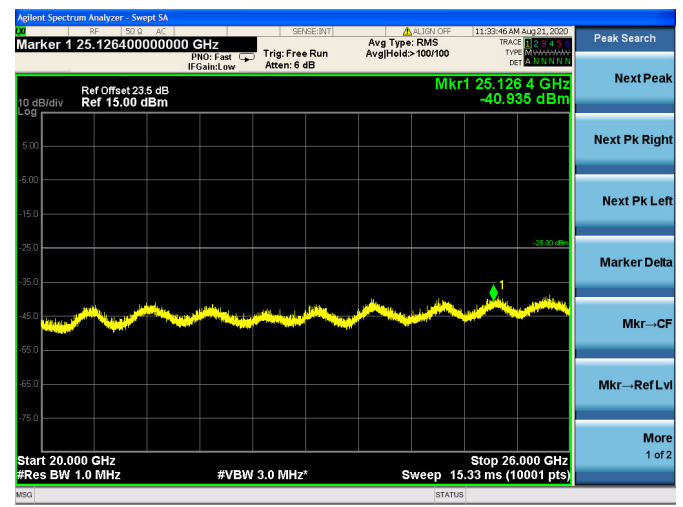

### 15MHz/QPSK/High CH

### 15MHz/16QAM/High CH

### 15MHz/64QAM/High CH

20MHz/QPSK/Low CH

20MHz/16QAM/Low CH

20MHz/64QAM/Low CH

20MHz/QPSK/Mid CH

20MHz/16QAM/Mid CH

20MHz/64QAM/Mid CH

20MHz/QPSK/High CH