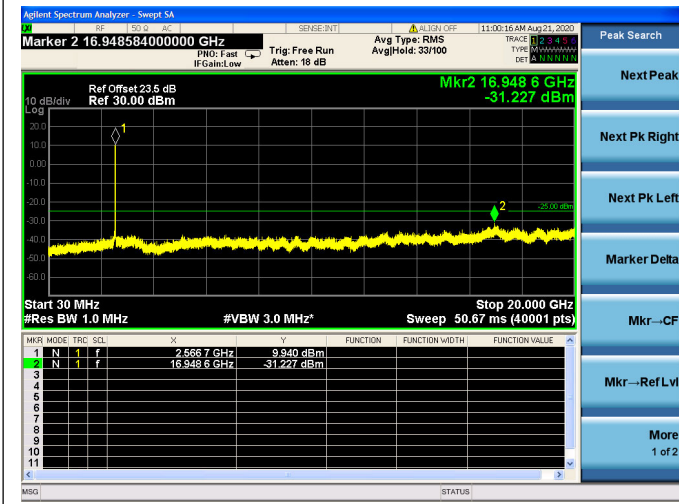

### 15MHz/16QAM/High CH

### 15MHz/64QAM/High CH

20MHz/QPSK/Low CH

20MHz/16QAM/Low CH

20MHz/64QAM/Low CH

20MHz/QPSK/Mid CH

20MHz/16QAM/Mid CH

20MHz/64QAM/Mid CH

20MHz/QPSK/High CH

20MHz/16QAM/High CH

20MHz/64QAM/High CH