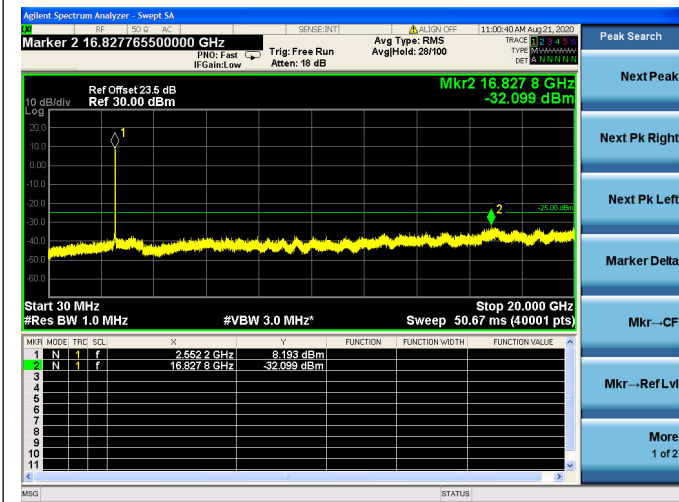

### 15MHz/16QAM/High CH

### 15MHz/64QAM/High CH

20MHz/QPSK/Low CH

20MHz/16QAM/Low CH

20MHz/64QAM/Low CH

20MHz/QPSK/Mid CH

20MHz/16QAM/Mid CH

20MHz/64QAM/Mid CH

20MHz/QPSK/High CH

20MHz/16QAM/High CH

20MHz/64QAM/High CH