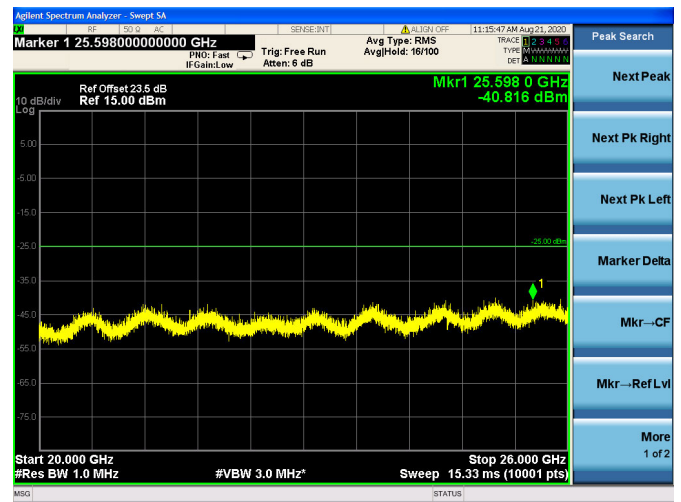

### 15MHz/QPSK/High CH

### 15MHz/16QAM/High CH

### 15MHz/64QAM/High CH

20MHz/QPSK/Low CH

20MHz/16QAM/Low CH

20MHz/64QAM/Low CH

20MHz/QPSK/Mid CH

20MHz/16QAM/Mid CH

20MHz/64QAM/Mid CH

20MHz/QPSK/High CH

20MHz/16QAM/High CH

20MHz/64QAM/High CH