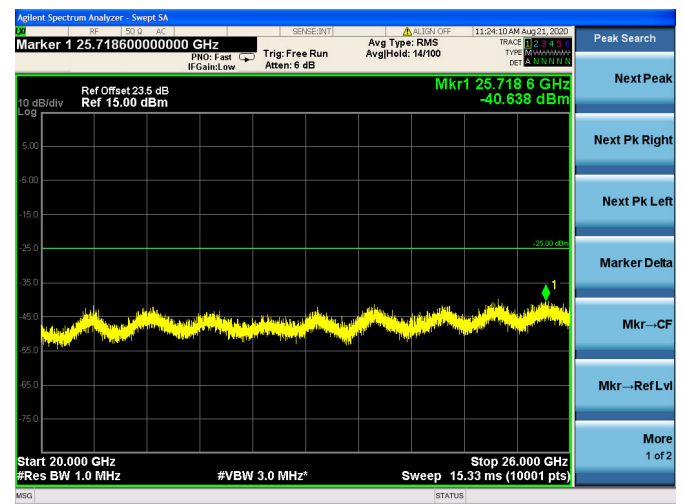

### 15MHz/16QAM/High CH

### 15MHz/64QAM/High CH

20MHz/QPSK/Low CH

20MHz/16QAM/Low CH

20MHz/64QAM/Low CH

20MHz/QPSK/Mid CH

20MHz/16QAM/Mid CH

20MHz/64QAM/Mid CH

20MHz/QPSK/High CH

20MHz/16QAM/High CH

20MHz/64QAM/High CH