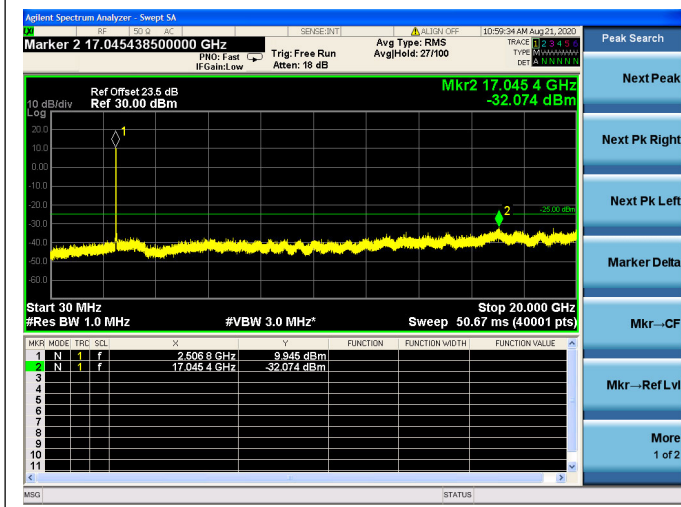

### 15MHz/QPSK/High CH

### 15MHz/16QAM/High CH

### 15MHz/64QAM/High CH

20MHz/QPSK/Low CH

20MHz/16QAM/Low CH

20MHz/64QAM/Low CH

20MHz/QPSK/Mid CH

20MHz/16QAM/Mid CH

20MHz/64QAM/Mid CH

20MHz/QPSK/High CH

20MHz/16QAM/High CH

20MHz/64QAM/High CH