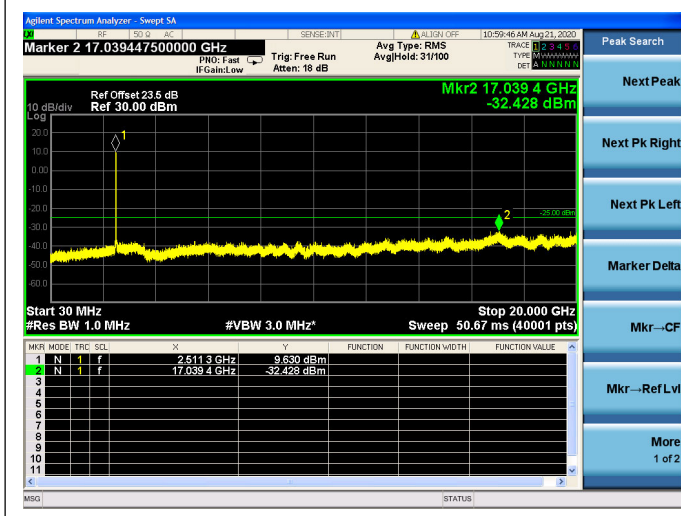

### 15MHz/16QAM/High CH

### 15MHz/64QAM/High CH

20MHz/QPSK/Low CH

20MHz/16QAM/Low CH

20MHz/64QAM/Low CH

20MHz/QPSK/Mid CH

20MHz/16QAM/Mid CH

20MHz/64QAM/Mid CH

20MHz/QPSK/High CH

20MHz/16QAM/High CH

20MHz/64QAM/High CH