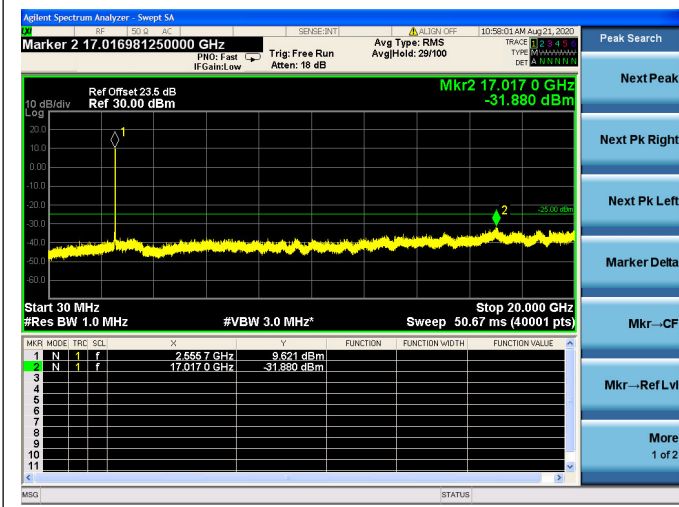

### 15MHz/QPSK/High CH

### 15MHz/16QAM/High CH