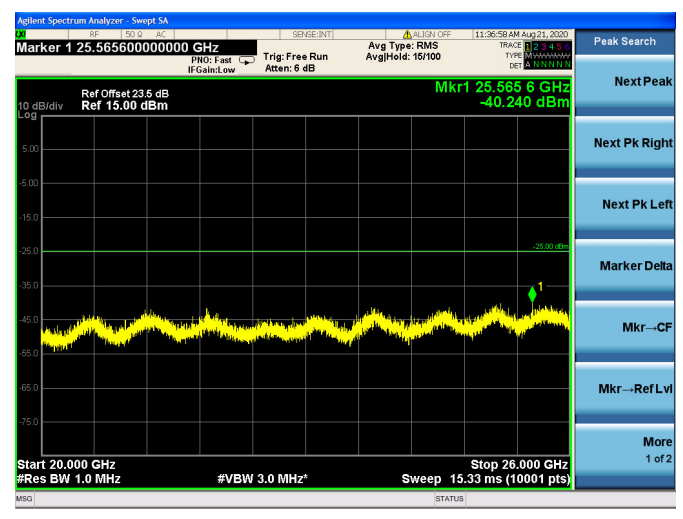

LTE Band 7 CSE
5MHz/QPSK/Low CH

5MHz/16QAM/Low CH

5MHz/64QAM/Low CH

5MHz/QPSK/Mid CH

5MHz/16QAM/Mid CH

5MHz/64QAM/Mid CH

5MHz/QPSK/High CH

5MHz/16QAM/High CH

5MHz/64QAM/High CH

10MHz/QPSK/Low CH

10MHz/16QAM/Low CH

10MHz/64QAM/Low CH