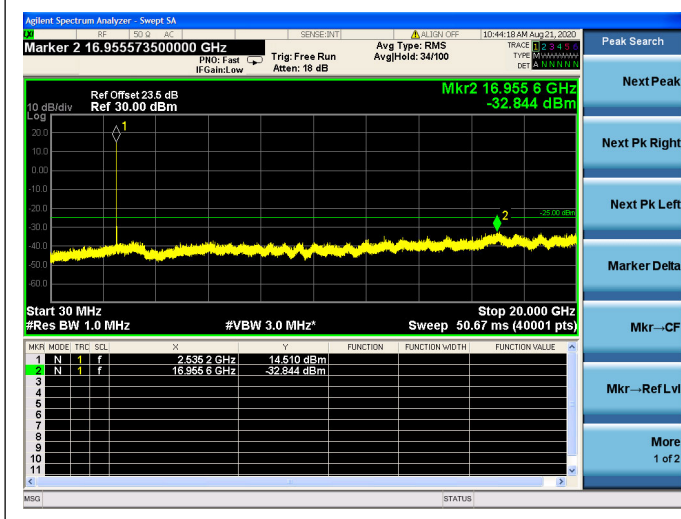

LTE Band 7 CSE
5MHz/QPSK/Low CH

5MHz/16QAM/Low CH

5MHz/64QAM/Low CH

5MHz/QPSK/Mid CH

5MHz/16QAM/Mid CH

5MHz/64QAM/Mid CH

5MHz/QPSK/High CH

5MHz/16QAM/High CH

5MHz/64QAM/High CH

10MHz/QPSK/Low CH

10MHz/16QAM/Low CH

10MHz/64QAM/Low CH