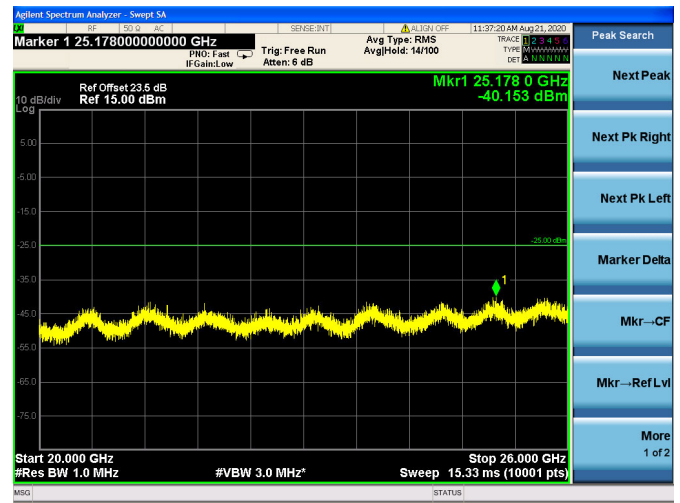

LTE Band 7 CSE
5MHz/QPSK/Low CH

5MHz/16QAM/Low CH

5MHz/64QAM/Low CH

5MHz/QPSK/Mid CH

5MHz/16QAM/Mid CH

5MHz/64QAM/Mid CH

5MHz/QPSK/High CH

5MHz/16QAM/High CH

5MHz/64QAM/High CH

10MHz/QPSK/Low CH

10MHz/16QAM/Low CH

10MHz/64QAM/Low CH