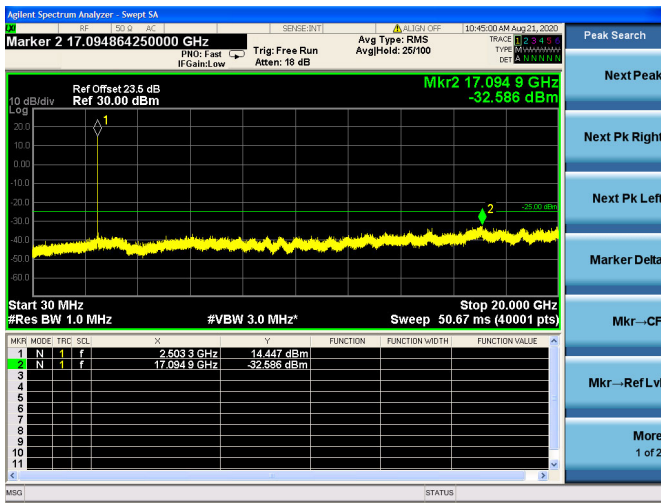

LTE Band 7 CSE
5MHz/QPSK/Low CH

5MHz/16QAM/Low CH

5MHz/64QAM/Low CH

5MHz/QPSK/Mid CH

5MHz/16QAM/Mid CH

5MHz/64QAM/Mid CH

5MHz/QPSK/High CH

5MHz/16QAM/High CH

5MHz/64QAM/High CH

10MHz/QPSK/Low CH

10MHz/16QAM/Low CH

10MHz/64QAM/Low CH