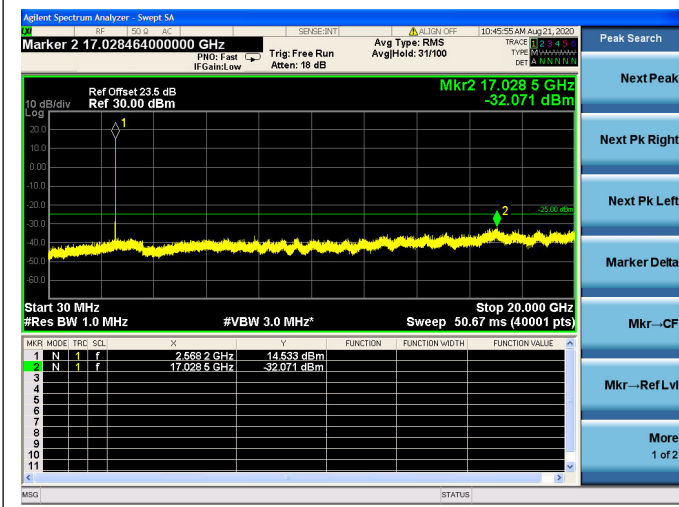

LTE Band 7 CSE
5MHz/QPSK/Low CH

5MHz/16QAM/Low CH

5MHz/64QAM/Low CH

5MHz/QPSK/Mid CH

5MHz/16QAM/Mid CH

5MHz/64QAM/Mid CH

5MHz/QPSK/High CH

5MHz/16QAM/High CH

5MHz/64QAM/High CH

10MHz/QPSK/Low CH

10MHz/16QAM/Low CH

10MHz/64QAM/Low CH