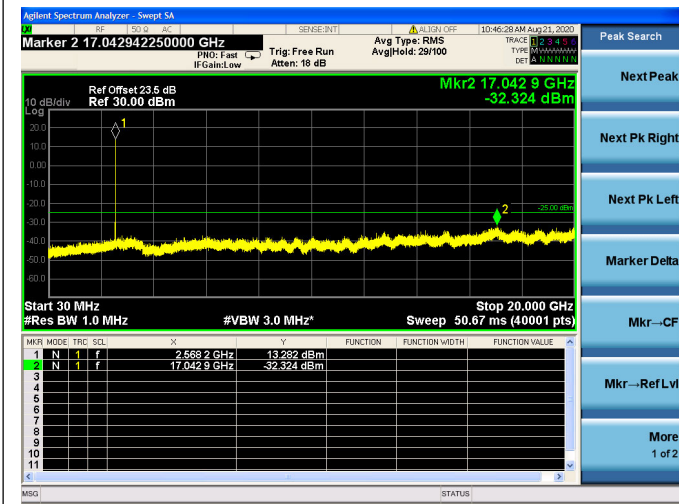

LTE Band 7 CSE
5MHz/QPSK/Low CH

5MHz/16QAM/Low CH

5MHz/64QAM/Low CH

5MHz/QPSK/Mid CH

5MHz/16QAM/Mid CH

5MHz/64QAM/Mid CH

5MHz/QPSK/High CH

5MHz/16QAM/High CH

5MHz/64QAM/High CH

10MHz/QPSK/Low CH

10MHz/16QAM/Low CH

10MHz/64QAM/Low CH