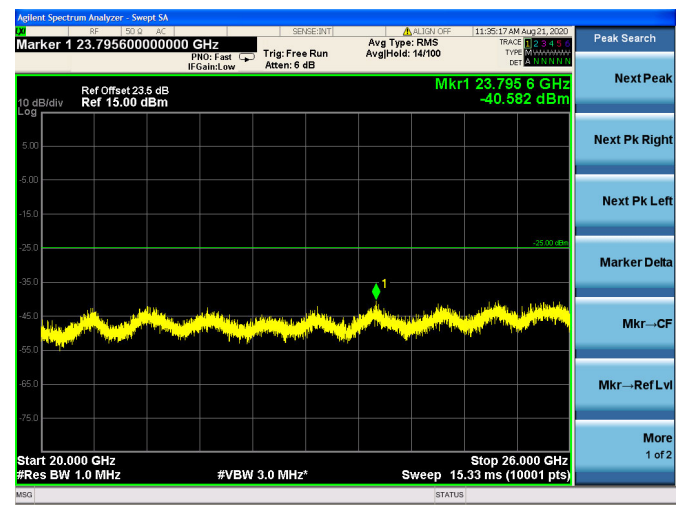

LTE Band 7 CSE
5MHz/QPSK/Low CH

5MHz/16QAM/Low CH

5MHz/64QAM/Low CH

5MHz/QPSK/Mid CH

5MHz/16QAM/Mid CH

5MHz/64QAM/Mid CH

5MHz/QPSK/High CH

5MHz/16QAM/High CH

5MHz/64QAM/High CH

10MHz/QPSK/Low CH

10MHz/16QAM/Low CH

10MHz/64QAM/Low CH