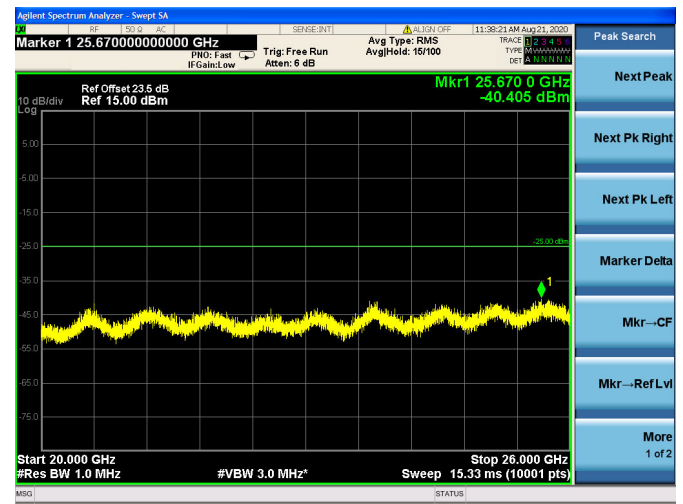

LTE Band 7 CSE
5MHz/QPSK/Low CH

5MHz/16QAM/Low CH

5MHz/64QAM/Low CH

5MHz/QPSK/Mid CH

5MHz/16QAM/Mid CH

5MHz/64QAM/Mid CH

5MHz/QPSK/High CH

5MHz/16QAM/High CH

5MHz/64QAM/High CH

10MHz/QPSK/Low CH

10MHz/16QAM/Low CH

10MHz/64QAM/Low CH