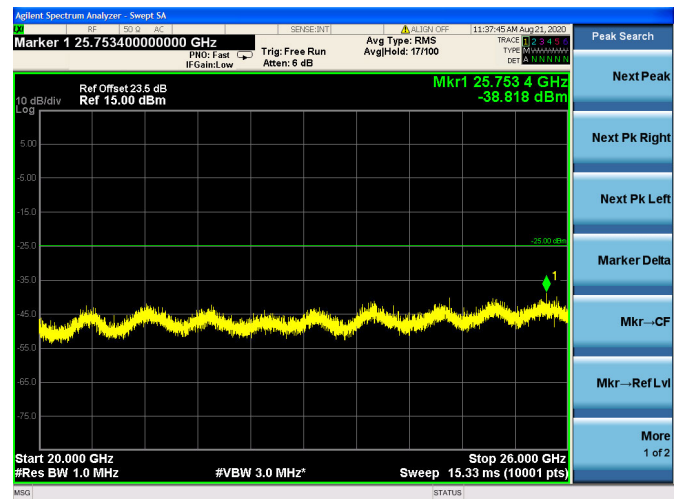

LTE Band 7 CSE
5MHz/QPSK/Low CH

5MHz/16QAM/Low CH

5MHz/64QAM/Low CH

5MHz/QPSK/Mid CH

5MHz/16QAM/Mid CH

5MHz/64QAM/Mid CH

5MHz/QPSK/High CH

5MHz/16QAM/High CH

5MHz/64QAM/High CH

10MHz/QPSK/Low CH

10MHz/16QAM/Low CH

10MHz/64QAM/Low CH