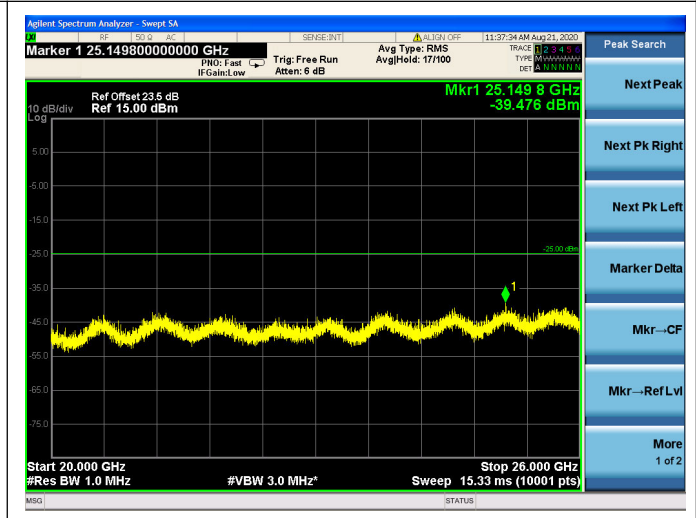

LTE Band 7 CSE
5MHz/QPSK/Low CH

5MHz/16QAM/Low CH

5MHz/64QAM/Low CH

5MHz/QPSK/Mid CH

5MHz/16QAM/Mid CH

5MHz/64QAM/Mid CH

5MHz/QPSK/High CH

5MHz/16QAM/High CH

5MHz/64QAM/High CH

10MHz/QPSK/Low CH

10MHz/16QAM/Low CH

10MHz/64QAM/Low CH