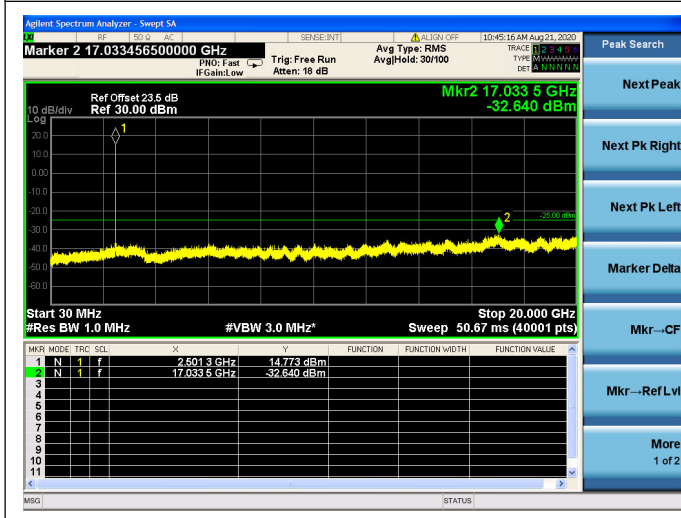

LTE Band 7 CSE
5MHz/QPSK/Low CH

5MHz/16QAM/Low CH

5MHz/64QAM/Low CH

5MHz/QPSK/Mid CH

5MHz/16QAM/Mid CH

5MHz/64QAM/Mid CH

5MHz/QPSK/High CH

5MHz/16QAM/High CH

5MHz/64QAM/High CH

10MHz/QPSK/Low CH

10MHz/16QAM/Low CH

10MHz/64QAM/Low CH