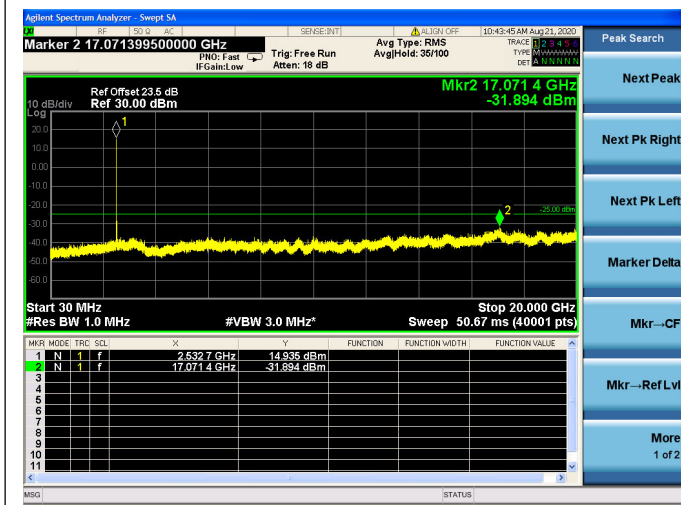

LTE Band 7 CSE
5MHz/QPSK/Low CH

5MHz/16QAM/Low CH

5MHz/64QAM/Low CH

5MHz/QPSK/Mid CH

5MHz/16QAM/Mid CH

5MHz/64QAM/Mid CH

5MHz/QPSK/High CH

5MHz/16QAM/High CH

5MHz/64QAM/High CH

10MHz/QPSK/Low CH

10MHz/16QAM/Low CH

10MHz/64QAM/Low CH