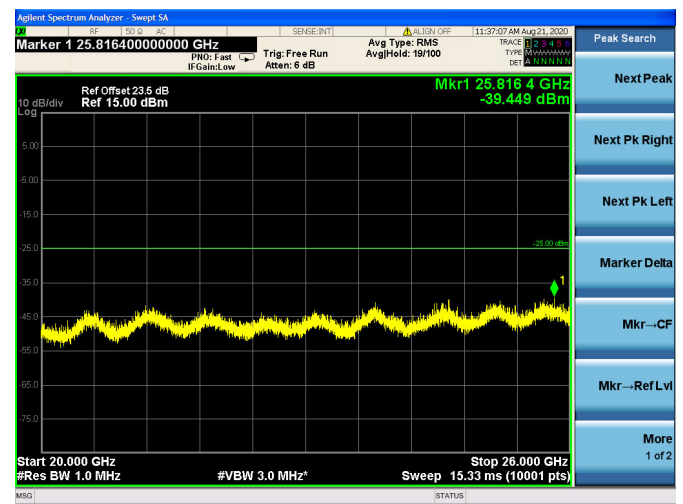

LTE Band 7 CSE
5MHz/QPSK/Low CH

5MHz/16QAM/Low CH

5MHz/64QAM/Low CH

5MHz/QPSK/Mid CH

5MHz/16QAM/Mid CH

5MHz/64QAM/Mid CH

5MHz/QPSK/High CH

5MHz/16QAM/High CH

5MHz/64QAM/High CH

10MHz/QPSK/Low CH

10MHz/16QAM/Low CH

10MHz/64QAM/Low CH