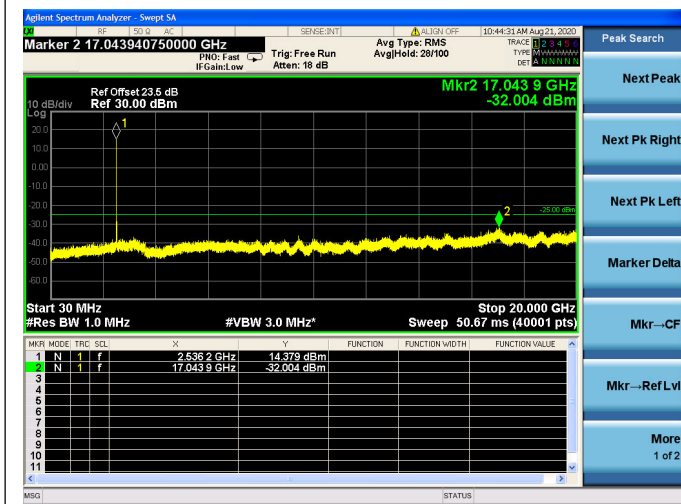

LTE Band 7 CSE
5MHz/QPSK/Low CH

5MHz/16QAM/Low CH

5MHz/64QAM/Low CH

5MHz/QPSK/Mid CH

5MHz/16QAM/Mid CH

5MHz/64QAM/Mid CH

5MHz/QPSK/High CH

5MHz/16QAM/High CH

5MHz/64QAM/High CH

10MHz/QPSK/Low CH

10MHz/16QAM/Low CH

10MHz/64QAM/Low CH