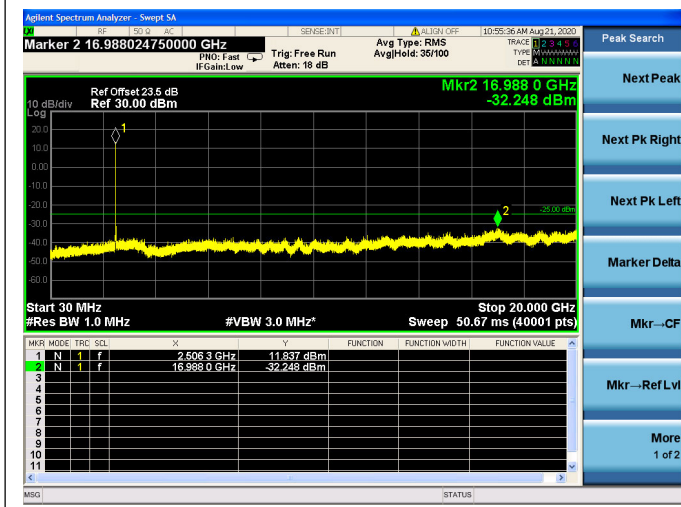

LTE Band 7 CSE
5MHz/QPSK/Low CH

5MHz/16QAM/Low CH

5MHz/64QAM/Low CH

5MHz/QPSK/Mid CH

5MHz/16QAM/Mid CH

5MHz/64QAM/Mid CH

5MHz/QPSK/High CH

5MHz/16QAM/High CH

5MHz/64QAM/High CH

10MHz/QPSK/Low CH

10MHz/16QAM/Low CH

10MHz/64QAM/Low CH