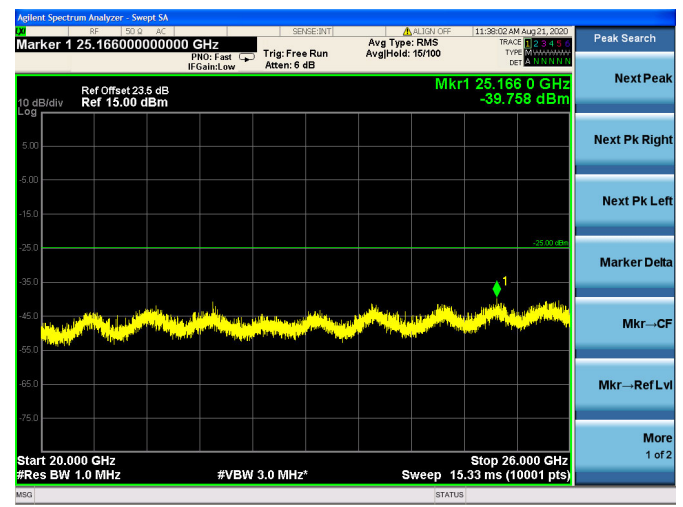

LTE Band 7 CSE
5MHz/QPSK/Low CH

5MHz/16QAM/Low CH

5MHz/64QAM/Low CH

5MHz/QPSK/Mid CH

5MHz/16QAM/Mid CH

5MHz/64QAM/Mid CH

5MHz/QPSK/High CH

5MHz/16QAM/High CH

5MHz/64QAM/High CH

10MHz/QPSK/Low CH

10MHz/16QAM/Low CH

10MHz/64QAM/Low CH