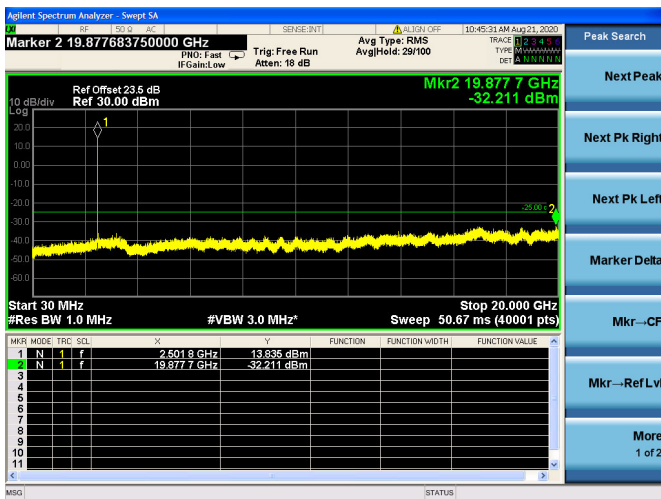

LTE Band 7 CSE
5MHz/QPSK/Low CH

5MHz/16QAM/Low CH

5MHz/64QAM/Low CH

5MHz/QPSK/Mid CH

5MHz/16QAM/Mid CH

5MHz/64QAM/Mid CH

5MHz/QPSK/High CH

5MHz/16QAM/High CH

5MHz/64QAM/High CH

10MHz/QPSK/Low CH

10MHz/16QAM/Low CH

10MHz/64QAM/Low CH