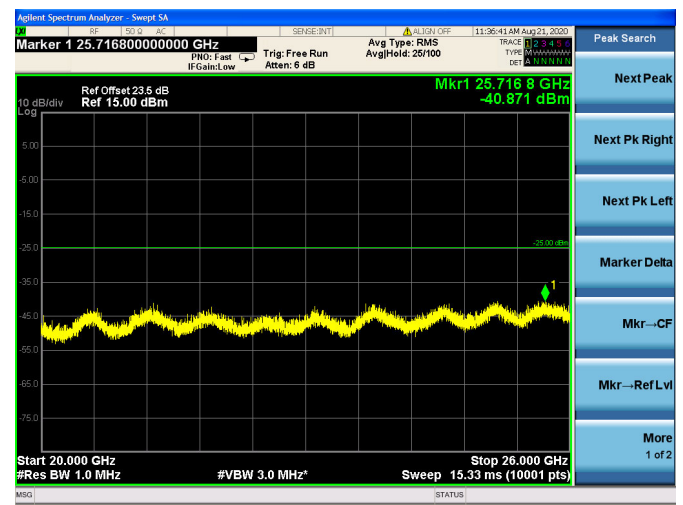

LTE Band 7 CSE
5MHz/QPSK/Low CH

5MHz/16QAM/Low CH

5MHz/64QAM/Low CH

5MHz/QPSK/Mid CH

5MHz/16QAM/Mid CH

5MHz/64QAM/Mid CH

5MHz/QPSK/High CH

5MHz/16QAM/High CH

5MHz/64QAM/High CH

10MHz/QPSK/Low CH

10MHz/16QAM/Low CH

10MHz/64QAM/Low CH