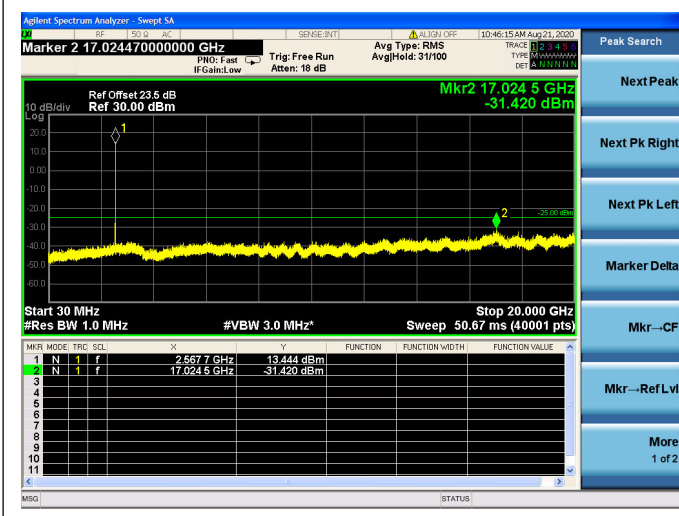

LTE Band 7 CSE
5MHz/QPSK/Low CH

5MHz/16QAM/Low CH

5MHz/64QAM/Low CH

5MHz/QPSK/Mid CH

5MHz/16QAM/Mid CH

5MHz/64QAM/Mid CH

5MHz/QPSK/High CH

5MHz/16QAM/High CH

5MHz/64QAM/High CH

10MHz/QPSK/Low CH

10MHz/16QAM/Low CH

10MHz/64QAM/Low CH