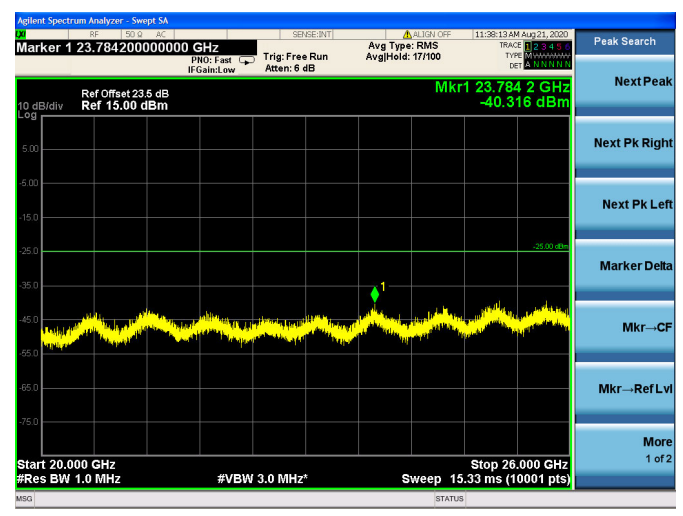

LTE Band 7 CSE
5MHz/QPSK/Low CH

5MHz/16QAM/Low CH

5MHz/64QAM/Low CH

5MHz/QPSK/Mid CH

5MHz/16QAM/Mid CH

5MHz/64QAM/Mid CH

5MHz/QPSK/High CH

5MHz/16QAM/High CH

5MHz/64QAM/High CH

10MHz/QPSK/Low CH

10MHz/16QAM/Low CH

10MHz/64QAM/Low CH