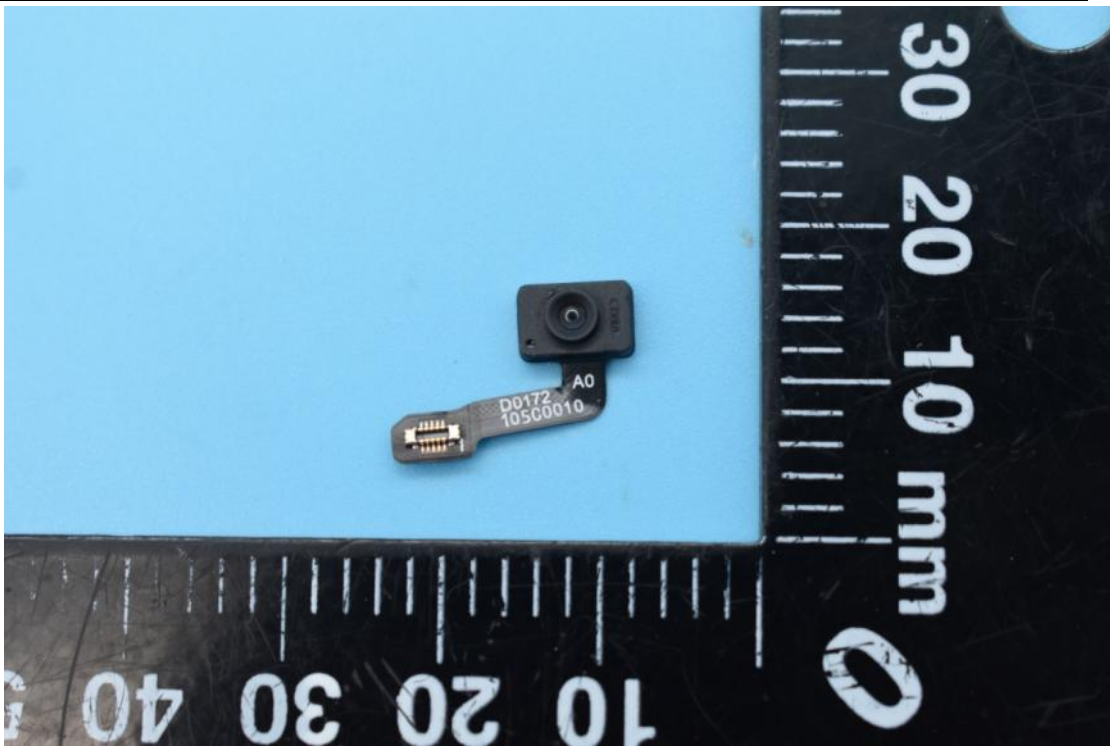

FCC ID:2AUYFRMX2170

Internal Photos

1. EUT uncover view

2. Antenna view