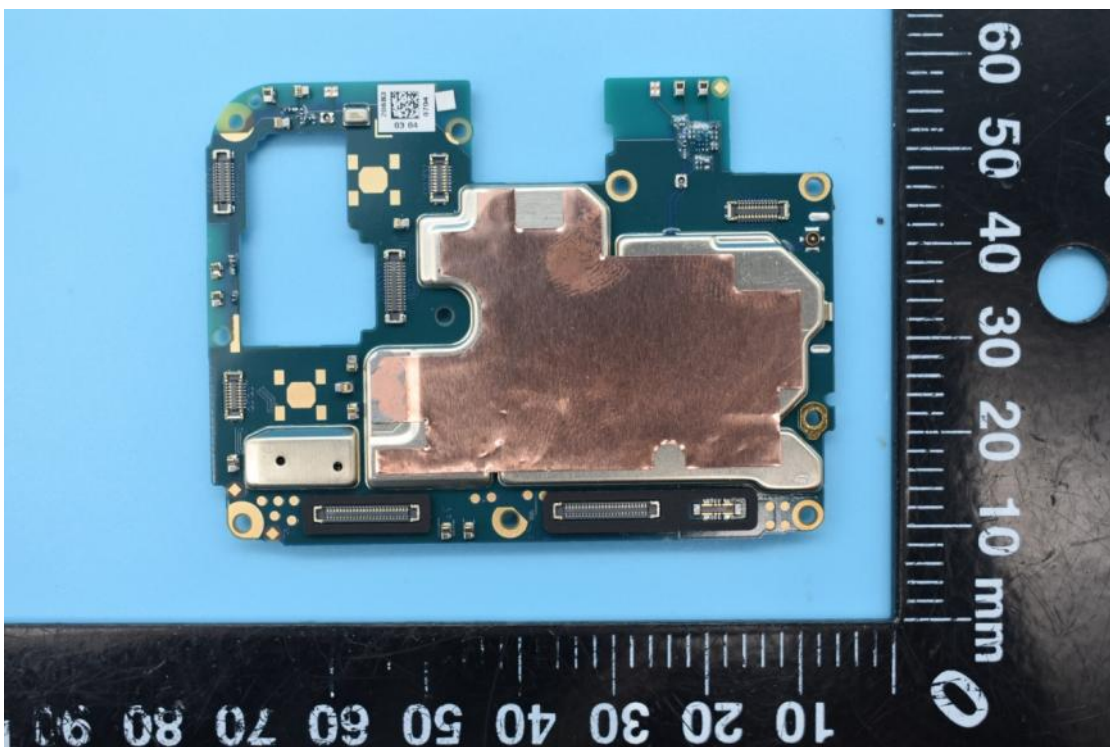

FCC ID:2AUYFRMX2170

Internal Photos

1. EUT uncover view

2. Antenna view