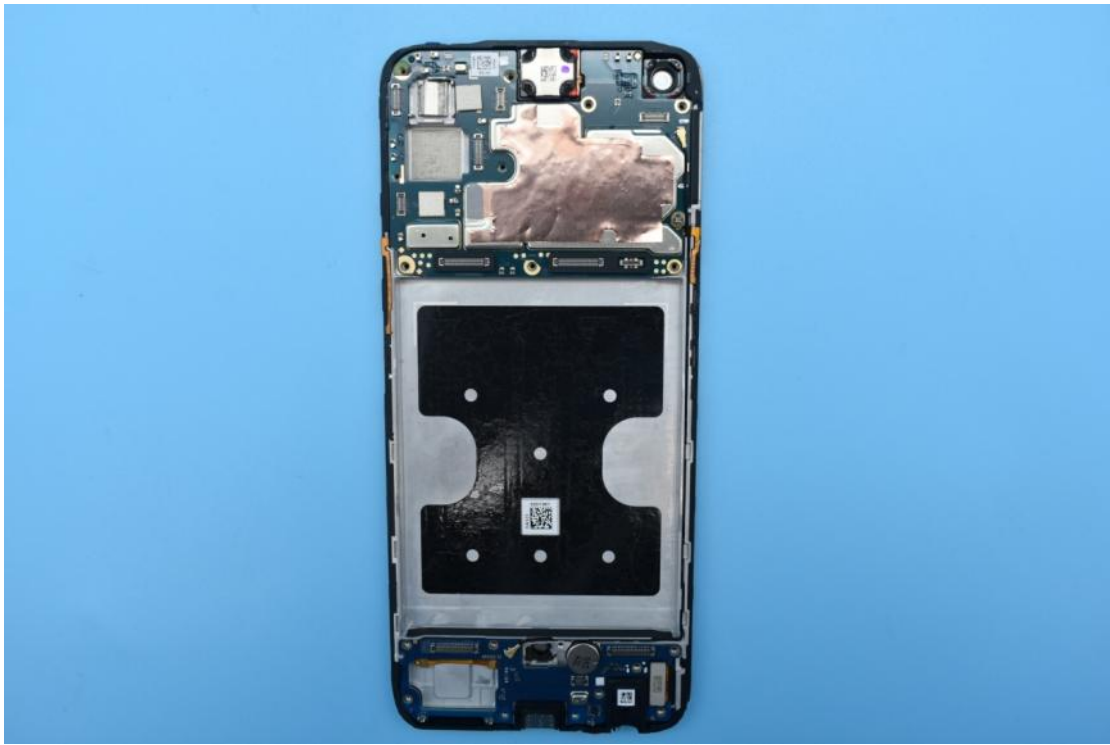

FCC ID:2AUYFRMX2170

Internal Photos

1. EUT uncover view

2. Antenna view