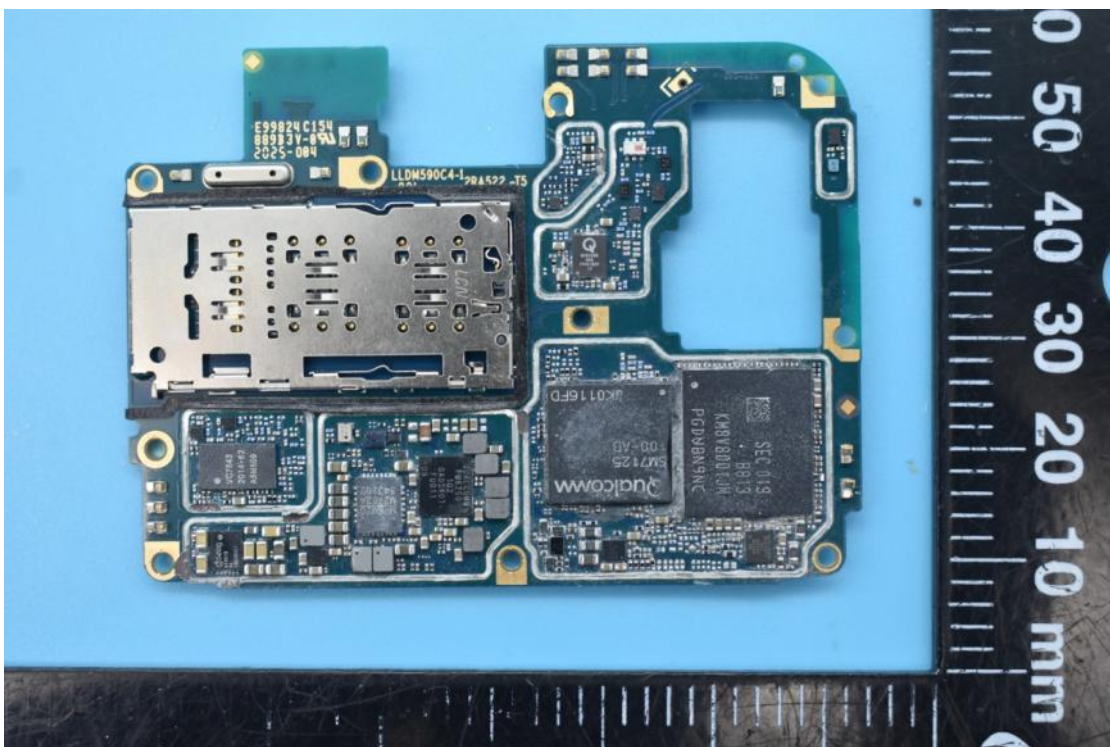

FCC ID:2AUYFRMX2170

Internal Photos

1. EUT uncover view

2. Antenna view