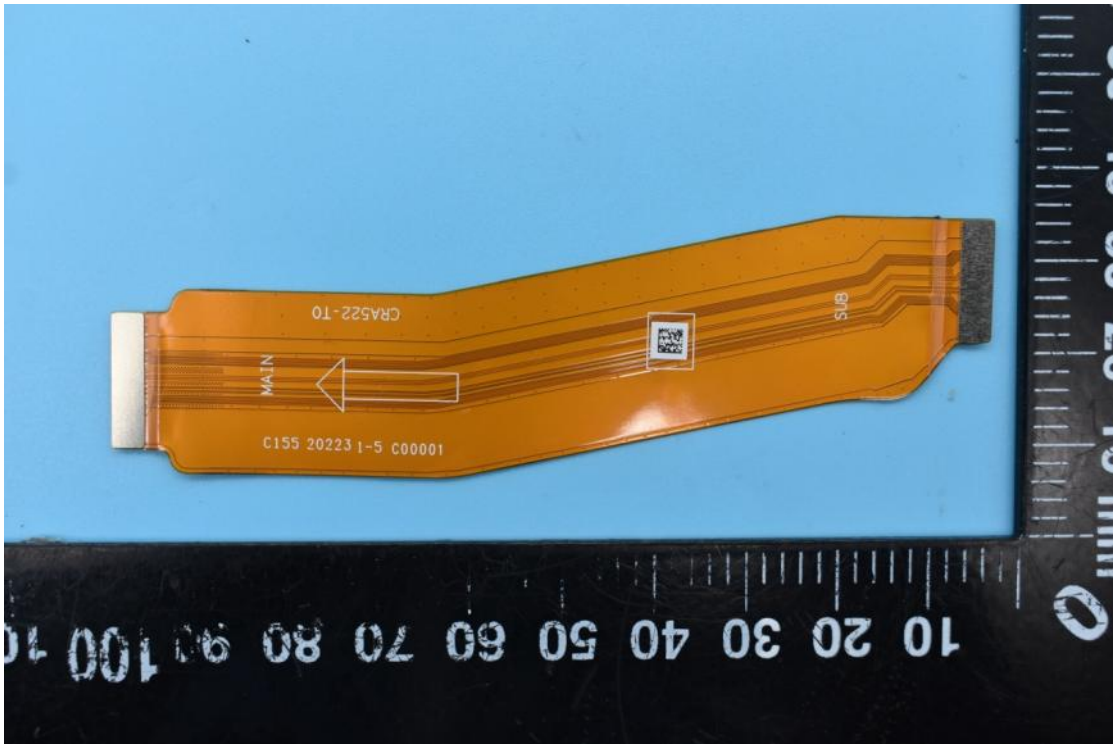

FCC ID:2AUYFRMX2170

Internal Photos

1. EUT uncover view

2. Antenna view