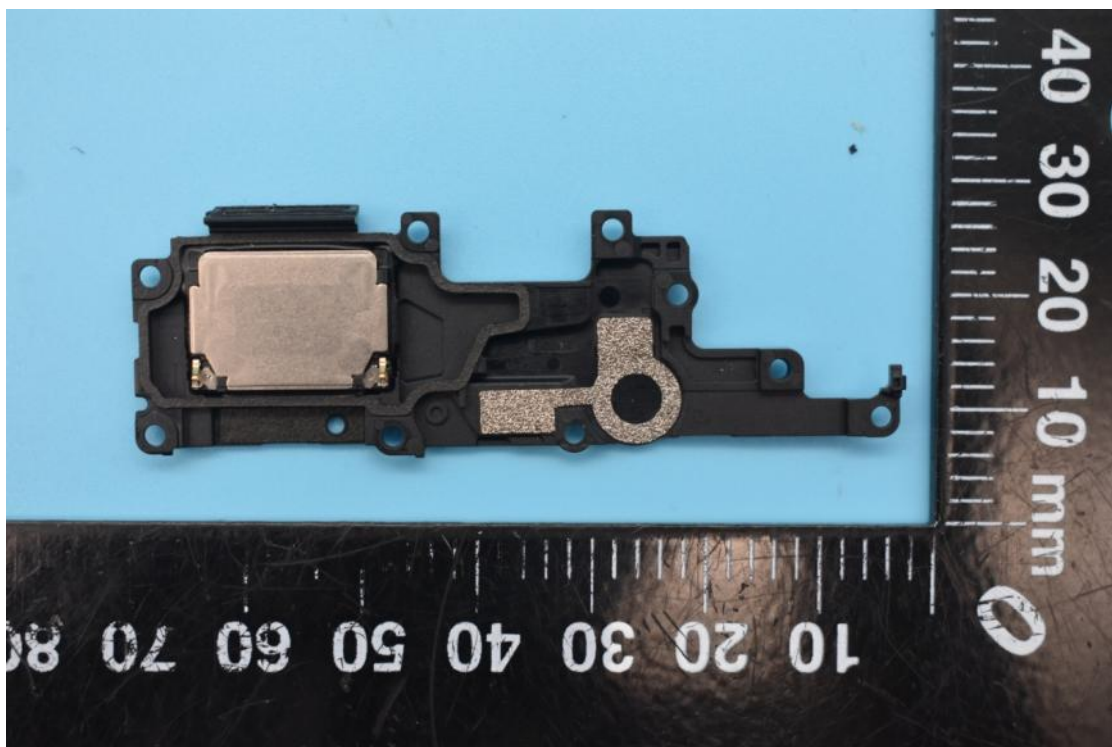

FCC ID:2AUYFRMX2170

Internal Photos

1. EUT uncover view

2. Antenna view