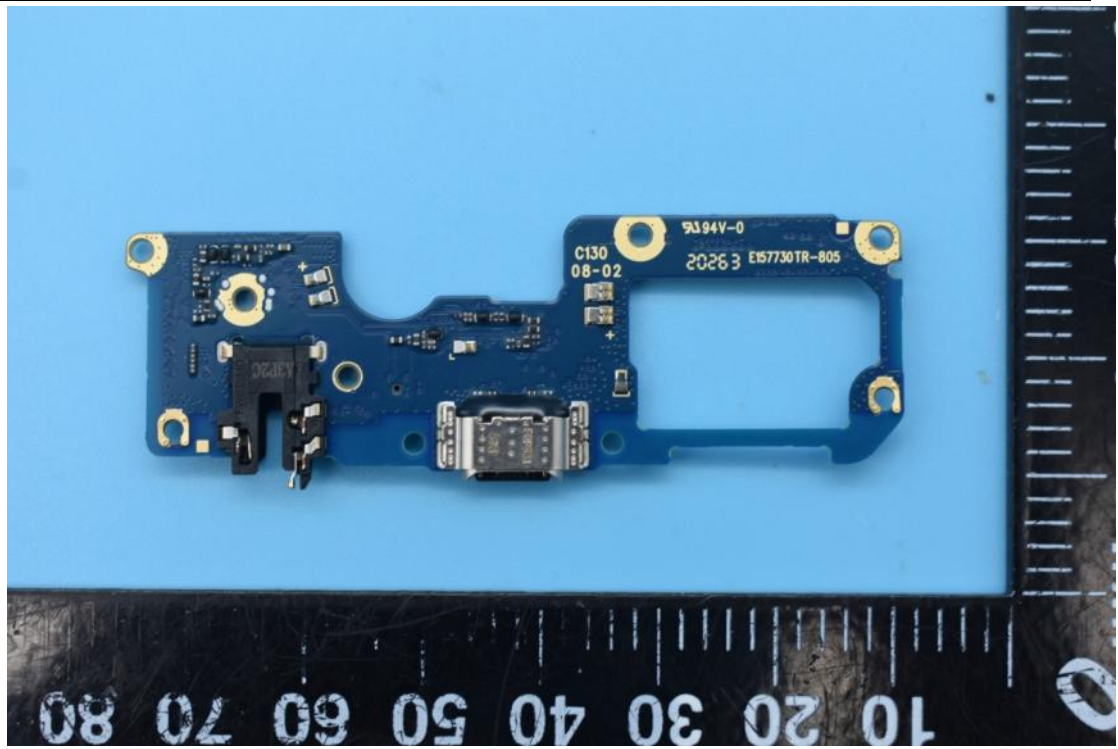

FCC ID:2AUYFRMX2170

Internal Photos

1. EUT uncover view

2. Antenna view