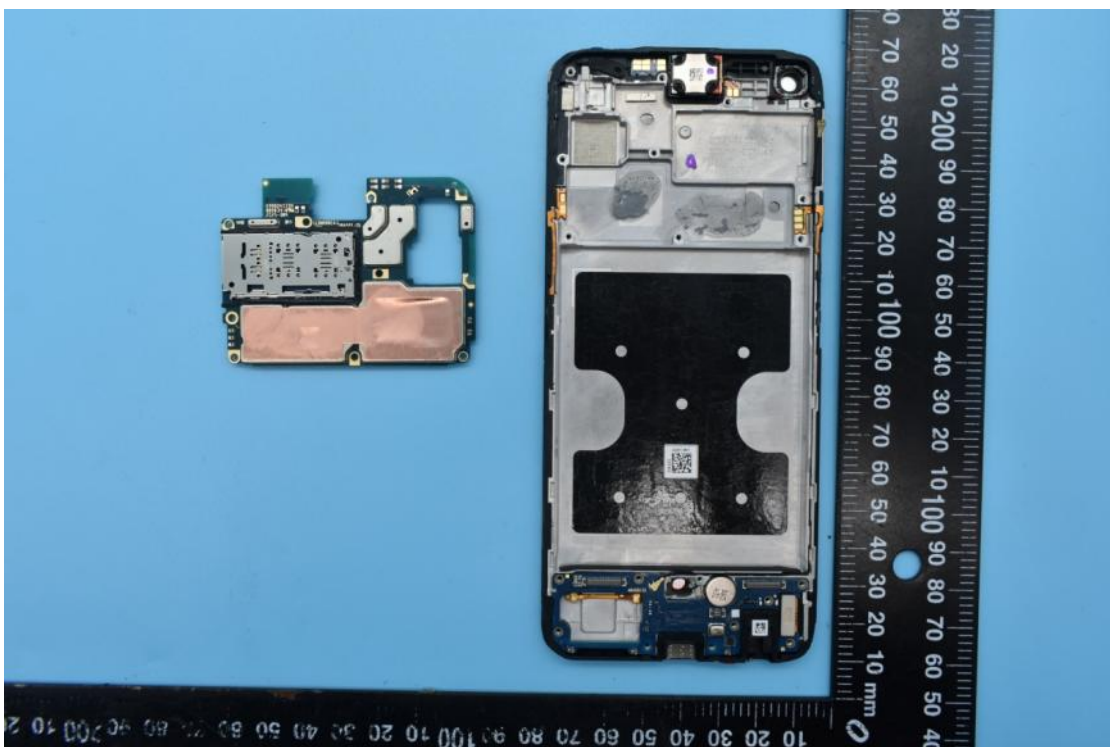

FCC ID:2AUYFRMX2170

Internal Photos

1. EUT uncover view

2. Antenna view