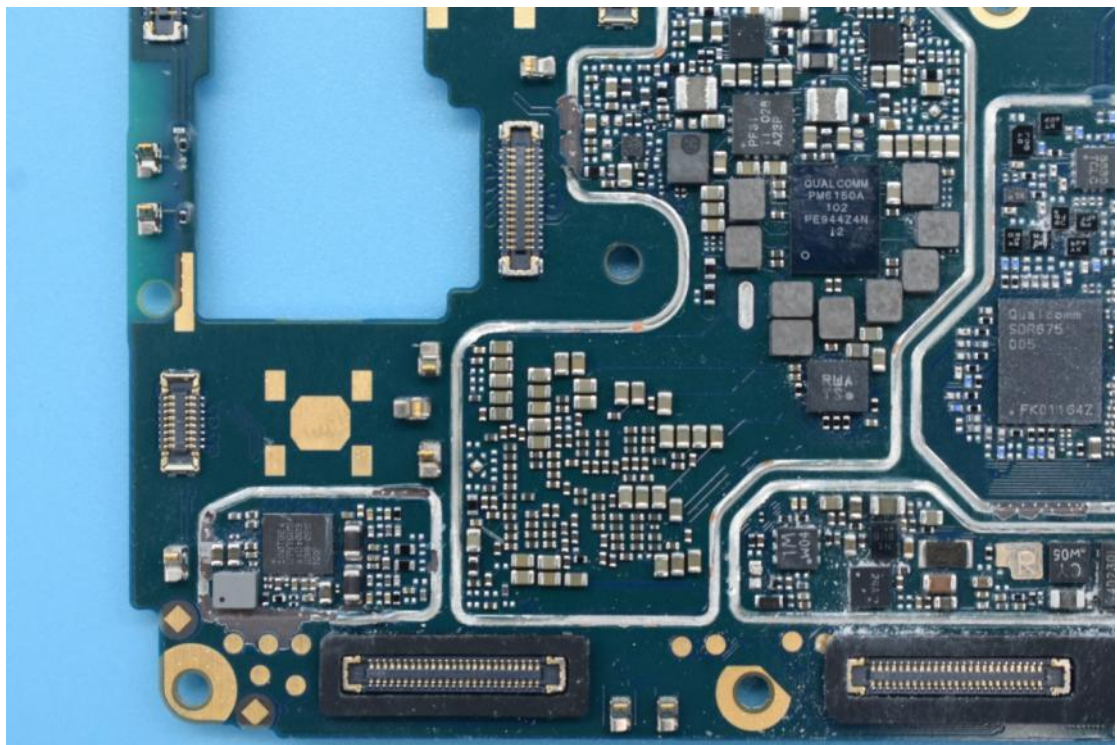

FCC ID:2AUYFRMX2170

Internal Photos

1. EUT uncover view

2. Antenna view