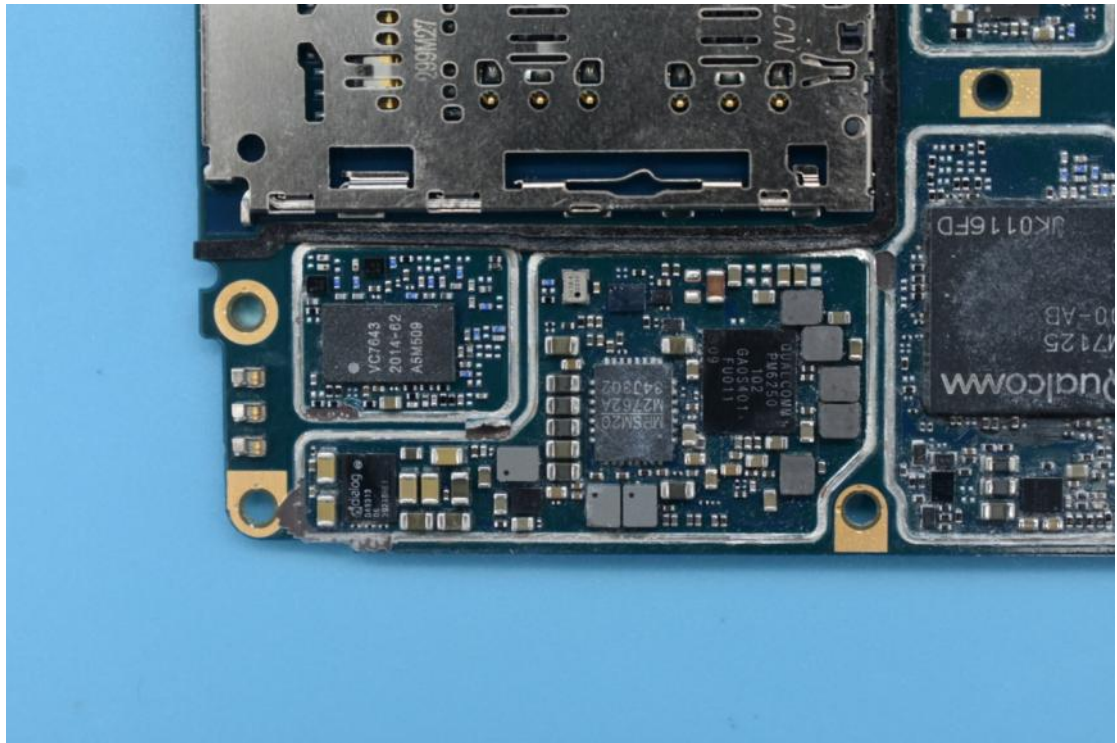

FCC ID:2AUYFRMX2170

Internal Photos

1. EUT uncover view

2. Antenna view