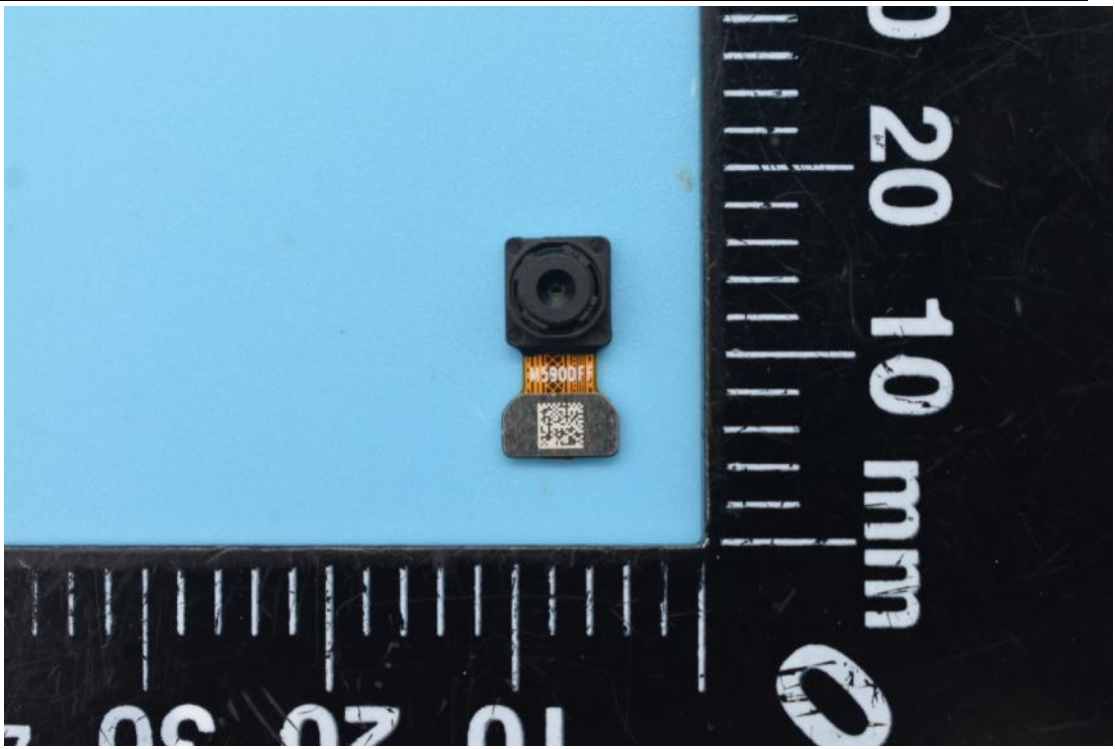

FCC ID:2AUYFRMX2170

Internal Photos

1. EUT uncover view

2. Antenna view