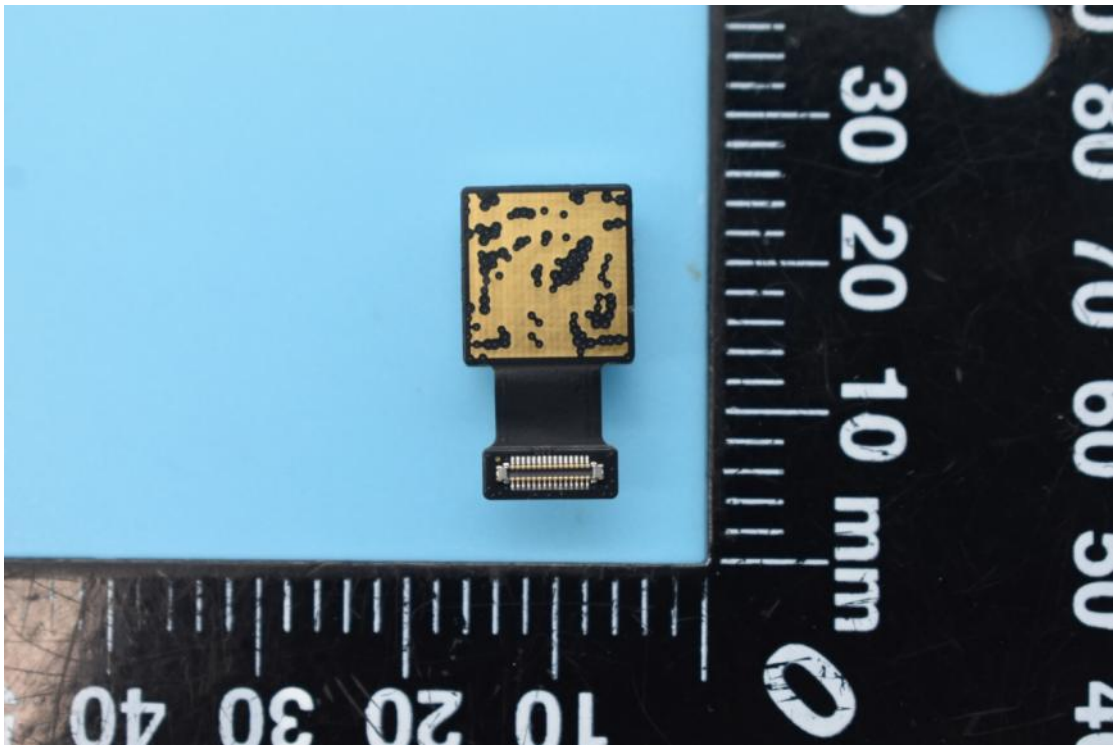

FCC ID:2AUYFRMX2170

Internal Photos

1. EUT uncover view

2. Antenna view