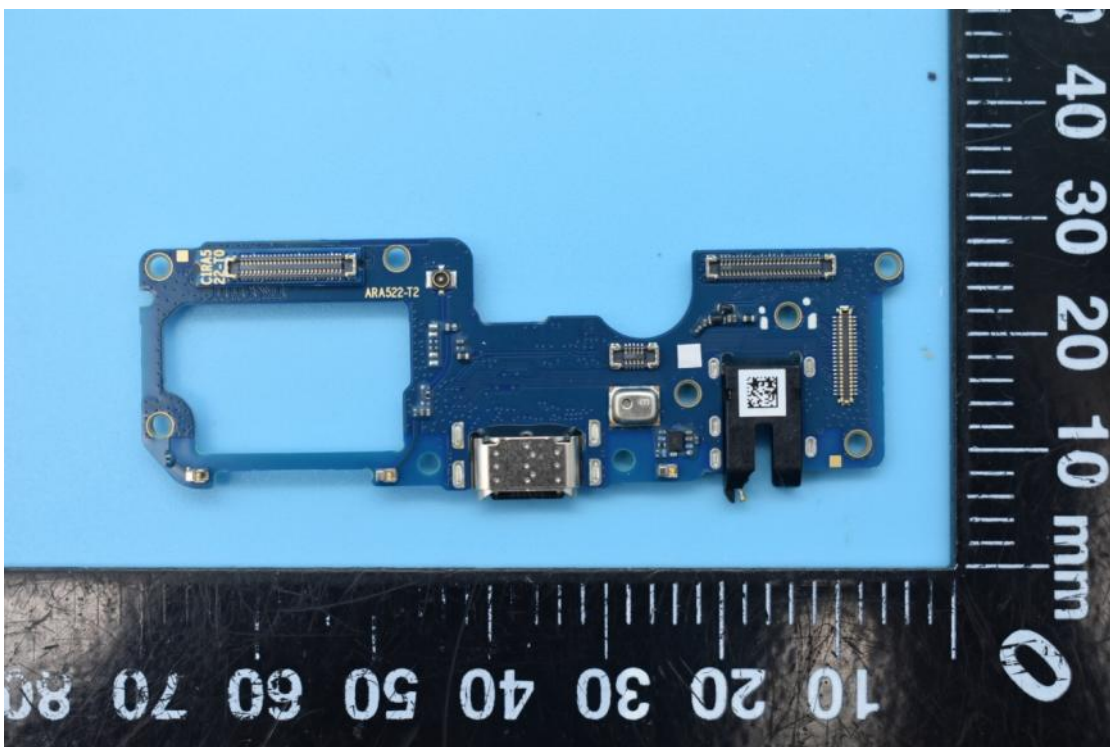

FCC ID:2AUYFRMX2170

Internal Photos

1. EUT uncover view

2. Antenna view