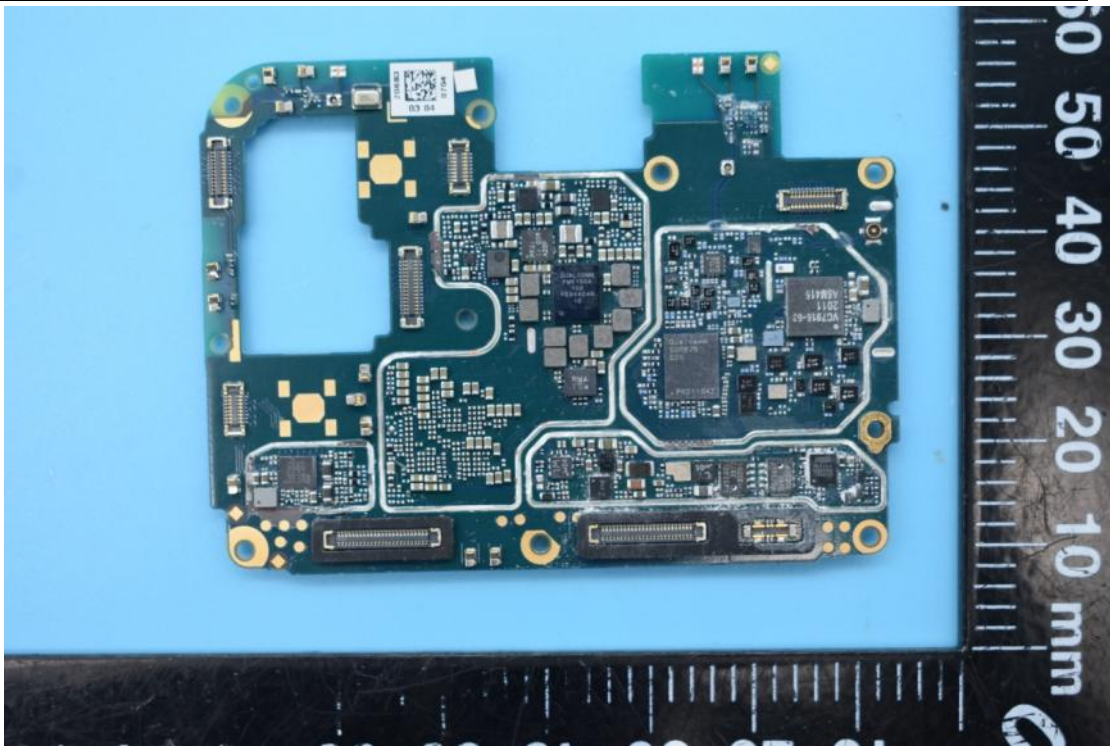

FCC ID:2AUYFRMX2170

Internal Photos

1. EUT uncover view

2. Antenna view