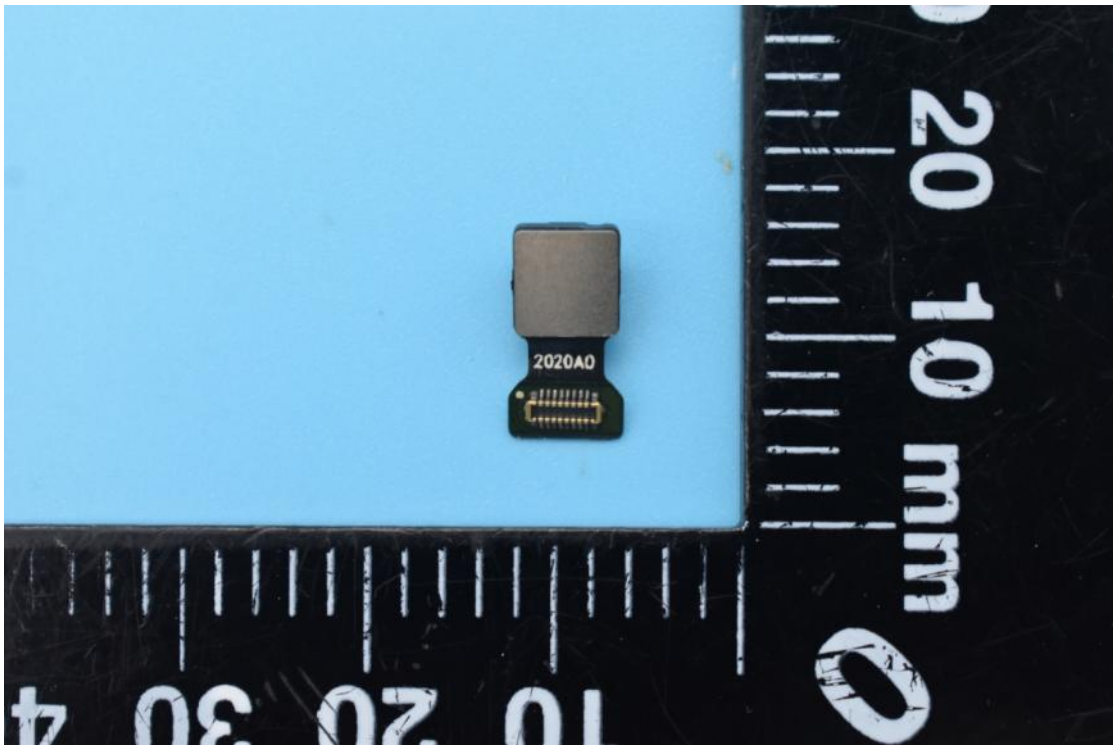

FCC ID:2AUYFRMX2170

Internal Photos

1. EUT uncover view

2. Antenna view