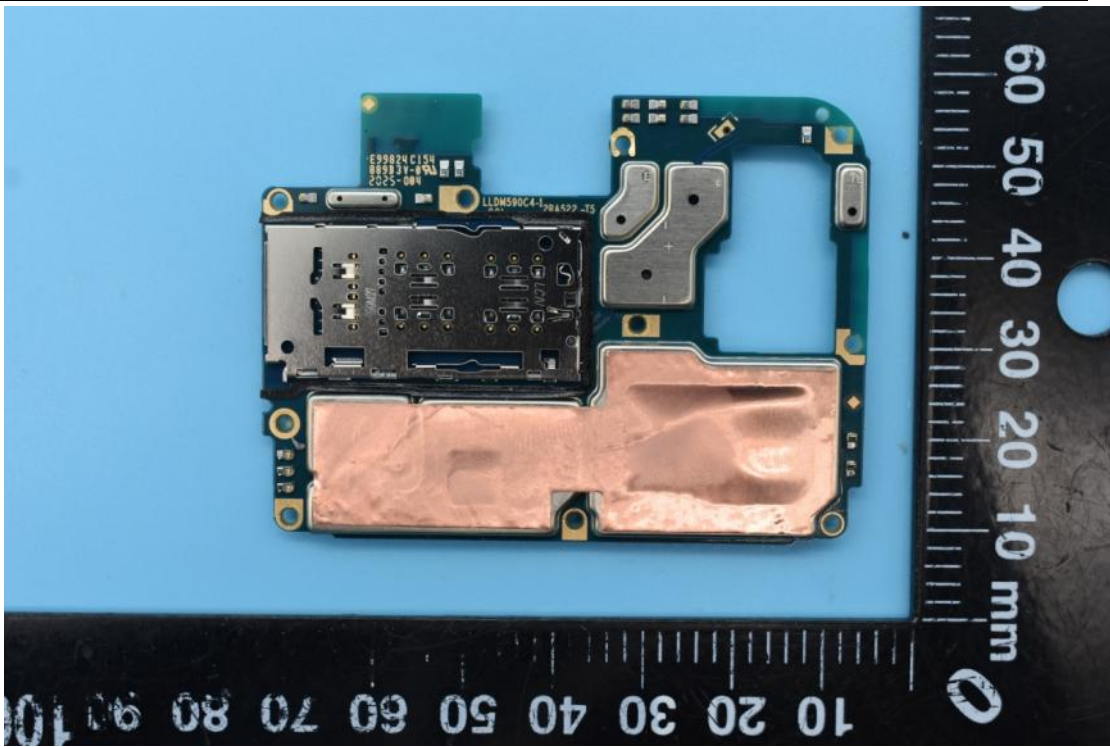

FCC ID:2AUYFRMX2170

Internal Photos

1. EUT uncover view

2. Antenna view