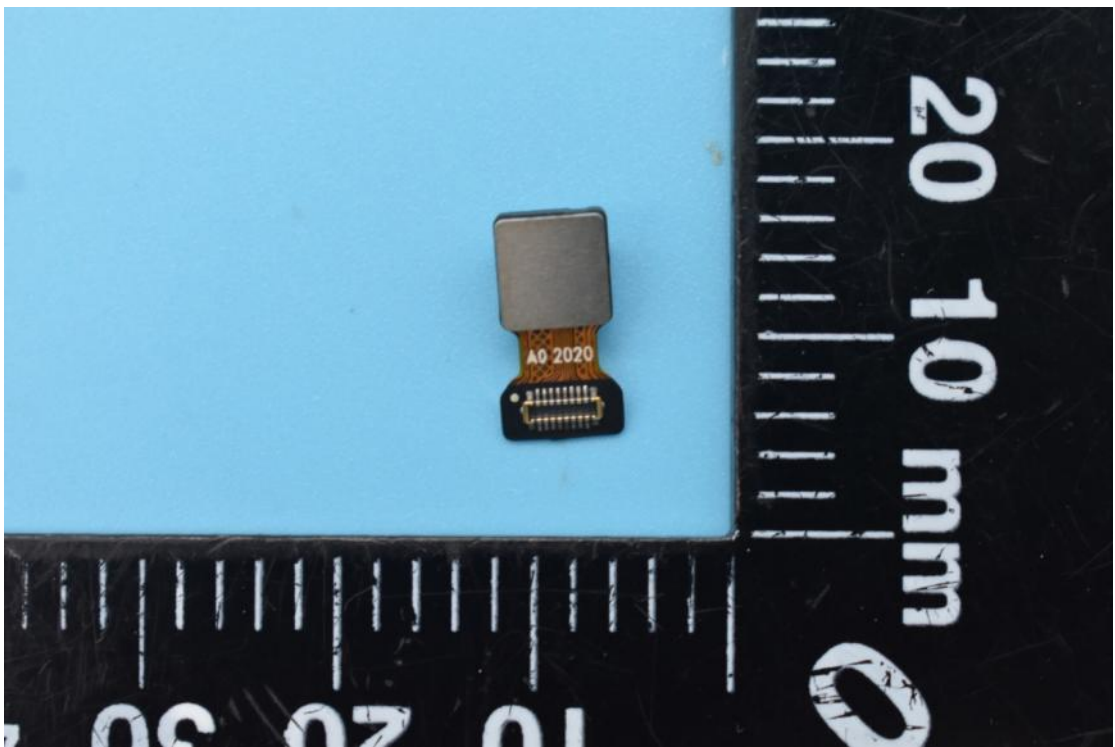

FCC ID:2AUYFRMX2170

Internal Photos

1. EUT uncover view

2. Antenna view