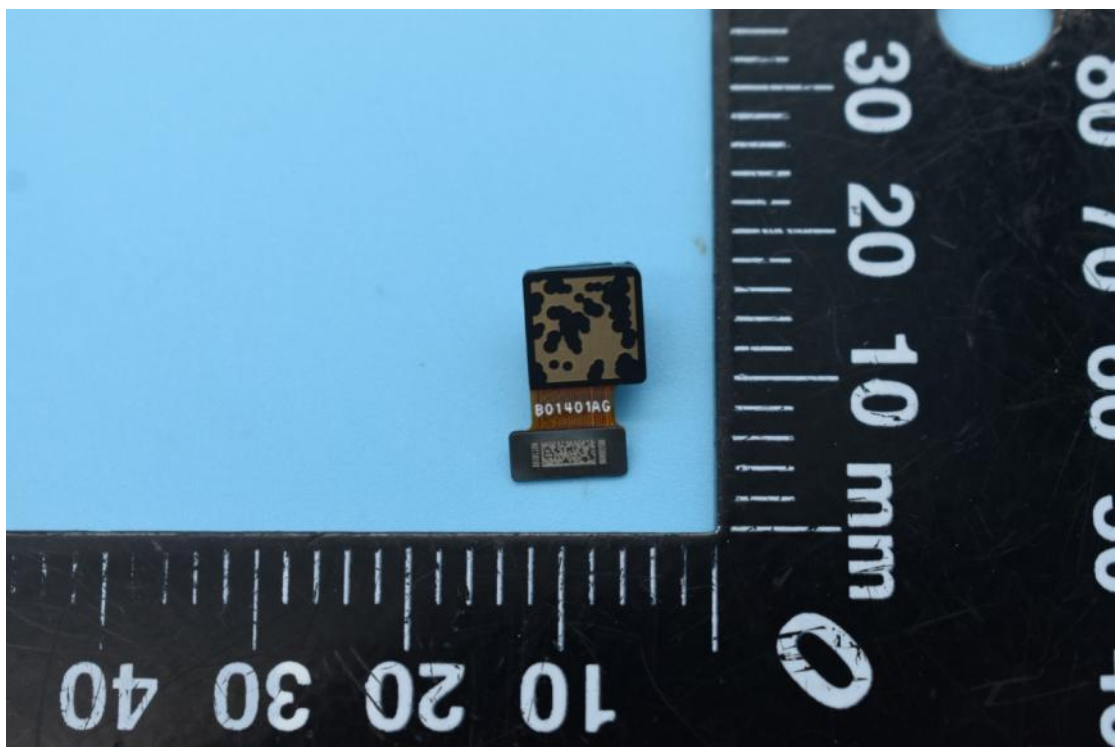

FCC ID:2AUYFRMX2170

Internal Photos

1. EUT uncover view

2. Antenna view