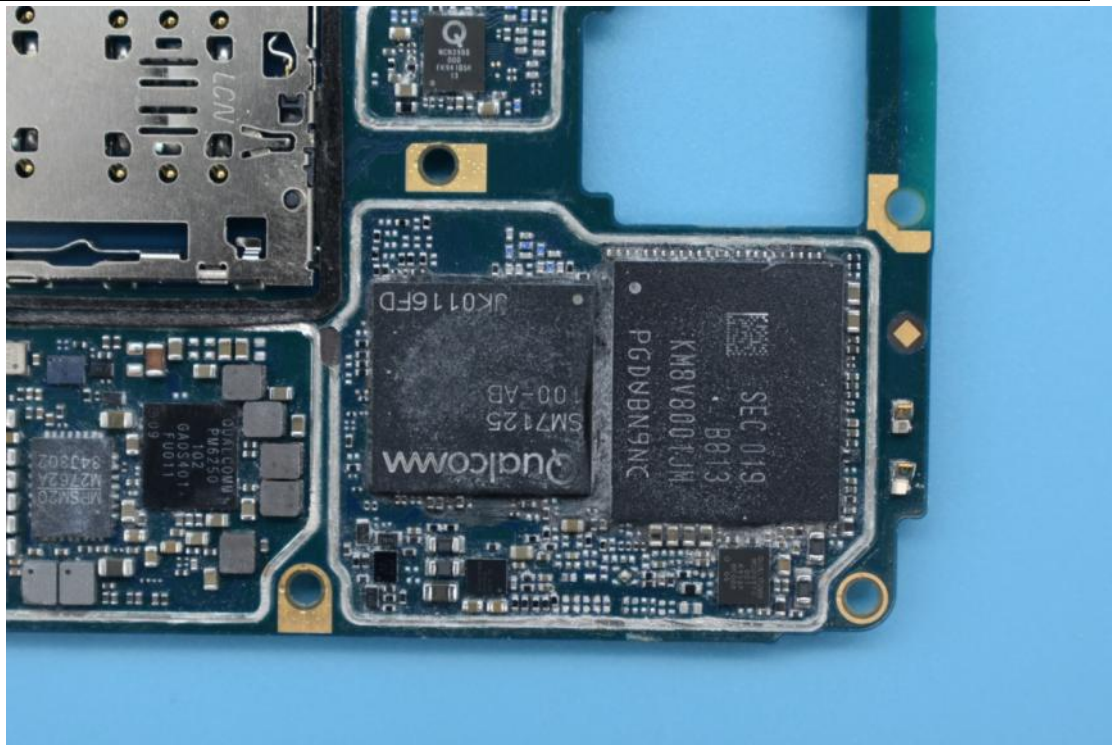

FCC ID:2AUYFRMX2170

Internal Photos

1. EUT uncover view

2. Antenna view