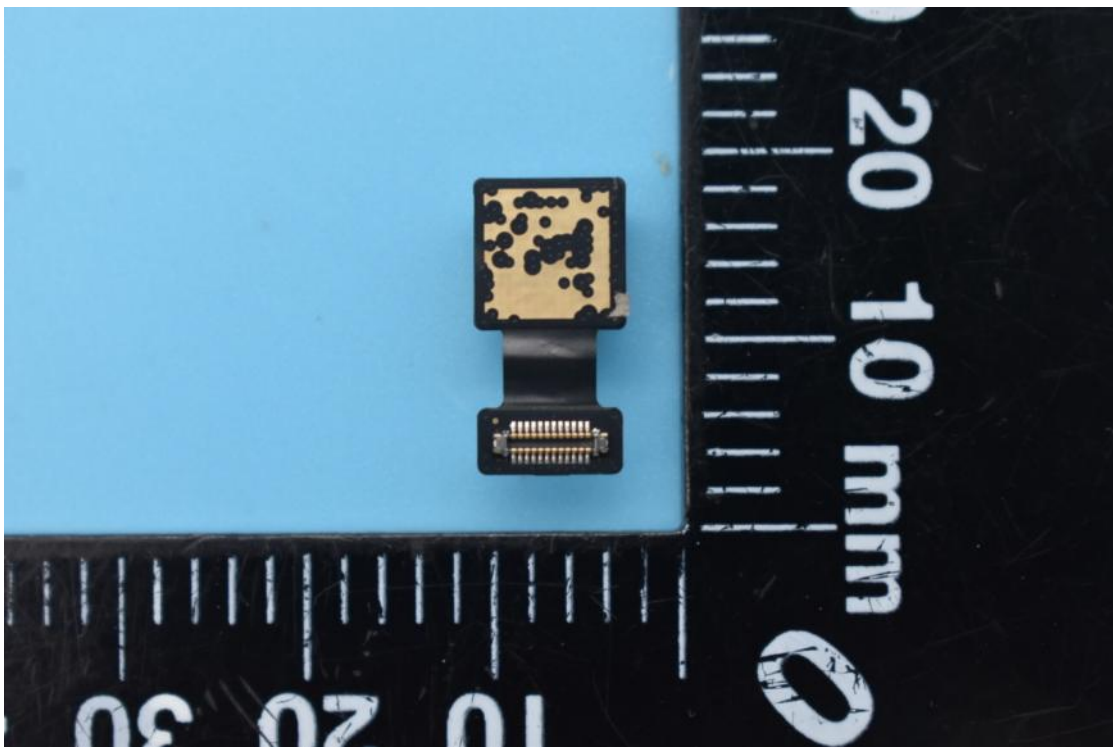

FCC ID:2AUYFRMX2170

Internal Photos

1. EUT uncover view

2. Antenna view