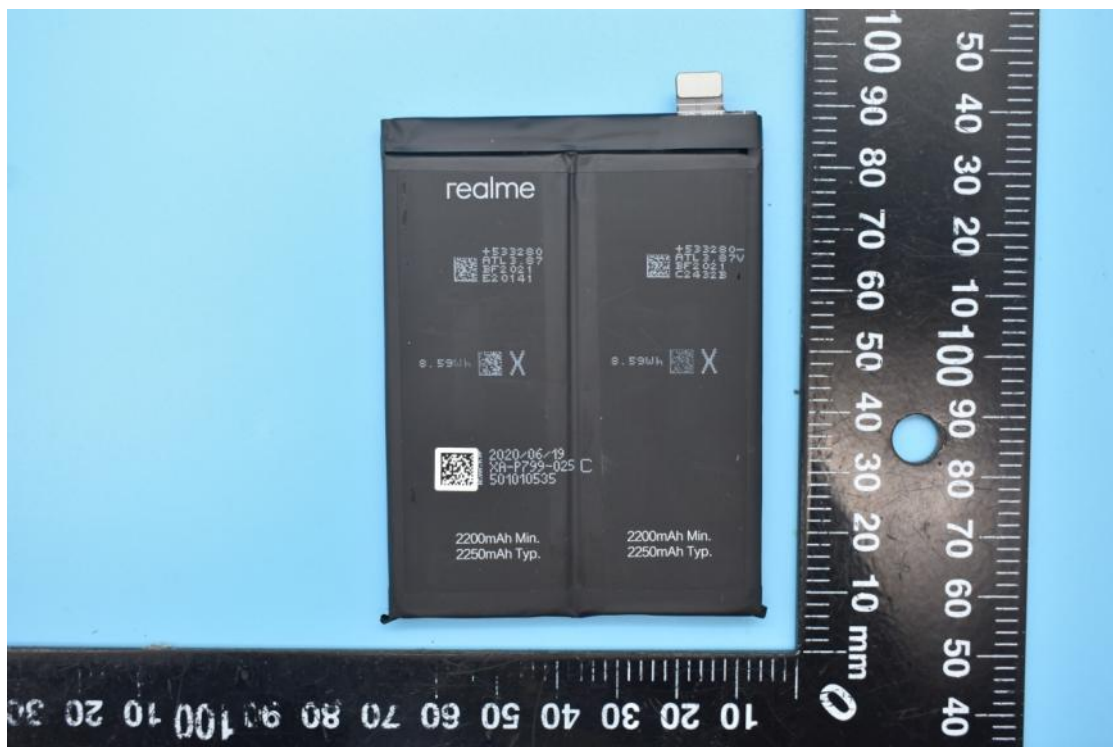

FCC ID:2AUYFRMX2170

Internal Photos

1. EUT uncover view

2. Antenna view