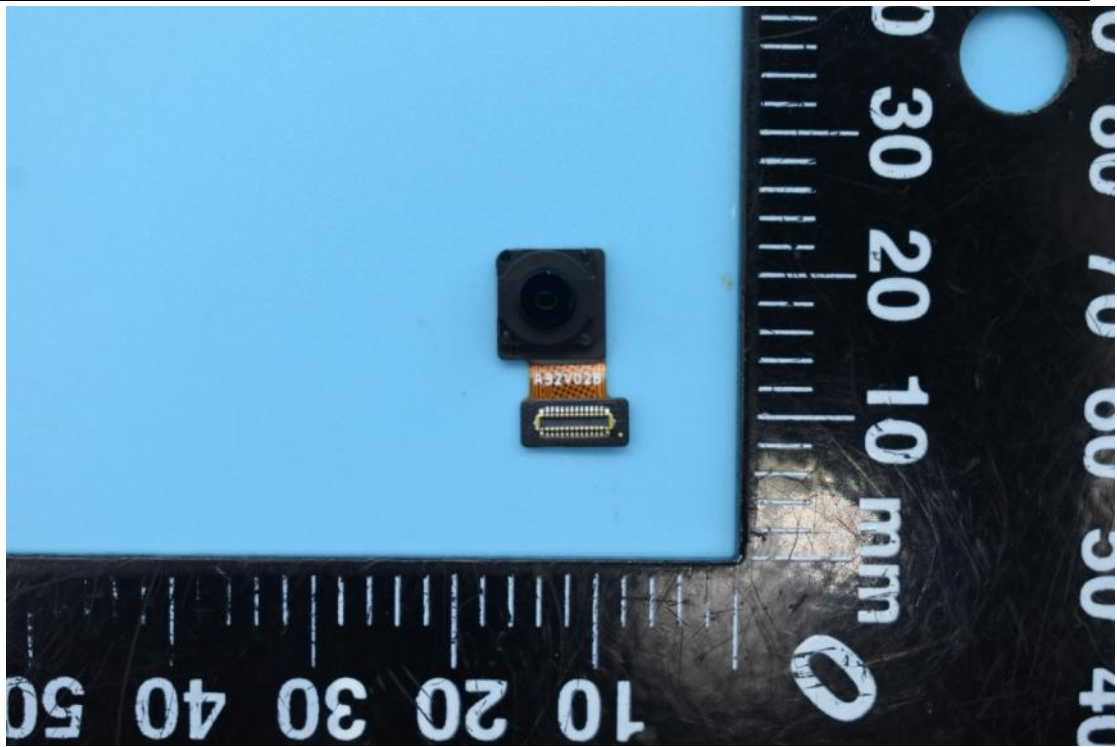

FCC ID:2AUYFRMX2170

Internal Photos

1. EUT uncover view

2. Antenna view