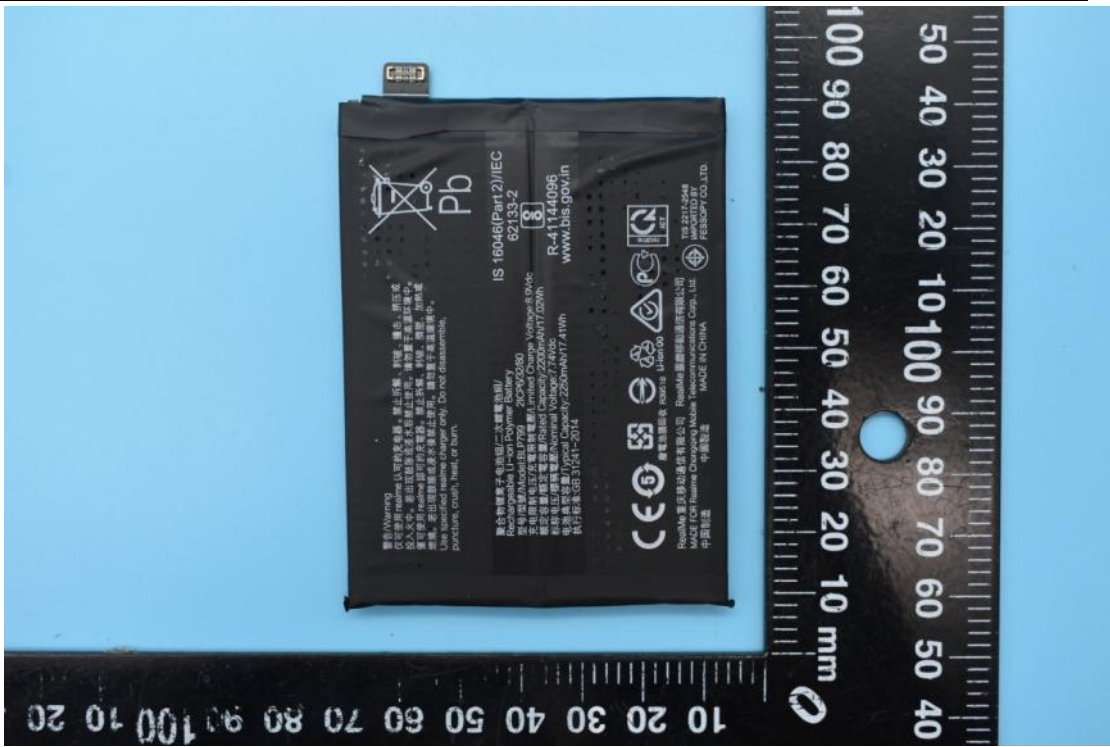

FCC ID:2AUYFRMX2170

Internal Photos

1. EUT uncover view

2. Antenna view