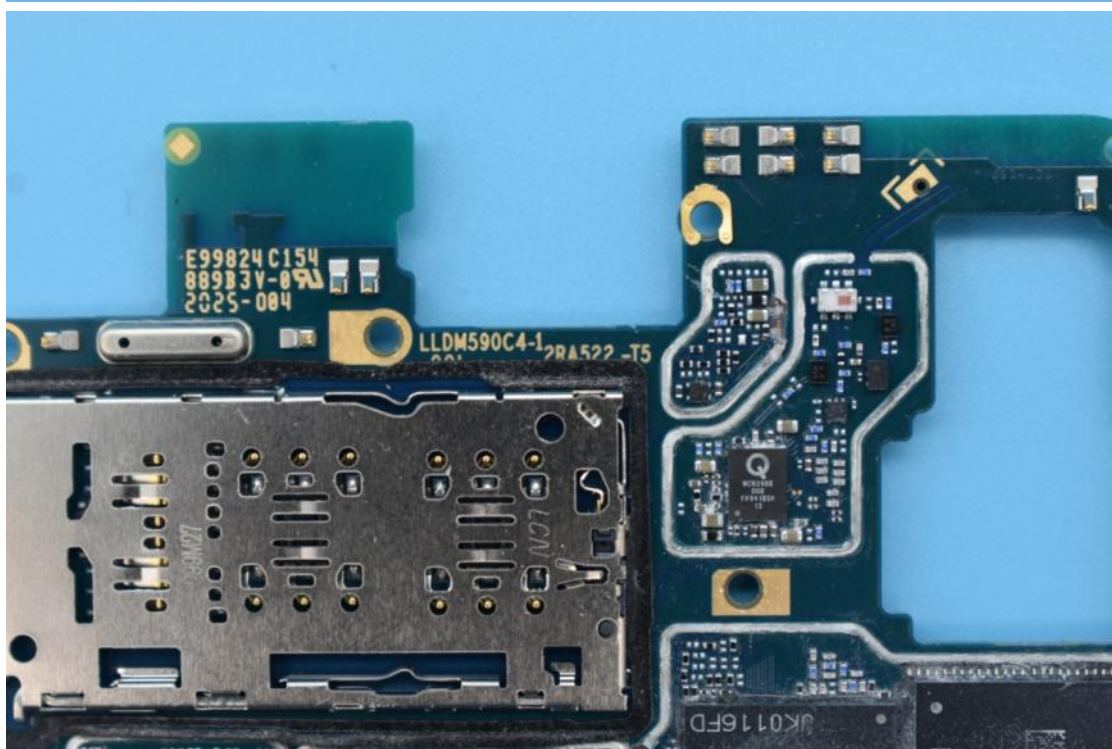

FCC ID:2AUYFRMX2170

Internal Photos

1. EUT uncover view

2. Antenna view