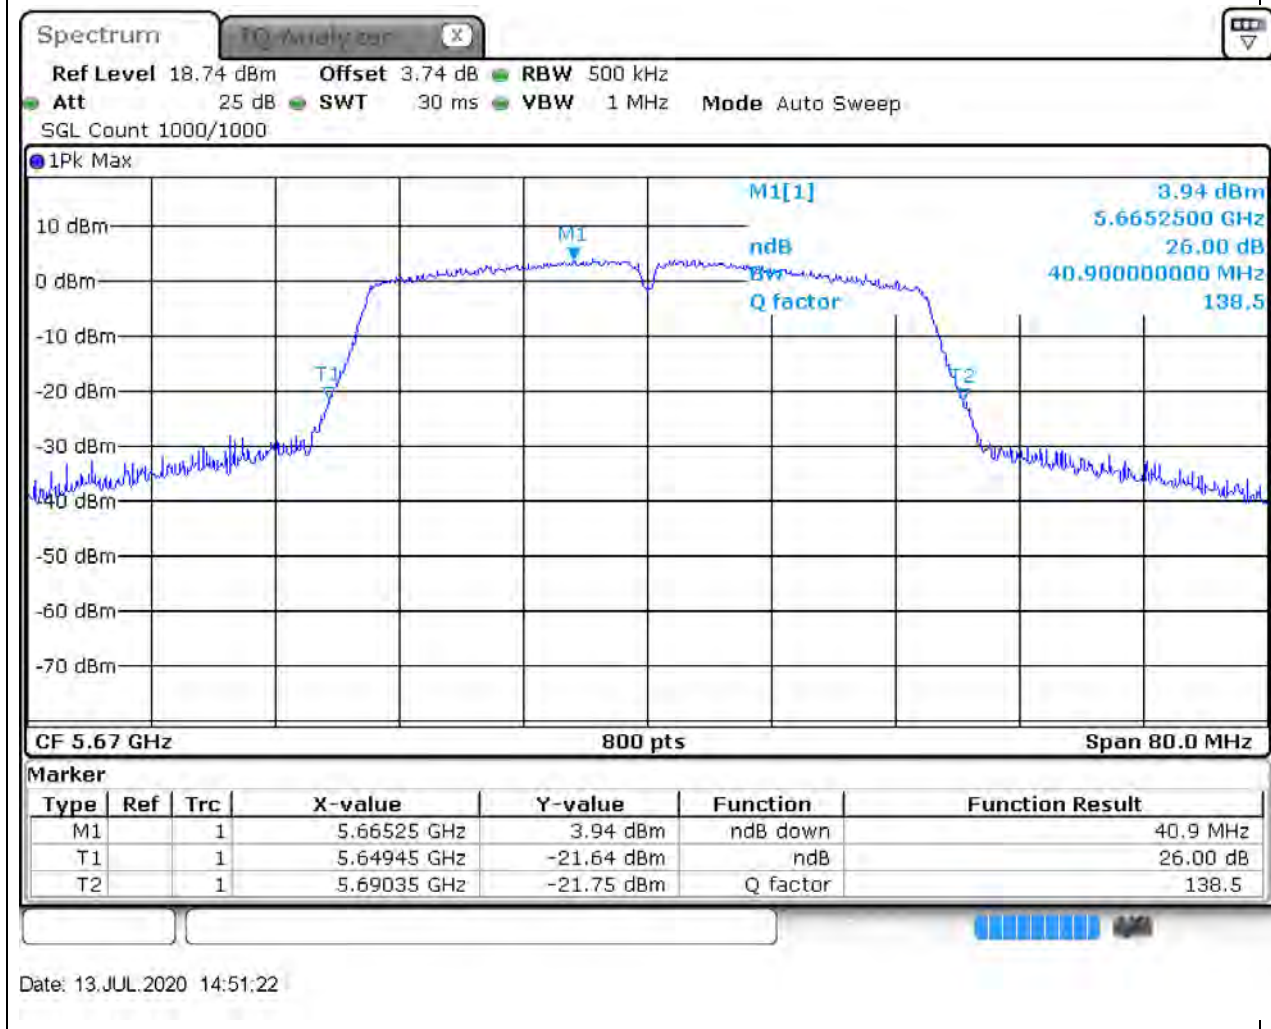

43. 802.11ac_40M_Band3_H

43.1. A.2-26dB Bandwidth(NTNV)

Center Frequency (MHz)	XdB Down	RBW (MHz)	Detector	Limit (MHz)	XdB BandWidth (MHz)	Verdict
5670	26	0.5	Peak	0	40.9	Unknow