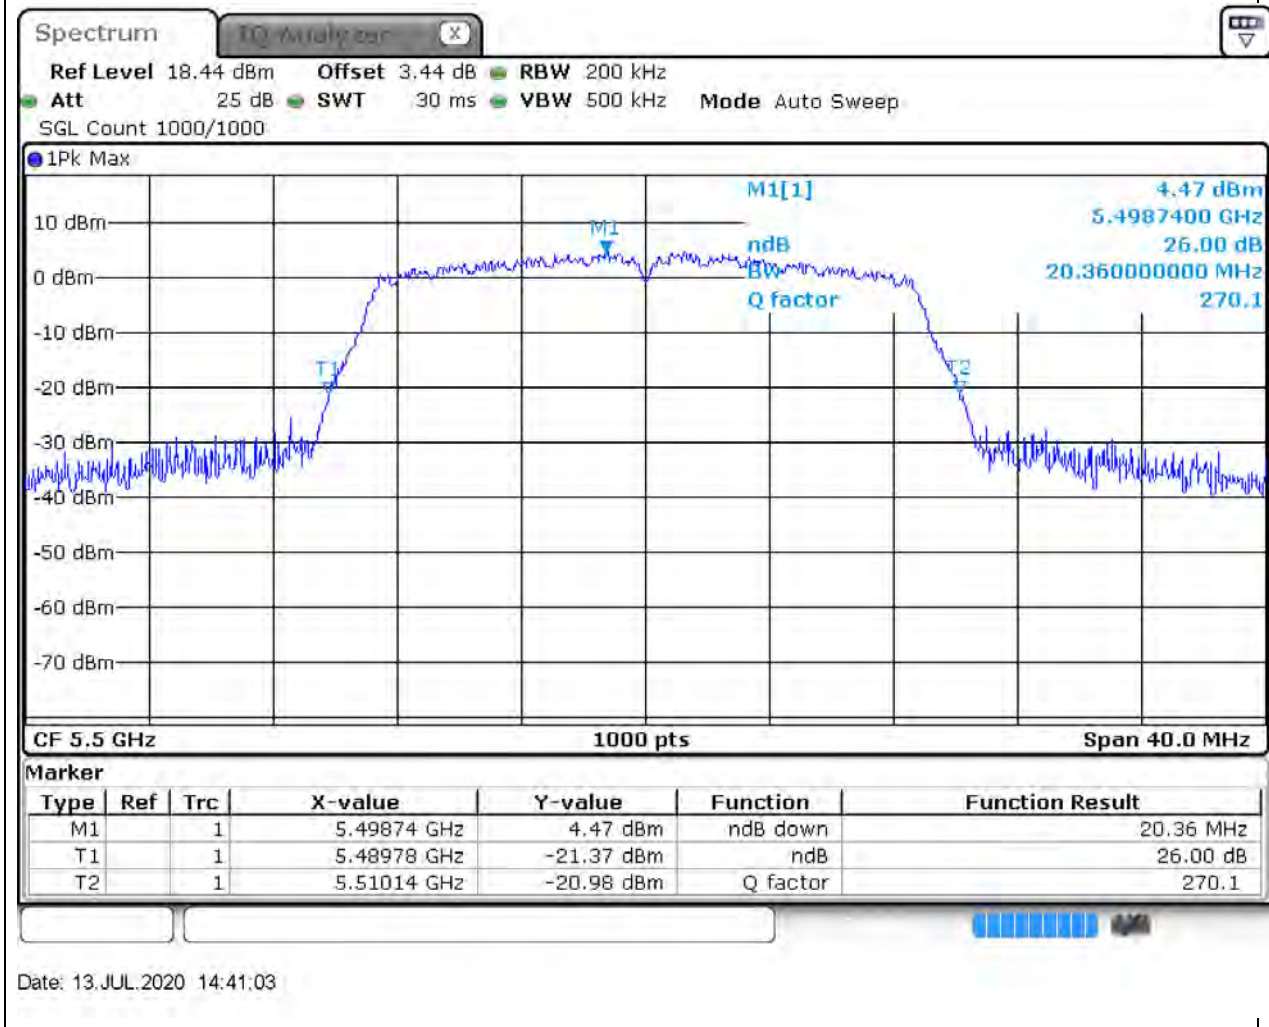

38. 802.11ac_20M_Band3_L

38.1. A.2-26dB Bandwidth(NTNV)

Center Frequency (MHz)	XdB Down	RBW (MHz)	Detector	Limit (MHz)	XdB BandWidth (MHz)	Verdict
5500	26	0.2	Peak	0	20.36	Unknow