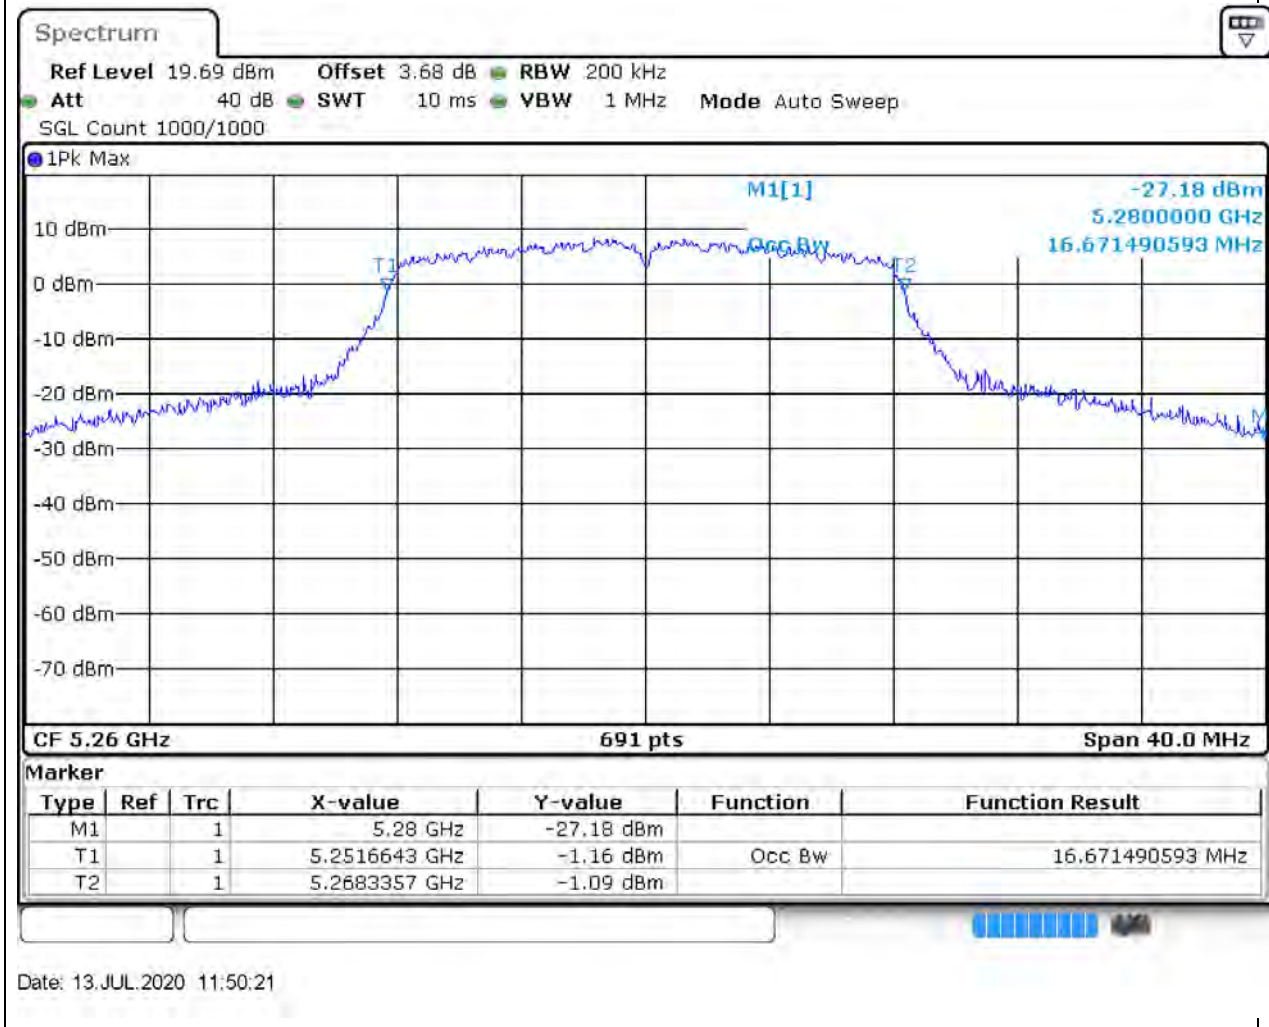

15. 802.11a_20M_Band2_L

15.1. A.2.2-99% Bandwidth(NTNV)

Center Frequency (MHz)	OBW Power (%)	RBW (MHz)	Detector	Limit (MHz)	OBW (MHz)	Verdict
5260	99	0.2	Peak	0	16.671491	Unknown