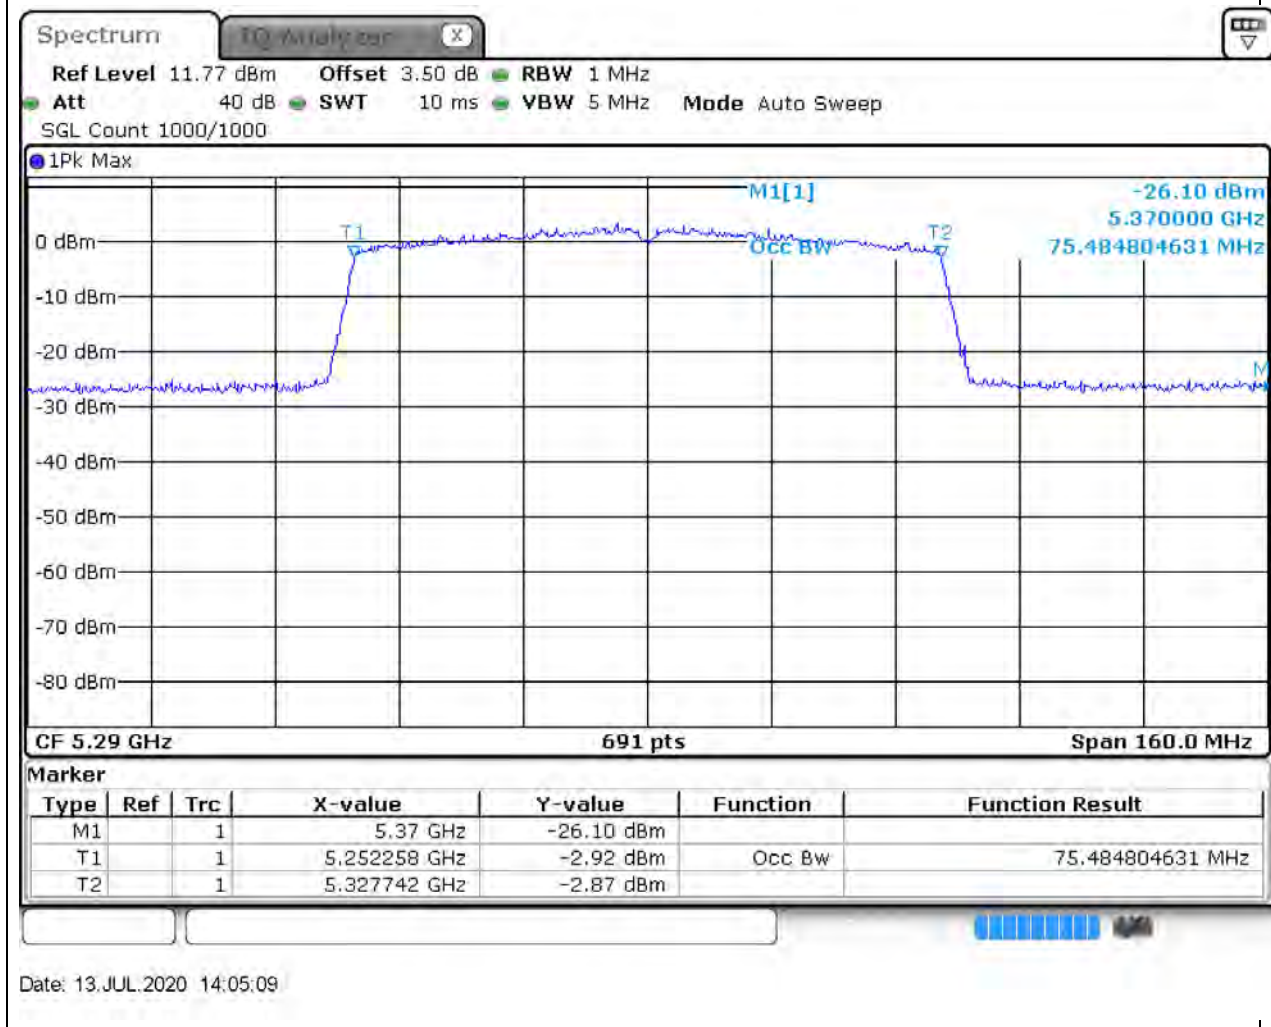

28. 802.11ac_80M_Band2_M

28.1. A.2.2-99% Bandwidth(NTNV)

Center Frequency (MHz)	OBW Power (%)	RBW (MHz)	Detector	Limit (MHz)	OBW (MHz)	Verdict
5290	99	1	Peak	0	75.484805	Unknow