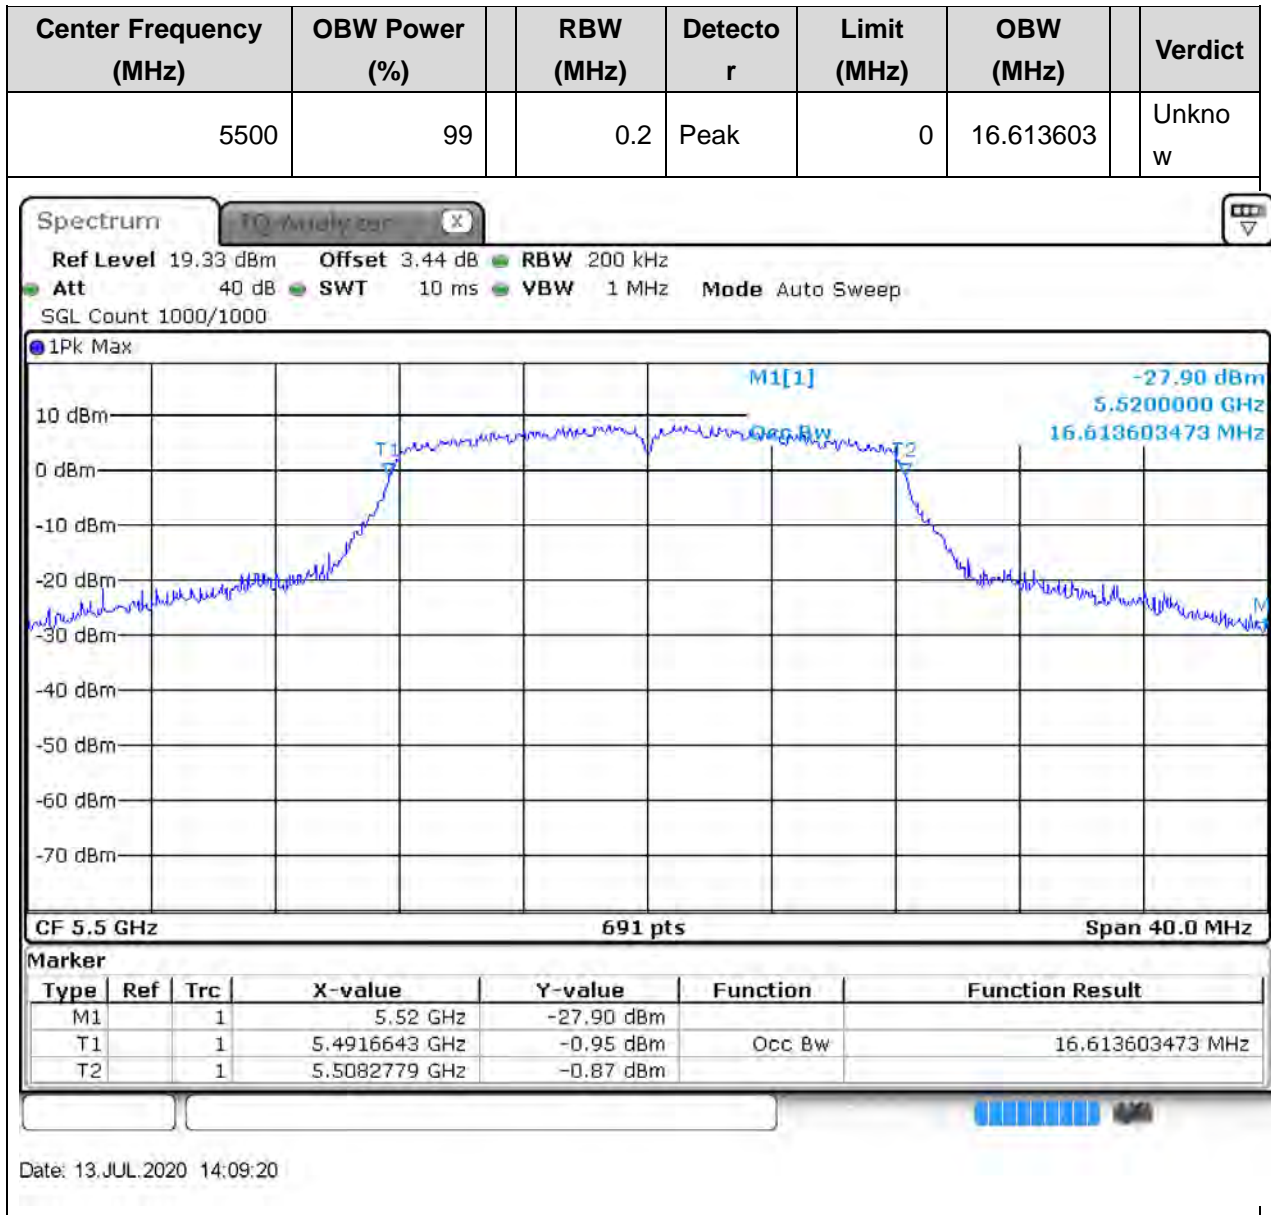

29. 802.11a_20M_Band3_L

29.1. A.2.2-99% Bandwidth(NTNV)