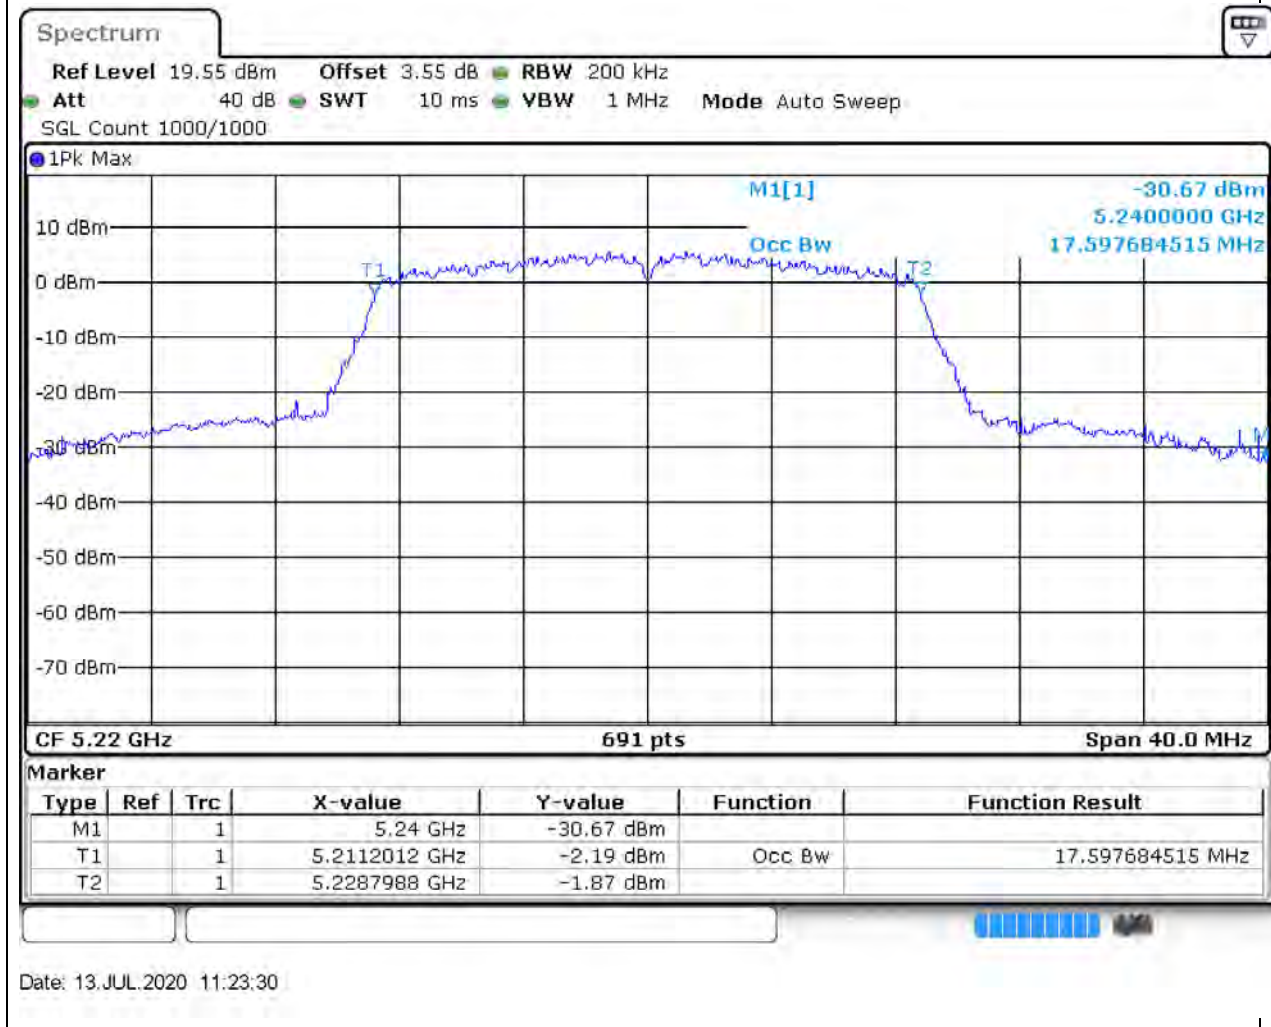

5. 802.11n_20M_Band1_M

5.1. A.2.2-99% Bandwidth(NTNV)

Center Frequency (MHz)	OBW Power (%)	RBW (MHz)	Detector	Limit (MHz)	OBW (MHz)	Verdict
5220	99	0.2	Peak	0	17.597685	Unknown