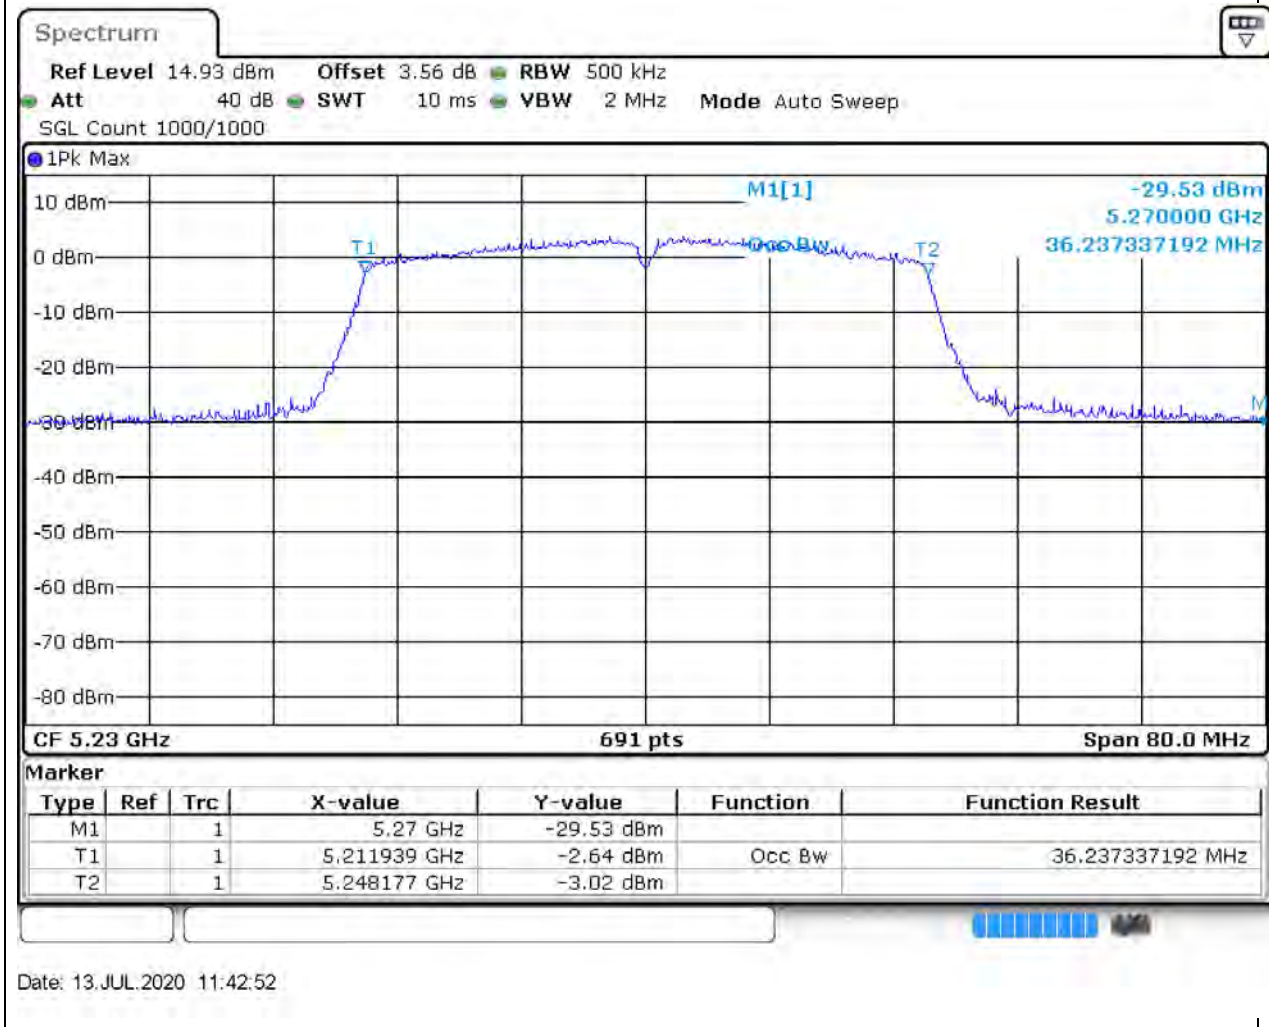

13. 802.11ac_40M_Band1_H

13.1. A.2.2-99% Bandwidth(NTNV)

Center Frequency (MHz)	OBW Power (%)	RBW (MHz)	Detector	Limit (MHz)	OBW (MHz)	Verdict
5230	99	0.5	Peak	0	36.237337	Unknown