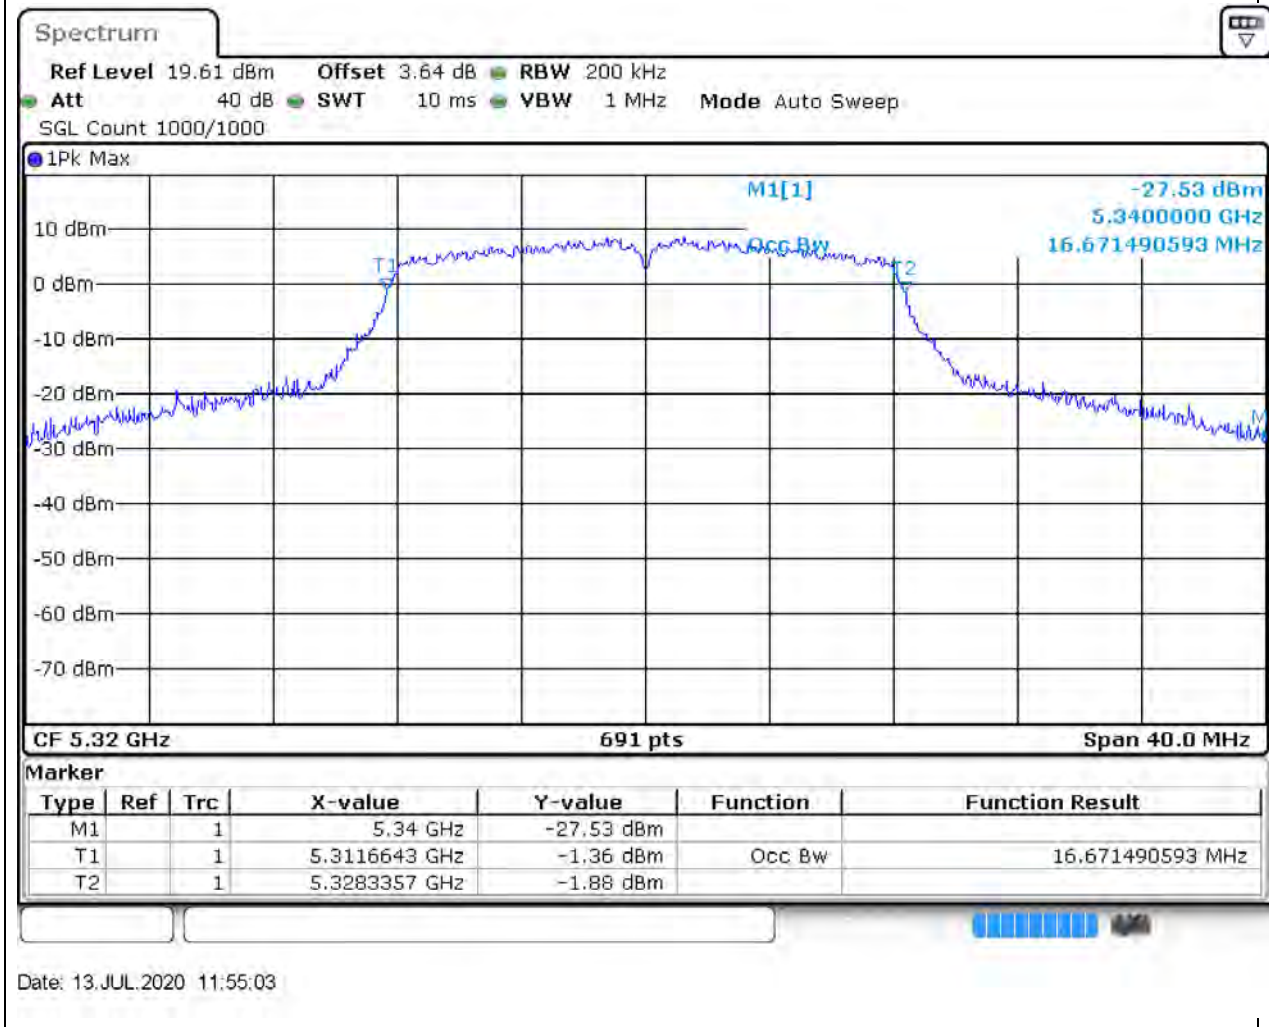

17. 802.11a_20M_Band2_H

17.1. A.2.2-99% Bandwidth(NTNV)

Center Frequency (MHz)	OBW Power (%)	RBW (MHz)	Detector	Limit (MHz)	OBW (MHz)	Verdict
5320	99	0.2	Peak	0	16.671491	Unknown