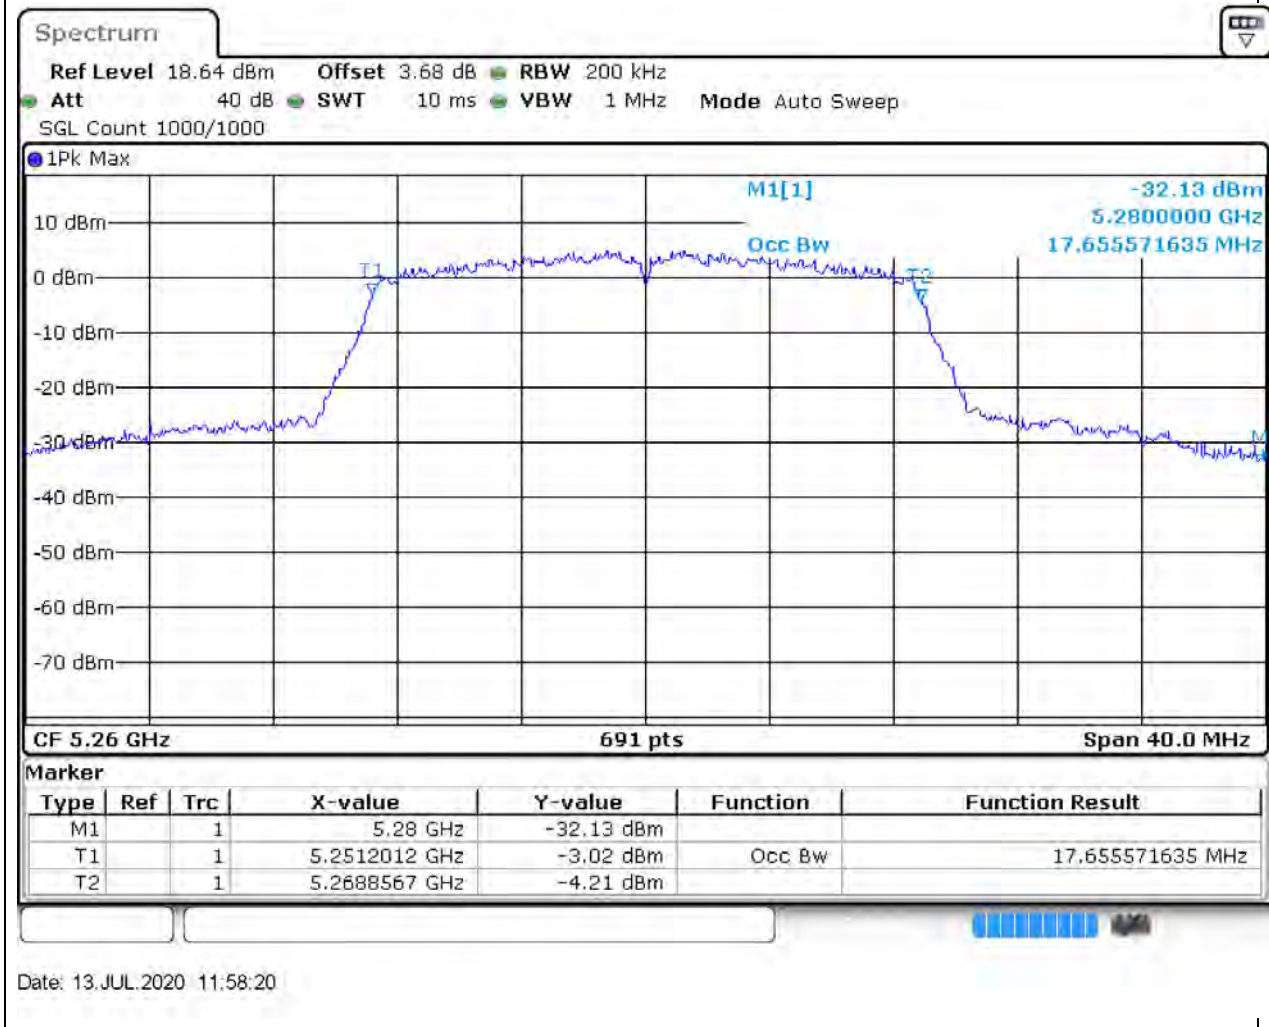

18. 802.11n_20M_Band2_L

18.1. A.2.2-99% Bandwidth(NTNV)

Center Frequency (MHz)	OBW Power (%)	RBW (MHz)	Detector	Limit (MHz)	OBW (MHz)	Verdict
5260	99	0.2	Peak	0	17.655572	Unknown