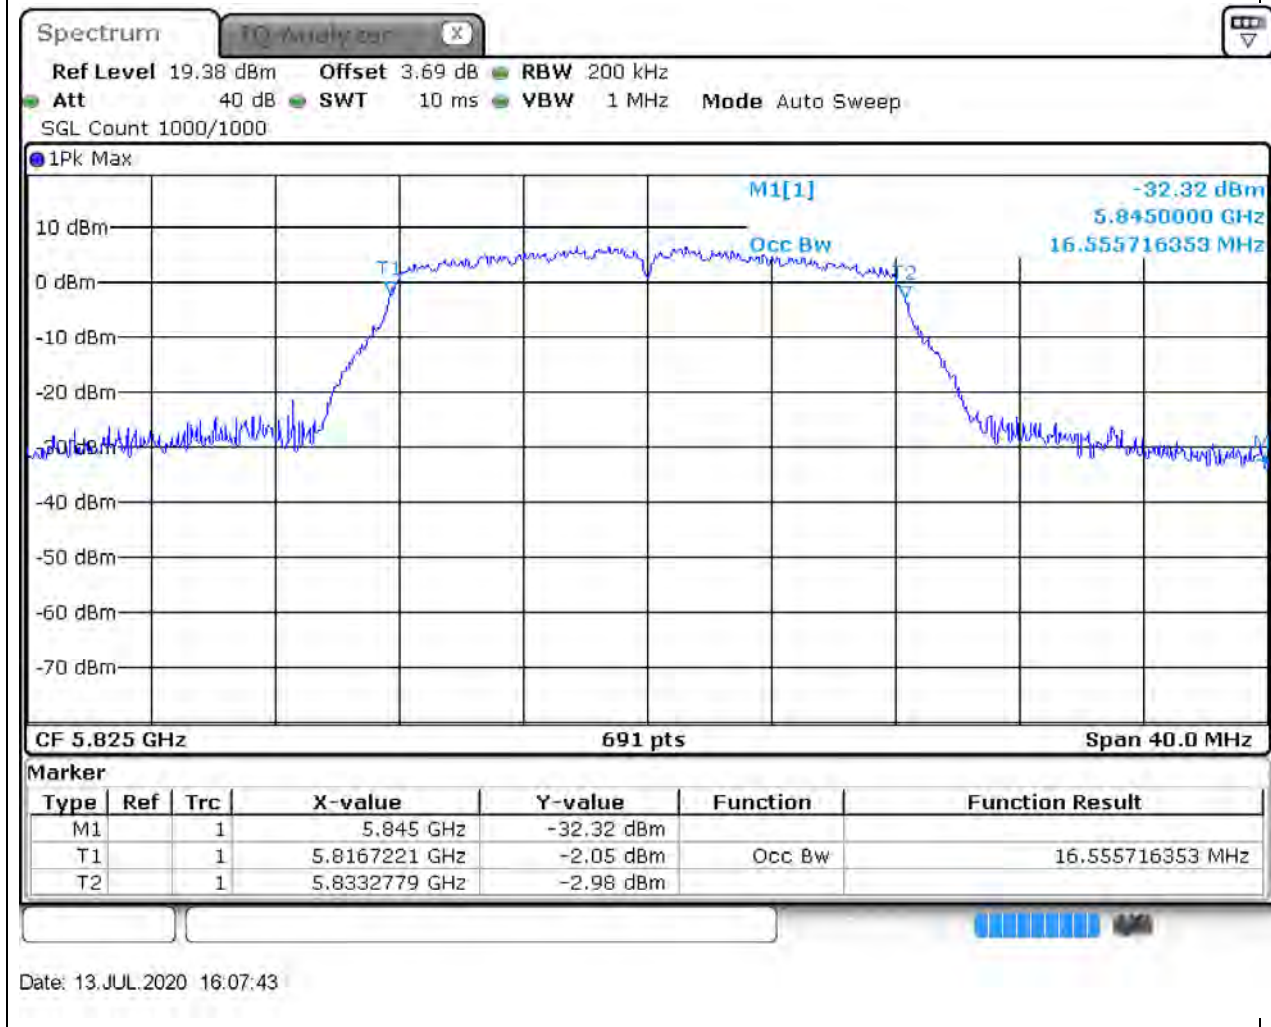

48. 802.11a_20M_Band4_H

48.1. A.2.2-99% Bandwidth(NTNV)

Center Frequency (MHz)	OBW Power (%)	RBW (MHz)	Detector	Limit (MHz)	OBW (MHz)	Verdict
5825	99	0.2	Peak	0	16.555716	Unknown