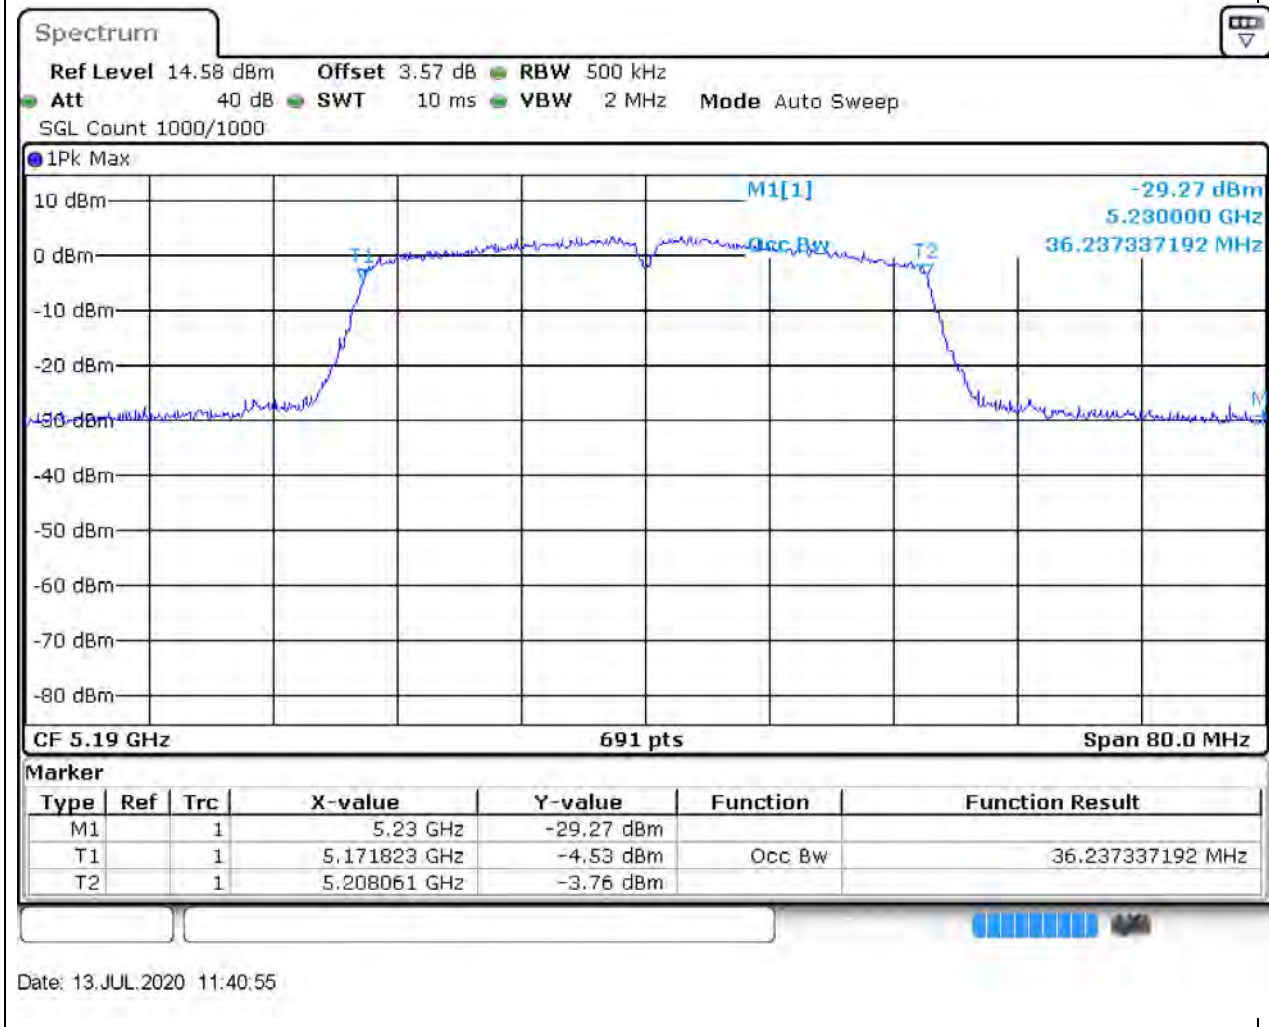

12. 802.11ac_40M_Band1_L

12.1. A.2.2-99% Bandwidth(NTNV)

Center Frequency (MHz)	OBW Power (%)	RBW (MHz)	Detector	Limit (MHz)	OBW (MHz)	Verdict
5190	99	0.5	Peak	0	36.237337	Unknow