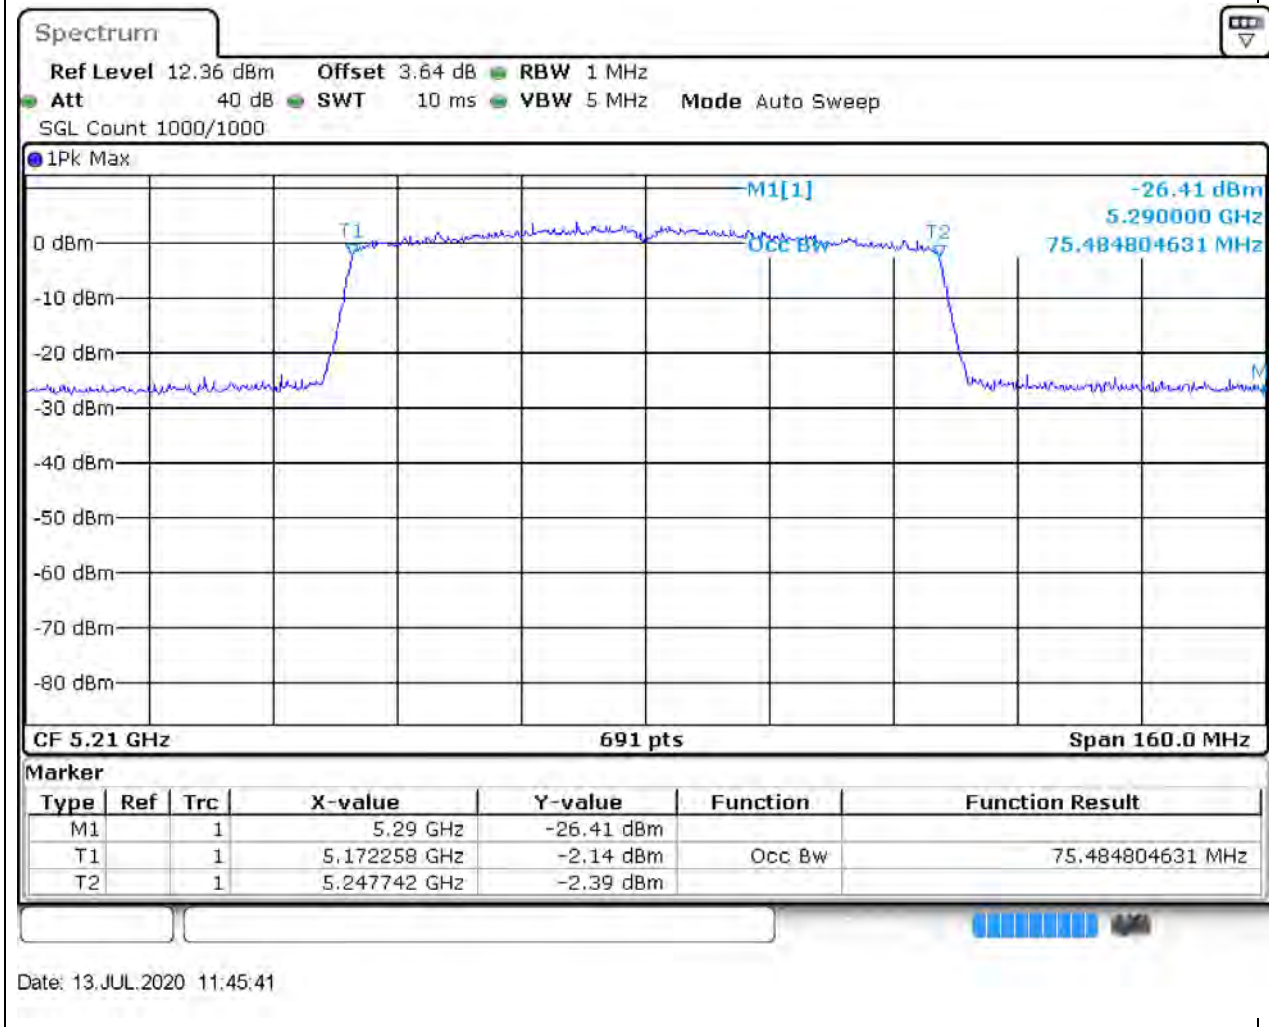

14. 802.11ac_80M_Band1_M

14.1. A.2.2-99% Bandwidth(NTNV)

Center Frequency (MHz)	OBW Power (%)	RBW (MHz)	Detector	Limit (MHz)	OBW (MHz)	Verdict
5210	99	1	Peak	0	75.484805	Unknow