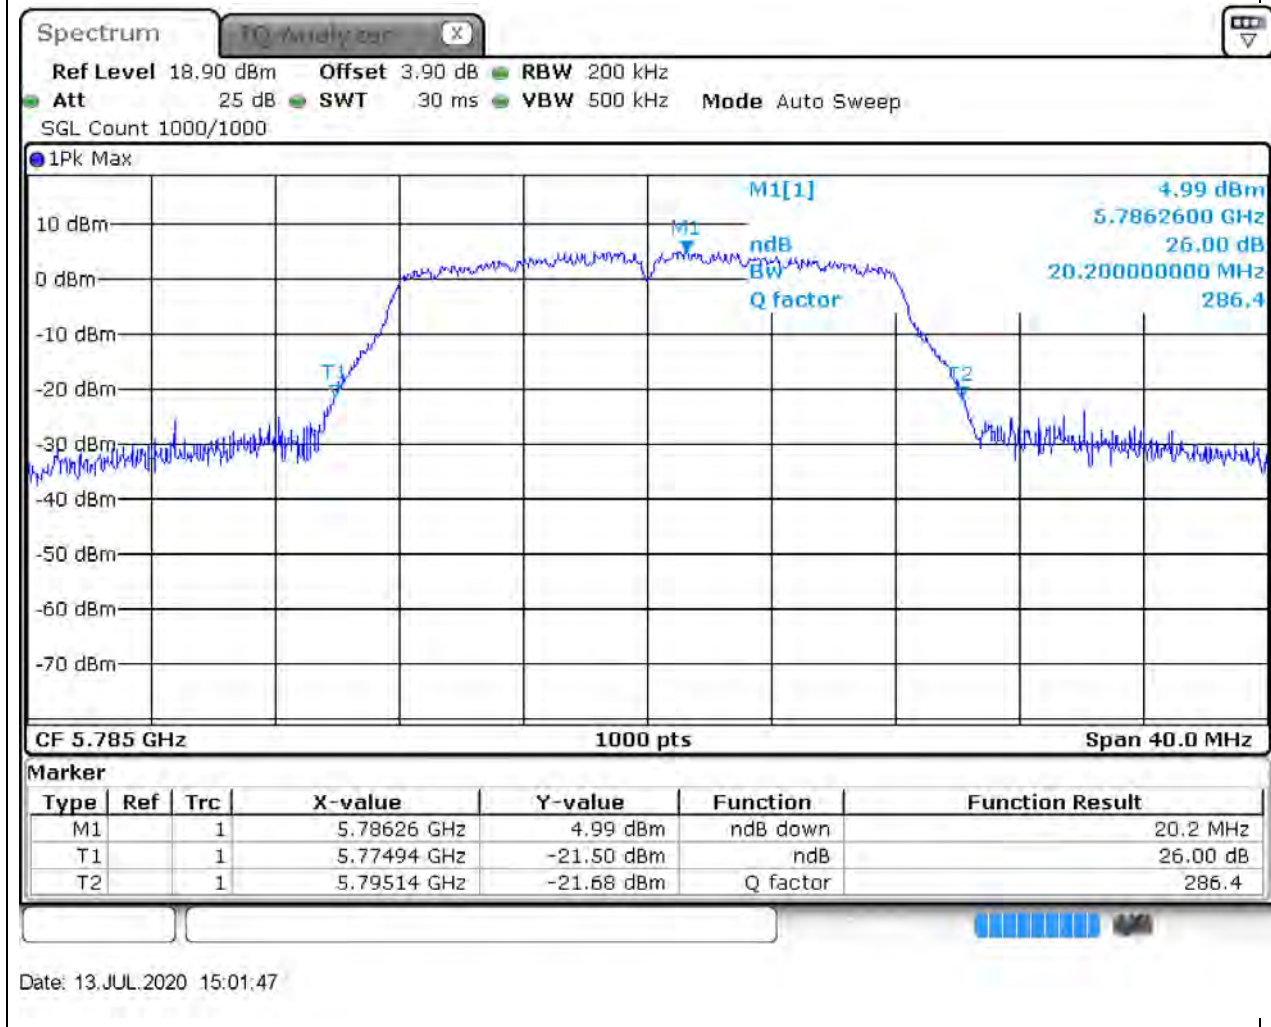

47. 802.11a_20M_Band4_M

47.1. A.2-26dB Bandwidth(NTNV)

Center Frequency (MHz)	XdB Down	RBW (MHz)	Detector	Limit (MHz)	XdB BandWidth (MHz)	Verdict
5785	26	0.2	Peak	0	20.2	Unknown