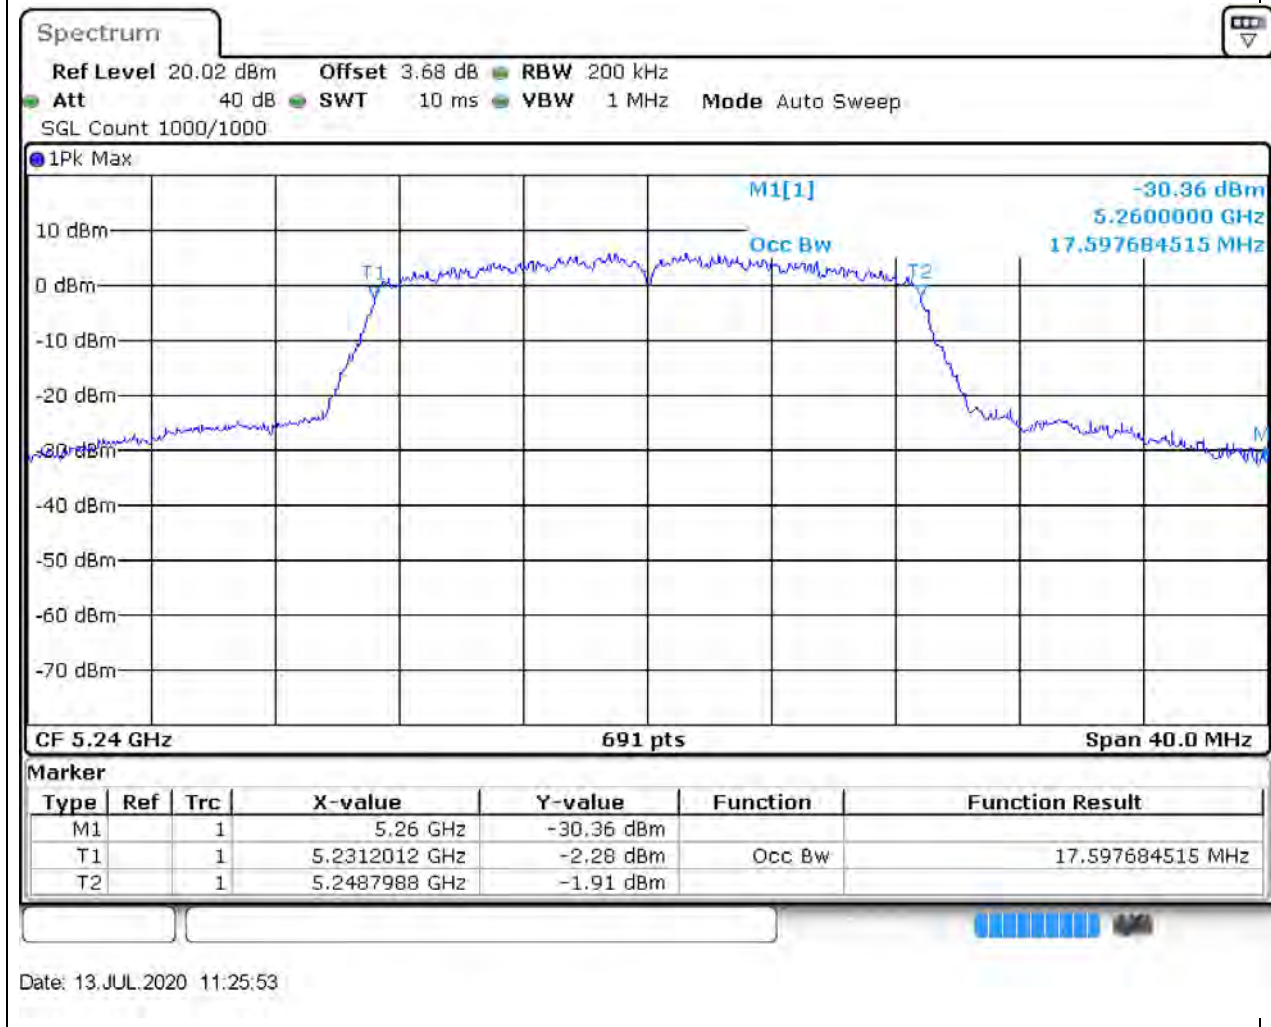

6. 802.11n_20M_Band1_H

6.1. A.2.2-99% Bandwidth(NTNV)

Center Frequency (MHz)	OBW Power (%)	RBW (MHz)	Detector	Limit (MHz)	OBW (MHz)	Verdict
5240	99	0.2	Peak	0	17.597685	Unknown