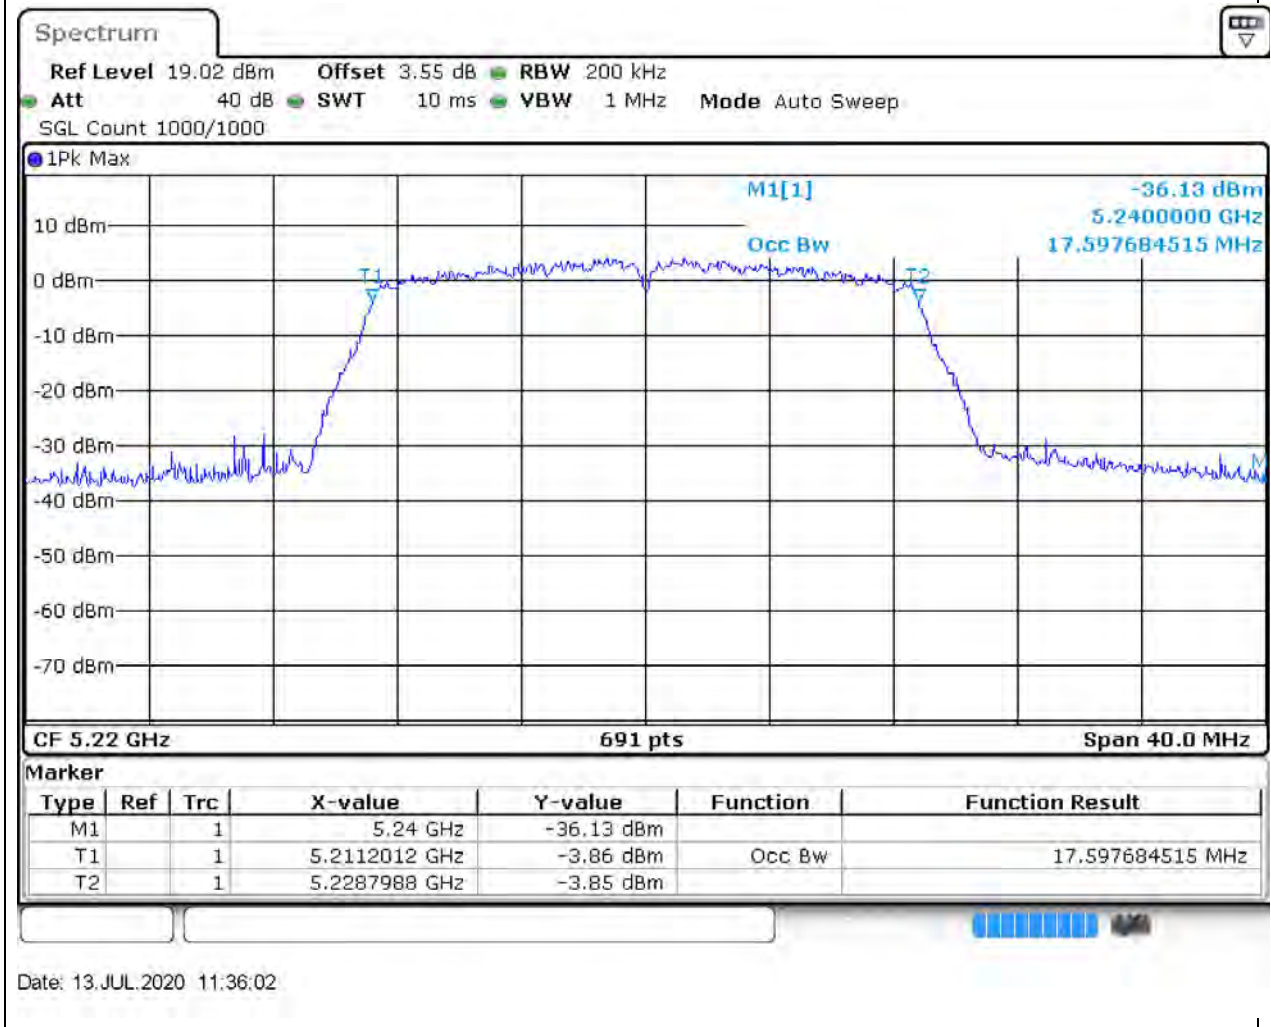

10. 802.11ac_20M_Band1_M

10.1. A.2.2-99% Bandwidth(NTNV)

Center Frequency (MHz)	OBW Power (%)	RBW (MHz)	Detector	Limit (MHz)	OBW (MHz)	Verdict
5220	99	0.2	Peak	0	17.597685	Unknown