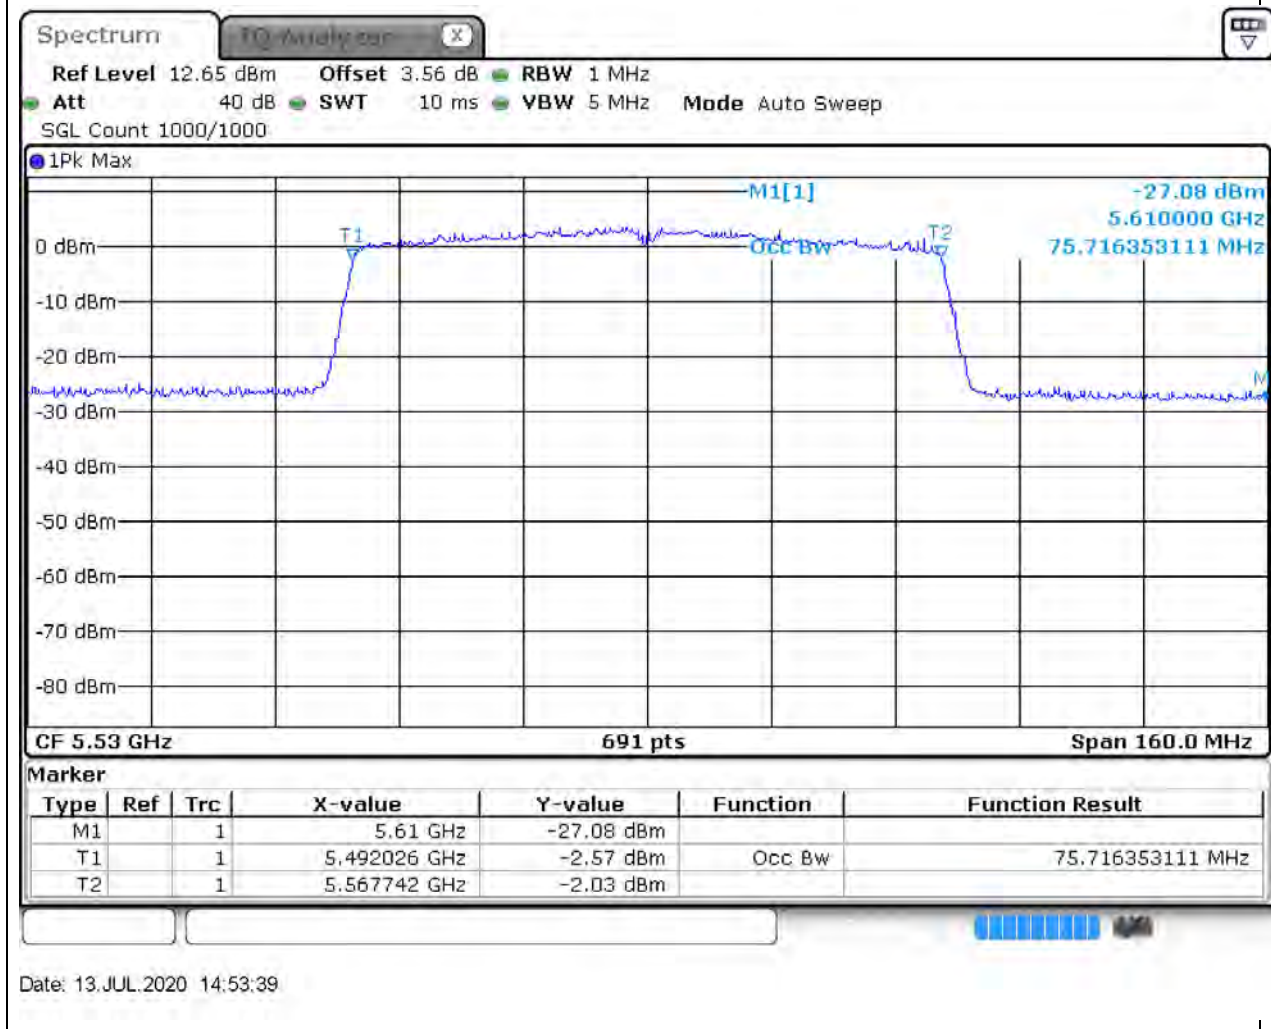

44. 802.11ac_80M_Band3_L

44.1. A.2.2-99% Bandwidth(NTNV)

Center Frequency (MHz)	OBW Power (%)	RBW (MHz)	Detector	Limit (MHz)	OBW (MHz)	Verdict
5530	99	1	Peak	0	75.716353	Unknown