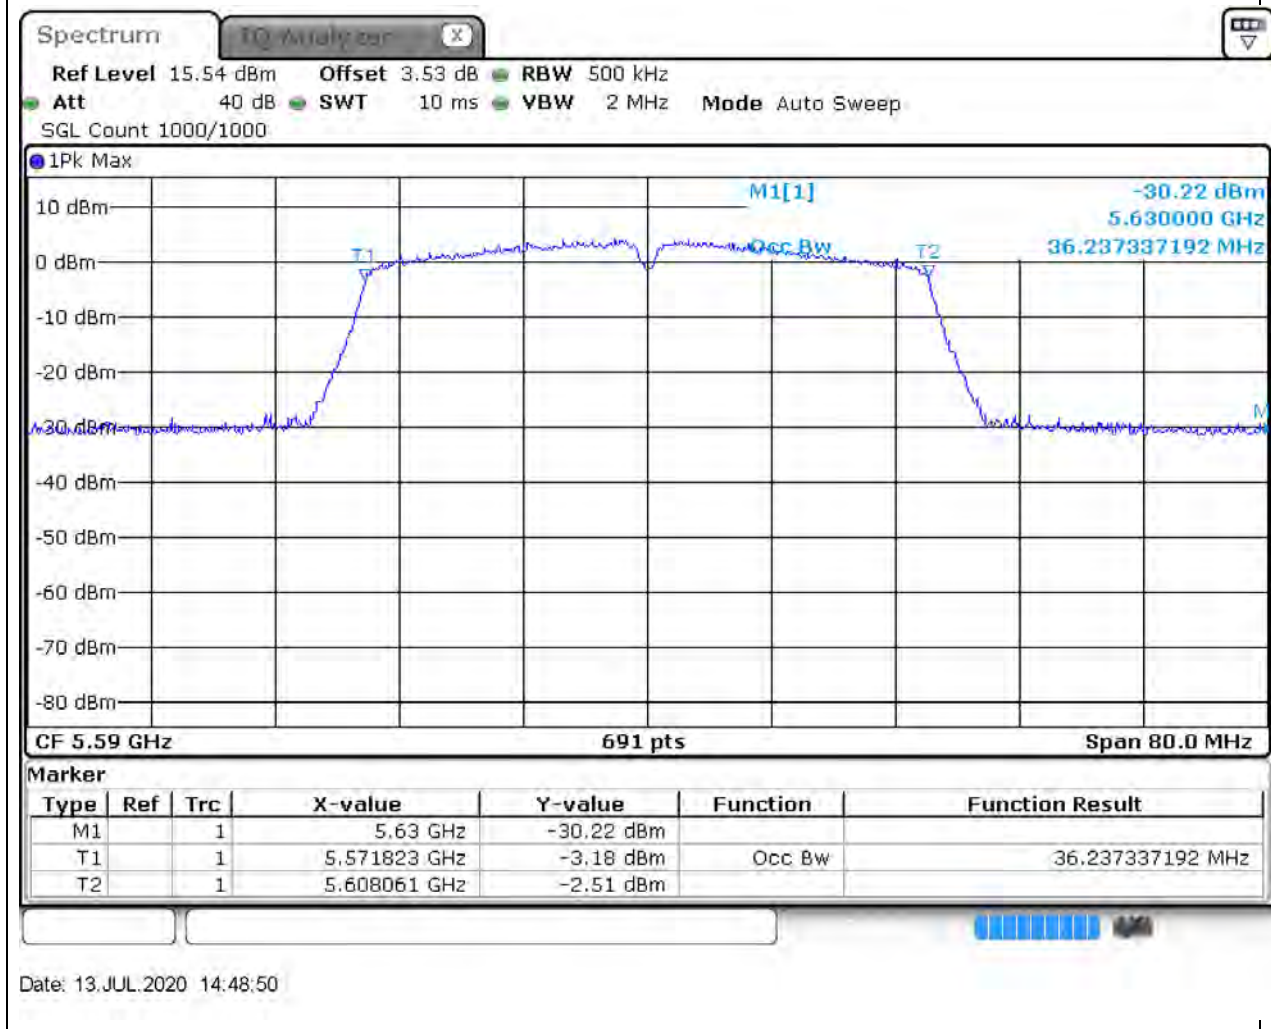

42. 802.11ac_40M_Band3_M

42.1. A.2.2-99% Bandwidth(NTNV)

Center Frequency (MHz)	OBW Power (%)	RBW (MHz)	Detector	Limit (MHz)	OBW (MHz)	Verdict
5590	99	0.5	Peak	0	36.237337	Unknow