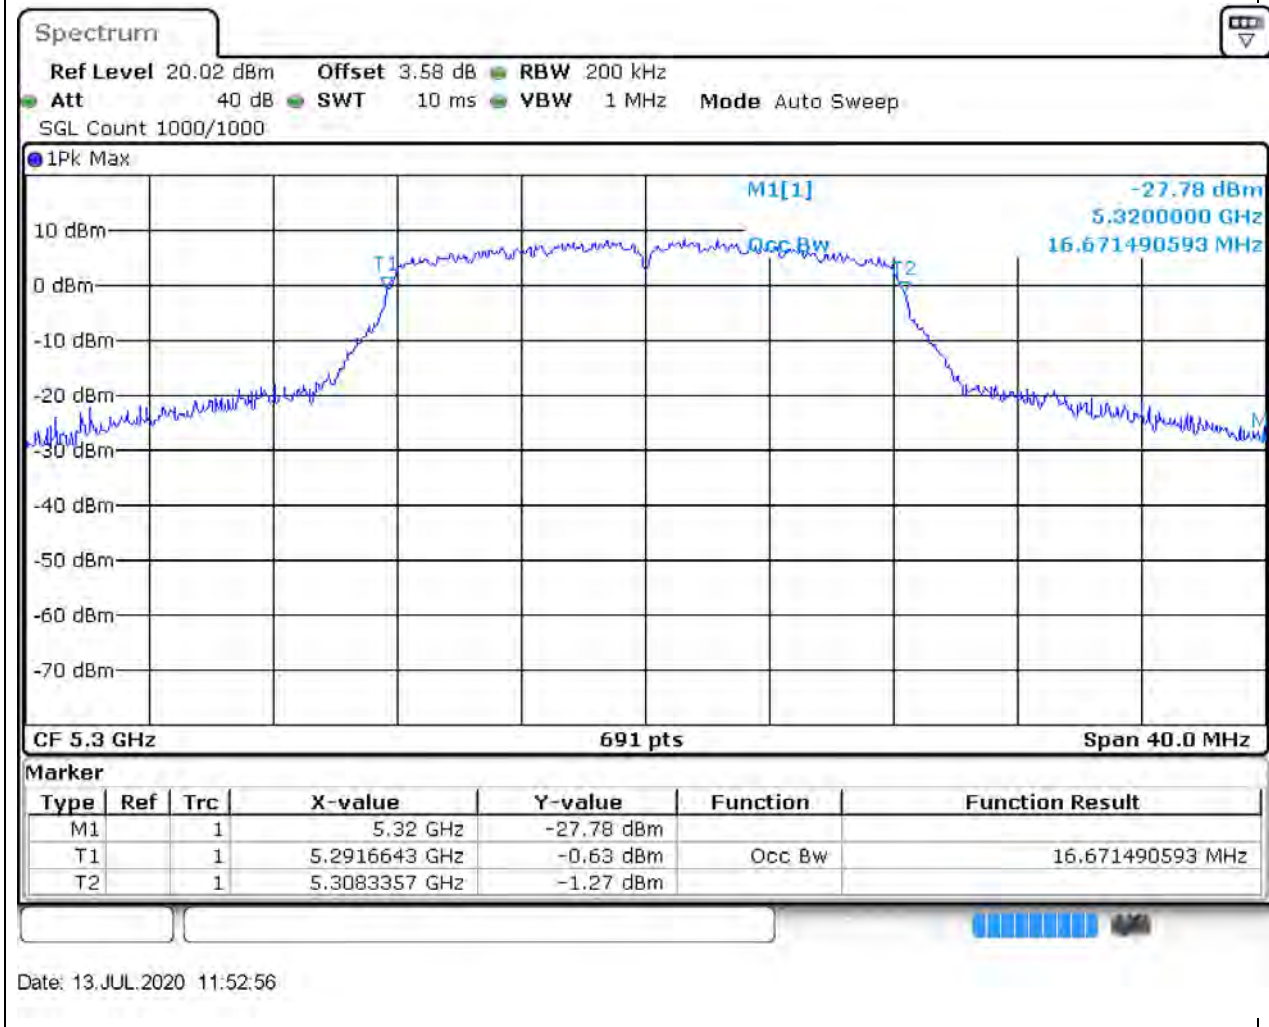

16. 802.11a_20M_Band2_M

16.1. A.2.2-99% Bandwidth(NTNV)

Center Frequency (MHz)	OBW Power (%)	RBW (MHz)	Detector	Limit (MHz)	OBW (MHz)	Verdict
5300	99	0.2	Peak	0	16.671491	Unknown