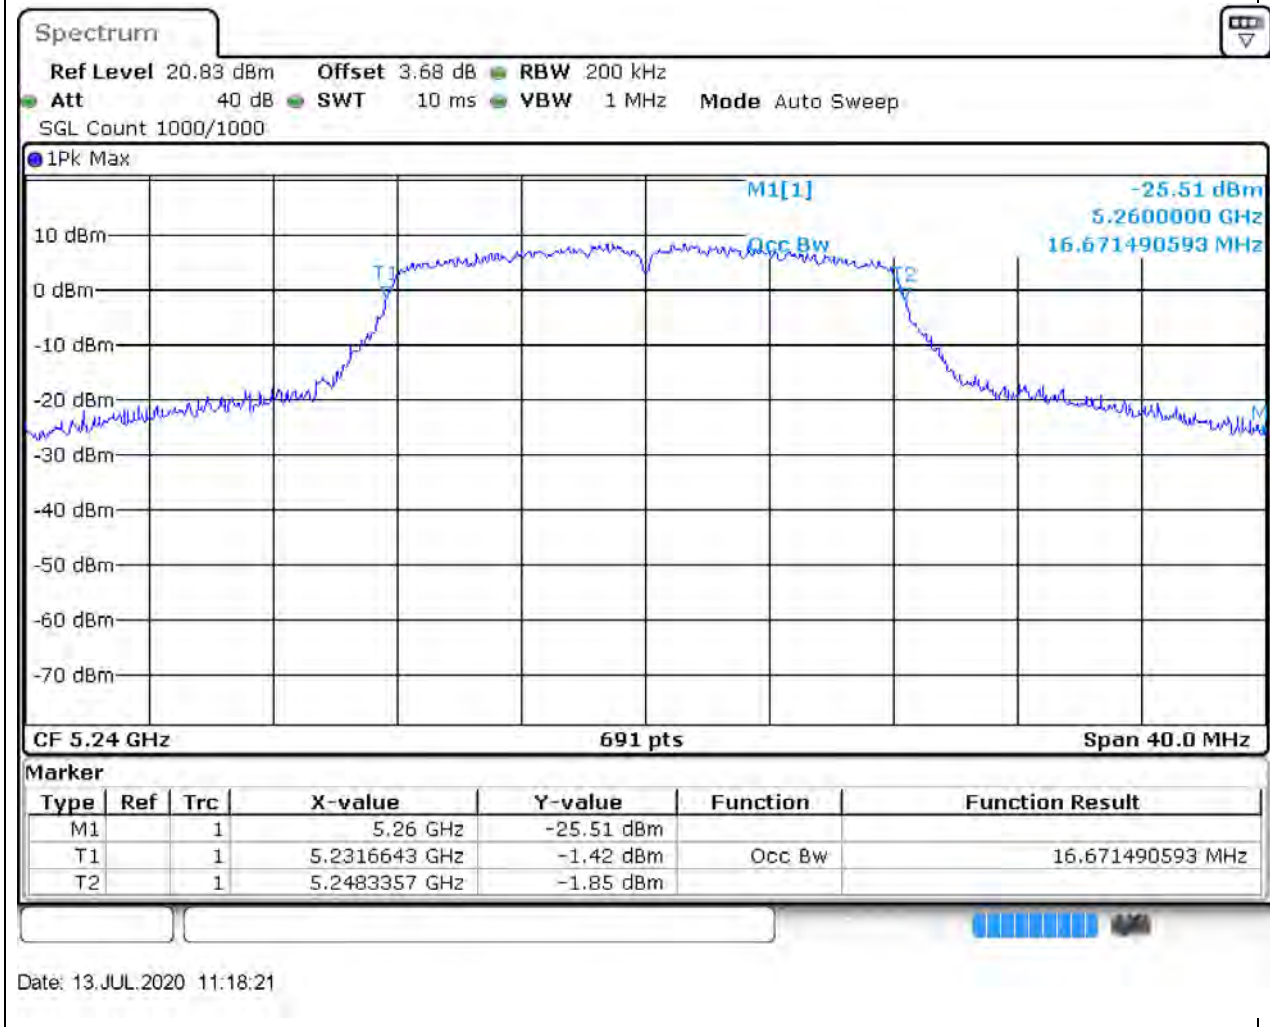

3. 802.11a_20M_Band1_H

3.1. A.2.2-99% Bandwidth(NTNV)

Center Frequency (MHz)	OBW Power (%)	RBW (MHz)	Detector	Limit (MHz)	OBW (MHz)	Verdict
5240	99	0.2	Peak	0	16.671491	Unknown