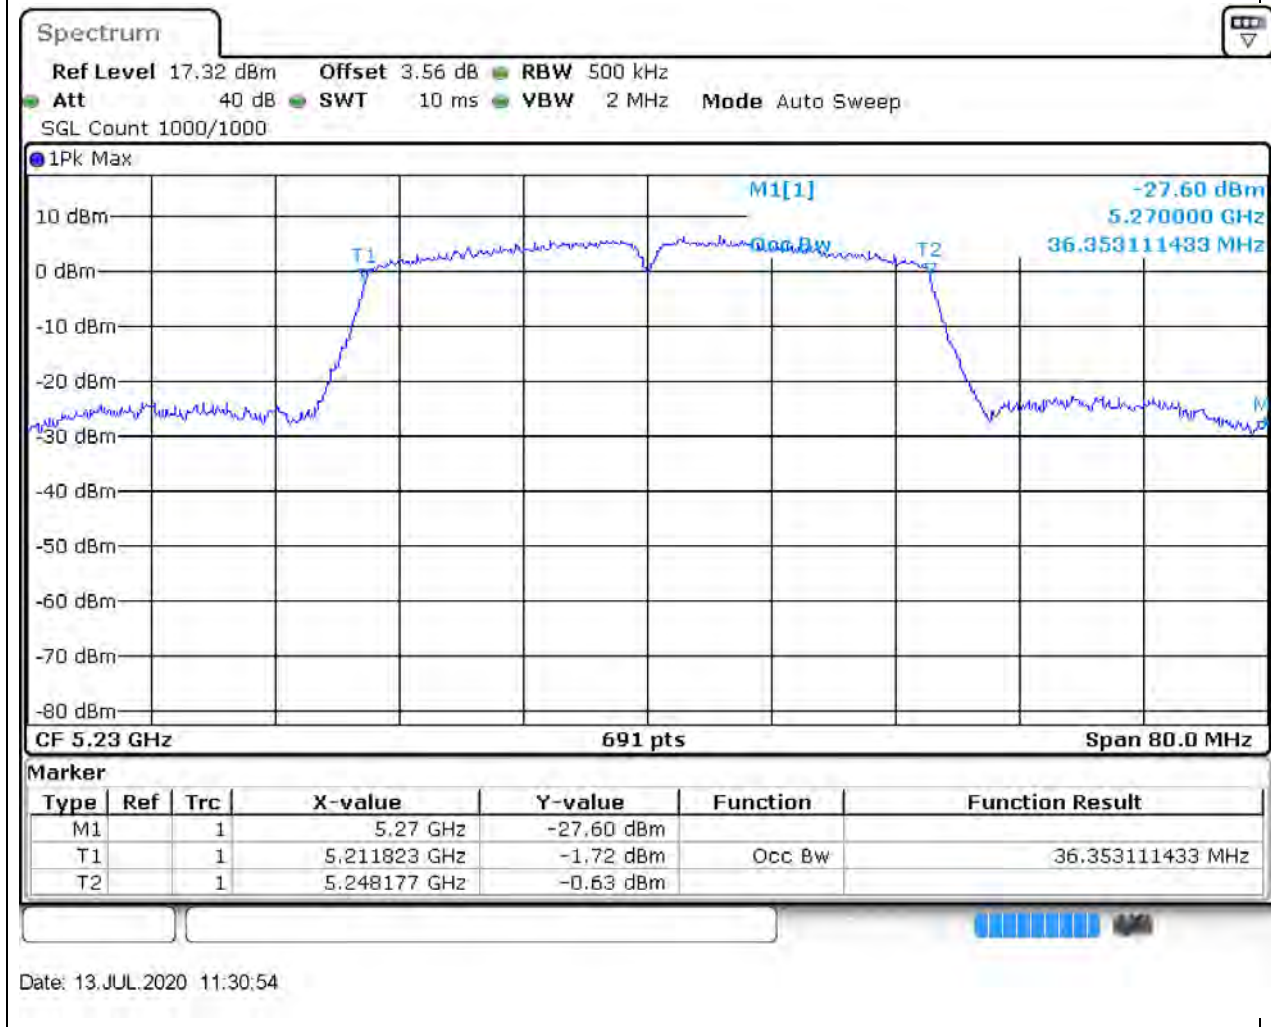

8. 802.11n_40M_Band1_H

8.1. A.2.2-99% Bandwidth(NTNV)

Center Frequency (MHz)	OBW Power (%)	RBW (MHz)	Detector	Limit (MHz)	OBW (MHz)	Verdict
5230	99	0.5	Peak	0	36.353111	Unknown