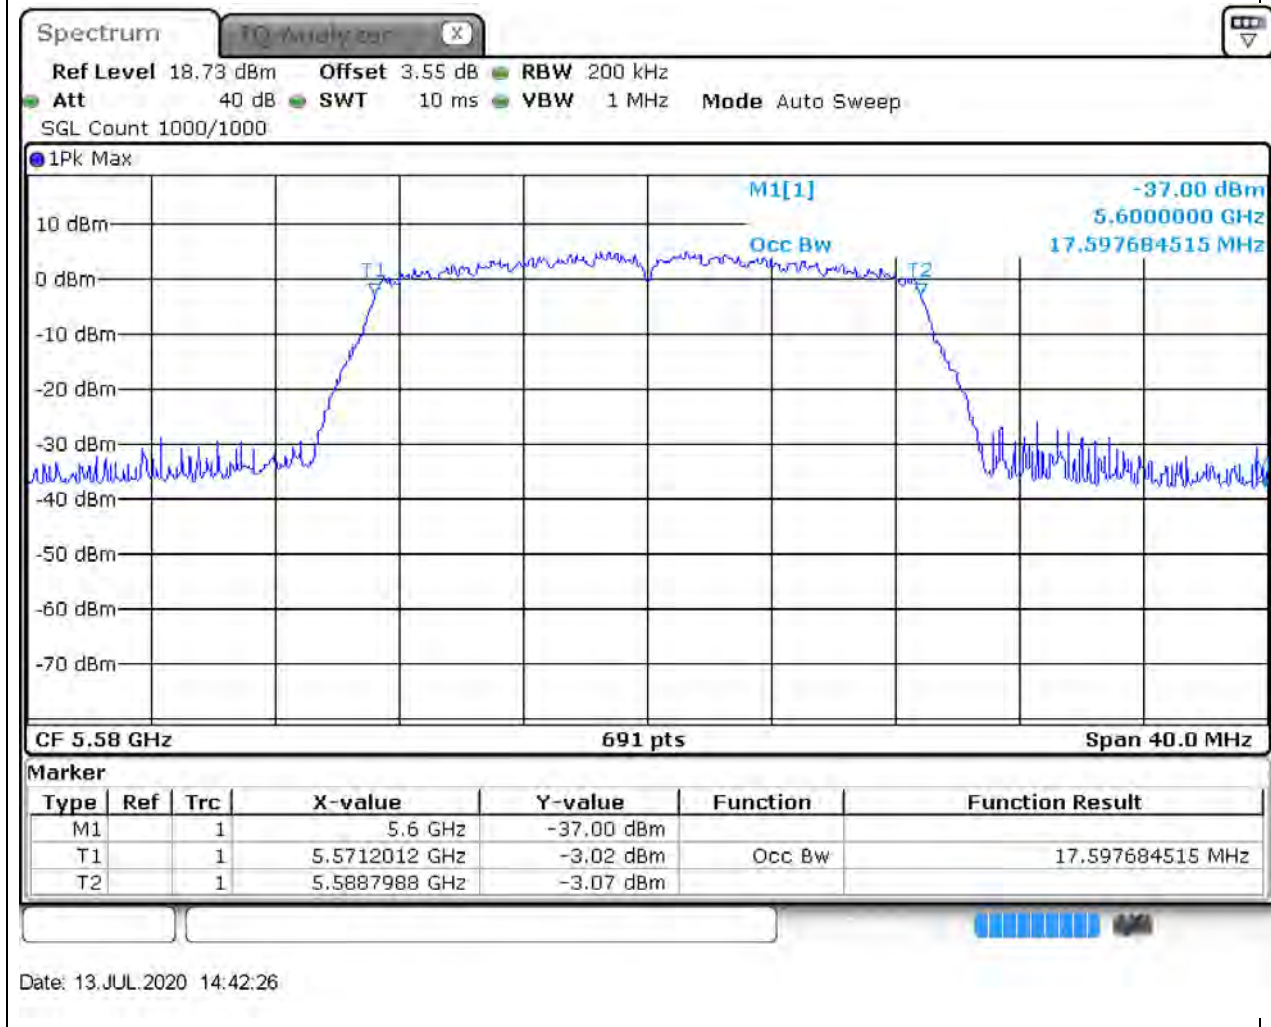

39. 802.11ac_20M_Band3_M

39.1. A.2.2-99% Bandwidth(NTNV)

Center Frequency (MHz)	OBW Power (%)	RBW (MHz)	Detector	Limit (MHz)	OBW (MHz)	Verdict
5580	99	0.2	Peak	0	17.597685	Unknown