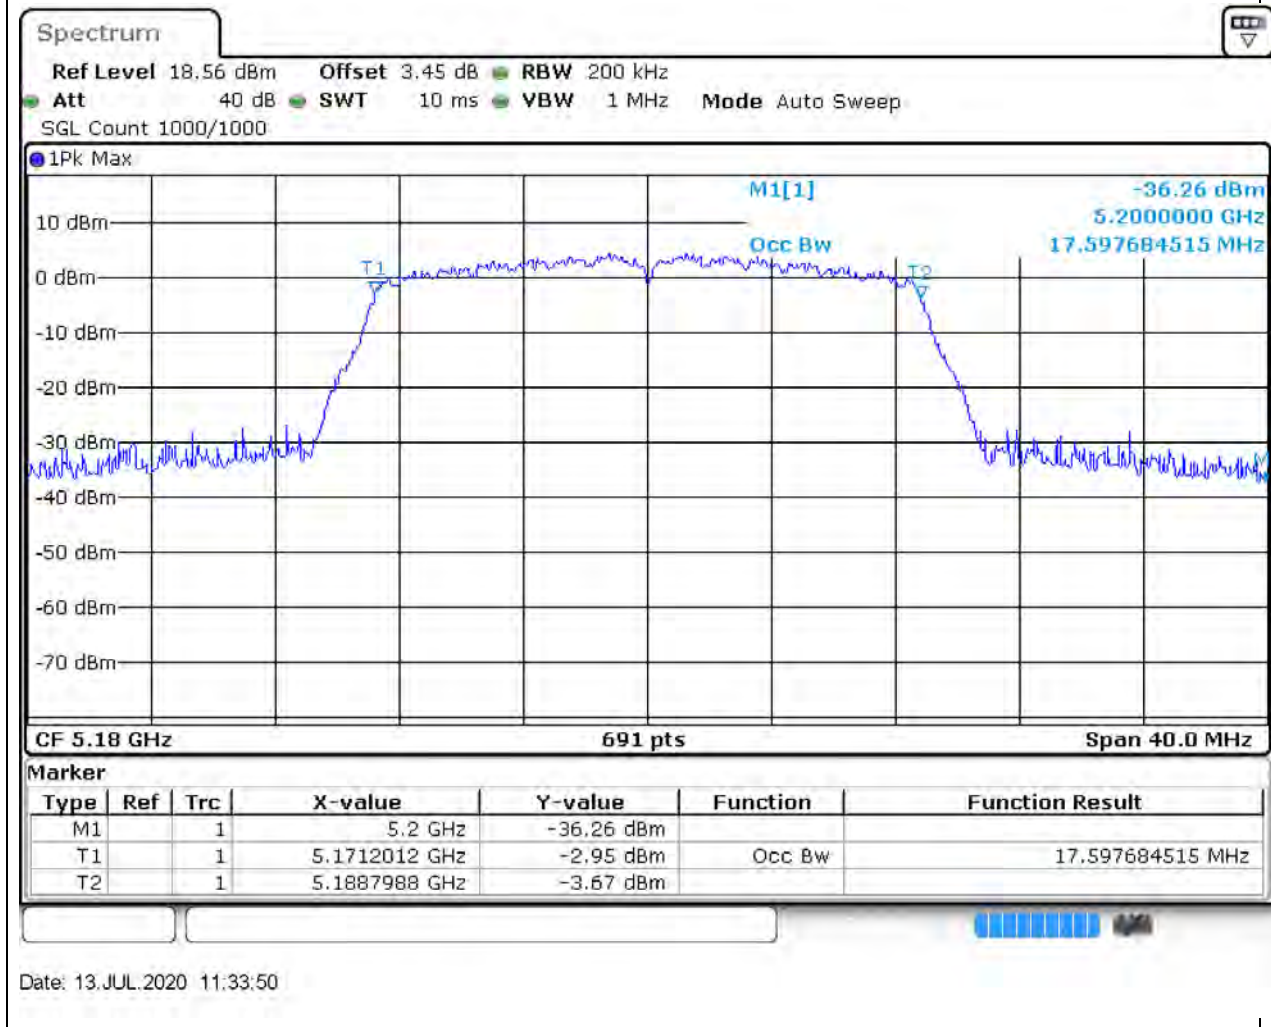

9. 802.11ac_20M_Band1_L

9.1. A.2.2-99% Bandwidth(NTNV)

Center Frequency (MHz)	OBW Power (%)	RBW (MHz)	Detector	Limit (MHz)	OBW (MHz)	Verdict
5180	99	0.2	Peak	0	17.597685	Unknown