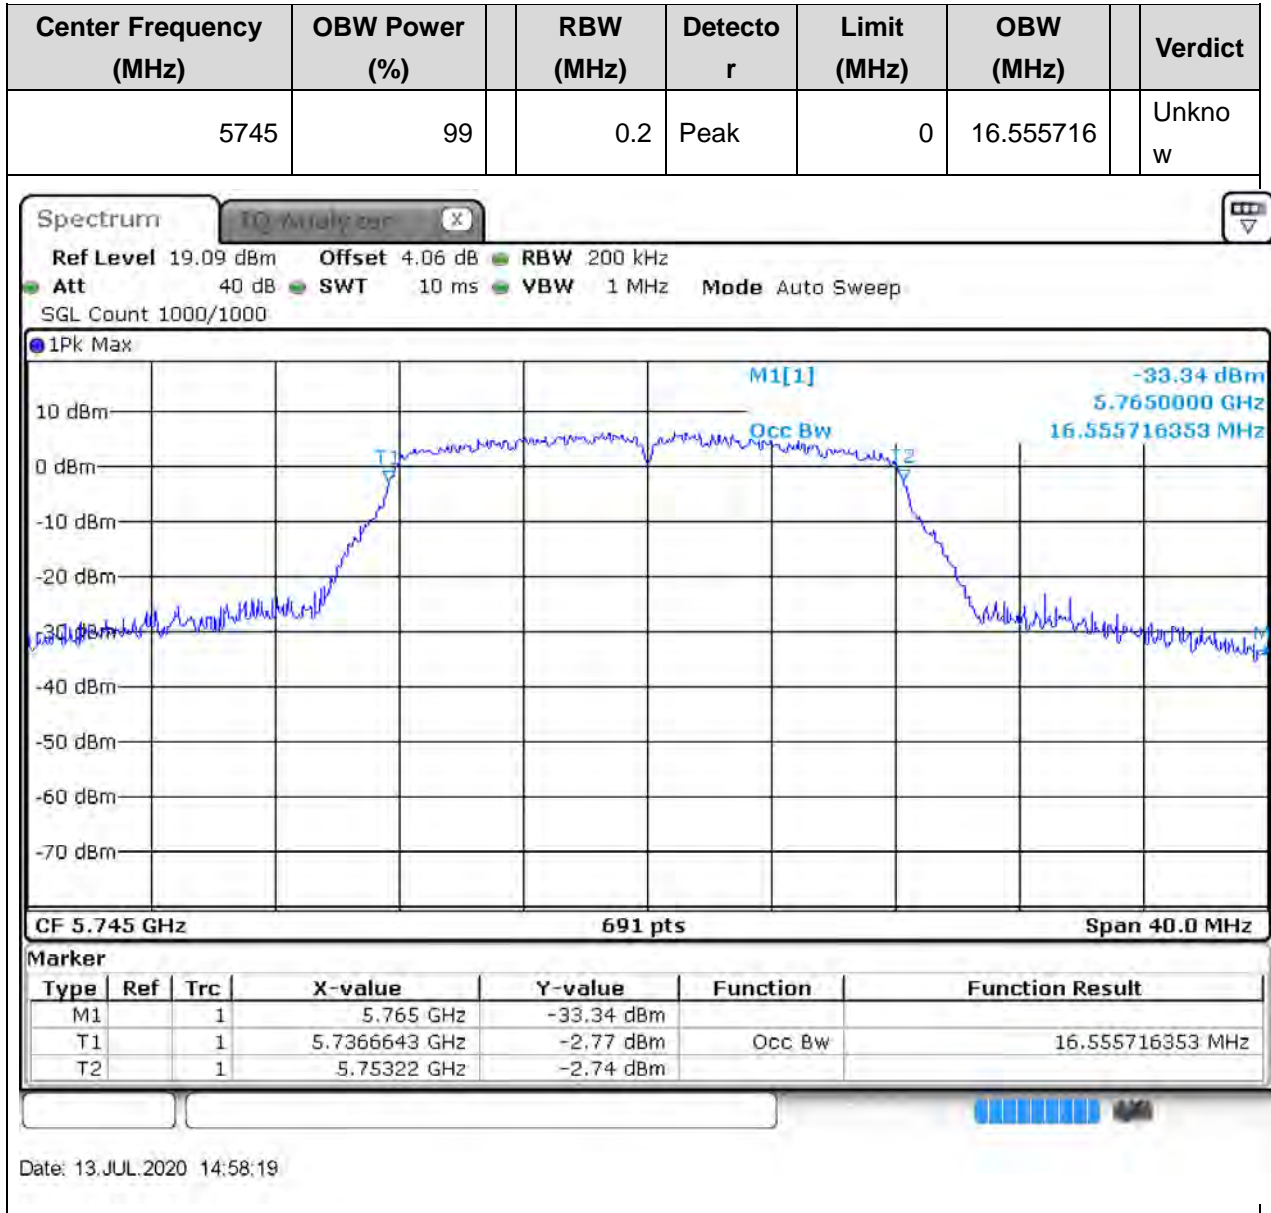

46. 802.11a_20M_Band4_L

46.1. A.2.2-99% Bandwidth(NTNV)