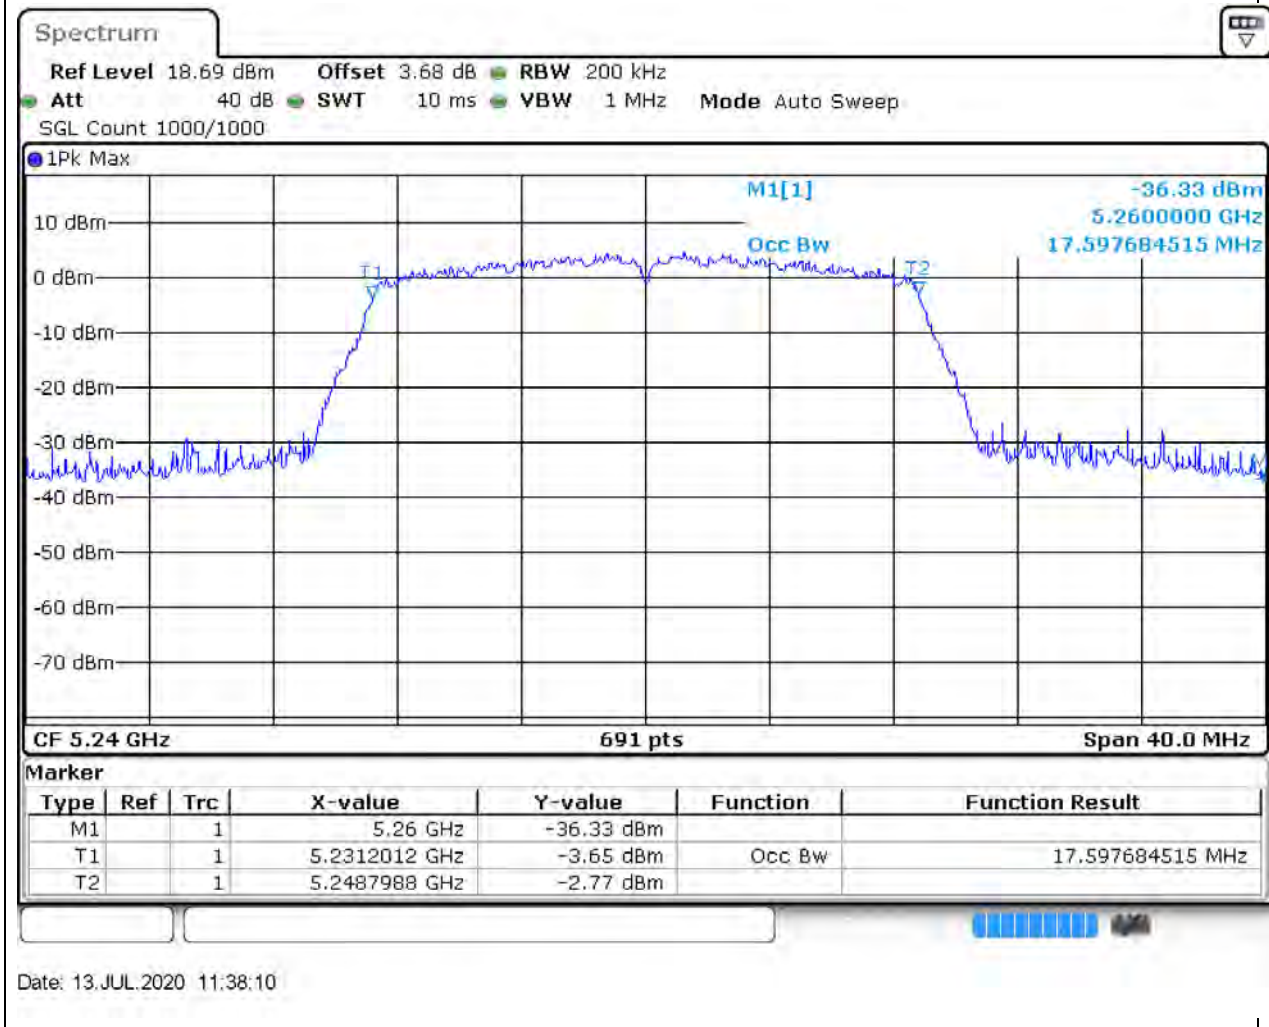

11. 802.11ac_20M_Band1_H

11.1. A.2.2-99% Bandwidth(NTNV)

Center Frequency (MHz)	OBW Power (%)	RBW (MHz)	Detector	Limit (MHz)	OBW (MHz)	Verdict
5240	99	0.2	Peak	0	17.597685	Unknown