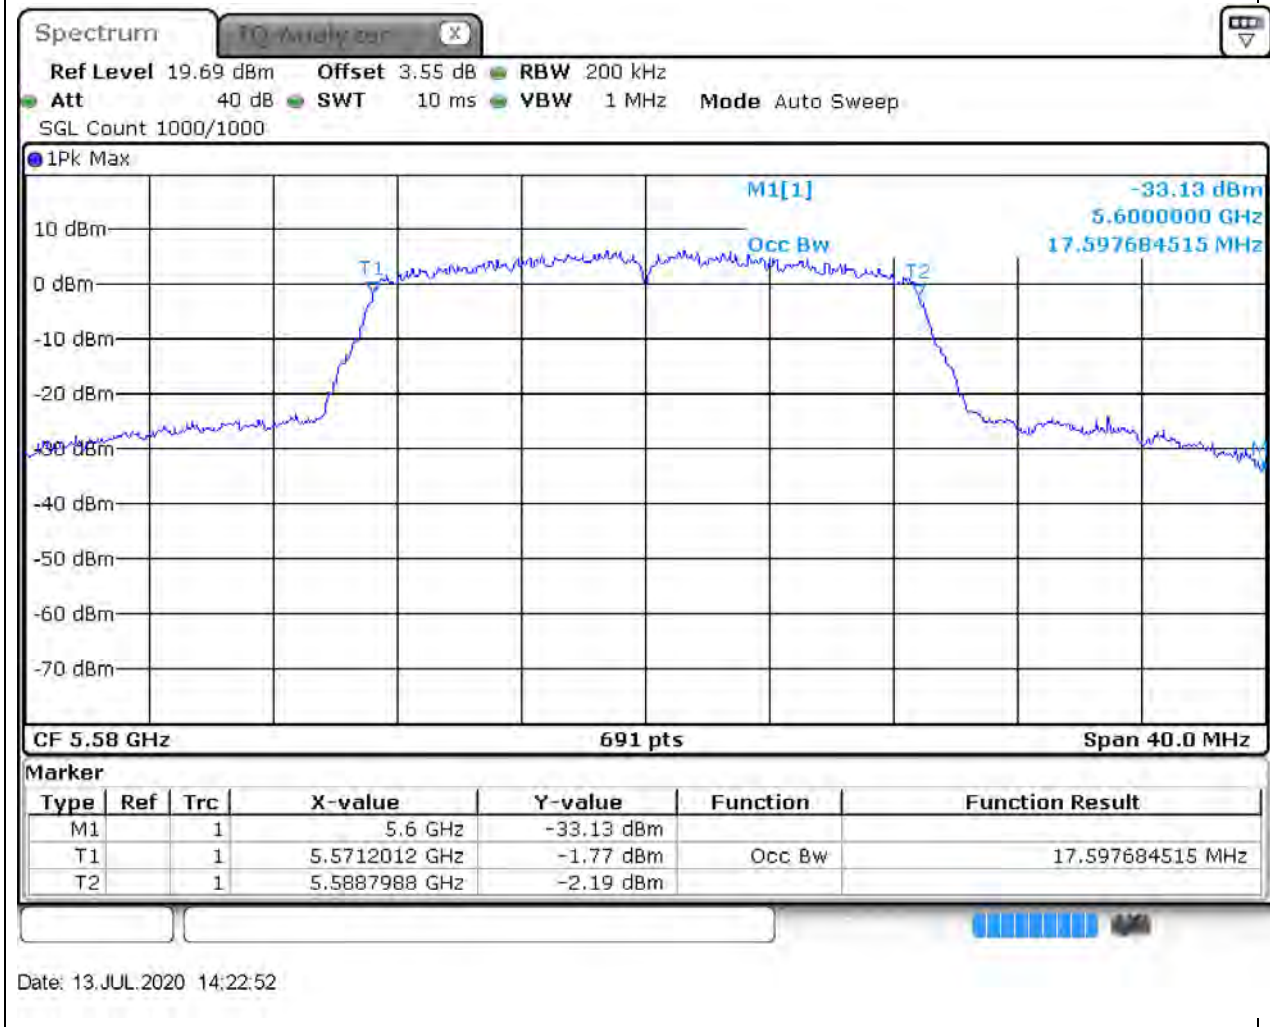

33. 802.11n_20M_Band3_M

33.1. A.2.2-99% Bandwidth(NTNV)

Center Frequency (MHz)	OBW Power (%)	RBW (MHz)	Detector	Limit (MHz)	OBW (MHz)	Verdict
5580	99	0.2	Peak	0	17.597685	Unknown