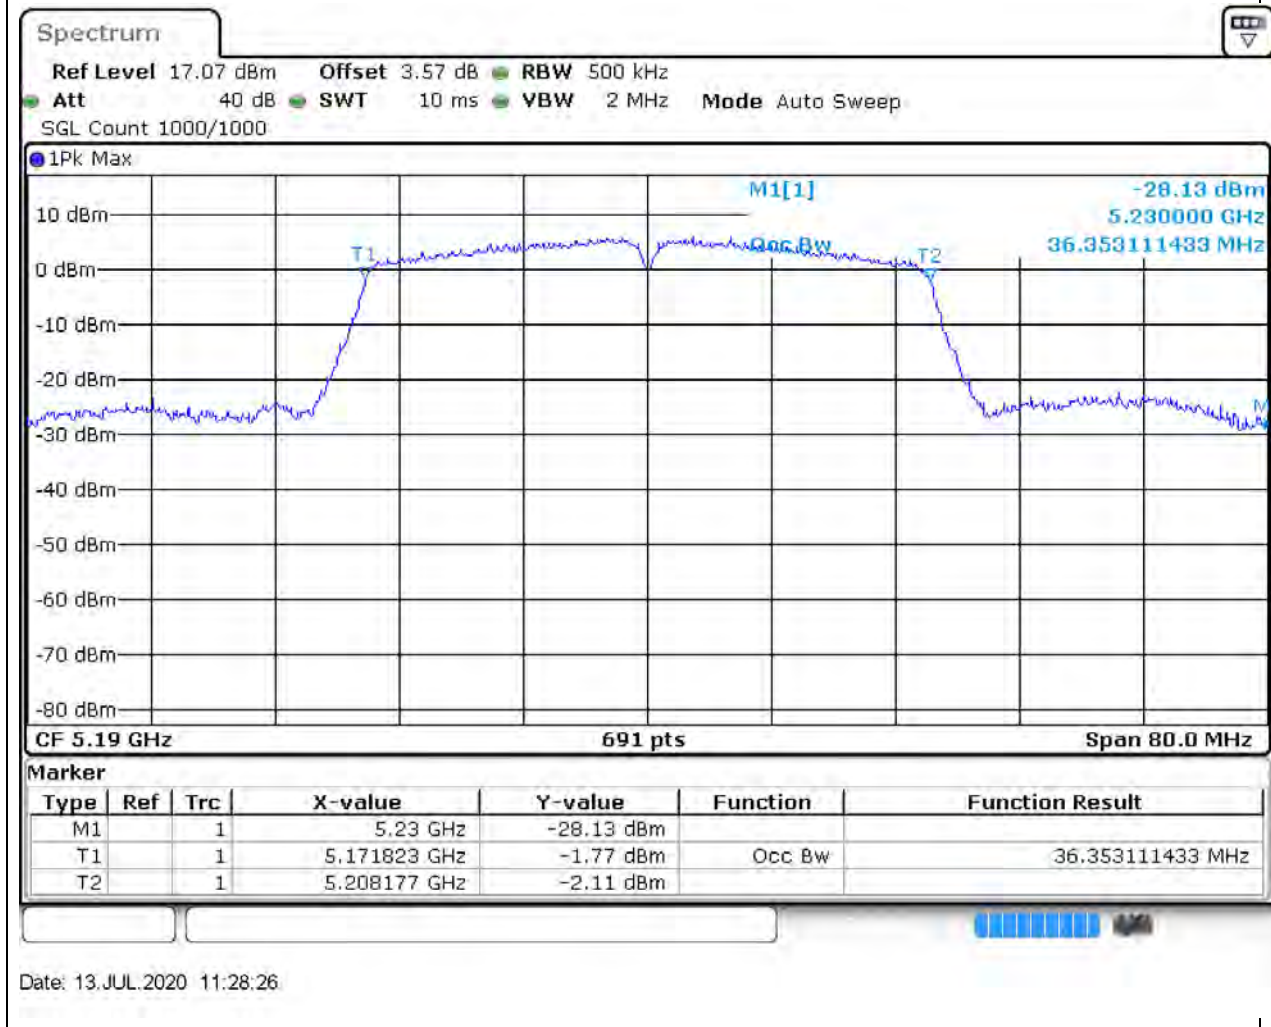

7. 802.11n_40M_Band1_L

7.1. A.2.2-99% Bandwidth(NTNV)

Center Frequency (MHz)	OBW Power (%)	RBW (MHz)	Detector	Limit (MHz)	OBW (MHz)	Verdict
5190	99	0.5	Peak	0	36.353111	Unknown