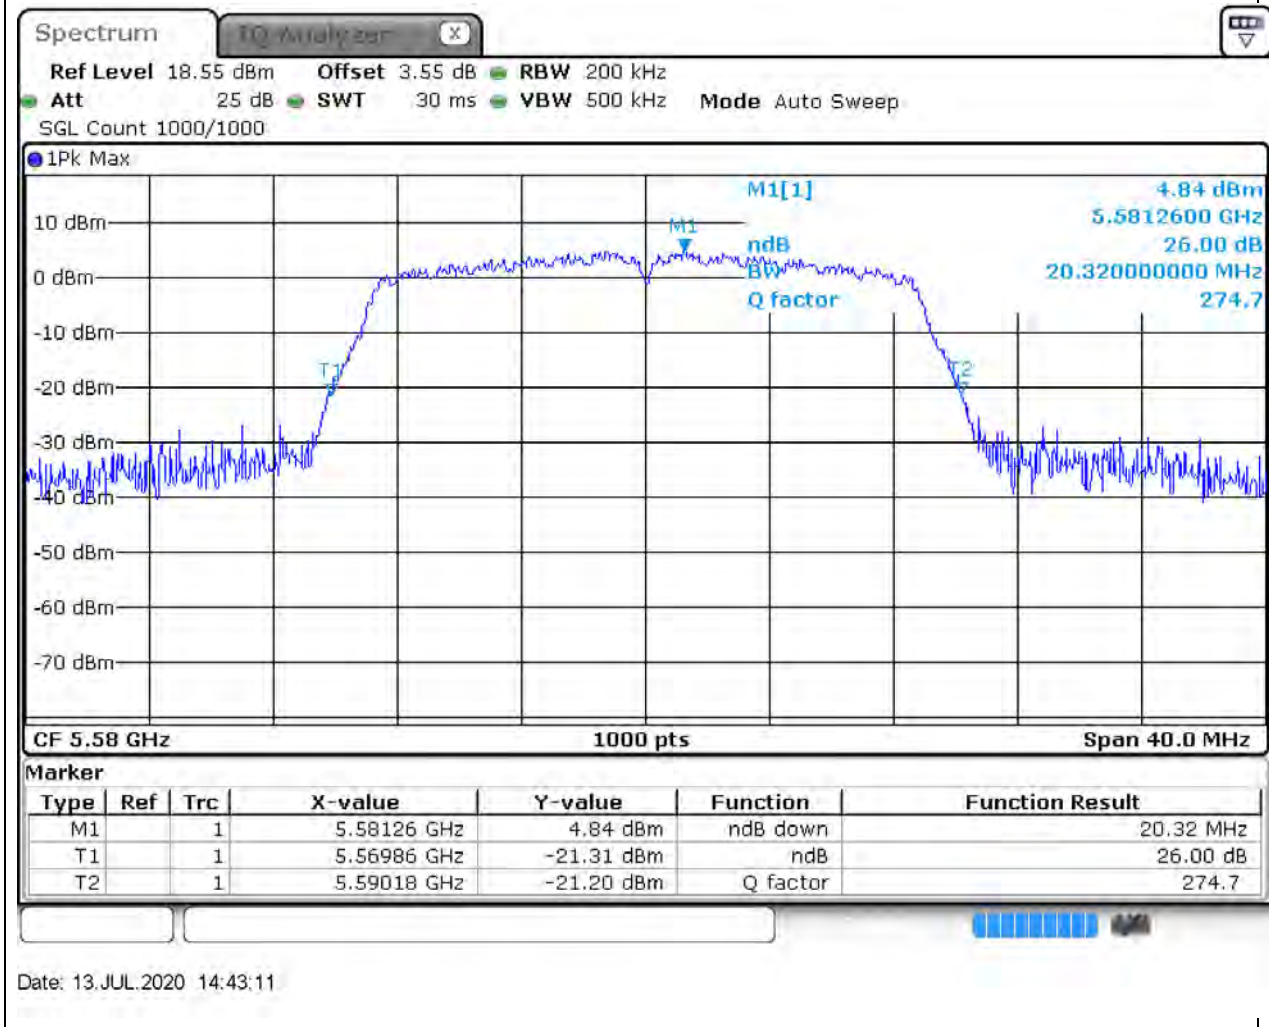

39. 802.11ac_20M_Band3_M

39.1. A.2-26dB Bandwidth(NTNV)

Center Frequency (MHz)	XdB Down	RBW (MHz)	Detector	Limit (MHz)	XdB BandWidth (MHz)	Verdict
5580	26	0.2	Peak	0	20.32	Unknown