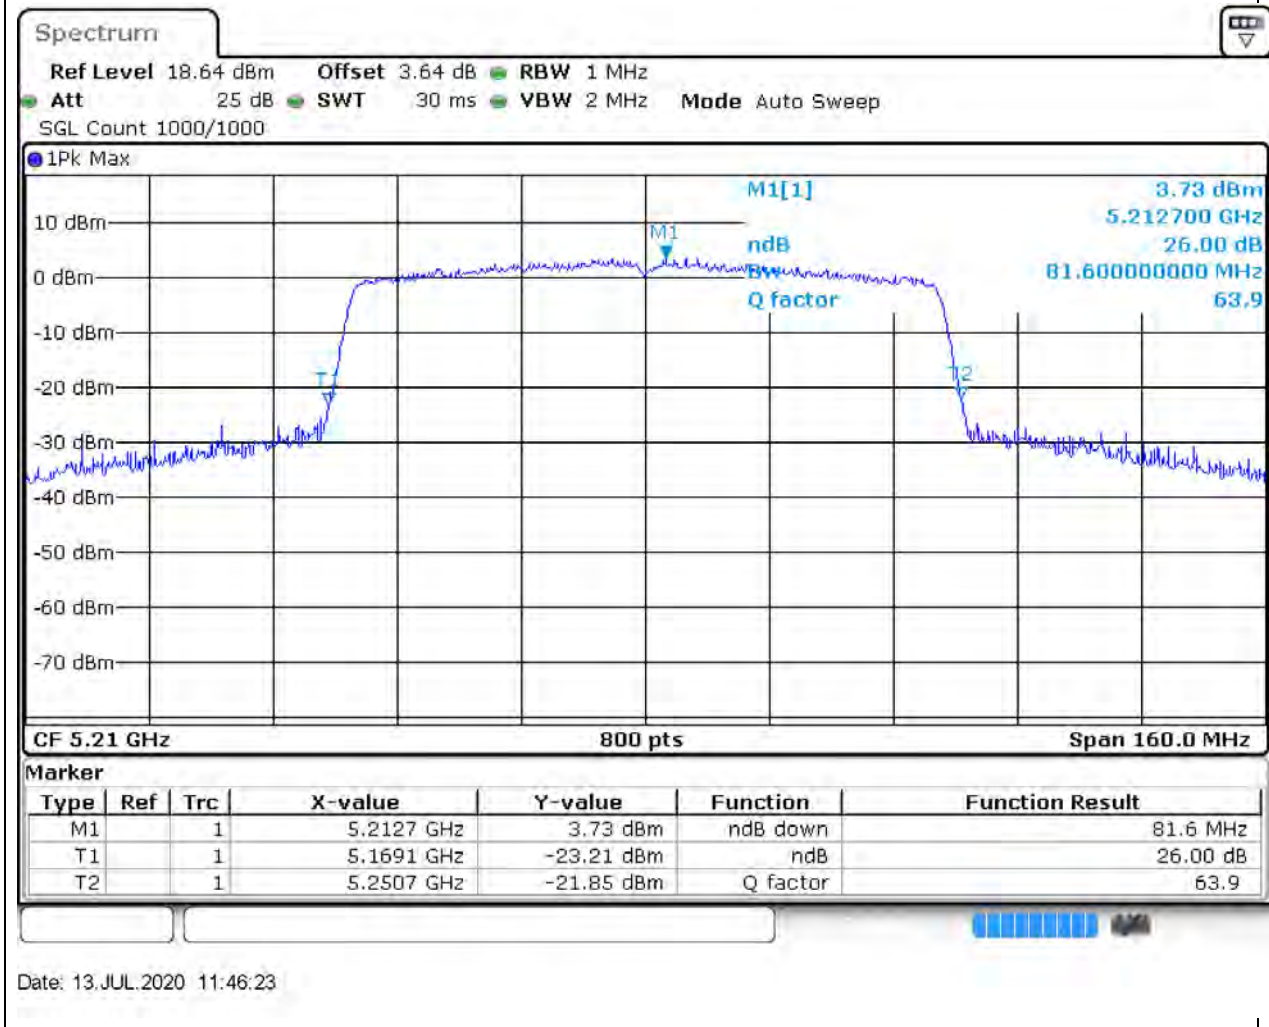

14. 802.11ac_80M_Band1_M

14.1. A.2-26dB Bandwidth(NTNV)

Center Frequency (MHz)	XdB Down	RBW (MHz)	Detector	Limit (MHz)	XdB BandWidth (MHz)	Verdict
5210	26	1	Peak	0	81.6	Unknown