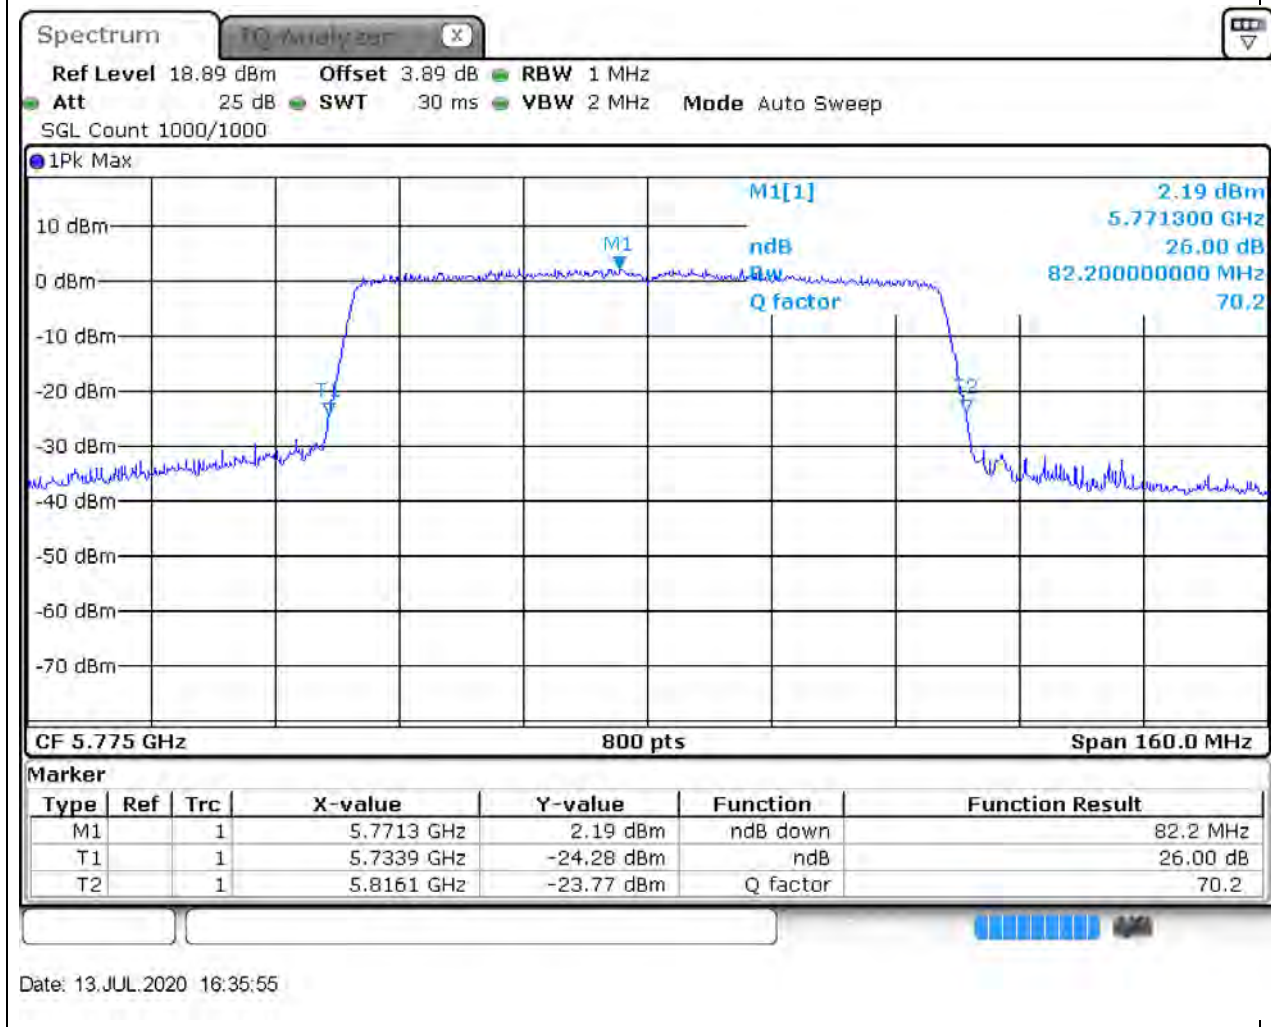

59. 802.11ac_80M_Band4_M

59.1. A.2-26dB Bandwidth(NTNV)

Center Frequency (MHz)	XdB Down	RBW (MHz)	Detector	Limit (MHz)	XdB BandWidth (MHz)	Verdict
5775	26	1	Peak	0	82.2	Unknown