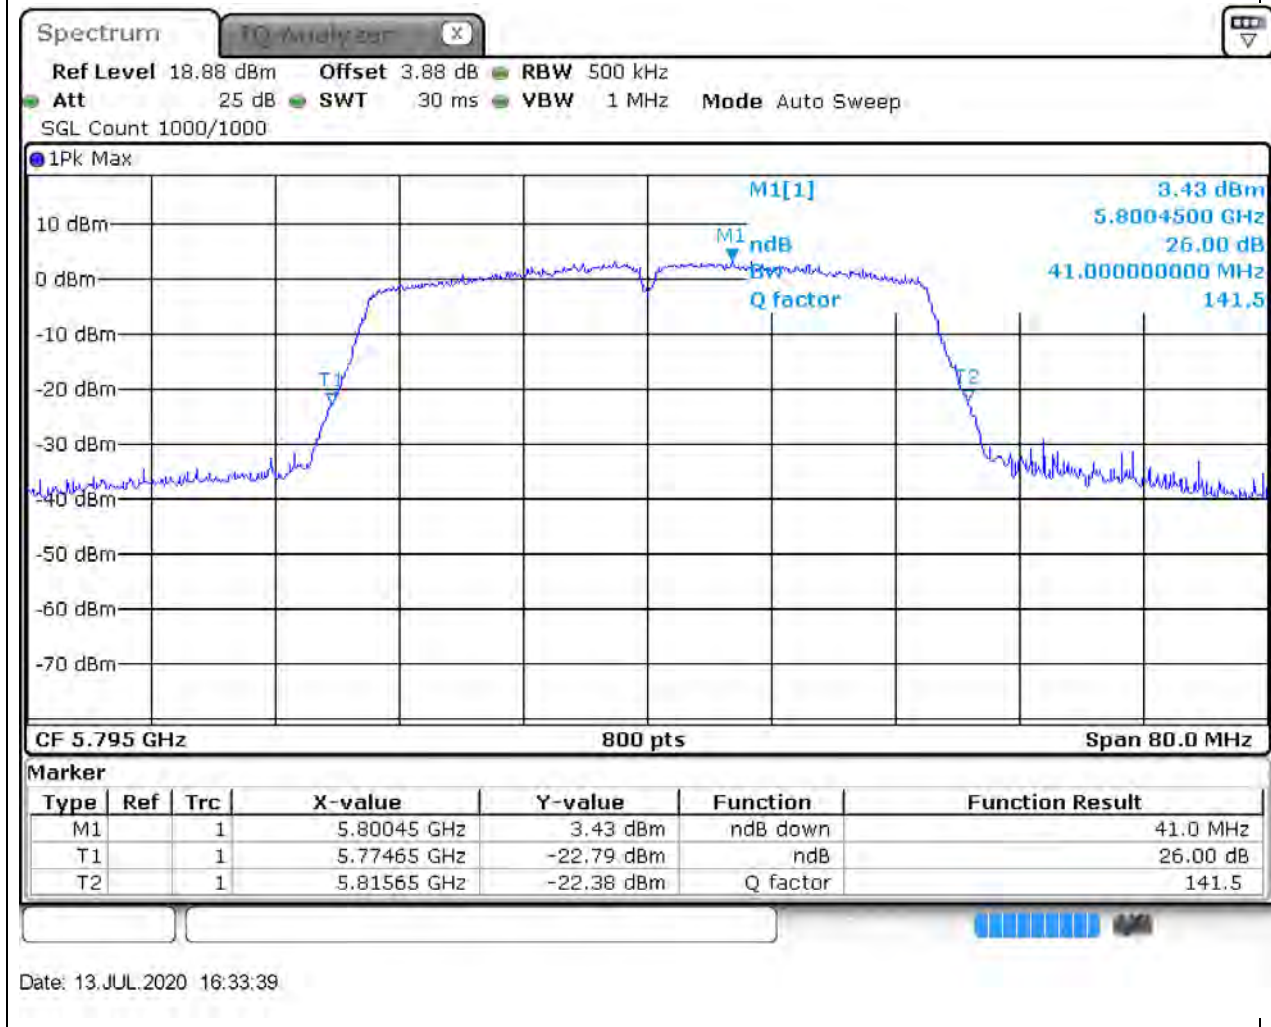

58. 802.11ac_40M_Band4_H

58.1. A.2-26dB Bandwidth(NTNV)

Center Frequency (MHz)	XdB Down	RBW (MHz)	Detector	Limit (MHz)	XdB BandWidth (MHz)	Verdict
5795	26	0.5	Peak	0	41	Unknow