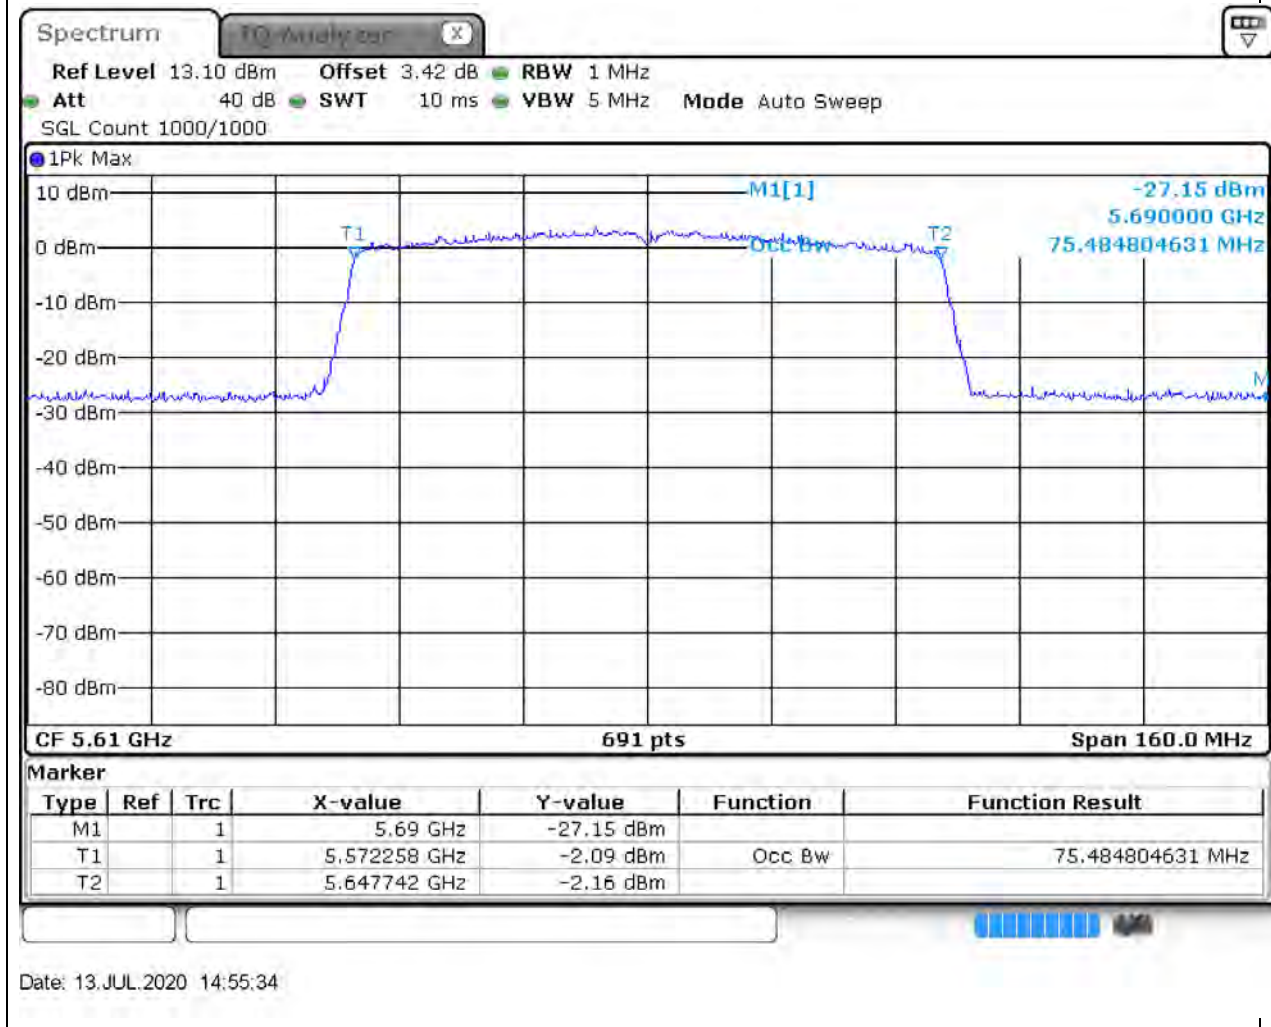

45. 802.11ac_80M_Band3_M

45.1. A.2.2-99% Bandwidth(NTNV)

Center Frequency (MHz)	OBW Power (%)	RBW (MHz)	Detector	Limit (MHz)	OBW (MHz)	Verdict
5610	99	1	Peak	0	75.484805	Unknown