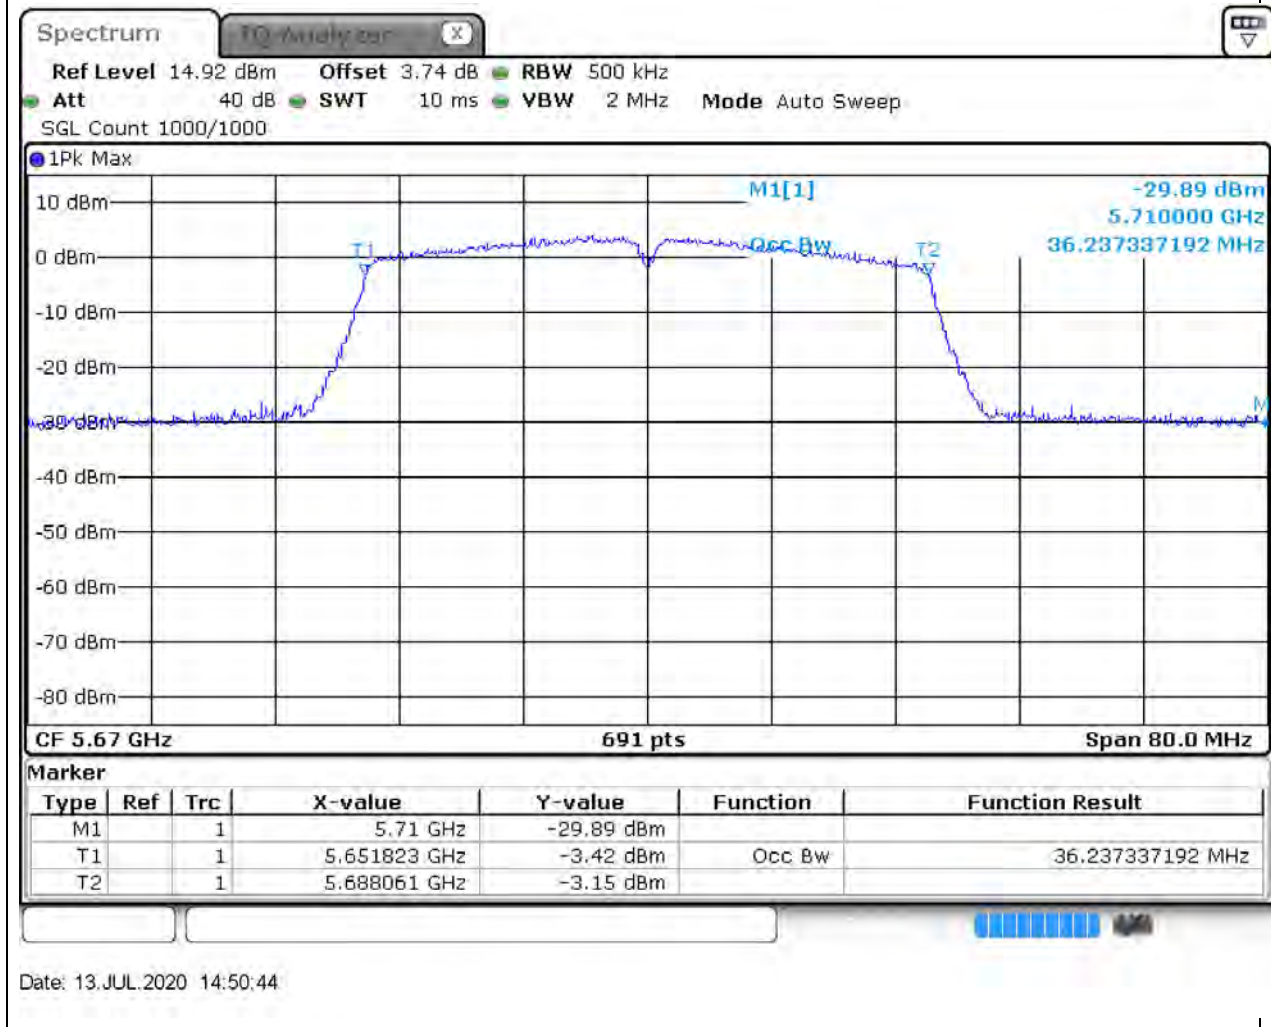

43. 802.11ac_40M_Band3_H

43.1. A.2.2-99% Bandwidth(NTNV)

Center Frequency (MHz)	OBW Power (%)	RBW (MHz)	Detector	Limit (MHz)	OBW (MHz)	Verdict
5670	99	0.5	Peak	0	36.237337	Unknown