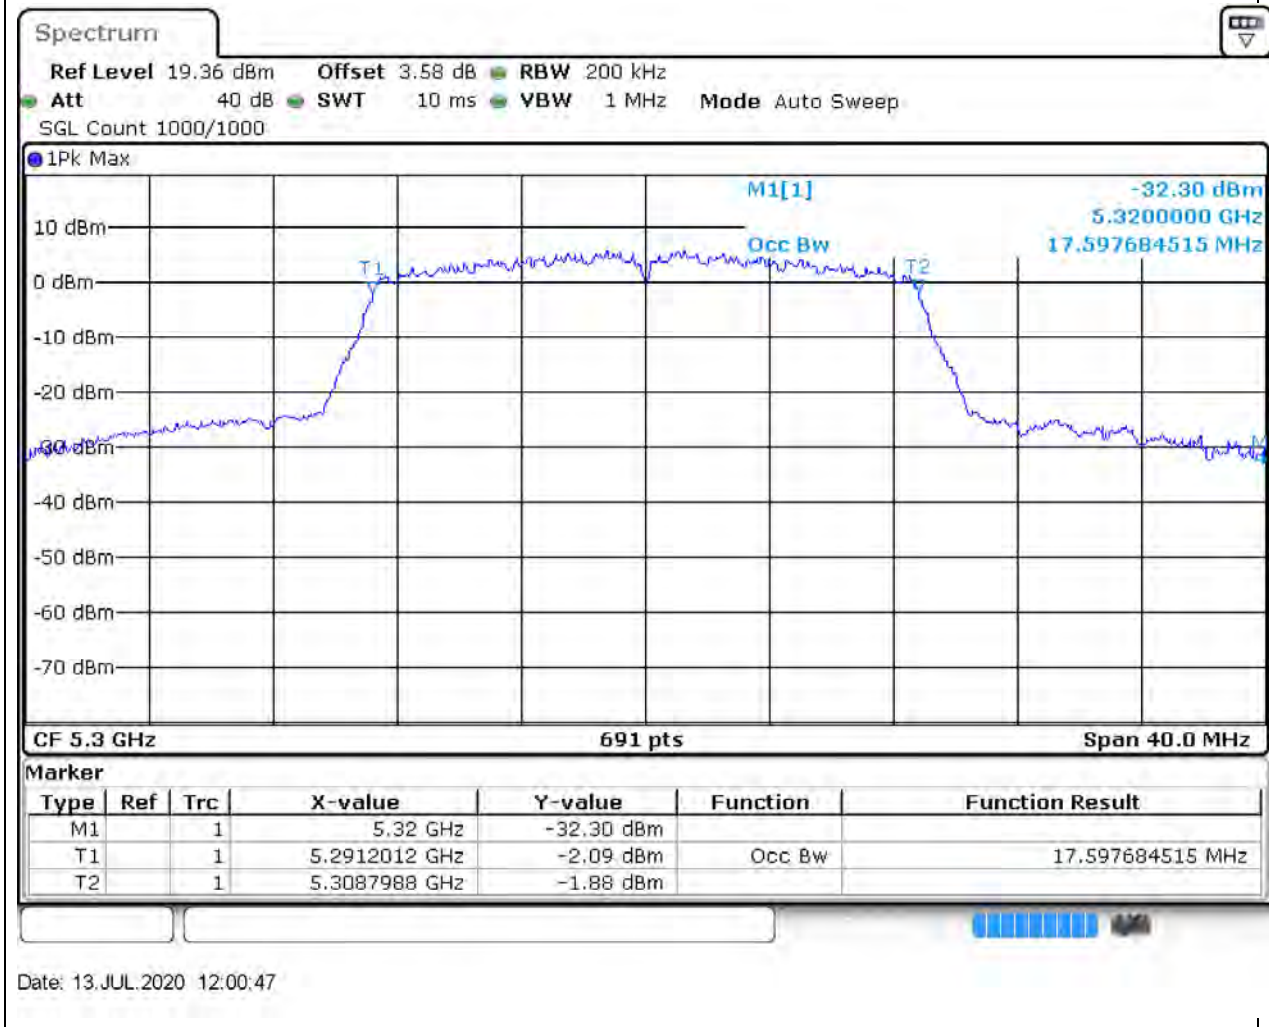

19. 802.11n_20M_Band2_M

19.1. A.2.2-99% Bandwidth(NTNV)

Center Frequency (MHz)	OBW Power (%)	RBW (MHz)	Detector	Limit (MHz)	OBW (MHz)	Verdict
5300	99	0.2	Peak	0	17.597685	Unknown