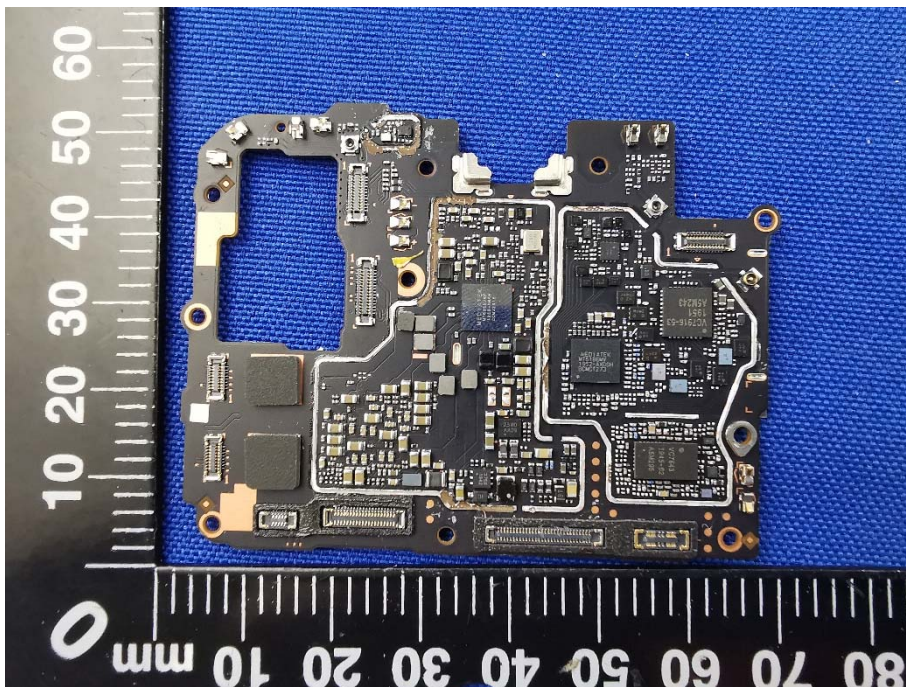

EUT INTERNAL PHOTOS

EUT UNCOVER VIEW

EUT UNCOVER VIEW

EUT UNCOVER VIEW

MAIN BOARD TOP VIEW (WITH SHIELDING)

MAIN BOARD REAR VIEW (WITH SHIELDING)

MAIN BOARD TOP VIEW (WITHOUT SHIELDING)

MAIN BOARD REAR VIEW (WITHOUT SHIELDING)

SUB BOARD TOP VIEW

SUB BOARD REAR VIEW

Battery Photo (FRONT) (NAVITASYS TECHNOLOGY LIMITED)

Battery Photo (REAR) (NAVITASYS TECHNOLOGY LIMITED) Limited)

Battery Photo (FRONT) (TWS Technology (Guangzhou) Limited)