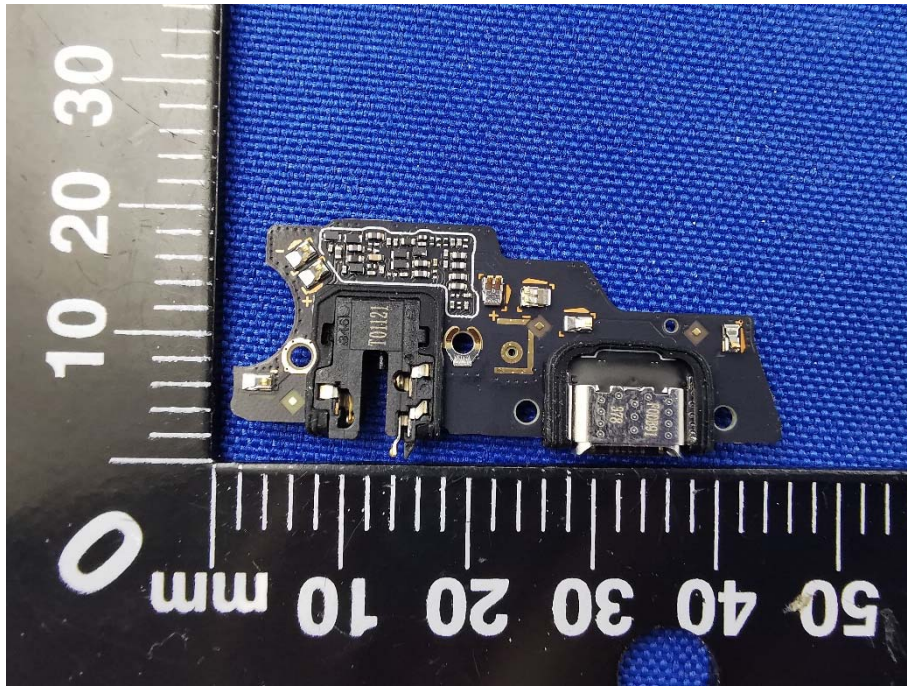

EUT INTERNAL PHOTOS

EUT UNCOVER VIEW

EUT UNCOVER VIEW

EUT UNCOVER VIEW

MAIN BOARD TOP VIEW (WITH SHIELDING)

MAIN BOARD REAR VIEW (WITH SHIELDING)

MAIN BOARD TOP VIEW (WITHOUT SHIELDING)

MAIN BOARD REAR VIEW (WITHOUT SHIELDING)

SUB BOARD TOP VIEW

SUB BOARD REAR VIEW

Battery Photo (FRONT) (NAVITASYS TECHNOLOGY LIMITED)

Battery Photo (REAR) (NAVITASYS TECHNOLOGY LIMITED) Limited)

Battery Photo (FRONT) (TWS Technology (Guangzhou) Limited)

Battery Photo (REAR) (TWS Technology (Guangzhou) Limited)