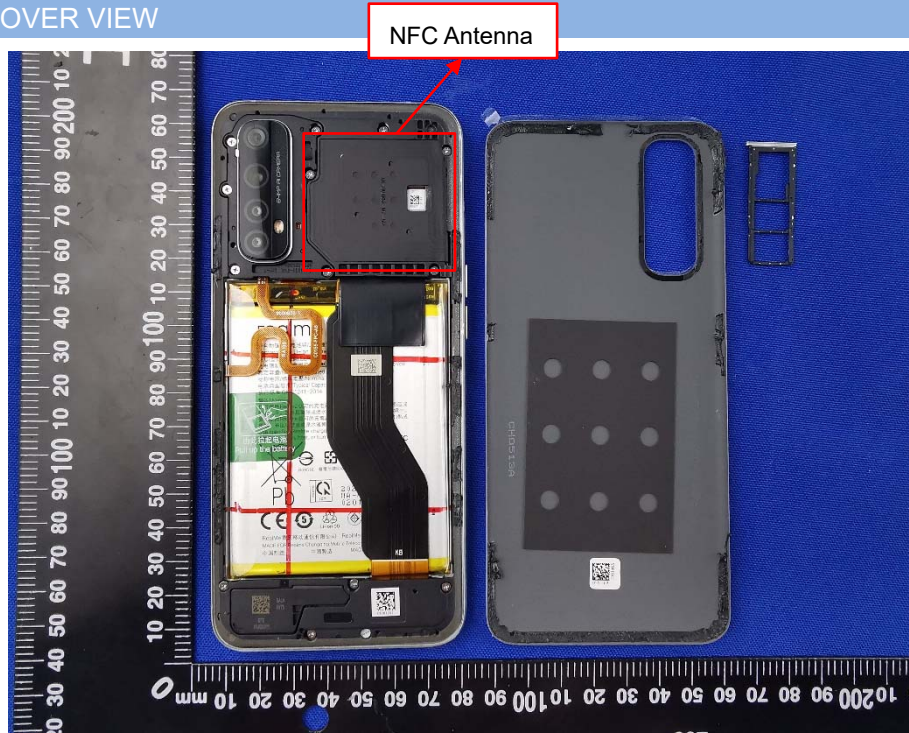

EUT INTERNAL PHOTOS

EUT UNCOVER VIEW

EUT UNCOVER VIEW

EUT UNCOVER VIEW

MAIN BOARD TOP VIEW (WITH SHIELDING)

MAIN BOARD REAR VIEW (WITH SHIELDING)

MAIN BOARD TOP VIEW (WITHOUT SHIELDING)

MAIN BOARD REAR VIEW (WITHOUT SHIELDING)

SUB BOARD TOP VIEW

SUB BOARD REAR VIEW

Battery Photo (FRONT) (NAVITASYS TECHNOLOGY LIMITED)

Battery Photo (REAR) (NAVITASYS TECHNOLOGY LIMITED) Limited)

Battery Photo (FRONT) (TWS Technology (Guangzhou) Limited)