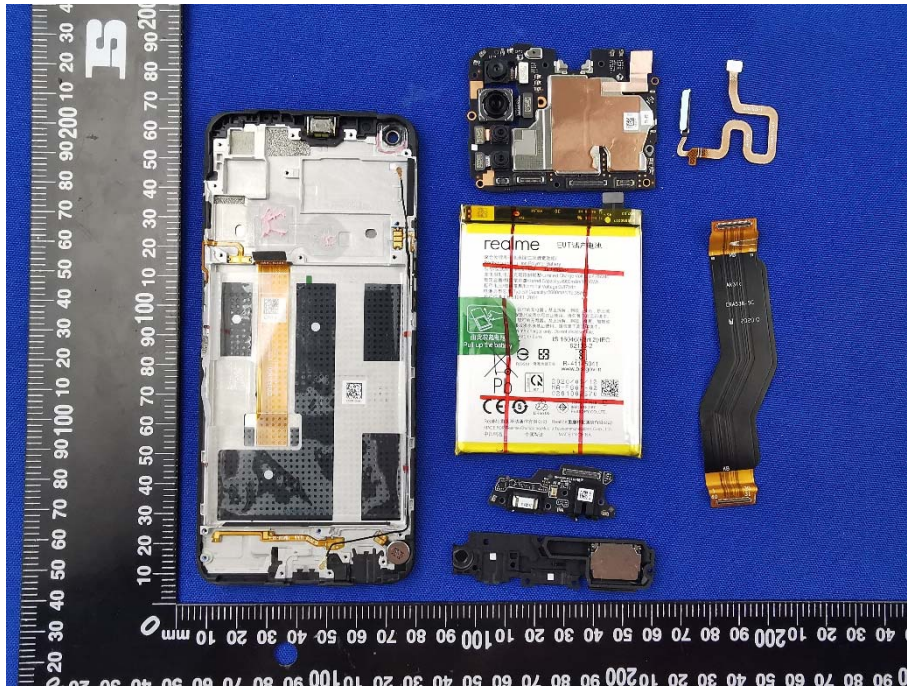

EUT INTERNAL PHOTOS

EUT UNCOVER VIEW

EUT UNCOVER VIEW

EUT UNCOVER VIEW

MAIN BOARD TOP VIEW (WITH SHIELDING)

MAIN BOARD REAR VIEW (WITH SHIELDING)

MAIN BOARD TOP VIEW (WITHOUT SHIELDING)

MAIN BOARD REAR VIEW (WITHOUT SHIELDING)

SUB BOARD TOP VIEW

SUB BOARD REAR VIEW

Battery Photo (FRONT) (NAVITASYS TECHNOLOGY LIMITED)

Battery Photo (REAR) (NAVITASYS TECHNOLOGY LIMITED) Limited)

Battery Photo (FRONT) (TWS Technology (Guangzhou) Limited)

Battery Photo (REAR) (TWS Technology (Guangzhou) Limited)