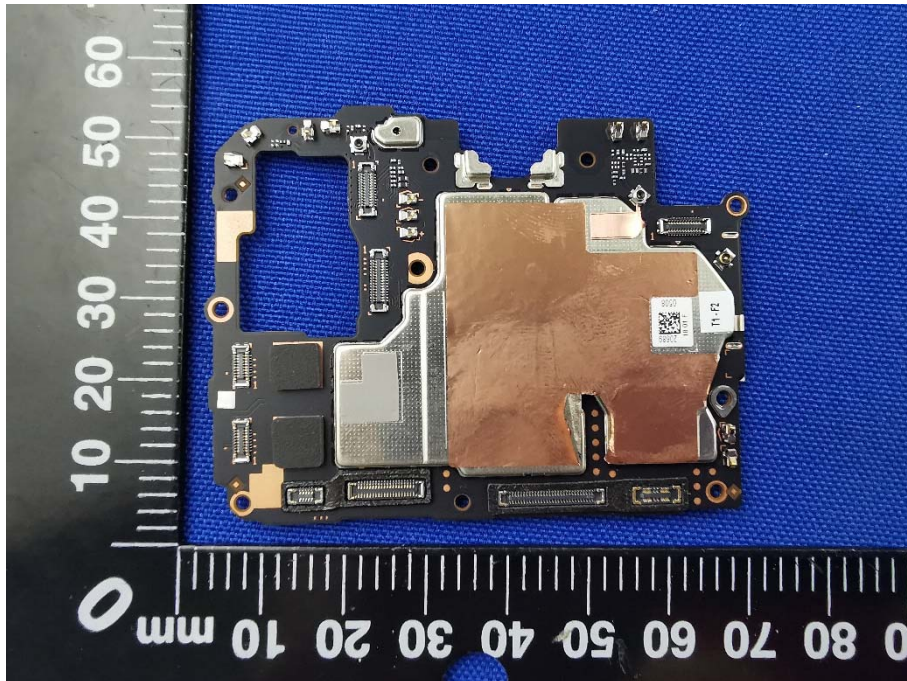

EUT INTERNAL PHOTOS

EUT UNCOVER VIEW

EUT UNCOVER VIEW

EUT UNCOVER VIEW

MAIN BOARD TOP VIEW (WITH SHIELDING)

MAIN BOARD REAR VIEW (WITH SHIELDING)

MAIN BOARD TOP VIEW (WITHOUT SHIELDING)

MAIN BOARD REAR VIEW (WITHOUT SHIELDING)

SUB BOARD TOP VIEW

SUB BOARD REAR VIEW

Battery Photo (FRONT) (NAVITASYS TECHNOLOGY LIMITED)

Battery Photo (REAR) (NAVITASYS TECHNOLOGY LIMITED) Limited)

Battery Photo (FRONT) (TWS Technology (Guangzhou) Limited)