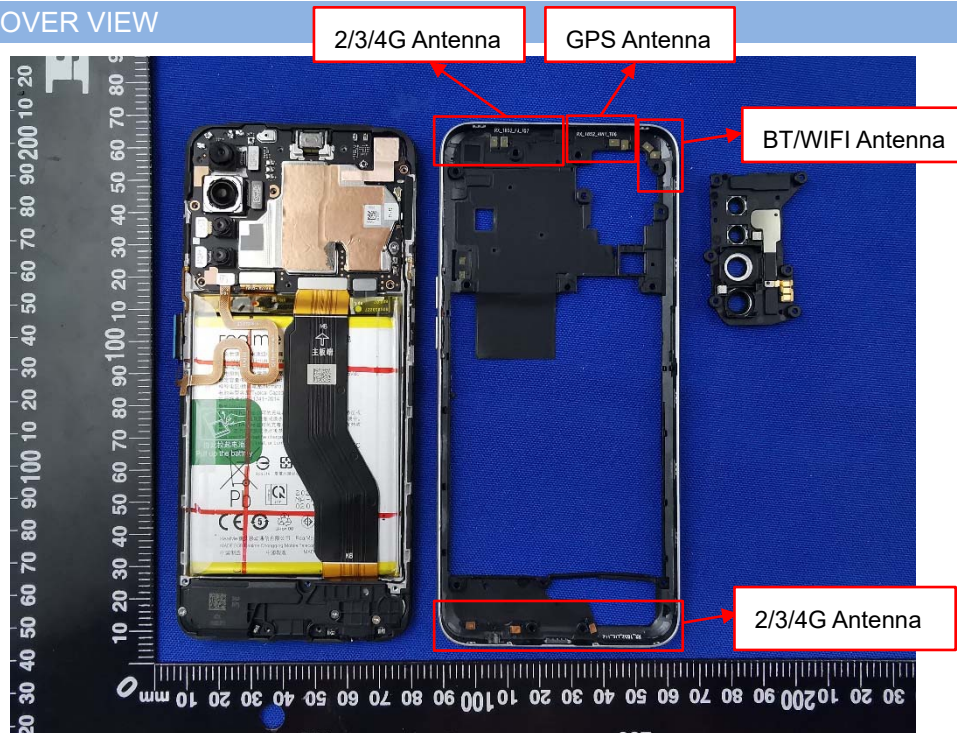

EUT INTERNAL PHOTOS

EUT UNCOVER VIEW

EUT UNCOVER VIEW

EUT UNCOVER VIEW

MAIN BOARD TOP VIEW (WITH SHIELDING)

MAIN BOARD REAR VIEW (WITH SHIELDING)

MAIN BOARD TOP VIEW (WITHOUT SHIELDING)

MAIN BOARD REAR VIEW (WITHOUT SHIELDING)

SUB BOARD TOP VIEW

SUB BOARD REAR VIEW

Battery Photo (FRONT) (NAVITASYS TECHNOLOGY LIMITED)

Battery Photo (REAR) (NAVITASYS TECHNOLOGY LIMITED) Limited)

Battery Photo (FRONT) (TWS Technology (Guangzhou) Limited)