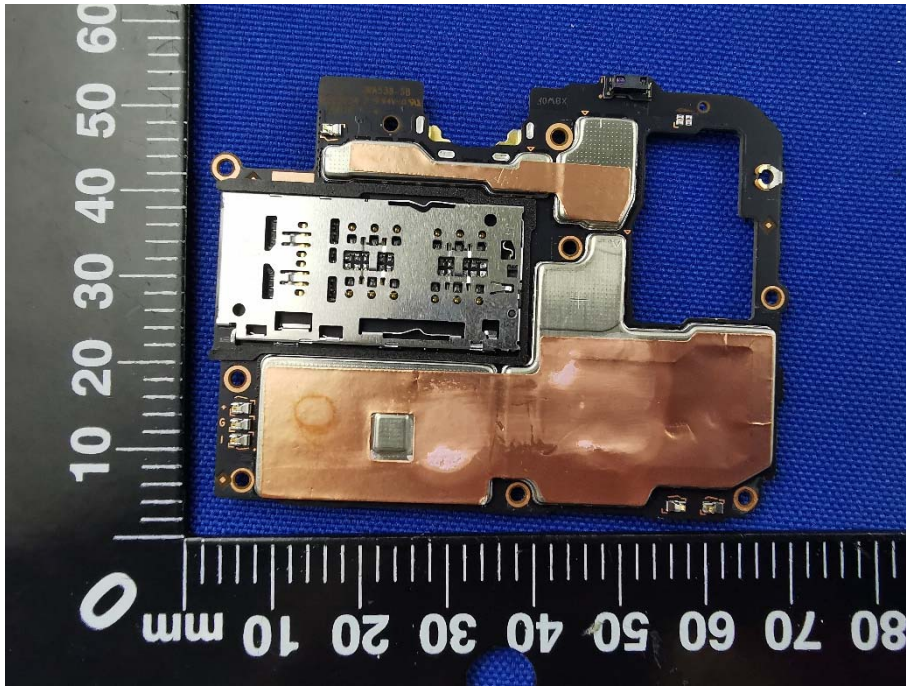

EUT INTERNAL PHOTOS

EUT UNCOVER VIEW

EUT UNCOVER VIEW

EUT UNCOVER VIEW

MAIN BOARD TOP VIEW (WITH SHIELDING)

MAIN BOARD REAR VIEW (WITH SHIELDING)

MAIN BOARD TOP VIEW (WITHOUT SHIELDING)

MAIN BOARD REAR VIEW (WITHOUT SHIELDING)

SUB BOARD TOP VIEW

SUB BOARD REAR VIEW

Battery Photo (FRONT) (NAVITASYS TECHNOLOGY LIMITED)

Battery Photo (REAR) (NAVITASYS TECHNOLOGY LIMITED) Limited)

Battery Photo (FRONT) (TWS Technology (Guangzhou) Limited)