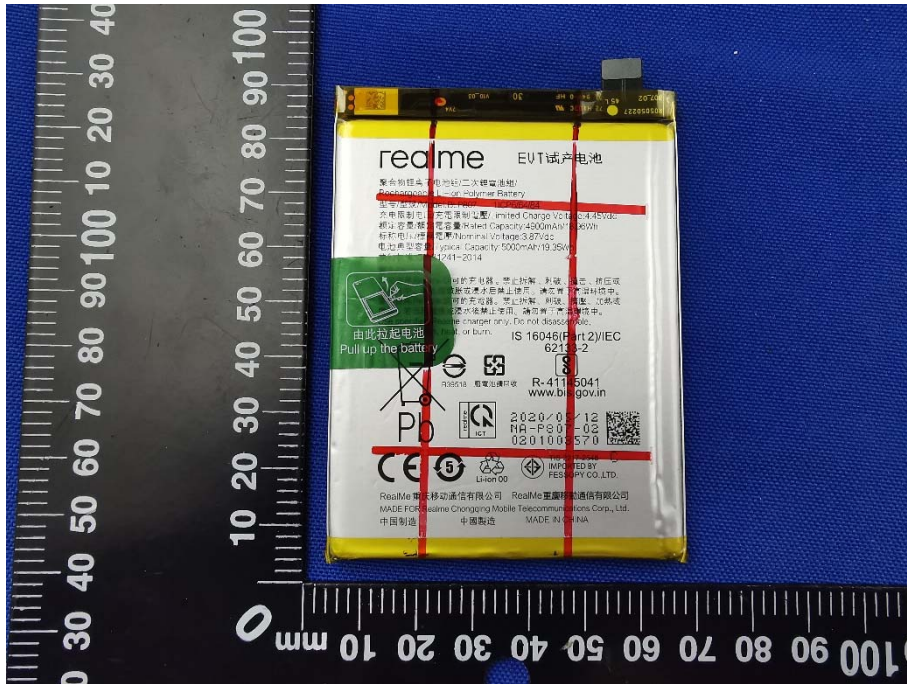

EUT INTERNAL PHOTOS

EUT UNCOVER VIEW

EUT UNCOVER VIEW

EUT UNCOVER VIEW

MAIN BOARD TOP VIEW (WITH SHIELDING)

MAIN BOARD REAR VIEW (WITH SHIELDING)

MAIN BOARD TOP VIEW (WITHOUT SHIELDING)

MAIN BOARD REAR VIEW (WITHOUT SHIELDING)

SUB BOARD TOP VIEW

SUB BOARD REAR VIEW

Battery Photo (FRONT) (NAVITASYS TECHNOLOGY LIMITED)

Battery Photo (REAR) (NAVITASYS TECHNOLOGY LIMITED) Limited)

Battery Photo (FRONT) (TWS Technology (Guangzhou) Limited)