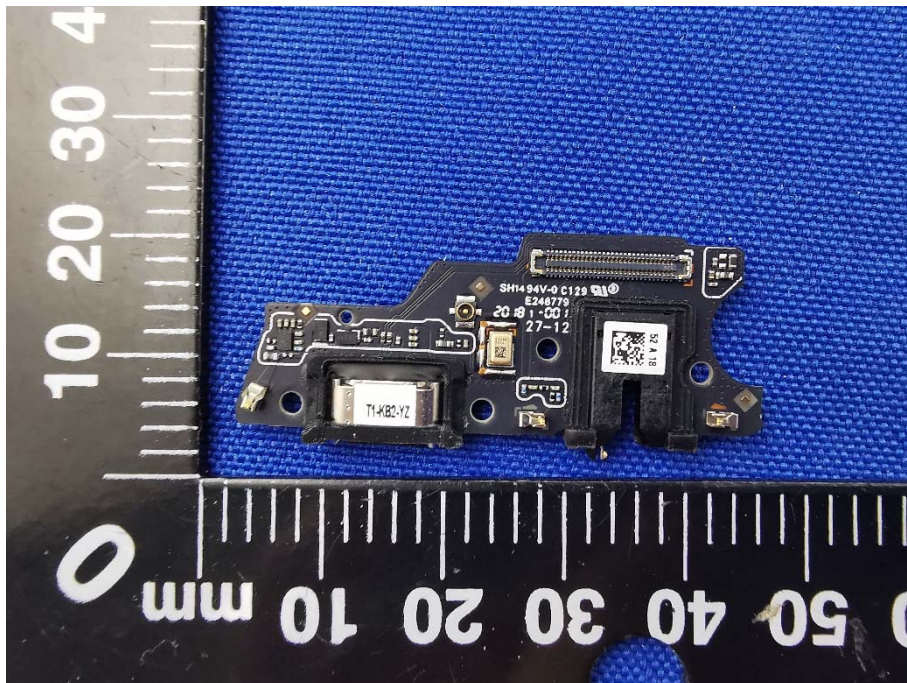

EUT INTERNAL PHOTOS

EUT UNCOVER VIEW

EUT UNCOVER VIEW

EUT UNCOVER VIEW

MAIN BOARD TOP VIEW (WITH SHIELDING)

MAIN BOARD REAR VIEW (WITH SHIELDING)

MAIN BOARD TOP VIEW (WITHOUT SHIELDING)

MAIN BOARD REAR VIEW (WITHOUT SHIELDING)

SUB BOARD TOP VIEW

SUB BOARD REAR VIEW

Battery Photo (FRONT) (NAVITASYS TECHNOLOGY LIMITED)

Battery Photo (REAR) (NAVITASYS TECHNOLOGY LIMITED) Limited)

Battery Photo (FRONT) (TWS Technology (Guangzhou) Limited)