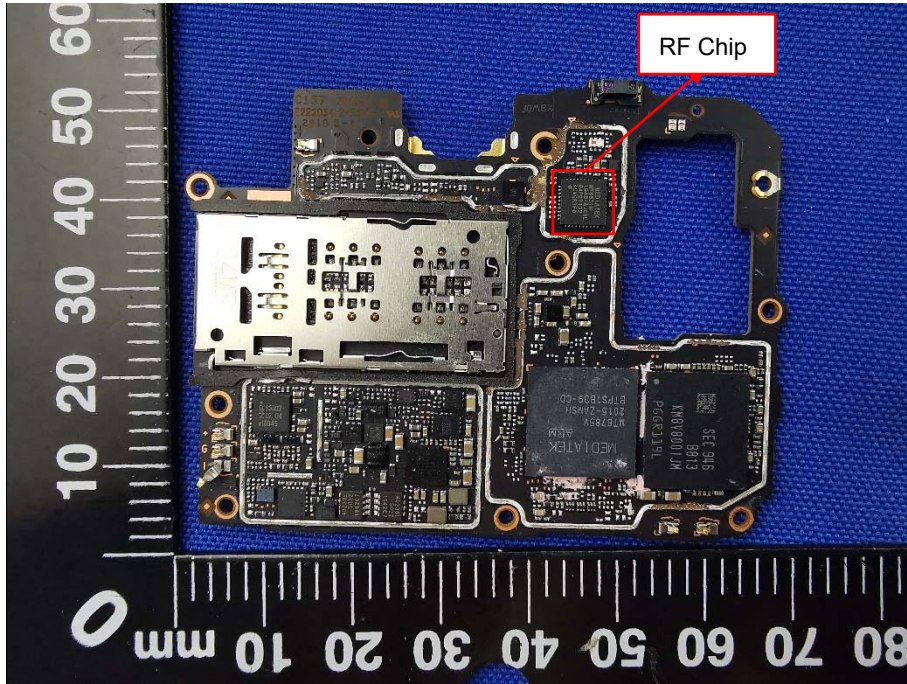

EUT INTERNAL PHOTOS

EUT UNCOVER VIEW

EUT UNCOVER VIEW

EUT UNCOVER VIEW

MAIN BOARD TOP VIEW (WITH SHIELDING)

MAIN BOARD REAR VIEW (WITH SHIELDING)

MAIN BOARD TOP VIEW (WITHOUT SHIELDING)

MAIN BOARD REAR VIEW (WITHOUT SHIELDING)

SUB BOARD TOP VIEW

SUB BOARD REAR VIEW

Battery Photo (FRONT) (NAVITASYS TECHNOLOGY LIMITED)

Battery Photo (REAR) (NAVITASYS TECHNOLOGY LIMITED) Limited)

Battery Photo (FRONT) (TWS Technology (Guangzhou) Limited)