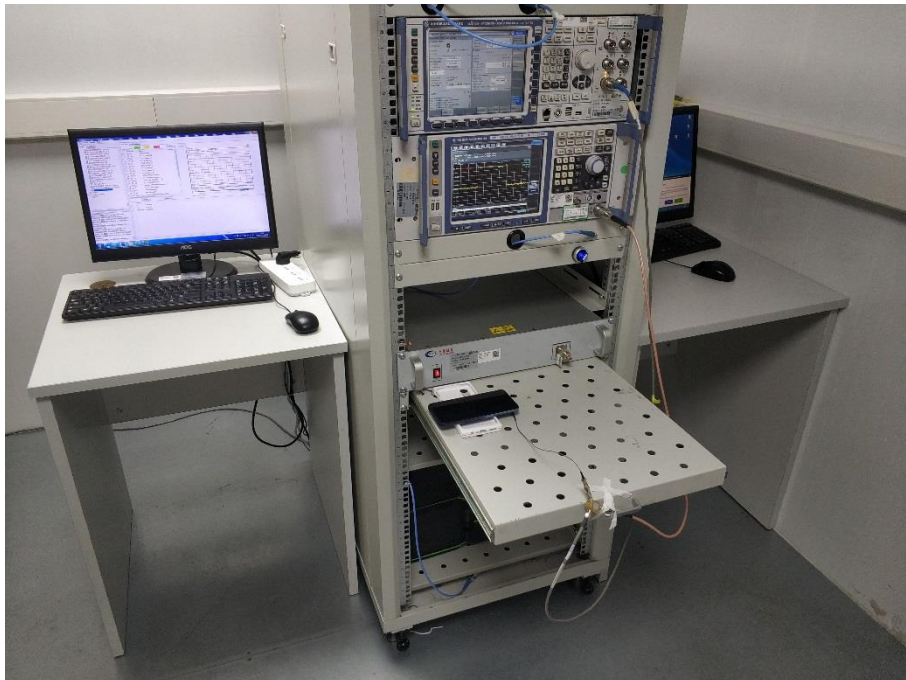

TEST SETUP PHOTOS

1 Radiated Test Photo

Below 30MHz

Close-up

30MHz-1GHz

Close-up

Above 1GHz

Close-up

30MHz-1GHz-RF

Above 1GHz-RF

Close-up-RF

2 Conducted Test Photo

Conducted Test-BT3.0

Conducted Test-BLE

Conducted Test-WIFI

DFS Test

Conducted Test-RF

3 Conducted Emissions

Test Photo 1

Test Photo 2