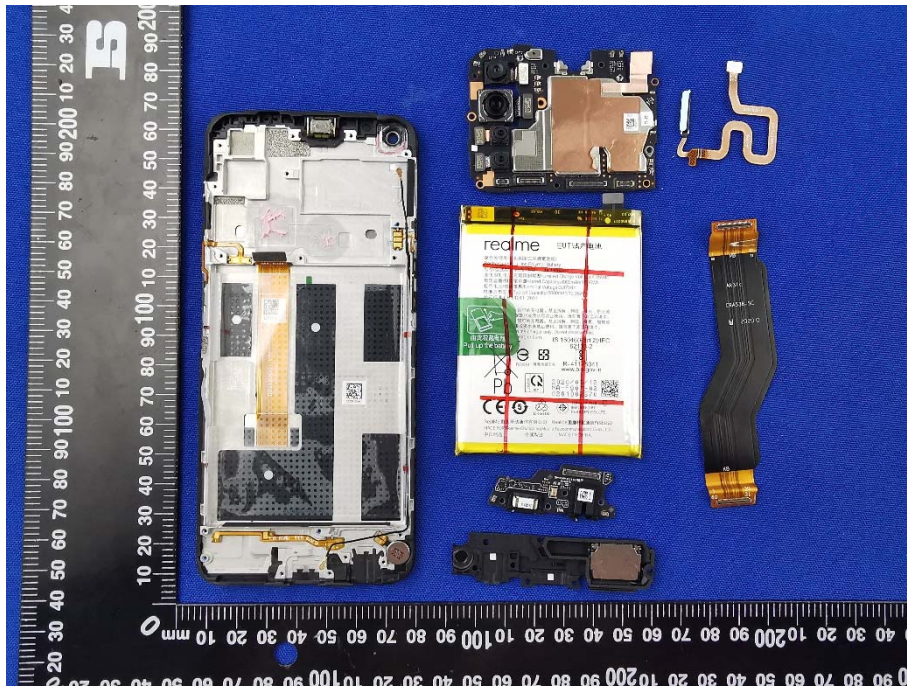

EUT INTERNAL PHOTOS

EUT UNCOVER VIEW

EUT UNCOVER VIEW

EUT UNCOVER VIEW

MAIN BOARD TOP VIEW (WITH SHIELDING)

MAIN BOARD REAR VIEW (WITH SHIELDING)

MAIN BOARD TOP VIEW (WITHOUT SHIELDING)

MAIN BOARD REAR VIEW (WITHOUT SHIELDING)

SUB BOARD TOP VIEW

SUB BOARD REAR VIEW

Battery Photo (FRONT) (NAVITASYS TECHNOLOGY LIMITED)

Battery Photo (REAR) (NAVITASYS TECHNOLOGY LIMITED) Limited)

Battery Photo (FRONT) (TWS Technology (Guangzhou) Limited)