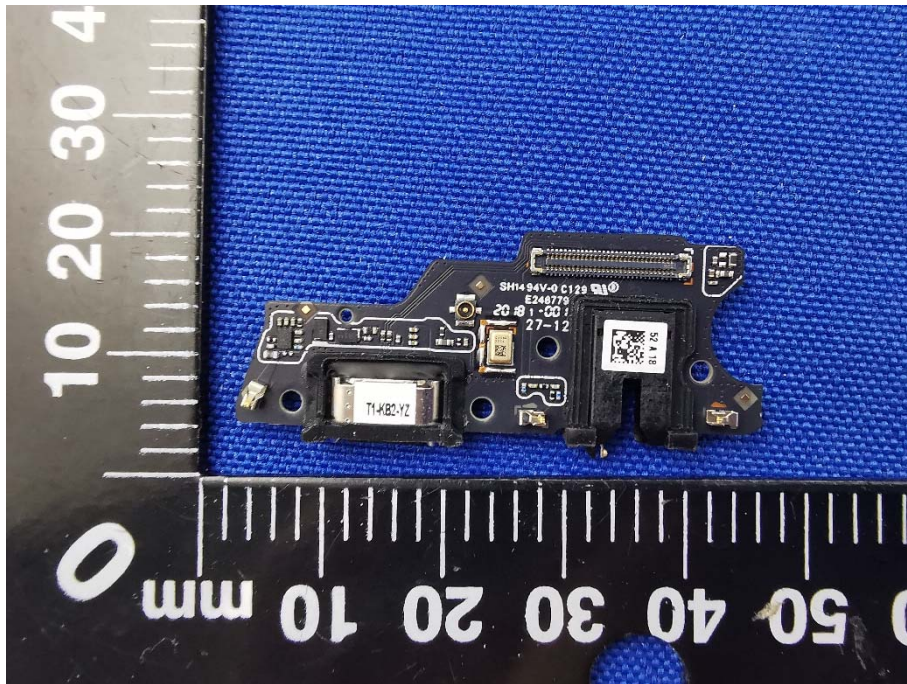

EUT INTERNAL PHOTOS

EUT UNCOVER VIEW

EUT UNCOVER VIEW

EUT UNCOVER VIEW

MAIN BOARD TOP VIEW (WITH SHIELDING)

MAIN BOARD REAR VIEW (WITH SHIELDING)

MAIN BOARD TOP VIEW (WITHOUT SHIELDING)

MAIN BOARD REAR VIEW (WITHOUT SHIELDING)

SUB BOARD TOP VIEW

SUB BOARD REAR VIEW

Battery Photo (FRONT) (NAVITASYS TECHNOLOGY LIMITED)

Battery Photo (REAR) (NAVITASYS TECHNOLOGY LIMITED) Limited)

Battery Photo (FRONT) (TWS Technology (Guangzhou) Limited)