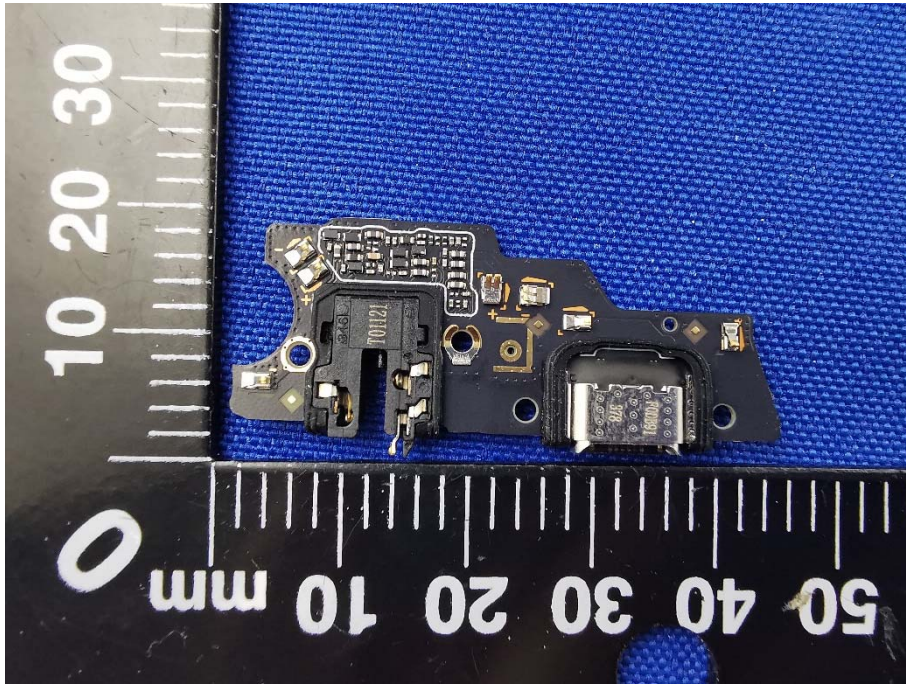

EUT INTERNAL PHOTOS

EUT UNCOVER VIEW

EUT UNCOVER VIEW

EUT UNCOVER VIEW

MAIN BOARD TOP VIEW (WITH SHIELDING)

MAIN BOARD REAR VIEW (WITH SHIELDING)

MAIN BOARD TOP VIEW (WITHOUT SHIELDING)

MAIN BOARD REAR VIEW (WITHOUT SHIELDING)

SUB BOARD TOP VIEW

SUB BOARD REAR VIEW

Battery Photo (FRONT) (NAVITASYS TECHNOLOGY LIMITED)

Battery Photo (REAR) (NAVITASYS TECHNOLOGY LIMITED) Limited)

Battery Photo (FRONT) (TWS Technology (Guangzhou) Limited)

Battery Photo (REAR) (TWS Technology (Guangzhou) Limited)