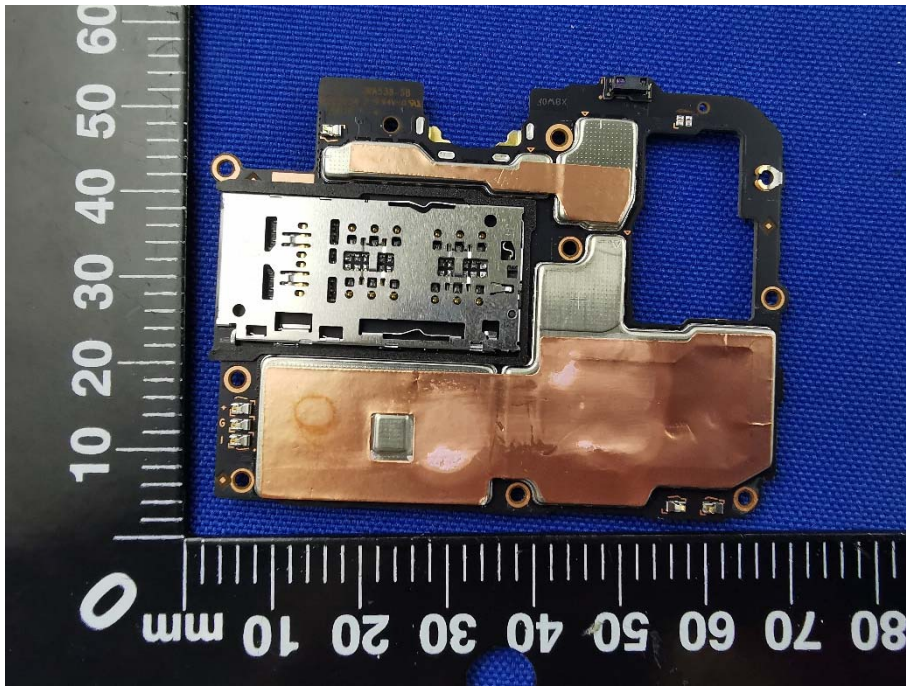

EUT INTERNAL PHOTOS

EUT UNCOVER VIEW

EUT UNCOVER VIEW

EUT UNCOVER VIEW

MAIN BOARD TOP VIEW (WITH SHIELDING)

MAIN BOARD REAR VIEW (WITH SHIELDING)

MAIN BOARD TOP VIEW (WITHOUT SHIELDING)

MAIN BOARD REAR VIEW (WITHOUT SHIELDING)

SUB BOARD TOP VIEW

SUB BOARD REAR VIEW

Battery Photo (FRONT) (NAVITASYS TECHNOLOGY LIMITED)

Battery Photo (REAR) (NAVITASYS TECHNOLOGY LIMITED) Limited)

Battery Photo (FRONT) (TWS Technology (Guangzhou) Limited)