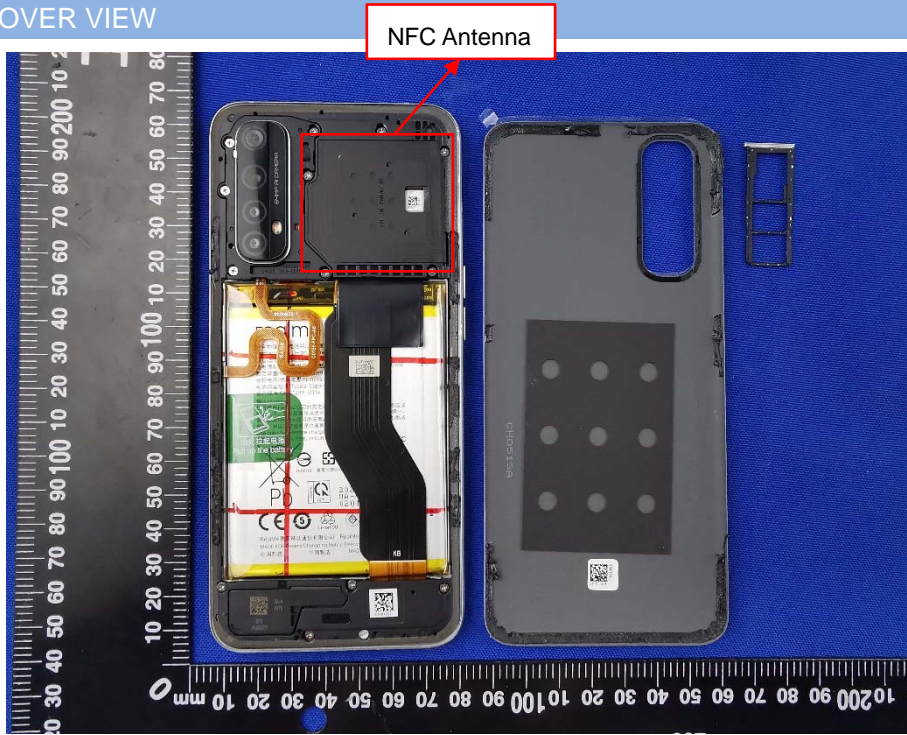

EUT INTERNAL PHOTOS

EUT UNCOVER VIEW

EUT UNCOVER VIEW

EUT UNCOVER VIEW

MAIN BOARD TOP VIEW (WITH SHIELDING)

MAIN BOARD REAR VIEW (WITH SHIELDING)

MAIN BOARD TOP VIEW (WITHOUT SHIELDING)

MAIN BOARD REAR VIEW (WITHOUT SHIELDING)

SUB BOARD TOP VIEW

SUB BOARD REAR VIEW

Battery Photo (FRONT) (NAVITASYS TECHNOLOGY LIMITED)

Battery Photo (REAR) (NAVITASYS TECHNOLOGY LIMITED) Limited)

Battery Photo (FRONT) (TWS Technology (Guangzhou) Limited)