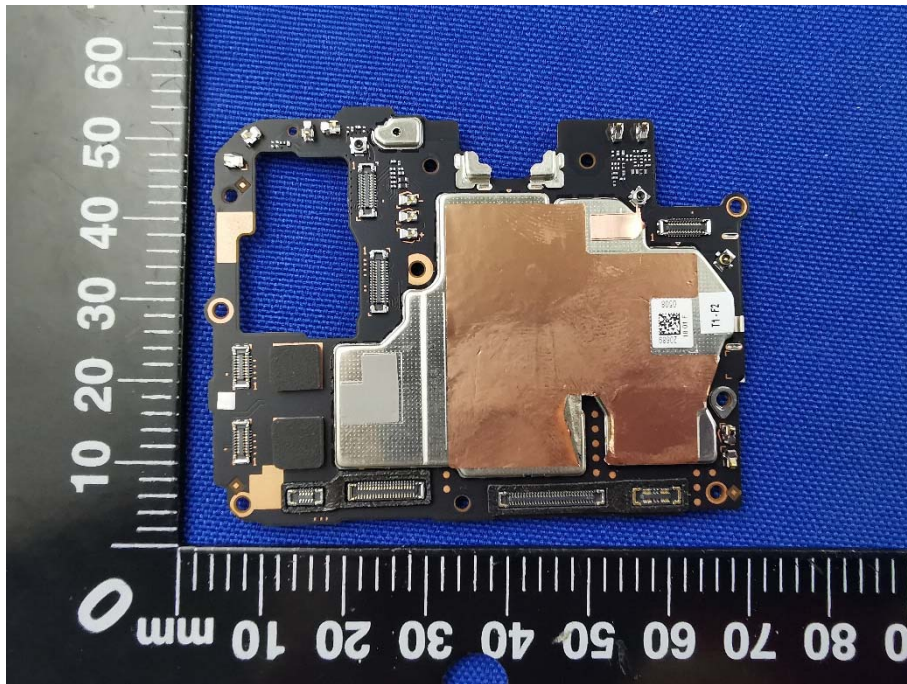

EUT INTERNAL PHOTOS

EUT UNCOVER VIEW

EUT UNCOVER VIEW

EUT UNCOVER VIEW

MAIN BOARD TOP VIEW (WITH SHIELDING)

MAIN BOARD REAR VIEW (WITH SHIELDING)

MAIN BOARD TOP VIEW (WITHOUT SHIELDING)

MAIN BOARD REAR VIEW (WITHOUT SHIELDING)

SUB BOARD TOP VIEW

SUB BOARD REAR VIEW

Battery Photo (FRONT) (NAVITASYS TECHNOLOGY LIMITED)

Battery Photo (REAR) (NAVITASYS TECHNOLOGY LIMITED) Limited)

Battery Photo (FRONT) (TWS Technology (Guangzhou) Limited)