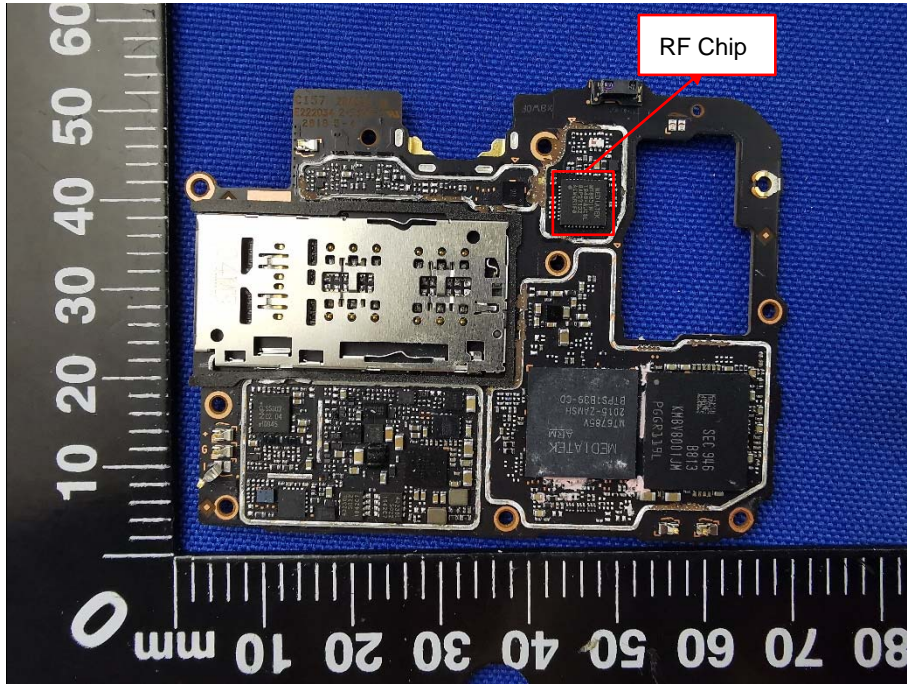

EUT INTERNAL PHOTOS

EUT UNCOVER VIEW

EUT UNCOVER VIEW

EUT UNCOVER VIEW

MAIN BOARD TOP VIEW (WITH SHIELDING)

MAIN BOARD REAR VIEW (WITH SHIELDING)

MAIN BOARD TOP VIEW (WITHOUT SHIELDING)

MAIN BOARD REAR VIEW (WITHOUT SHIELDING)

SUB BOARD TOP VIEW

SUB BOARD REAR VIEW

Battery Photo (FRONT) (NAVITASYS TECHNOLOGY LIMITED)

Battery Photo (REAR) (NAVITASYS TECHNOLOGY LIMITED) Limited)

Battery Photo (FRONT) (TWS Technology (Guangzhou) Limited)