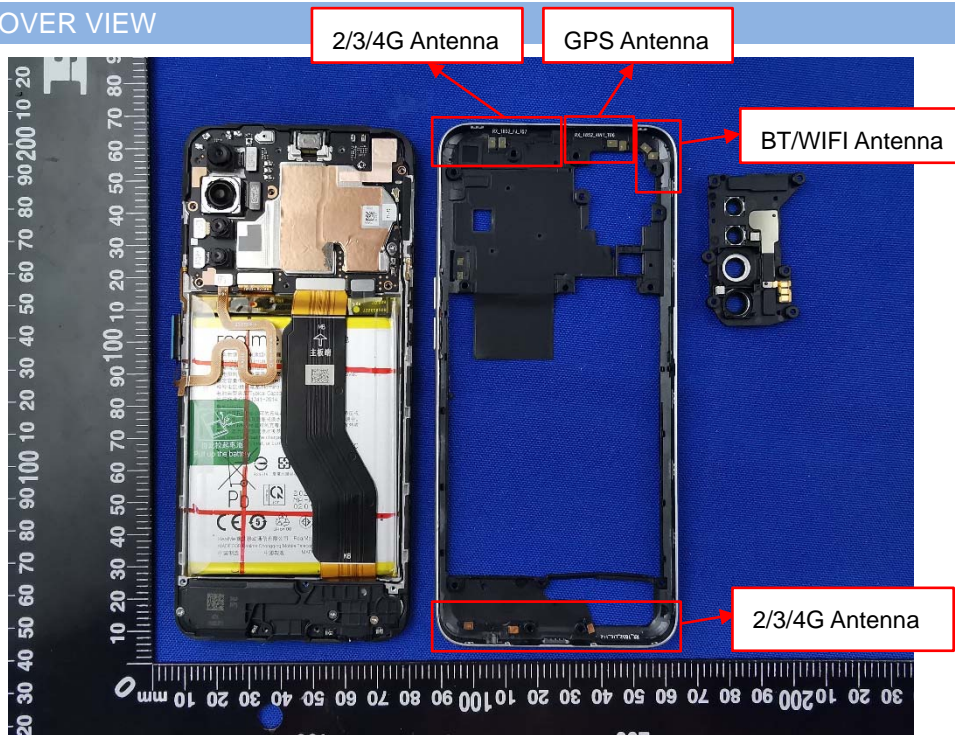

EUT INTERNAL PHOTOS

EUT UNCOVER VIEW

EUT UNCOVER VIEW

EUT UNCOVER VIEW

MAIN BOARD TOP VIEW (WITH SHIELDING)

MAIN BOARD REAR VIEW (WITH SHIELDING)

MAIN BOARD TOP VIEW (WITHOUT SHIELDING)

MAIN BOARD REAR VIEW (WITHOUT SHIELDING)

SUB BOARD TOP VIEW

SUB BOARD REAR VIEW

Battery Photo (FRONT) (NAVITASYS TECHNOLOGY LIMITED)

Battery Photo (REAR) (NAVITASYS TECHNOLOGY LIMITED) Limited)

Battery Photo (FRONT) (TWS Technology (Guangzhou) Limited)