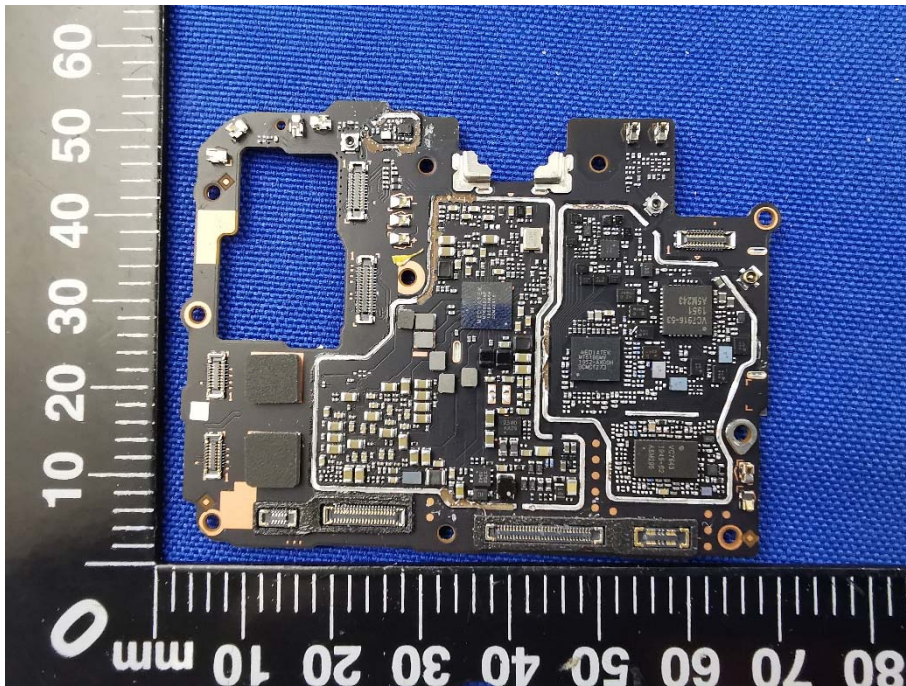

EUT INTERNAL PHOTOS

EUT UNCOVER VIEW

EUT UNCOVER VIEW

EUT UNCOVER VIEW

MAIN BOARD TOP VIEW (WITH SHIELDING)

MAIN BOARD REAR VIEW (WITH SHIELDING)

MAIN BOARD TOP VIEW (WITHOUT SHIELDING)

MAIN BOARD REAR VIEW (WITHOUT SHIELDING)

SUB BOARD TOP VIEW

SUB BOARD REAR VIEW

Battery Photo (FRONT) (NAVITASYS TECHNOLOGY LIMITED)

Battery Photo (REAR) (NAVITASYS TECHNOLOGY LIMITED) Limited)

Battery Photo (FRONT) (TWS Technology (Guangzhou) Limited)