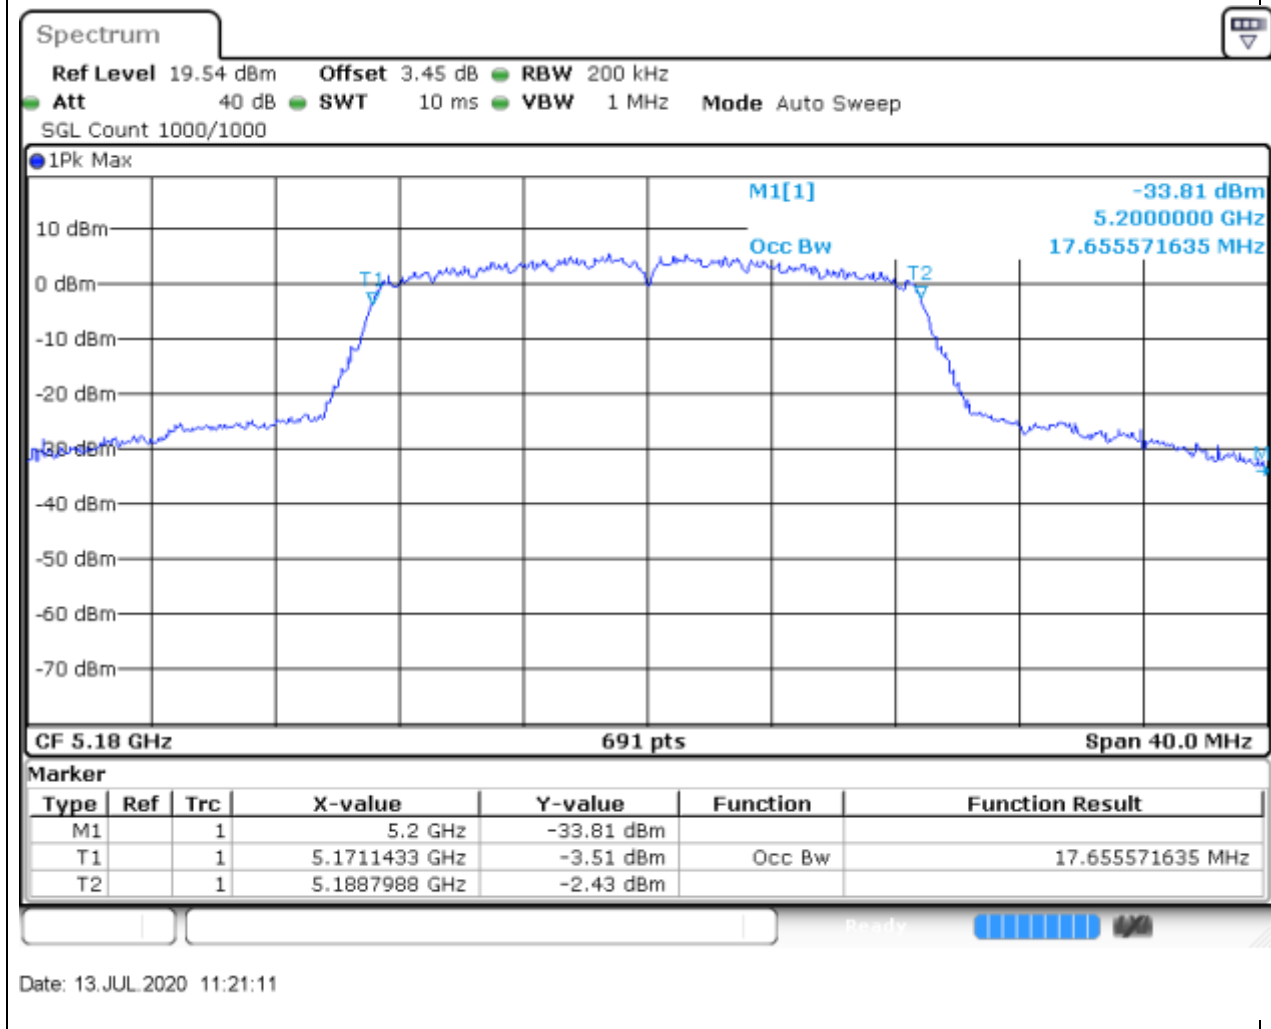

4. 802.11n_20M_Band1_L

4.1. A.2.2-99% Bandwidth(NTNV)

Center Frequency (MHz)	OBW Power (%)	RBW (MHz)	Detector	Limit (MHz)	OBW (MHz)	Verdict
5180	99	0.2	Peak	0	17.655572	Unknown