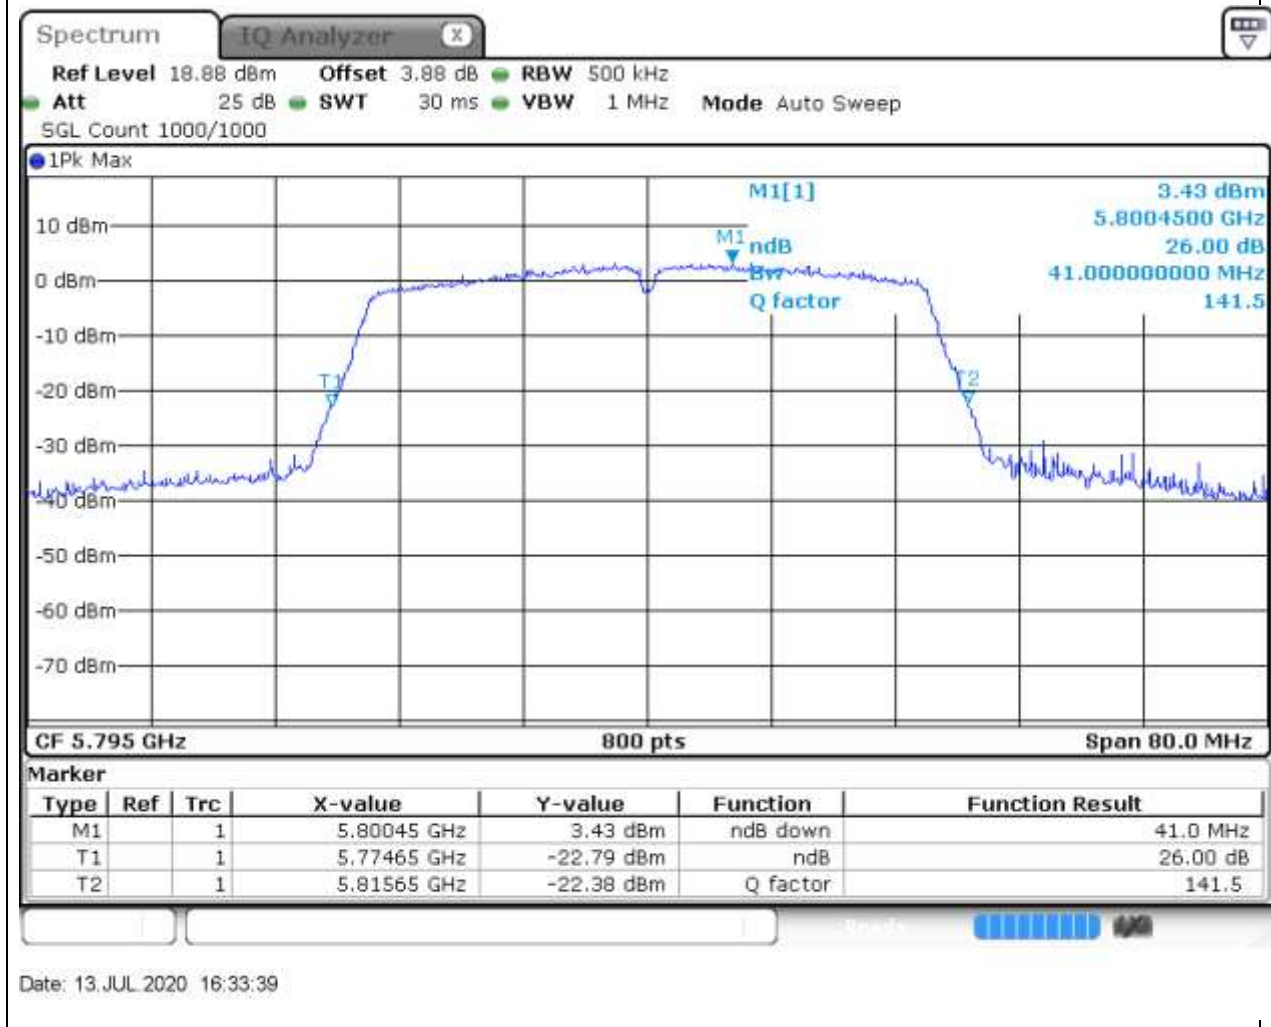

58. 802.11ac_40M_Band4_H

58.1. A.2-26dB Bandwidth(NTNV)

Center Frequency (MHz)	XdB Down	RBW (MHz)	Detector	Limit (MHz)	XdB BandWidth (MHz)	Verdict
5795	26	0.5	Peak	0	41	Unknow