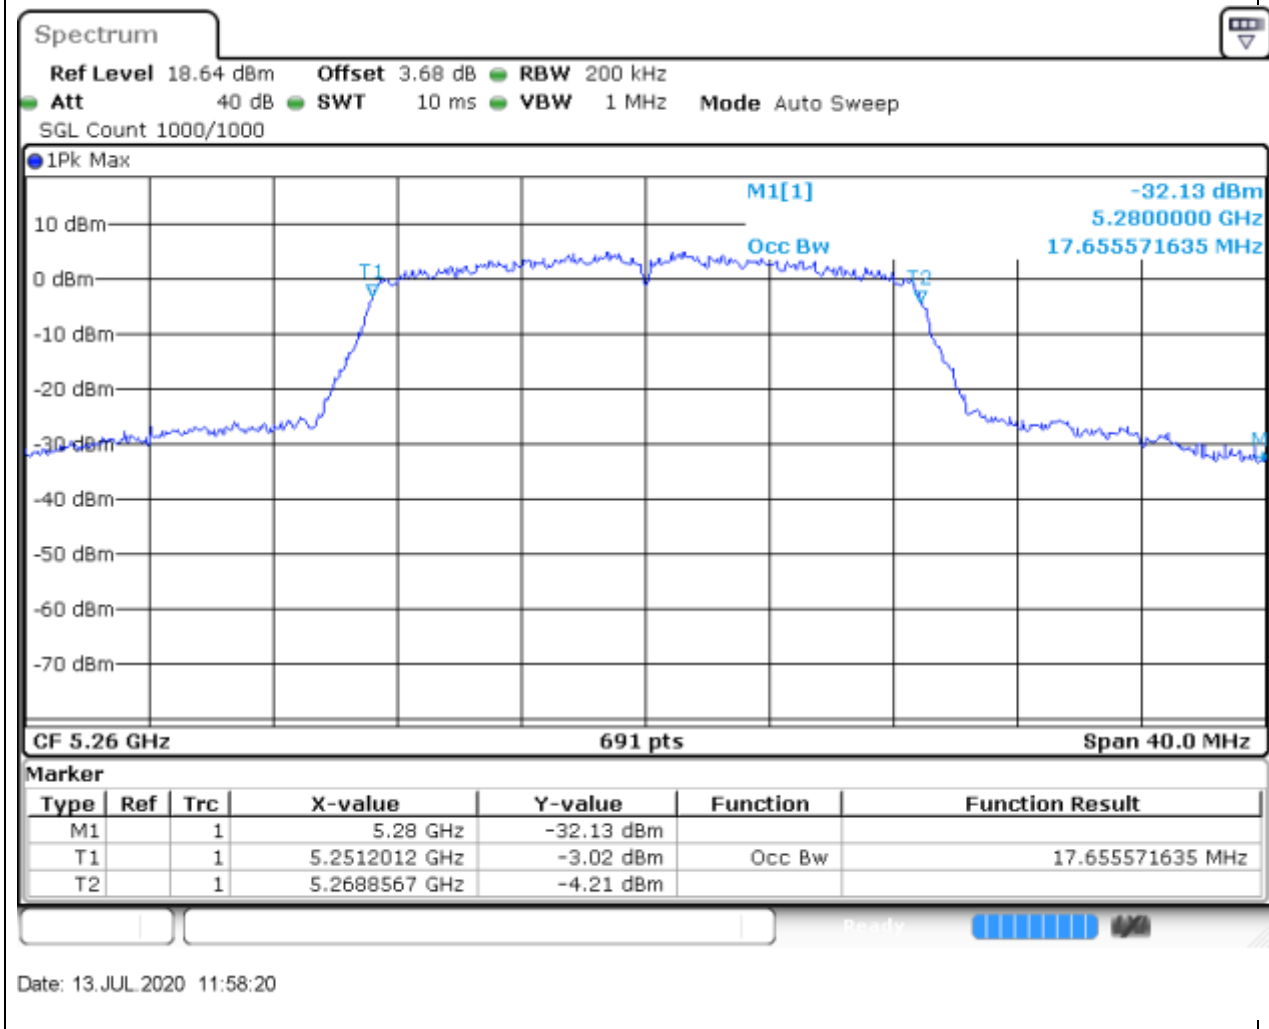

18. 802.11n_20M_Band2_L

18.1. A.2.2-99% Bandwidth(NTNV)

Center Frequency (MHz)	OBW Power (%)	RBW (MHz)	Detector	Limit (MHz)	OBW (MHz)	Verdict
5260	99	0.2	Peak	0	17.655572	Unknown