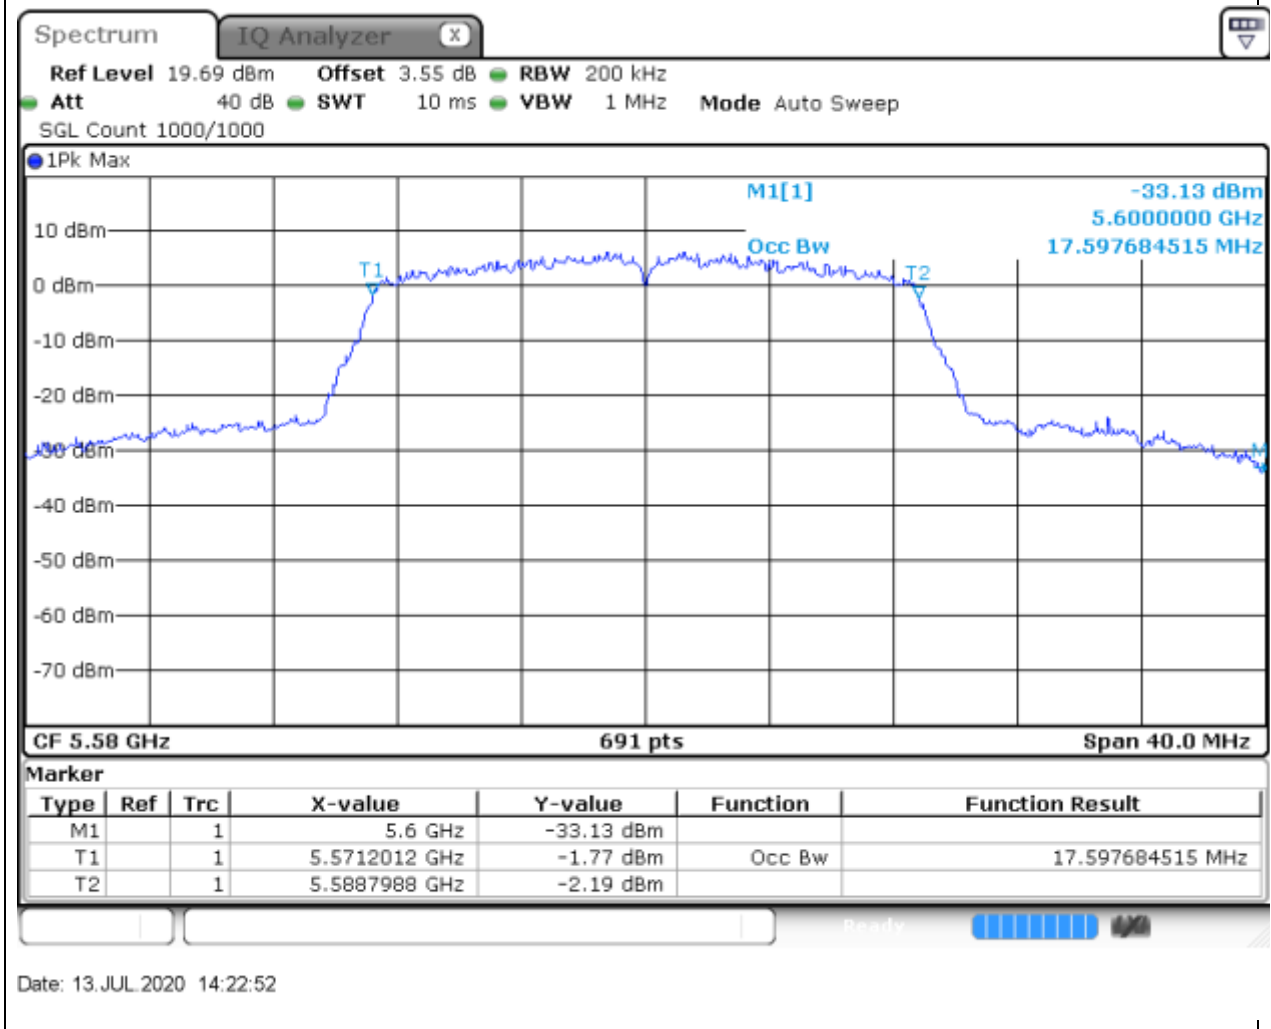

33. 802.11n_20M_Band3_M

33.1. A.2.2-99% Bandwidth(NTNV)

Center Frequency (MHz)	OBW Power (%)	RBW (MHz)	Detector	Limit (MHz)	OBW (MHz)	Verdict
5580	99	0.2	Peak	0	17.597685	Unknown