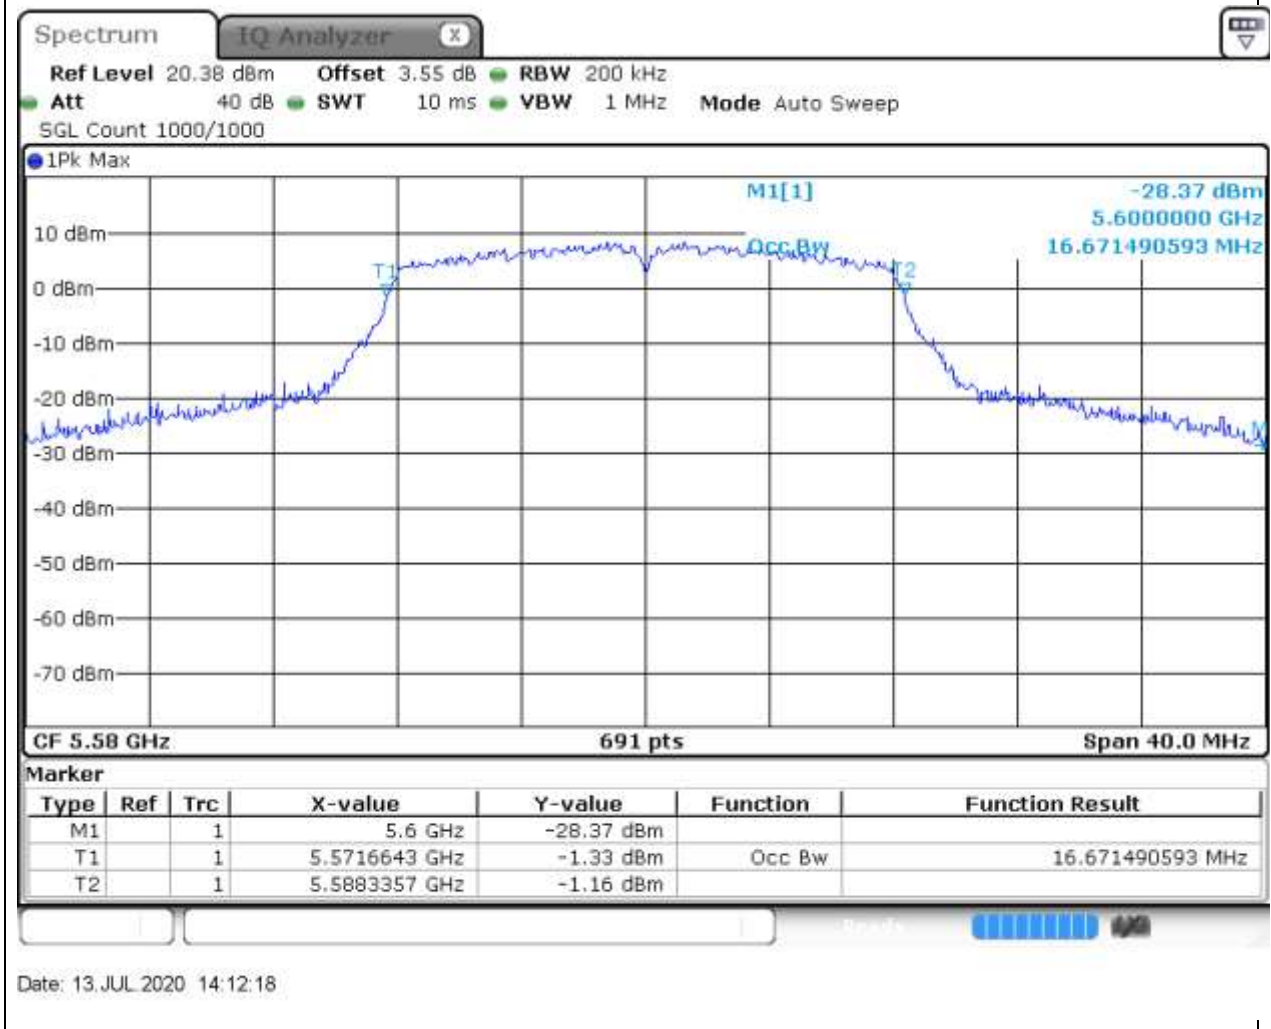

30. 802.11a_20M_Band3_M

30.1. A.2.2-99% Bandwidth(NTNV)

Center Frequency (MHz)	OBW Power (%)	RBW (MHz)	Detector	Limit (MHz)	OBW (MHz)	Verdict
5580	99	0.2	Peak	0	16.671491	Unknown