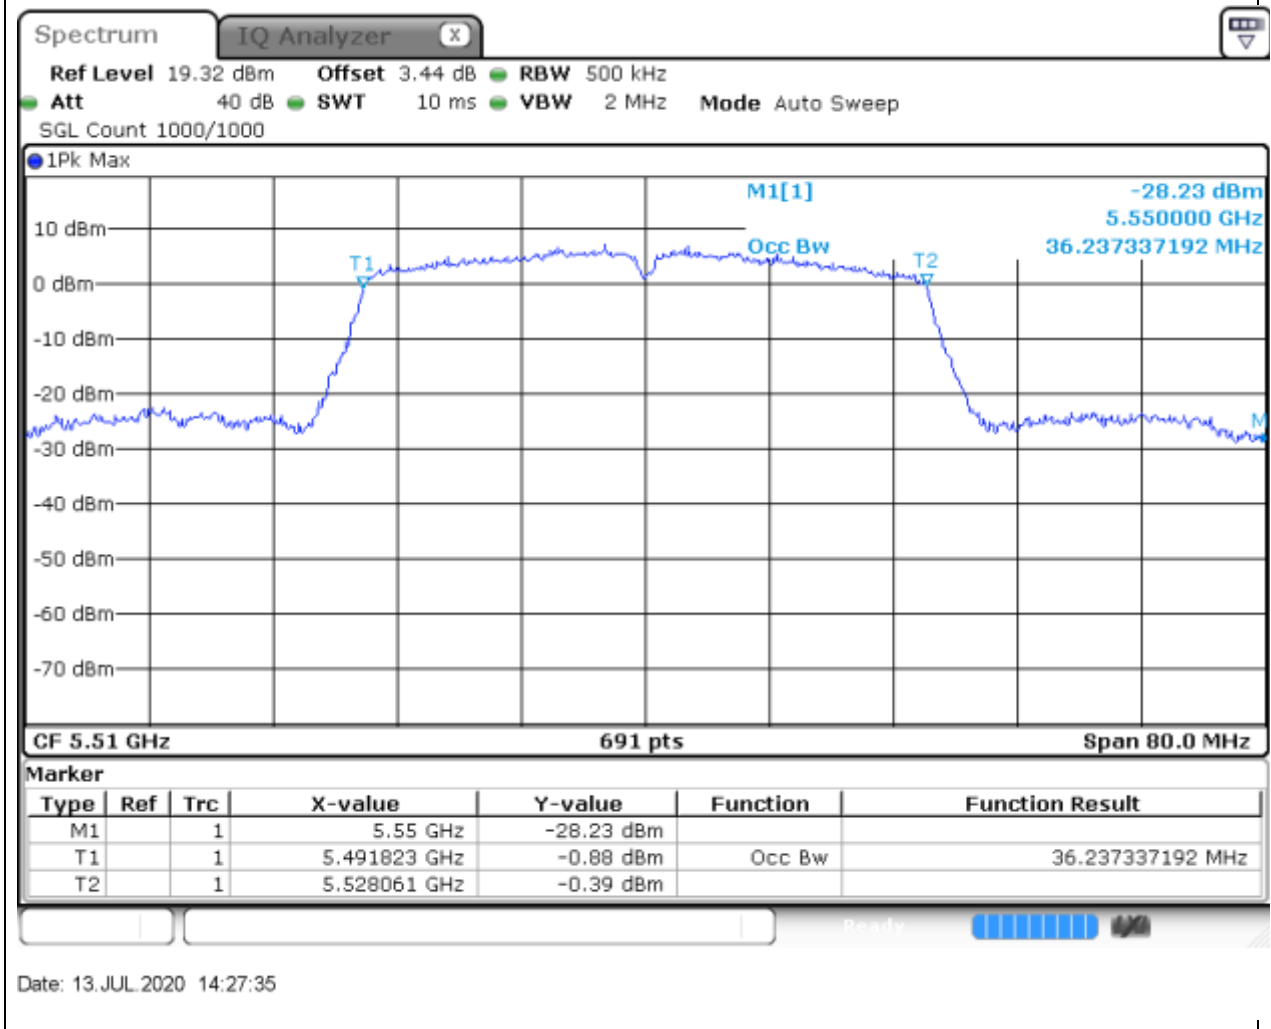

35. 802.11n_40M_Band3_L

35.1. A.2.2-99% Bandwidth(NTNV)

Center Frequency (MHz)	OBW Power (%)	RBW (MHz)	Detector	Limit (MHz)	OBW (MHz)	Verdict
5510	99	0.5	Peak	0	36.237337	Unknown