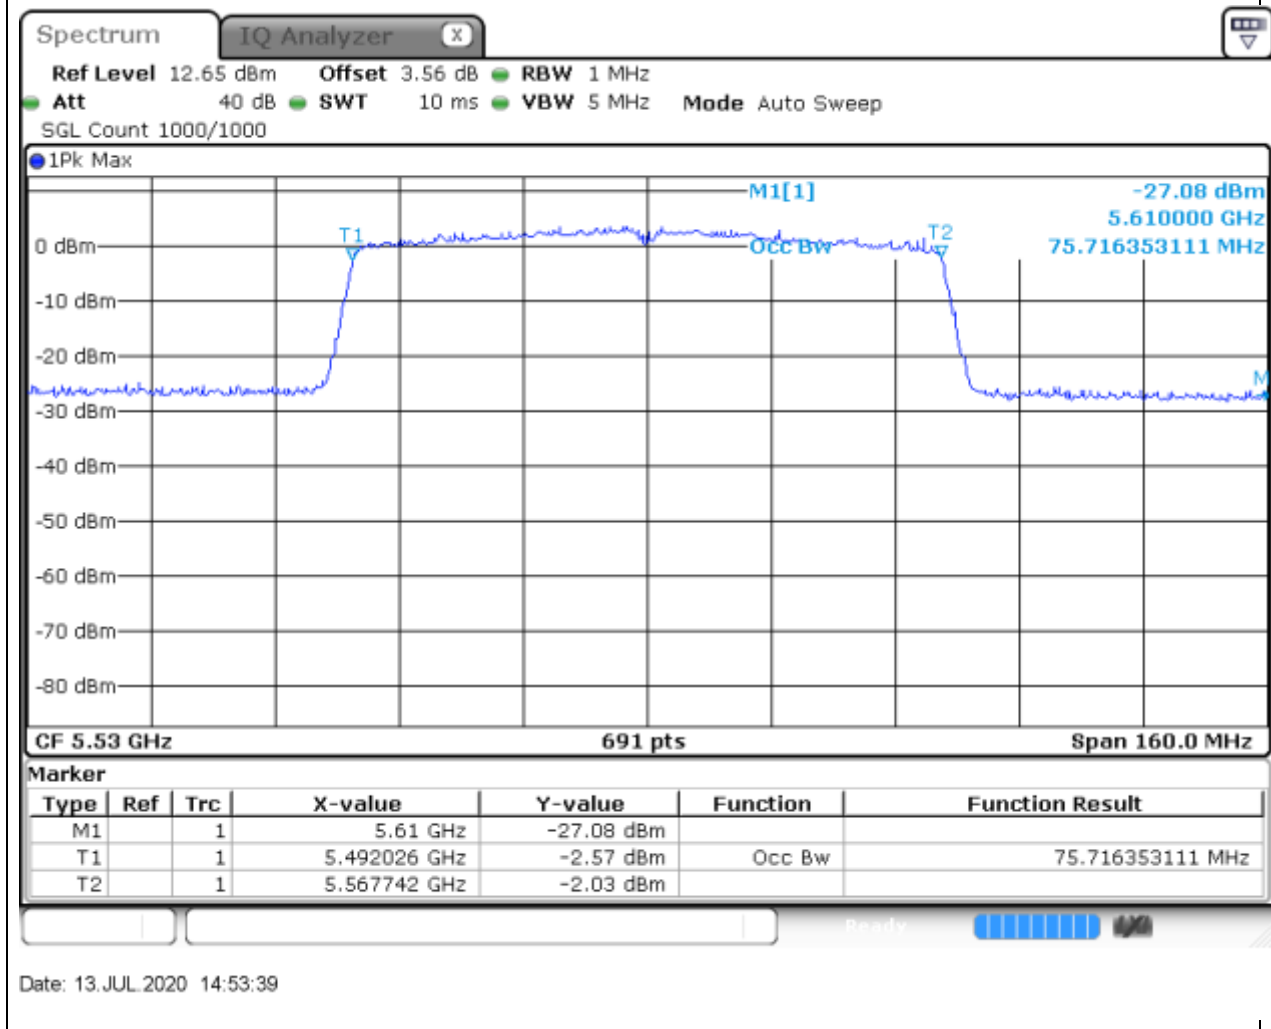

44. 802.11ac_80M_Band3_L

44.1. A.2.2-99% Bandwidth(NTNV)

Center Frequency (MHz)	OBW Power (%)	RBW (MHz)	Detector	Limit (MHz)	OBW (MHz)	Verdict
5530	99	1	Peak	0	75.716353	Unknown