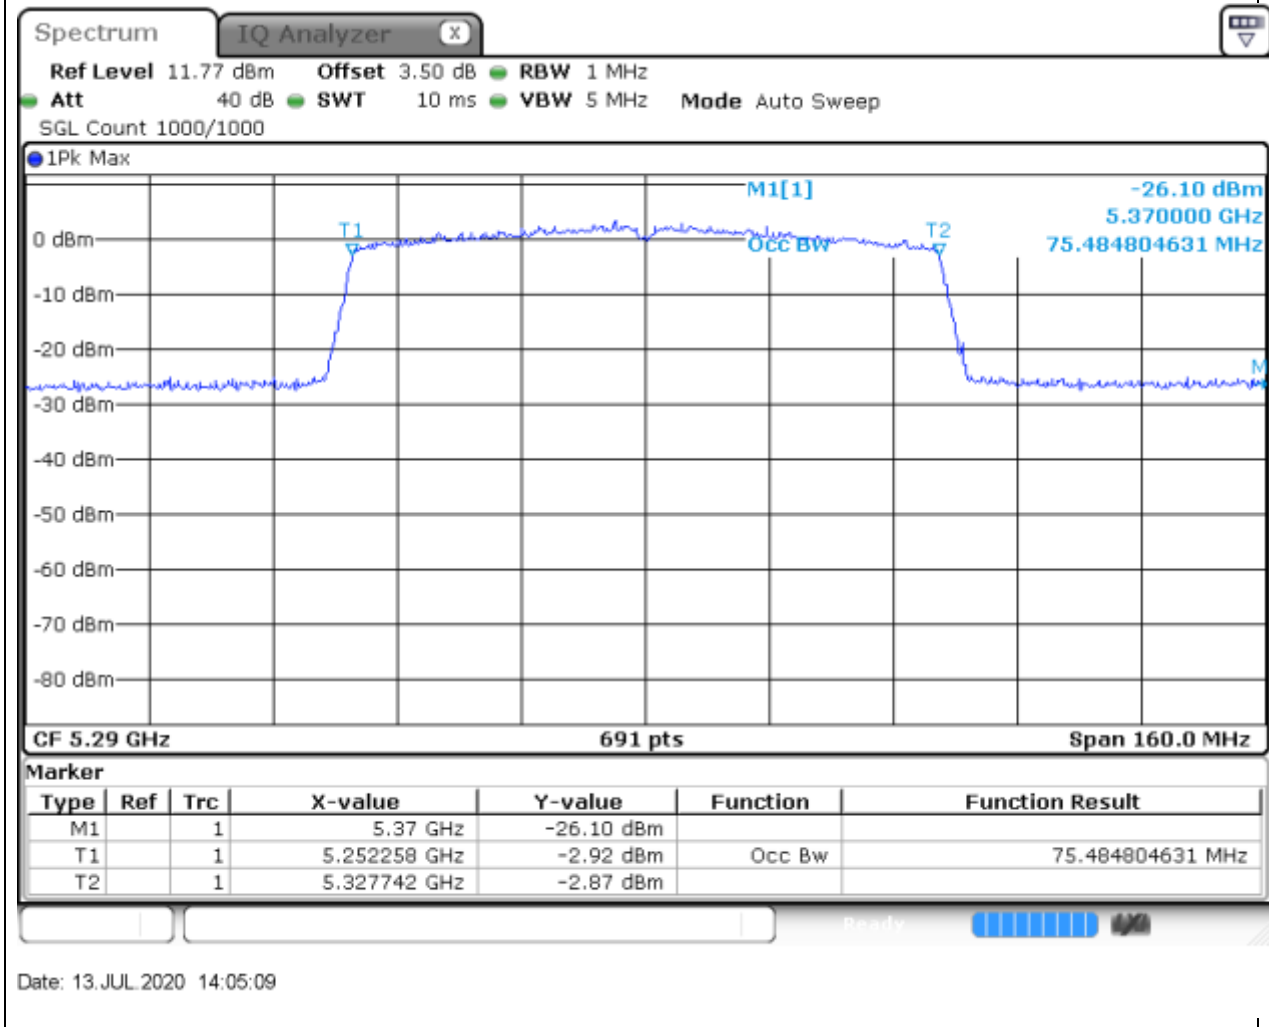

28. 802.11ac_80M_Band2_M

28.1. A.2.2-99% Bandwidth(NTNV)

Center Frequency (MHz)	OBW Power (%)	RBW (MHz)	Detector	Limit (MHz)	OBW (MHz)	Verdict
5290	99	1	Peak	0	75.484805	Unknown