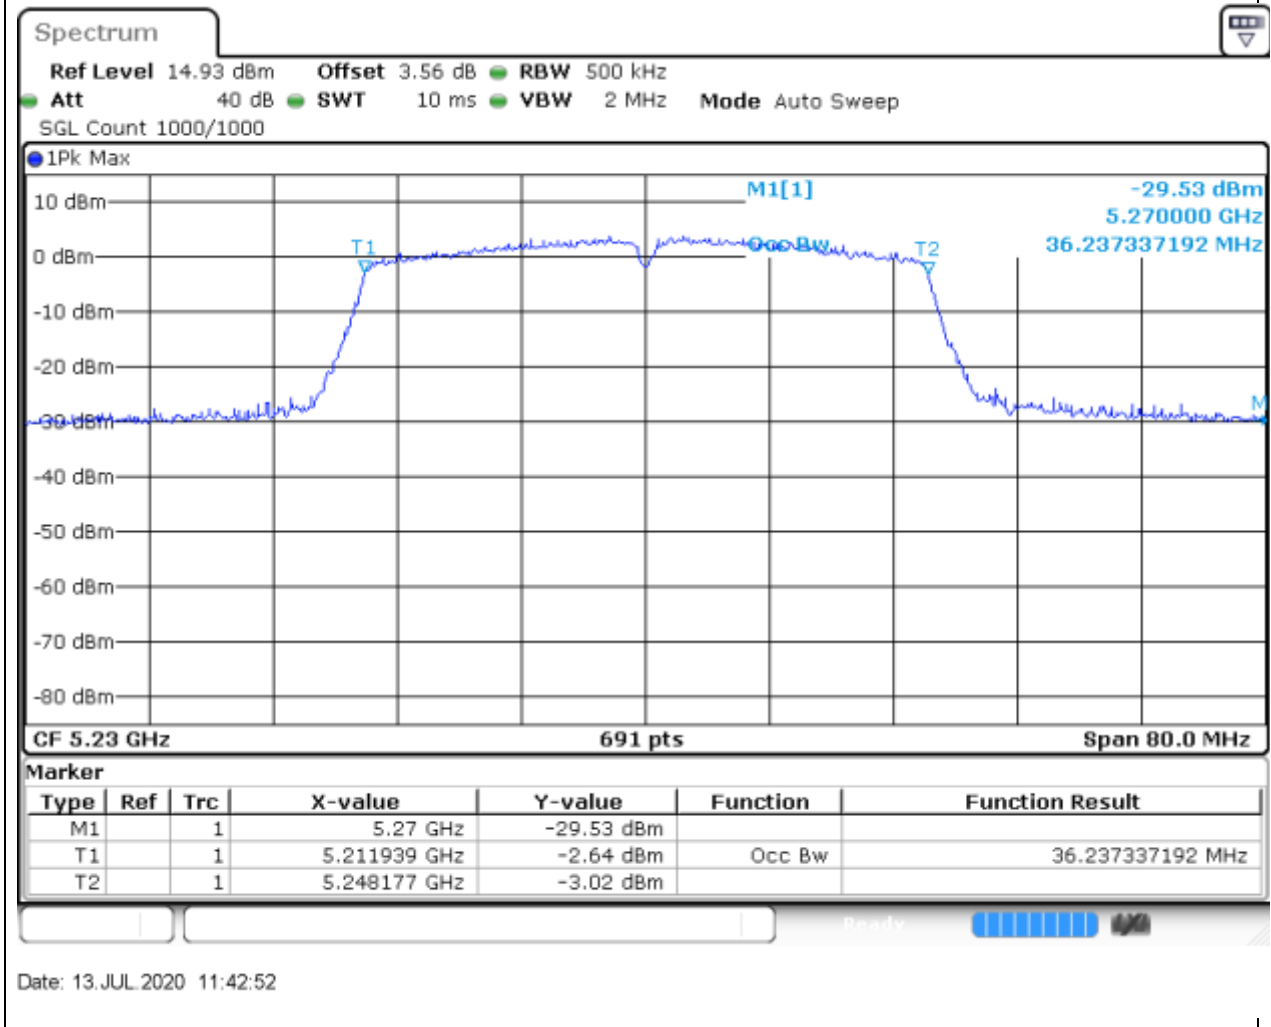

13. 802.11ac_40M_Band1_H

13.1. A.2.2-99% Bandwidth(NTNV)

Center Frequency (MHz)	OBW Power (%)	RBW (MHz)	Detector	Limit (MHz)	OBW (MHz)	Verdict
5230	99	0.5	Peak	0	36.237337	Unknown