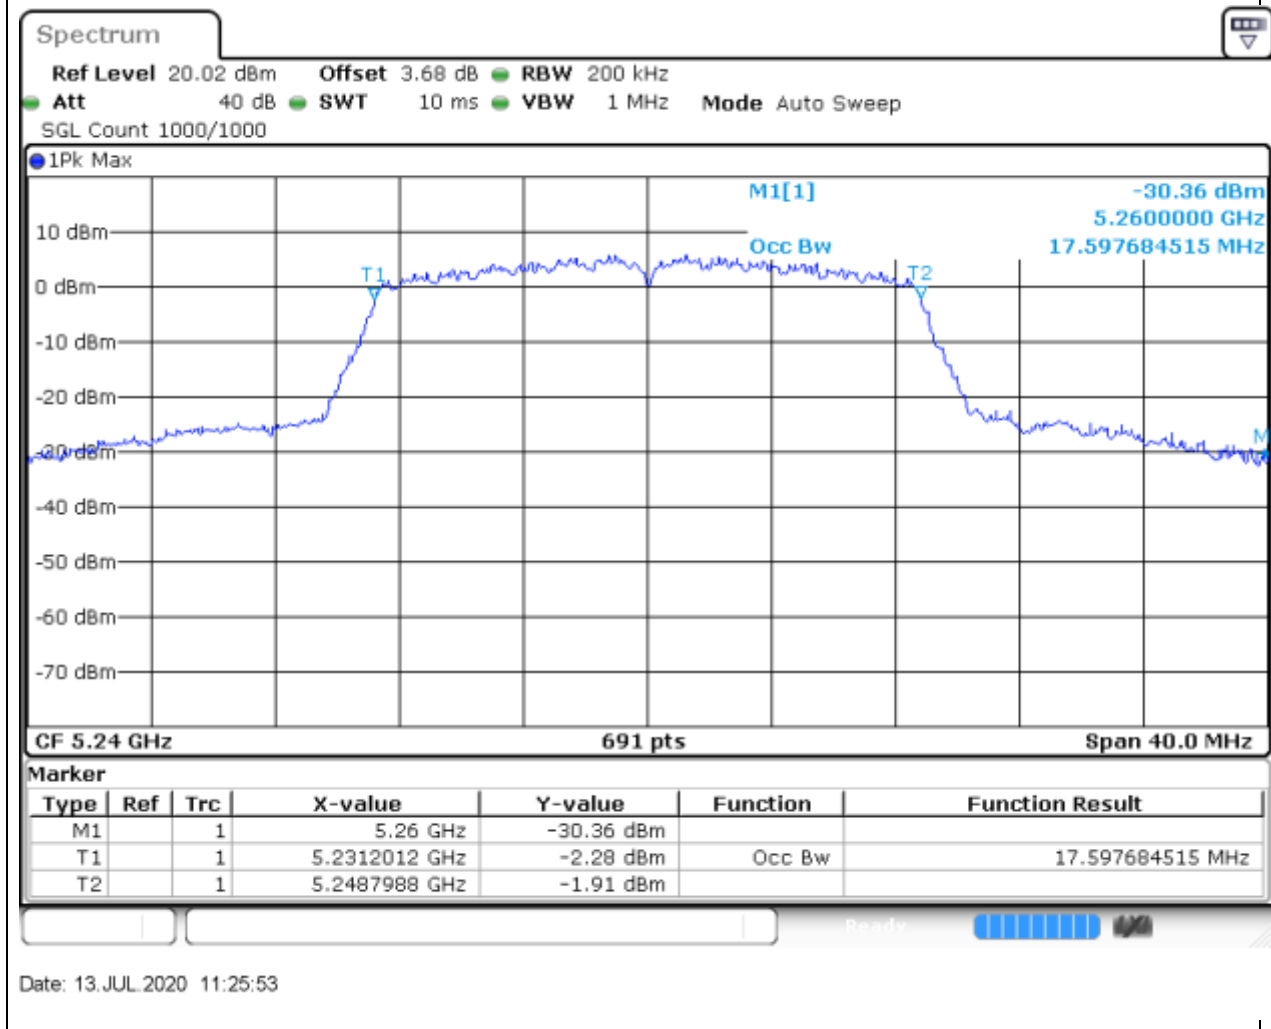

6. 802.11n_20M_Band1_H

6.1. A.2.2-99% Bandwidth(NTNV)

Center Frequency (MHz)	OBW Power (%)	RBW (MHz)	Detector	Limit (MHz)	OBW (MHz)	Verdict
5240	99	0.2	Peak	0	17.597685	Unknown