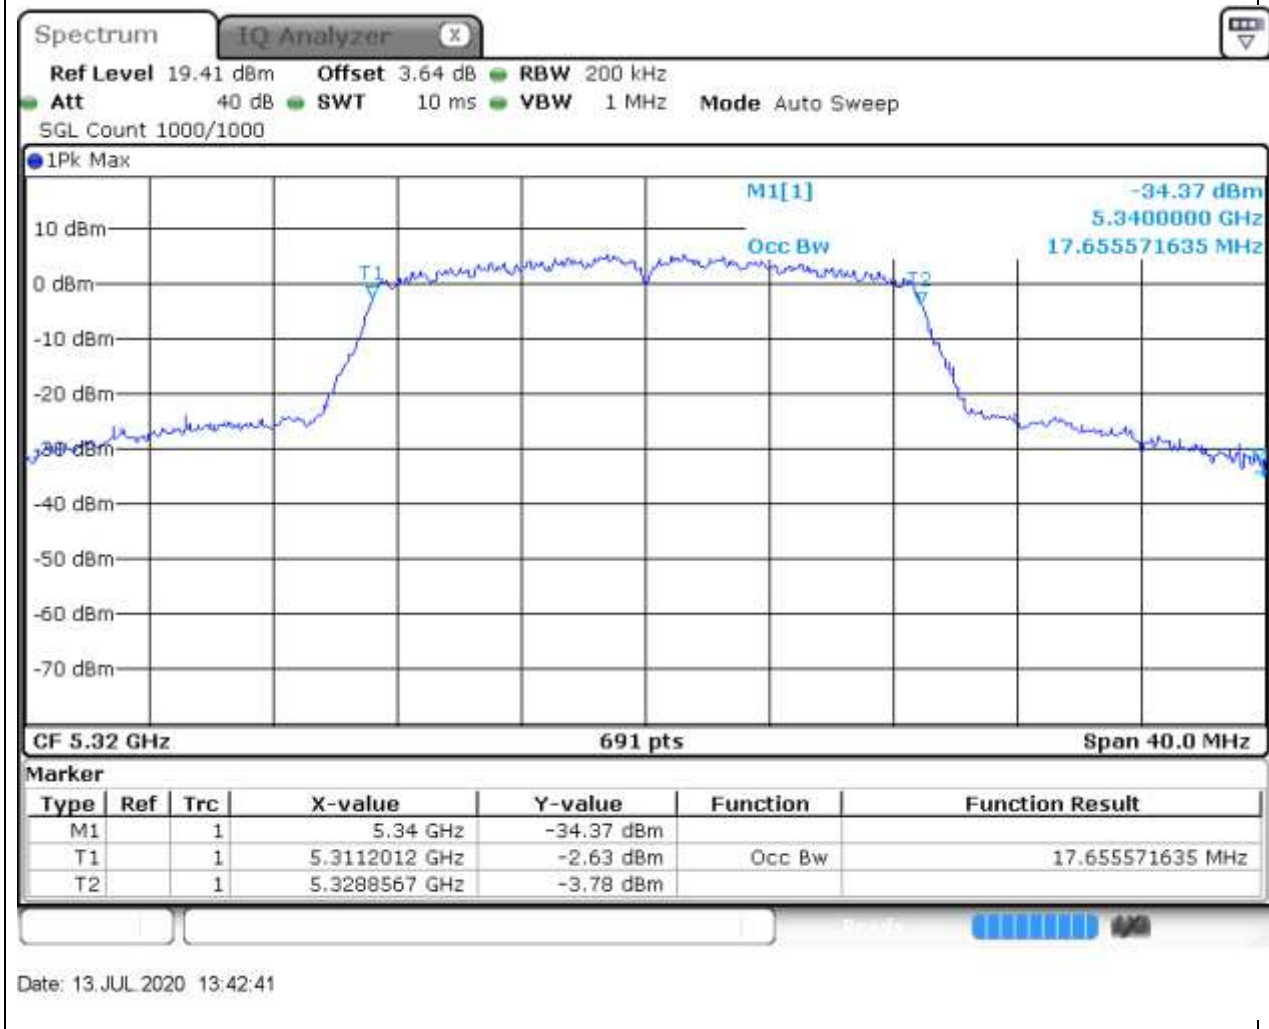

20. 802.11n_20M_Band2_H

20.1. A.2.2-99% Bandwidth(NTNV)

Center Frequency (MHz)	OBW Power (%)	RBW (MHz)	Detector	Limit (MHz)	OBW (MHz)	Verdict
5320	99	0.2	Peak	0	17.655572	Unknown