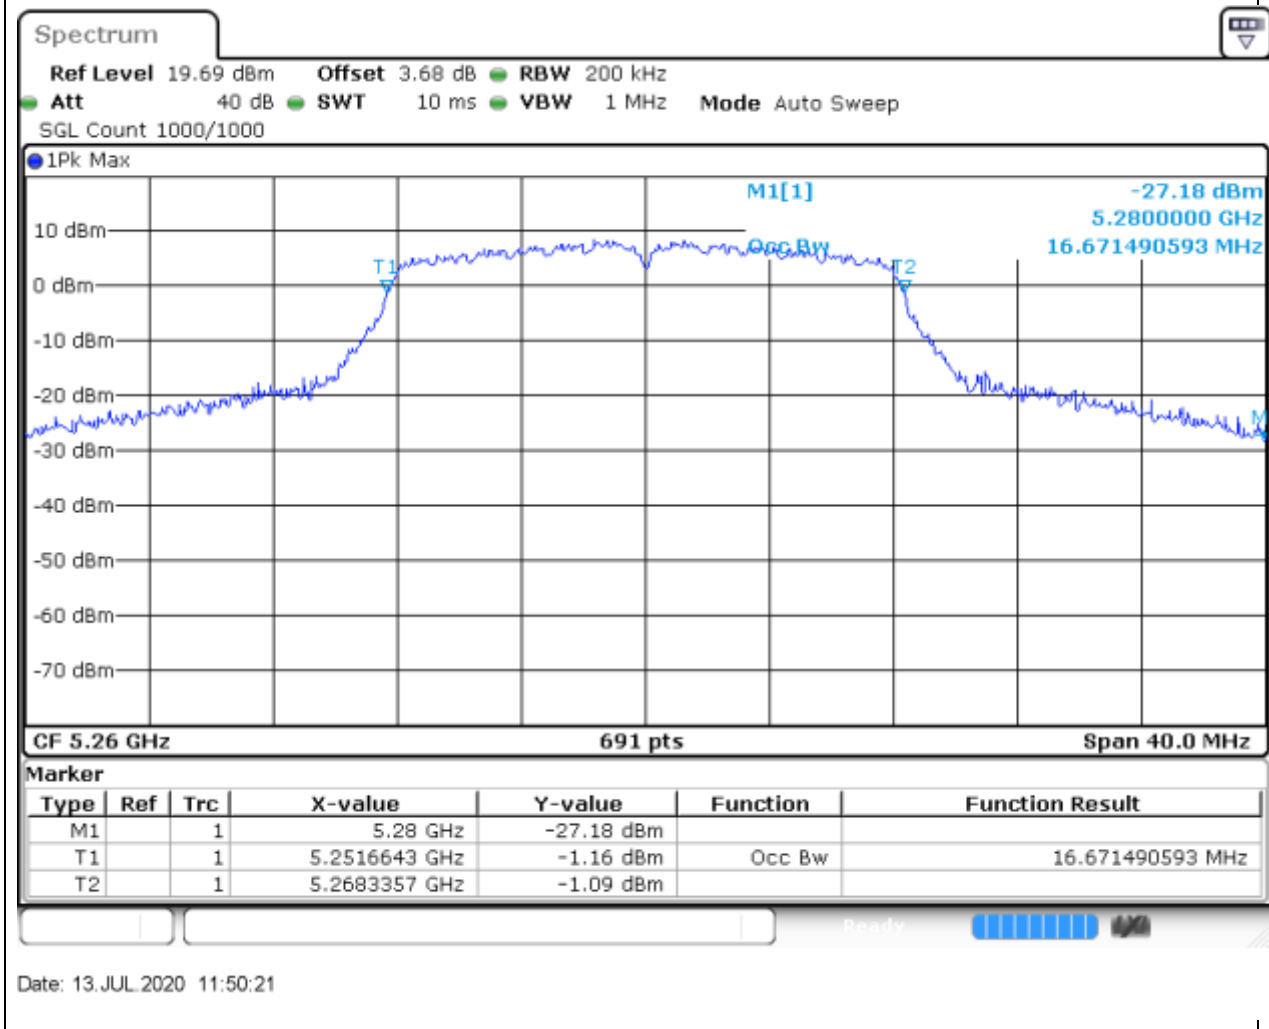

15. 802.11a_20M_Band2_L

15.1. A.2.2-99% Bandwidth(NTNV)

Center Frequency (MHz)	OBW Power (%)	RBW (MHz)	Detector	Limit (MHz)	OBW (MHz)	Verdict
5260	99	0.2	Peak	0	16.671491	Unknown