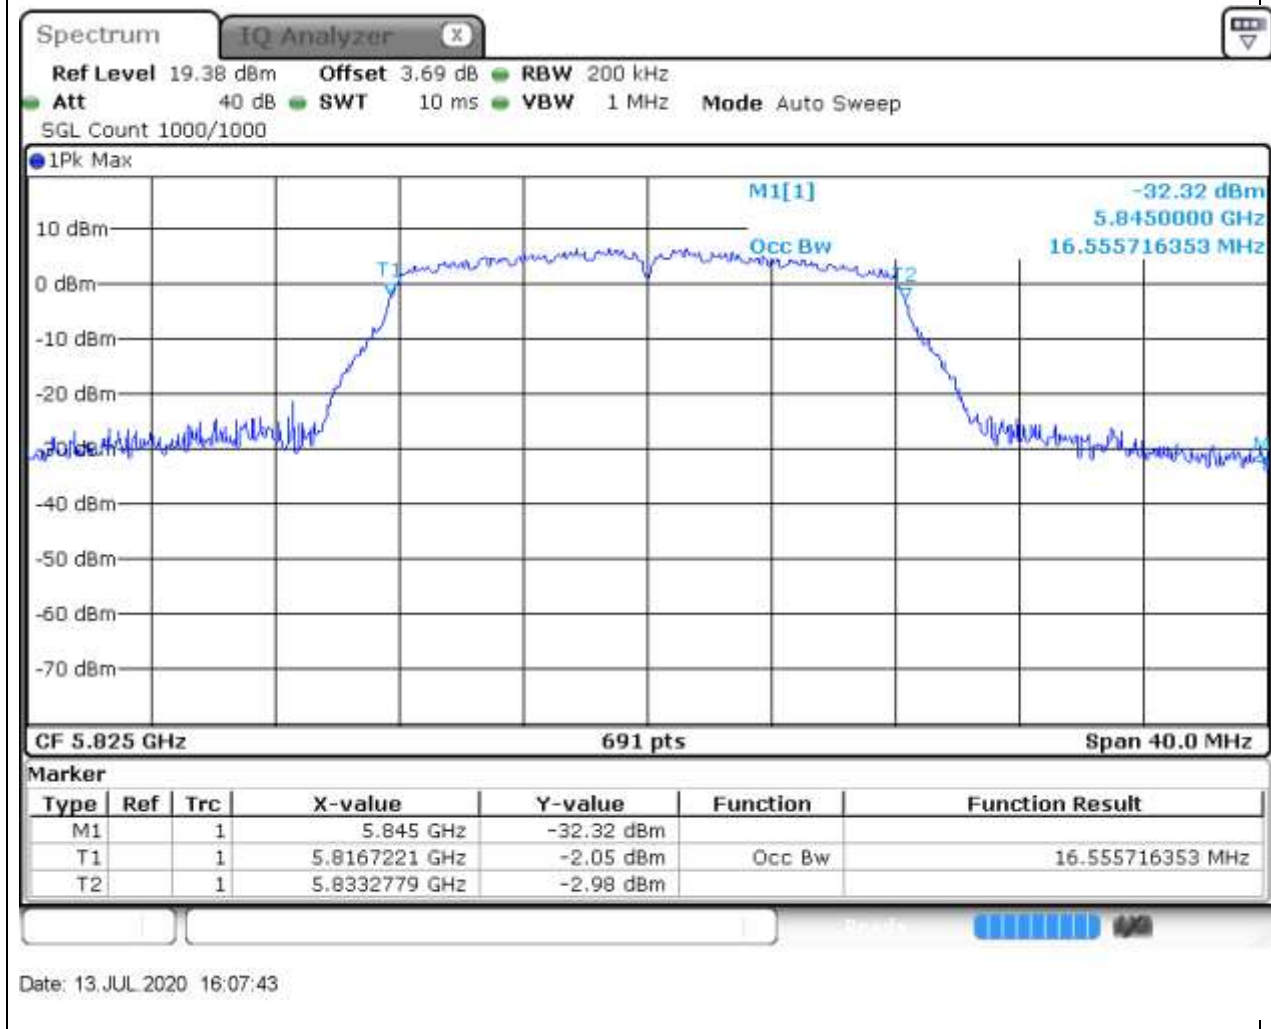

48. 802.11a_20M_Band4_H

48.1. A.2.2-99% Bandwidth(NTNV)

Center Frequency (MHz)	OBW Power (%)	RBW (MHz)	Detector	Limit (MHz)	OBW (MHz)	Verdict
5825	99	0.2	Peak	0	16.555716	Unknown