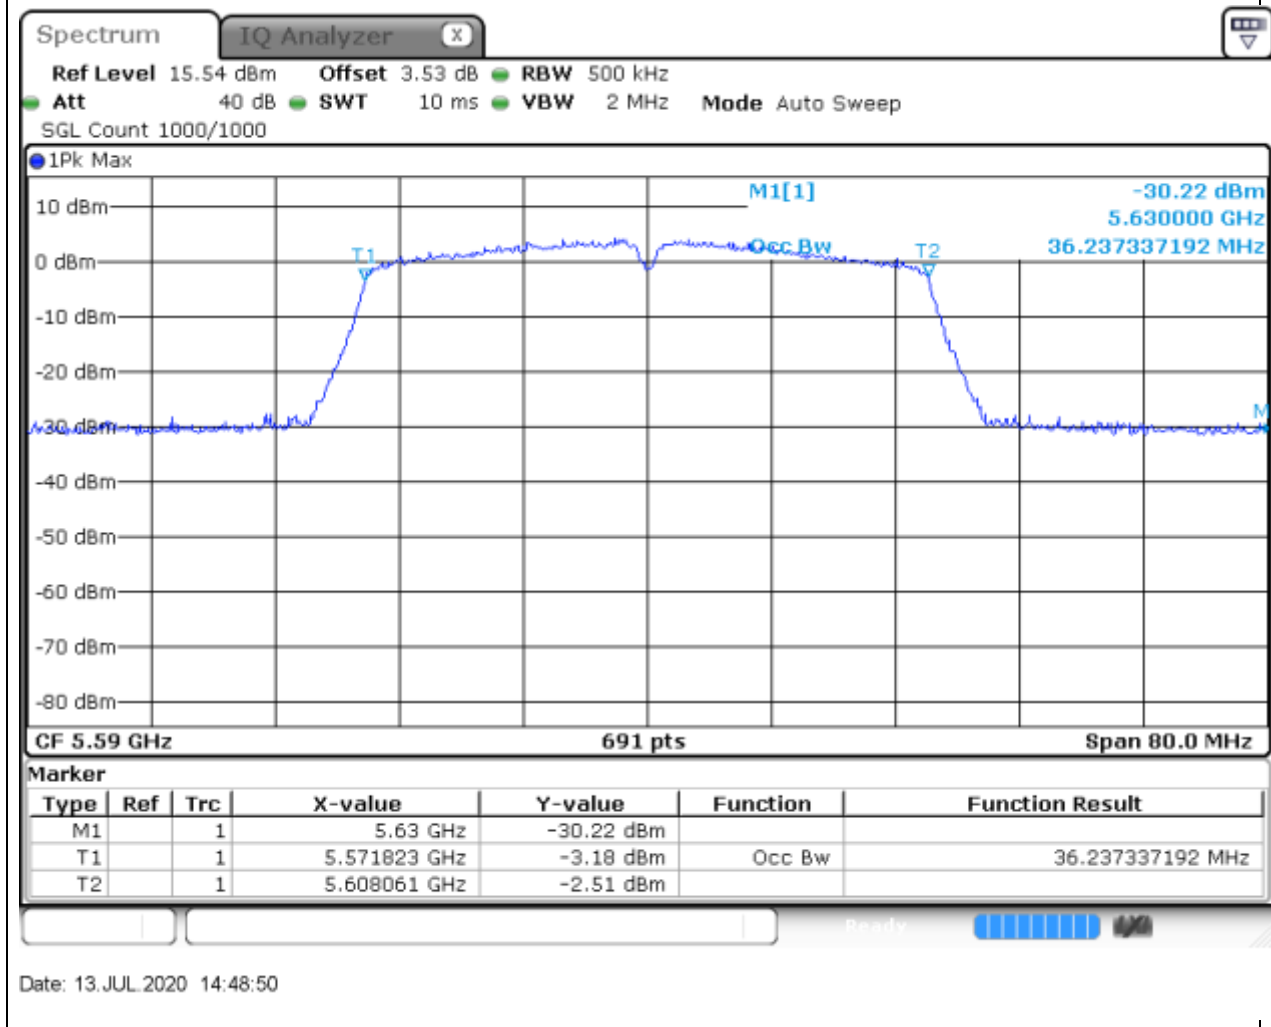

42. 802.11ac_40M_Band3_M

42.1. A.2.2-99% Bandwidth(NTNV)

Center Frequency (MHz)	OBW Power (%)	RBW (MHz)	Detector	Limit (MHz)	OBW (MHz)	Verdict
5590	99	0.5	Peak	0	36.237337	Unknown