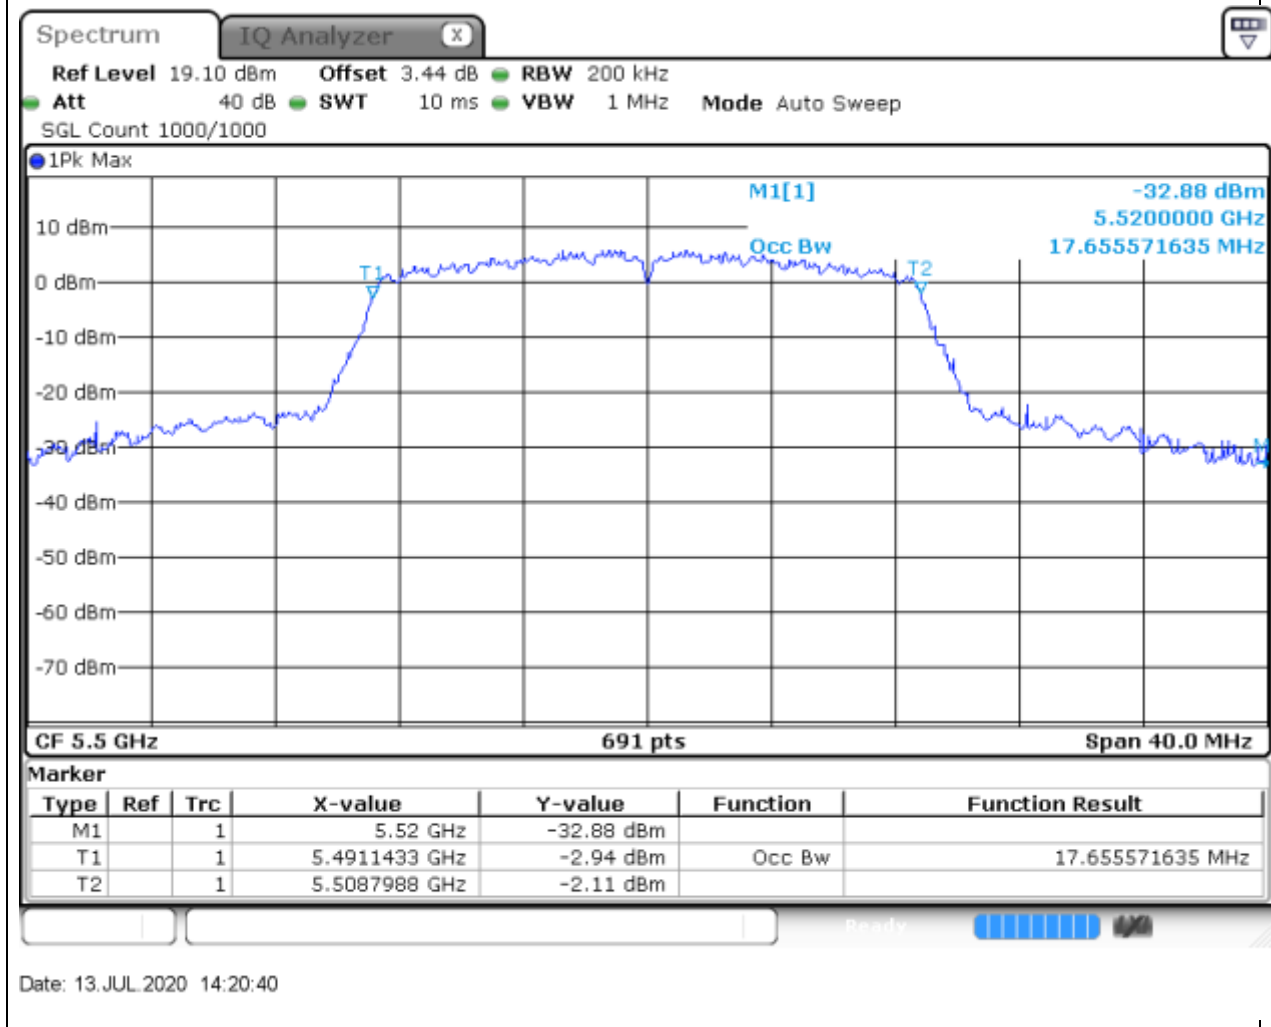

32. 802.11n_20M_Band3_L

32.1. A.2.2-99% Bandwidth(NTNV)

Center Frequency (MHz)	OBW Power (%)	RBW (MHz)	Detector	Limit (MHz)	OBW (MHz)	Verdict
5500	99	0.2	Peak	0	17.655572	Unknown