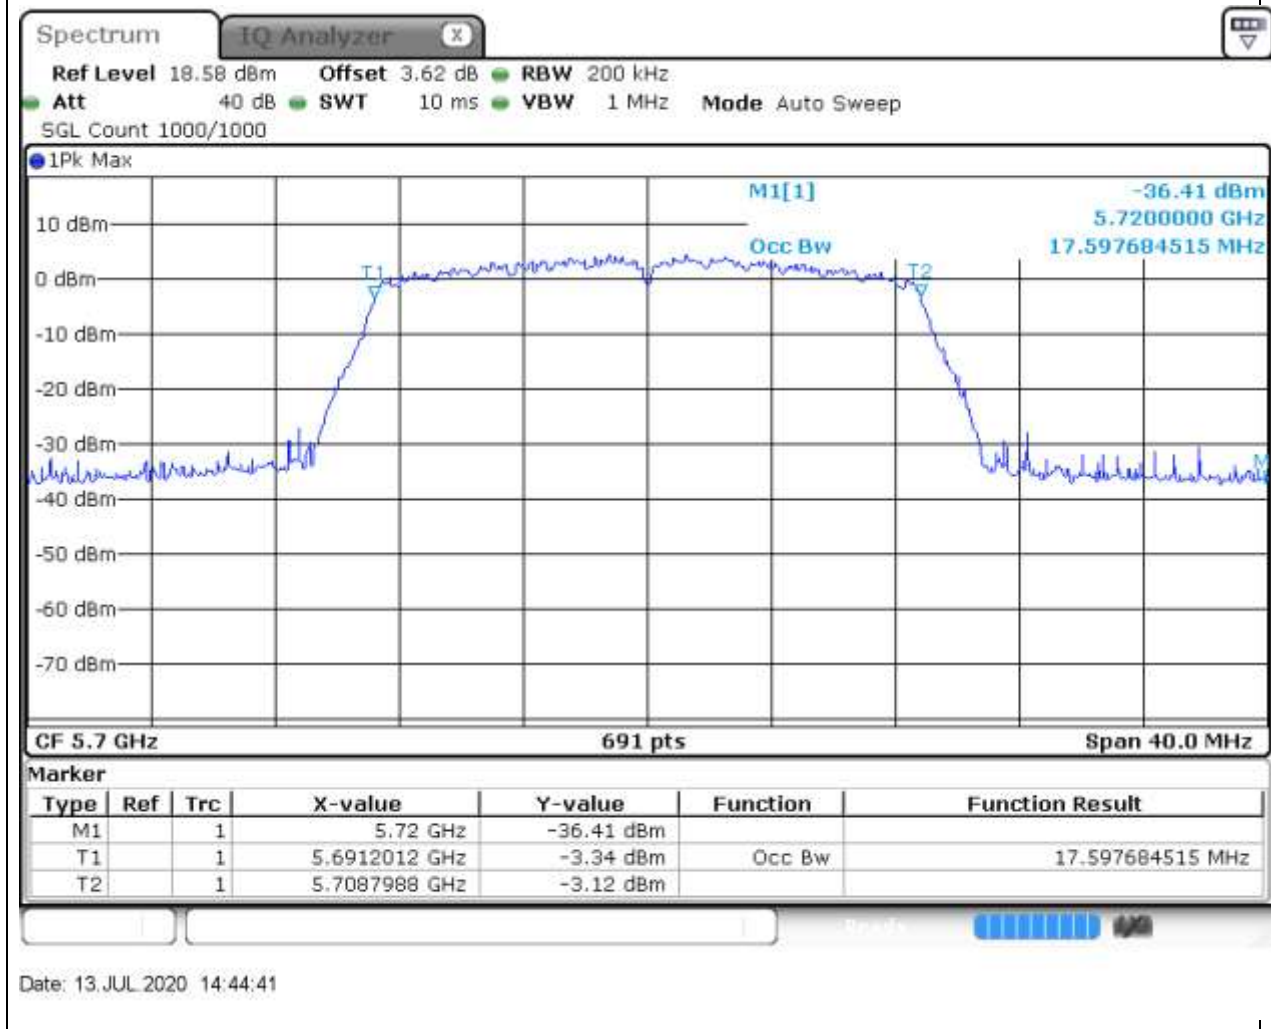

40. 802.11ac_20M_Band3_H

40.1. A.2.2-99% Bandwidth(NTNV)

Center Frequency (MHz)	OBW Power (%)	RBW (MHz)	Detector	Limit (MHz)	OBW (MHz)	Verdict
5700	99	0.2	Peak	0	17.597685	Unknown