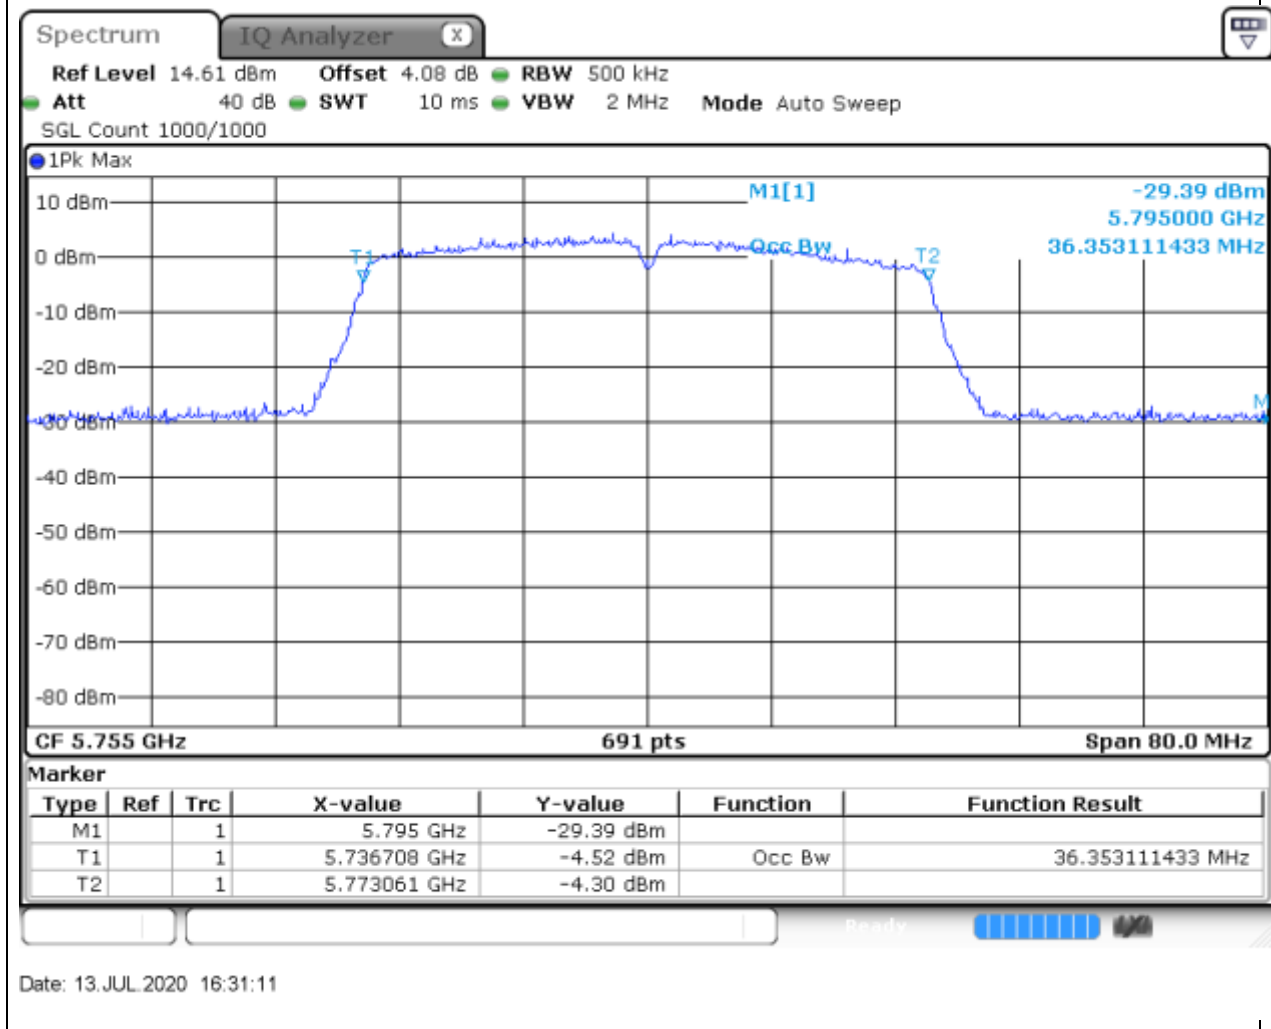

57. 802.11ac_40M_Band4_L

57.1. A.2.2-99% Bandwidth(NTNV)

Center Frequency (MHz)	OBW Power (%)	RBW (MHz)	Detector	Limit (MHz)	OBW (MHz)	Verdict
5755	99	0.5	Peak	0	36.353111	Unknown