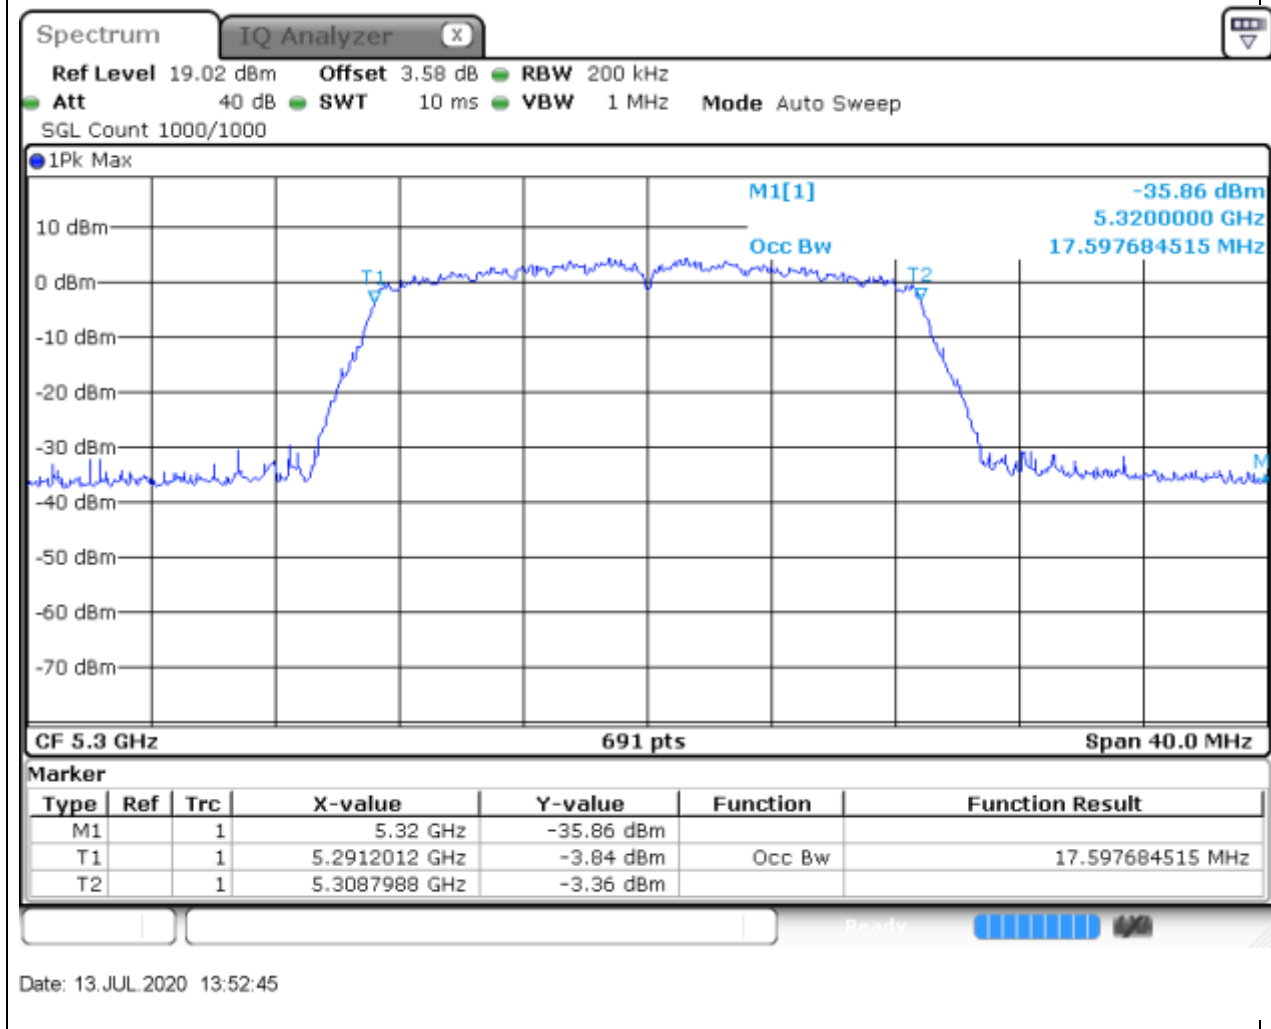

24. 802.11ac_20M_Band2_M

24.1. A.2.2-99% Bandwidth(NTNV)

Center Frequency (MHz)	OBW Power (%)	RBW (MHz)	Detector	Limit (MHz)	OBW (MHz)	Verdict
5300	99	0.2	Peak	0	17.597685	Unknown