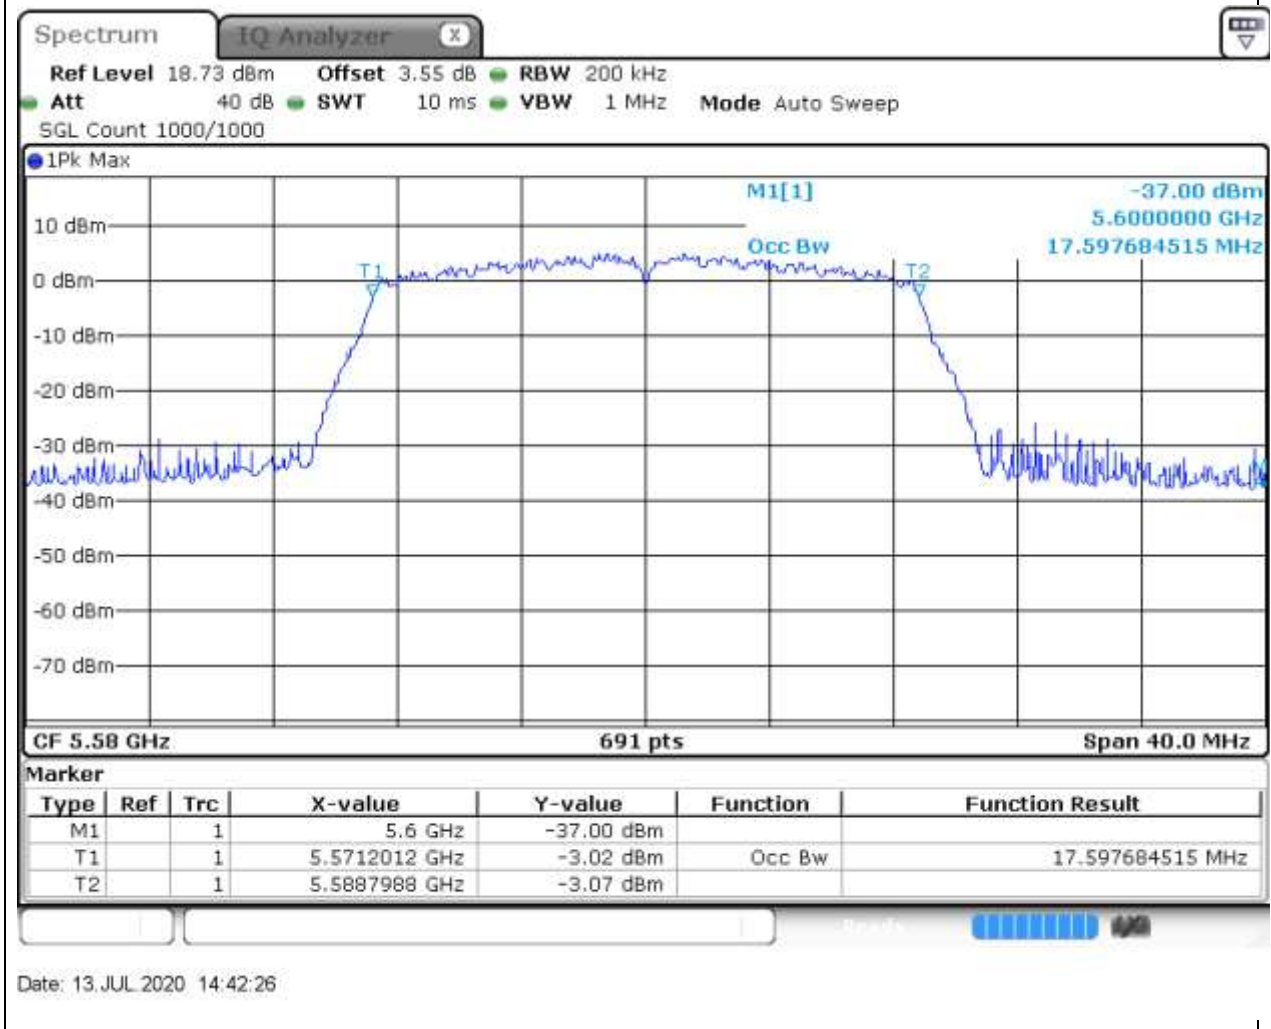

39. 802.11ac_20M_Band3_M

39.1. A.2.2-99% Bandwidth(NTNV)

Center Frequency (MHz)	OBW Power (%)	RBW (MHz)	Detector	Limit (MHz)	OBW (MHz)	Verdict
5580	99	0.2	Peak	0	17.597685	Unknown