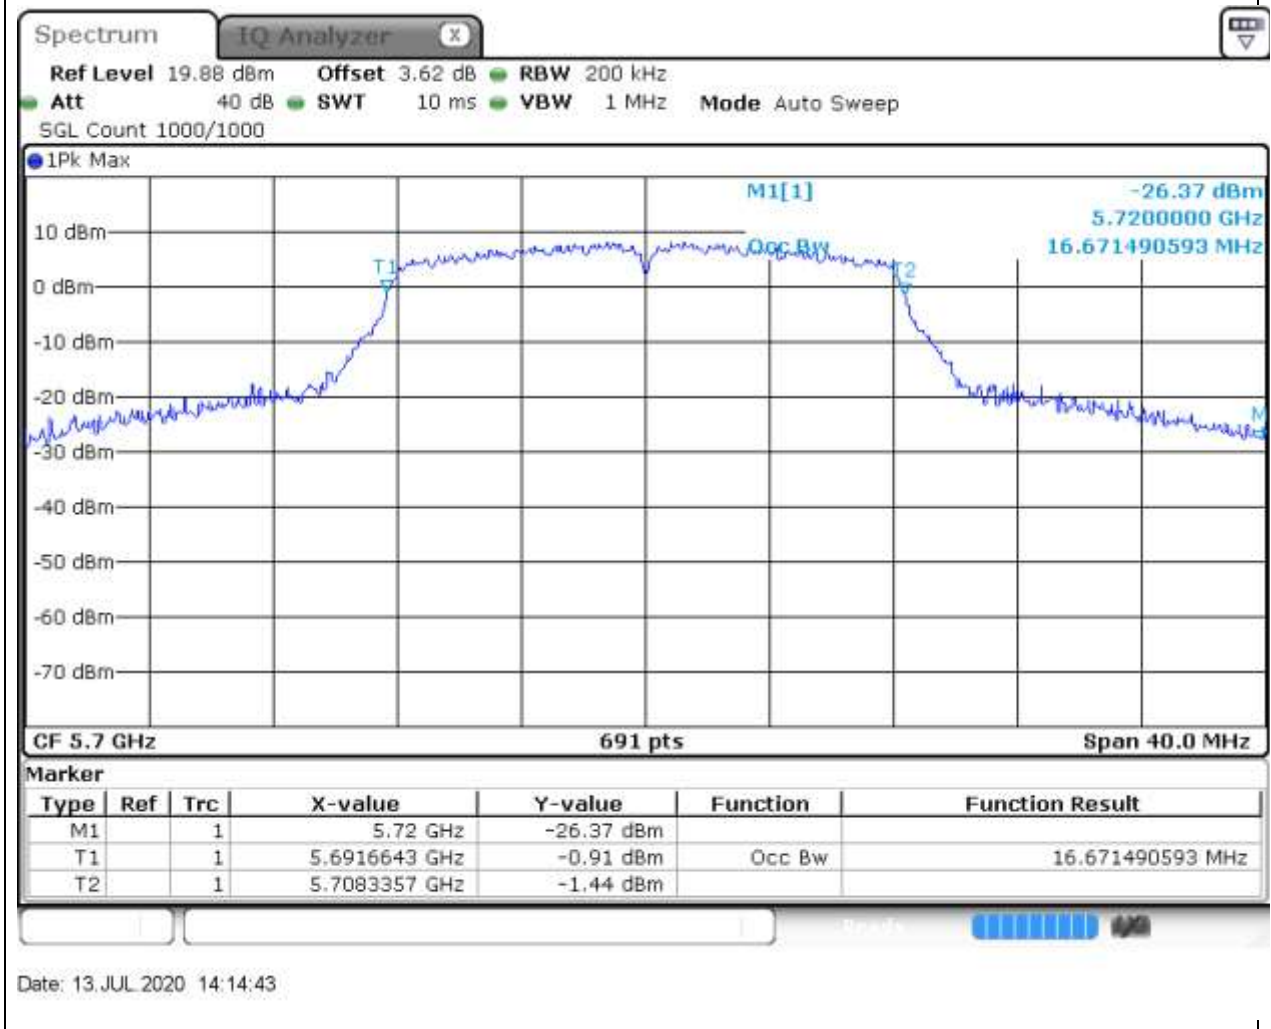

31. 802.11a_20M_Band3_H

31.1. A.2.2-99% Bandwidth(NTNV)

Center Frequency (MHz)	OBW Power (%)	RBW (MHz)	Detector	Limit (MHz)	OBW (MHz)	Verdict
5700	99	0.2	Peak	0	16.671491	Unknown