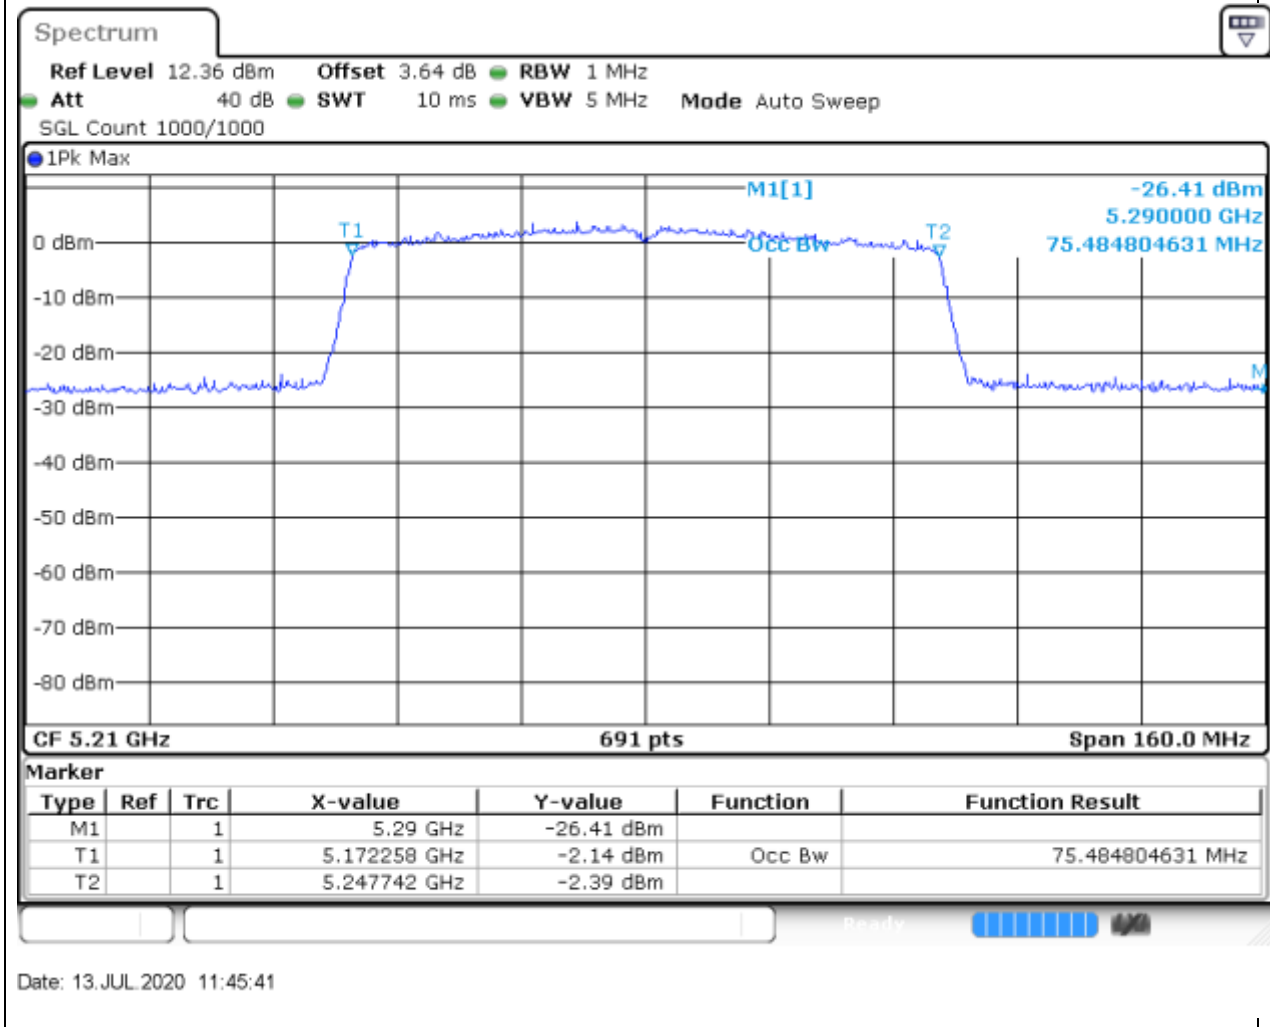

14. 802.11ac_80M_Band1_M

14.1. A.2.2-99% Bandwidth(NTNV)

Center Frequency (MHz)	OBW Power (%)	RBW (MHz)	Detector	Limit (MHz)	OBW (MHz)	Verdict
5210	99	1	Peak	0	75.484805	Unknown