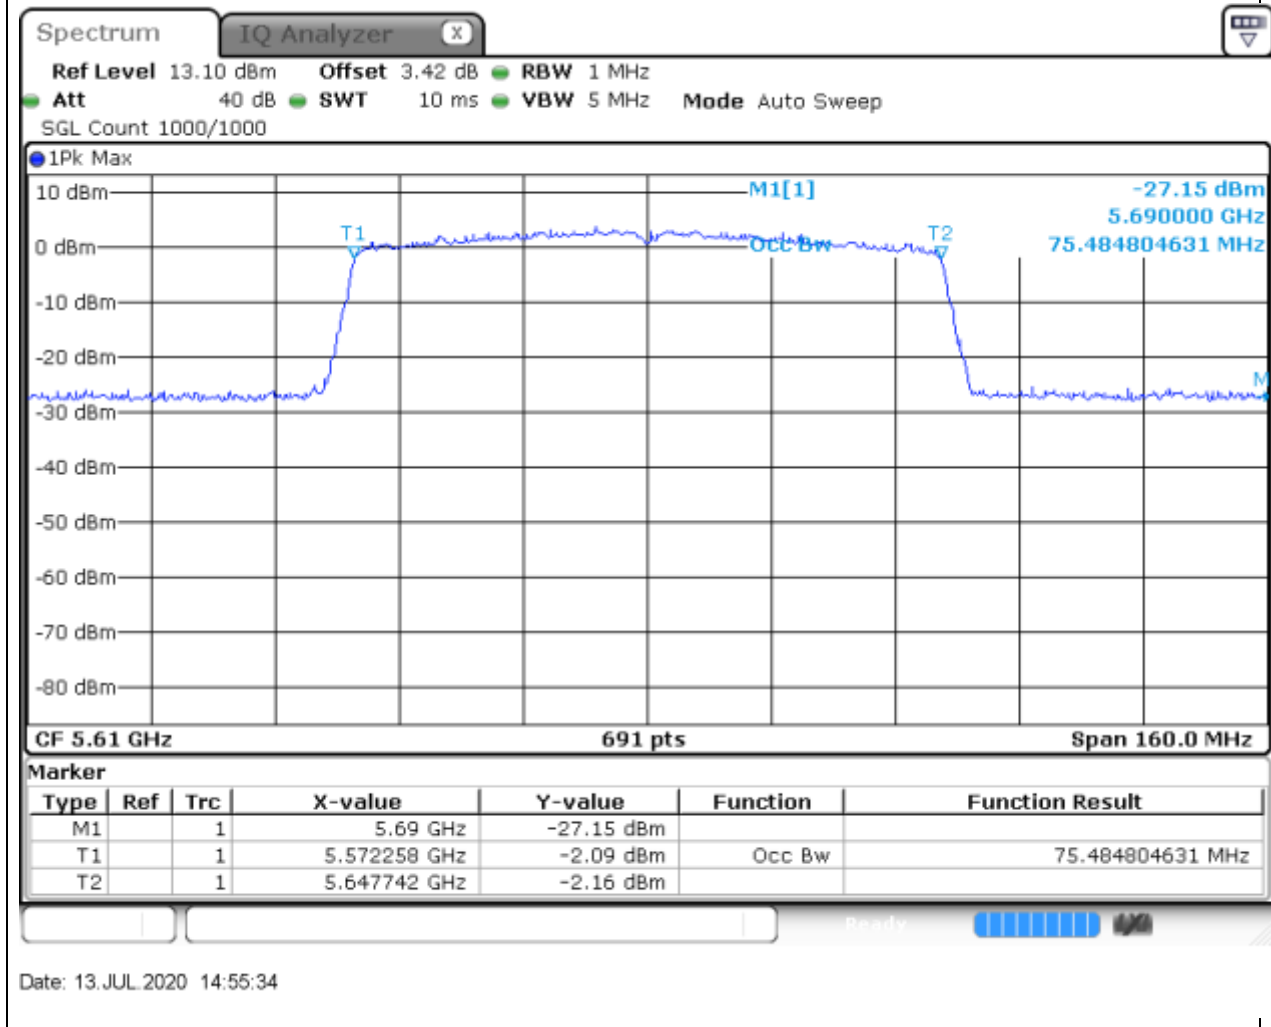

45. 802.11ac_80M_Band3_M

45.1. A.2.2-99% Bandwidth(NTNV)

Center Frequency (MHz)	OBW Power (%)	RBW (MHz)	Detector	Limit (MHz)	OBW (MHz)	Verdict
5610	99	1	Peak	0	75.484805	Unknown