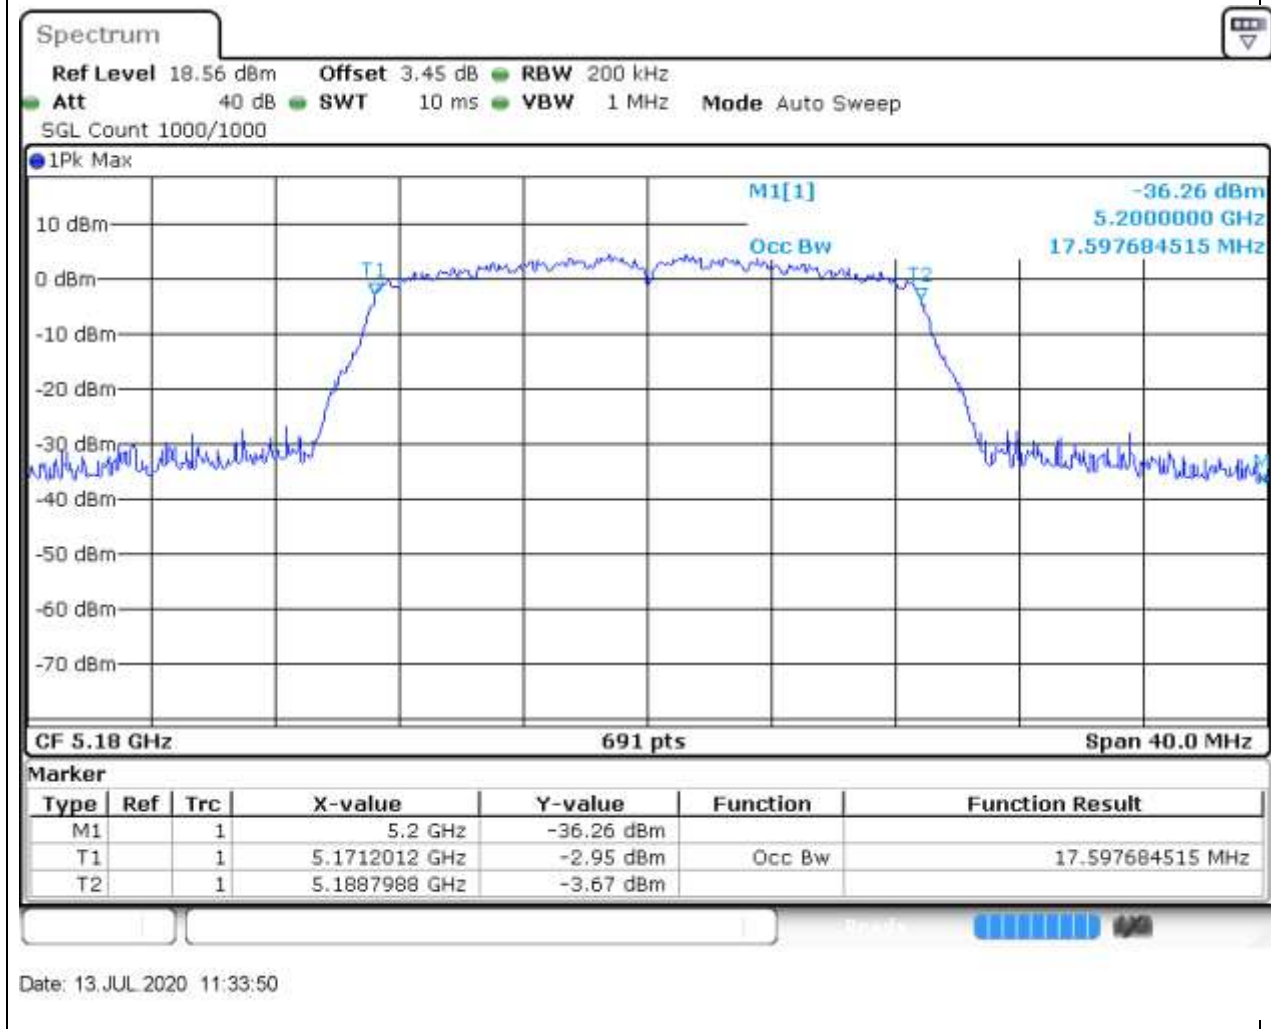

9. 802.11ac_20M_Band1_L

9.1. A.2.2-99% Bandwidth(NTNV)

Center Frequency (MHz)	OBW Power (%)	RBW (MHz)	Detector	Limit (MHz)	OBW (MHz)	Verdict
5180	99	0.2	Peak	0	17.597685	Unknown