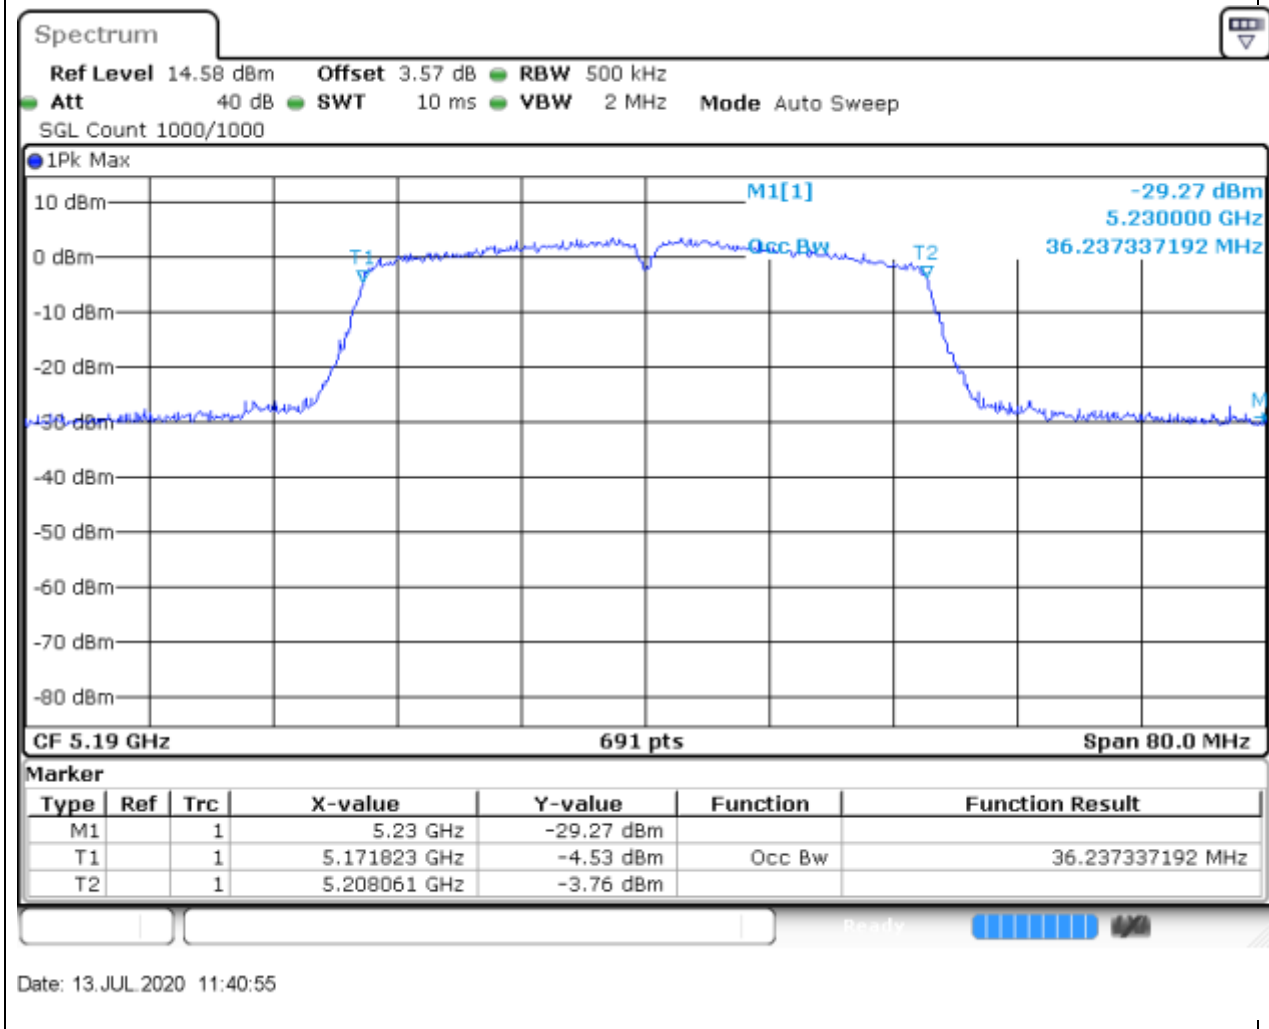

12. 802.11ac_40M_Band1_L

12.1. A.2.2-99% Bandwidth(NTNV)

Center Frequency (MHz)	OBW Power (%)	RBW (MHz)	Detector	Limit (MHz)	OBW (MHz)	Verdict
5190	99	0.5	Peak	0	36.237337	Unknown