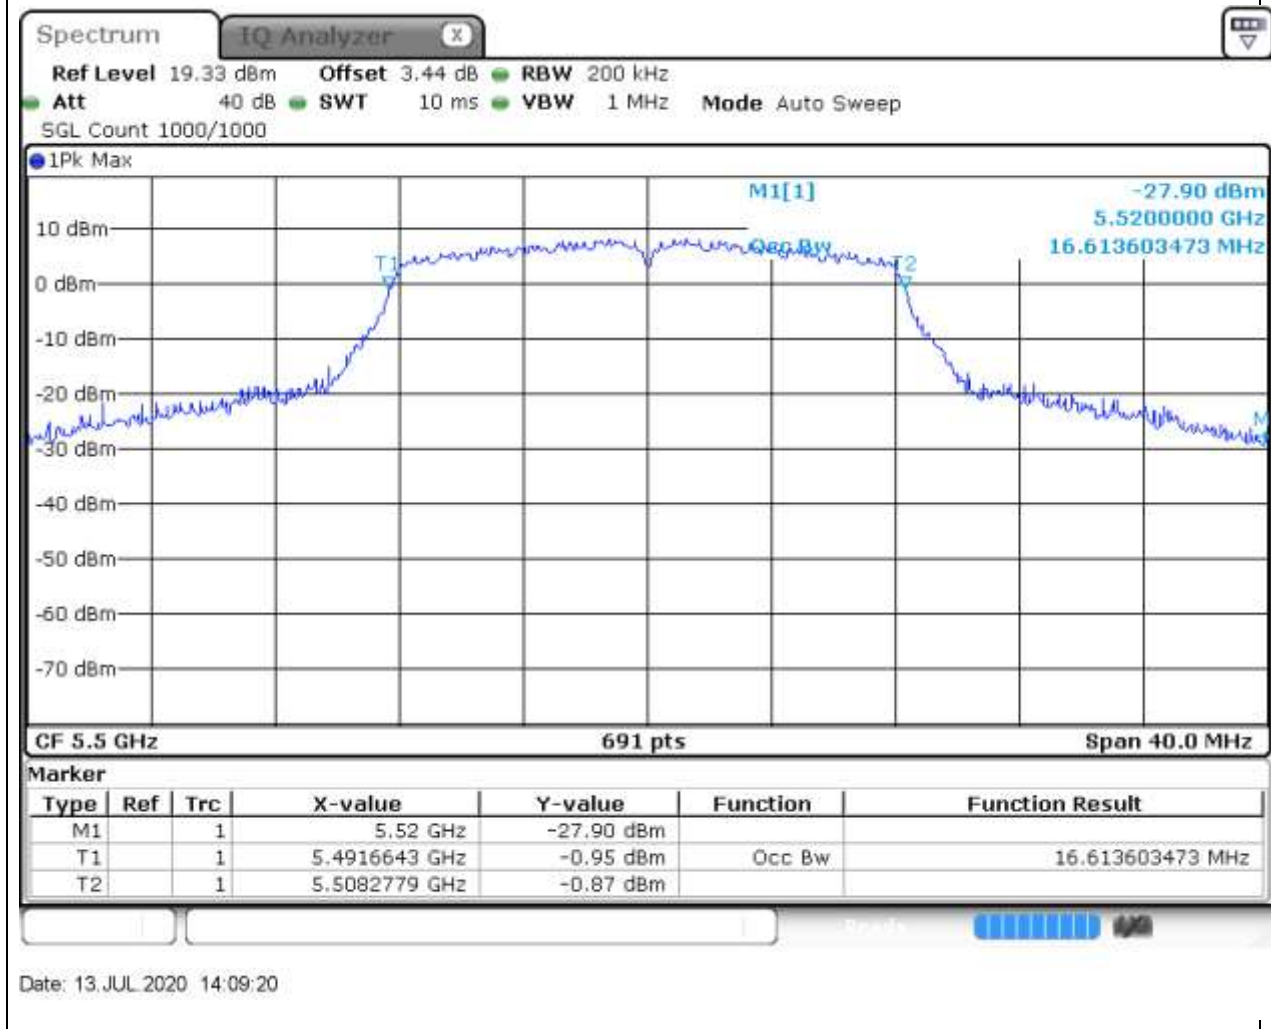

29. 802.11a_20M_Band3_L

29.1. A.2.2-99% Bandwidth(NTNV)

Center Frequency (MHz)	OBW Power (%)	RBW (MHz)	Detector	Limit (MHz)	OBW (MHz)	Verdict
5500	99	0.2	Peak	0	16.613603	Unknown