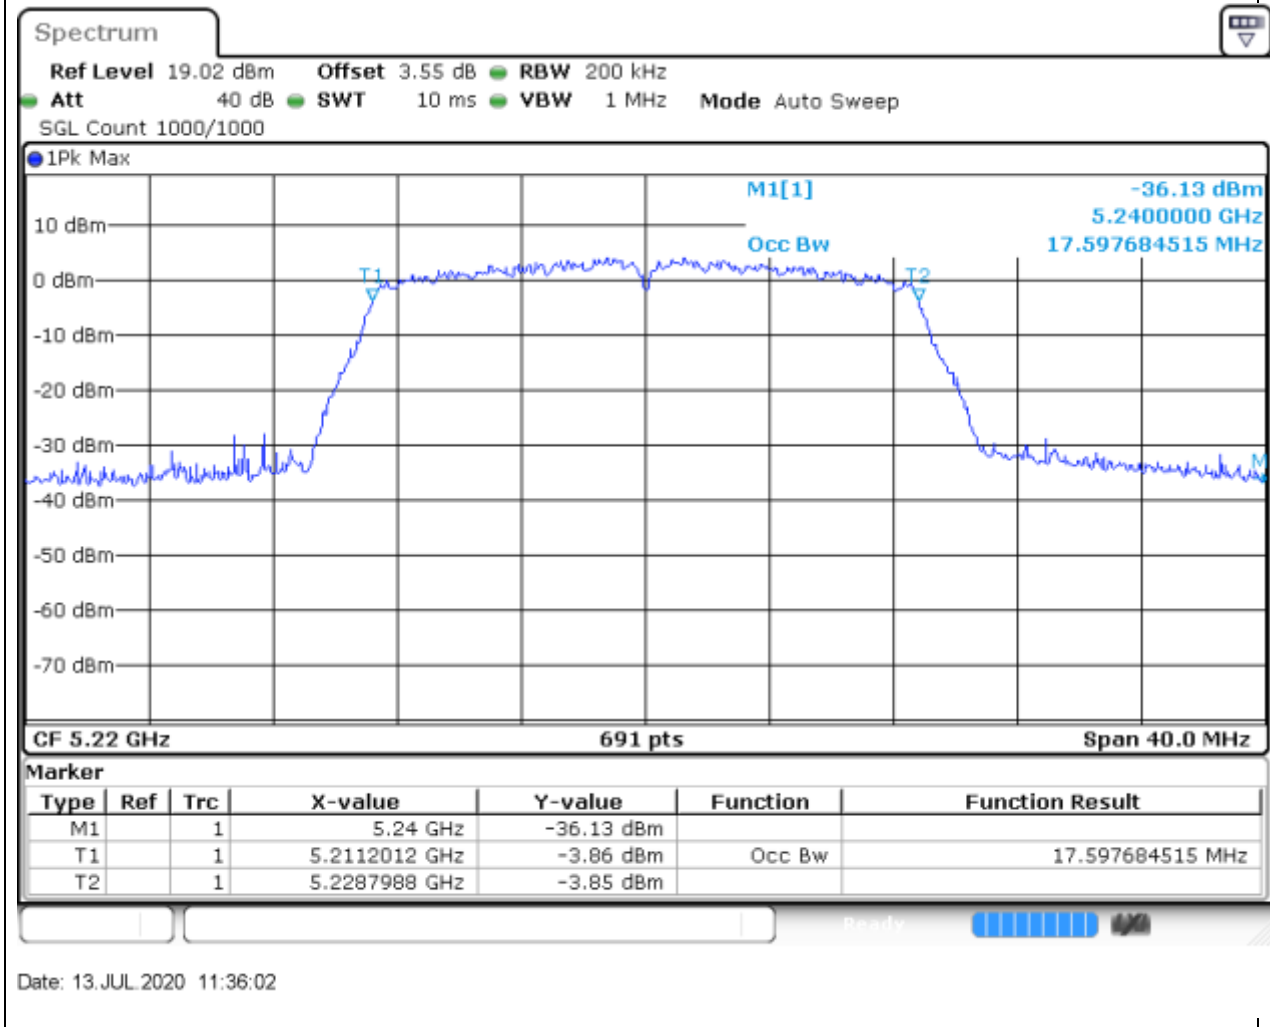

10. 802.11ac_20M_Band1_M

10.1. A.2.2-99% Bandwidth(NTNV)

Center Frequency (MHz)	OBW Power (%)	RBW (MHz)	Detector	Limit (MHz)	OBW (MHz)	Verdict
5220	99	0.2	Peak	0	17.597685	Unknown