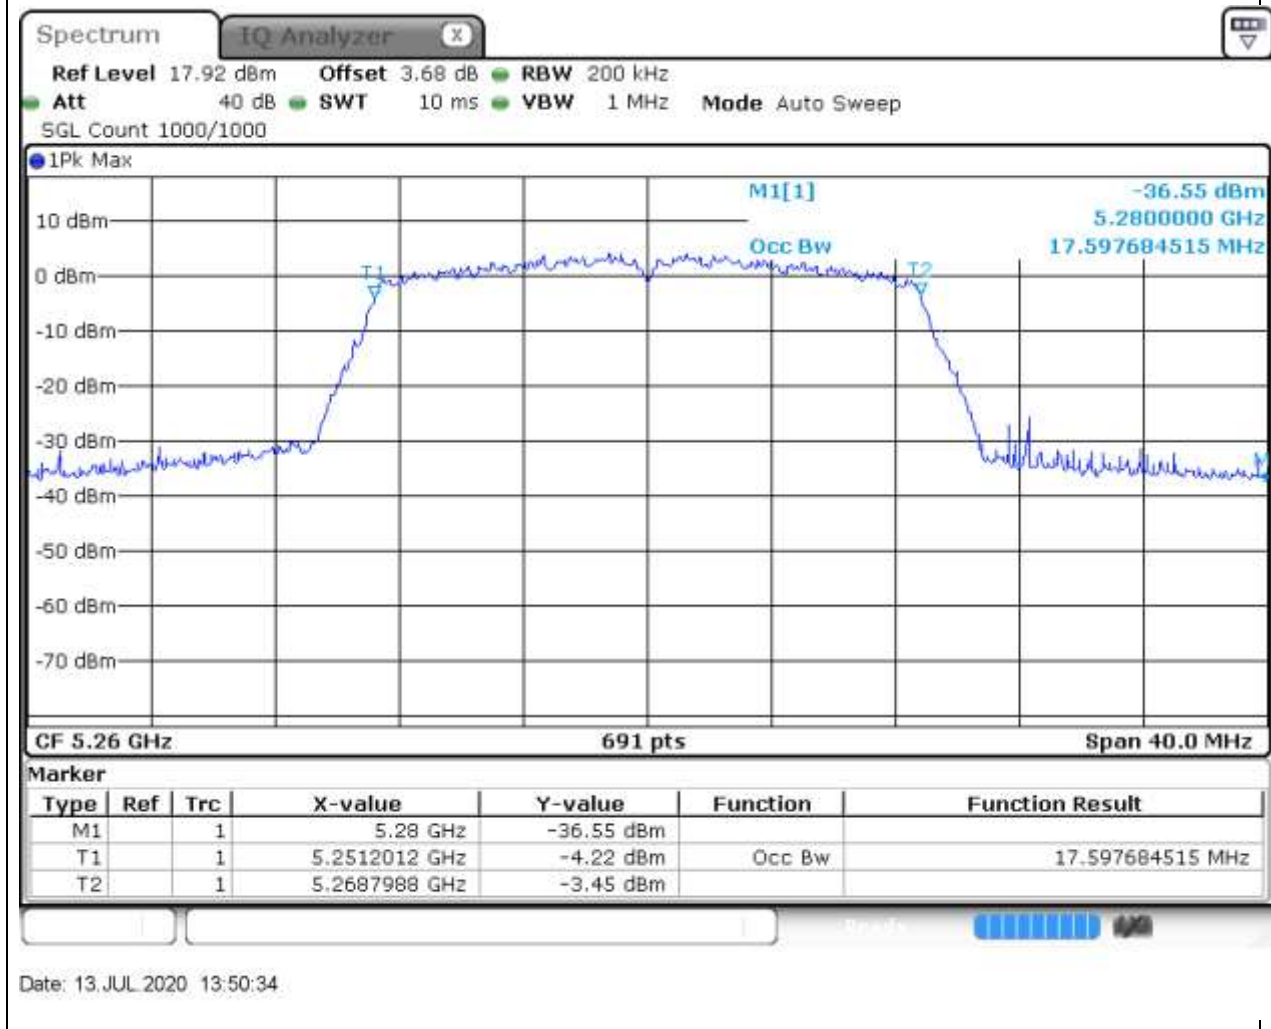

23. 802.11ac_20M_Band2_L

23.1. A.2.2-99% Bandwidth(NTNV)

Center Frequency (MHz)	OBW Power (%)	RBW (MHz)	Detector	Limit (MHz)	OBW (MHz)	Verdict
5260	99	0.2	Peak	0	17.597685	Unknown