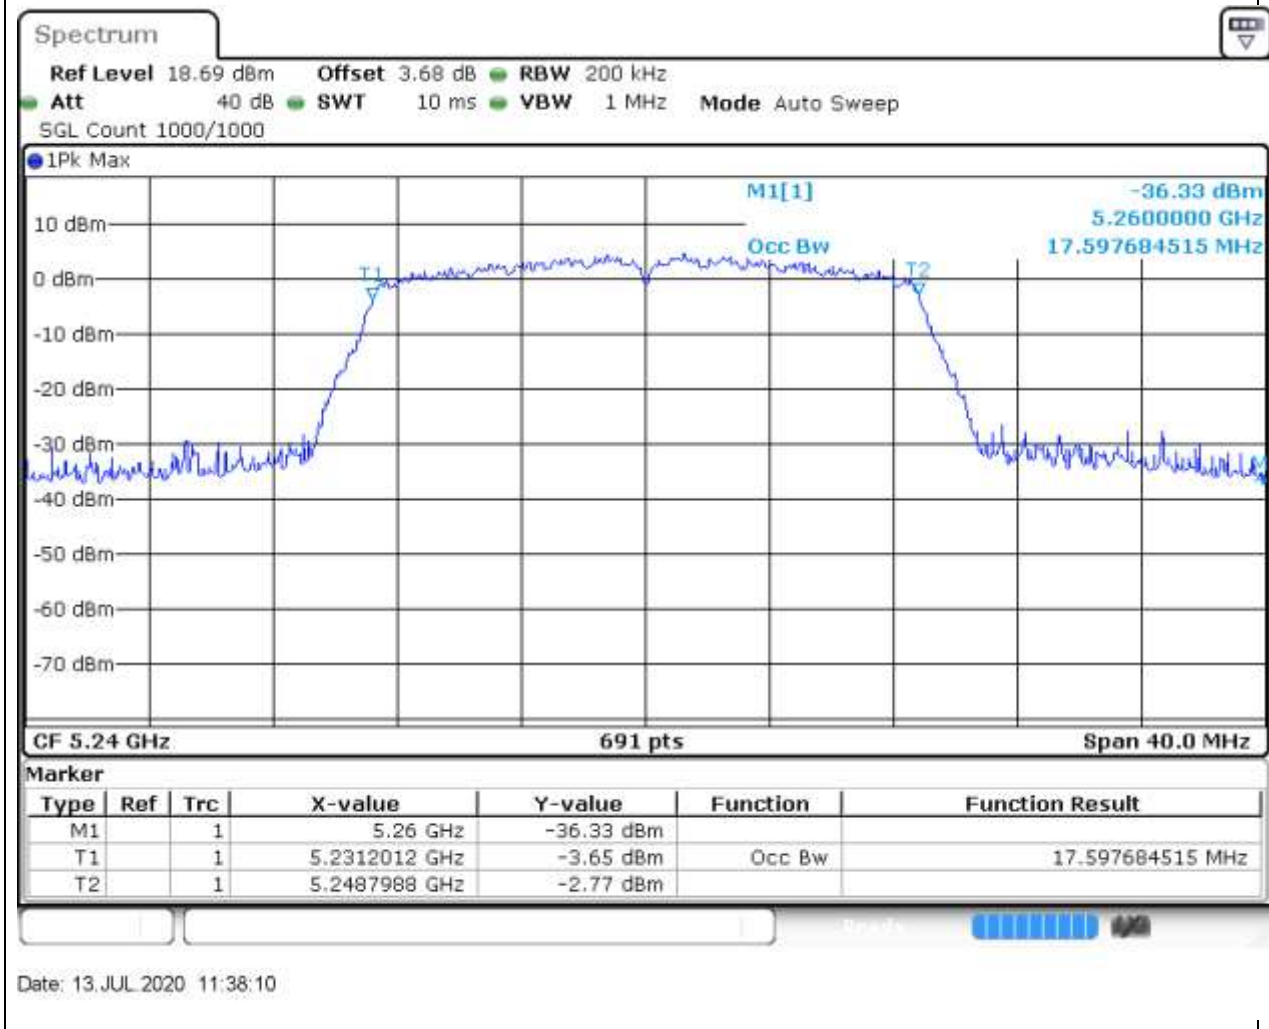

11. 802.11ac_20M_Band1_H

11.1. A.2.2-99% Bandwidth(NTNV)

Center Frequency (MHz)	OBW Power (%)	RBW (MHz)	Detector	Limit (MHz)	OBW (MHz)	Verdict
5240	99	0.2	Peak	0	17.597685	Unknown