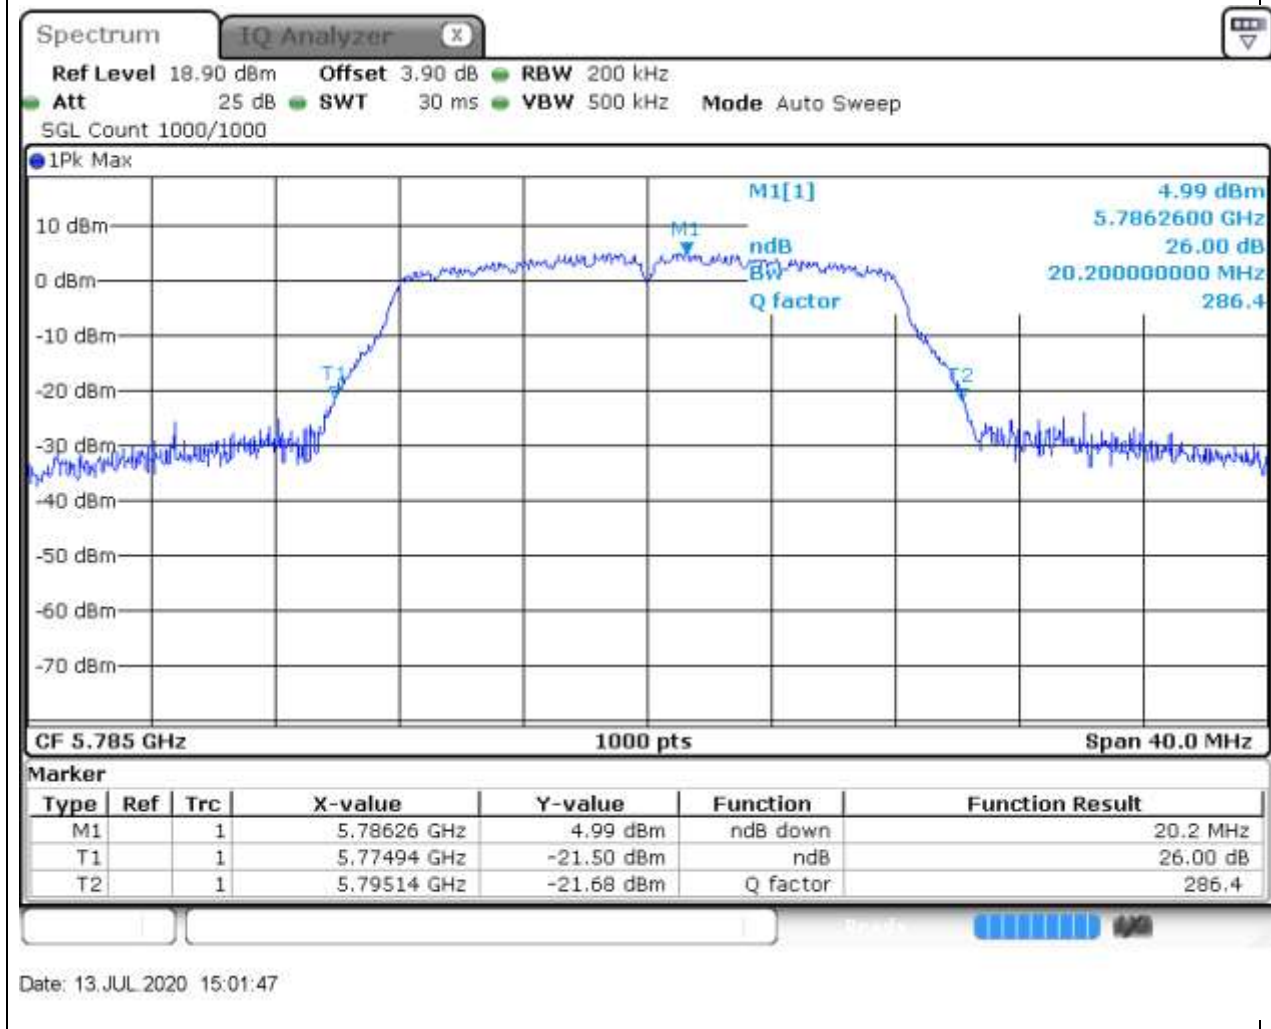

47. 802.11a_20M_Band4_M

47.1. A.2-26dB Bandwidth(NTNV)

Center Frequency (MHz)	XdB Down	RBW (MHz)	Detector	Limit (MHz)	XdB BandWidth (MHz)	Verdict
5785	26	0.2	Peak	0	20.2	Unknown