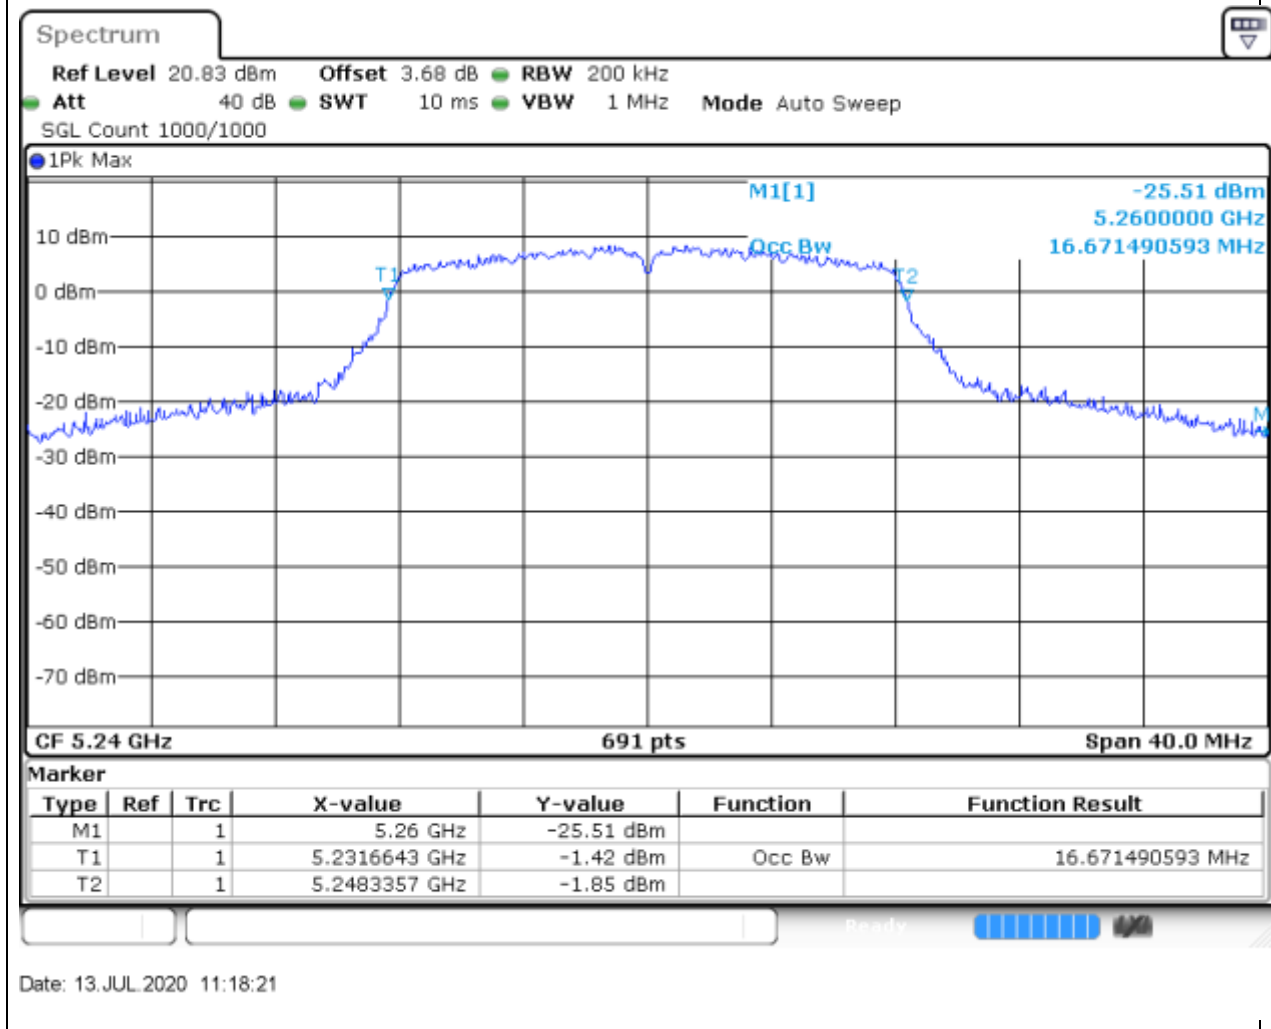

3. 802.11a_20M_Band1_H

3.1. A.2.2-99% Bandwidth(NTNV)

Center Frequency (MHz)	OBW Power (%)	RBW (MHz)	Detector	Limit (MHz)	OBW (MHz)	Verdict
5240	99	0.2	Peak	0	16.671491	Unknown