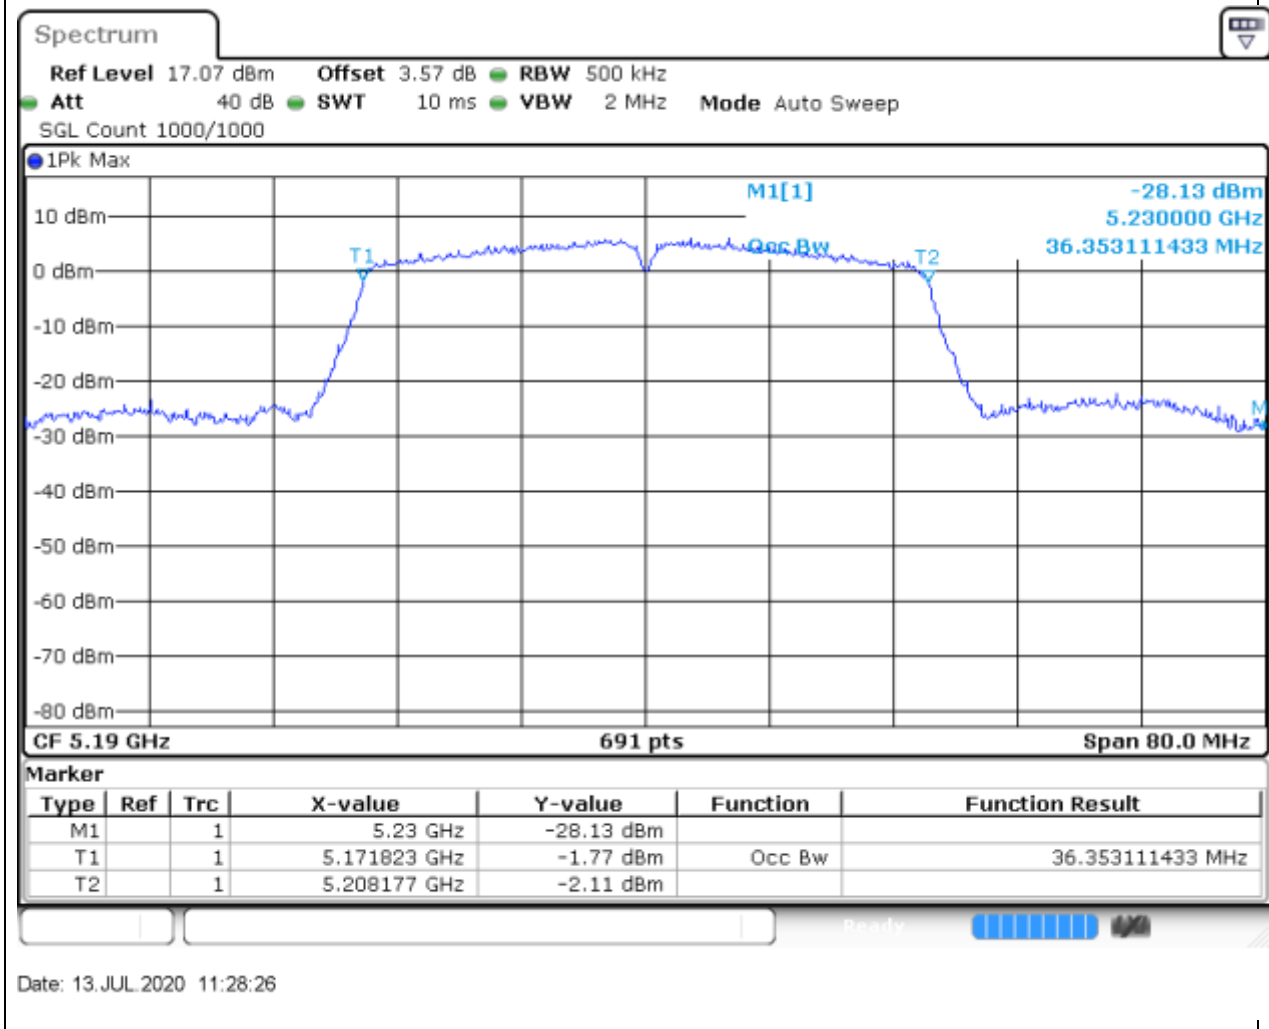

7. 802.11n_40M_Band1_L

7.1. A.2.2-99% Bandwidth(NTNV)

Center Frequency (MHz)	OBW Power (%)	RBW (MHz)	Detector	Limit (MHz)	OBW (MHz)	Verdict
5190	99	0.5	Peak	0	36.353111	Unknown