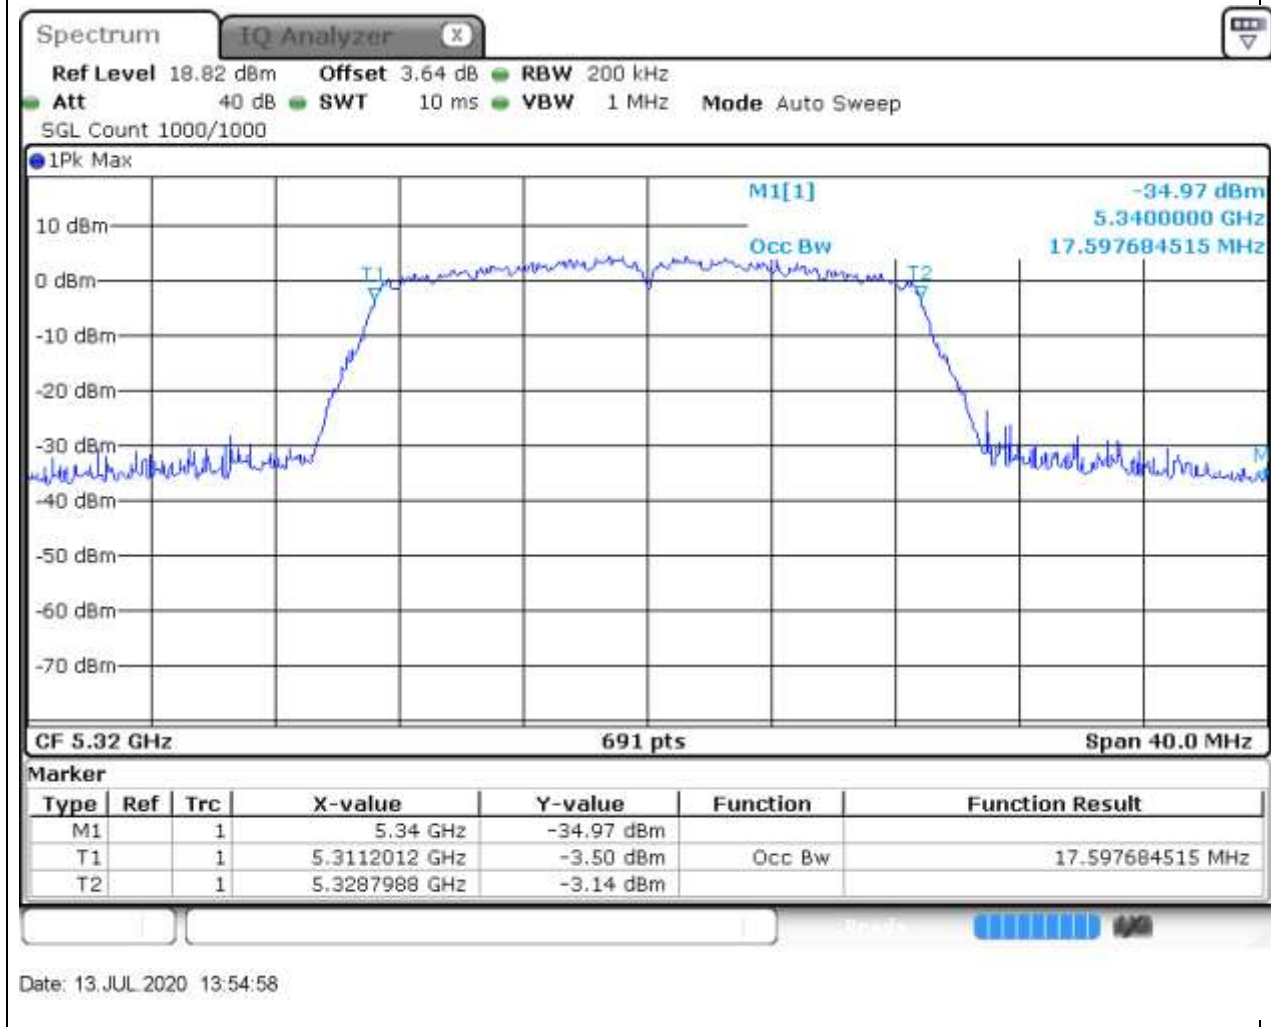

25. 802.11ac_20M_Band2_H

25.1. A.2.2-99% Bandwidth(NTNV)

Center Frequency (MHz)	OBW Power (%)	RBW (MHz)	Detector	Limit (MHz)	OBW (MHz)	Verdict
5320	99	0.2	Peak	0	17.597685	Unknown