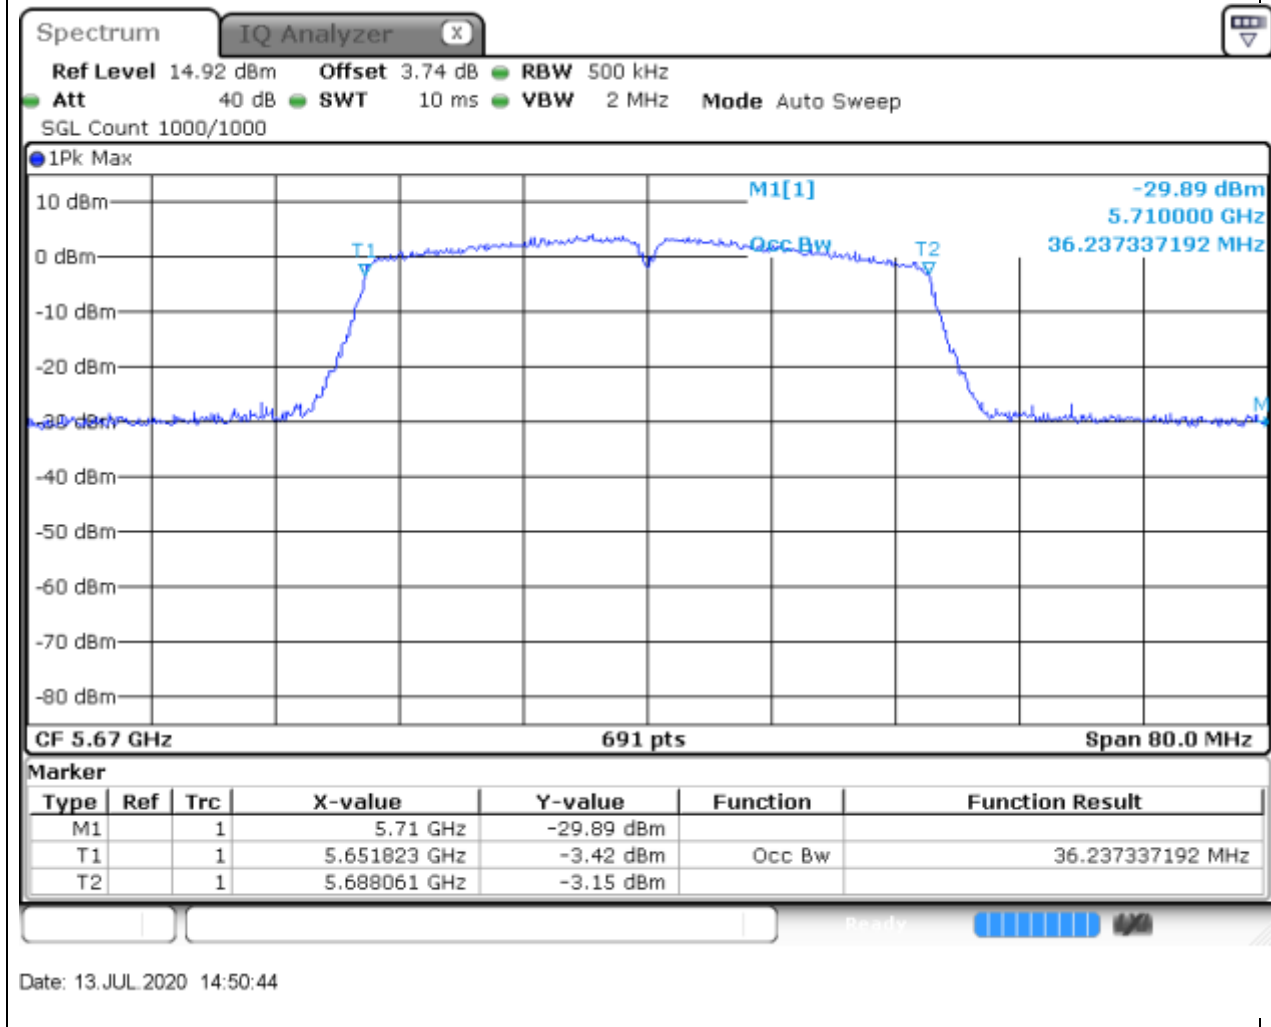

43. 802.11ac_40M_Band3_H

43.1. A.2.2-99% Bandwidth(NTNV)

Center Frequency (MHz)	OBW Power (%)	RBW (MHz)	Detector	Limit (MHz)	OBW (MHz)	Verdict
5670	99	0.5	Peak	0	36.237337	Unknown