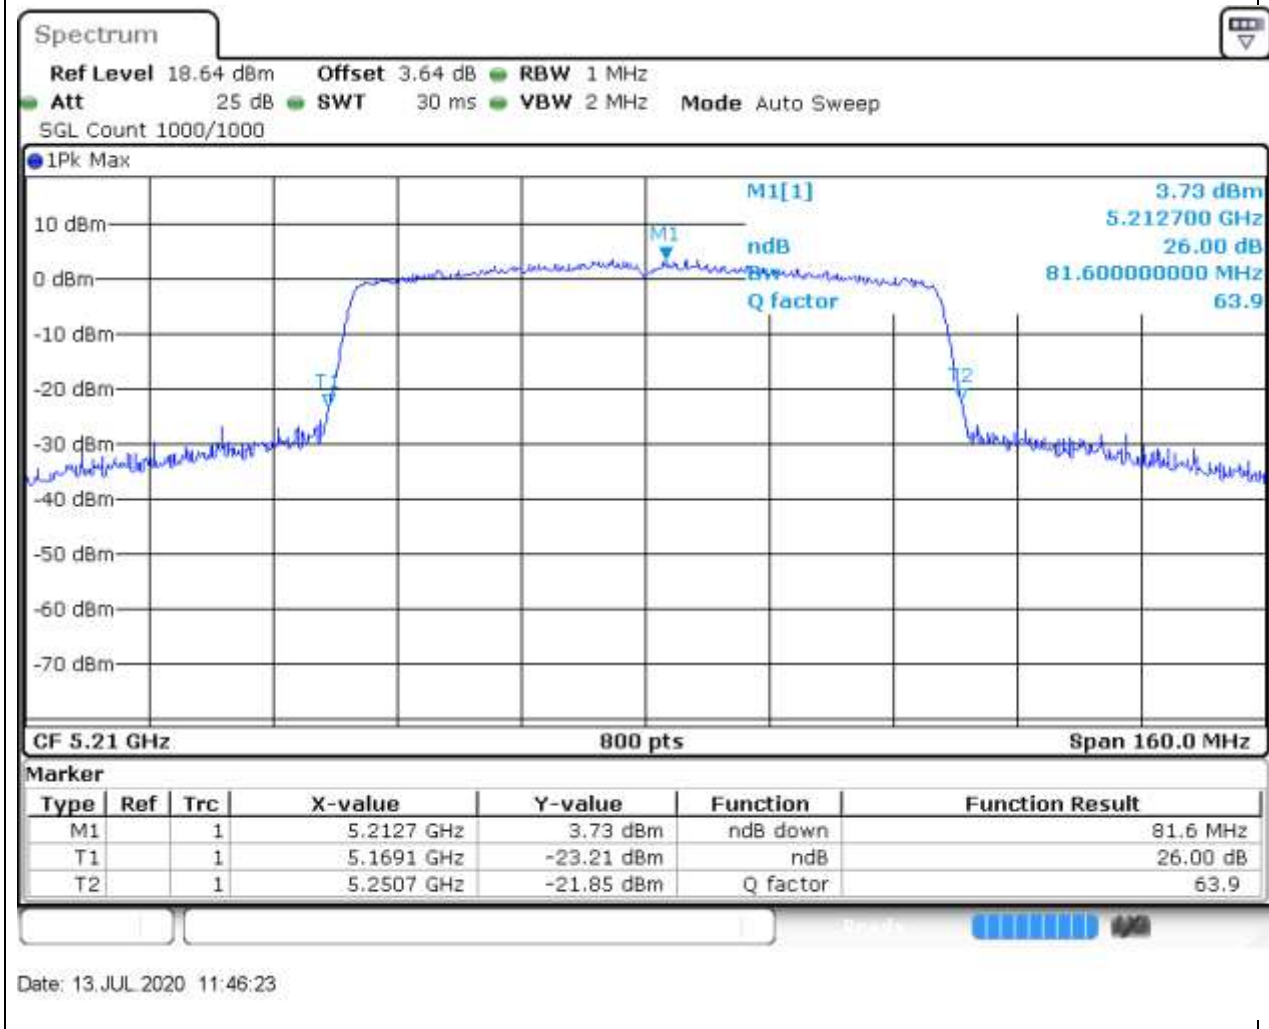

14. 802.11ac_80M_Band1_M

14.1. A.2-26dB Bandwidth(NTNV)

Center Frequency (MHz)	XdB Down	RBW (MHz)	Detector	Limit (MHz)	XdB BandWidth (MHz)	Verdict
5210	26	1	Peak	0	81.6	Unknow