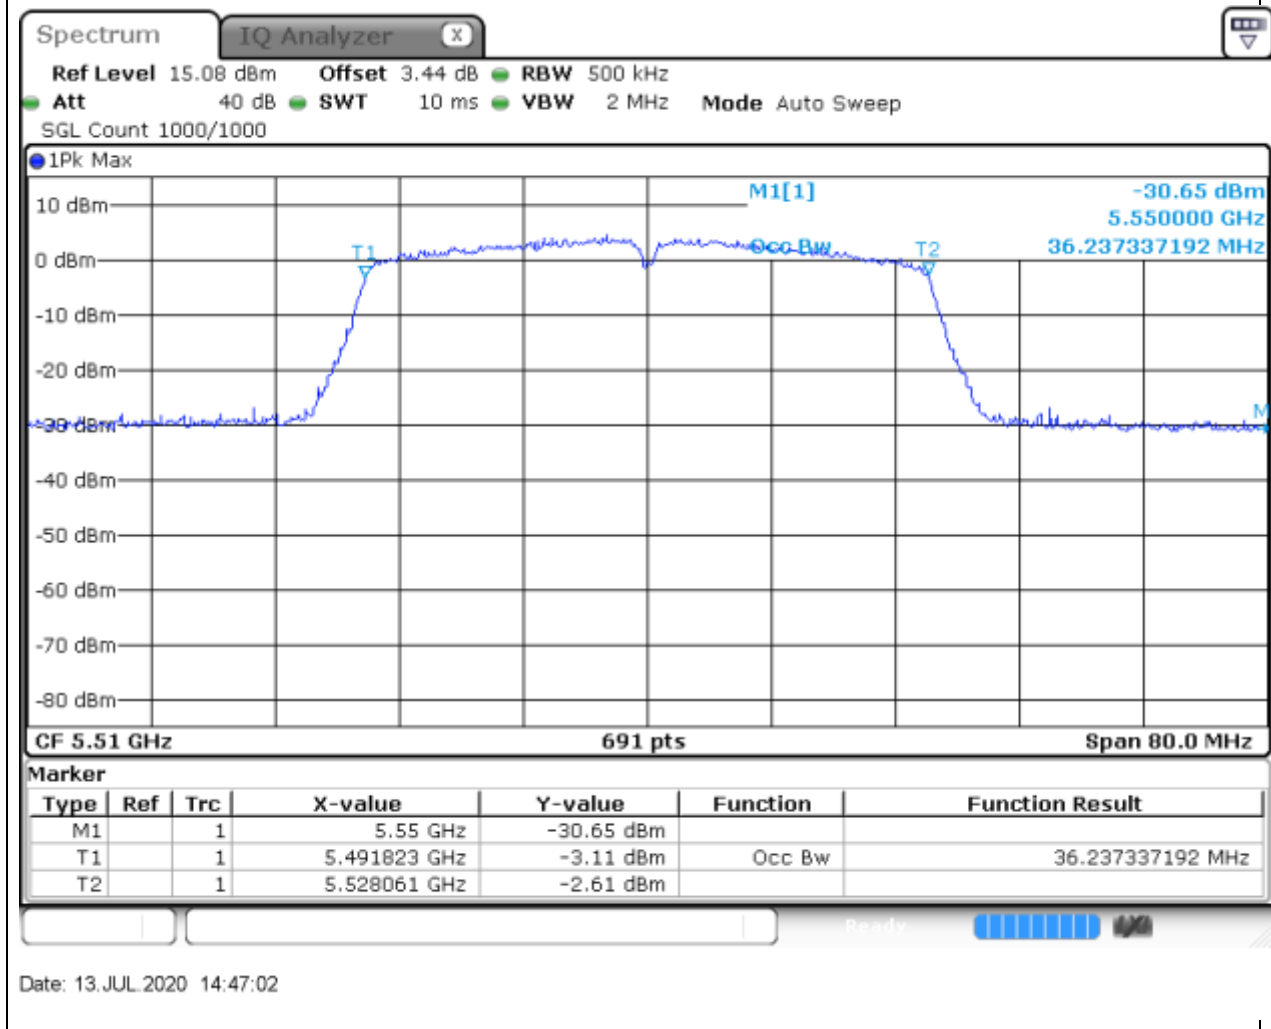

41. 802.11ac_40M_Band3_L

41.1. A.2.2-99% Bandwidth(NTNV)

Center Frequency (MHz)	OBW Power (%)	RBW (MHz)	Detector	Limit (MHz)	OBW (MHz)	Verdict
5510	99	0.5	Peak	0	36.237337	Unknown