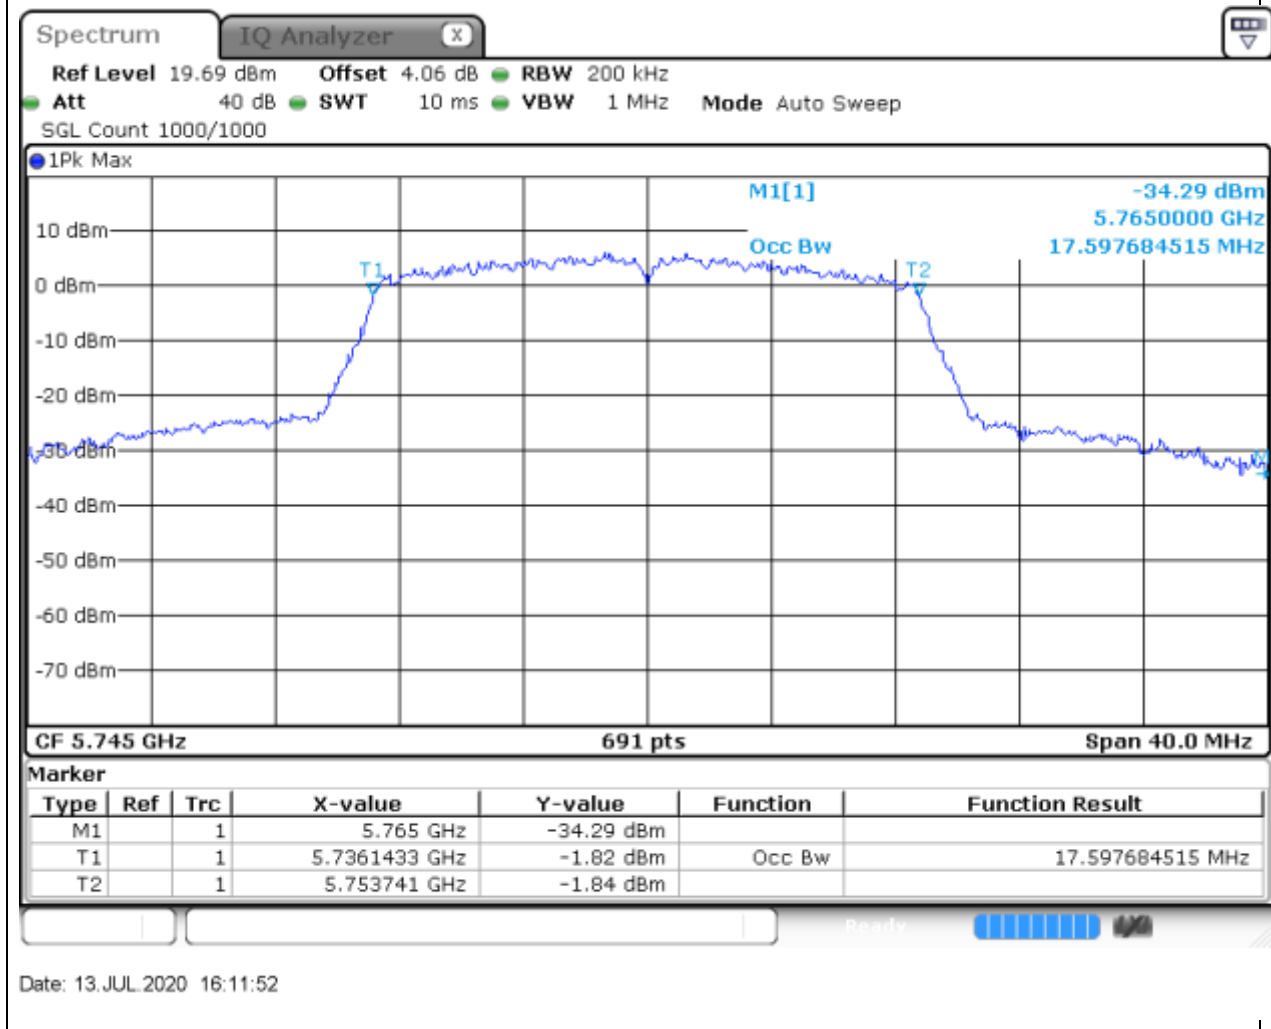

49. 802.11n_20M_Band4_L

49.1. A.2.2-99% Bandwidth(NTNV)

Center Frequency (MHz)	OBW Power (%)	RBW (MHz)	Detector	Limit (MHz)	OBW (MHz)	Verdict
5745	99	0.2	Peak	0	17.597685	Unknown