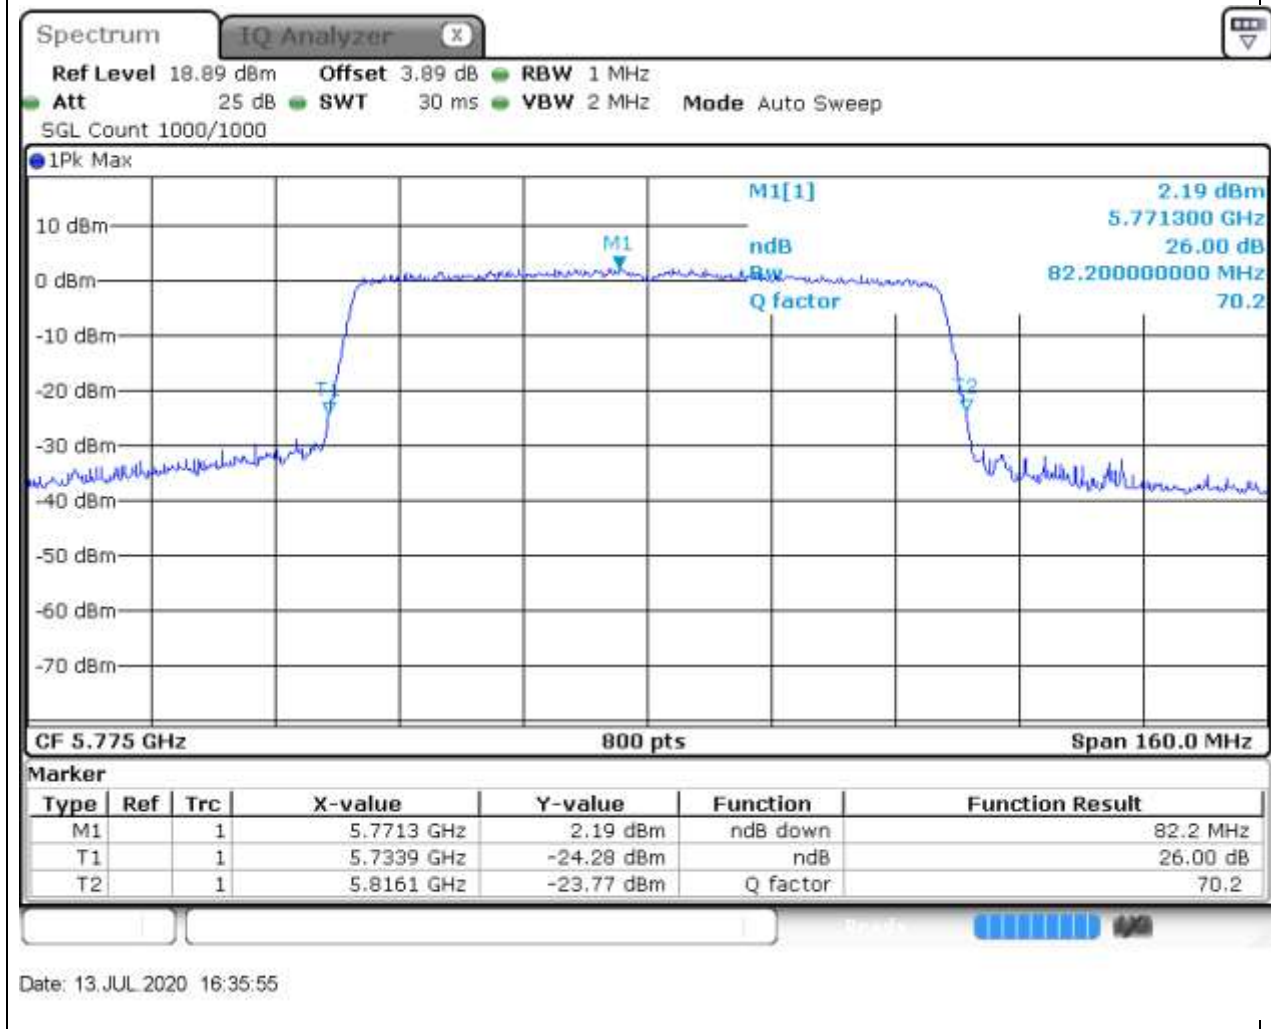

59. 802.11ac_80M_Band4_M

59.1. A.2-26dB Bandwidth(NTNV)

Center Frequency (MHz)	XdB Down	RBW (MHz)	Detector	Limit (MHz)	XdB BandWidth (MHz)	Verdict
5775	26	1	Peak	0	82.2	Unknow