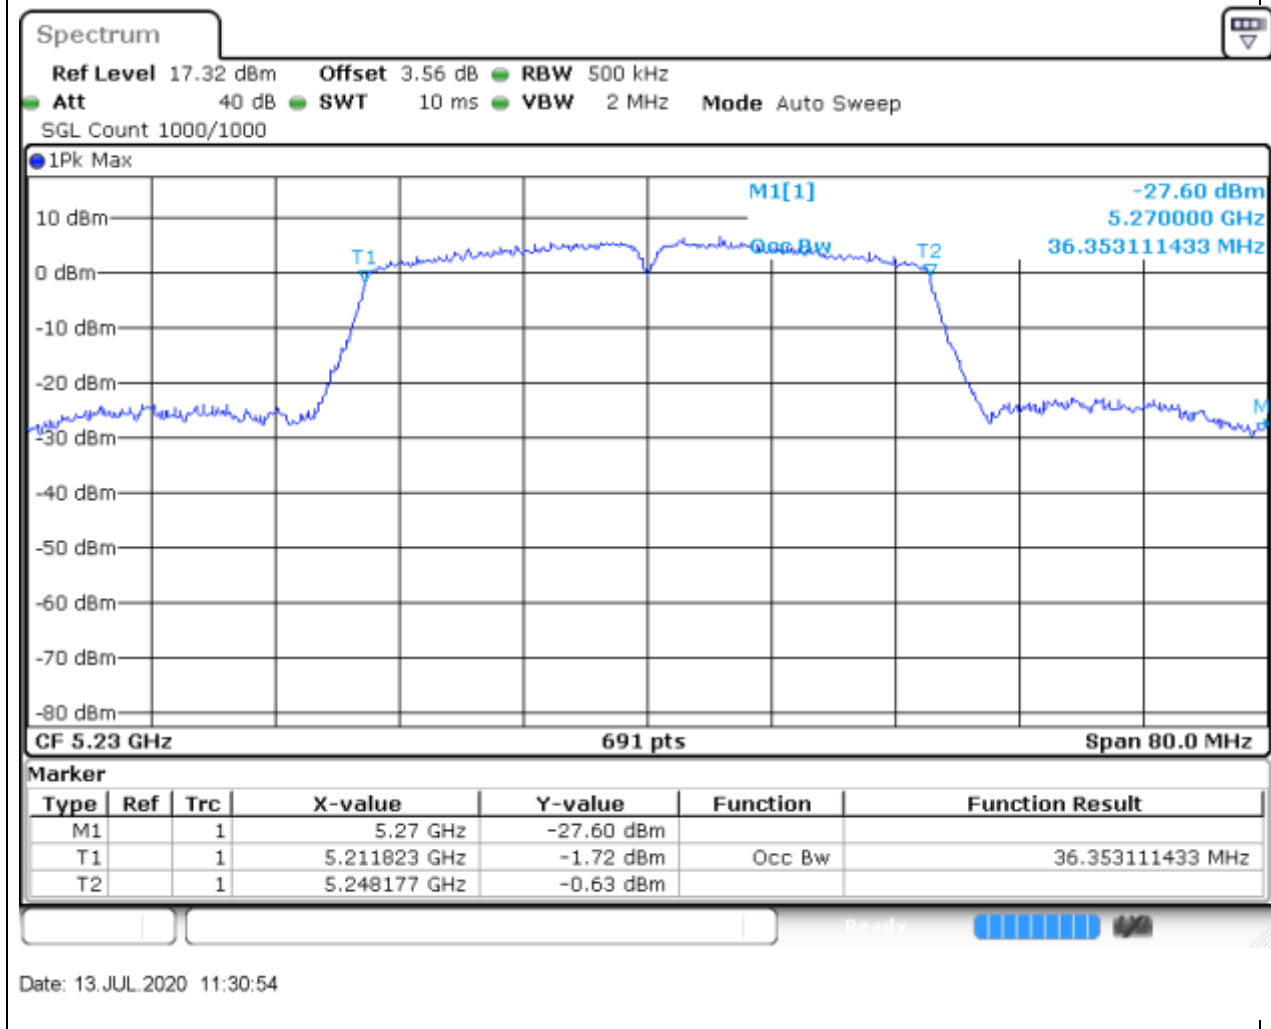

8. 802.11n_40M_Band1_H

8.1. A.2.2-99% Bandwidth(NTNV)

Center Frequency (MHz)	OBW Power (%)	RBW (MHz)	Detector	Limit (MHz)	OBW (MHz)	Verdict
5230	99	0.5	Peak	0	36.353111	Unknown