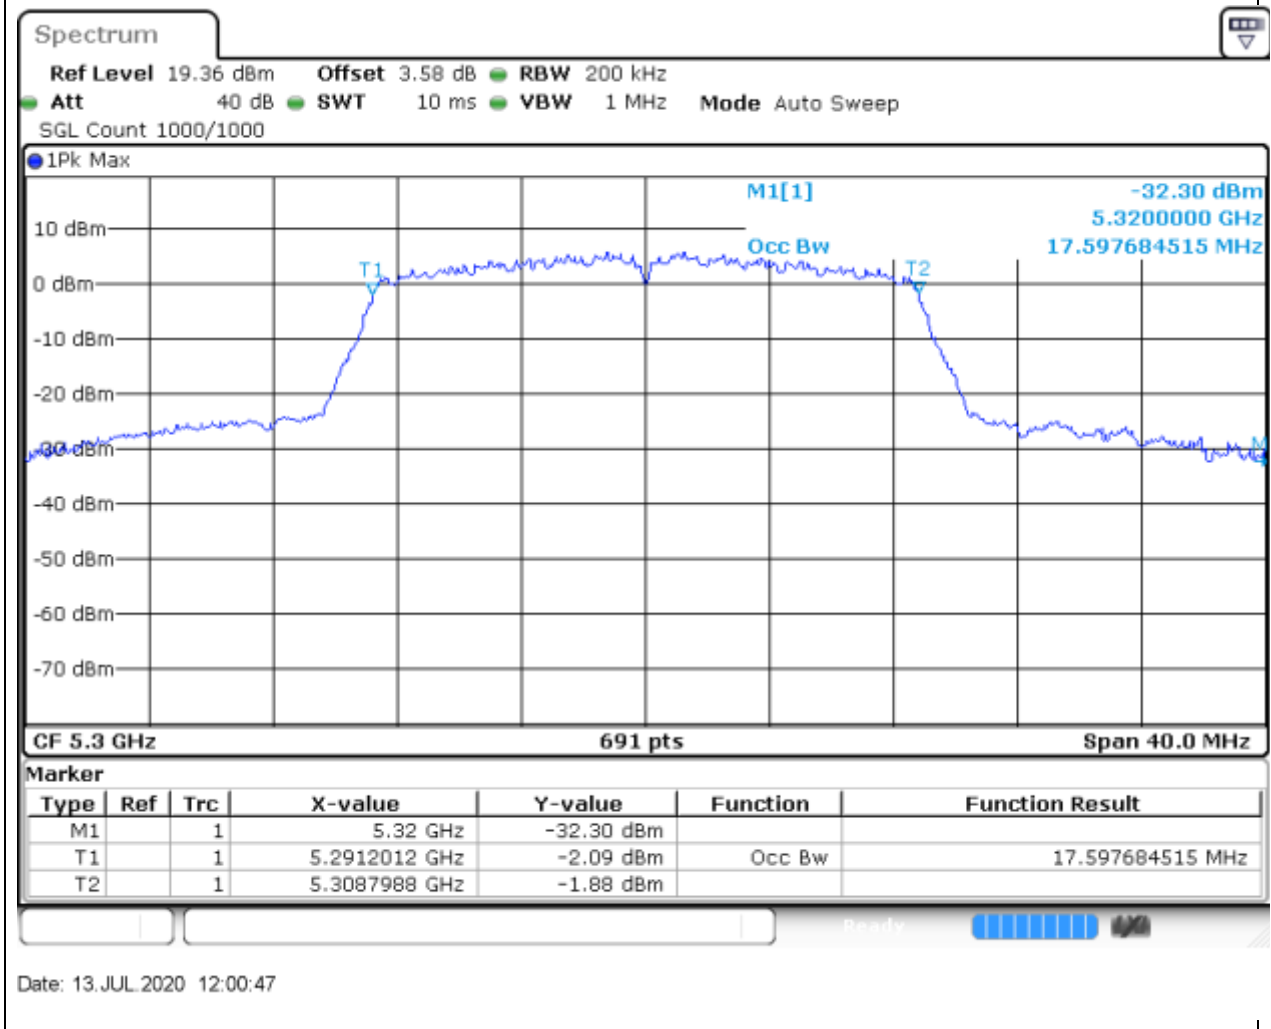

19. 802.11n_20M_Band2_M

19.1. A.2.2-99% Bandwidth(NTNV)

Center Frequency (MHz)	OBW Power (%)	RBW (MHz)	Detector	Limit (MHz)	OBW (MHz)	Verdict
5300	99	0.2	Peak	0	17.597685	Unknown