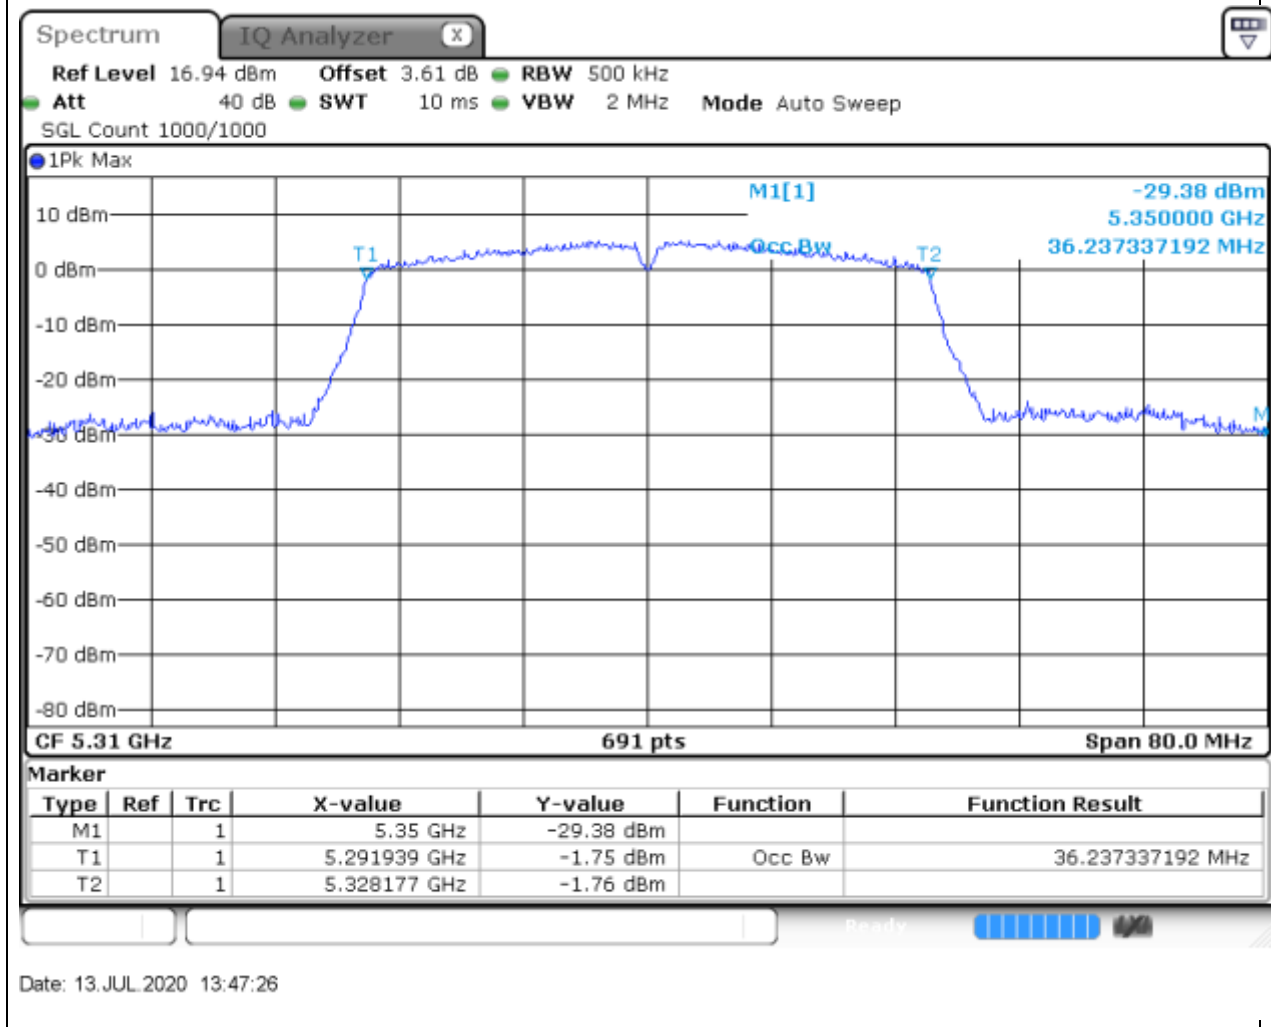

22. 802.11n_40M_Band2_H

22.1. A.2.2-99% Bandwidth(NTNV)

Center Frequency (MHz)	OBW Power (%)	RBW (MHz)	Detector	Limit (MHz)	OBW (MHz)	Verdict
5310	99	0.5	Peak	0	36.237337	Unknown