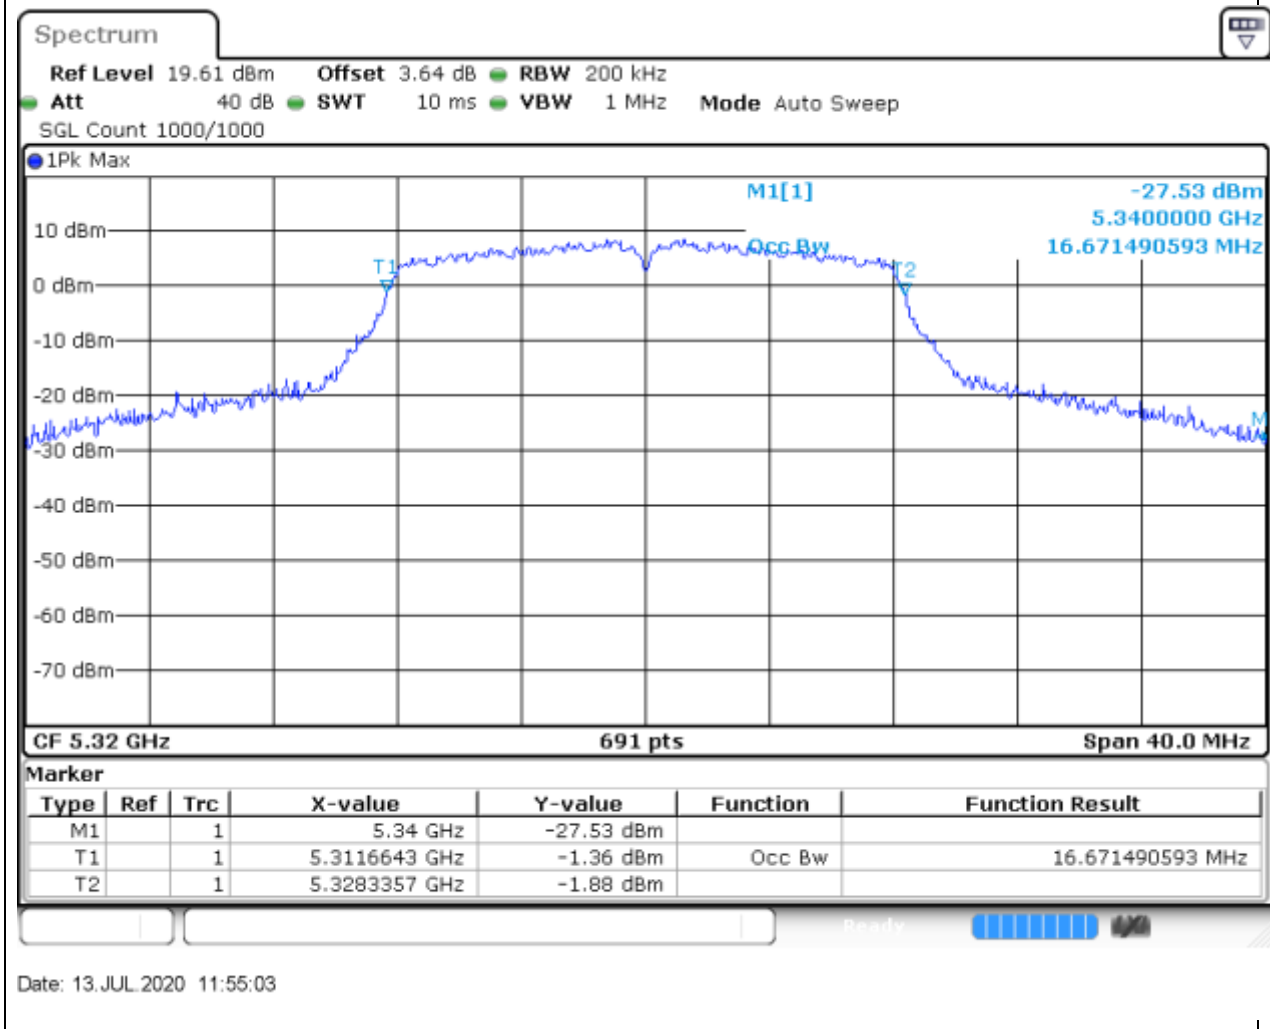

17. 802.11a_20M_Band2_H

17.1. A.2.2-99% Bandwidth(NTNV)

Center Frequency (MHz)	OBW Power (%)	RBW (MHz)	Detector	Limit (MHz)	OBW (MHz)	Verdict
5320	99	0.2	Peak	0	16.671491	Unknown