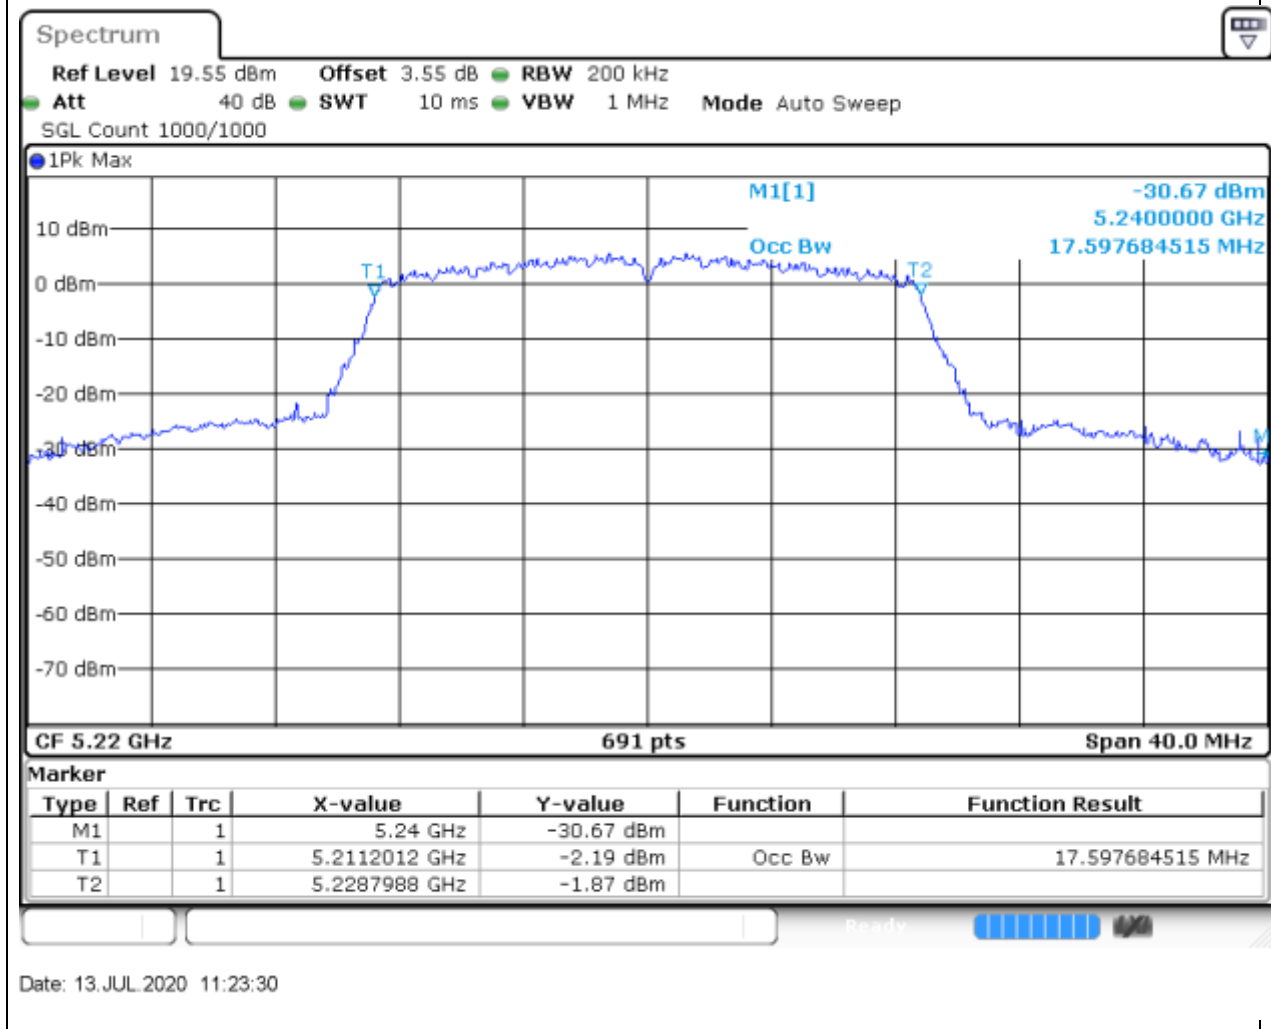

5. 802.11n_20M_Band1_M

5.1. A.2.2-99% Bandwidth(NTNV)

Center Frequency (MHz)	OBW Power (%)	RBW (MHz)	Detector	Limit (MHz)	OBW (MHz)	Verdict
5220	99	0.2	Peak	0	17.597685	Unknown