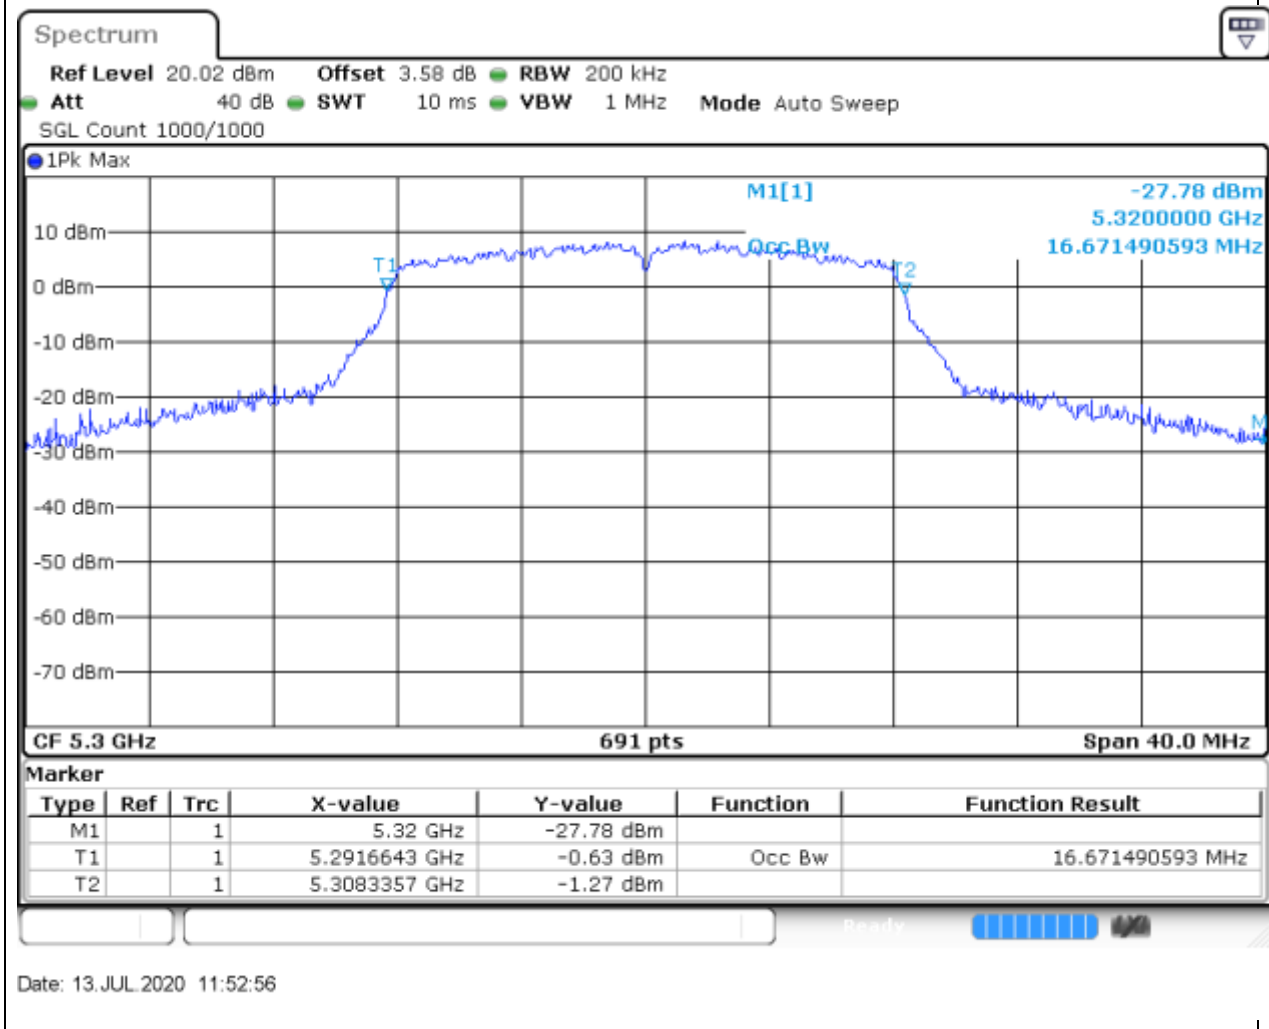

16. 802.11a_20M_Band2_M

16.1. A.2.2-99% Bandwidth(NTNV)

Center Frequency (MHz)	OBW Power (%)	RBW (MHz)	Detector	Limit (MHz)	OBW (MHz)	Verdict
5300	99	0.2	Peak	0	16.671491	Unknown