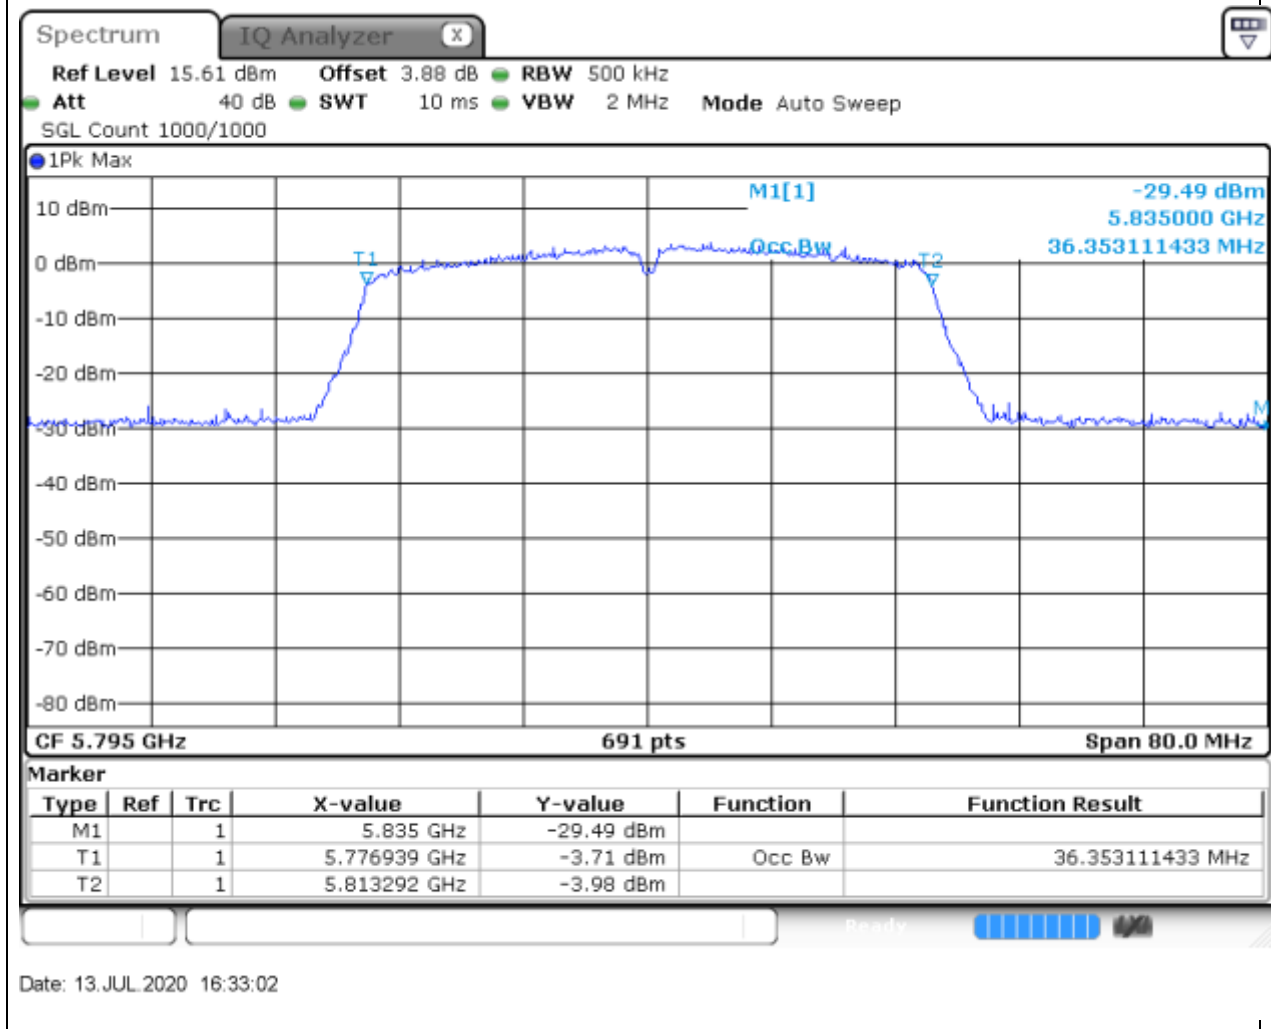

58. 802.11ac_40M_Band4_H

58.1. A.2.2-99% Bandwidth(NTNV)

Center Frequency (MHz)	OBW Power (%)	RBW (MHz)	Detector	Limit (MHz)	OBW (MHz)	Verdict
5795	99	0.5	Peak	0	36.353111	Unknown