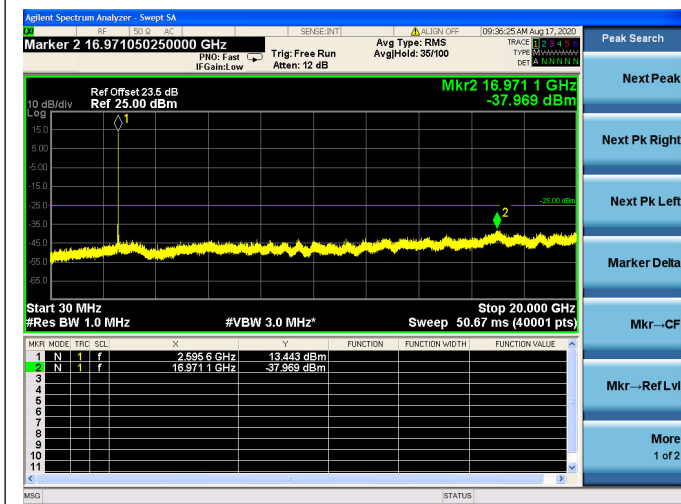

LTE Band 41 CSE

5MHz/QPSK/Low CH

5MHz/16QAM/Low CH

5MHz/64QAM/Low CH

5MHz/QPSK/Mid CH

5MHz/16QAM/Mid CH

5MHz/64QAM/Mid CH

5MHz/QPSK/High CH

5MHz/16QAM/High CH

5MHz/64QAM/High CH

10MHz/QPSK/Low CH

10MHz/16QAM/Low CH

10MHz/64QAM/Low CH