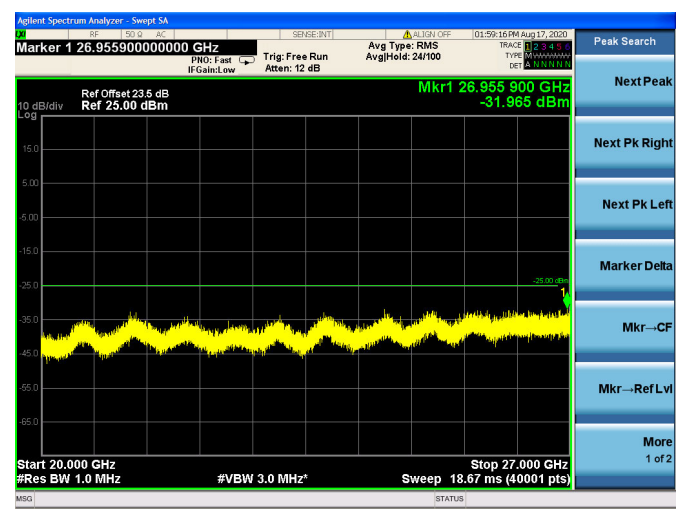

LTE Band 41 CSE

5MHz/QPSK/Low CH

5MHz/16QAM/Low CH

5MHz/64QAM/Low CH

5MHz/QPSK/Mid CH

5MHz/16QAM/Mid CH

5MHz/64QAM/Mid CH

5MHz/QPSK/High CH