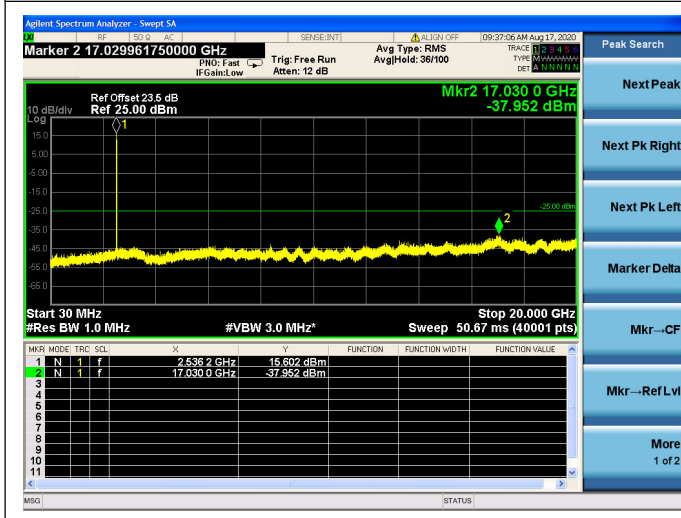

LTE Band 41 CSE

5MHz/QPSK/Low CH

5MHz/16QAM/Low CH

5MHz/64QAM/Low CH

5MHz/QPSK/Mid CH

5MHz/16QAM/Mid CH

5MHz/64QAM/Mid CH

5MHz/QPSK/High CH

5MHz/16QAM/High CH

5MHz/64QAM/High CH

10MHz/QPSK/Low CH

10MHz/16QAM/Low CH

10MHz/64QAM/Low CH