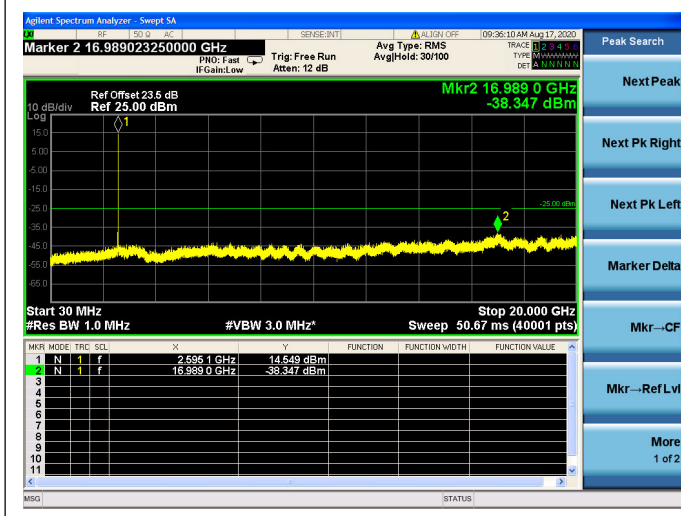

LTE Band 41 CSE

5MHz/QPSK/Low CH

5MHz/16QAM/Low CH

5MHz/64QAM/Low CH

5MHz/QPSK/Mid CH

5MHz/16QAM/Mid CH

5MHz/64QAM/Mid CH

5MHz/QPSK/High CH

5MHz/16QAM/High CH

5MHz/64QAM/High CH

10MHz/QPSK/Low CH

10MHz/16QAM/Low CH

10MHz/64QAM/Low CH