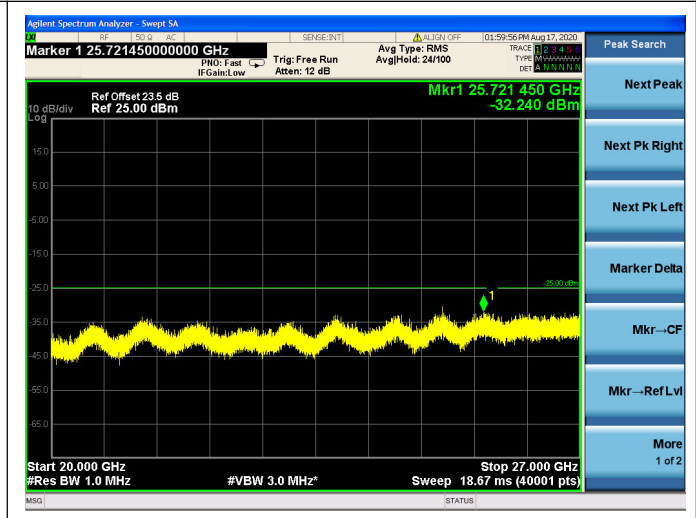

LTE Band 41 CSE

5MHz/QPSK/Low CH

5MHz/16QAM/Low CH

5MHz/64QAM/Low CH

5MHz/QPSK/Mid CH

5MHz/16QAM/Mid CH

5MHz/64QAM/Mid CH

5MHz/QPSK/High CH

5MHz/16QAM/High CH

5MHz/64QAM/High CH

10MHz/QPSK/Low CH

10MHz/16QAM/Low CH

10MHz/64QAM/Low CH