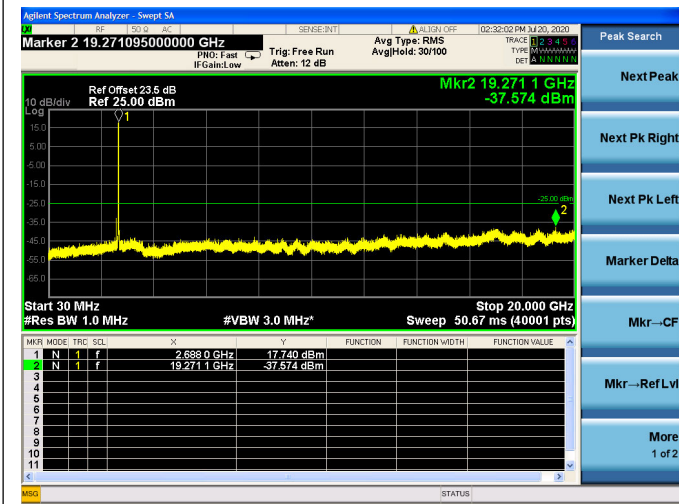

LTE Band 41 CSE

5MHz/QPSK/Low CH

5MHz/16QAM/Low CH

5MHz/64QAM/Low CH

5MHz/QPSK/Mid CH

5MHz/16QAM/Mid CH

5MHz/64QAM/Mid CH

5MHz/QPSK/High CH

5MHz/16QAM/High CH

5MHz/64QAM/High CH

10MHz/QPSK/Low CH

10MHz/16QAM/Low CH

10MHz/64QAM/Low CH