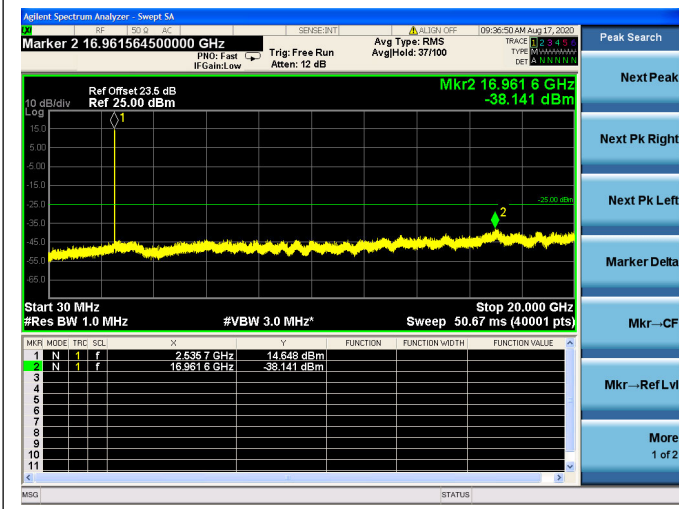

LTE Band 41 CSE

5MHz/QPSK/Low CH

5MHz/16QAM/Low CH

5MHz/64QAM/Low CH

5MHz/QPSK/Mid CH

5MHz/16QAM/Mid CH

5MHz/64QAM/Mid CH

5MHz/QPSK/High CH

5MHz/16QAM/High CH

5MHz/64QAM/High CH

10MHz/QPSK/Low CH

10MHz/16QAM/Low CH

10MHz/64QAM/Low CH