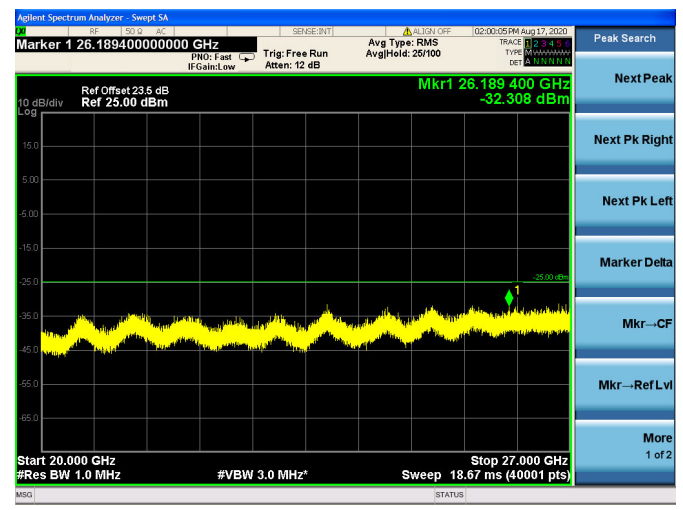

LTE Band 41 CSE

5MHz/QPSK/Low CH

5MHz/16QAM/Low CH

5MHz/64QAM/Low CH

5MHz/QPSK/Mid CH

5MHz/16QAM/Mid CH

5MHz/64QAM/Mid CH

5MHz/QPSK/High CH

5MHz/16QAM/High CH

5MHz/64QAM/High CH

10MHz/QPSK/Low CH

10MHz/16QAM/Low CH

10MHz/64QAM/Low CH