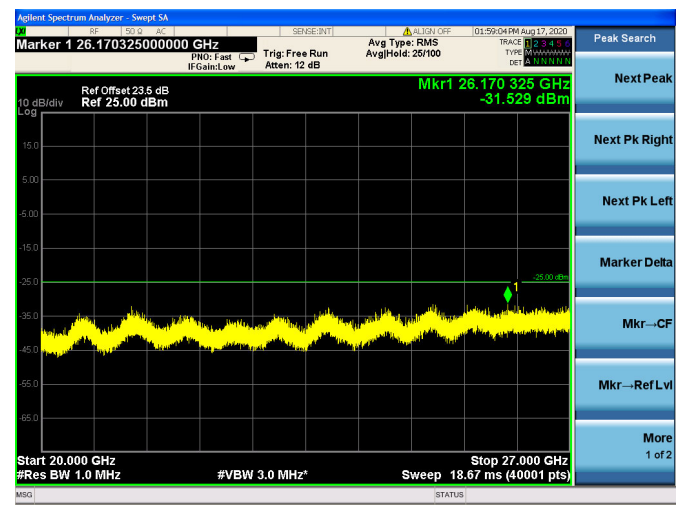

LTE Band 41 CSE

5MHz/QPSK/Low CH

5MHz/16QAM/Low CH

5MHz/64QAM/Low CH

5MHz/QPSK/Mid CH

5MHz/16QAM/Mid CH

5MHz/64QAM/Mid CH

5MHz/QPSK/High CH

5MHz/16QAM/High CH

5MHz/64QAM/High CH

10MHz/QPSK/Low CH

10MHz/16QAM/Low CH

10MHz/64QAM/Low CH