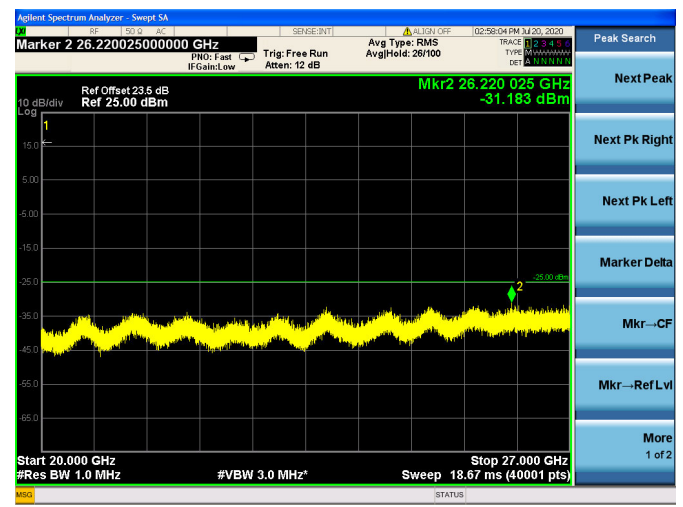

LTE Band 41 CSE

5MHz/QPSK/Low CH

5MHz/16QAM/Low CH

5MHz/64QAM/Low CH

5MHz/QPSK/Mid CH

5MHz/16QAM/Mid CH

5MHz/64QAM/Mid CH

5MHz/QPSK/High CH

5MHz/16QAM/High CH

5MHz/64QAM/High CH

10MHz/QPSK/Low CH

10MHz/16QAM/Low CH

10MHz/64QAM/Low CH