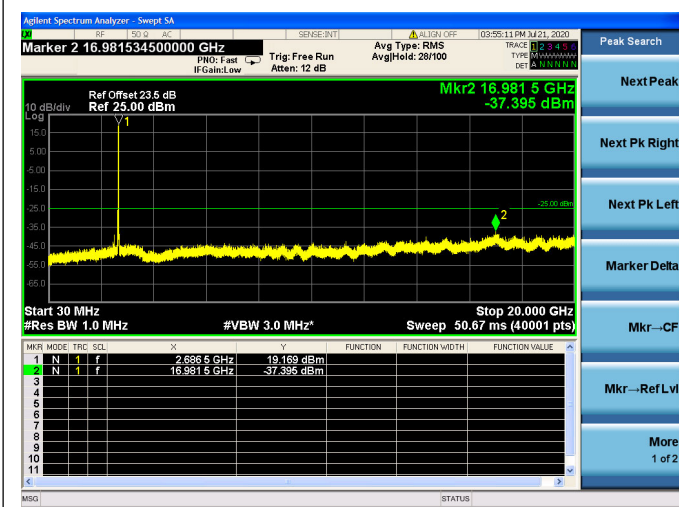

LTE Band 41 CSE

5MHz/QPSK/Low CH

5MHz/16QAM/Low CH

5MHz/64QAM/Low CH

5MHz/QPSK/Mid CH

5MHz/16QAM/Mid CH

5MHz/64QAM/Mid CH

5MHz/QPSK/High CH

5MHz/16QAM/High CH

5MHz/64QAM/High CH

10MHz/QPSK/Low CH

10MHz/16QAM/Low CH

10MHz/64QAM/Low CH