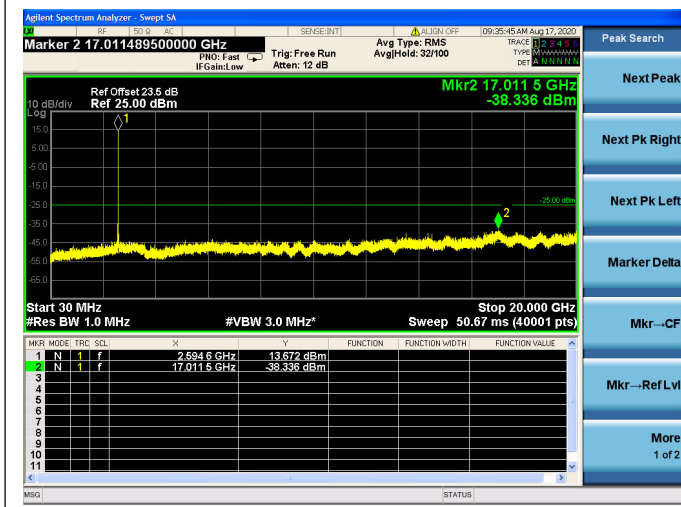

LTE Band 41 CSE

5MHz/QPSK/Low CH

5MHz/16QAM/Low CH

5MHz/64QAM/Low CH

5MHz/QPSK/Mid CH

5MHz/16QAM/Mid CH

5MHz/64QAM/Mid CH

5MHz/QPSK/High CH

5MHz/16QAM/High CH

5MHz/64QAM/High CH

10MHz/QPSK/Low CH

10MHz/16QAM/Low CH

10MHz/64QAM/Low CH