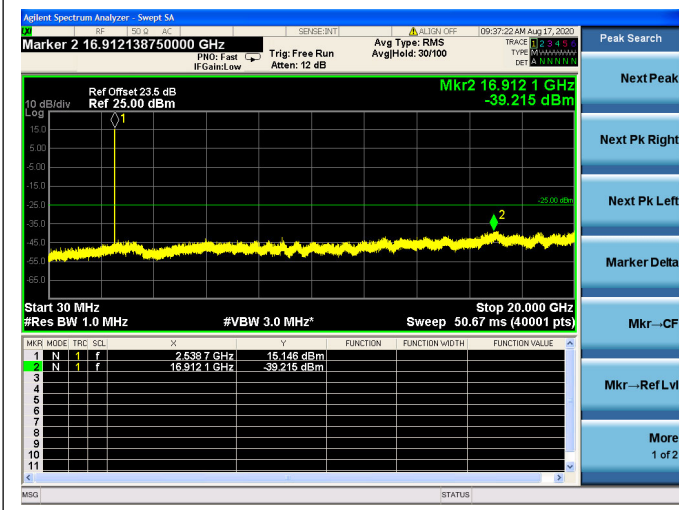

LTE Band 41 CSE

5MHz/QPSK/Low CH

5MHz/16QAM/Low CH

5MHz/64QAM/Low CH

5MHz/QPSK/Mid CH

5MHz/16QAM/Mid CH

5MHz/64QAM/Mid CH

5MHz/QPSK/High CH

5MHz/16QAM/High CH

5MHz/64QAM/High CH

10MHz/QPSK/Low CH

10MHz/16QAM/Low CH

10MHz/64QAM/Low CH