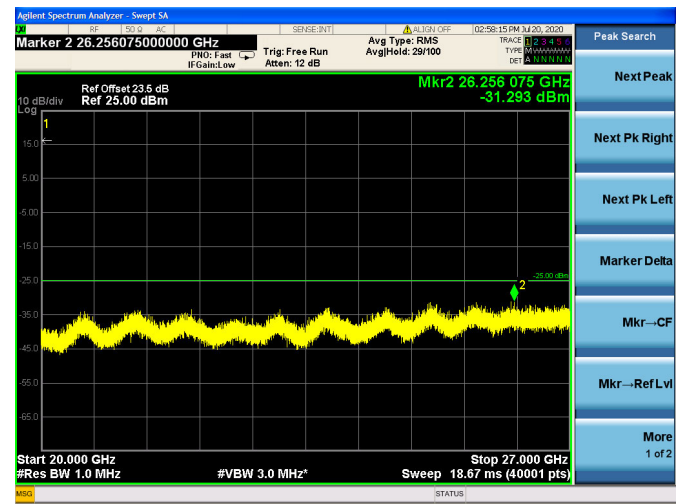

LTE Band 41 CSE

5MHz/QPSK/Low CH

5MHz/16QAM/Low CH

5MHz/64QAM/Low CH

5MHz/QPSK/Mid CH

5MHz/16QAM/Mid CH

5MHz/64QAM/Mid CH

5MHz/QPSK/High CH

5MHz/16QAM/High CH

5MHz/64QAM/High CH

10MHz/QPSK/Low CH

10MHz/16QAM/Low CH

10MHz/64QAM/Low CH