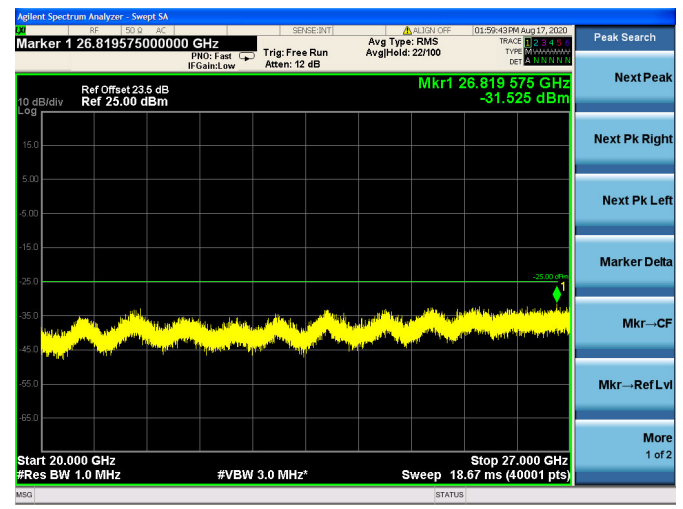

LTE Band 41 CSE

5MHz/QPSK/Low CH

5MHz/16QAM/Low CH

5MHz/64QAM/Low CH

5MHz/QPSK/Mid CH

5MHz/16QAM/Mid CH

5MHz/64QAM/Mid CH

5MHz/QPSK/High CH

5MHz/16QAM/High CH

5MHz/64QAM/High CH

10MHz/QPSK/Low CH

10MHz/16QAM/Low CH

10MHz/64QAM/Low CH