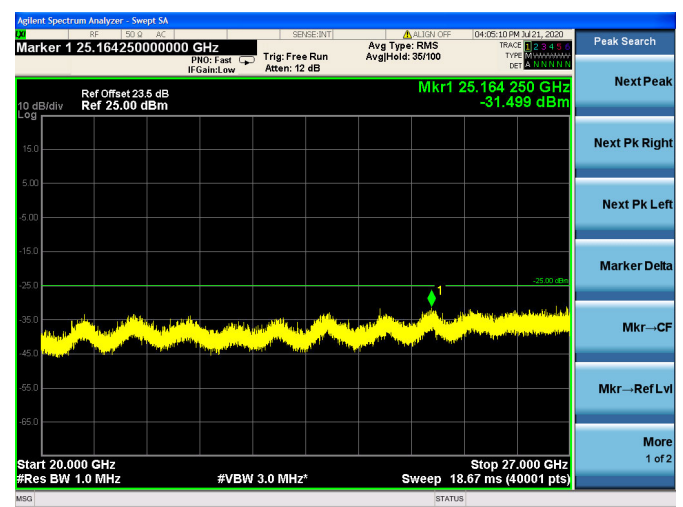

LTE Band 41 CSE

5MHz/QPSK/Low CH

5MHz/16QAM/Low CH

5MHz/64QAM/Low CH

5MHz/QPSK/Mid CH

5MHz/16QAM/Mid CH

5MHz/64QAM/Mid CH

5MHz/QPSK/High CH

5MHz/16QAM/High CH

5MHz/64QAM/High CH

10MHz/QPSK/Low CH

10MHz/16QAM/Low CH

10MHz/64QAM/Low CH