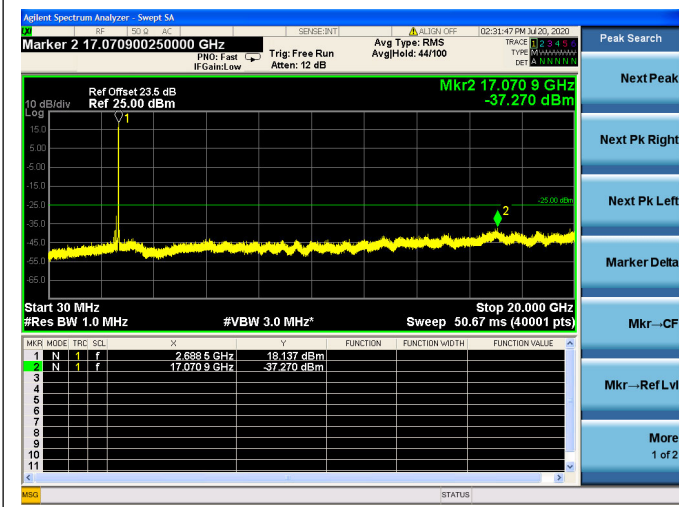

LTE Band 41 CSE

5MHz/QPSK/Low CH

5MHz/16QAM/Low CH

5MHz/64QAM/Low CH

5MHz/QPSK/Mid CH

5MHz/16QAM/Mid CH

5MHz/64QAM/Mid CH

5MHz/QPSK/High CH

5MHz/16QAM/High CH

5MHz/64QAM/High CH

10MHz/QPSK/Low CH

10MHz/16QAM/Low CH

10MHz/64QAM/Low CH