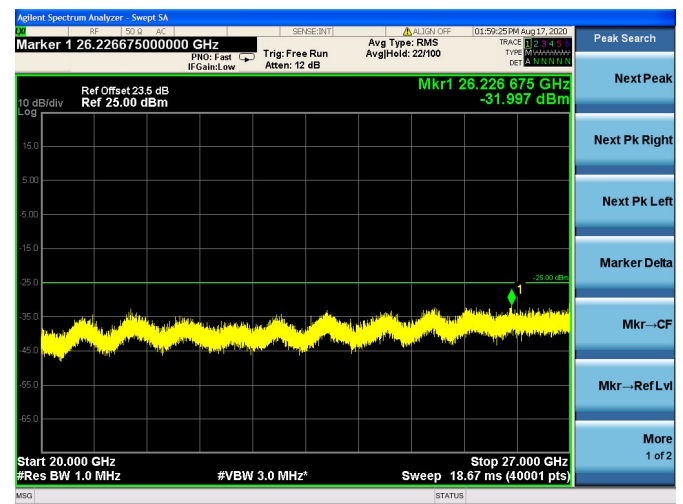

LTE Band 41 CSE

5MHz/QPSK/Low CH

5MHz/16QAM/Low CH

5MHz/64QAM/Low CH

5MHz/QPSK/Mid CH

5MHz/16QAM/Mid CH

5MHz/64QAM/Mid CH

5MHz/QPSK/High CH

5MHz/16QAM/High CH

5MHz/64QAM/High CH

10MHz/QPSK/Low CH

10MHz/16QAM/Low CH

10MHz/64QAM/Low CH