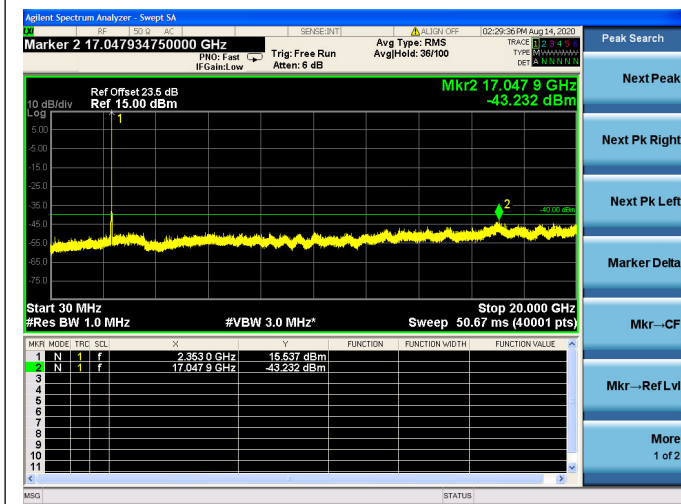

LTE Band 40(2350MHz ~ 2360MHz) CSE  
5MHz/QPSK/Low CH

5MHz/16QAM/Low CH

5MHz/64QAM/Low CH

5MHz/QPSK/Mid CH

5MHz/16QAM/Mid CH

5MHz/64QAM/Mid CH

5MHz/QPSK/High CH

5MHz/16QAM/High CH

5MHz/64QAM/High CH

10MHz/QPSK/Mid CH

10MHz/16QAM/Mid CH

10MHz/64QAM/Mid CH