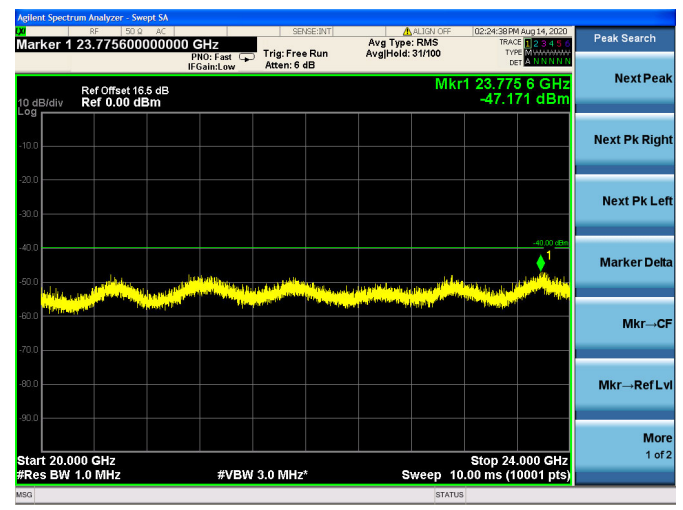

LTE Band 40(2350MHz ~ 2360MHz) CSE  
5MHz/QPSK/Low CH

5MHz/16QAM/Low CH

5MHz/64QAM/Low CH

5MHz/QPSK/Mid CH

5MHz/16QAM/Mid CH

5MHz/64QAM/Mid CH

5MHz/QPSK/High CH

5MHz/16QAM/High CH

5MHz/64QAM/High CH

10MHz/QPSK/Mid CH

10MHz/16QAM/Mid CH

10MHz/64QAM/Mid CH