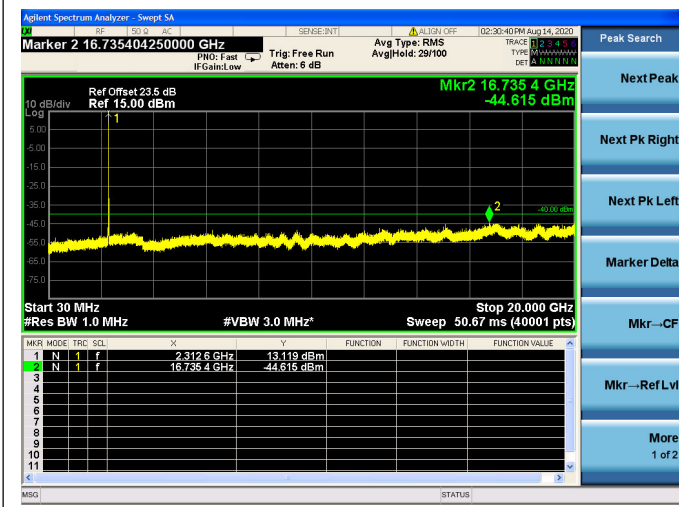

LTE Band 40(2350MHz ~ 2360MHz) CSE  
5MHz/QPSK/Low CH

5MHz/16QAM/Low CH

5MHz/64QAM/Low CH

5MHz/QPSK/Mid CH

5MHz/16QAM/Mid CH

5MHz/64QAM/Mid CH

5MHz/QPSK/High CH

5MHz/16QAM/High CH

5MHz/64QAM/High CH

10MHz/QPSK/Mid CH

10MHz/16QAM/Mid CH

10MHz/64QAM/Mid CH