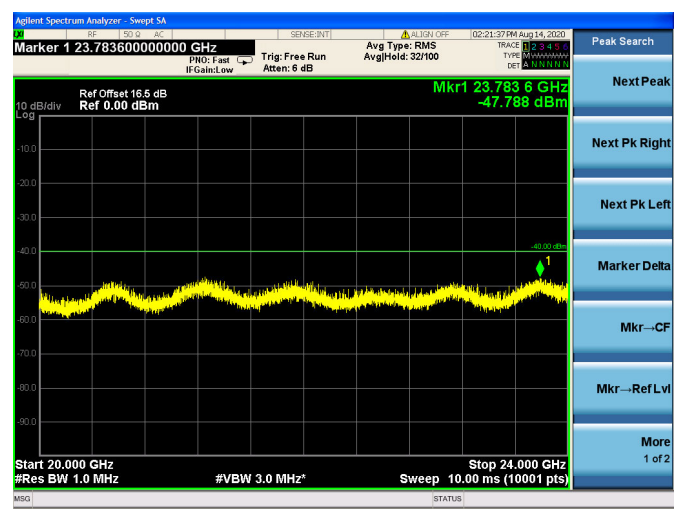

LTE Band 40(2350MHz ~ 2360MHz) CSE  
5MHz/QPSK/Low CH

5MHz/16QAM/Low CH

5MHz/64QAM/Low CH

5MHz/QPSK/Mid CH

5MHz/16QAM/Mid CH

5MHz/64QAM/Mid CH

5MHz/QPSK/High CH

5MHz/16QAM/High CH