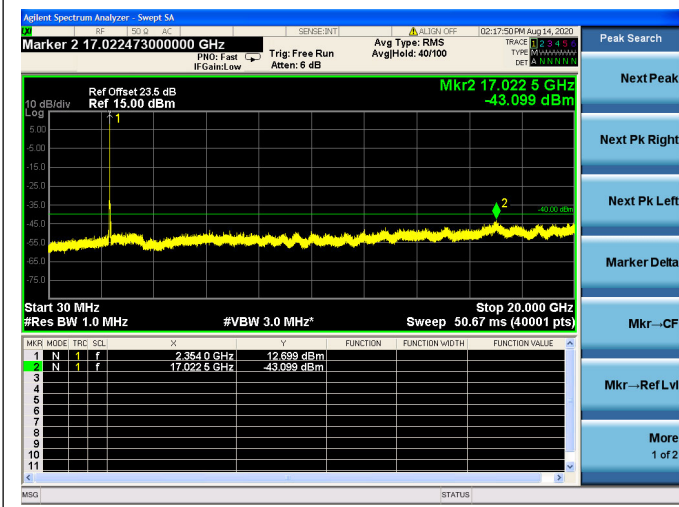

LTE Band 40(2350MHz ~ 2360MHz) CSE  
5MHz/QPSK/Low CH

5MHz/16QAM/Low CH

5MHz/64QAM/Low CH

5MHz/QPSK/Mid CH

5MHz/16QAM/Mid CH

5MHz/64QAM/Mid CH

5MHz/QPSK/High CH

5MHz/16QAM/High CH

5MHz/64QAM/High CH

10MHz/QPSK/Mid CH

10MHz/16QAM/Mid CH

10MHz/64QAM/Mid CH