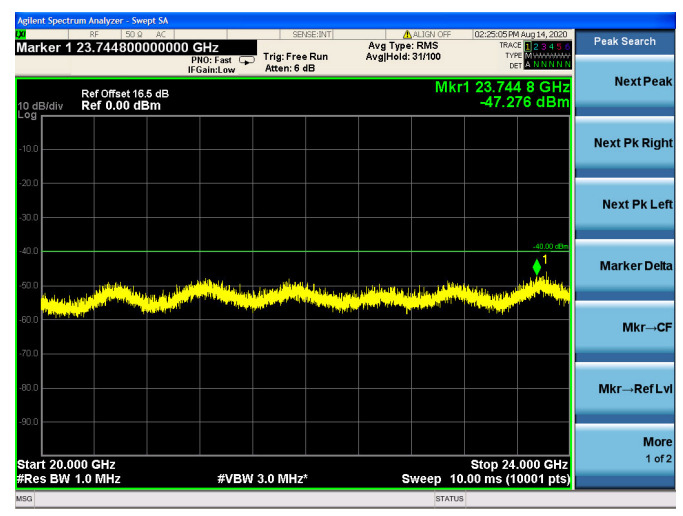

LTE Band 40(2350MHz ~ 2360MHz) CSE  
5MHz/QPSK/Low CH

5MHz/16QAM/Low CH

5MHz/64QAM/Low CH

5MHz/QPSK/Mid CH

5MHz/16QAM/Mid CH

5MHz/64QAM/Mid CH

5MHz/QPSK/High CH

5MHz/16QAM/High CH

5MHz/64QAM/High CH

10MHz/QPSK/Mid CH

10MHz/16QAM/Mid CH

10MHz/64QAM/Mid CH