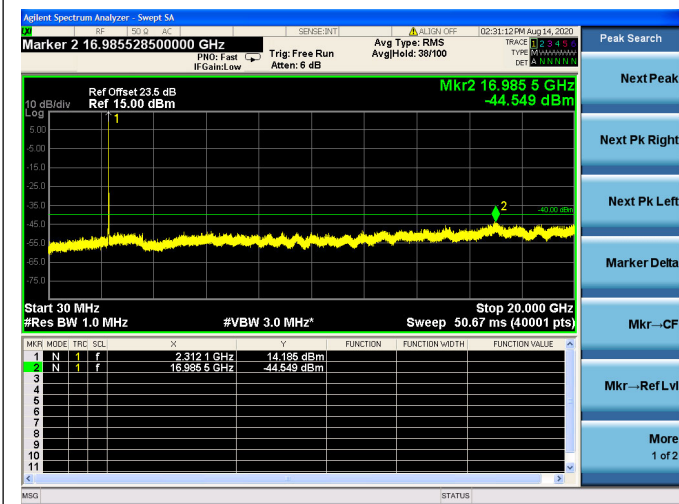

LTE Band 40(2350MHz ~ 2360MHz) CSE  
5MHz/QPSK/Low CH

5MHz/16QAM/Low CH

5MHz/64QAM/Low CH

5MHz/QPSK/Mid CH

5MHz/16QAM/Mid CH

5MHz/64QAM/Mid CH

5MHz/QPSK/High CH

5MHz/16QAM/High CH

5MHz/64QAM/High CH

10MHz/QPSK/Mid CH

10MHz/16QAM/Mid CH

10MHz/64QAM/Mid CH