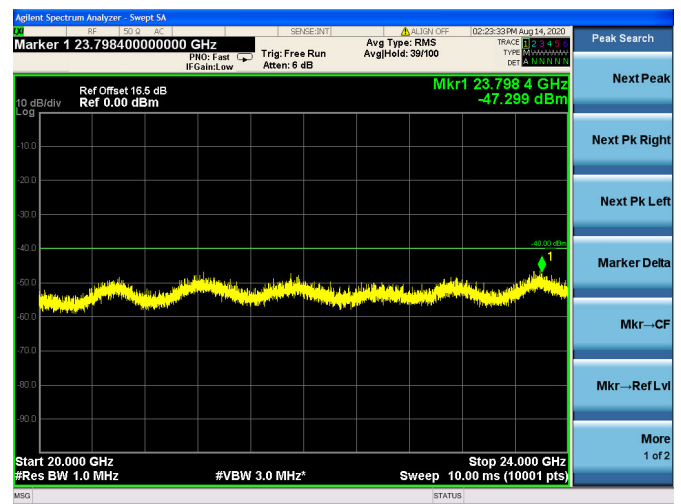

LTE Band 40(2350MHz ~ 2360MHz) CSE  
5MHz/QPSK/Low CH

5MHz/16QAM/Low CH

5MHz/64QAM/Low CH

5MHz/QPSK/Mid CH

5MHz/16QAM/Mid CH

5MHz/64QAM/Mid CH

5MHz/QPSK/High CH

5MHz/16QAM/High CH

5MHz/64QAM/High CH

10MHz/QPSK/Mid CH

10MHz/16QAM/Mid CH

10MHz/64QAM/Mid CH