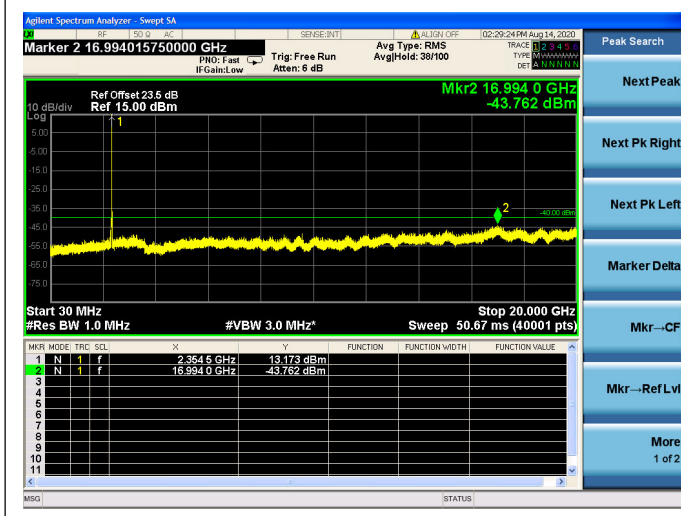

LTE Band 40(2350MHz ~ 2360MHz) CSE  
5MHz/QPSK/Low CH

5MHz/16QAM/Low CH

5MHz/64QAM/Low CH

5MHz/QPSK/Mid CH

5MHz/16QAM/Mid CH

5MHz/64QAM/Mid CH

5MHz/QPSK/High CH

5MHz/16QAM/High CH

5MHz/64QAM/High CH

10MHz/QPSK/Mid CH

10MHz/16QAM/Mid CH

10MHz/64QAM/Mid CH