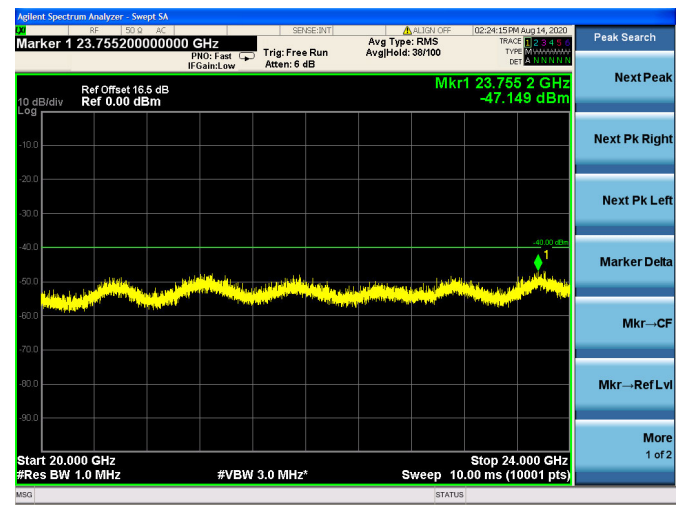

LTE Band 40(2350MHz ~ 2360MHz) CSE  
5MHz/QPSK/Low CH

5MHz/16QAM/Low CH

5MHz/64QAM/Low CH

5MHz/QPSK/Mid CH

5MHz/16QAM/Mid CH

5MHz/64QAM/Mid CH

5MHz/QPSK/High CH

5MHz/16QAM/High CH

5MHz/64QAM/High CH

10MHz/QPSK/Mid CH

10MHz/16QAM/Mid CH

10MHz/64QAM/Mid CH