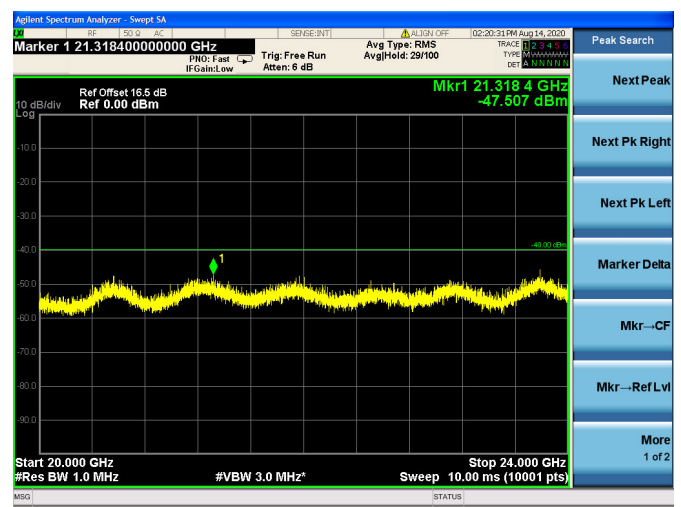

LTE Band 40(2350MHz ~ 2360MHz) CSE  
5MHz/QPSK/Low CH

5MHz/16QAM/Low CH

5MHz/64QAM/Low CH

5MHz/QPSK/Mid CH

5MHz/16QAM/Mid CH

5MHz/64QAM/Mid CH

5MHz/QPSK/High CH

5MHz/16QAM/High CH

5MHz/64QAM/High CH

10MHz/QPSK/Mid CH

10MHz/16QAM/Mid CH

10MHz/64QAM/Mid CH