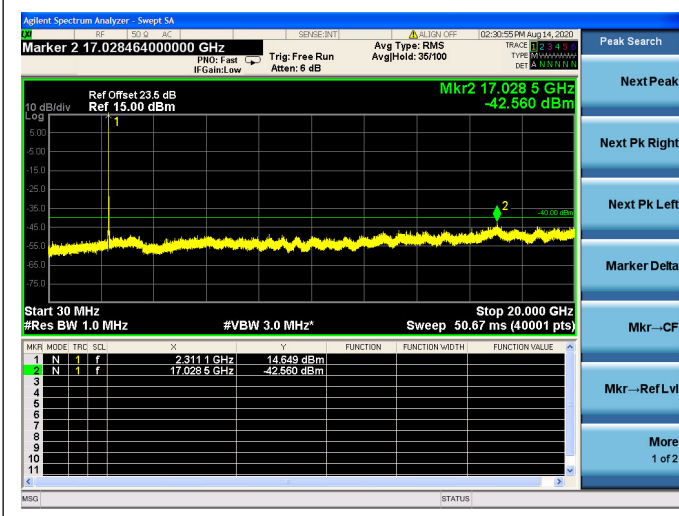

LTE Band 40(2350MHz ~ 2360MHz) CSE  
5MHz/QPSK/Low CH

5MHz/16QAM/Low CH

5MHz/64QAM/Low CH

5MHz/QPSK/Mid CH

5MHz/16QAM/Mid CH

5MHz/64QAM/Mid CH

5MHz/QPSK/High CH

5MHz/16QAM/High CH

5MHz/64QAM/High CH

10MHz/QPSK/Mid CH

10MHz/16QAM/Mid CH

10MHz/64QAM/Mid CH