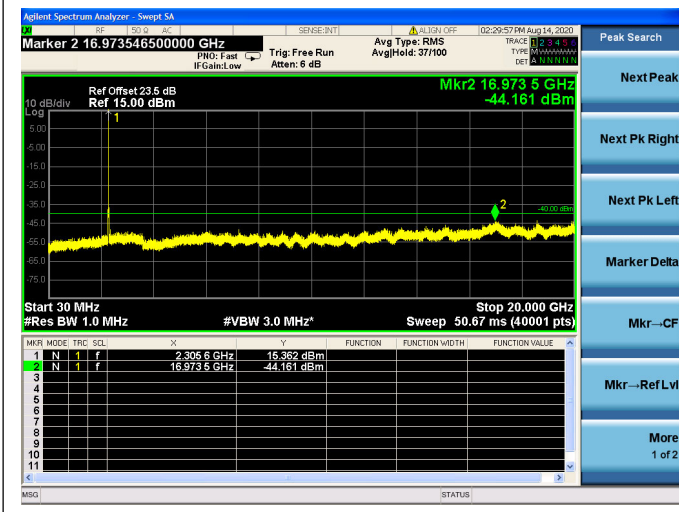

LTE Band 40(2350MHz ~ 2360MHz) CSE  
5MHz/QPSK/Low CH

5MHz/16QAM/Low CH

5MHz/64QAM/Low CH

5MHz/QPSK/Mid CH

5MHz/16QAM/Mid CH

5MHz/64QAM/Mid CH

5MHz/QPSK/High CH

5MHz/16QAM/High CH

5MHz/64QAM/High CH

10MHz/QPSK/Mid CH

10MHz/16QAM/Mid CH

10MHz/64QAM/Mid CH