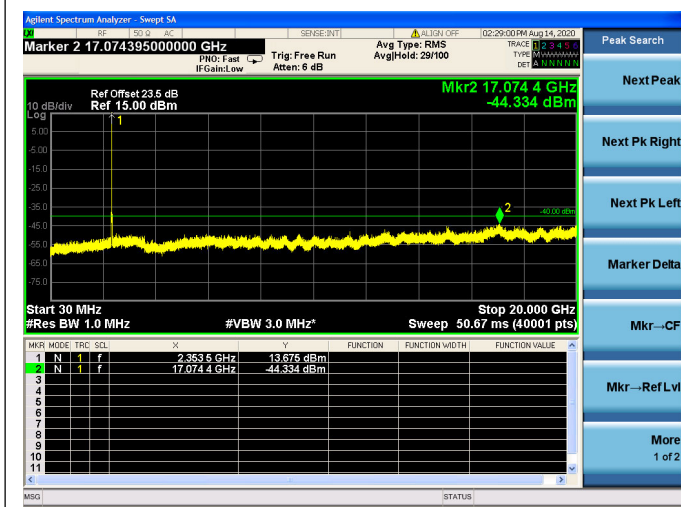

LTE Band 40(2350MHz ~ 2360MHz) CSE  
5MHz/QPSK/Low CH

5MHz/16QAM/Low CH

5MHz/64QAM/Low CH

5MHz/QPSK/Mid CH

5MHz/16QAM/Mid CH

5MHz/64QAM/Mid CH

5MHz/QPSK/High CH

5MHz/16QAM/High CH

5MHz/64QAM/High CH

10MHz/QPSK/Mid CH

10MHz/16QAM/Mid CH

10MHz/64QAM/Mid CH