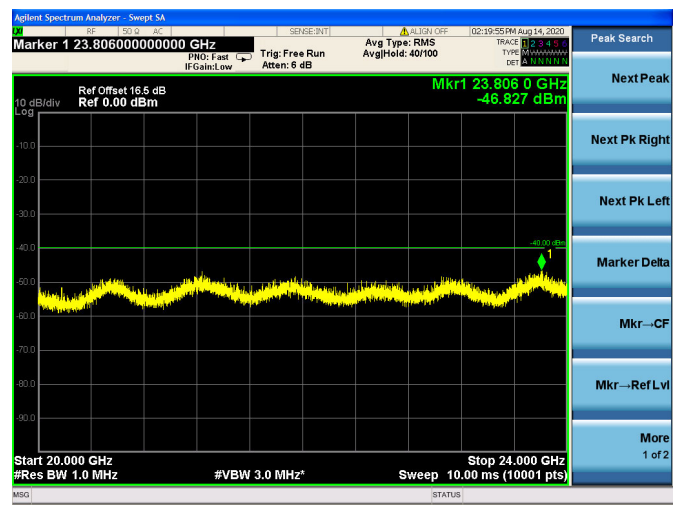

LTE Band 40(2350MHz ~ 2360MHz) CSE  
5MHz/QPSK/Low CH

5MHz/16QAM/Low CH

5MHz/64QAM/Low CH

5MHz/QPSK/Mid CH

5MHz/16QAM/Mid CH

5MHz/64QAM/Mid CH

5MHz/QPSK/High CH

5MHz/16QAM/High CH

5MHz/64QAM/High CH

10MHz/QPSK/Mid CH

10MHz/16QAM/Mid CH

10MHz/64QAM/Mid CH