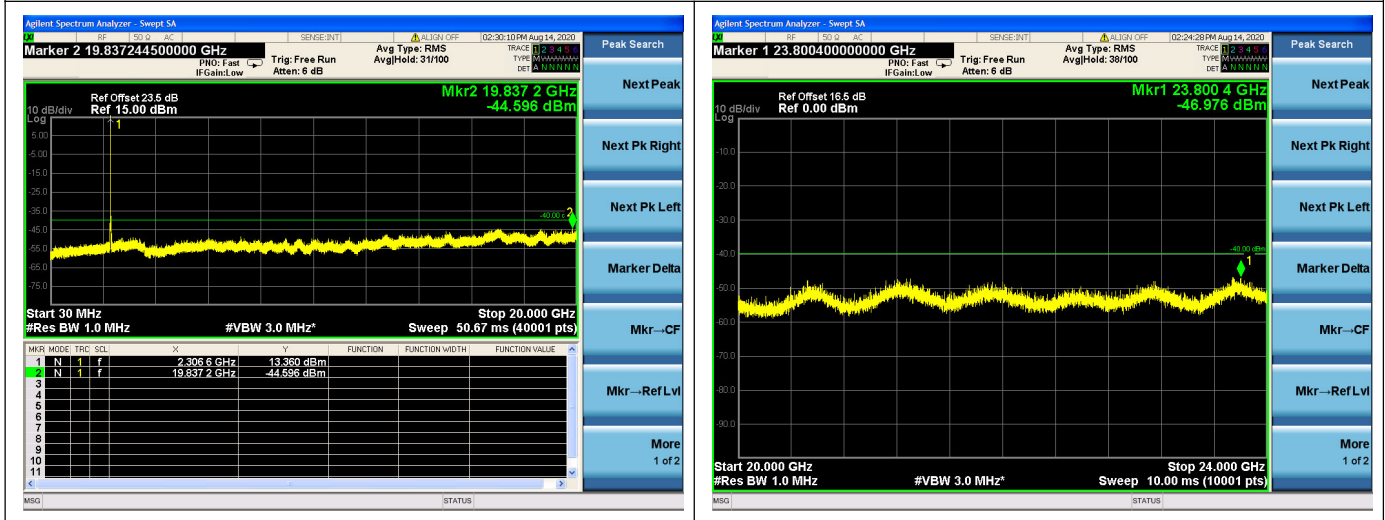

LTE Band 40(2350MHz ~ 2360MHz) CSE  
5MHz/QPSK/Low CH

5MHz/16QAM/Low CH

5MHz/64QAM/Low CH

5MHz/QPSK/Mid CH

5MHz/16QAM/Mid CH

5MHz/64QAM/Mid CH

5MHz/QPSK/High CH

5MHz/16QAM/High CH

5MHz/64QAM/High CH

10MHz/QPSK/Mid CH

10MHz/16QAM/Mid CH

10MHz/64QAM/Mid CH