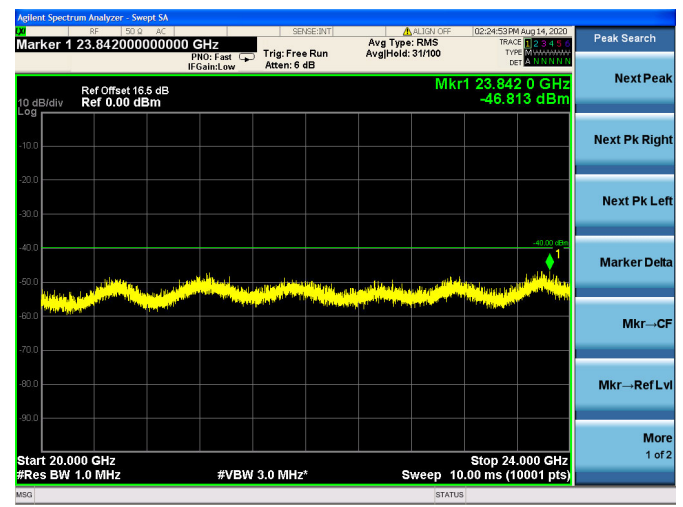

LTE Band 40(2350MHz ~ 2360MHz) CSE  
5MHz/QPSK/Low CH

5MHz/16QAM/Low CH

5MHz/64QAM/Low CH

5MHz/QPSK/Mid CH

5MHz/16QAM/Mid CH

5MHz/64QAM/Mid CH

5MHz/QPSK/High CH

5MHz/16QAM/High CH

5MHz/64QAM/High CH

10MHz/QPSK/Mid CH

10MHz/16QAM/Mid CH

10MHz/64QAM/Mid CH