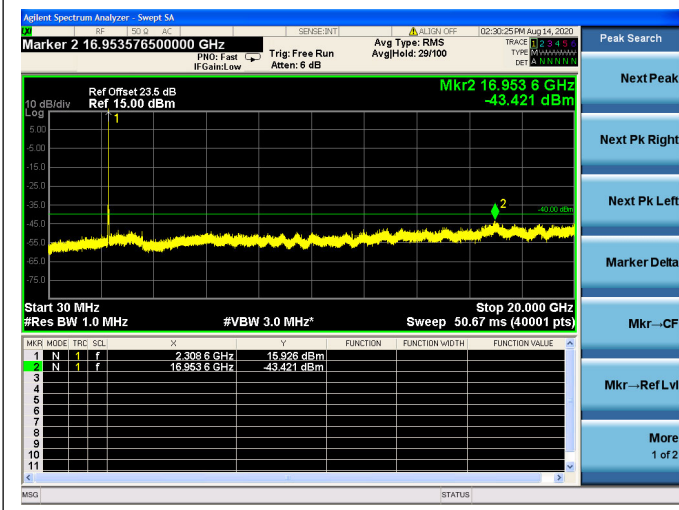

LTE Band 40(2350MHz ~ 2360MHz) CSE  
5MHz/QPSK/Low CH

5MHz/16QAM/Low CH

5MHz/64QAM/Low CH

5MHz/QPSK/Mid CH

5MHz/16QAM/Mid CH

5MHz/64QAM/Mid CH

5MHz/QPSK/High CH

5MHz/16QAM/High CH

5MHz/64QAM/High CH

10MHz/QPSK/Mid CH

10MHz/16QAM/Mid CH

10MHz/64QAM/Mid CH