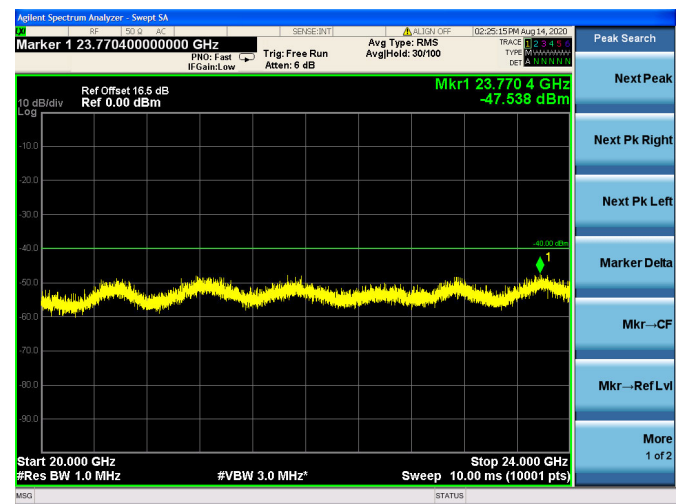

LTE Band 40(2350MHz ~ 2360MHz) CSE  
5MHz/QPSK/Low CH

5MHz/16QAM/Low CH

5MHz/64QAM/Low CH

5MHz/QPSK/Mid CH

5MHz/16QAM/Mid CH

5MHz/64QAM/Mid CH

5MHz/QPSK/High CH

5MHz/16QAM/High CH

5MHz/64QAM/High CH

10MHz/QPSK/Mid CH

10MHz/16QAM/Mid CH

10MHz/64QAM/Mid CH