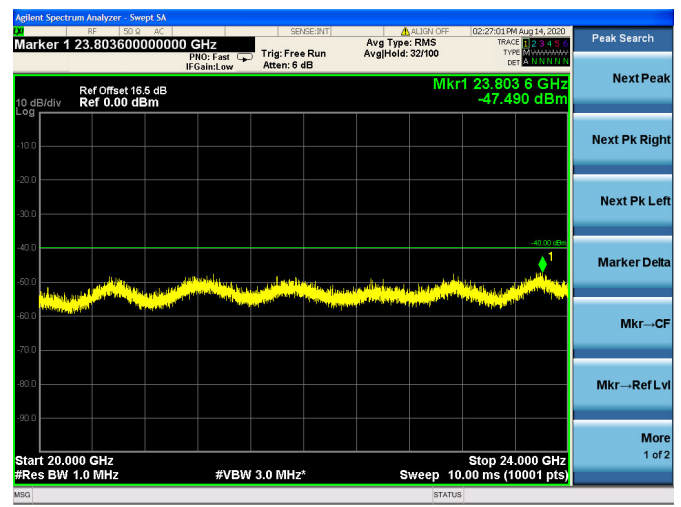

LTE Band 40(2305MHz ~ 2315MHz)CSE
5MHz/QPSK/Low CH

5MHz/16QAM/Low CH

5MHz/64QAM/Low CH

5MHz/QPSK/Mid CH

5MHz/16QAM/Mid CH

5MHz/64QAM/Mid CH

5MHz/QPSK/High CH

5MHz/16QAM/High CH

5MHz/64QAM/High CH

10MHz/QPSK/Mid CH

10MHz/16QAM/Mid CH

10MHz/64QAM/Mid CH