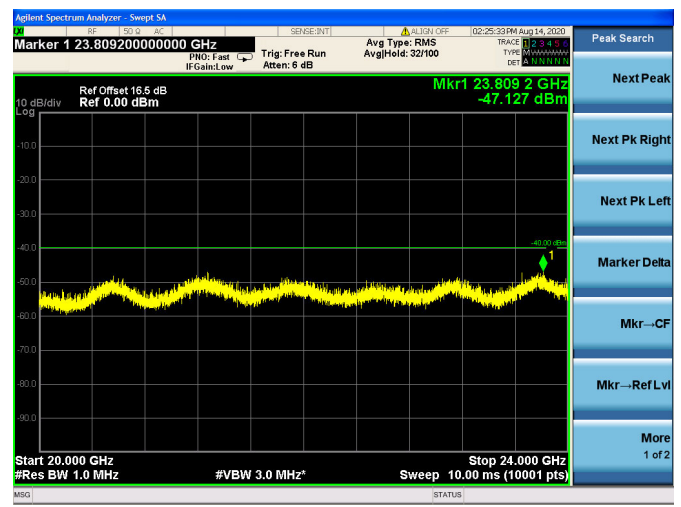

LTE Band 40(2305MHz ~ 2315MHz)CSE
5MHz/QPSK/Low CH

5MHz/16QAM/Low CH

5MHz/64QAM/Low CH

5MHz/QPSK/Mid CH

5MHz/16QAM/Mid CH

5MHz/64QAM/Mid CH

5MHz/QPSK/High CH

5MHz/16QAM/High CH

5MHz/64QAM/High CH

10MHz/QPSK/Mid CH

10MHz/16QAM/Mid CH

10MHz/64QAM/Mid CH