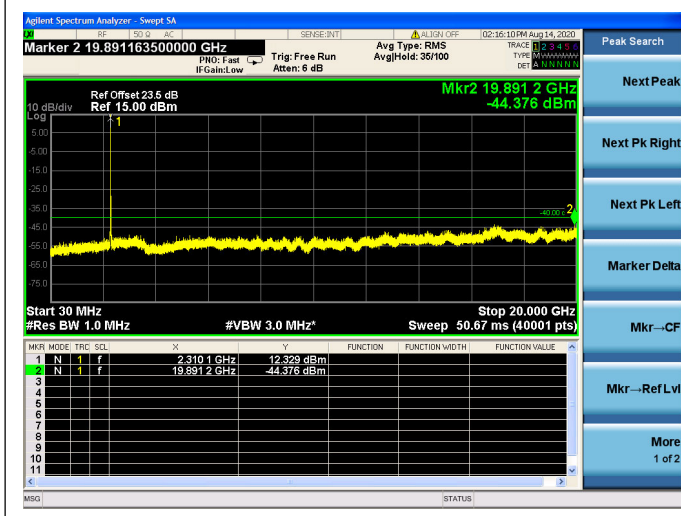

LTE Band 40(2305MHz ~ 2315MHz)CSE
5MHz/QPSK/Low CH

5MHz/16QAM/Low CH

5MHz/64QAM/Low CH

5MHz/QPSK/Mid CH

5MHz/16QAM/Mid CH

5MHz/64QAM/Mid CH

5MHz/QPSK/High CH

5MHz/16QAM/High CH

5MHz/64QAM/High CH

10MHz/QPSK/Mid CH

10MHz/16QAM/Mid CH

10MHz/64QAM/Mid CH