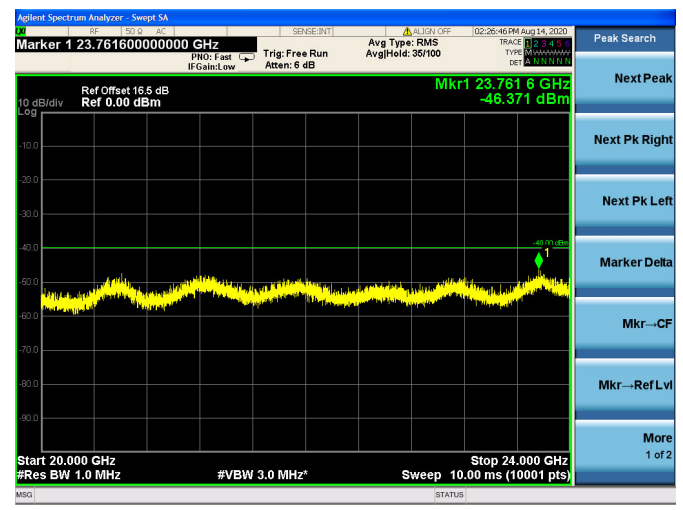

LTE Band 40(2305MHz ~ 2315MHz)CSE
5MHz/QPSK/Low CH

5MHz/16QAM/Low CH

5MHz/64QAM/Low CH

5MHz/QPSK/Mid CH

5MHz/16QAM/Mid CH

5MHz/64QAM/Mid CH

5MHz/QPSK/High CH

5MHz/16QAM/High CH

5MHz/64QAM/High CH

10MHz/QPSK/Mid CH

10MHz/16QAM/Mid CH

10MHz/64QAM/Mid CH