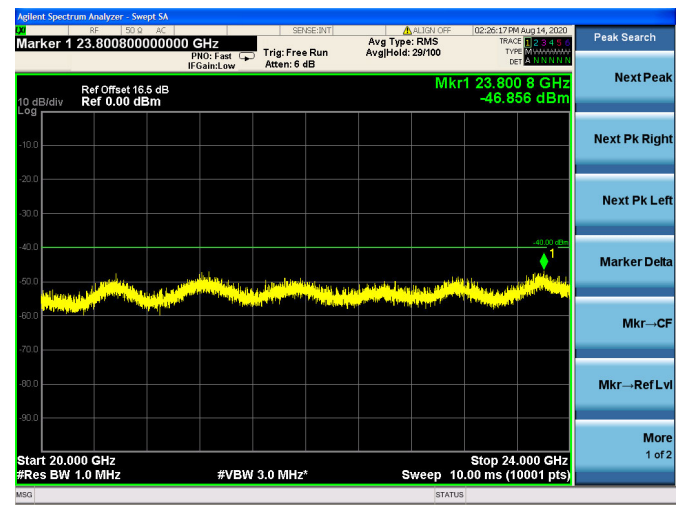

LTE Band 40(2305MHz ~ 2315MHz)CSE
5MHz/QPSK/Low CH

5MHz/16QAM/Low CH

5MHz/64QAM/Low CH

5MHz/QPSK/Mid CH

5MHz/16QAM/Mid CH

5MHz/64QAM/Mid CH

5MHz/QPSK/High CH

5MHz/16QAM/High CH

5MHz/64QAM/High CH

10MHz/QPSK/Mid CH

10MHz/16QAM/Mid CH

10MHz/64QAM/Mid CH