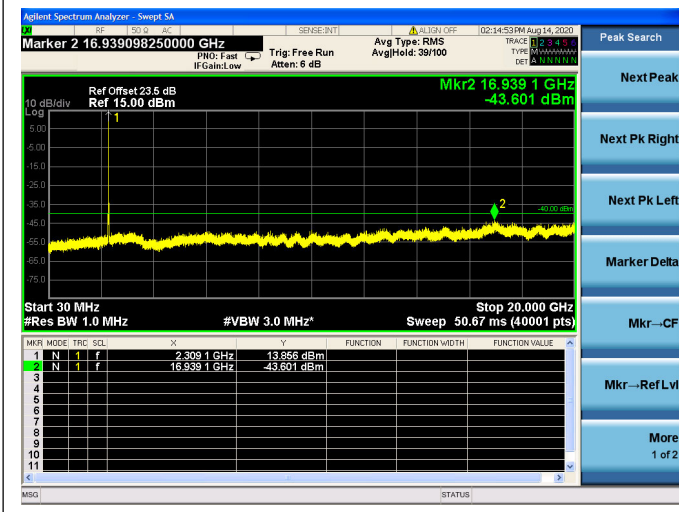

LTE Band 40(2305MHz ~ 2315MHz)CSE
5MHz/QPSK/Low CH

5MHz/16QAM/Low CH

5MHz/64QAM/Low CH

5MHz/QPSK/Mid CH

5MHz/16QAM/Mid CH

5MHz/64QAM/Mid CH

5MHz/QPSK/High CH

5MHz/16QAM/High CH

5MHz/64QAM/High CH

10MHz/QPSK/Mid CH

10MHz/16QAM/Mid CH

10MHz/64QAM/Mid CH