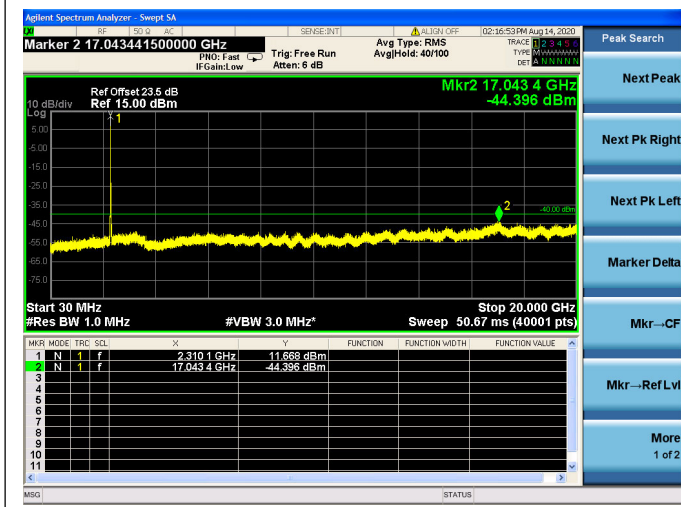

LTE Band 40(2305MHz ~ 2315MHz)CSE
5MHz/QPSK/Low CH

5MHz/16QAM/Low CH

5MHz/64QAM/Low CH

5MHz/QPSK/Mid CH

5MHz/16QAM/Mid CH

5MHz/64QAM/Mid CH

5MHz/QPSK/High CH

5MHz/16QAM/High CH

5MHz/64QAM/High CH

10MHz/QPSK/Mid CH

10MHz/16QAM/Mid CH

10MHz/64QAM/Mid CH