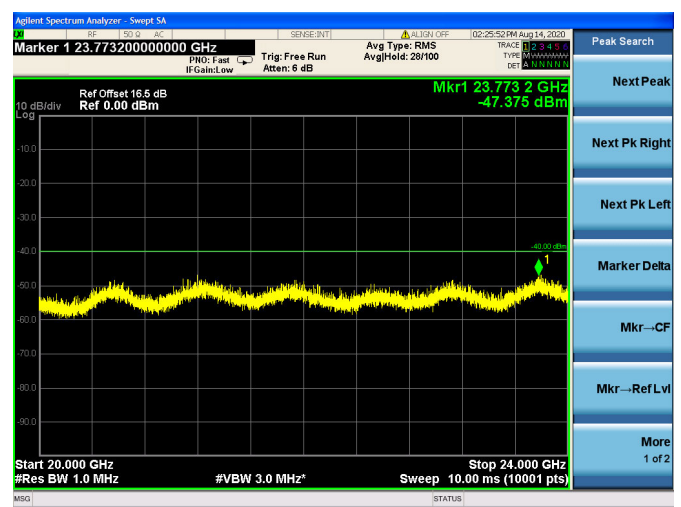

LTE Band 40(2305MHz ~ 2315MHz)CSE
5MHz/QPSK/Low CH

5MHz/16QAM/Low CH

5MHz/64QAM/Low CH

5MHz/QPSK/Mid CH

5MHz/16QAM/Mid CH

5MHz/64QAM/Mid CH

5MHz/QPSK/High CH

5MHz/16QAM/High CH

5MHz/64QAM/High CH

10MHz/QPSK/Mid CH

10MHz/16QAM/Mid CH

10MHz/64QAM/Mid CH