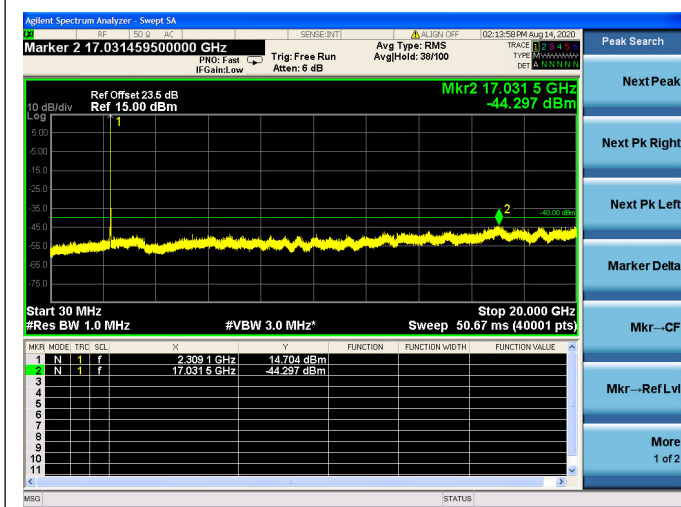

LTE Band 40(2305MHz ~ 2315MHz)CSE
5MHz/QPSK/Low CH

5MHz/16QAM/Low CH

5MHz/64QAM/Low CH

5MHz/QPSK/Mid CH

5MHz/16QAM/Mid CH

5MHz/64QAM/Mid CH

5MHz/QPSK/High CH

5MHz/16QAM/High CH

5MHz/64QAM/High CH

10MHz/QPSK/Mid CH

10MHz/16QAM/Mid CH

10MHz/64QAM/Mid CH