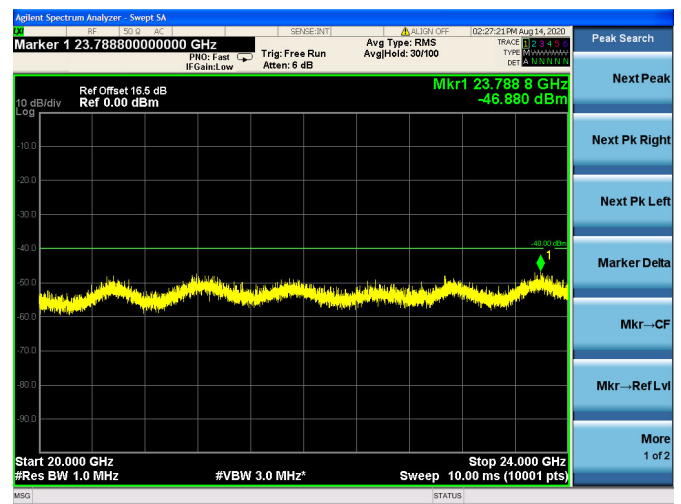

LTE Band 40(2305MHz ~ 2315MHz)CSE
5MHz/QPSK/Low CH

5MHz/16QAM/Low CH

5MHz/64QAM/Low CH

5MHz/QPSK/Mid CH

5MHz/16QAM/Mid CH

5MHz/64QAM/Mid CH

5MHz/QPSK/High CH

5MHz/16QAM/High CH

5MHz/64QAM/High CH

10MHz/QPSK/Mid CH

10MHz/16QAM/Mid CH

10MHz/64QAM/Mid CH