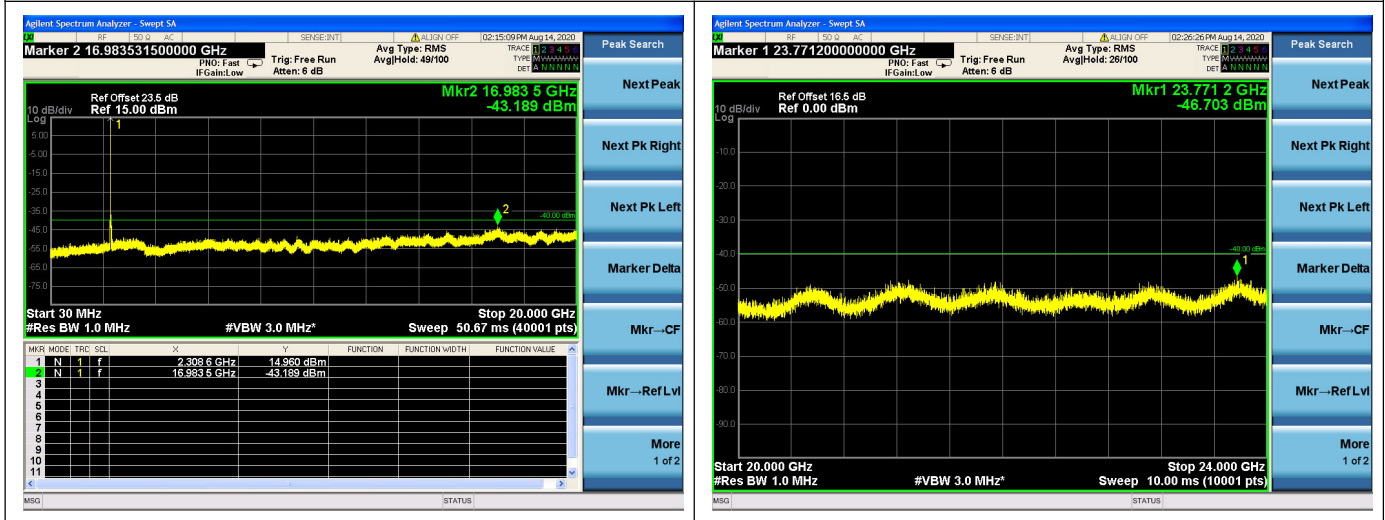

LTE Band 40(2305MHz ~ 2315MHz)CSE
5MHz/QPSK/Low CH

5MHz/16QAM/Low CH

5MHz/64QAM/Low CH

5MHz/QPSK/Mid CH

5MHz/16QAM/Mid CH

5MHz/64QAM/Mid CH

5MHz/QPSK/High CH

5MHz/16QAM/High CH

5MHz/64QAM/High CH

10MHz/QPSK/Mid CH

10MHz/16QAM/Mid CH

10MHz/64QAM/Mid CH