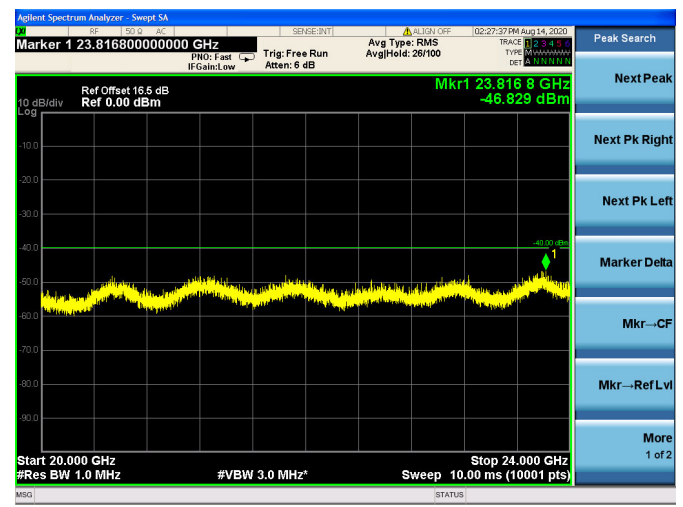

LTE Band 40(2305MHz ~ 2315MHz)CSE
5MHz/QPSK/Low CH

5MHz/16QAM/Low CH

5MHz/64QAM/Low CH

5MHz/QPSK/Mid CH

5MHz/16QAM/Mid CH

5MHz/64QAM/Mid CH

5MHz/QPSK/High CH

5MHz/16QAM/High CH

5MHz/64QAM/High CH

10MHz/QPSK/Mid CH

10MHz/16QAM/Mid CH

10MHz/64QAM/Mid CH