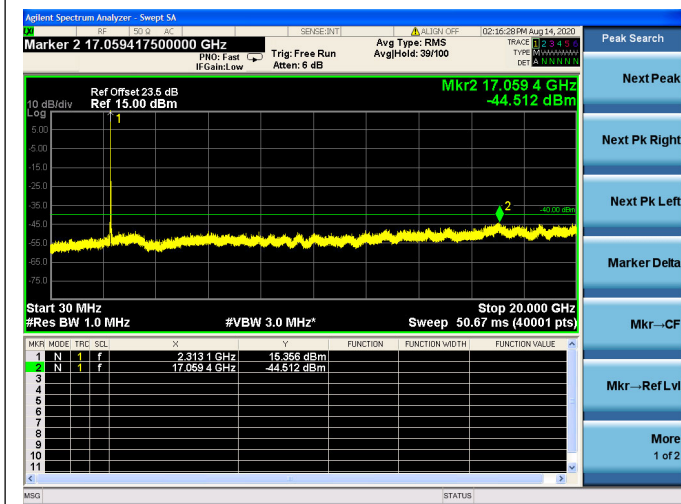

LTE Band 40(2305MHz ~ 2315MHz)CSE
5MHz/QPSK/Low CH

5MHz/16QAM/Low CH

5MHz/64QAM/Low CH

5MHz/QPSK/Mid CH

5MHz/16QAM/Mid CH

5MHz/64QAM/Mid CH

5MHz/QPSK/High CH

5MHz/16QAM/High CH

5MHz/64QAM/High CH

10MHz/QPSK/Mid CH

10MHz/16QAM/Mid CH

10MHz/64QAM/Mid CH