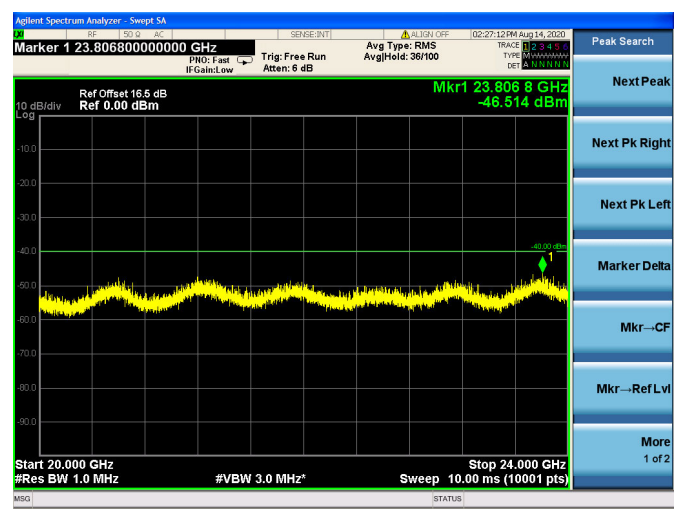

LTE Band 40(2305MHz ~ 2315MHz)CSE
5MHz/QPSK/Low CH

5MHz/16QAM/Low CH

5MHz/64QAM/Low CH

5MHz/QPSK/Mid CH

5MHz/16QAM/Mid CH

5MHz/64QAM/Mid CH

5MHz/QPSK/High CH

5MHz/16QAM/High CH

5MHz/64QAM/High CH

10MHz/QPSK/Mid CH

10MHz/16QAM/Mid CH

10MHz/64QAM/Mid CH