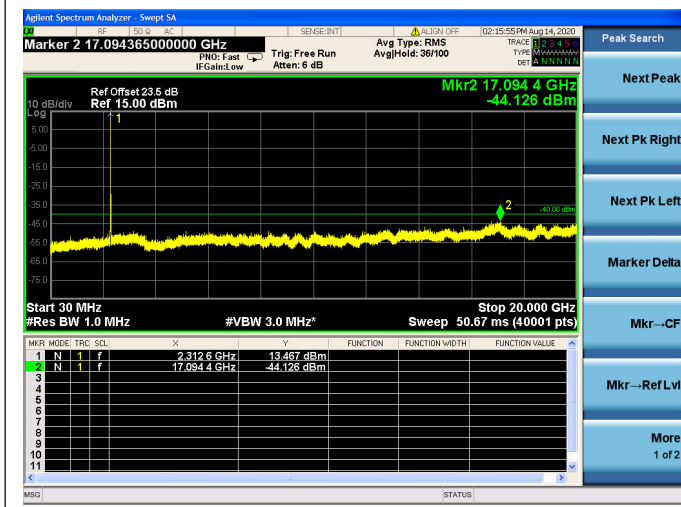

LTE Band 40(2305MHz ~ 2315MHz)CSE
5MHz/QPSK/Low CH

5MHz/16QAM/Low CH

5MHz/64QAM/Low CH

5MHz/QPSK/Mid CH

5MHz/16QAM/Mid CH

5MHz/64QAM/Mid CH

5MHz/QPSK/High CH

5MHz/16QAM/High CH

5MHz/64QAM/High CH

10MHz/QPSK/Mid CH

10MHz/16QAM/Mid CH

10MHz/64QAM/Mid CH