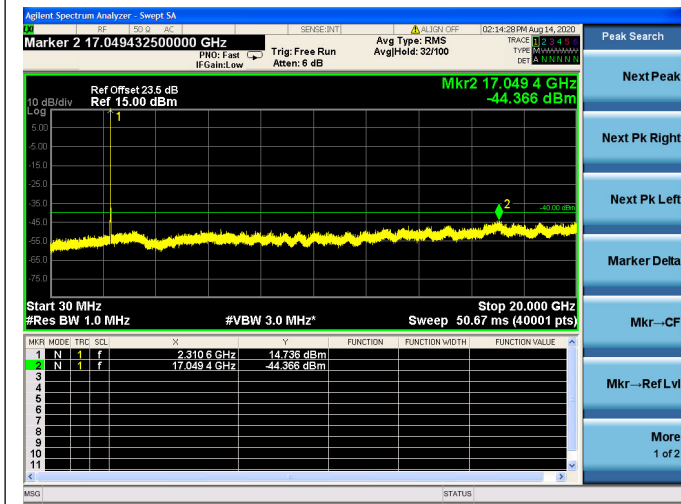

LTE Band 40(2305MHz ~ 2315MHz)CSE
5MHz/QPSK/Low CH

5MHz/16QAM/Low CH

5MHz/64QAM/Low CH

5MHz/QPSK/Mid CH

5MHz/16QAM/Mid CH

5MHz/64QAM/Mid CH

5MHz/QPSK/High CH

5MHz/16QAM/High CH

5MHz/64QAM/High CH

10MHz/QPSK/Mid CH

10MHz/16QAM/Mid CH

10MHz/64QAM/Mid CH