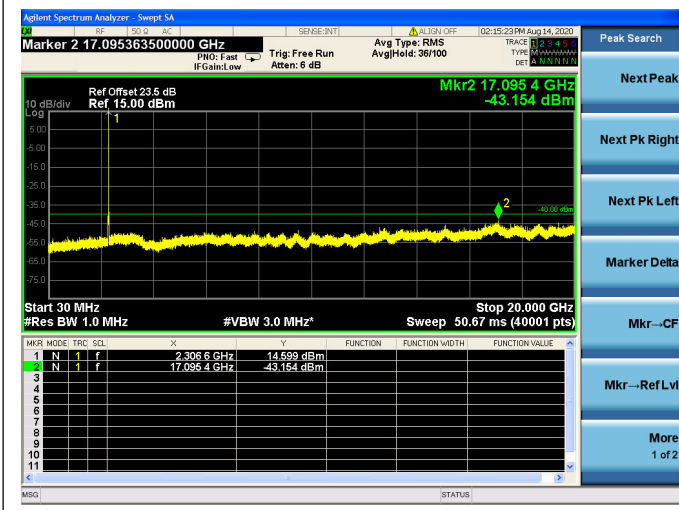

LTE Band 40(2305MHz ~ 2315MHz)CSE
5MHz/QPSK/Low CH

5MHz/16QAM/Low CH

5MHz/64QAM/Low CH

5MHz/QPSK/Mid CH

5MHz/16QAM/Mid CH

5MHz/64QAM/Mid CH

5MHz/QPSK/High CH

5MHz/16QAM/High CH

5MHz/64QAM/High CH

10MHz/QPSK/Mid CH

10MHz/16QAM/Mid CH

10MHz/64QAM/Mid CH