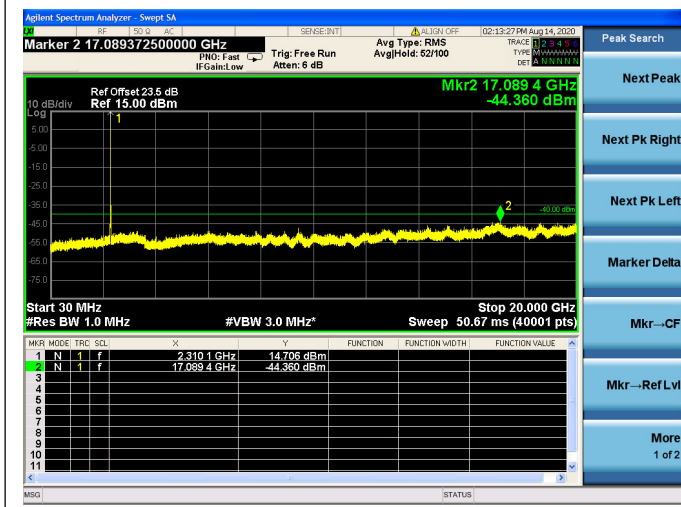

LTE Band 40(2305MHz ~ 2315MHz)CSE
5MHz/QPSK/Low CH

5MHz/16QAM/Low CH

5MHz/64QAM/Low CH

5MHz/QPSK/Mid CH

5MHz/16QAM/Mid CH

5MHz/64QAM/Mid CH

5MHz/QPSK/High CH

5MHz/16QAM/High CH

5MHz/64QAM/High CH

10MHz/QPSK/Mid CH

10MHz/16QAM/Mid CH

10MHz/64QAM/Mid CH