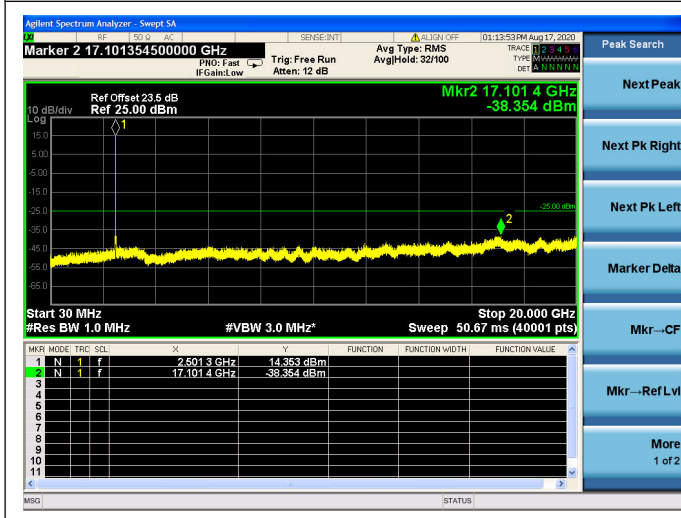

Band5 / 10MHz / Mid CH / QPSK

Band5 / 10MHz / Mid CH / 16QAM

Band5 / 10MHz / Mid CH / 64QAM

Band5 / 10MHz / High CH / QPSK

Band5 / 10MHz / High CH / 16QAM

Band5 / 10MHz / High CH / 64QAM

LTE Band 7 CSE
5MHz/QPSK/Low CH

5MHz/16QAM/Low CH

5MHz/64QAM/Low CH

5MHz/QPSK/Mid CH

5MHz/16QAM/Mid CH

5MHz/64QAM/Mid CH

5MHz/QPSK/High CH

5MHz/16QAM/High CH

5MHz/64QAM/High CH