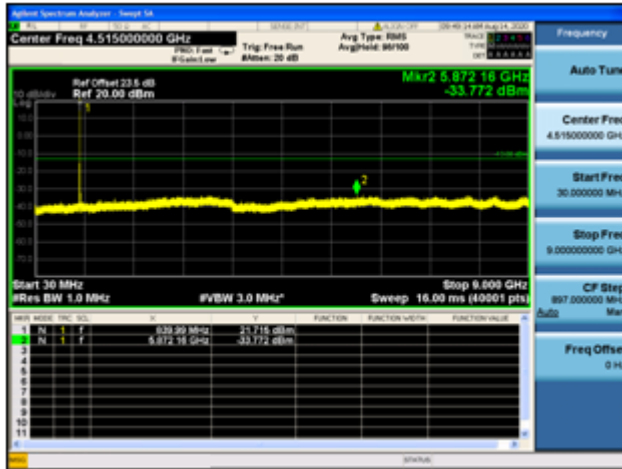

Band5 / 10MHz / Mid CH / QPSK

Band5 / 10MHz / Mid CH / 16QAM

Band5 / 10MHz / Mid CH / 64QAM

Band5 / 10MHz / High CH / QPSK

Band5 / 10MHz / High CH / 16QAM

Band5 / 10MHz / High CH / 64QAM

LTE Band 7 CSE
5MHz/QPSK/Low CH

5MHz/16QAM/Low CH

5MHz/64QAM/Low CH

5MHz/QPSK/Mid CH

5MHz/16QAM/Mid CH

5MHz/64QAM/Mid CH

5MHz/QPSK/High CH

5MHz/16QAM/High CH

5MHz/64QAM/High CH