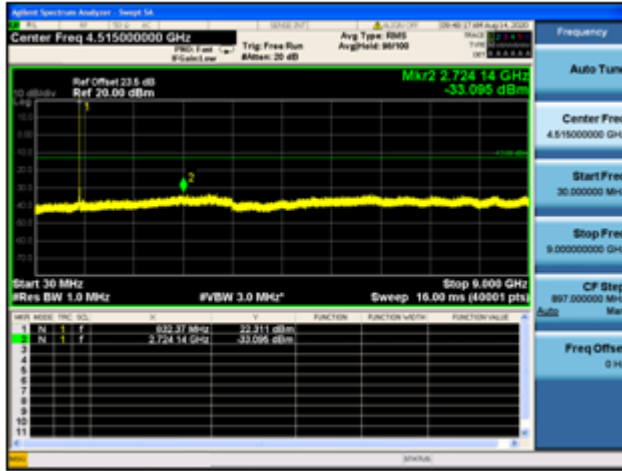

Band5 / 10MHz / Mid CH / QPSK

Band5 / 10MHz / Mid CH / 16QAM

Band5 / 10MHz / Mid CH / 64QAM

Band5 / 10MHz / High CH / QPSK

Band5 / 10MHz / High CH / 16QAM

Band5 / 10MHz / High CH / 64QAM

LTE Band 7 CSE
5MHz/QPSK/Low CH

5MHz/16QAM/Low CH

5MHz/64QAM/Low CH

5MHz/QPSK/Mid CH

5MHz/16QAM/Mid CH

5MHz/64QAM/Mid CH

5MHz/QPSK/High CH

5MHz/16QAM/High CH

5MHz/64QAM/High CH