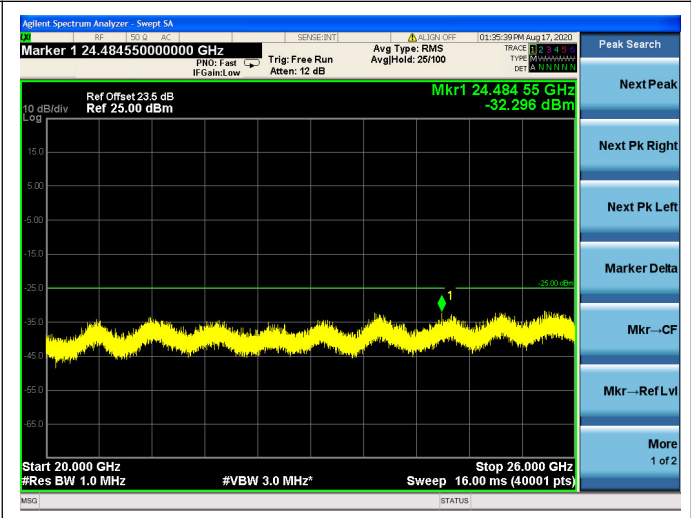

Band5 / 10MHz / Mid CH / QPSK

Band5 / 10MHz / Mid CH / 16QAM

Band5 / 10MHz / Mid CH / 64QAM

Band5 / 10MHz / High CH / QPSK

Band5 / 10MHz / High CH / 16QAM

Band5 / 10MHz / High CH / 64QAM

LTE Band 7 CSE
5MHz/QPSK/Low CH

5MHz/16QAM/Low CH

5MHz/64QAM/Low CH

5MHz/QPSK/Mid CH

5MHz/16QAM/Mid CH

5MHz/64QAM/Mid CH

5MHz/QPSK/High CH

5MHz/16QAM/High CH

5MHz/64QAM/High CH