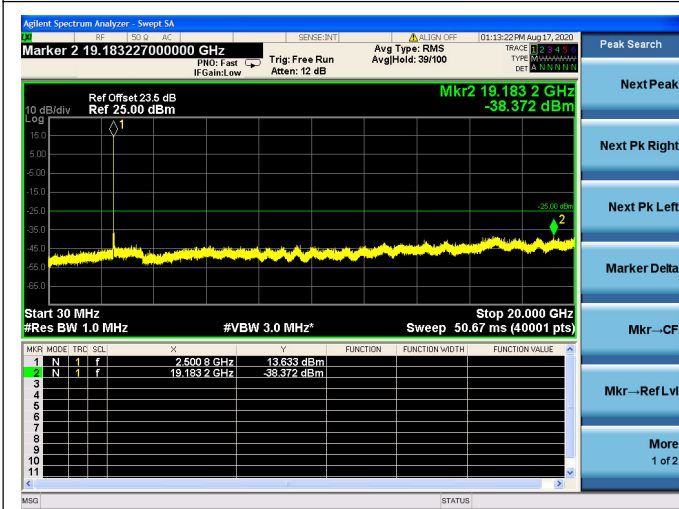

Band5 / 10MHz / Mid CH / QPSK

Band5 / 10MHz / Mid CH / 16QAM

Band5 / 10MHz / Mid CH / 64QAM

Band5 / 10MHz / High CH / QPSK

Band5 / 10MHz / High CH / 16QAM

Band5 / 10MHz / High CH / 64QAM

LTE Band 7 CSE
5MHz/QPSK/Low CH

5MHz/16QAM/Low CH

5MHz/64QAM/Low CH

5MHz/QPSK/Mid CH

5MHz/16QAM/Mid CH

5MHz/64QAM/Mid CH

5MHz/QPSK/High CH

5MHz/16QAM/High CH

5MHz/64QAM/High CH