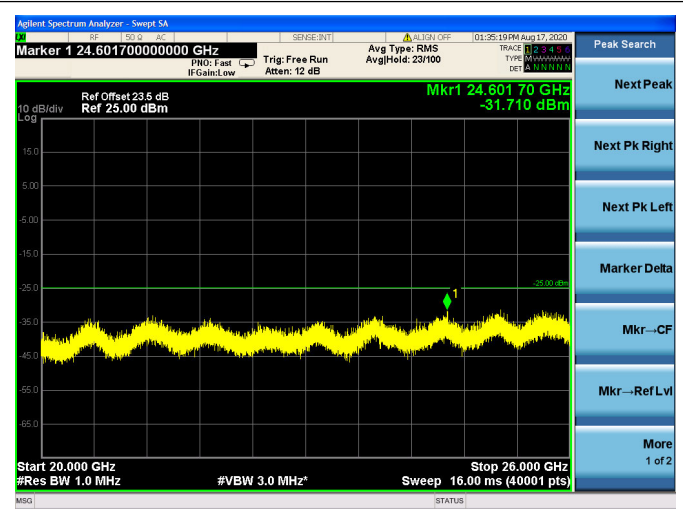

Band5 / 10MHz / Mid CH / QPSK

Band5 / 10MHz / Mid CH / 16QAM

Band5 / 10MHz / Mid CH / 64QAM

Band5 / 10MHz / High CH / QPSK

Band5 / 10MHz / High CH / 16QAM

Band5 / 10MHz / High CH / 64QAM

LTE Band 7 CSE
5MHz/QPSK/Low CH

5MHz/16QAM/Low CH

5MHz/64QAM/Low CH

5MHz/QPSK/Mid CH

5MHz/16QAM/Mid CH

5MHz/64QAM/Mid CH

5MHz/QPSK/High CH

5MHz/16QAM/High CH

5MHz/64QAM/High CH