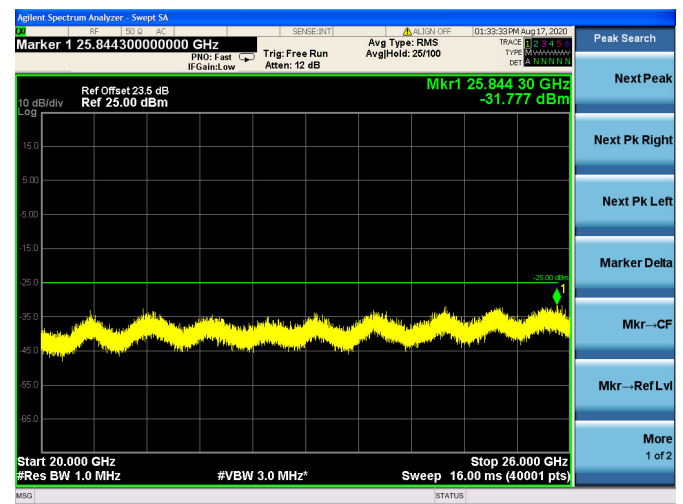

Band5 / 10MHz / Mid CH / QPSK

Band5 / 10MHz / Mid CH / 16QAM

Band5 / 10MHz / Mid CH / 64QAM

Band5 / 10MHz / High CH / QPSK

Band5 / 10MHz / High CH / 16QAM

Band5 / 10MHz / High CH / 64QAM

LTE Band 7 CSE
5MHz/QPSK/Low CH

5MHz/16QAM/Low CH

5MHz/64QAM/Low CH

5MHz/QPSK/Mid CH

5MHz/16QAM/Mid CH

5MHz/64QAM/Mid CH

5MHz/QPSK/High CH

5MHz/16QAM/High CH

5MHz/64QAM/High CH

10MHz/QPSK/Low CH

10MHz/16QAM/Low CH

10MHz/64QAM/Low CH