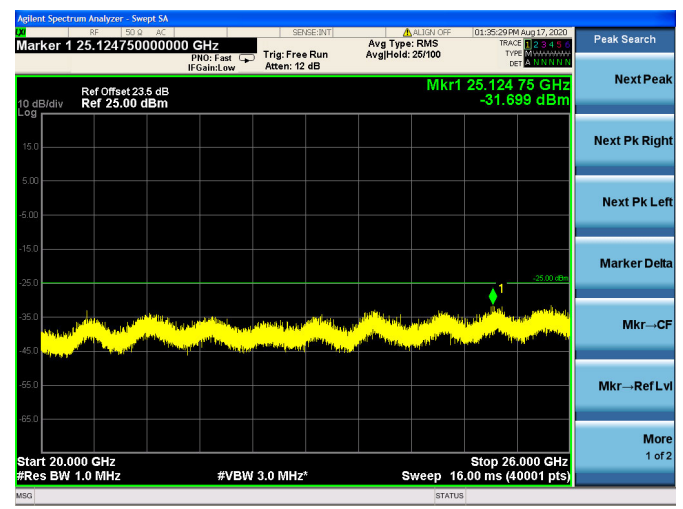

Band5 / 10MHz / Mid CH / QPSK

Band5 / 10MHz / Mid CH / 16QAM

Band5 / 10MHz / Mid CH / 64QAM

Band5 / 10MHz / High CH / QPSK

Band5 / 10MHz / High CH / 16QAM

Band5 / 10MHz / High CH / 64QAM

LTE Band 7 CSE
5MHz/QPSK/Low CH

5MHz/16QAM/Low CH

5MHz/64QAM/Low CH

5MHz/QPSK/Mid CH

5MHz/16QAM/Mid CH

5MHz/64QAM/Mid CH

5MHz/QPSK/High CH

5MHz/16QAM/High CH

5MHz/64QAM/High CH