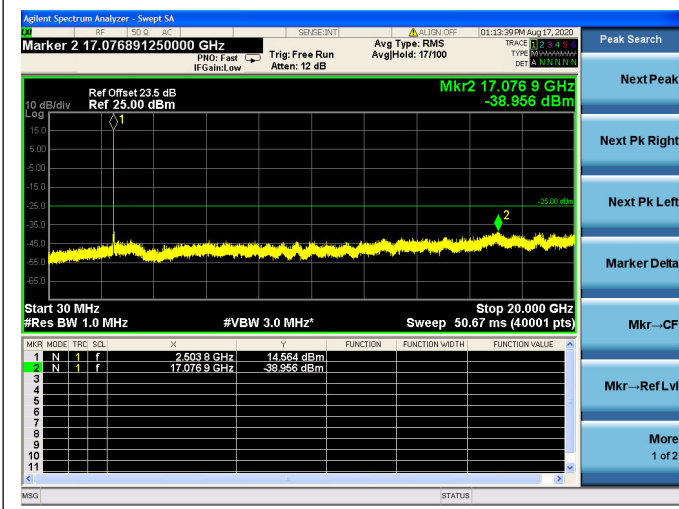

Band5 / 10MHz / Mid CH / QPSK

Band5 / 10MHz / Mid CH / 16QAM

Band5 / 10MHz / Mid CH / 64QAM

Band5 / 10MHz / High CH / QPSK

Band5 / 10MHz / High CH / 16QAM

Band5 / 10MHz / High CH / 64QAM

LTE Band 7 CSE
5MHz/QPSK/Low CH

5MHz/16QAM/Low CH

5MHz/64QAM/Low CH

5MHz/QPSK/Mid CH

5MHz/16QAM/Mid CH

5MHz/64QAM/Mid CH

5MHz/QPSK/High CH

5MHz/16QAM/High CH

5MHz/64QAM/High CH