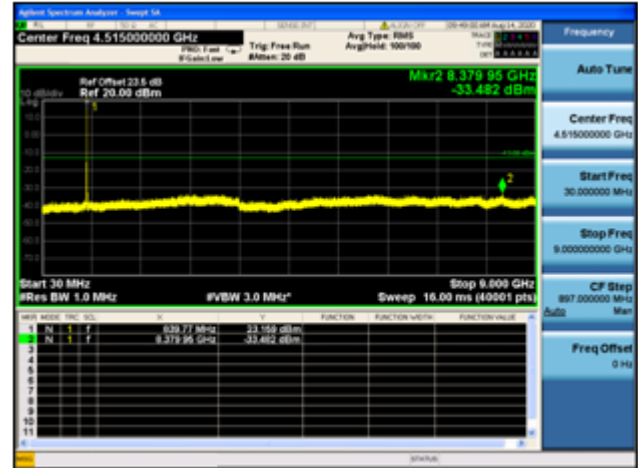

Band5 / 10MHz / Mid CH / QPSK

Band5 / 10MHz / Mid CH / 16QAM

Band5 / 10MHz / Mid CH / 64QAM

Band5 / 10MHz / High CH / QPSK

Band5 / 10MHz / High CH / 16QAM

Band5 / 10MHz / High CH / 64QAM

LTE Band 7 CSE
5MHz/QPSK/Low CH

5MHz/16QAM/Low CH

5MHz/64QAM/Low CH

5MHz/QPSK/Mid CH

5MHz/16QAM/Mid CH

5MHz/64QAM/Mid CH

5MHz/QPSK/High CH

5MHz/16QAM/High CH

5MHz/64QAM/High CH