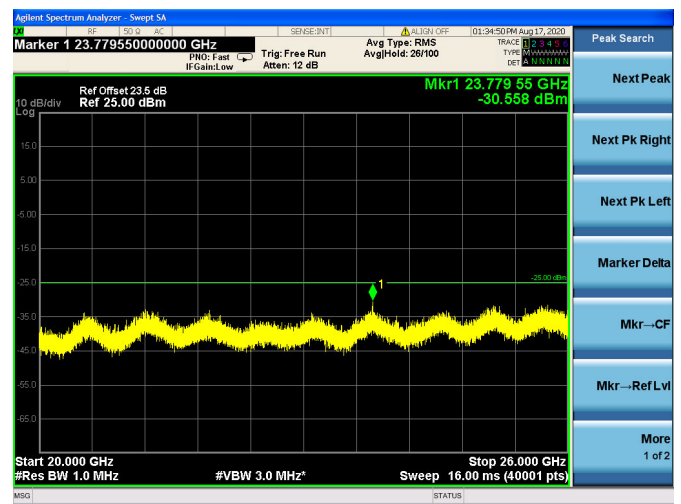

Band5 / 10MHz / Mid CH / QPSK

Band5 / 10MHz / Mid CH / 16QAM

Band5 / 10MHz / Mid CH / 64QAM

Band5 / 10MHz / High CH / QPSK

Band5 / 10MHz / High CH / 16QAM

Band5 / 10MHz / High CH / 64QAM

LTE Band 7 CSE
5MHz/QPSK/Low CH

5MHz/16QAM/Low CH

5MHz/64QAM/Low CH

5MHz/QPSK/Mid CH

5MHz/16QAM/Mid CH

5MHz/64QAM/Mid CH

5MHz/QPSK/High CH

5MHz/16QAM/High CH

5MHz/64QAM/High CH

10MHz/QPSK/Low CH

10MHz/16QAM/Low CH

10MHz/64QAM/Low CH