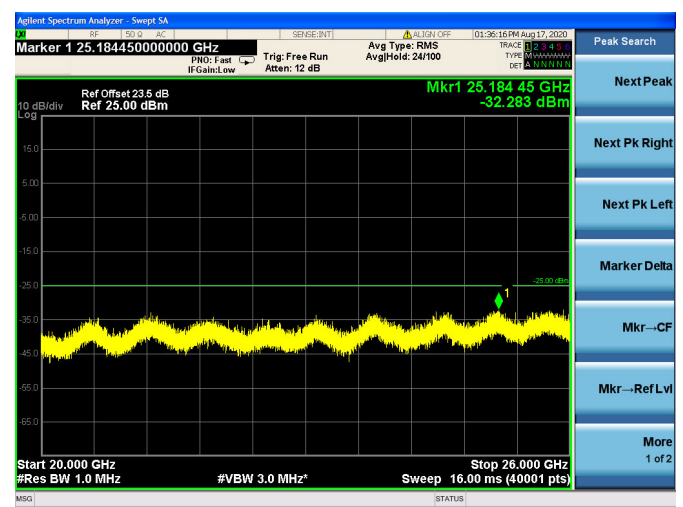

Band5 / 10MHz / Mid CH / QPSK

Band5 / 10MHz / Mid CH / 16QAM

Band5 / 10MHz / Mid CH / 64QAM

Band5 / 10MHz / High CH / QPSK

Band5 / 10MHz / High CH / 16QAM

Band5 / 10MHz / High CH / 64QAM

LTE Band 7 CSE
5MHz/QPSK/Low CH

5MHz/16QAM/Low CH

5MHz/64QAM/Low CH

5MHz/QPSK/Mid CH

5MHz/16QAM/Mid CH

5MHz/64QAM/Mid CH

5MHz/QPSK/High CH

5MHz/16QAM/High CH

5MHz/64QAM/High CH

10MHz/QPSK/Low CH

10MHz/16QAM/Low CH

10MHz/64QAM/Low CH