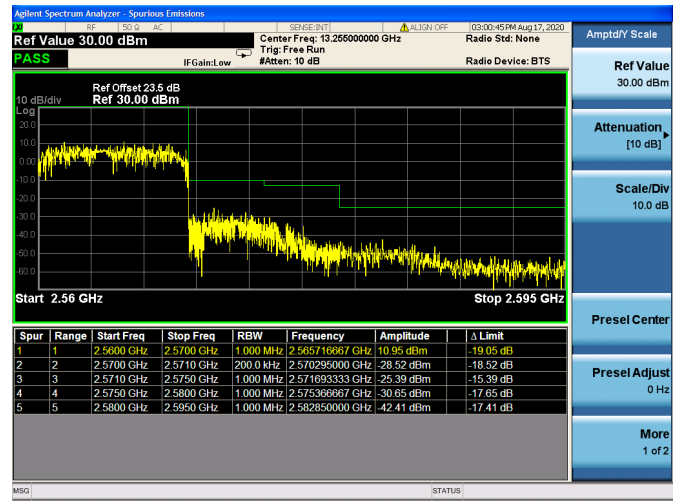

Band5 / 10MHz / High CH / QPSK / FULL  
RB

LTE Band 7

Channel Bandwidth: 5MHz

Low 1RB

Low FULL RB

High 1RB

High FULL RB

Channel Bandwidth: 10MHz

Low 1RB

Low FULL RB

High 1RB

High FULL RB

Channel Bandwidth: 15MHz

Low 1RB

Low FULL RB

High 1RB