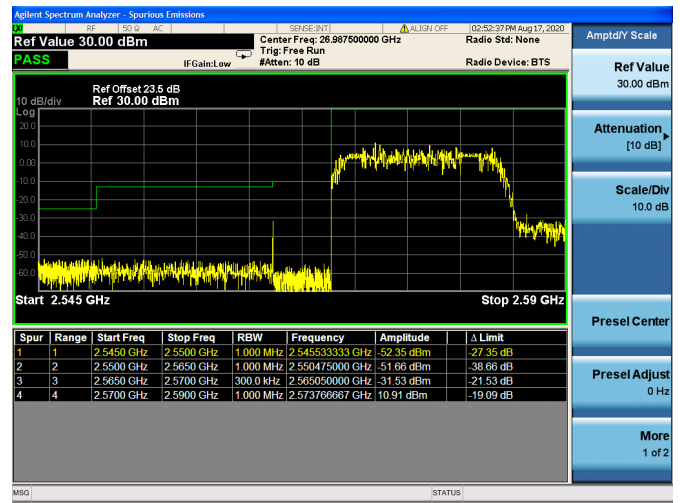

High FULL RB

Channel Bandwidth: 15MHz

Low 1RB

Low FULL RB

High 1RB

High FULL RB

Channel Bandwidth: 20MHz

Low 1RB