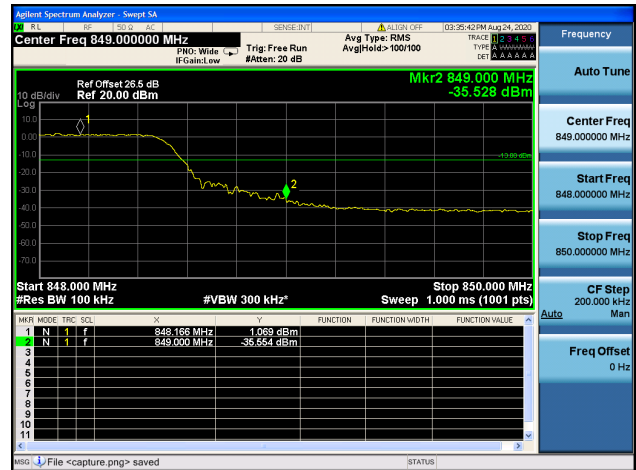

Band5 / 5MHz / Low CH / QPSK / FULL  
RB

Band5 / 5MHz / High CH / QPSK / 1  
RB

Band5 / 5MHz / High CH / QPSK / FULL  
RB

Band5 / 10MHz / Low CH / QPSK / 1  
RB

Band5 / 10MHz / Low CH / QPSK / FULL  
RB

Band5 / 10MHz / High CH / QPSK / 1  
RB

Band5 / 10MHz / High CH / QPSK / FULL  
RB

LTE Band 7

Channel Bandwidth: 5MHz

Low 1RB

Low FULL RB

High 1RB

High FULL RB

Channel Bandwidth: 10MHz