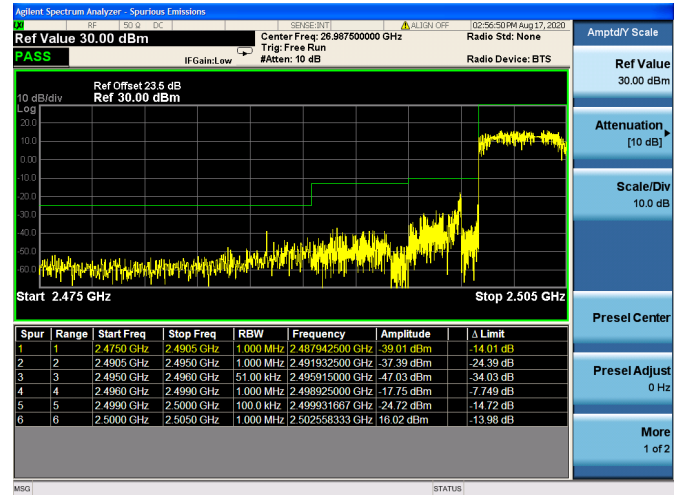

Band5 / 10MHz / High CH / QPSK / FULL  
RB

LTE Band 7

Channel Bandwidth: 5MHz

Low 1RB

Low FULL RB

High 1RB

High FULL RB

Channel Bandwidth: 10MHz

Low 1RB

Low FULL RB

High 1RB

High FULL RB

Channel Bandwidth: 15MHz

Low 1RB

Low FULL RB

High 1RB