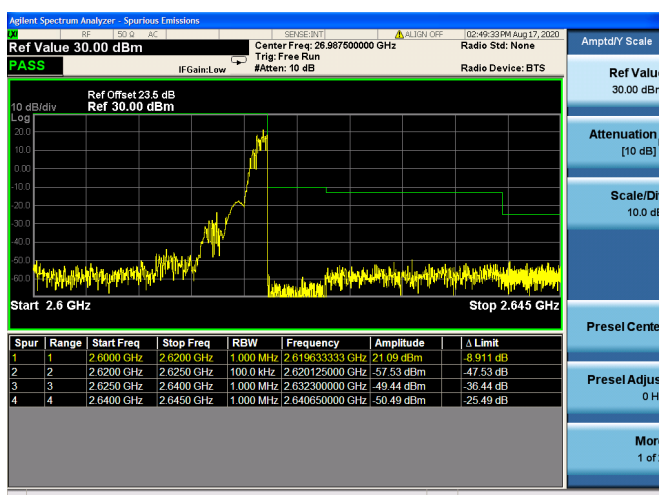

High FULL RB

Channel Bandwidth: 20MHz

Low 1RB

Low FULL RB

High 1RB

High FULL RB

LTE Band 38

Channel Bandwidth: 5MHz

Low 1RB

Low FULL RB

High 1RB

High FULL RB

Channel Bandwidth: 10MHz

Low 1RB

Low FULL RB

High 1RB