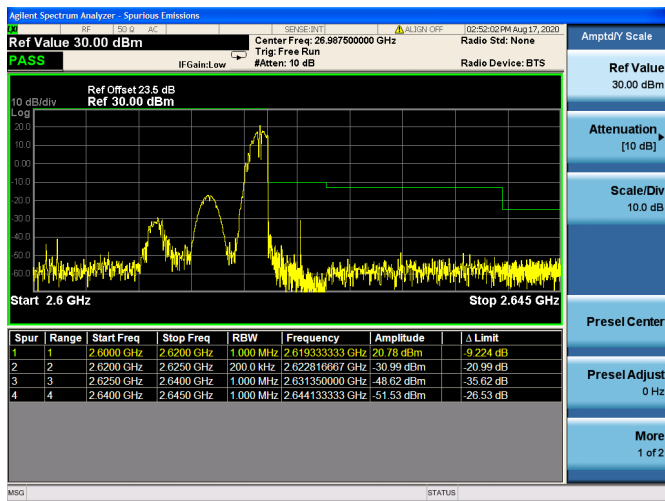

High FULL RB

Channel Bandwidth: 20MHz

Low 1RB

Low FULL RB

High 1RB

High FULL RB

LTE Band 38

Channel Bandwidth: 5MHz

Low 1RB

Low FULL RB

High 1RB

High FULL RB

Channel Bandwidth: 10MHz

Low 1RB

Low FULL RB

High 1RB

High FULL RB

Channel Bandwidth: 15MHz

Low 1RB

Low FULL RB

High 1RB

High FULL RB

Channel Bandwidth: 20MHz

Low 1RB