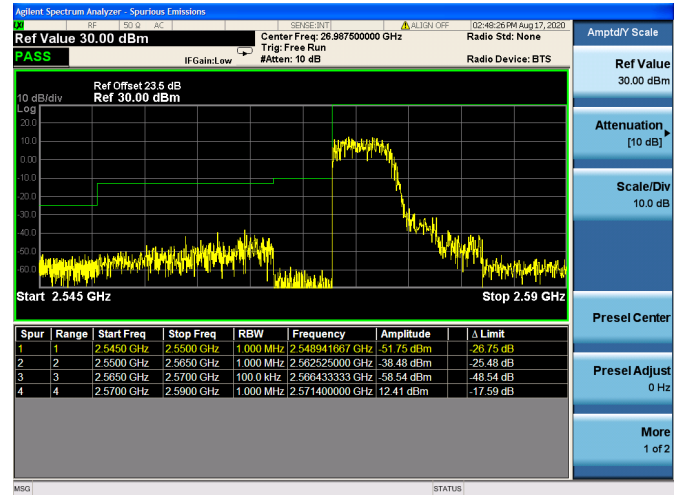

Low 1RB

Low FULL RB

High 1RB

High FULL RB

Channel Bandwidth: 15MHz

Low 1RB

Low FULL RB

High 1RB

High FULL RB

Channel Bandwidth: 20MHz

Low 1RB

Low FULL RB

High 1RB

High FULL RB

LTE Band 38

Channel Bandwidth: 5MHz

Low 1RB

Low FULL RB

High 1RB

High FULL RB

Channel Bandwidth: 10MHz

Low 1RB

Low FULL RB

High 1RB