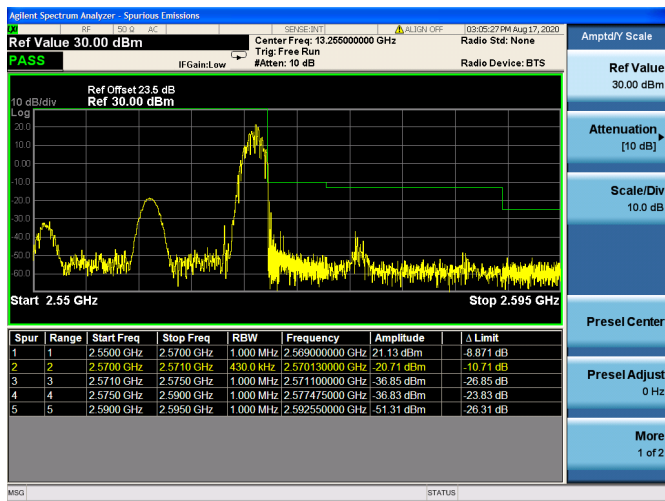

High FULL RB

Channel Bandwidth: 20MHz

Low 1RB

Low FULL RB

High 1RB

High FULL RB

LTE Band 38

Channel Bandwidth: 5MHz

Low 1RB

Low FULL RB

High 1RB

High FULL RB

Channel Bandwidth: 10MHz

Low 1RB

Low FULL RB

High 1RB