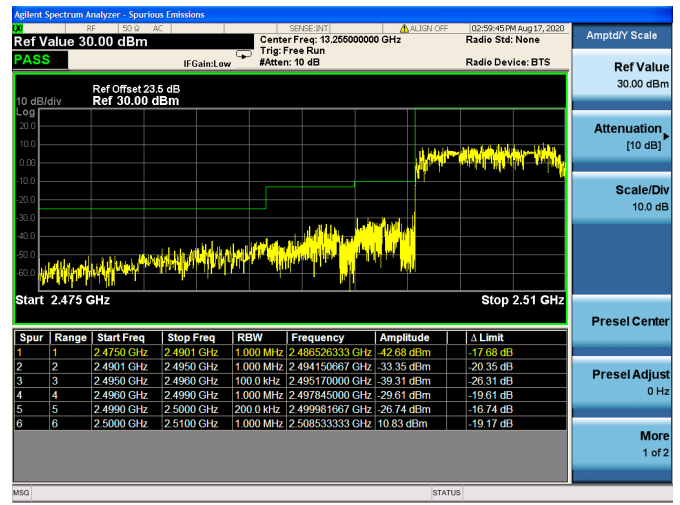

Band5 / 10MHz / High CH / QPSK / FULL  
RB

LTE Band 7

Channel Bandwidth: 5MHz

Low 1RB

Low FULL RB

High 1RB

High FULL RB

Channel Bandwidth: 10MHz

Low 1RB

Low FULL RB

High 1RB

High FULL RB

Channel Bandwidth: 15MHz

Low 1RB

Low FULL RB

High 1RB