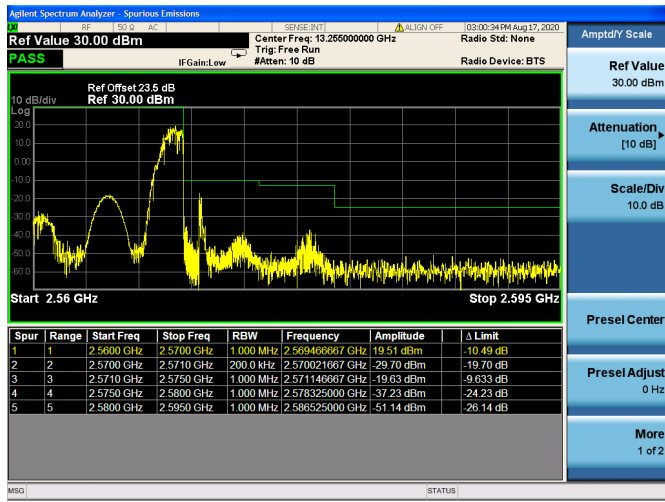

Band5 / 10MHz / High CH / QPSK / FULL  
RB

LTE Band 7

Channel Bandwidth: 5MHz

Low 1RB

Low FULL RB

High 1RB

High FULL RB

Channel Bandwidth: 10MHz

Low 1RB

Low FULL RB

High 1RB

High FULL RB

Channel Bandwidth: 15MHz

Low 1RB

Low FULL RB

High 1RB