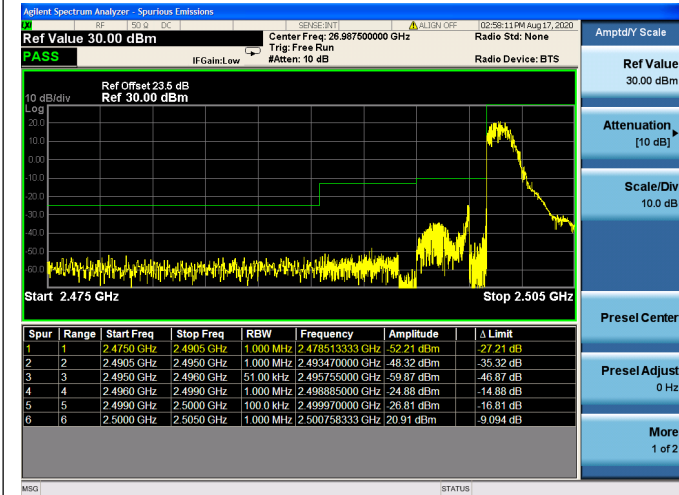

Band5 / 10MHz / High CH / QPSK / FULL  
RB

LTE Band 7

Channel Bandwidth: 5MHz

Low 1RB

Low FULL RB

High 1RB

High FULL RB

Channel Bandwidth: 10MHz

Low 1RB

Low FULL RB

High 1RB

High FULL RB

Channel Bandwidth: 15MHz

Low 1RB

Low FULL RB

High 1RB