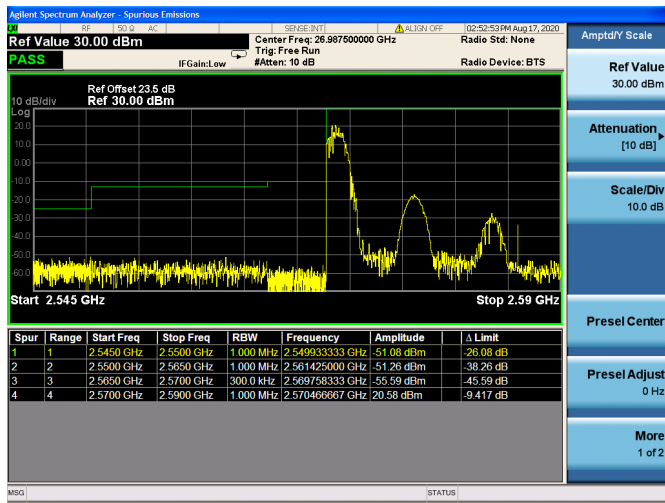

High FULL RB

Channel Bandwidth: 15MHz

Low 1RB

Low FULL RB

High 1RB

High FULL RB

Channel Bandwidth: 20MHz

Low 1RB

Low FULL RB

High 1RB

High FULL RB

LTE Band 40 (2305MHz ~ 2315MHz)

Channel Bandwidth: 5MHz

Channel Bandwidth: 5MHz

LTE Band 40 (2305MHz ~ 2315MHz)

Channel Bandwidth: 10MHz

Channel Bandwidth: 10MHz