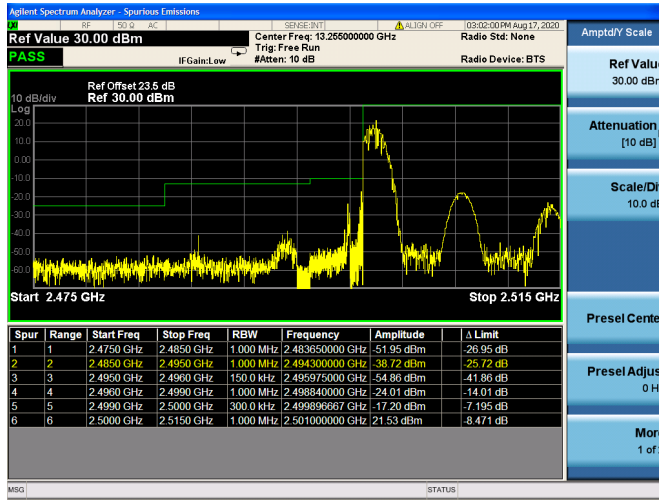

Band5 / 10MHz / High CH / QPSK / FULL  
RB

LTE Band 7

Channel Bandwidth: 5MHz

Low 1RB

Low FULL RB

High 1RB

High FULL RB

Channel Bandwidth: 10MHz

Low 1RB

Low FULL RB

High 1RB

High FULL RB

Channel Bandwidth: 15MHz

Low 1RB

Low FULL RB

High 1RB

High FULL RB

Channel Bandwidth: 20MHz

Low 1RB

Low FULL RB

High 1RB

High FULL RB

LTE Band 38

Channel Bandwidth: 5MHz