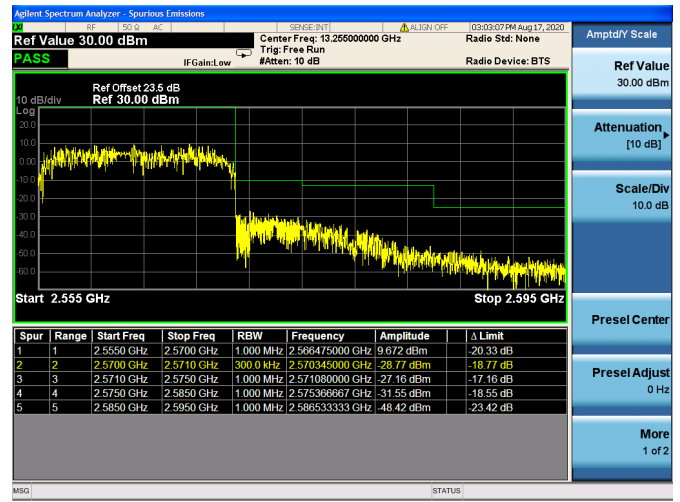

Band5 / 10MHz / High CH / QPSK / FULL  
RB

LTE Band 7

Channel Bandwidth: 5MHz

Low 1RB

Low FULL RB

High 1RB

High FULL RB

Channel Bandwidth: 10MHz

Low 1RB

Low FULL RB

High 1RB

High FULL RB

Channel Bandwidth: 15MHz

Low 1RB

Low FULL RB

High 1RB

High FULL RB

Channel Bandwidth: 20MHz

Low 1RB

Low FULL RB

High 1RB

High FULL RB

LTE Band 38

Channel Bandwidth: 5MHz