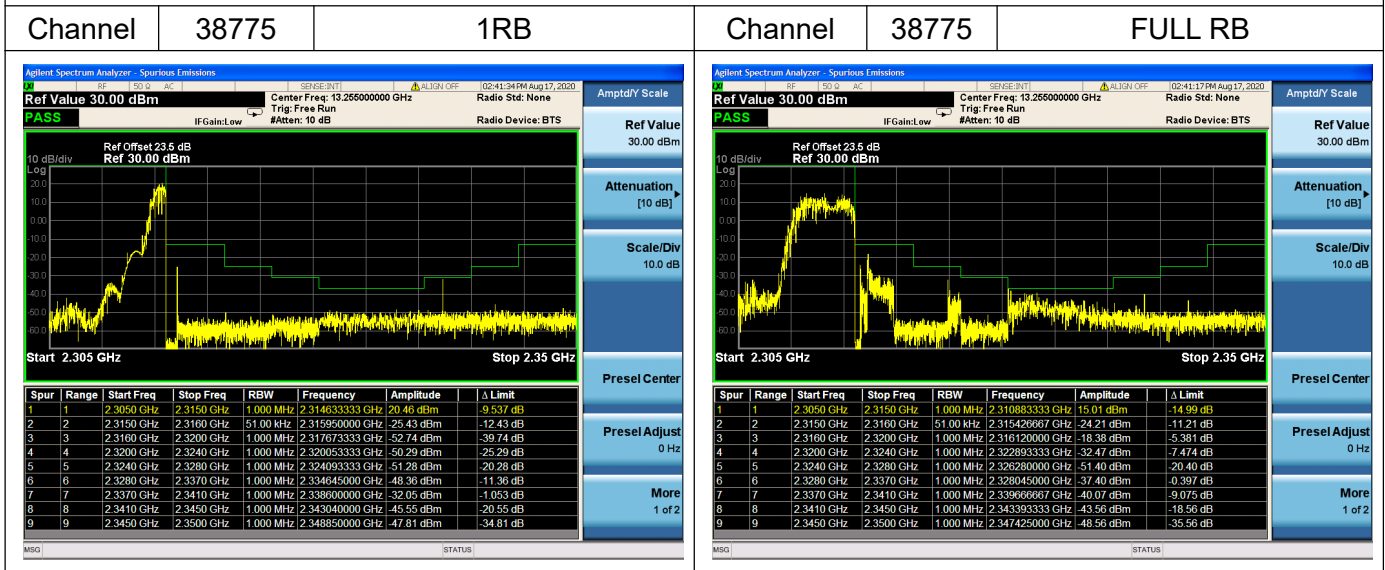

High FULL RB

Channel Bandwidth: 15MHz

Low 1RB

Low FULL RB

High 1RB

High FULL RB

Channel Bandwidth: 20MHz

Low 1RB

Low FULL RB

High 1RB

High FULL RB

LTE Band 40 (2305MHz ~ 2315MHz)

Channel Bandwidth: 5MHz

Channel Bandwidth: 5MHz

LTE Band 40 (2305MHz ~ 2315MHz)

Channel Bandwidth: 10MHz

Channel Bandwidth: 10MHz