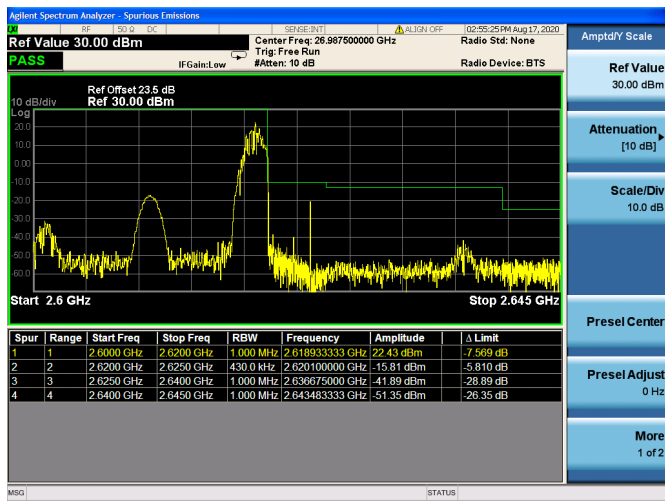

Low 1RB

Low FULL RB

High 1RB

High FULL RB

Channel Bandwidth: 10MHz

Low 1RB

Low FULL RB

High 1RB

High FULL RB

Channel Bandwidth: 15MHz

Low 1RB

Low FULL RB

High 1RB

High FULL RB

Channel Bandwidth: 20MHz

Low 1RB

Low FULL RB

High 1RB

High FULL RB

LTE Band 40 (2305MHz ~ 2315MHz)

Channel Bandwidth: 5MHz

Channel Bandwidth: 5MHz

LTE Band 40 (2305MHz ~ 2315MHz)

Channel Bandwidth: 10MHz

Channel Bandwidth: 10MHz