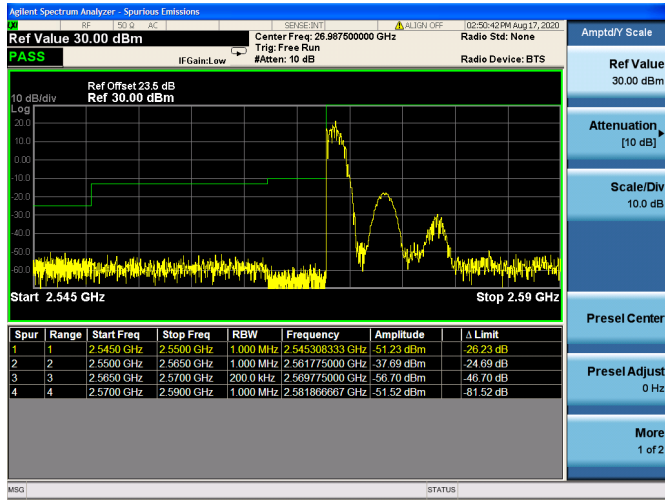

High FULL RB

Channel Bandwidth: 20MHz

Low 1RB

Low FULL RB

High 1RB

High FULL RB

LTE Band 38

Channel Bandwidth: 5MHz

Low 1RB

Low FULL RB

High 1RB

High FULL RB

Channel Bandwidth: 10MHz

Low 1RB

Low FULL RB

High 1RB

High FULL RB

Channel Bandwidth: 15MHz

Low 1RB

Low FULL RB

High 1RB

High FULL RB

Channel Bandwidth: 20MHz

Low 1RB