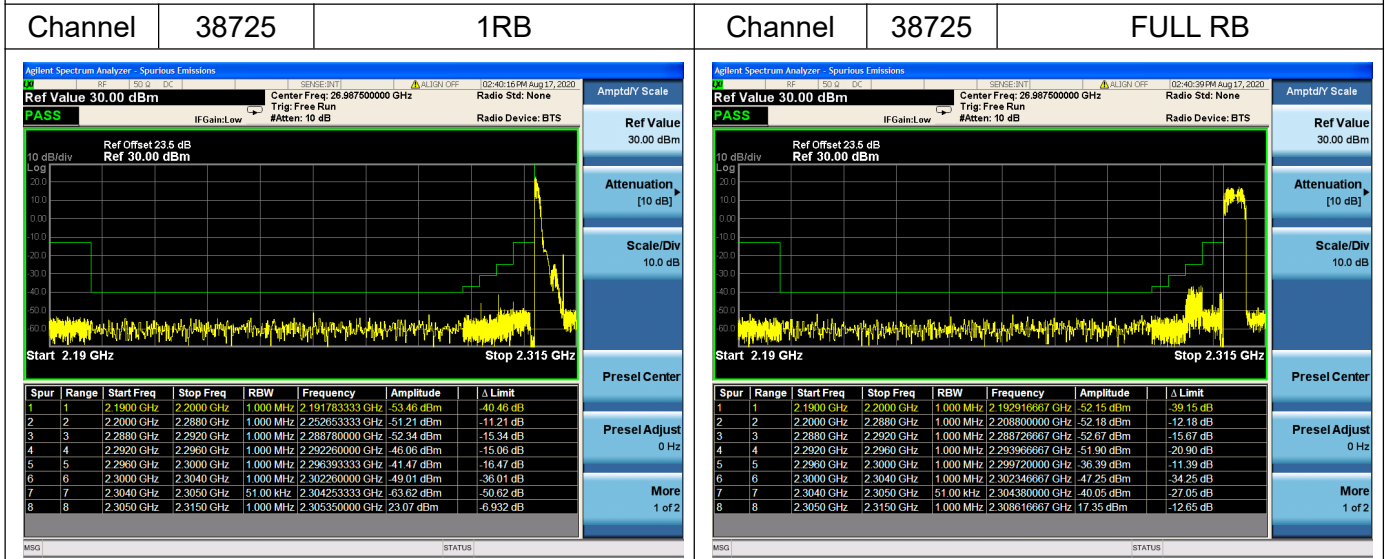

High FULL RB

Channel Bandwidth: 15MHz

Low 1RB

Low FULL RB

High 1RB

High FULL RB

Channel Bandwidth: 20MHz

Low 1RB

Low FULL RB

High 1RB

High FULL RB

LTE Band 40 (2305MHz ~ 2315MHz)

Channel Bandwidth: 5MHz

Channel Bandwidth: 5MHz

LTE Band 40 (2305MHz ~ 2315MHz)

Channel Bandwidth: 10MHz

Channel Bandwidth: 10MHz