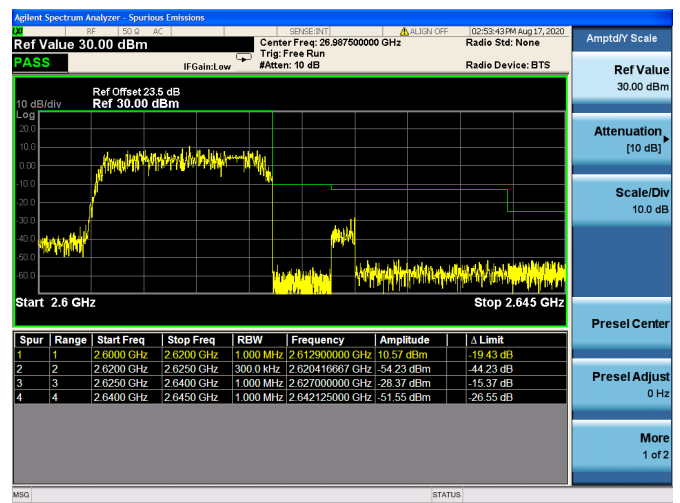

High FULL RB

Channel Bandwidth: 15MHz

Low 1RB

Low FULL RB

High 1RB

High FULL RB

Channel Bandwidth: 20MHz

Low 1RB

Channel Bandwidth: 10MHz