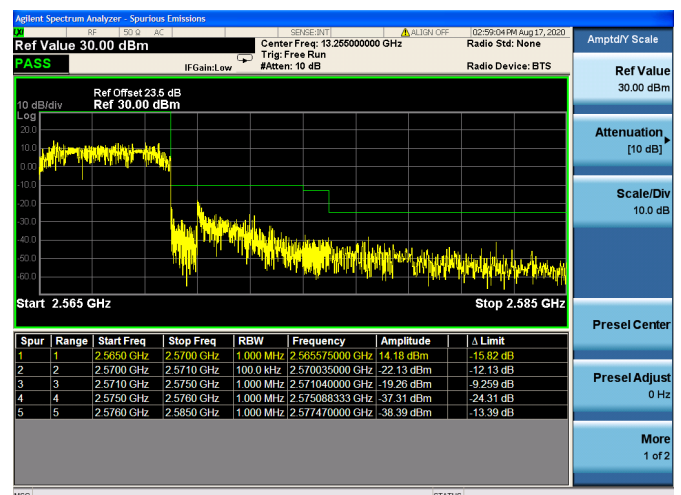

Band5 / 10MHz / High CH / QPSK / FULL  
RB

LTE Band 7

Channel Bandwidth: 5MHz

Low 1RB

Low FULL RB

High 1RB

High FULL RB

Channel Bandwidth: 10MHz

Low 1RB

Low FULL RB

High 1RB

High FULL RB

Channel Bandwidth: 15MHz

Low 1RB

Low FULL RB

High 1RB