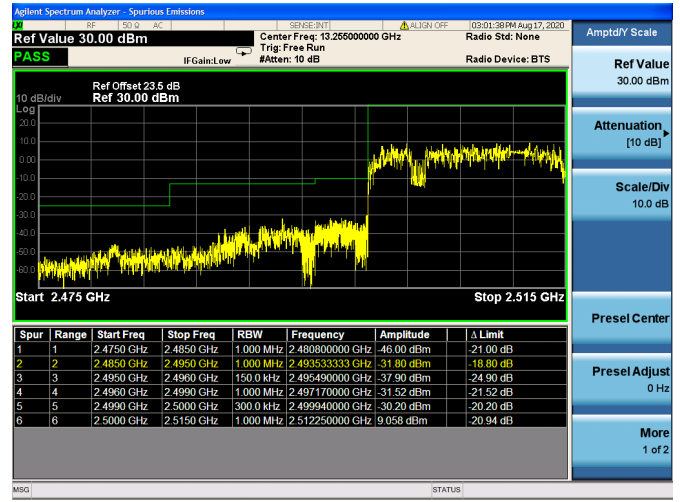

Band5 / 10MHz / High CH / QPSK / FULL  
RB

LTE Band 7

Channel Bandwidth: 5MHz

Low 1RB

Low FULL RB

High 1RB

High FULL RB

Channel Bandwidth: 10MHz

Low 1RB

Low FULL RB

High 1RB

High FULL RB

Channel Bandwidth: 15MHz

Low 1RB

Low FULL RB

High 1RB

High FULL RB

Channel Bandwidth: 20MHz

Low 1RB

Low FULL RB

High 1RB

High FULL RB

LTE Band 38

Channel Bandwidth: 5MHz