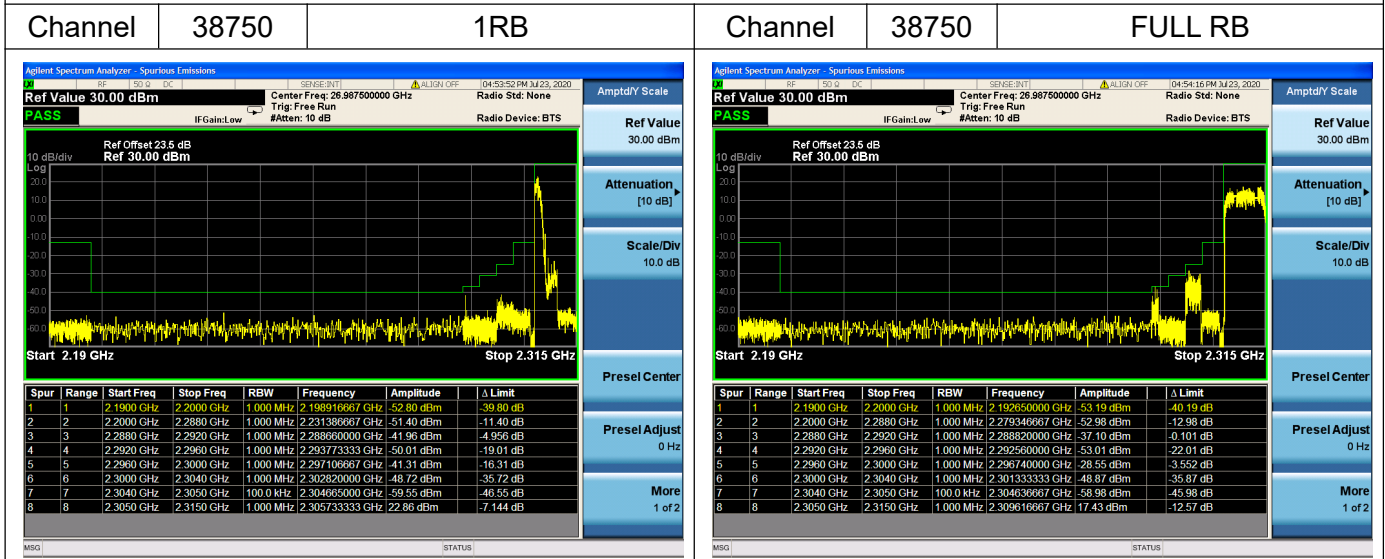

High FULL RB

Channel Bandwidth: 15MHz

Low 1RB

Low FULL RB

High 1RB

High FULL RB

Channel Bandwidth: 20MHz

Low 1RB

Low FULL RB

High 1RB

High FULL RB

LTE Band 40 (2305MHz ~ 2315MHz)

Channel Bandwidth: 5MHz

Channel Bandwidth: 5MHz

LTE Band 40 (2305MHz ~ 2315MHz)

Channel Bandwidth: 10MHz

Channel Bandwidth: 10MHz