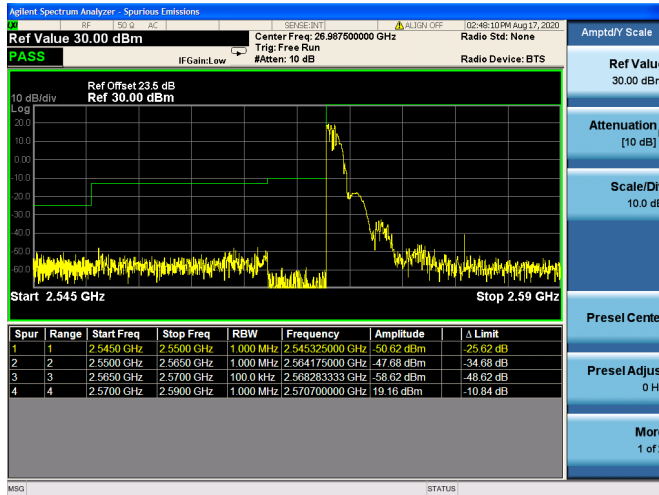

High FULL RB

Channel Bandwidth: 20MHz

Low 1RB

Low FULL RB

High 1RB

High FULL RB

LTE Band 38

Channel Bandwidth: 5MHz

Low 1RB

Low FULL RB

High 1RB

High FULL RB

Channel Bandwidth: 10MHz

Low 1RB

Low FULL RB

High 1RB