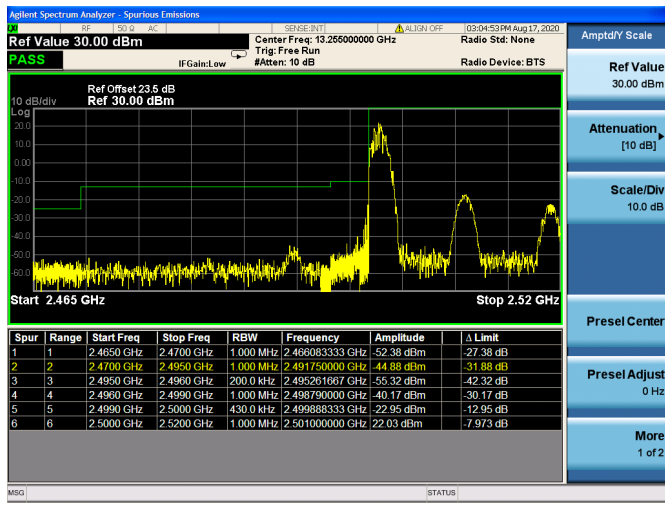

High FULL RB

Channel Bandwidth: 20MHz

Low 1RB

Low FULL RB

High 1RB

High FULL RB

LTE Band 38

Channel Bandwidth: 5MHz

Low 1RB

Low FULL RB

High 1RB

High FULL RB

Channel Bandwidth: 10MHz

Low 1RB

Low FULL RB

High 1RB