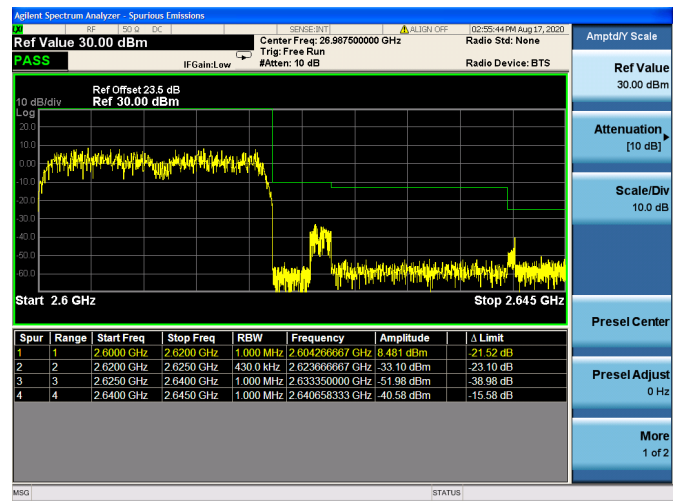

High 1RB

High FULL RB