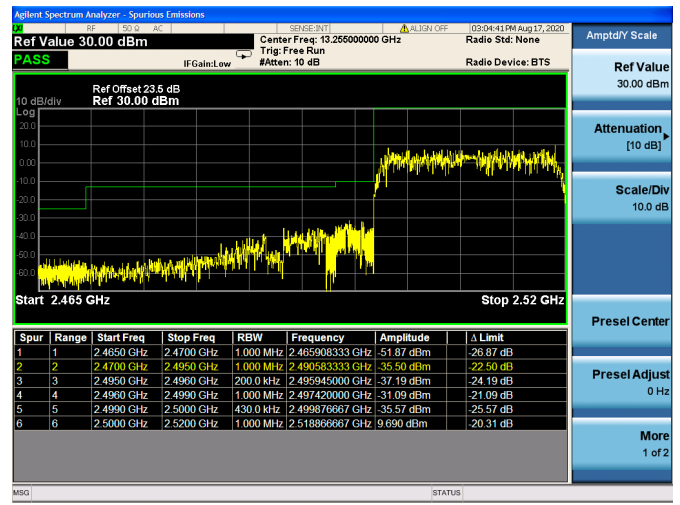

High FULL RB

Channel Bandwidth: 20MHz

Low 1RB

Low FULL RB

High 1RB

High FULL RB

LTE Band 38

Channel Bandwidth: 5MHz

Low 1RB

Low FULL RB

High 1RB

High FULL RB

Channel Bandwidth: 10MHz

Low 1RB

Low FULL RB

High 1RB