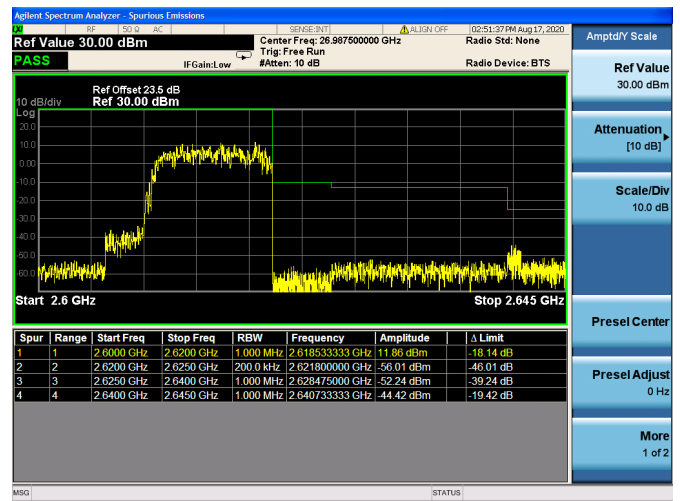

High FULL RB

Channel Bandwidth: 20MHz

Low 1RB

Low FULL RB

High 1RB

High FULL RB

LTE Band 38

Channel Bandwidth: 5MHz

Low 1RB

Low FULL RB

High 1RB

High FULL RB

Channel Bandwidth: 10MHz

Low 1RB

Low FULL RB

High 1RB

High FULL RB

Channel Bandwidth: 15MHz

Low 1RB

Low FULL RB

High 1RB

High FULL RB

Channel Bandwidth: 20MHz

Low 1RB