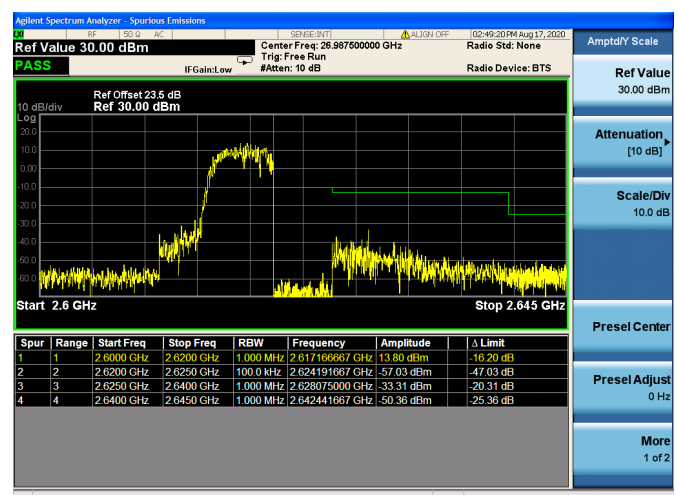

High FULL RB

Channel Bandwidth: 20MHz

Low 1RB

Low FULL RB

High 1RB

High FULL RB

LTE Band 38

Channel Bandwidth: 5MHz

Low 1RB

Low FULL RB

High 1RB

High FULL RB

Channel Bandwidth: 10MHz

Low 1RB

Low FULL RB

High 1RB