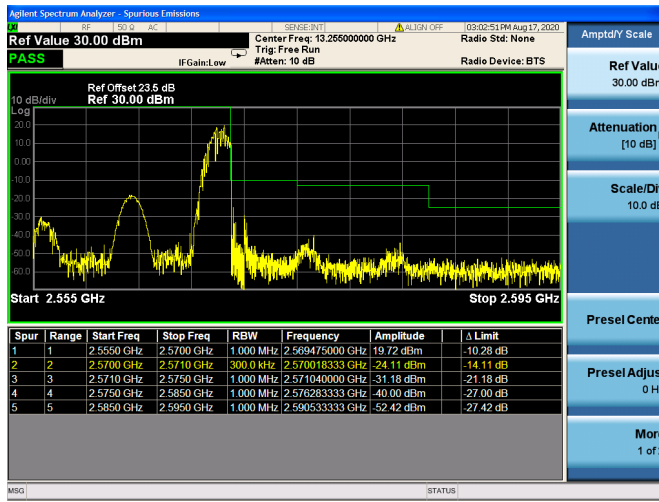

Band5 / 10MHz / High CH / QPSK / FULL  
RB

LTE Band 7

Channel Bandwidth: 5MHz

Low 1RB

Low FULL RB

High 1RB

High FULL RB

Channel Bandwidth: 10MHz

Low 1RB

Low FULL RB

High 1RB

High FULL RB

Channel Bandwidth: 15MHz

Low 1RB

Low FULL RB

High 1RB

High FULL RB

Channel Bandwidth: 20MHz

Low 1RB

Low FULL RB

High 1RB

High FULL RB

LTE Band 38

Channel Bandwidth: 5MHz