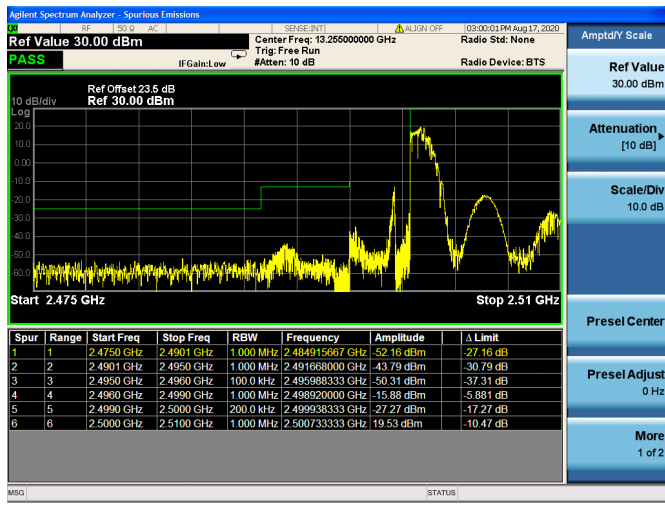

Band5 / 10MHz / High CH / QPSK / FULL  
RB

LTE Band 7

Channel Bandwidth: 5MHz

Low 1RB

Low FULL RB

High 1RB

High FULL RB

Channel Bandwidth: 10MHz

Low 1RB

Low FULL RB

High 1RB

High FULL RB

Channel Bandwidth: 15MHz

Low 1RB

Low FULL RB

High 1RB