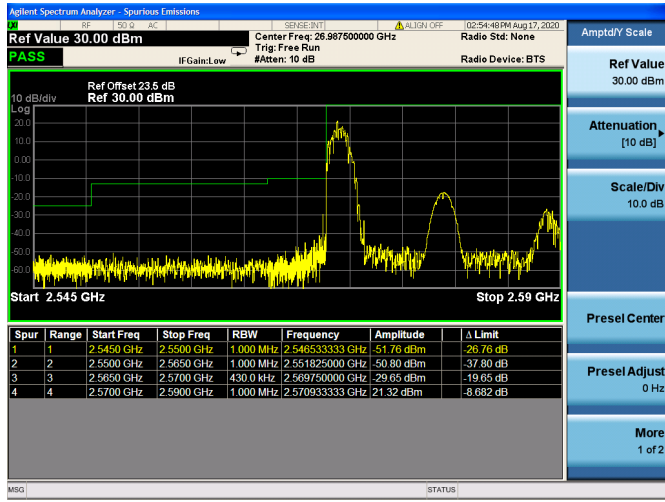

Low 1RB

Low FULL RB

High 1RB

High FULL RB

Channel Bandwidth: 10MHz

Low 1RB

Low FULL RB

High 1RB

High FULL RB

Channel Bandwidth: 15MHz

Low 1RB

Low FULL RB

High 1RB

High FULL RB

Channel Bandwidth: 20MHz

Low 1RB

Low FULL RB

High 1RB

High FULL RB

LTE Band 40 (2305MHz ~ 2315MHz)

Channel Bandwidth: 5MHz

Channel Bandwidth: 5MHz

LTE Band 40 (2305MHz ~ 2315MHz)

Channel Bandwidth: 10MHz

Channel Bandwidth: 10MHz