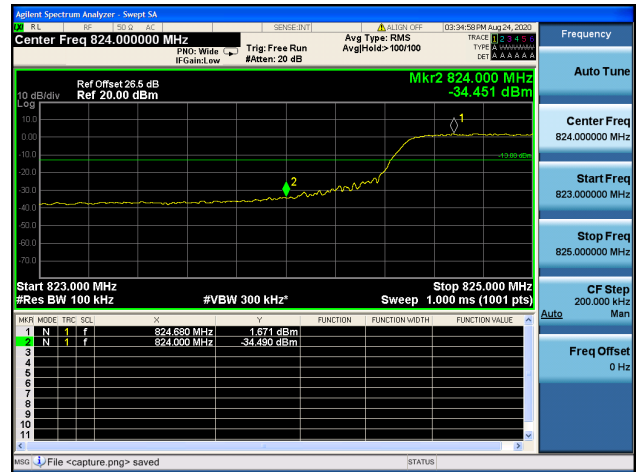

Band5 / 5MHz / Low CH / QPSK / FULL  
RB

Band5 / 5MHz / High CH / QPSK / 1  
RB

Band5 / 5MHz / High CH / QPSK / FULL  
RB

Band5 / 10MHz / Low CH / QPSK / 1  
RB

Band5 / 10MHz / Low CH / QPSK / FULL  
RB

Band5 / 10MHz / High CH / QPSK / 1  
RB

Band5 / 10MHz / High CH / QPSK / FULL  
RB

LTE Band 7

Channel Bandwidth: 5MHz

Low 1RB

Low FULL RB

High 1RB

High FULL RB

Channel Bandwidth: 10MHz