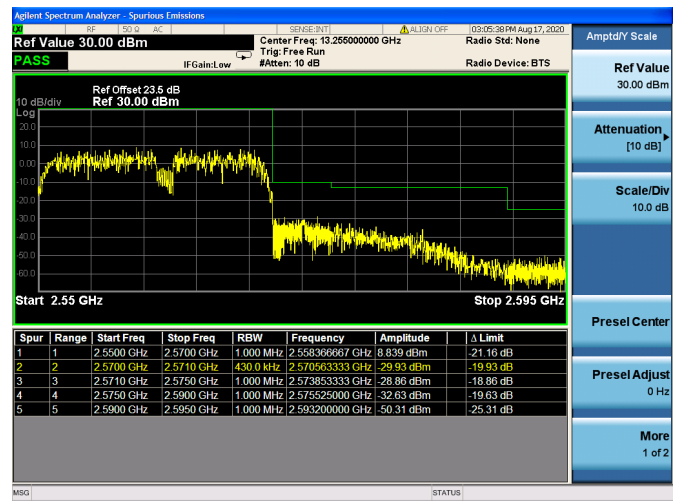

High FULL RB

Channel Bandwidth: 20MHz

Low 1RB

Low FULL RB

High 1RB

High FULL RB

LTE Band 38

Channel Bandwidth: 5MHz

Low 1RB

Low FULL RB

High 1RB

High FULL RB

Channel Bandwidth: 10MHz

Low 1RB

Low FULL RB

High 1RB