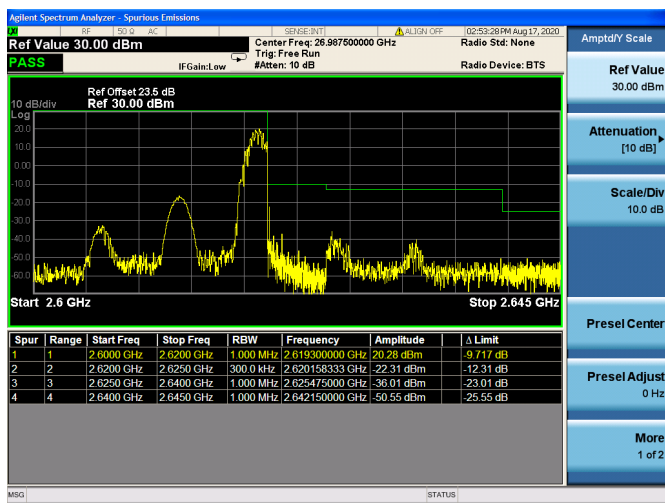

Low 1RB

Low FULL RB

High 1RB

High FULL RB

Channel Bandwidth: 10MHz

Low 1RB

Low FULL RB

High 1RB

High FULL RB

Channel Bandwidth: 15MHz

Low 1RB

Low FULL RB

High 1RB

High FULL RB

Channel Bandwidth: 20MHz

Low 1RB

Low FULL RB

High 1RB

High FULL RB

LTE Band 40 (2305MHz ~ 2315MHz)

Channel Bandwidth: 5MHz

Channel Bandwidth: 5MHz

LTE Band 40 (2305MHz ~ 2315MHz)

Channel Bandwidth: 10MHz

Channel Bandwidth: 10MHz