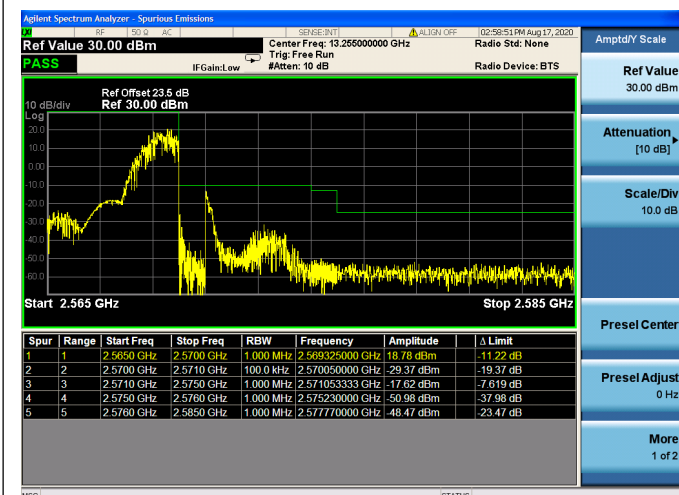

Band5 / 10MHz / High CH / QPSK / FULL  
RB

LTE Band 7

Channel Bandwidth: 5MHz

Low 1RB

Low FULL RB

High 1RB

High FULL RB

Channel Bandwidth: 10MHz

Low 1RB

Low FULL RB

High 1RB

High FULL RB

Channel Bandwidth: 15MHz

Low 1RB

Low FULL RB

High 1RB