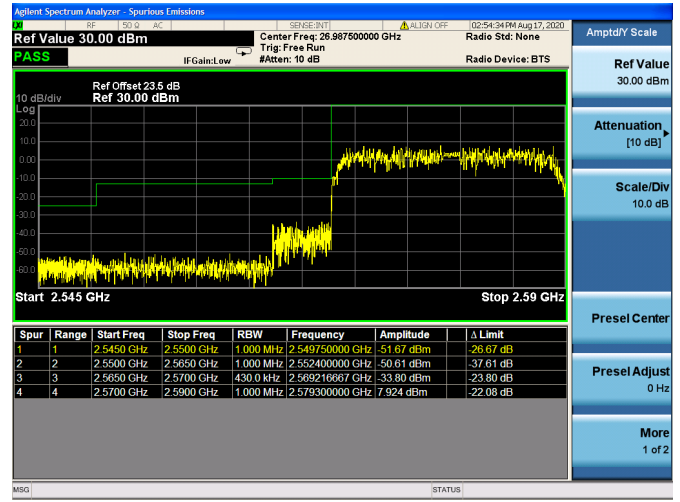

Channel Bandwidth: 20MHz

Low 1RB

Low FULL RB