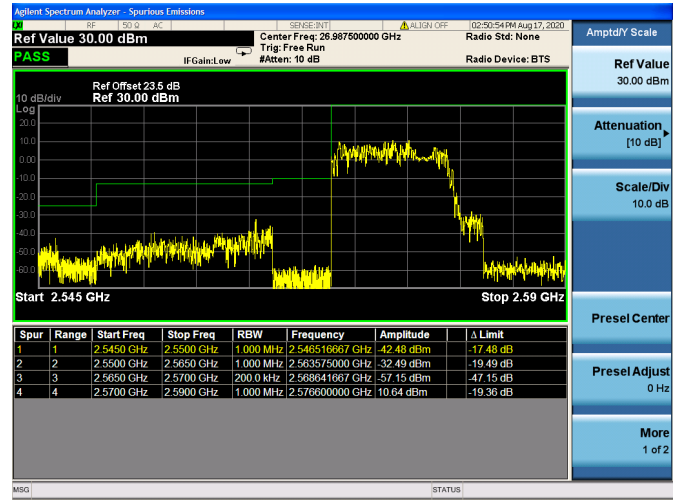

High FULL RB

Channel Bandwidth: 20MHz

Low 1RB

Low FULL RB

High 1RB

High FULL RB

LTE Band 38

Channel Bandwidth: 5MHz

Low 1RB

Low FULL RB

High 1RB

High FULL RB

Channel Bandwidth: 10MHz

Low 1RB

Low FULL RB

High 1RB

High FULL RB

Channel Bandwidth: 15MHz

Low 1RB

Low FULL RB

High 1RB

High FULL RB

Channel Bandwidth: 20MHz

Low 1RB