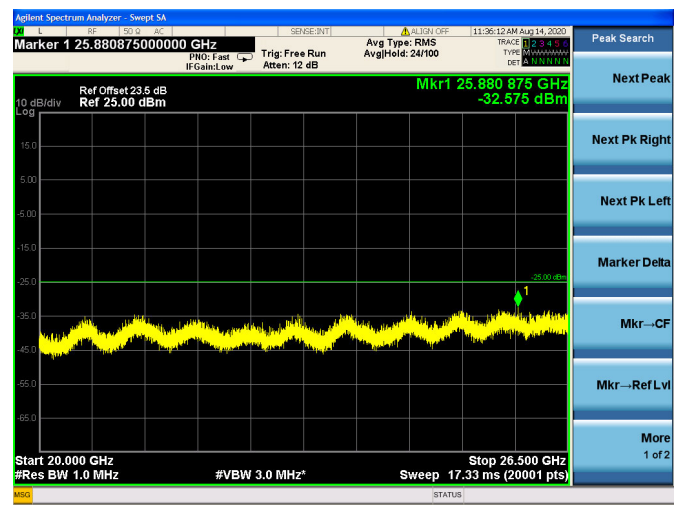

LTE Band 38 CSE

5MHz/QPSK/Low CH

5MHz/16QAM/Low CH

5MHz/64QAM/Low CH

5MHz/QPSK/Mid CH

5MHz/16QAM/Mid CH

5MHz/64QAM/Mid CH

5MHz/QPSK/High CH

5MHz/16QAM/High CH

5MHz/64QAM/High CH

10MHz/QPSK/Low CH

10MHz/16QAM/Low CH

10MHz/64QAM/Low CH