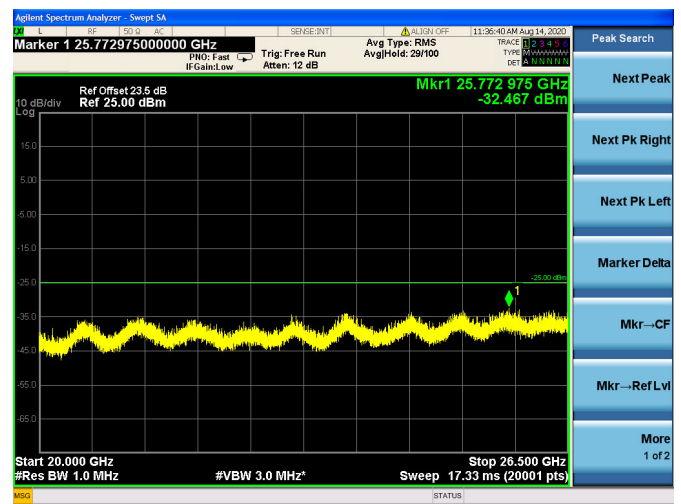

LTE Band 38 CSE

5MHz/QPSK/Low CH

5MHz/16QAM/Low CH

5MHz/64QAM/Low CH

5MHz/QPSK/Mid CH

5MHz/16QAM/Mid CH

5MHz/64QAM/Mid CH

5MHz/QPSK/High CH

5MHz/16QAM/High CH

5MHz/64QAM/High CH

10MHz/QPSK/Low CH

10MHz/16QAM/Low CH

10MHz/64QAM/Low CH