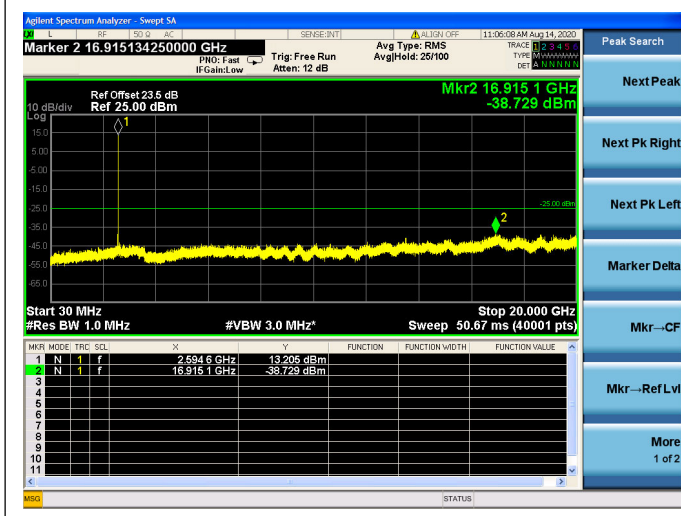

LTE Band 38 CSE

5MHz/QPSK/Low CH

5MHz/16QAM/Low CH

5MHz/64QAM/Low CH

5MHz/QPSK/Mid CH

5MHz/16QAM/Mid CH

5MHz/64QAM/Mid CH

5MHz/QPSK/High CH

5MHz/16QAM/High CH

5MHz/64QAM/High CH

10MHz/QPSK/Low CH

10MHz/16QAM/Low CH

10MHz/64QAM/Low CH