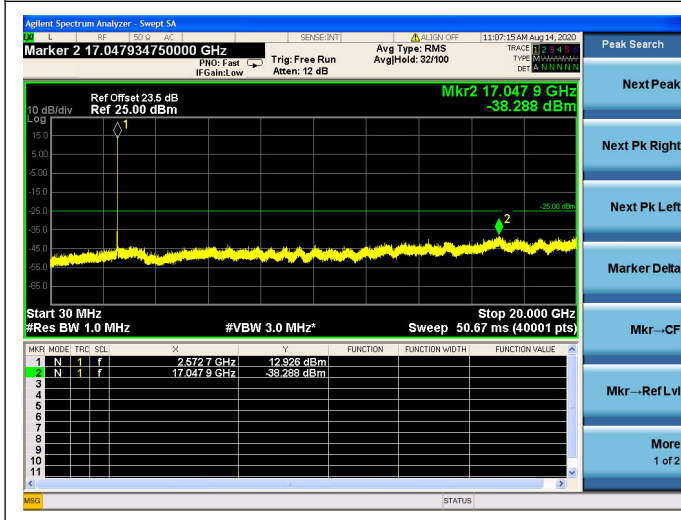

LTE Band 38 CSE

5MHz/QPSK/Low CH

5MHz/16QAM/Low CH

5MHz/64QAM/Low CH

5MHz/QPSK/Mid CH

5MHz/16QAM/Mid CH

5MHz/64QAM/Mid CH

5MHz/QPSK/High CH

5MHz/16QAM/High CH

5MHz/64QAM/High CH

10MHz/QPSK/Low CH

10MHz/16QAM/Low CH

10MHz/64QAM/Low CH