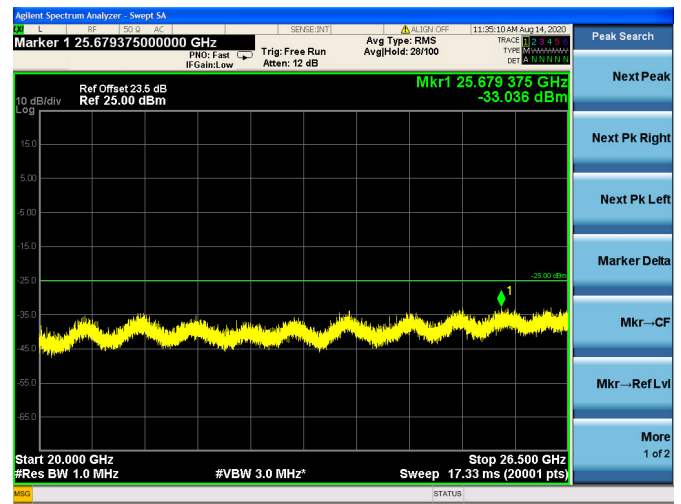

LTE Band 38 CSE

5MHz/QPSK/Low CH

5MHz/16QAM/Low CH

5MHz/64QAM/Low CH

5MHz/QPSK/Mid CH

5MHz/16QAM/Mid CH

5MHz/64QAM/Mid CH

5MHz/QPSK/High CH

5MHz/16QAM/High CH

5MHz/64QAM/High CH

10MHz/QPSK/Low CH

10MHz/16QAM/Low CH

10MHz/64QAM/Low CH