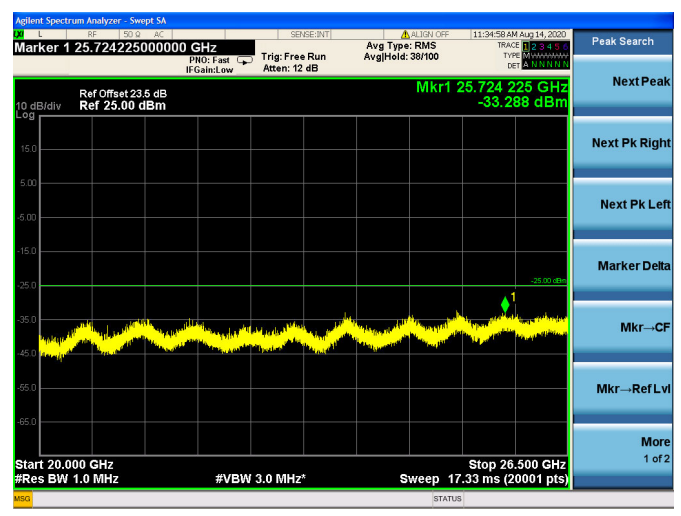

LTE Band 38 CSE

5MHz/QPSK/Low CH

5MHz/16QAM/Low CH

5MHz/64QAM/Low CH

5MHz/QPSK/Mid CH

5MHz/16QAM/Mid CH

5MHz/64QAM/Mid CH

5MHz/QPSK/High CH

5MHz/16QAM/High CH

5MHz/64QAM/High CH

10MHz/QPSK/Low CH

10MHz/16QAM/Low CH

10MHz/64QAM/Low CH