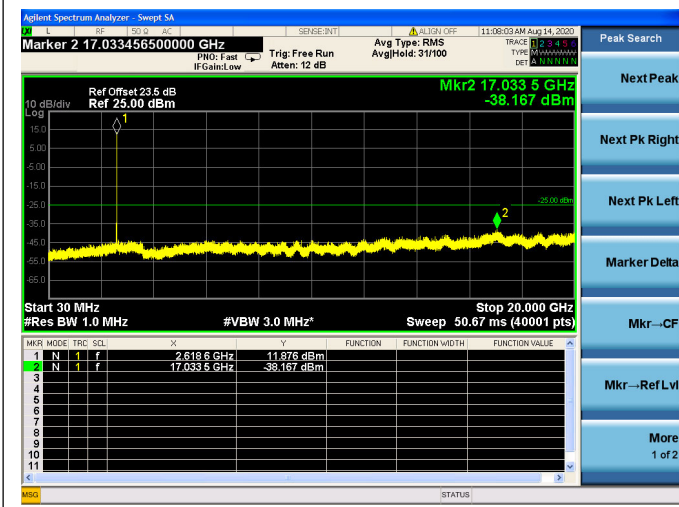

LTE Band 38 CSE

5MHz/QPSK/Low CH

5MHz/16QAM/Low CH

5MHz/64QAM/Low CH

5MHz/QPSK/Mid CH

5MHz/16QAM/Mid CH

5MHz/64QAM/Mid CH

5MHz/QPSK/High CH

5MHz/16QAM/High CH

5MHz/64QAM/High CH

10MHz/QPSK/Low CH

10MHz/16QAM/Low CH

10MHz/64QAM/Low CH