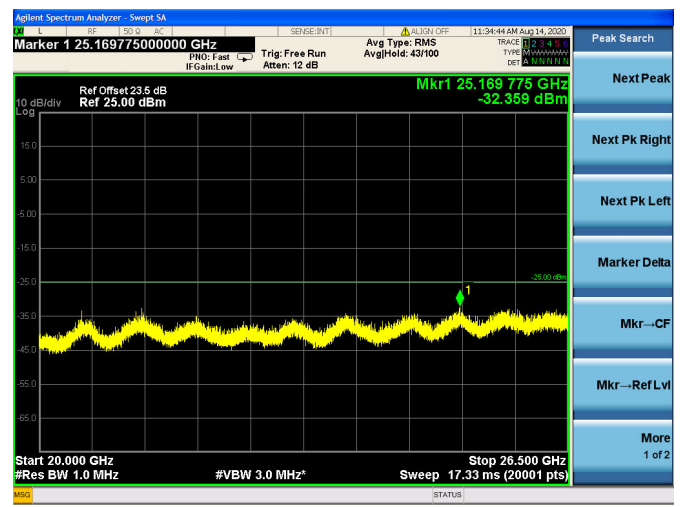

LTE Band 38 CSE

5MHz/QPSK/Low CH

5MHz/16QAM/Low CH

5MHz/64QAM/Low CH

5MHz/QPSK/Mid CH

5MHz/16QAM/Mid CH

5MHz/64QAM/Mid CH

5MHz/QPSK/High CH

5MHz/16QAM/High CH

5MHz/64QAM/High CH

10MHz/QPSK/Low CH

10MHz/16QAM/Low CH

10MHz/64QAM/Low CH