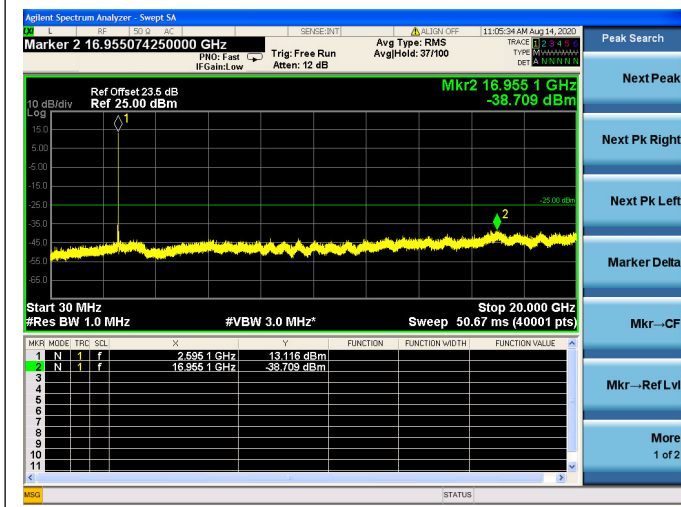

LTE Band 38 CSE

5MHz/QPSK/Low CH

5MHz/16QAM/Low CH

5MHz/64QAM/Low CH

5MHz/QPSK/Mid CH

5MHz/16QAM/Mid CH

5MHz/64QAM/Mid CH

5MHz/QPSK/High CH

5MHz/16QAM/High CH

5MHz/64QAM/High CH

10MHz/QPSK/Low CH

10MHz/16QAM/Low CH

10MHz/64QAM/Low CH