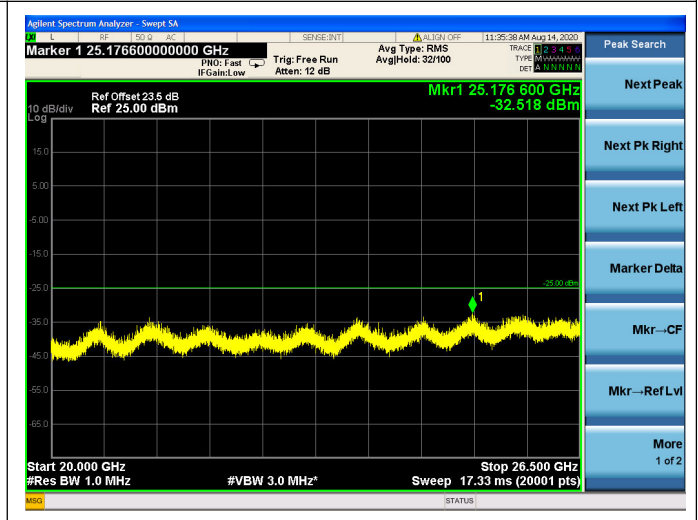

LTE Band 38 CSE

5MHz/QPSK/Low CH

5MHz/16QAM/Low CH

5MHz/64QAM/Low CH

5MHz/QPSK/Mid CH

5MHz/16QAM/Mid CH

5MHz/64QAM/Mid CH

5MHz/QPSK/High CH

5MHz/16QAM/High CH

5MHz/64QAM/High CH

10MHz/QPSK/Low CH

10MHz/16QAM/Low CH

10MHz/64QAM/Low CH