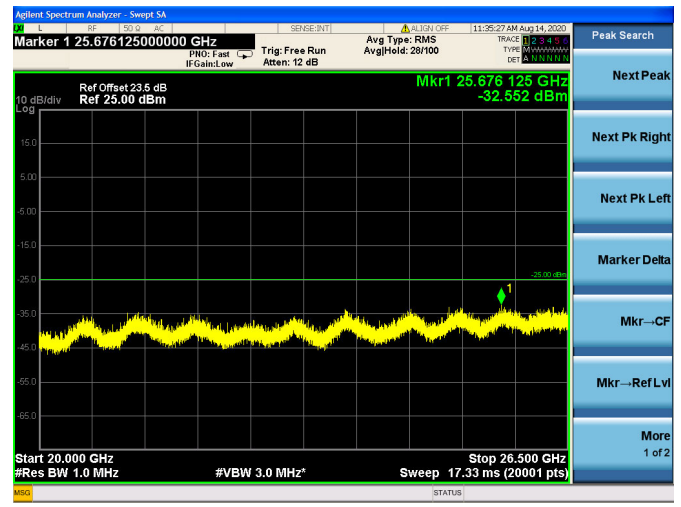

LTE Band 38 CSE

5MHz/QPSK/Low CH

5MHz/16QAM/Low CH

5MHz/64QAM/Low CH

5MHz/QPSK/Mid CH

5MHz/16QAM/Mid CH

5MHz/64QAM/Mid CH

5MHz/QPSK/High CH

5MHz/16QAM/High CH

5MHz/64QAM/High CH

10MHz/QPSK/Low CH

10MHz/16QAM/Low CH

10MHz/64QAM/Low CH