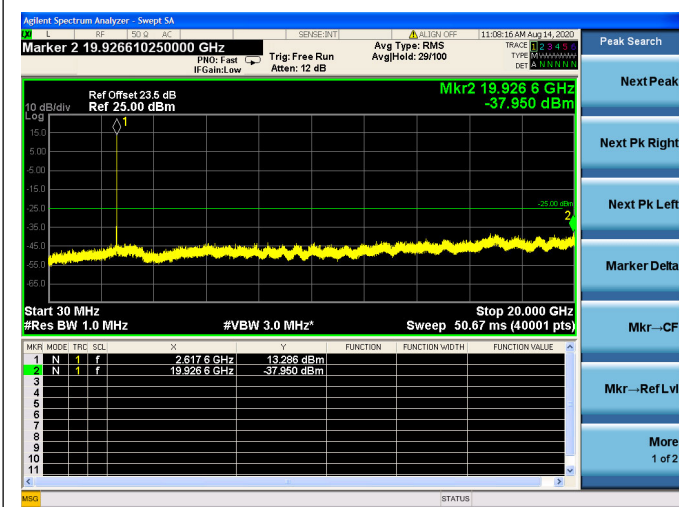

LTE Band 38 CSE

5MHz/QPSK/Low CH

5MHz/16QAM/Low CH

5MHz/64QAM/Low CH

5MHz/QPSK/Mid CH

5MHz/16QAM/Mid CH

5MHz/64QAM/Mid CH

5MHz/QPSK/High CH

5MHz/16QAM/High CH

5MHz/64QAM/High CH

10MHz/QPSK/Low CH

10MHz/16QAM/Low CH

10MHz/64QAM/Low CH