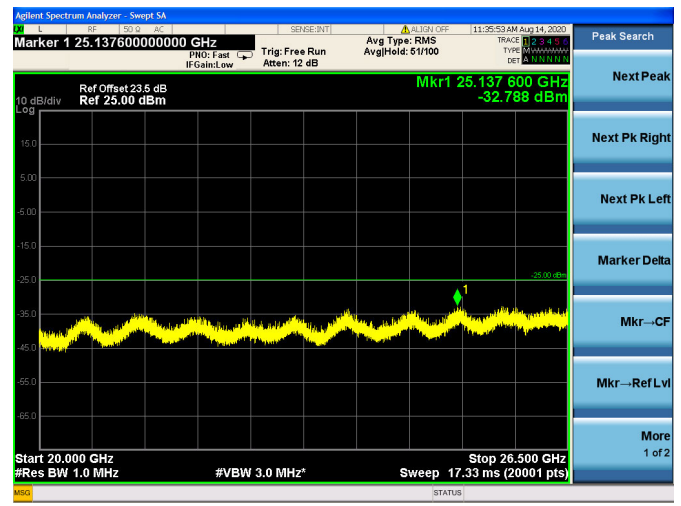

LTE Band 38 CSE

5MHz/QPSK/Low CH

5MHz/16QAM/Low CH

5MHz/64QAM/Low CH

5MHz/QPSK/Mid CH

5MHz/16QAM/Mid CH

5MHz/64QAM/Mid CH

5MHz/QPSK/High CH

5MHz/16QAM/High CH

5MHz/64QAM/High CH

10MHz/QPSK/Low CH

10MHz/16QAM/Low CH

10MHz/64QAM/Low CH