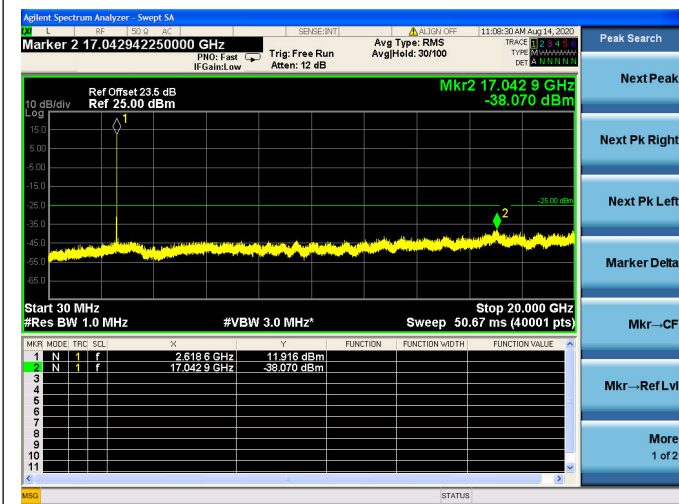

LTE Band 38 CSE

5MHz/QPSK/Low CH

5MHz/16QAM/Low CH

5MHz/64QAM/Low CH

5MHz/QPSK/Mid CH

5MHz/16QAM/Mid CH

5MHz/64QAM/Mid CH

5MHz/QPSK/High CH

5MHz/16QAM/High CH

5MHz/64QAM/High CH

10MHz/QPSK/Low CH

10MHz/16QAM/Low CH

10MHz/64QAM/Low CH