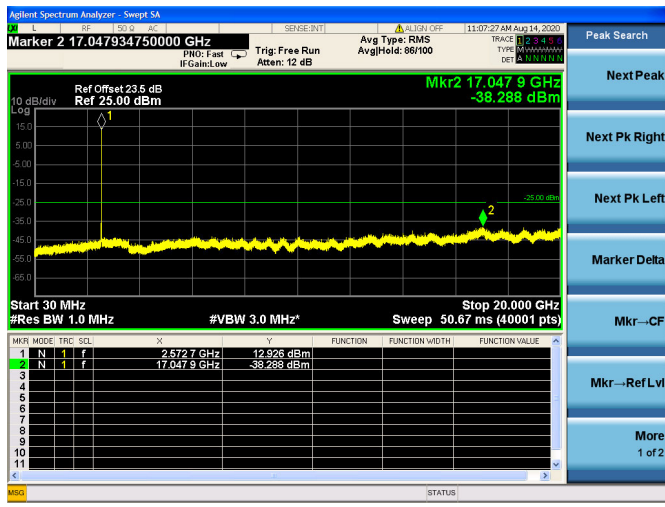

LTE Band 38 CSE

5MHz/QPSK/Low CH

5MHz/16QAM/Low CH

5MHz/64QAM/Low CH

5MHz/QPSK/Mid CH

5MHz/16QAM/Mid CH

5MHz/64QAM/Mid CH

5MHz/QPSK/High CH

5MHz/16QAM/High CH

5MHz/64QAM/High CH

10MHz/QPSK/Low CH

10MHz/16QAM/Low CH

10MHz/64QAM/Low CH