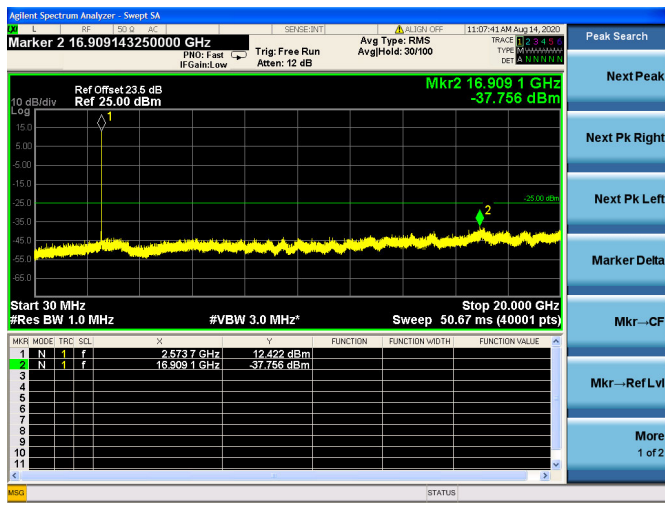

LTE Band 38 CSE

5MHz/QPSK/Low CH

5MHz/16QAM/Low CH

5MHz/64QAM/Low CH

5MHz/QPSK/Mid CH

5MHz/16QAM/Mid CH

5MHz/64QAM/Mid CH

5MHz/QPSK/High CH

5MHz/16QAM/High CH

5MHz/64QAM/High CH

10MHz/QPSK/Low CH

10MHz/16QAM/Low CH

10MHz/64QAM/Low CH