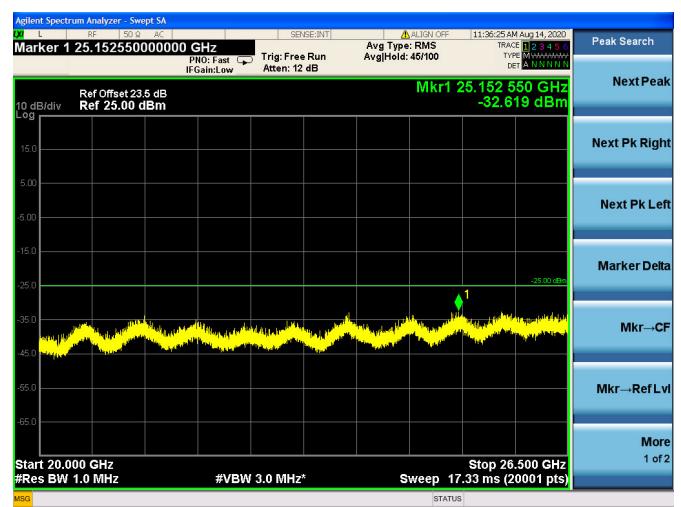

LTE Band 38 CSE

5MHz/QPSK/Low CH

5MHz/16QAM/Low CH

5MHz/64QAM/Low CH

5MHz/QPSK/Mid CH

5MHz/16QAM/Mid CH

5MHz/64QAM/Mid CH

5MHz/QPSK/High CH

5MHz/16QAM/High CH

5MHz/64QAM/High CH

10MHz/QPSK/Low CH

10MHz/16QAM/Low CH

10MHz/64QAM/Low CH