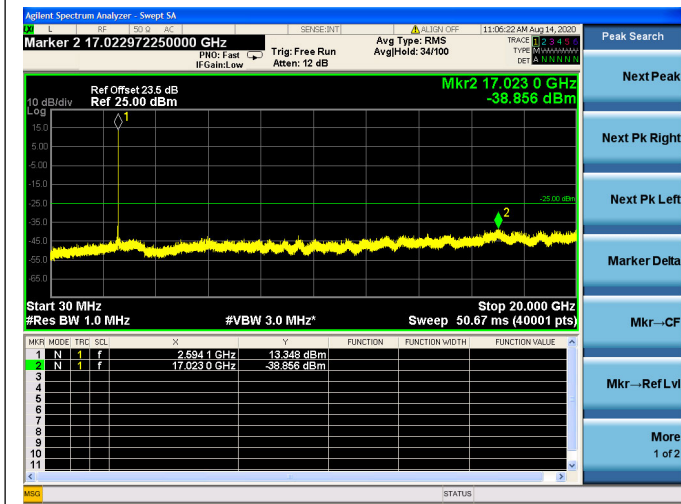

LTE Band 38 CSE

5MHz/QPSK/Low CH

5MHz/16QAM/Low CH

5MHz/64QAM/Low CH

5MHz/QPSK/Mid CH

5MHz/16QAM/Mid CH

5MHz/64QAM/Mid CH

5MHz/QPSK/High CH

5MHz/16QAM/High CH

5MHz/64QAM/High CH

10MHz/QPSK/Low CH

10MHz/16QAM/Low CH

10MHz/64QAM/Low CH