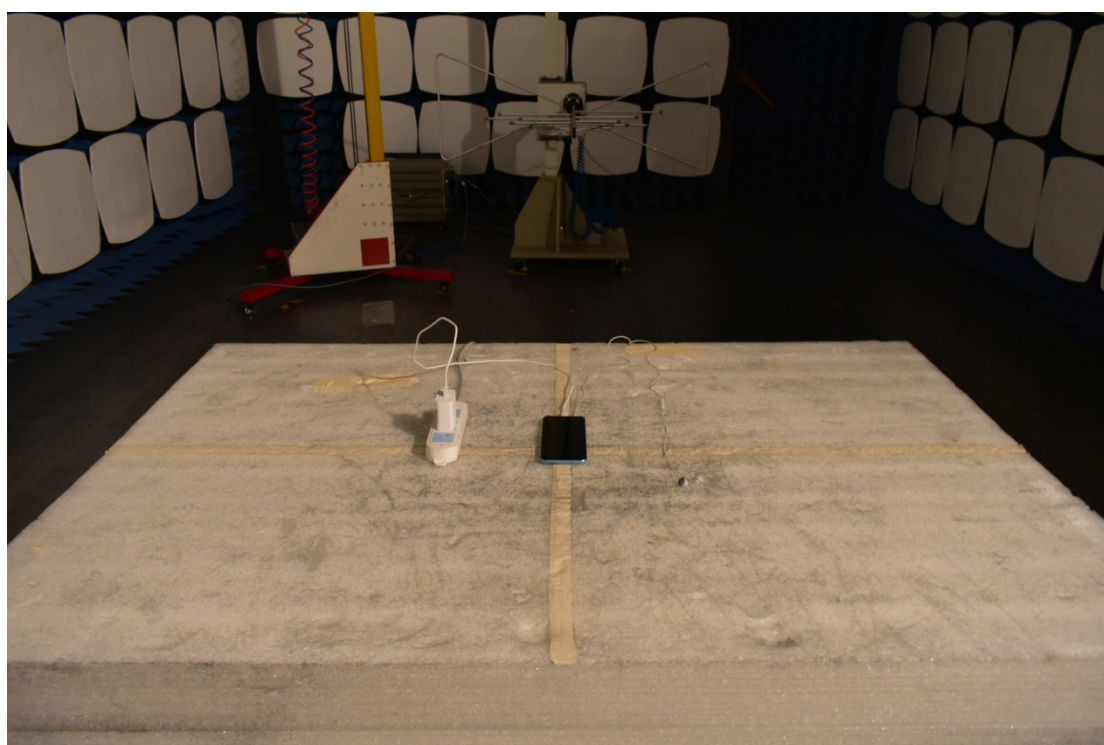

**FCC ID:2AUYFRMX2103**

**Test Setup Photos**

1. RF measurement setup

(GSM&WCDMA&LTE)

2. Radiated Spurious Emission(30MHz-1GHz)

### 3. Radiated Spurious Emission(above 1GHz)