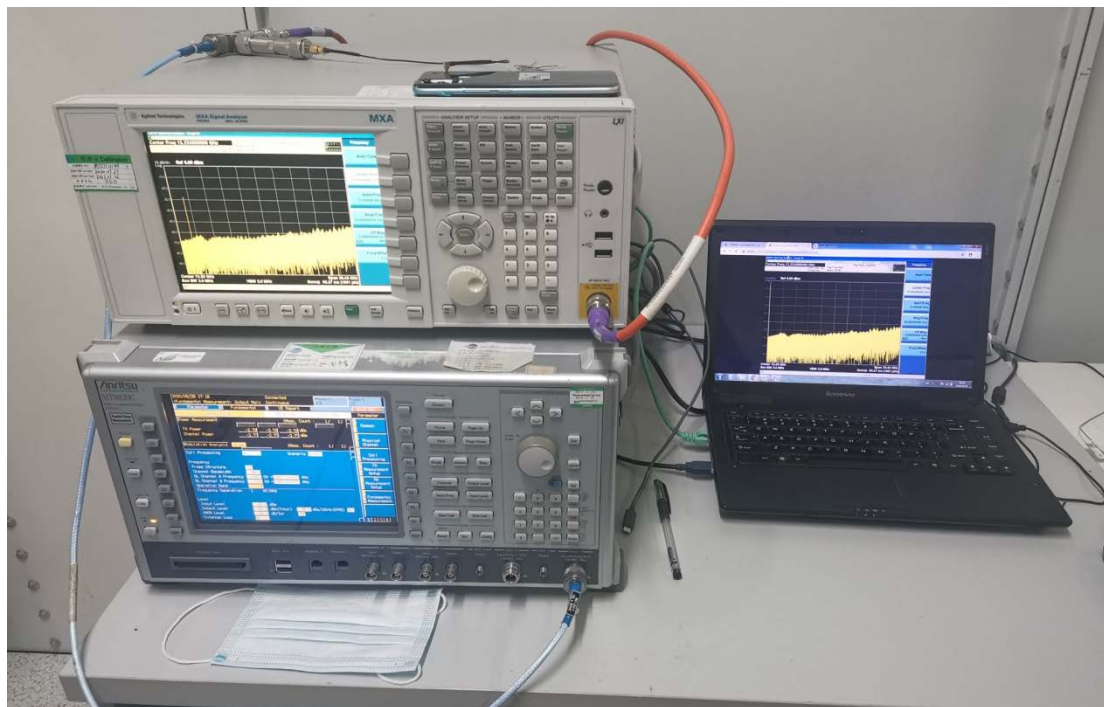

**FCC ID:2AUYFRMX2103**

**Test Setup Photos**

1. RF measurement setup

(GSM&WCDMA&LTE)

2. Radiated Spurious Emission(30MHz-1GHz)

### 3. Radiated Spurious Emission(above 1GHz)