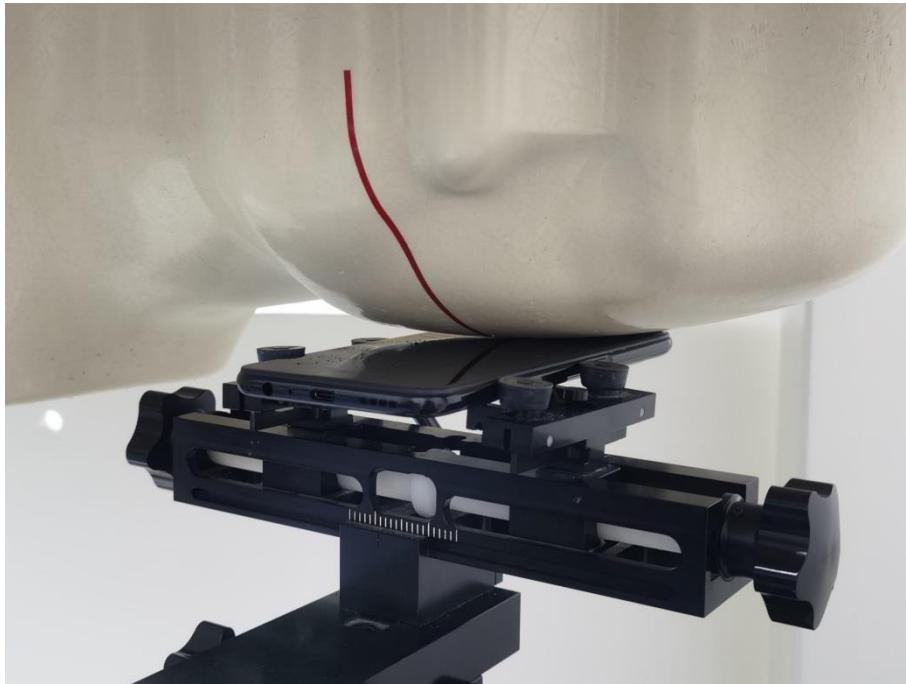

TEST SETUP PHOTOS

Right Head Cheek

Right Head Tilt (15°)

Left Head Cheek

Left Head Tilt (15°)

Front Side (0mm)

Back Side (0mm)

Right Side (0mm)

Left Side (0mm)

Top Side (0mm)

Front Side (10mm)

Back Side (10mm)

Right Side (10mm)

Left Side (10mm)

Top Side (10mm)

Bottom Side (10mm)

Front Side (15mm)

Back Side (15mm)