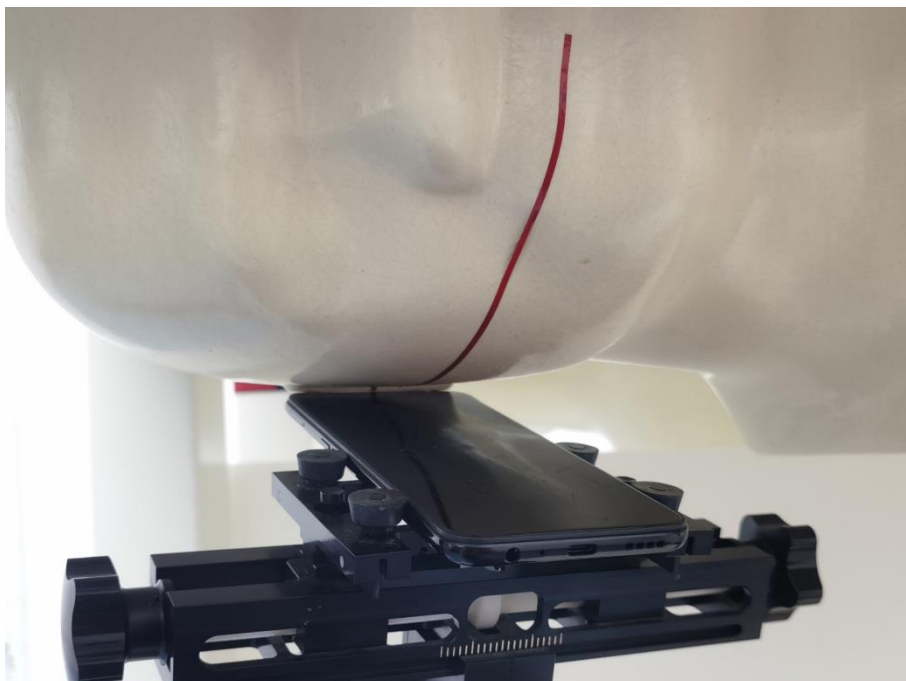

TEST SETUP PHOTOS

Right Head Cheek

Right Head Tilt (15°)

Left Head Cheek

Left Head Tilt (15°)

Front Side (0mm)

Back Side (0mm)

Right Side (0mm)

Left Side (0mm)

Top Side (0mm)

Front Side (10mm)

Back Side (10mm)

Right Side (10mm)

Left Side (10mm)

Top Side (10mm)

Bottom Side (10mm)

Front Side (15mm)

Back Side (15mm)