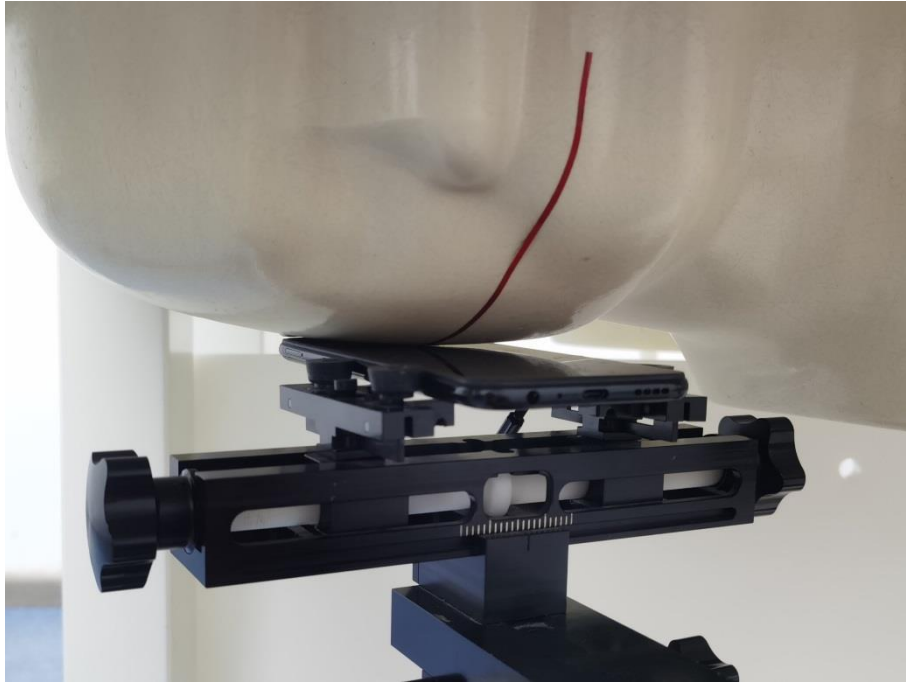

TEST SETUP PHOTOS

Right Head Cheek

Right Head Tilt (15°)

Left Head Cheek

Left Head Tilt (15°)

Front Side (0mm)

Back Side (0mm)

Right Side (0mm)

Left Side (0mm)

Top Side (0mm)

Front Side (10mm)

Back Side (10mm)

Right Side (10mm)

Left Side (10mm)

Top Side (10mm)

Bottom Side (10mm)

Front Side (15mm)

Back Side (15mm)