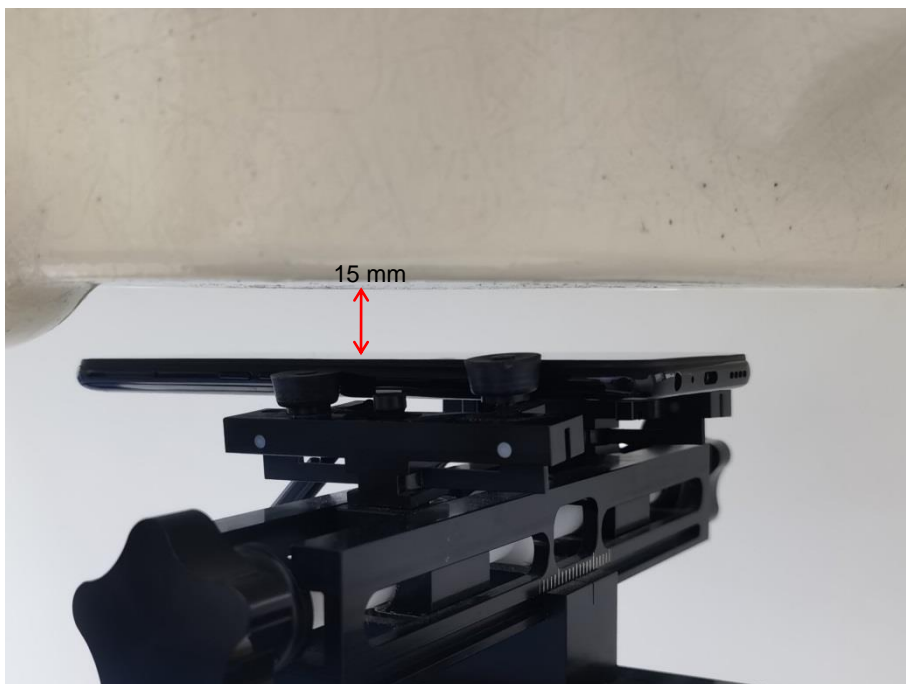

TEST SETUP PHOTOS

Right Head Cheek

Right Head Tilt (15°)

Left Head Cheek

Left Head Tilt (15°)

Front Side (0mm)

Back Side (0mm)

Right Side (0mm)

Left Side (0mm)

Top Side (0mm)

Front Side (10mm)

Back Side (10mm)

Right Side (10mm)

Left Side (10mm)

Top Side (10mm)

Bottom Side (10mm)

Front Side (15mm)

Back Side (15mm)