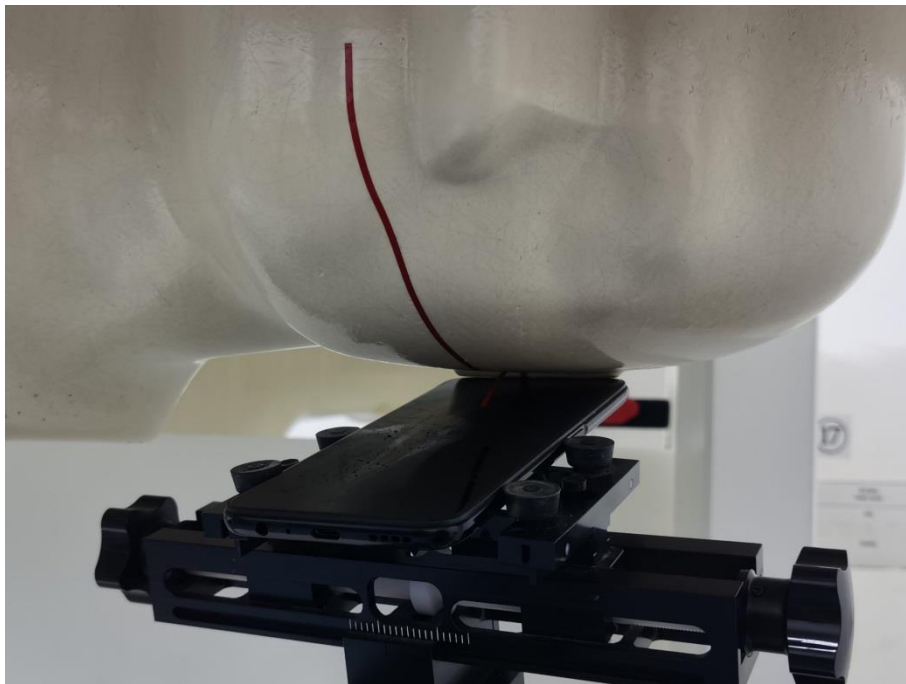

TEST SETUP PHOTOS

Right Head Cheek

Right Head Tilt (15°)

Left Head Cheek

Left Head Tilt (15°)

Front Side (0mm)

Back Side (0mm)

Right Side (0mm)

Left Side (0mm)

Top Side (0mm)

Front Side (10mm)

Back Side (10mm)

Right Side (10mm)

Left Side (10mm)

Top Side (10mm)

Bottom Side (10mm)

Front Side (15mm)

Back Side (15mm)