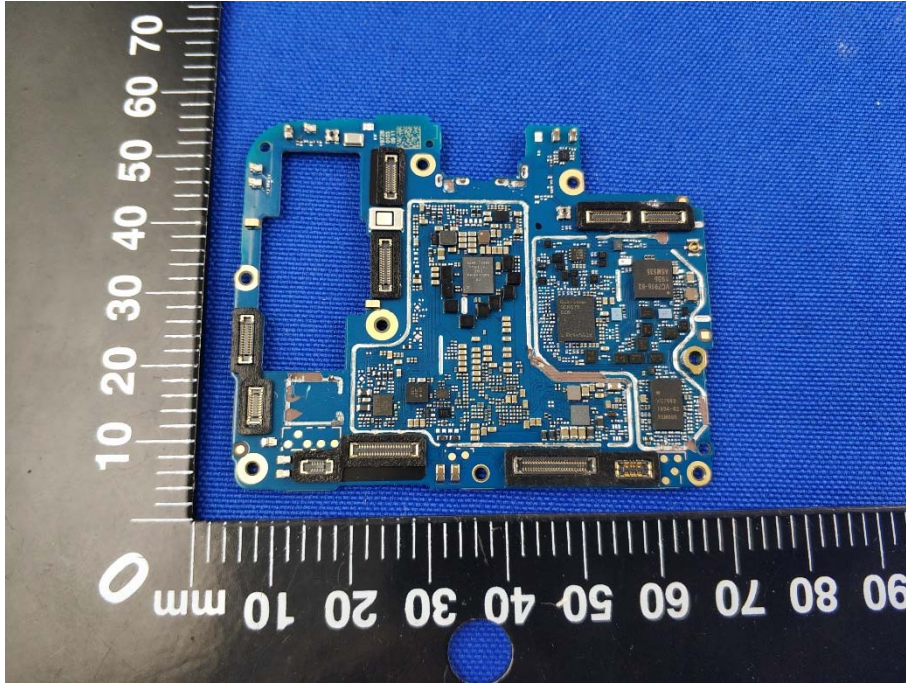

# EUT INTERNAL PHOTOS

EUT UNCOVER VIEW

EUT UNCOVER VIEW

EUT UNCOVER VIEW

EUT UNCOVER VIEW

MAIN BOARD TOP VIEW (WITH SHIELDING)

MAIN BOARD REAR VIEW (WITH SHIELDING)

MAIN BOARD TOP VIEW (WITHOUT SHIELDING)

MAIN BOARD REAR VIEW (WITHOUT SHIELDING)

SUB BOARD TOP VIEW

SUB BOARD REAR VIEW

Battery Photo (Sunwoda Electronic Co., Ltd.) (FRONT)

Battery Photo (Sunwoda Electronic Co., Ltd.) (REAR)

Battery Photo (Dongguan NVT Technology Co., Ltd.) (FRONT)