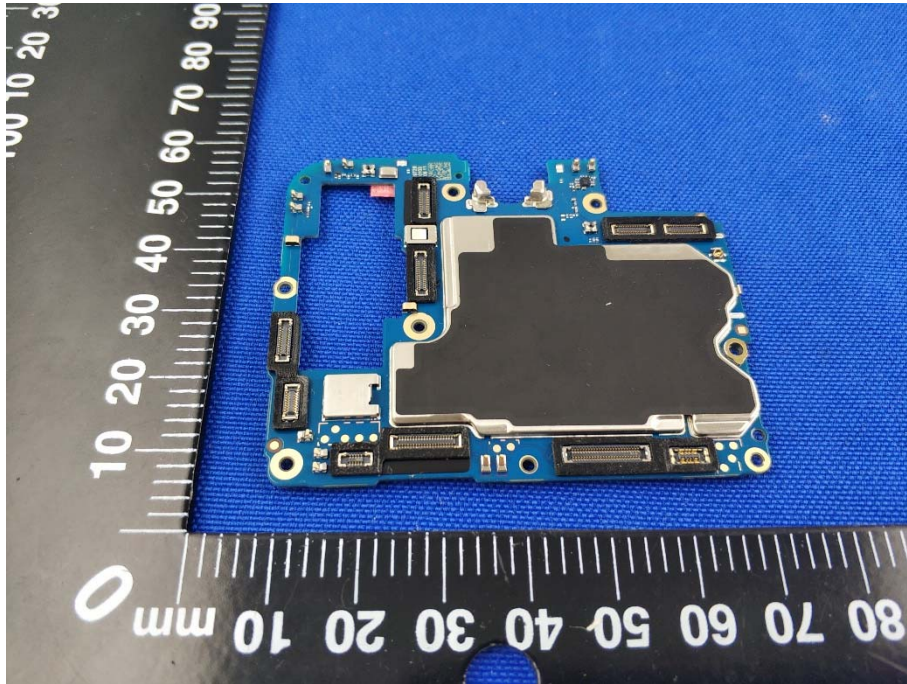

# EUT INTERNAL PHOTOS

EUT UNCOVER VIEW

EUT UNCOVER VIEW

EUT UNCOVER VIEW

EUT UNCOVER VIEW

MAIN BOARD TOP VIEW (WITH SHIELDING)

MAIN BOARD REAR VIEW (WITH SHIELDING)

MAIN BOARD TOP VIEW (WITHOUT SHIELDING)

MAIN BOARD REAR VIEW (WITHOUT SHIELDING)

SUB BOARD TOP VIEW

SUB BOARD REAR VIEW

Battery Photo (Sunwoda Electronic Co., Ltd.) (FRONT)

Battery Photo (Sunwoda Electronic Co., Ltd.) (REAR)

Battery Photo (Dongguan NVT Technology Co., Ltd.) (FRONT)