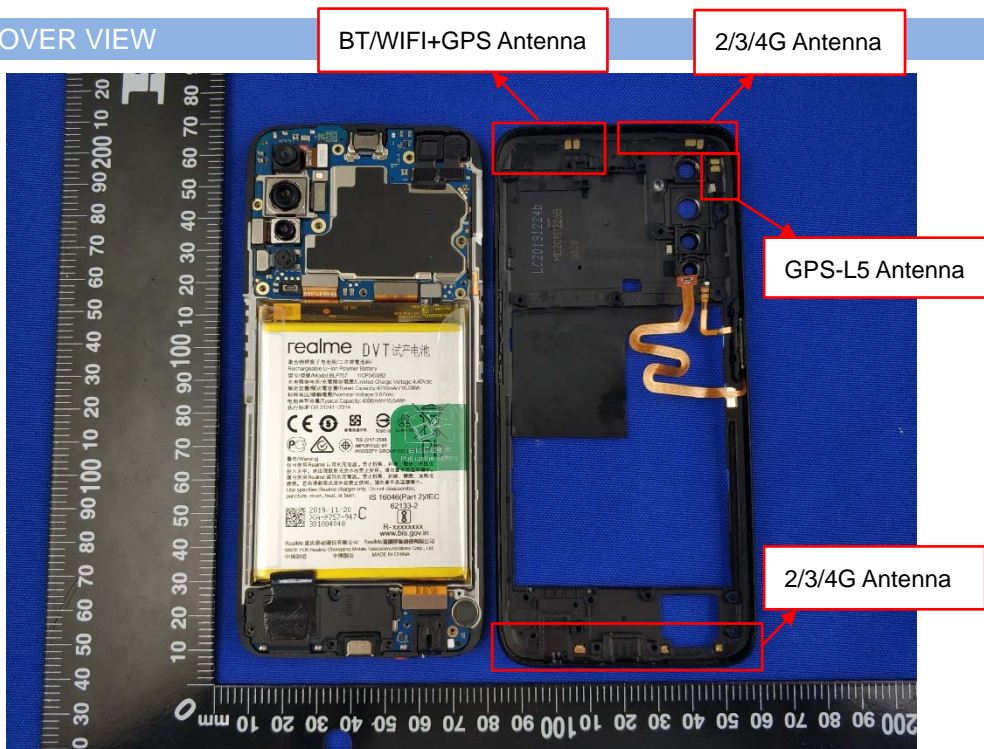

# EUT INTERNAL PHOTOS

EUT UNCOVER VIEW

EUT UNCOVER VIEW

EUT UNCOVER VIEW

EUT UNCOVER VIEW

MAIN BOARD TOP VIEW (WITH SHIELDING)

MAIN BOARD REAR VIEW (WITH SHIELDING)

MAIN BOARD TOP VIEW (WITHOUT SHIELDING)

MAIN BOARD REAR VIEW (WITHOUT SHIELDING)

SUB BOARD TOP VIEW

SUB BOARD REAR VIEW

Battery Photo (Sunwoda Electronic Co., Ltd.) (FRONT)

Battery Photo (Sunwoda Electronic Co., Ltd.) (REAR)

Battery Photo (Dongguan NVT Technology Co., Ltd.) (FRONT)