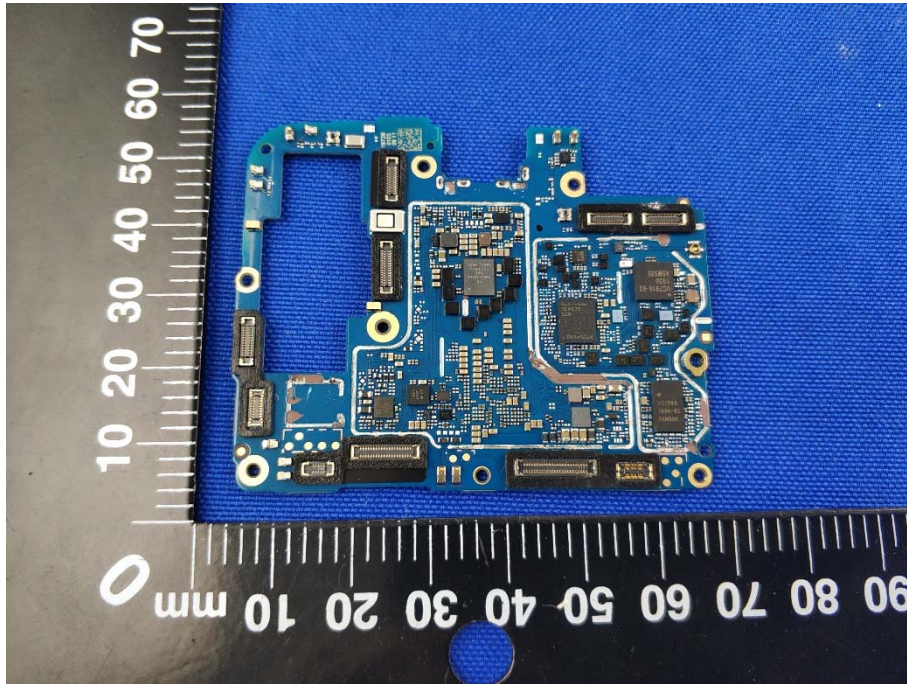

# EUT INTERNAL PHOTOS

EUT UNCOVER VIEW

EUT UNCOVER VIEW

EUT UNCOVER VIEW

EUT UNCOVER VIEW

MAIN BOARD TOP VIEW (WITH SHIELDING)

MAIN BOARD REAR VIEW (WITH SHIELDING)

MAIN BOARD TOP VIEW (WITHOUT SHIELDING)

MAIN BOARD REAR VIEW (WITHOUT SHIELDING)

SUB BOARD TOP VIEW

SUB BOARD REAR VIEW

Battery Photo (Sunwoda Electronic Co., Ltd.) (FRONT)

Battery Photo (Sunwoda Electronic Co., Ltd.) (REAR)

Battery Photo (Dongguan NVT Technology Co., Ltd.) (FRONT)