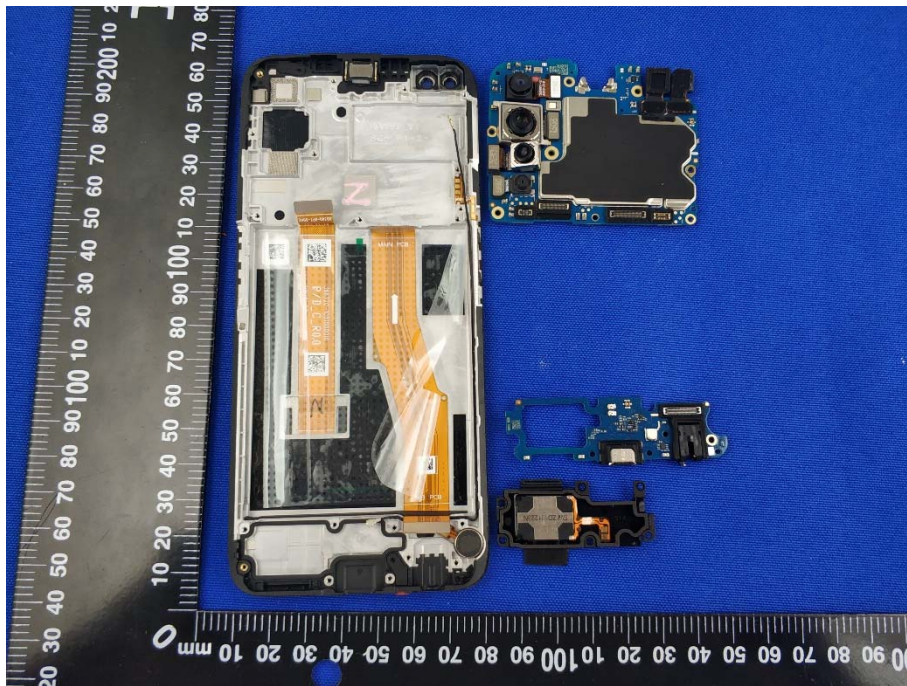

# EUT INTERNAL PHOTOS

EUT UNCOVER VIEW

EUT UNCOVER VIEW

EUT UNCOVER VIEW

EUT UNCOVER VIEW

MAIN BOARD TOP VIEW (WITH SHIELDING)

MAIN BOARD REAR VIEW (WITH SHIELDING)

MAIN BOARD TOP VIEW (WITHOUT SHIELDING)

MAIN BOARD REAR VIEW (WITHOUT SHIELDING)

SUB BOARD TOP VIEW

SUB BOARD REAR VIEW

Battery Photo (Sunwoda Electronic Co., Ltd.) (FRONT)

Battery Photo (Sunwoda Electronic Co., Ltd.) (REAR)

Battery Photo (Dongguan NVT Technology Co., Ltd.) (FRONT)