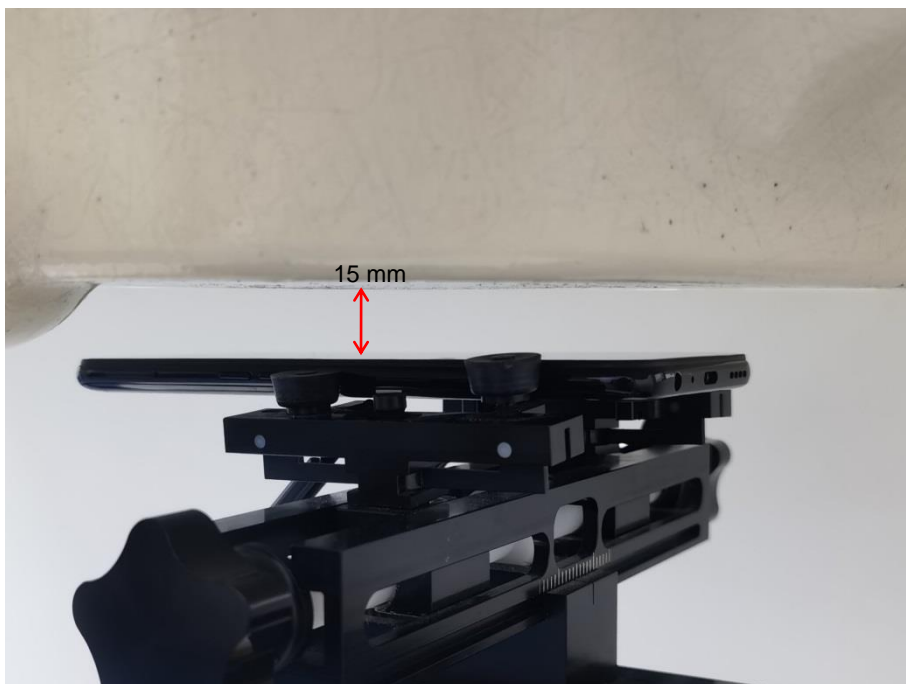

## TEST SETUP PHOTOS

Right Head Cheek

Right Head Tilt (15° )

Left Head Cheek

Left Head Tilt (15° )

Front Side (0mm)

Back Side (0mm)

Right Side (0mm)

Left Side (0mm)

Top Side (0mm)

Front Side (10mm)

Back Side (10mm)

Right Side (10mm)

Left Side (10mm)

Top Side (10mm)

Bottom Side (10mm)

Front Side (15mm)

Back Side (15mm)