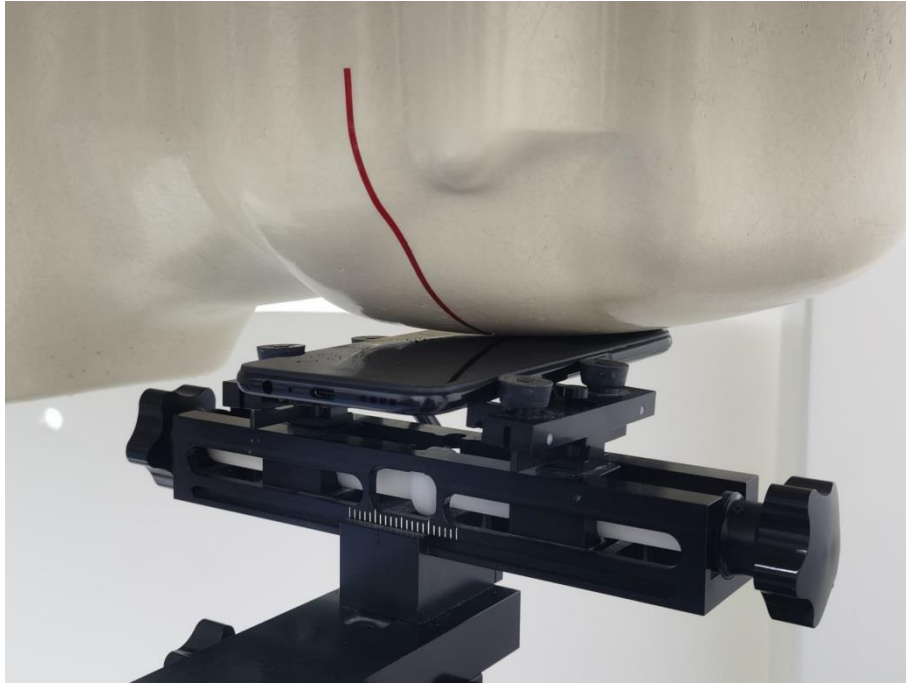

## TEST SETUP PHOTOS

Right Head Cheek

Right Head Tilt (15° )

Left Head Cheek

Left Head Tilt (15° )

Front Side (0mm)

Back Side (0mm)

Right Side (0mm)

Left Side (0mm)

Top Side (0mm)

Front Side (10mm)

Back Side (10mm)

Right Side (10mm)

Left Side (10mm)

Top Side (10mm)

Bottom Side (10mm)

Front Side (15mm)

Back Side (15mm)