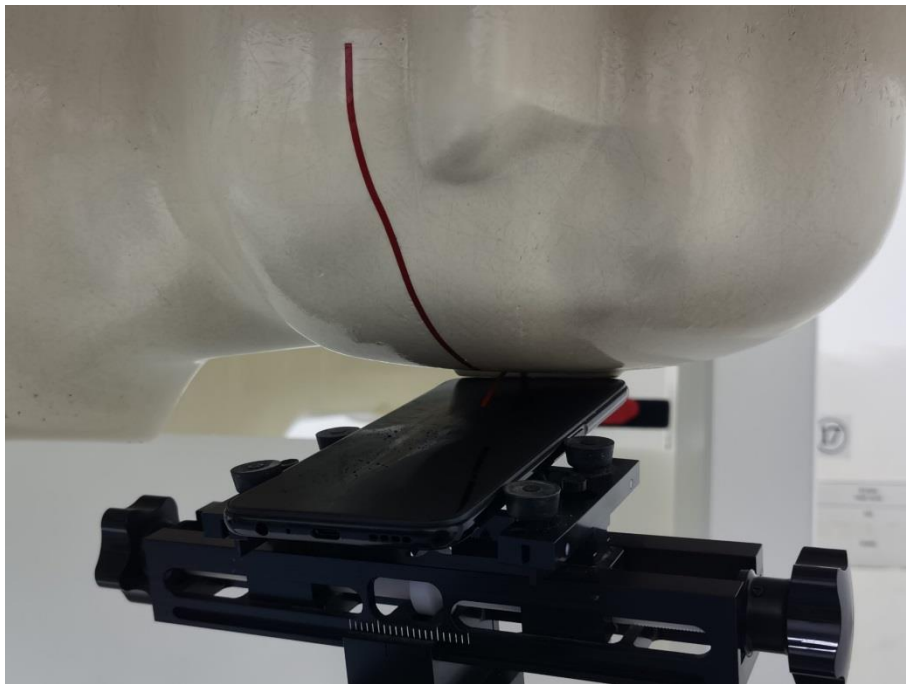

## TEST SETUP PHOTOS

Right Head Cheek

Right Head Tilt (15° )

Left Head Cheek

Left Head Tilt (15° )

Front Side (0mm)

Back Side (0mm)

Right Side (0mm)

Left Side (0mm)

Top Side (0mm)

Front Side (10mm)

Back Side (10mm)

Right Side (10mm)

Left Side (10mm)

Top Side (10mm)

Bottom Side (10mm)

Front Side (15mm)

Back Side (15mm)