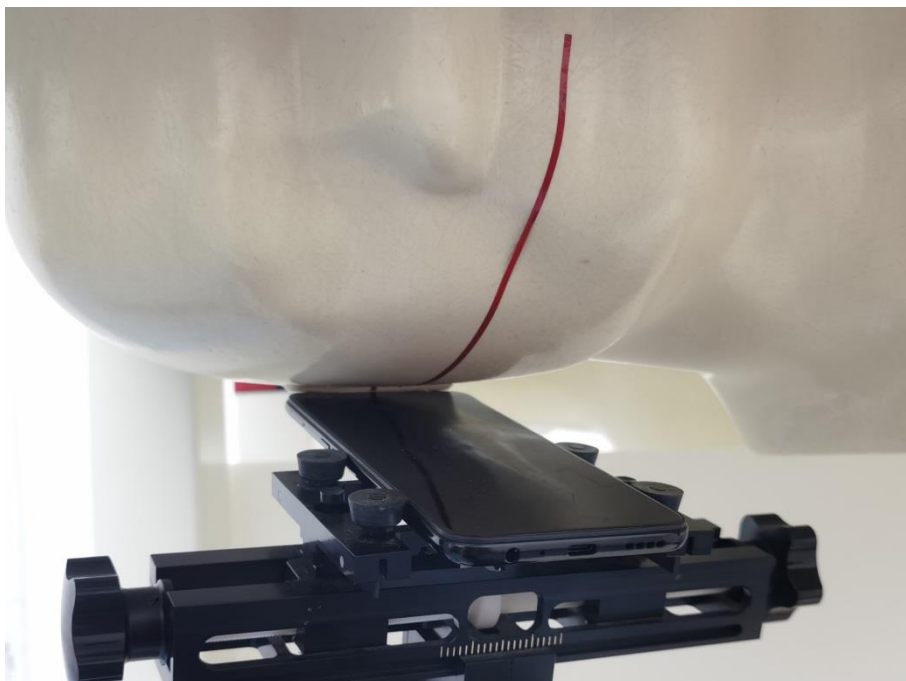

## TEST SETUP PHOTOS

Right Head Cheek

Right Head Tilt (15° )

Left Head Cheek

Left Head Tilt (15° )

Front Side (0mm)

Back Side (0mm)

Right Side (0mm)

Left Side (0mm)

Top Side (0mm)

Front Side (10mm)

Back Side (10mm)

Right Side (10mm)

Left Side (10mm)

Top Side (10mm)

Bottom Side (10mm)

Front Side (15mm)

Back Side (15mm)