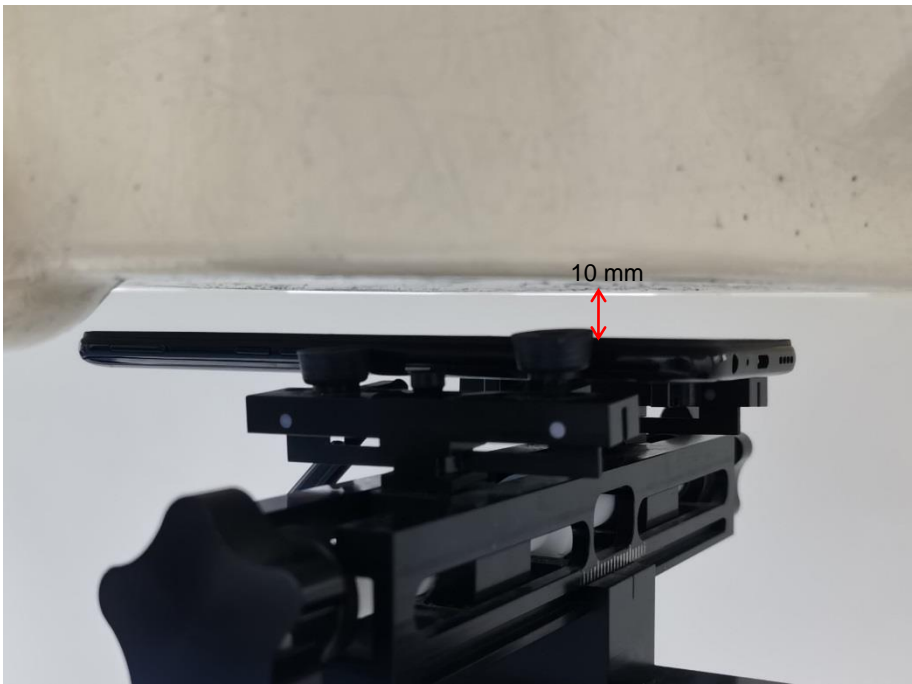

## TEST SETUP PHOTOS

Right Head Cheek

Right Head Tilt (15° )

Left Head Cheek

Left Head Tilt (15° )

Front Side (0mm)

Back Side (0mm)

Right Side (0mm)

Left Side (0mm)

Top Side (0mm)

Front Side (10mm)

Back Side (10mm)

Right Side (10mm)

Left Side (10mm)

Top Side (10mm)

Bottom Side (10mm)

Front Side (15mm)

Back Side (15mm)