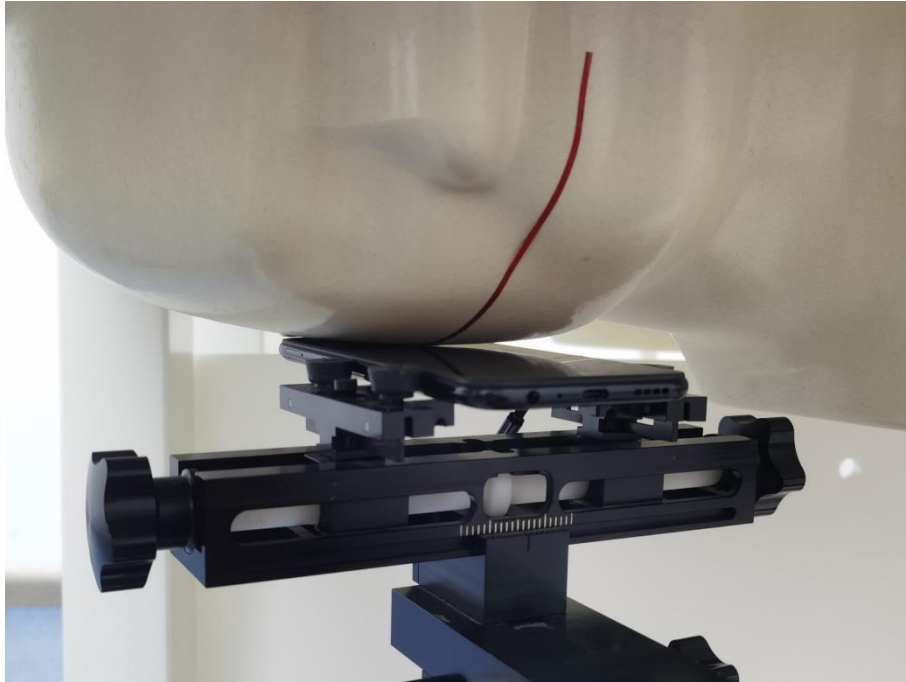

## TEST SETUP PHOTOS

Right Head Cheek

Right Head Tilt (15° )

Left Head Cheek

Left Head Tilt (15° )

Front Side (0mm)

Back Side (0mm)

Right Side (0mm)

Left Side (0mm)

Top Side (0mm)

Front Side (10mm)

Back Side (10mm)

Right Side (10mm)

Left Side (10mm)

Top Side (10mm)

Bottom Side (10mm)

Front Side (15mm)

Back Side (15mm)