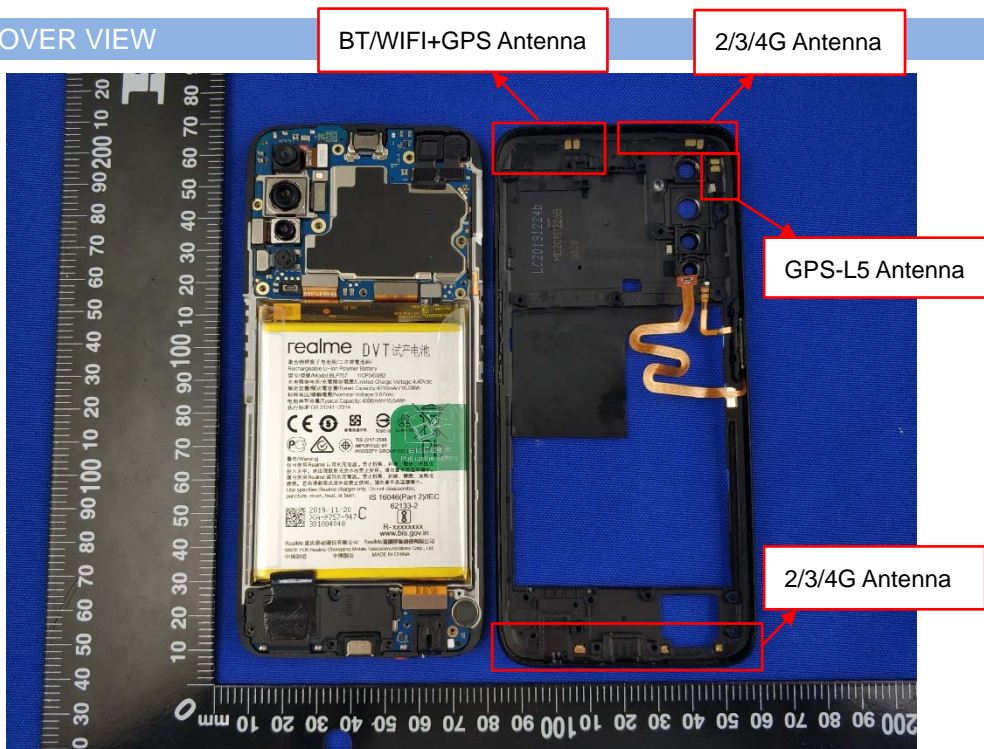

EUT INTERNAL PHOTOS

EUT UNCOVER VIEW

EUT UNCOVER VIEW

EUT UNCOVER VIEW

EUT UNCOVER VIEW

MAIN BOARD TOP VIEW (WITH SHIELDING)

MAIN BOARD REAR VIEW (WITH SHIELDING)

MAIN BOARD TOP VIEW (WITHOUT SHIELDING)

MAIN BOARD REAR VIEW (WITHOUT SHIELDING)

SUB BOARD TOP VIEW

SUB BOARD REAR VIEW

Battery Photo (Sunwoda Electronic Co., Ltd.) (FRONT)

Battery Photo (Sunwoda Electronic Co., Ltd.) (REAR)

Battery Photo (Dongguan NVT Technology Co., Ltd.) (FRONT)