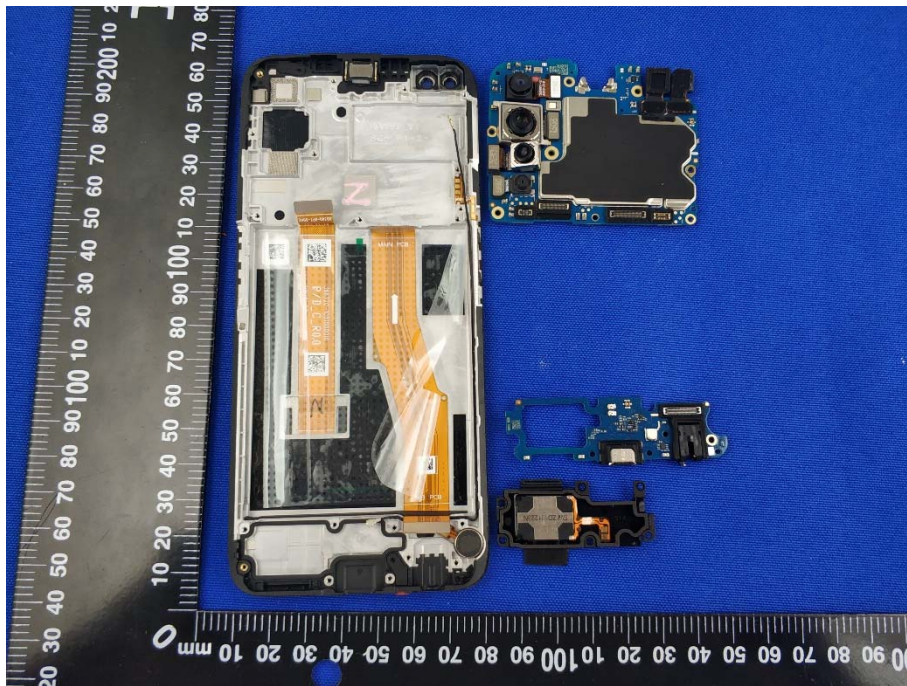

EUT INTERNAL PHOTOS

EUT UNCOVER VIEW

EUT UNCOVER VIEW

EUT UNCOVER VIEW

EUT UNCOVER VIEW

MAIN BOARD TOP VIEW (WITH SHIELDING)

MAIN BOARD REAR VIEW (WITH SHIELDING)

MAIN BOARD TOP VIEW (WITHOUT SHIELDING)

MAIN BOARD REAR VIEW (WITHOUT SHIELDING)

SUB BOARD TOP VIEW

SUB BOARD REAR VIEW

Battery Photo (Sunwoda Electronic Co., Ltd.) (FRONT)

Battery Photo (Sunwoda Electronic Co., Ltd.) (REAR)

Battery Photo (Dongguan NVT Technology Co., Ltd.) (FRONT)