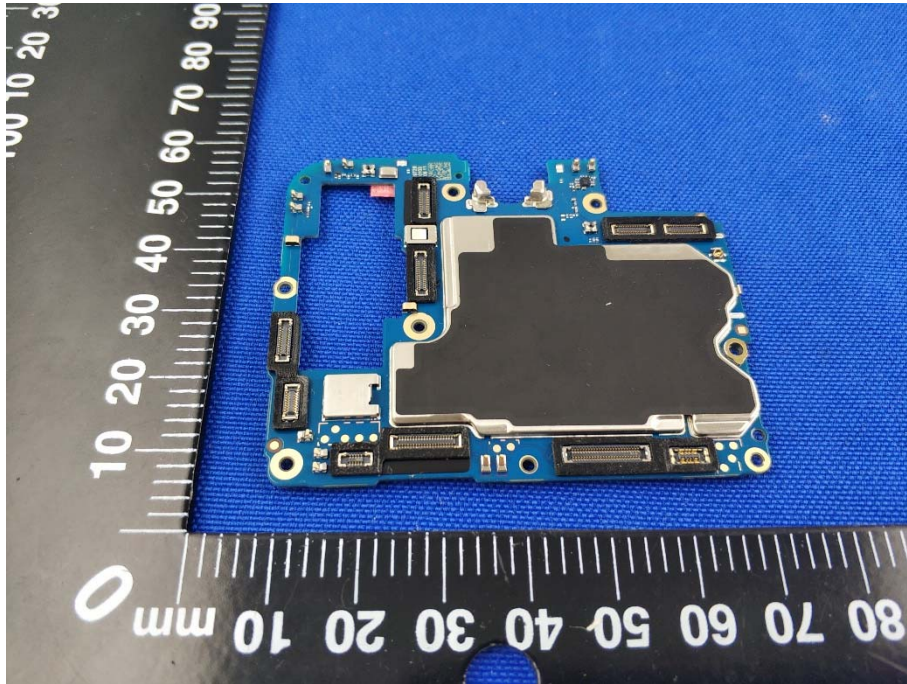

EUT INTERNAL PHOTOS

EUT UNCOVER VIEW

EUT UNCOVER VIEW

EUT UNCOVER VIEW

EUT UNCOVER VIEW

MAIN BOARD TOP VIEW (WITH SHIELDING)

MAIN BOARD REAR VIEW (WITH SHIELDING)

MAIN BOARD TOP VIEW (WITHOUT SHIELDING)

MAIN BOARD REAR VIEW (WITHOUT SHIELDING)

SUB BOARD TOP VIEW

SUB BOARD REAR VIEW

Battery Photo (Sunwoda Electronic Co., Ltd.) (FRONT)

Battery Photo (Sunwoda Electronic Co., Ltd.) (REAR)

Battery Photo (Dongguan NVT Technology Co., Ltd.) (FRONT)