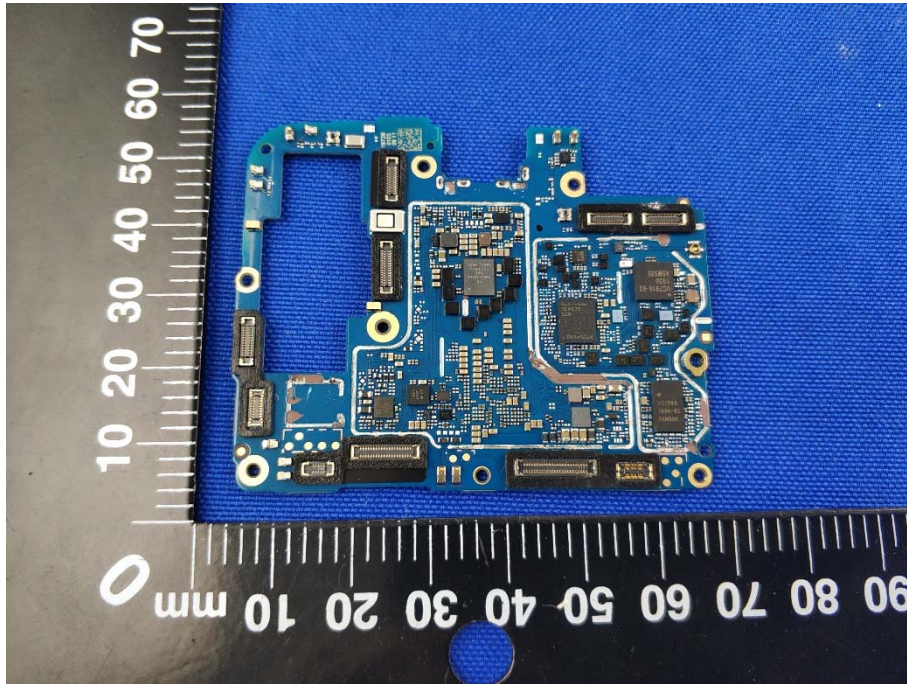

EUT INTERNAL PHOTOS

EUT UNCOVER VIEW

EUT UNCOVER VIEW

EUT UNCOVER VIEW

EUT UNCOVER VIEW

MAIN BOARD TOP VIEW (WITH SHIELDING)

MAIN BOARD REAR VIEW (WITH SHIELDING)

MAIN BOARD TOP VIEW (WITHOUT SHIELDING)

MAIN BOARD REAR VIEW (WITHOUT SHIELDING)

SUB BOARD TOP VIEW

SUB BOARD REAR VIEW

Battery Photo (Sunwoda Electronic Co., Ltd.) (FRONT)

Battery Photo (Sunwoda Electronic Co., Ltd.) (REAR)

Battery Photo (Dongguan NVT Technology Co., Ltd.) (FRONT)