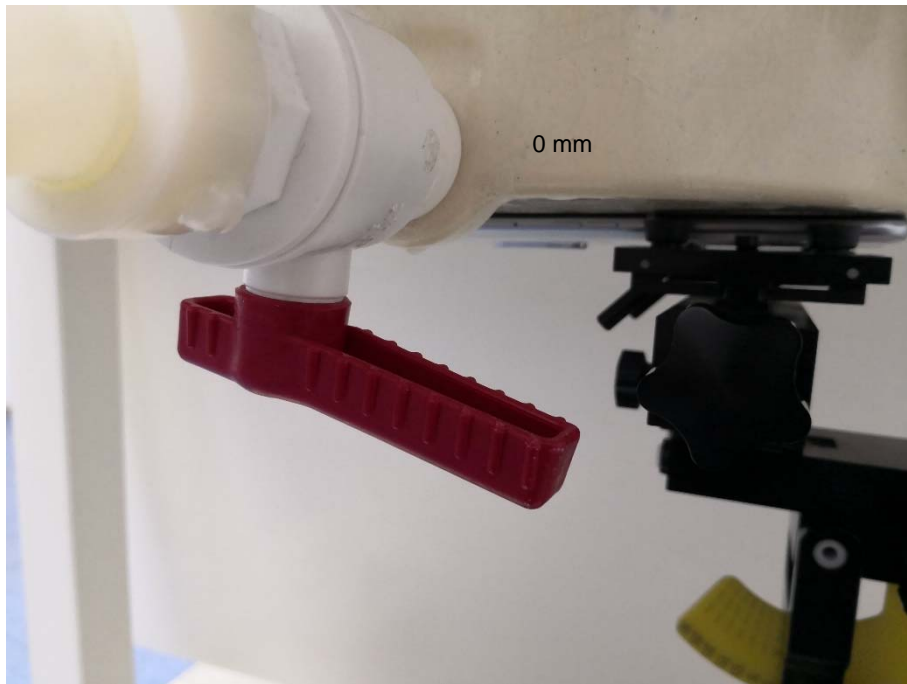

SAR TEST SETUP PHOTOS

Right Head Cheek

Right Head Tilt

Left Head Cheek

Left Head Tilt

Front Side (15mm)

Back Side (15mm)

Front Hotspot Side (10mm)

Back Hotspot Side (10mm)

Left Hotspot Side (10mm)

Right Hotspot Side (10mm)

Top Hotspot Side (10mm)

Bottom Hotspot Side (10mm)

Front Side (0mm)

Back Side (0mm)

Left Side (0mm)

Right Side (0mm)

Top Side (0mm)