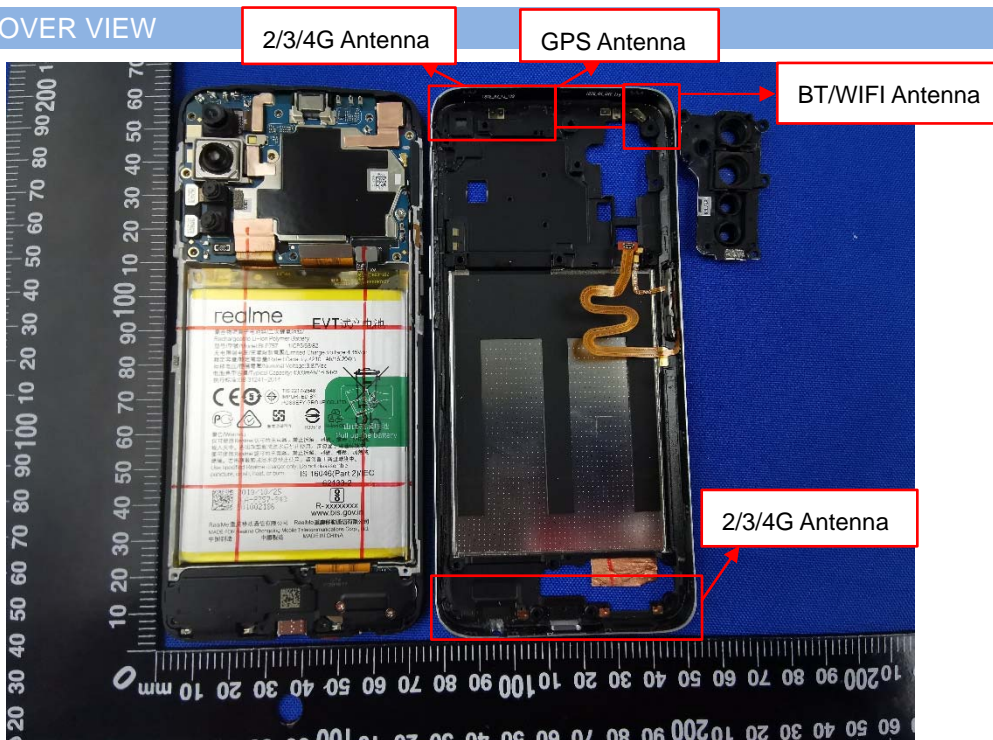

EUT INTERNAL PHOTOS

EUT UNCOVER VIEW

EUT UNCOVER VIEW

EUT UNCOVER VIEW

EUT UNCOVER VIEW

MAIN BOARD TOP VIEW (WITH SHIELDING)

MAIN BOARD REAR VIEW (WITH SHIELDING)

MAIN BOARD TOP VIEW (WITHOUT SHIELDING)

MAIN BOARD REAR VIEW (WITHOUT SHIELDING)

MAIN BOARD TOP VIEW (WITH SHIELDING)

MAIN BOARD TOP VIEW (WITHOUT SHIELDING)

MAIN BOARD REAR VIEW

Battery Photo (Sunwoda Electronic Co., Ltd.) (FRONT)

Battery Photo (Sunwoda Electronic Co., Ltd.) (REAR)