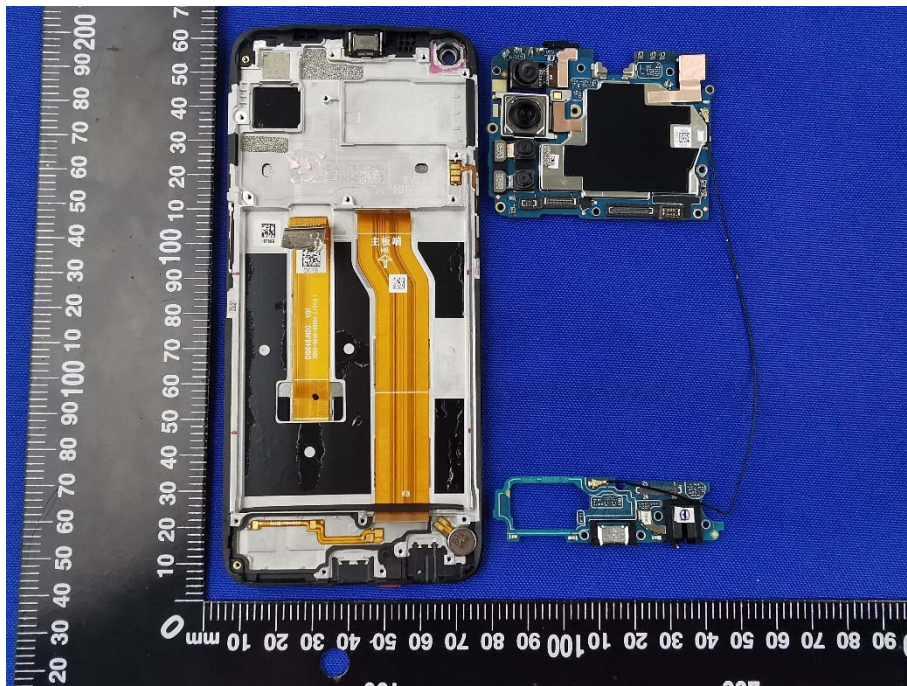

EUT INTERNAL PHOTOS

EUT UNCOVER VIEW

EUT UNCOVER VIEW

EUT UNCOVER VIEW

EUT UNCOVER VIEW

MAIN BOARD TOP VIEW (WITH SHIELDING)

MAIN BOARD REAR VIEW (WITH SHIELDING)

MAIN BOARD TOP VIEW (WITHOUT SHIELDING)

MAIN BOARD REAR VIEW (WITHOUT SHIELDING)

MAIN BOARD TOP VIEW (WITH SHIELDING)

MAIN BOARD TOP VIEW (WITHOUT SHIELDING)

MAIN BOARD REAR VIEW

Battery Photo (Sunwoda Electronic Co., Ltd.) (FRONT)

Battery Photo (Sunwoda Electronic Co., Ltd.) (REAR)