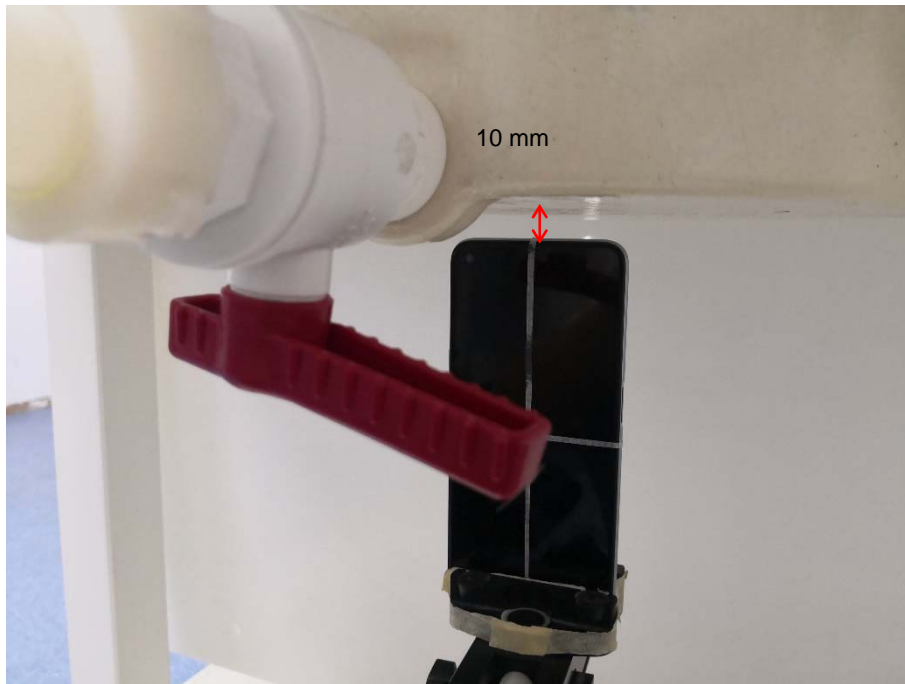

SAR TEST SETUP PHOTOS

Right Head Cheek

Right Head Tilt

Left Head Cheek

Left Head Tilt

Front Side (15mm)

Back Side (15mm)

Front Hotspot Side (10mm)

Back Hotspot Side (10mm)

Left Hotspot Side (10mm)

Right Hotspot Side (10mm)

Top Hotspot Side (10mm)

Bottom Hotspot Side (10mm)

Front Side (0mm)

Back Side (0mm)

Left Side (0mm)

Right Side (0mm)

Top Side (0mm)