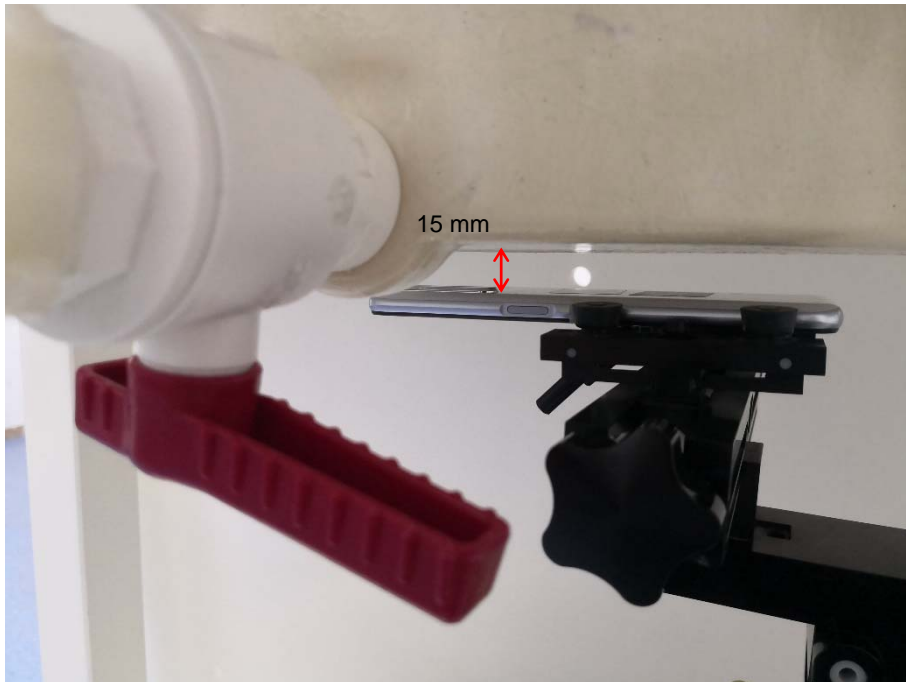

SAR TEST SETUP PHOTOS

Right Head Cheek

Right Head Tilt

Left Head Cheek

Left Head Tilt

Front Side (15mm)

Back Side (15mm)

Front Hotspot Side (10mm)

Back Hotspot Side (10mm)

Left Hotspot Side (10mm)

Right Hotspot Side (10mm)

Top Hotspot Side (10mm)

Bottom Hotspot Side (10mm)

Front Side (0mm)

Back Side (0mm)

Left Side (0mm)

Right Side (0mm)

Top Side (0mm)