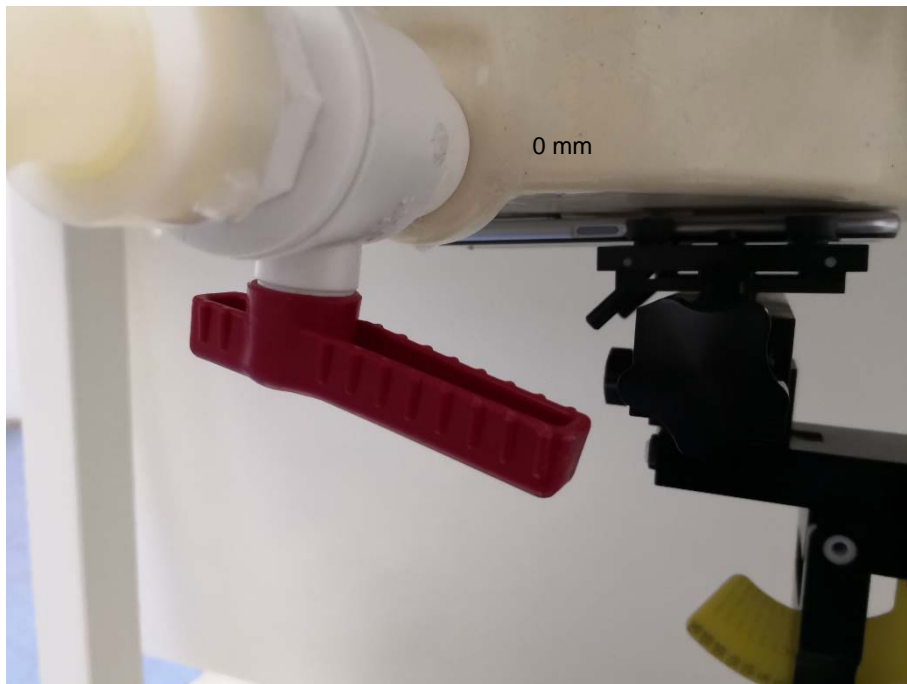

SAR TEST SETUP PHOTOS

Right Head Cheek

Right Head Tilt

Left Head Cheek

Left Head Tilt

Front Side (15mm)

Back Side (15mm)

Front Hotspot Side (10mm)

Back Hotspot Side (10mm)

Left Hotspot Side (10mm)

Right Hotspot Side (10mm)

Top Hotspot Side (10mm)

Bottom Hotspot Side (10mm)

Front Side (0mm)

Back Side (0mm)

Left Side (0mm)

Right Side (0mm)

Top Side (0mm)