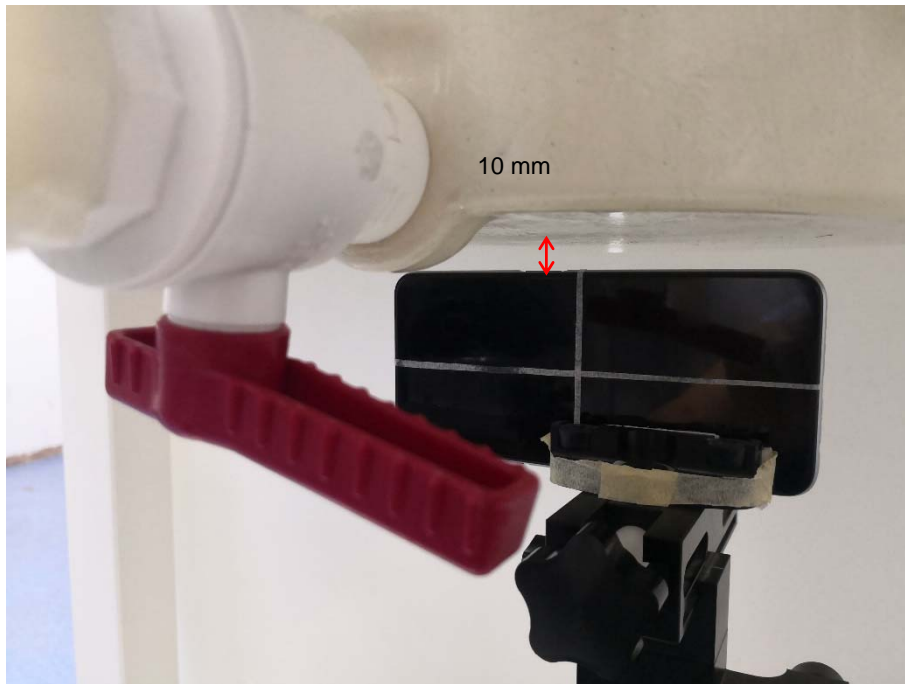

SAR TEST SETUP PHOTOS

Right Head Cheek

Right Head Tilt

Left Head Cheek

Left Head Tilt

Front Side (15mm)

Back Side (15mm)

Front Hotspot Side (10mm)

Back Hotspot Side (10mm)

Left Hotspot Side (10mm)

Right Hotspot Side (10mm)

Top Hotspot Side (10mm)

Bottom Hotspot Side (10mm)

Front Side (0mm)

Back Side (0mm)

Left Side (0mm)

Right Side (0mm)

Top Side (0mm)