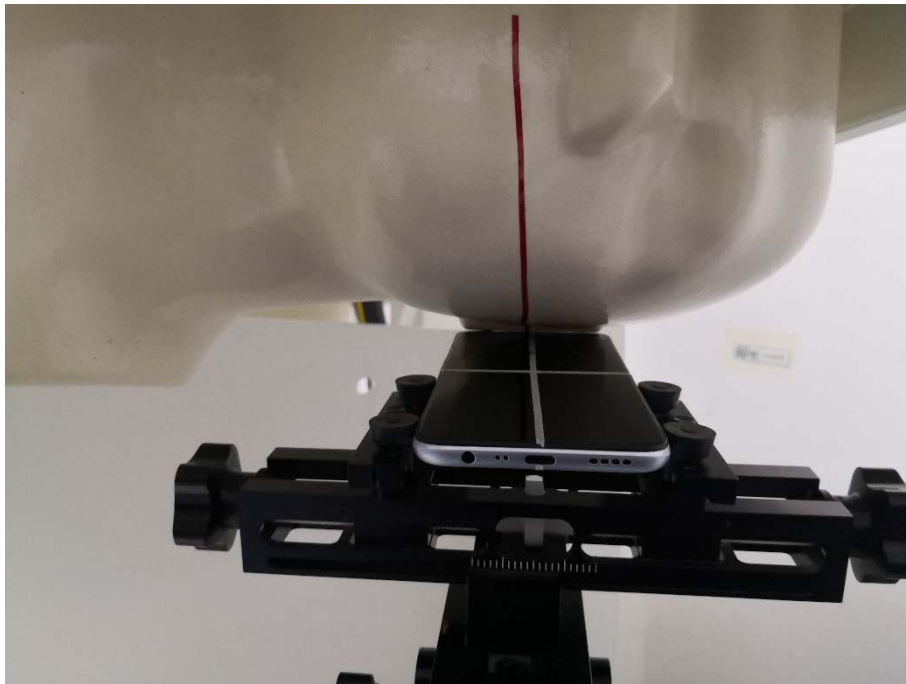

SAR TEST SETUP PHOTOS

Right Head Cheek

Right Head Tilt

Left Head Cheek

Left Head Tilt

Front Side (15mm)

Back Side (15mm)

Front Hotspot Side (10mm)

Back Hotspot Side (10mm)

Left Hotspot Side (10mm)

Right Hotspot Side (10mm)

Top Hotspot Side (10mm)

Bottom Hotspot Side (10mm)

Front Side (0mm)

Back Side (0mm)

Left Side (0mm)

Right Side (0mm)

Top Side (0mm)