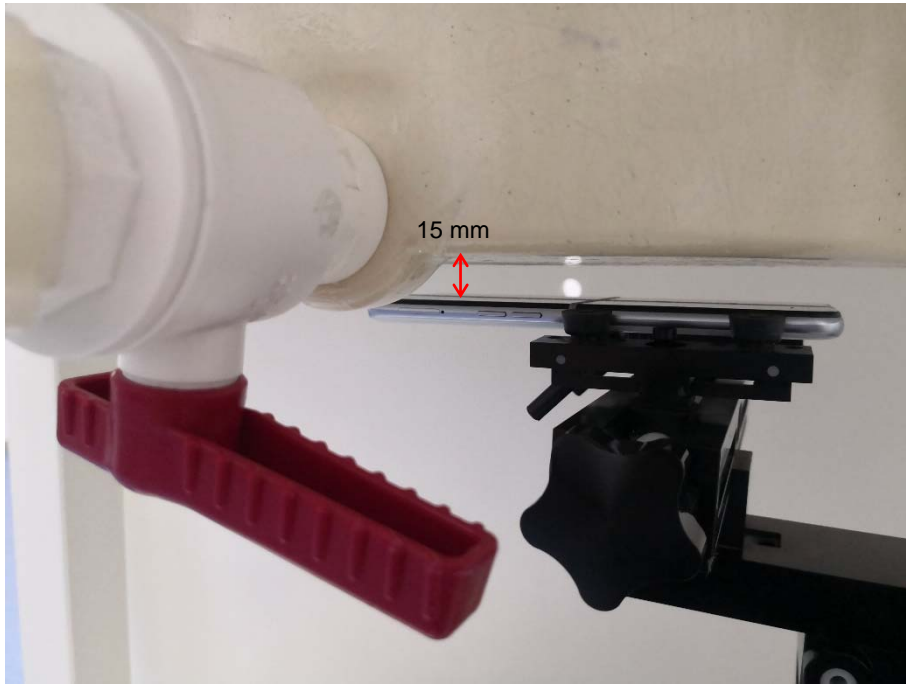

SAR TEST SETUP PHOTOS

Right Head Cheek

Right Head Tilt

Left Head Cheek

Left Head Tilt

Front Side (15mm)

Back Side (15mm)

Front Hotspot Side (10mm)

Back Hotspot Side (10mm)

Left Hotspot Side (10mm)

Right Hotspot Side (10mm)

Top Hotspot Side (10mm)

Bottom Hotspot Side (10mm)

Front Side (0mm)

Back Side (0mm)

Left Side (0mm)

Right Side (0mm)

Top Side (0mm)