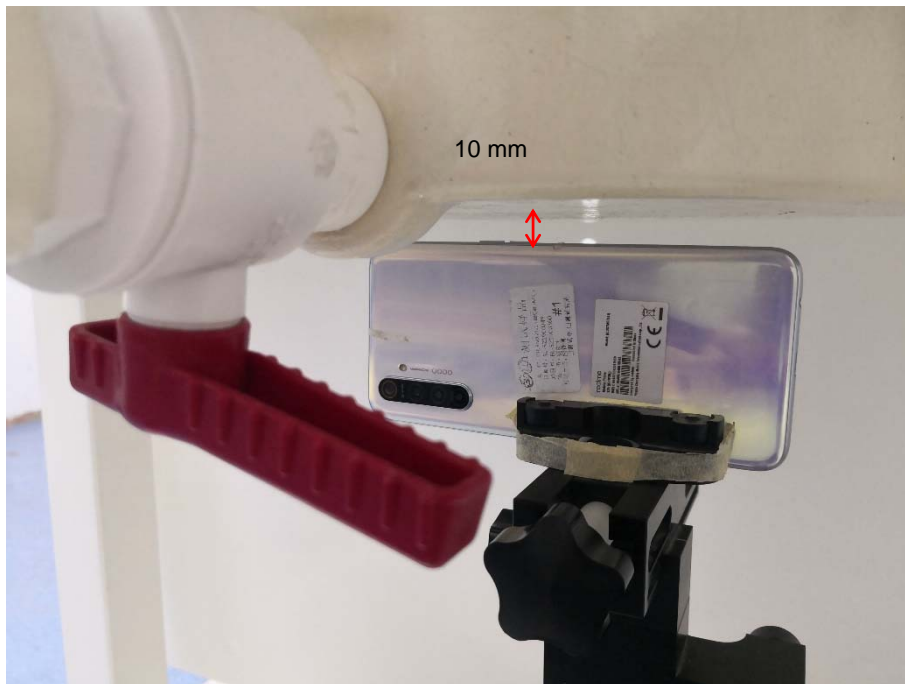

SAR TEST SETUP PHOTOS

Right Head Cheek

Right Head Tilt

Left Head Cheek

Left Head Tilt

Front Side (15mm)

Back Side (15mm)

Front Hotspot Side (10mm)

Back Hotspot Side (10mm)

Left Hotspot Side (10mm)

Right Hotspot Side (10mm)

Top Hotspot Side (10mm)

Bottom Hotspot Side (10mm)

Front Side (0mm)

Back Side (0mm)

Left Side (0mm)

Right Side (0mm)

Top Side (0mm)