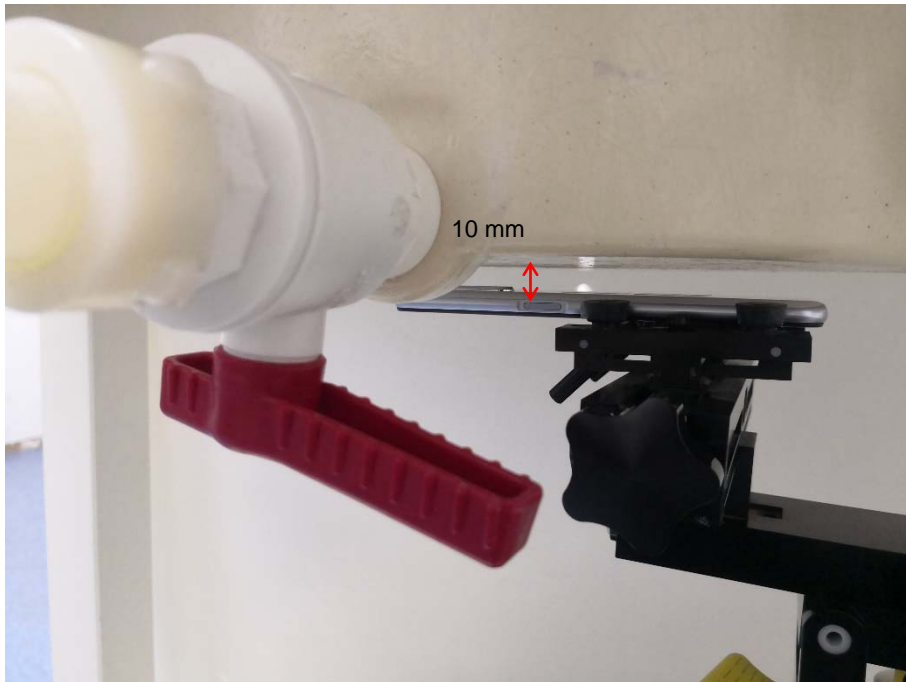

SAR TEST SETUP PHOTOS

Right Head Cheek

Right Head Tilt

Left Head Cheek

Left Head Tilt

Front Side (15mm)

Back Side (15mm)

Front Hotspot Side (10mm)

Back Hotspot Side (10mm)

Left Hotspot Side (10mm)

Right Hotspot Side (10mm)

Top Hotspot Side (10mm)

Bottom Hotspot Side (10mm)

Front Side (0mm)

Back Side (0mm)

Left Side (0mm)

Right Side (0mm)

Top Side (0mm)