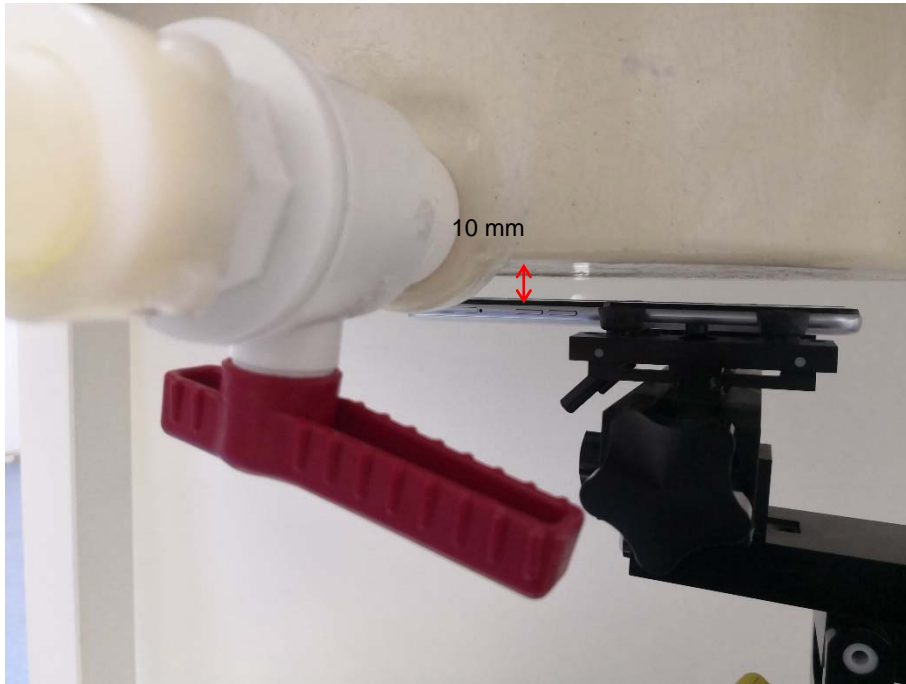

SAR TEST SETUP PHOTOS

Right Head Cheek

Right Head Tilt

Left Head Cheek

Left Head Tilt

Front Side (15mm)

Back Side (15mm)

Front Hotspot Side (10mm)

Back Hotspot Side (10mm)

Left Hotspot Side (10mm)

Right Hotspot Side (10mm)

Top Hotspot Side (10mm)

Bottom Hotspot Side (10mm)

Front Side (0mm)

Back Side (0mm)

Left Side (0mm)

Right Side (0mm)

Top Side (0mm)