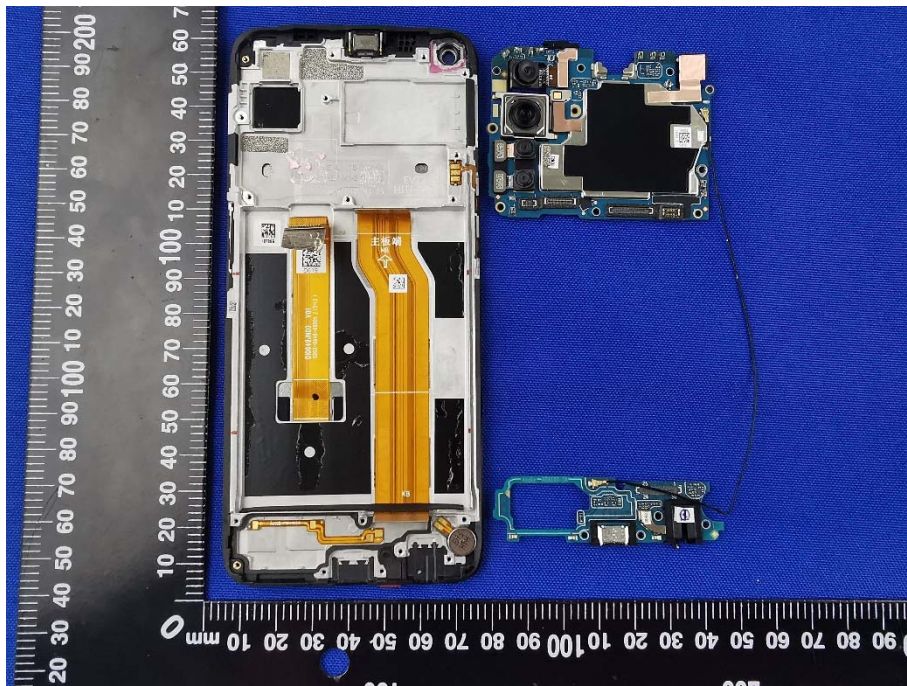

# EUT INTERNAL PHOTOS

EUT UNCOVER VIEW

EUT UNCOVER VIEW

EUT UNCOVER VIEW

EUT UNCOVER VIEW

MAIN BOARD TOP VIEW (WITH SHIELDING)

MAIN BOARD REAR VIEW (WITH SHIELDING)

MAIN BOARD TOP VIEW (WITHOUT SHIELDING)

MAIN BOARD REAR VIEW (WITHOUT SHIELDING)

MAIN BOARD TOP VIEW (WITH SHIELDING)

MAIN BOARD TOP VIEW (WITHOUT SHIELDING)

MAIN BOARD REAR VIEW

Battery Photo (Sunwoda Electronic Co., Ltd.) (FRONT)

Battery Photo (Sunwoda Electronic Co., Ltd.) (REAR)