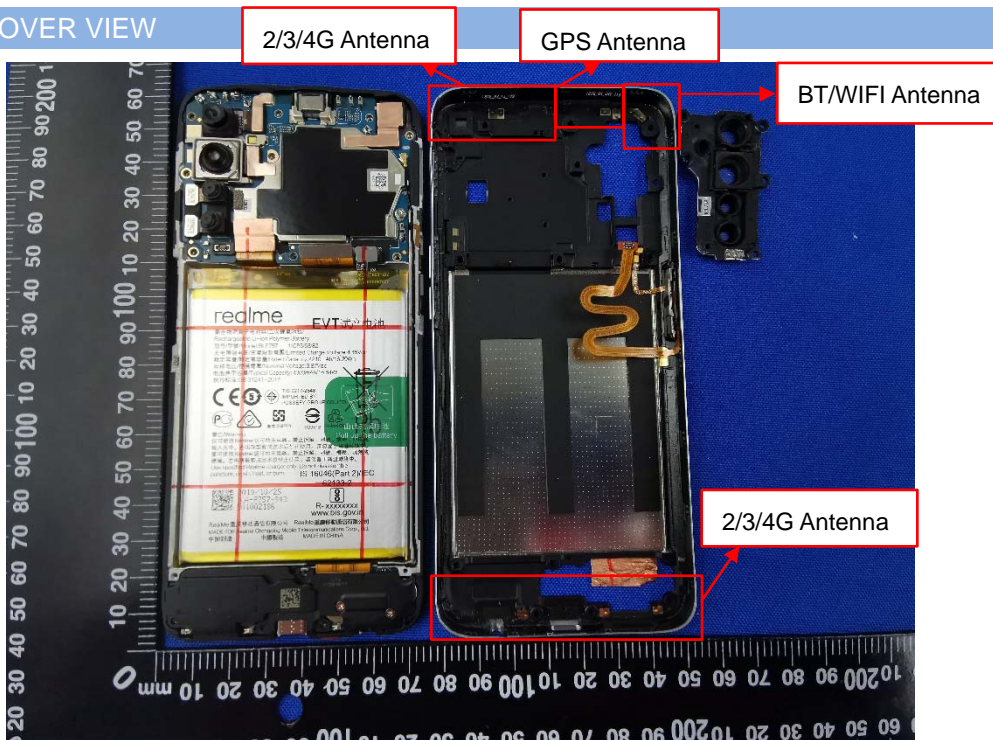

# EUT INTERNAL PHOTOS

EUT UNCOVER VIEW

EUT UNCOVER VIEW

EUT UNCOVER VIEW

EUT UNCOVER VIEW

MAIN BOARD TOP VIEW (WITH SHIELDING)

MAIN BOARD REAR VIEW (WITH SHIELDING)

MAIN BOARD TOP VIEW (WITHOUT SHIELDING)

MAIN BOARD REAR VIEW (WITHOUT SHIELDING)

MAIN BOARD TOP VIEW (WITH SHIELDING)

MAIN BOARD TOP VIEW (WITHOUT SHIELDING)

MAIN BOARD REAR VIEW

Battery Photo (Sunwoda Electronic Co., Ltd.) (FRONT)

Battery Photo (Sunwoda Electronic Co., Ltd.) (REAR)