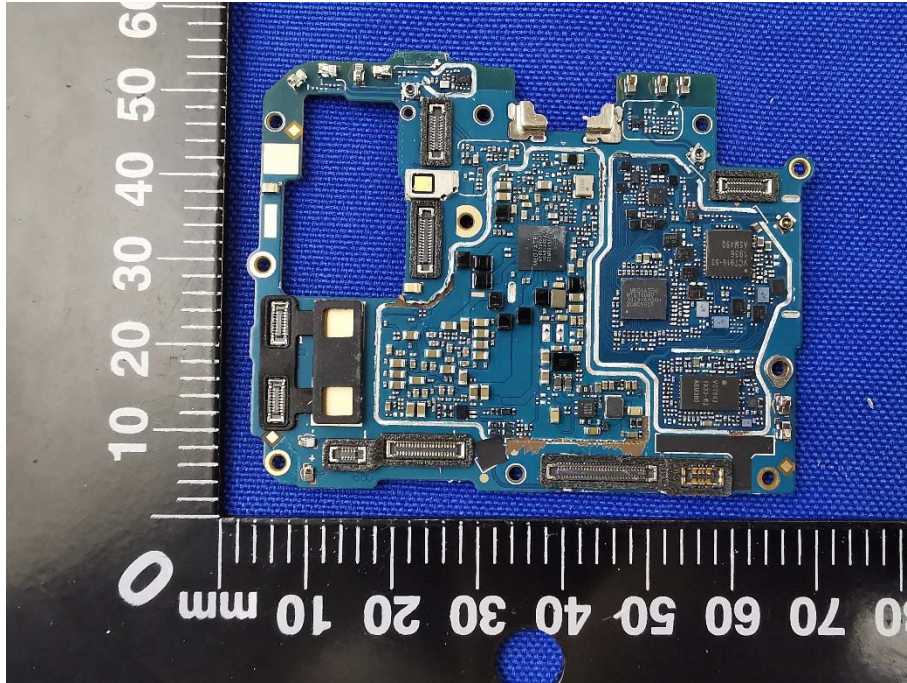

# EUT INTERNAL PHOTOS

EUT UNCOVER VIEW

EUT UNCOVER VIEW

EUT UNCOVER VIEW

EUT UNCOVER VIEW

MAIN BOARD TOP VIEW (WITH SHIELDING)

MAIN BOARD REAR VIEW (WITH SHIELDING)

MAIN BOARD TOP VIEW (WITHOUT SHIELDING)

MAIN BOARD REAR VIEW (WITHOUT SHIELDING)

MAIN BOARD TOP VIEW (WITH SHIELDING)

MAIN BOARD TOP VIEW (WITHOUT SHIELDING)

MAIN BOARD REAR VIEW

Battery Photo (Sunwoda Electronic Co., Ltd.) (FRONT)

Battery Photo (Sunwoda Electronic Co., Ltd.) (REAR)