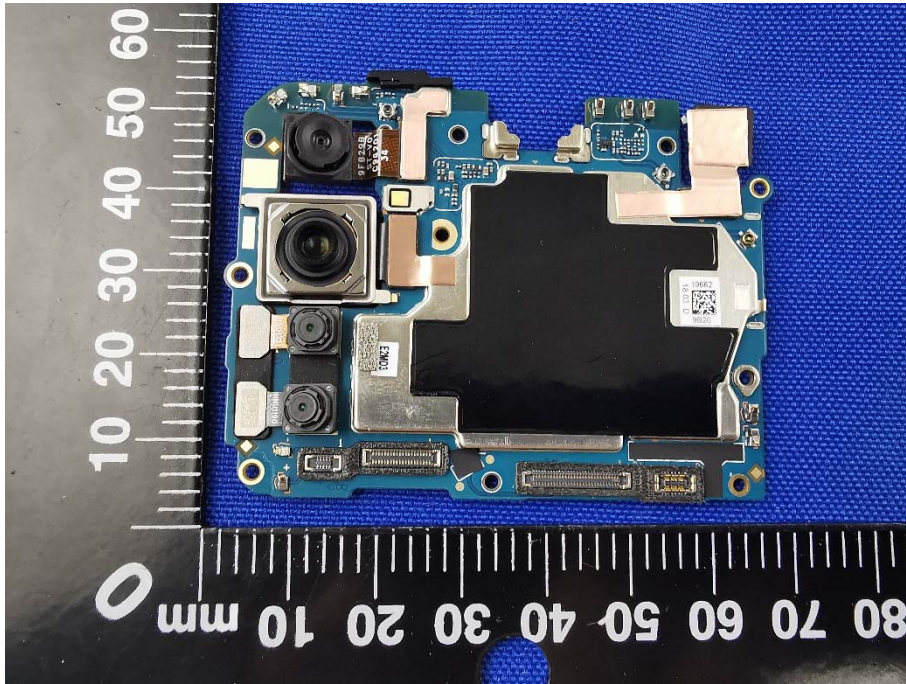

# EUT INTERNAL PHOTOS

EUT UNCOVER VIEW

EUT UNCOVER VIEW

EUT UNCOVER VIEW

EUT UNCOVER VIEW

MAIN BOARD TOP VIEW (WITH SHIELDING)

MAIN BOARD REAR VIEW (WITH SHIELDING)

MAIN BOARD TOP VIEW (WITHOUT SHIELDING)

MAIN BOARD REAR VIEW (WITHOUT SHIELDING)

MAIN BOARD TOP VIEW (WITH SHIELDING)

MAIN BOARD TOP VIEW (WITHOUT SHIELDING)

MAIN BOARD REAR VIEW

Battery Photo (Sunwoda Electronic Co., Ltd.) (FRONT)

Battery Photo (Sunwoda Electronic Co., Ltd.) (REAR)