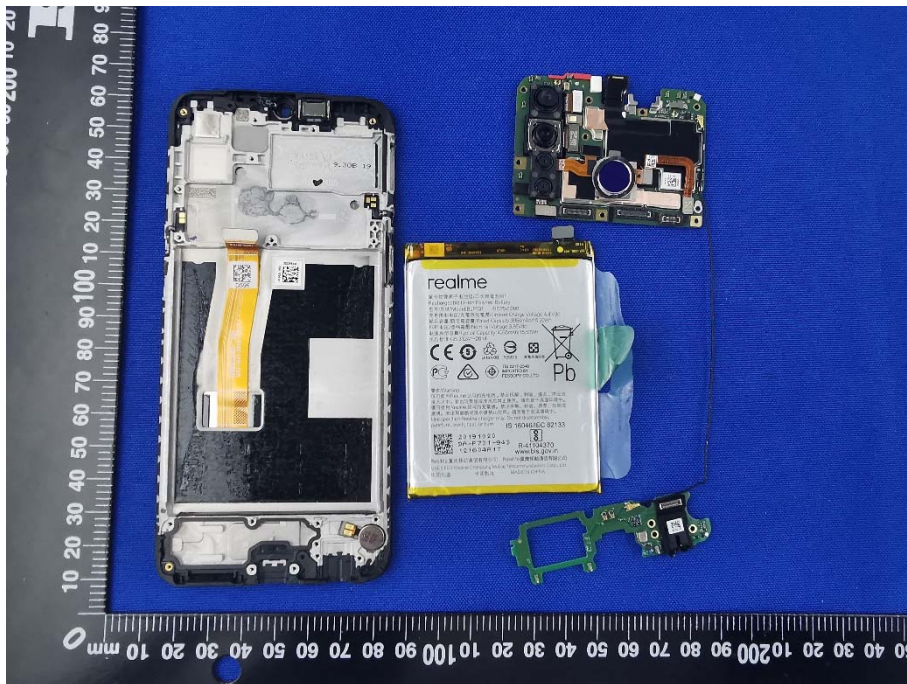

ANNEX D EUT INTERNAL PHOTOS

EUT UNCOVER VIEW

EUT UNCOVER VIEW

EUT UNCOVER VIEW

EUT UNCOVER VIEW

MAIN BOARD TOP VIEW (WITH SHIELDING)

MAIN BOARD REAR VIEW (WITH SHIELDING)

MAIN BOARD TOP VIEW (WITHOUT SHIELDING)

MAIN BOARD REAR VIEW (WITHOUT SHIELDING)

MAIN BOARD TOP VIEW

MAIN BOARD REAR VIEW

Battery Photo (FRONT)

Battery Photo (REAR)