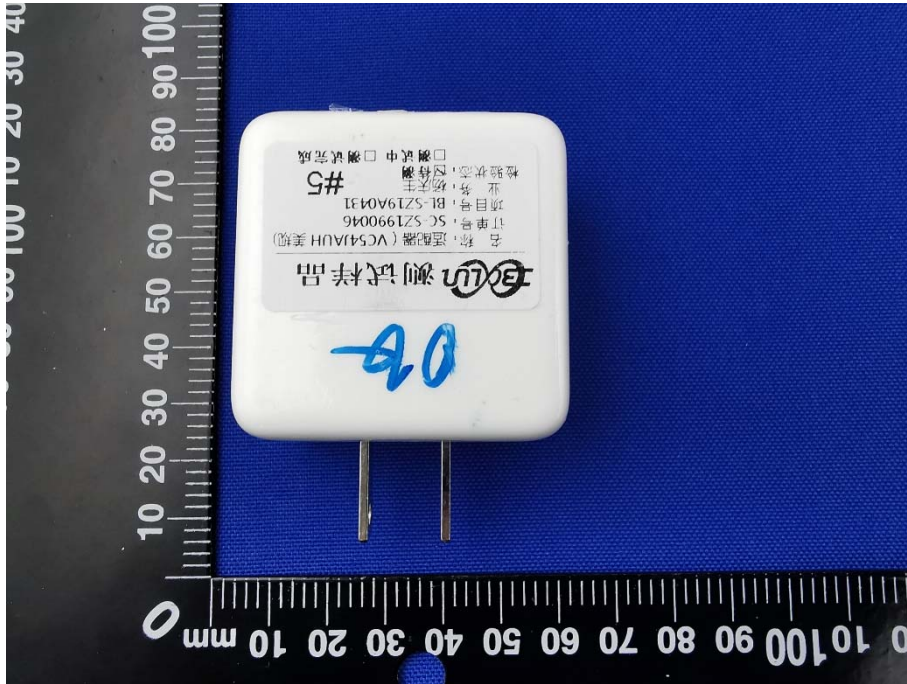

ANNEX C EUT EXTERNAL PHOTOS

FRONT VIEW OF EUT

REAR VIEW OF EUT

LEFT SIDE VIEW OF EUT

RIGHT SIDE OF EUT

TOP VIEW OF EUT

BOTTOM VIEW OF EUT

Accessory-Power Adapter (VC54JAUH US Plug)

CLOSE-UP

Accessory-Power Adapter (AK779GB US Plug)

CLOSE-UP

Accessory-USB Cable