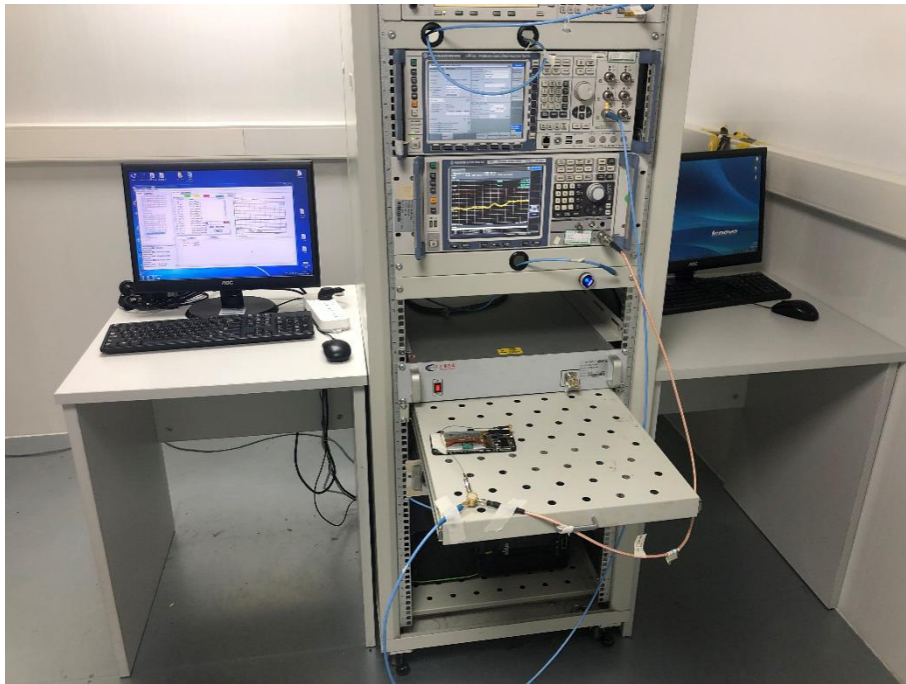

B.2 Conducted Test Photo

Conducted Test-BT3.0