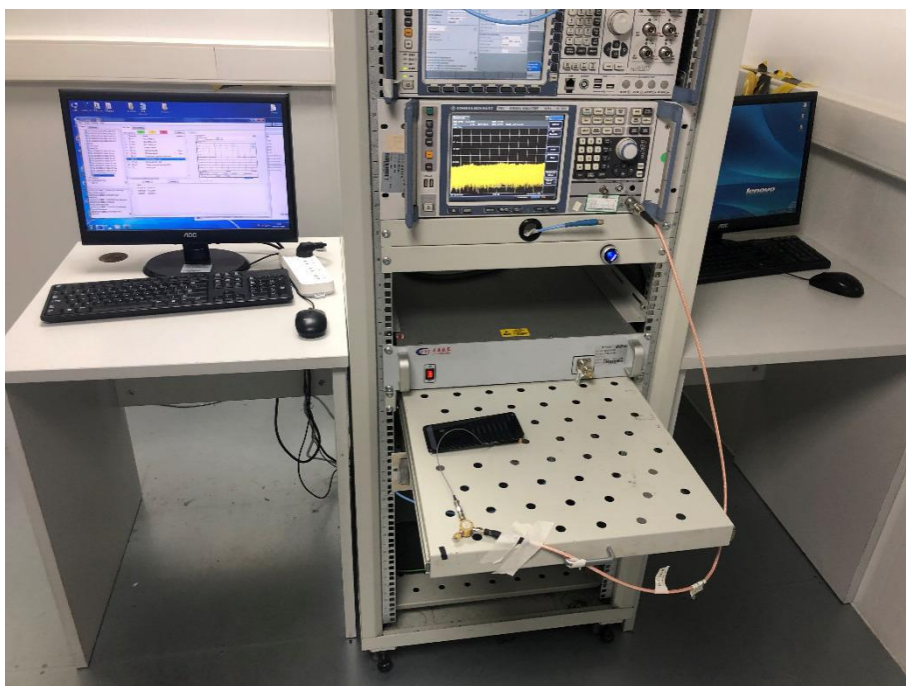

## ANNEX B TEST SETUP PHOTOS

### B.1 Radiated Test Photo

30MHz-1 GHz-RF

Above 1GHz-RF

Close-up-RF

Below 30MHz-BT/WIFI

30MHz-1 GHz-BT/WIFI

Close-up-BT/WIFI

Above 1GHz-BT/WIFI

Close-up-BT/WIFI

## B.2 Conducted Test Photo

Conducted Test-BT3.0

Conducted Test-BLE

Conducted Test-WIFI

DFS Test

Conducted Test-GSM/WCDMA/LTE