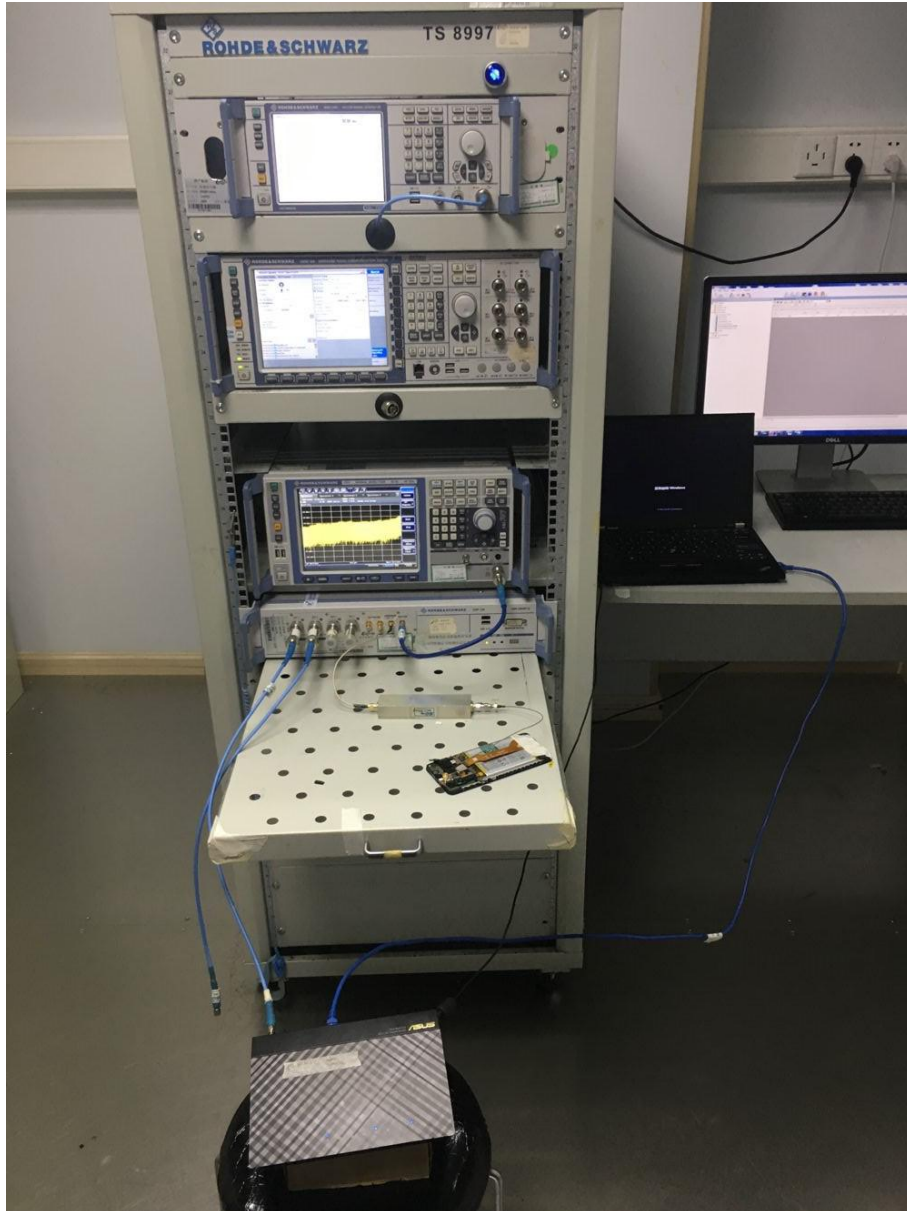

ANNEX B TEST SETUP PHOTOS

B.1 Radiated Test Photo

30MHz-1 GHz-RF

Above 1GHz-RF

Close-up-RF

Below 30MHz-BT/WIFI

30MHz-1 GHz-BT/WIFI

Close-up-BT/WIFI

Above 1GHz-BT/WIFI

Close-up-BT/WIFI

B.2 Conducted Test Photo

Conducted Test-BT3.0

Conducted Test-BLE

Conducted Test-WIFI

DFS Test

Conducted Test-GSM/WCDMA/LTE

B.3 Conducted Emissions

Test Photo 1

Test Photo 2