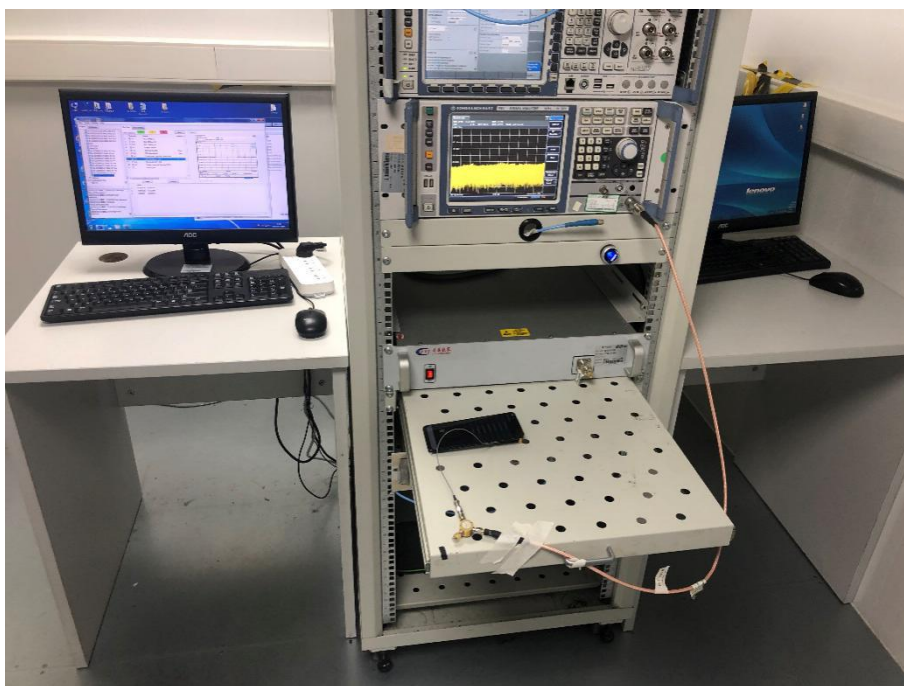

ANNEX B TEST SETUP PHOTOS

B.1 Radiated Test Photo

30MHz-1 GHz-RF

Above 1GHz-RF

Close-up-RF

Below 30MHz-BT/WIFI

30MHz-1 GHz-BT/WIFI

Close-up-BT/WIFI

Above 1GHz-BT/WIFI

Close-up-BT/WIFI

B.2 Conducted Test Photo

Conducted Test-BT3.0

Conducted Test-BLE

Conducted Test-WIFI

DFS Test

Conducted Test-GSM/WCDMA/LTE