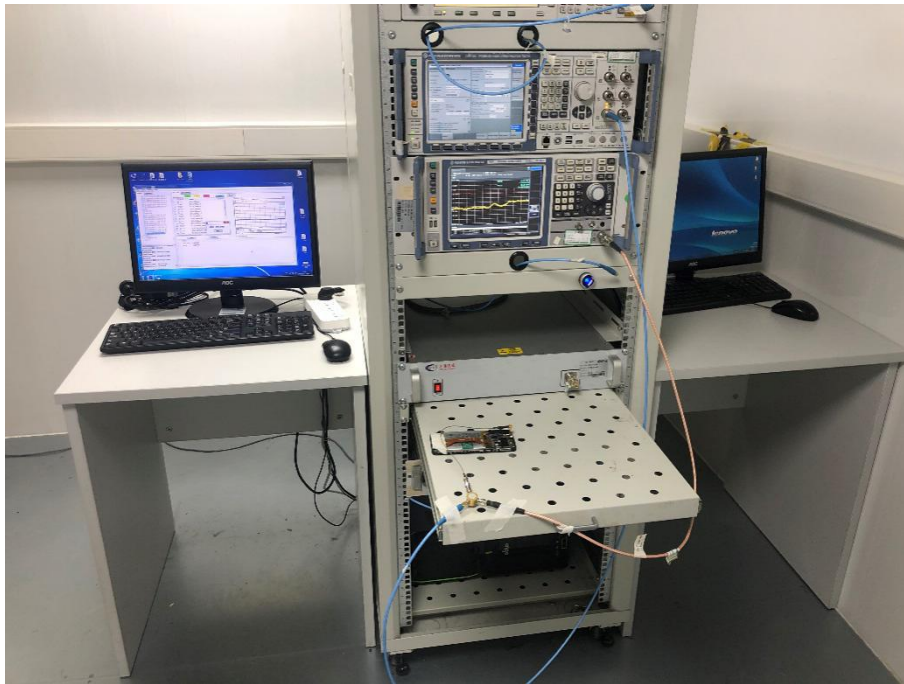

ANNEX B TEST SETUP PHOTOS

B.1 Radiated Test Photo

30MHz-1 GHz-RF

Above 1GHz-RF

Close-up-RF

Below 30MHz-BT/WIFI

30MHz-1 GHz-BT/WIFI

Close-up-BT/WIFI

Above 1GHz-BT/WIFI

Close-up-BT/WIFI

B.2 Conducted Test Photo

Conducted Test-BT3.0

Conducted Test-BLE

Conducted Test-WIFI

DFS Test

Conducted Test-GSM/WCDMA/LTE