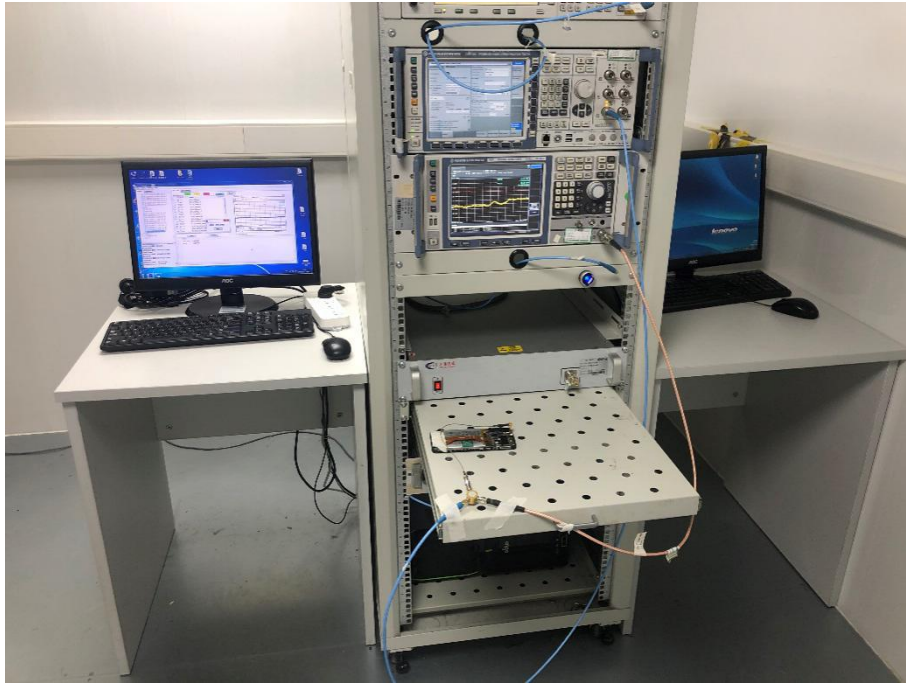

ANNEX B TEST SETUP PHOTOS

B.1 Radiated Test Photo

30MHz-1 GHz-RF

Above 1GHz-RF

Close-up-RF

Below 30MHz-BT/WIFI

30MHz-1 GHz-BT/WIFI

Close-up-BT/WIFI

Above 1GHz-BT/WIFI

Close-up-BT/WIFI

B.2 Conducted Test Photo

Conducted Test-BT3.0

Conducted Test-BLE

Conducted Test-WIFI

DFS Test

Conducted Test-GSM/WCDMA/LTE

B.3 Conducted Emissions

Test Photo 1

Test Photo 2