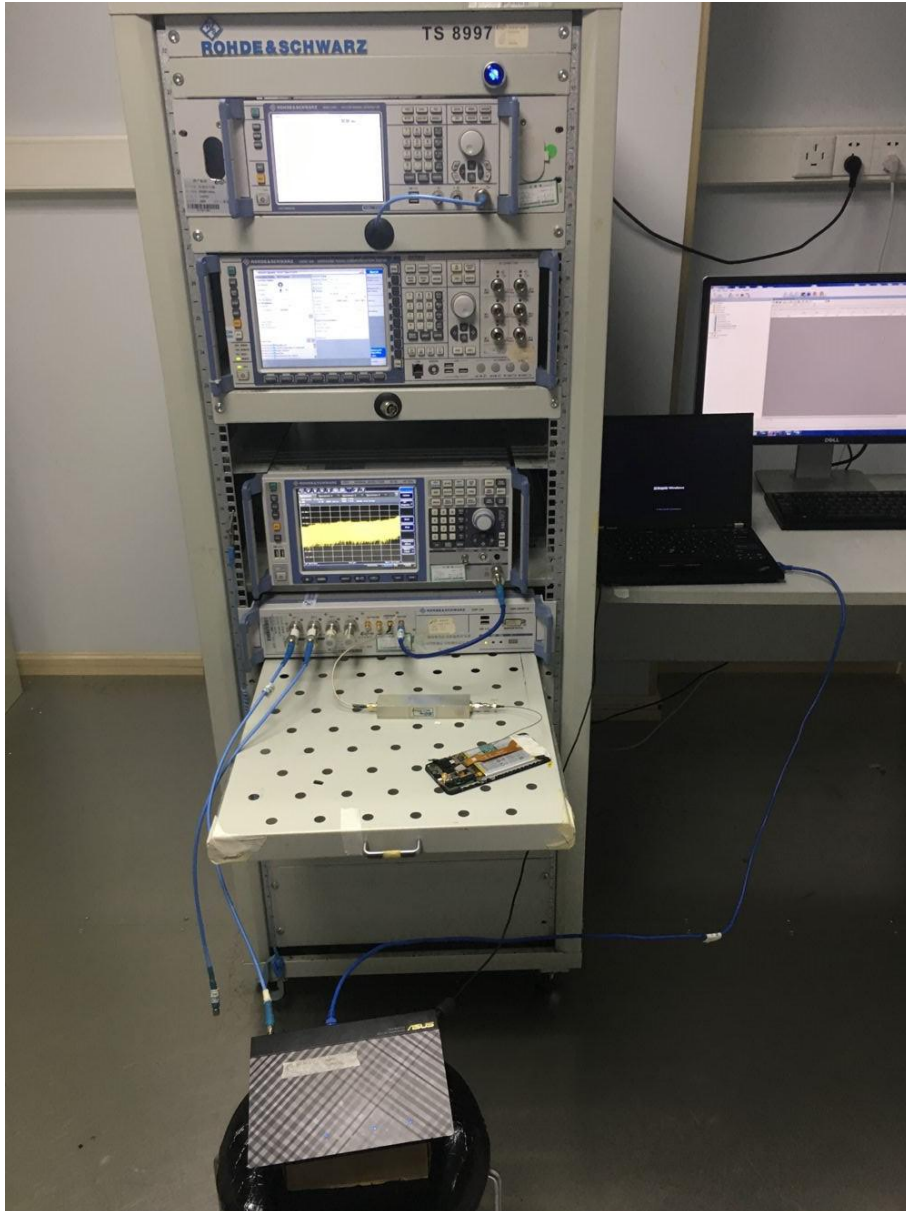

ANNEX B TEST SETUP PHOTOS

B.1 Radiated Test Photo

30MHz-1 GHz-RF

Above 1GHz-RF

Close-up-RF

Below 30MHz-BT/WIFI

30MHz-1 GHz-BT/WIFI

Close-up-BT/WIFI

Above 1GHz-BT/WIFI

Close-up-BT/WIFI

B.2 Conducted Test Photo

Conducted Test-BT3.0

Conducted Test-BLE

Conducted Test-WIFI

DFS Test

Conducted Test-GSM/WCDMA/LTE

B.3 Conducted Emissions

Test Photo 1

Test Photo 2