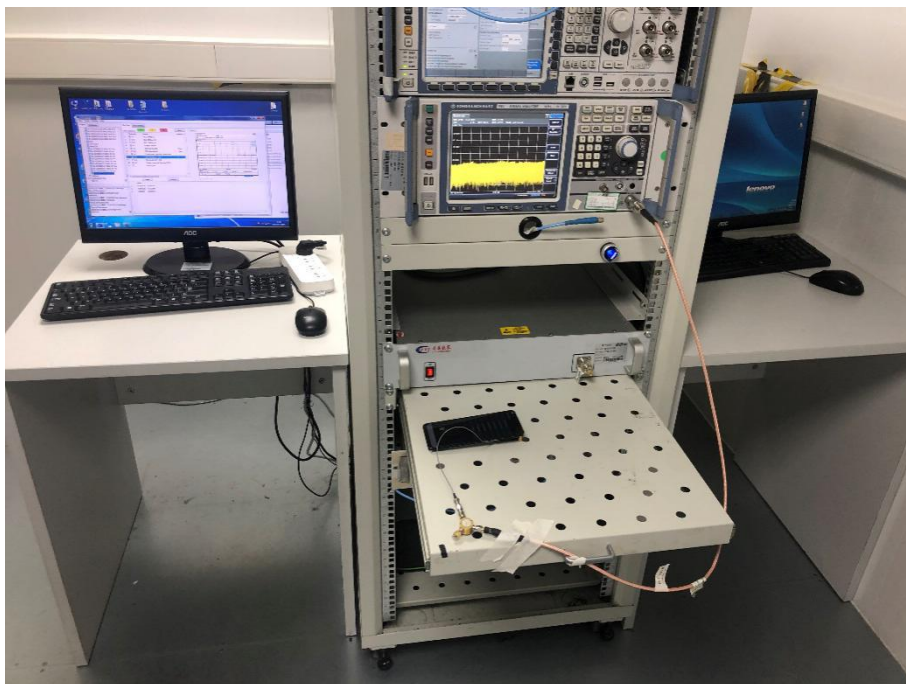

ANNEX B TEST SETUP PHOTOS

B.1 Radiated Test Photo

30MHz-1 GHz-RF

Above 1GHz-RF

Close-up-RF

Below 30MHz-BT/WIFI

30MHz-1 GHz-BT/WIFI

Close-up-BT/WIFI

Above 1GHz-BT/WIFI

Close-up-BT/WIFI

B.2 Conducted Test Photo

Conducted Test-BT3.0

Conducted Test-BLE

Conducted Test-WIFI

DFS Test

Conducted Test-GSM/WCDMA/LTE