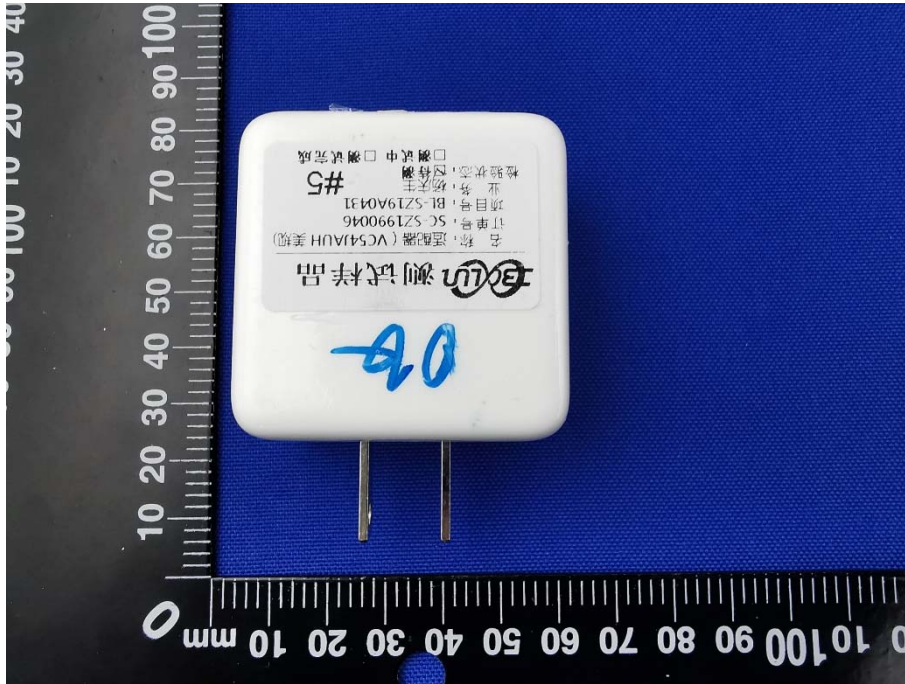

ANNEX C EUT EXTERNAL PHOTOS

FRONT VIEW OF EUT

REAR VIEW OF EUT

LEFT SIDE VIEW OF EUT

RIGHT SIDE OF EUT

TOP VIEW OF EUT

BOTTOM VIEW OF EUT

Accessory-Power Adapter (VC54JAUH US Plug)

CLOSE-UP

Accessory-Power Adapter (AK779GB US Plug)

CLOSE-UP

Accessory-USB Cable