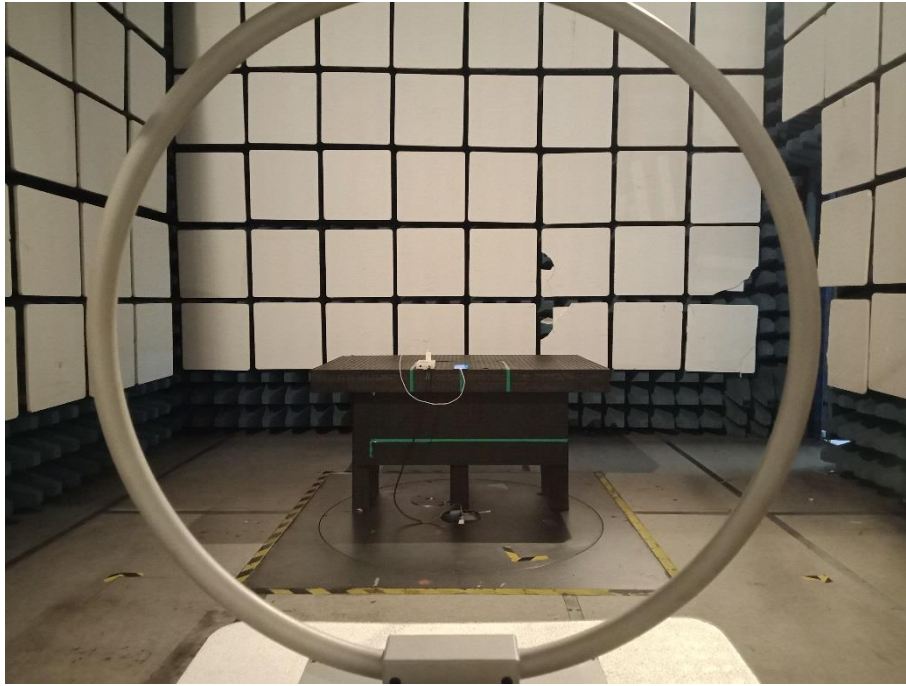

ANNEX B TEST SETUP PHOTOS

1 Radiated Test Photo

Below 30 MHz

30 MHz-1 GHz

Close-Up

Above 1GHz

Close-Up

30 MHz-1 GHz-RF

Above 1GHz-RF

Close-Up-RF

2 Conducted Emissions

Test Photo 1

Test Photo 2

3 Conducted Test Photo

Conducted Test-BT

Conducted Test-BLE