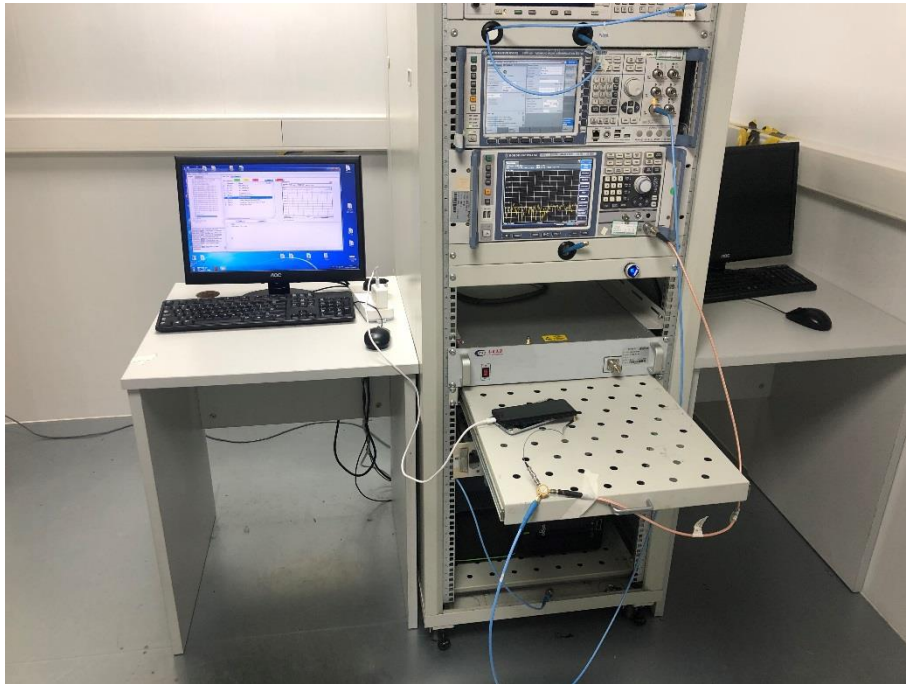

ANNEX B TEST SETUP PHOTOS

1 Radiated Test Photo

Below 30 MHz

30 MHz-1 GHz

Close-Up

Above 1GHz

Close-Up

30 MHz-1 GHz-RF

Above 1GHz-RF

Close-Up-RF

2 Conducted Emissions

Test Photo 1

Test Photo 2

3 Conducted Test Photo

Conducted Test-BT

Conducted Test-BLE

Conducted Test-WLAN

Conducted Test-RF

DFS Test