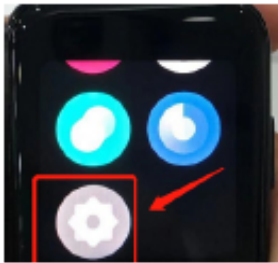

EXHIBIT A - FCC ID LABEL AND LOCATION

FCC ID Label Location Information

FCC ID display

Steps:

1. Touching "setting"

2. Touching "About"

3. Touching "regulation information", FCC ID will be displayed

FCC
FCC ID:2AUYFRMW2008

(height of FCC label is more than 5mm)