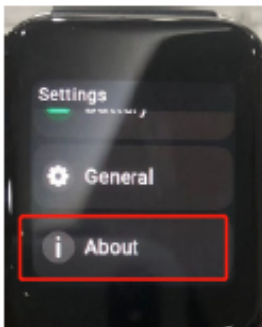

EXHIBIT A - FCC ID LABEL AND LOCATION

FCC ID Label Location Information

FCC ID display

Steps:

1. Touching "setting"

2. Touching "About"

3. Touching "regulation information", FCC ID will be displayed

FCC
FCC ID:2AUYFRMW2008

(height of FCC label is more than 5mm)