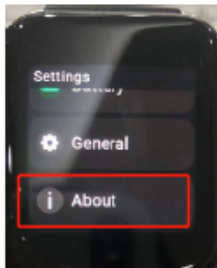

## EXHIBIT A - FCC ID LABEL AND LOCATION

### FCC ID Label

FCC ID display

Steps:

1. Touching "setting"

2. Touching "About"

3. Touching "regulation information", FCC ID will be displayed

**FCC**  
FCC ID: 2AUYFRMW2008

( height of FCC label is more than 5mm )

### FCC ID Label Location Information

The label shown shall be permanently affixed at a conspicuous location on the device and be readily visible to the user at the time purchase (Labeling requirements per 2.925)