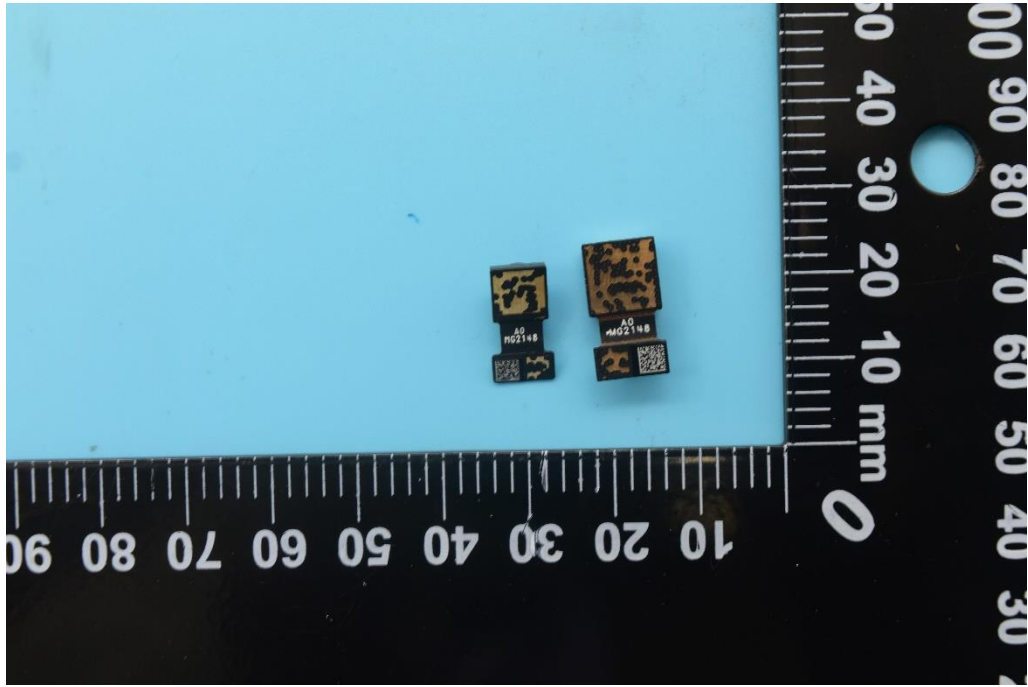

FCC ID: 2AUYFRMP2106

Internal Photos

1. EUT uncover view

2. Antenna view