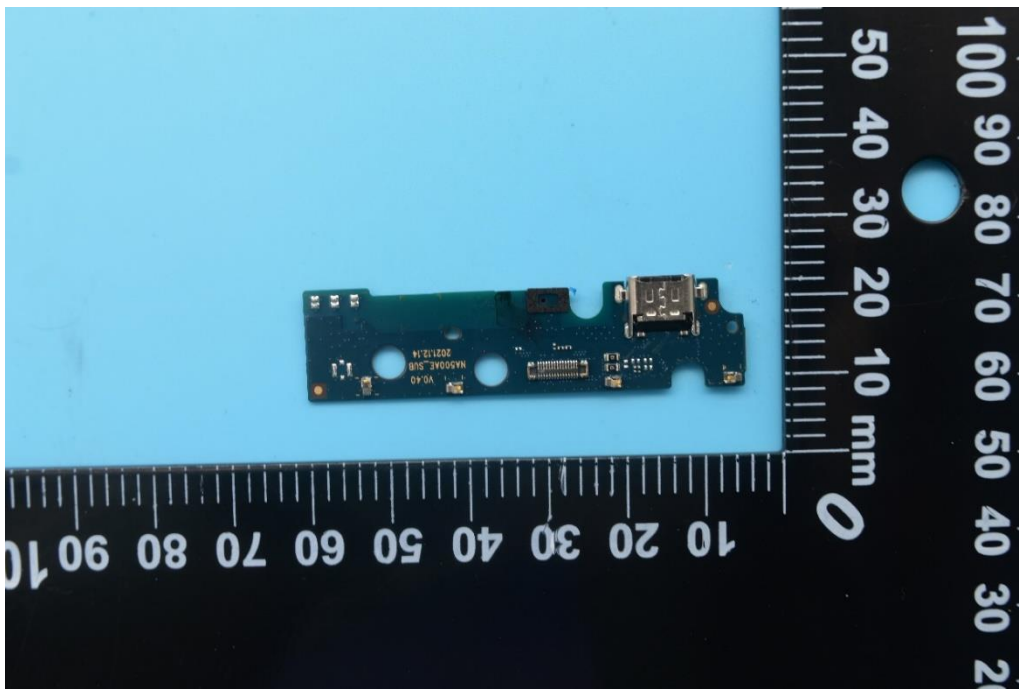

FCC ID: 2AUYFRMP2106

Internal Photos

1. EUT uncover view

2. Antenna view