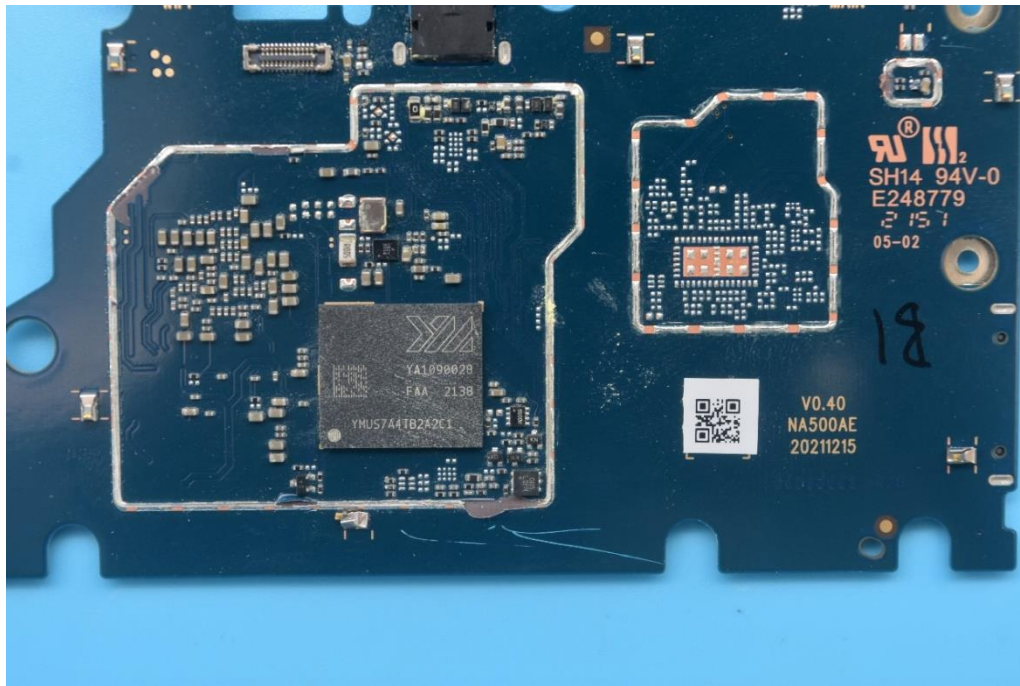

FCC ID: 2AUYFRMP2106

Internal Photos

1. EUT uncover view

2. Antenna view