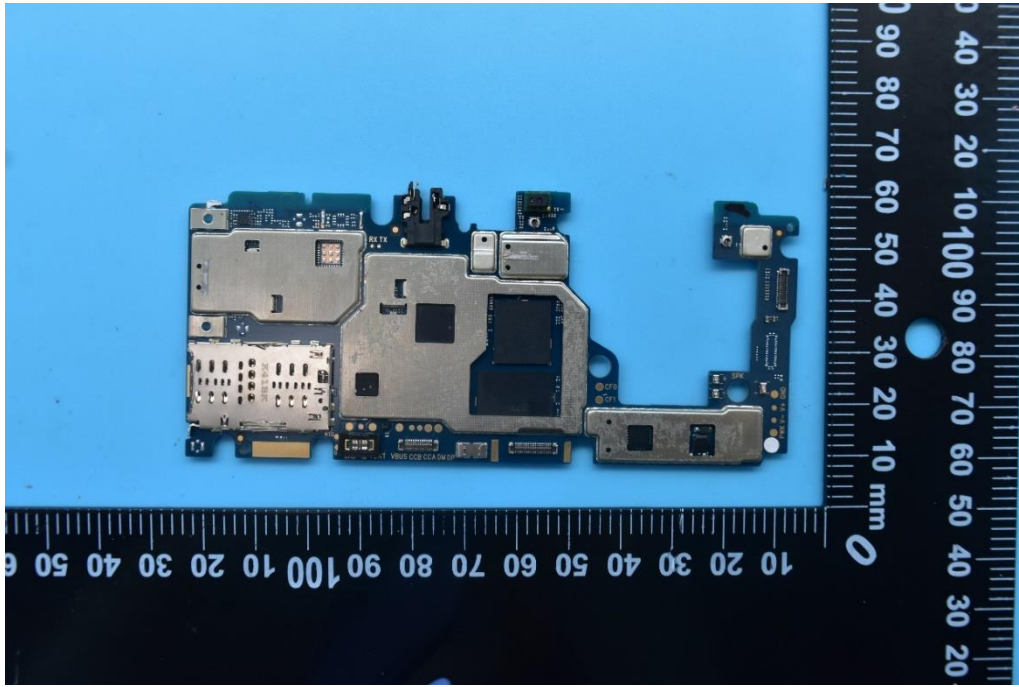

FCC ID: 2AUYFRMP2106

Internal Photos

1. EUT uncover view

2. Antenna view