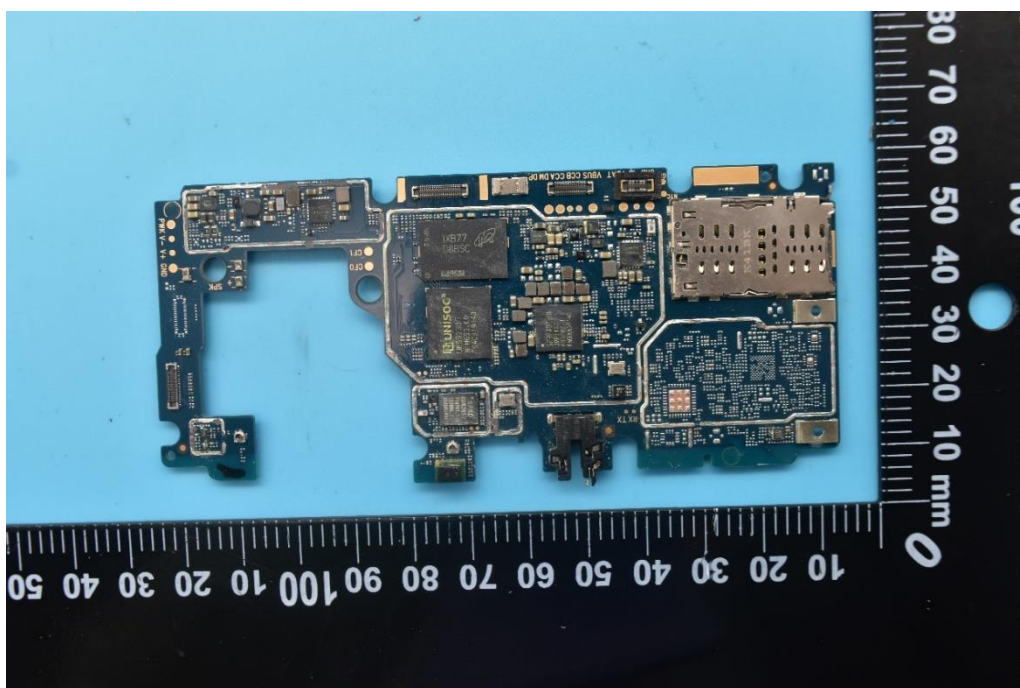

FCC ID: 2AUYFRMP2106

Internal Photos

1. EUT uncover view

2. Antenna view