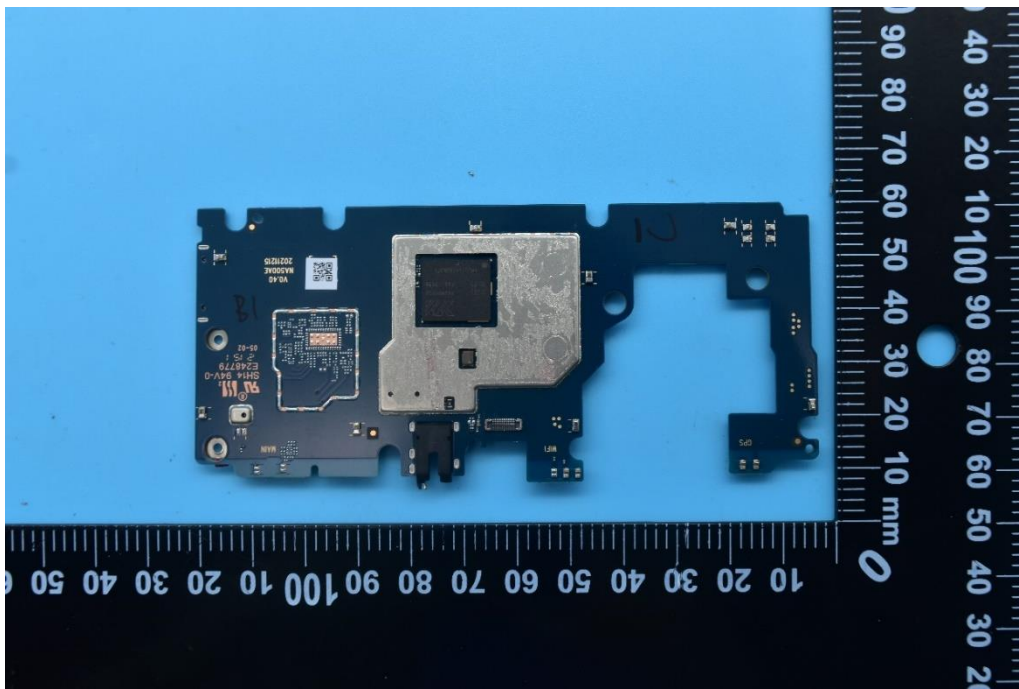

FCC ID: 2AUYFRMP2106

Internal Photos

1. EUT uncover view

2. Antenna view