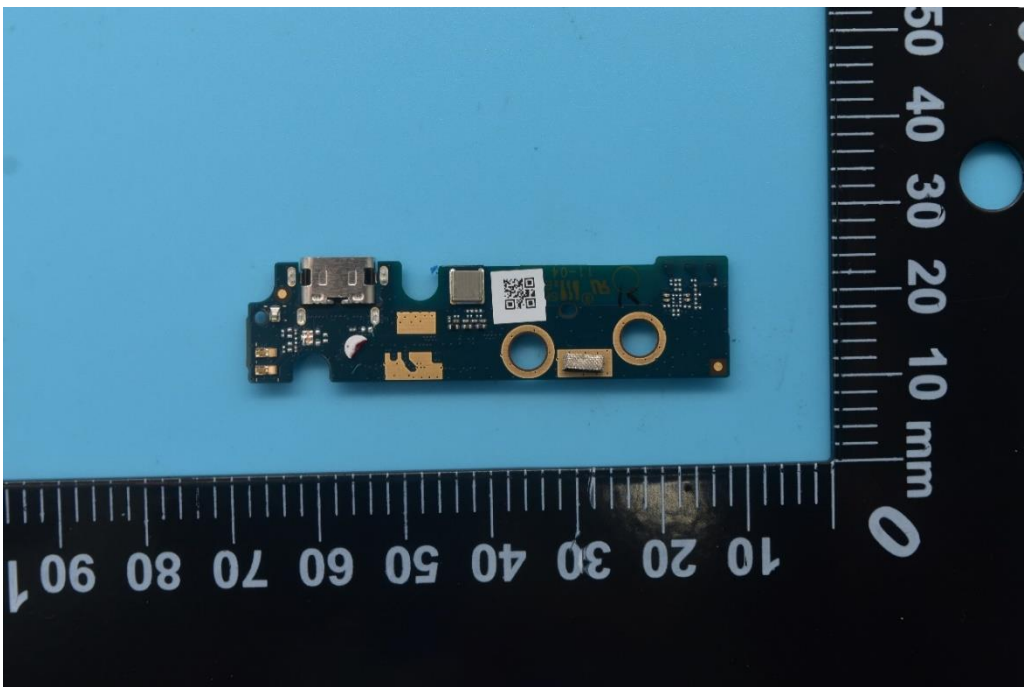

FCC ID: 2AUYFRMP2106

Internal Photos

1. EUT uncover view

2. Antenna view