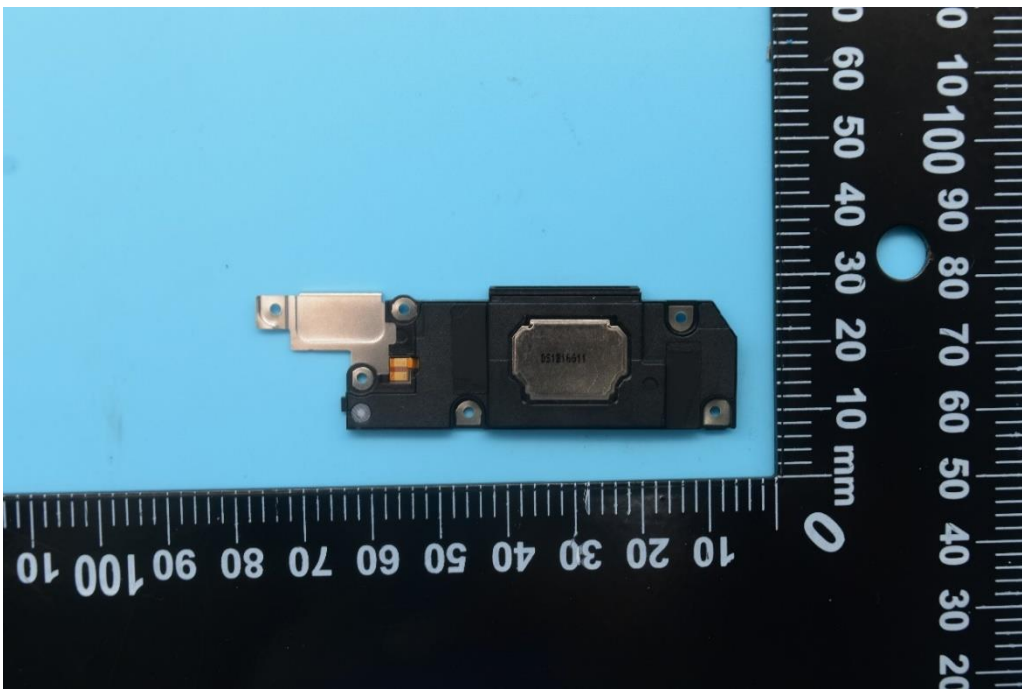

FCC ID: 2AUYFRMP2106

Internal Photos

1. EUT uncover view

2. Antenna view