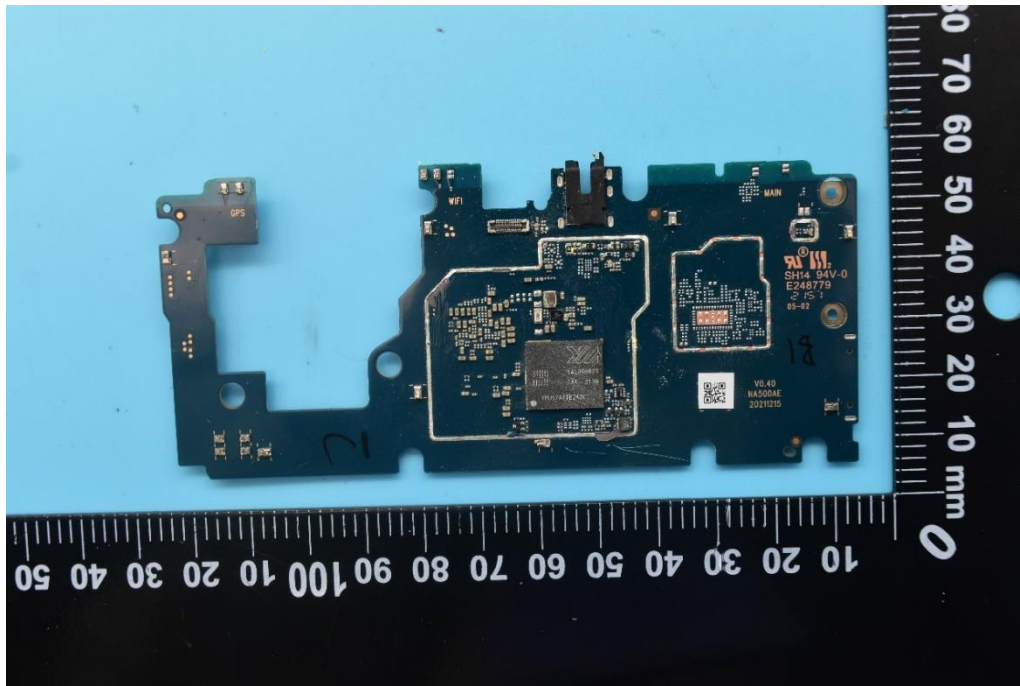

FCC ID: 2AUYFRMP2106

Internal Photos

1. EUT uncover view

2. Antenna view