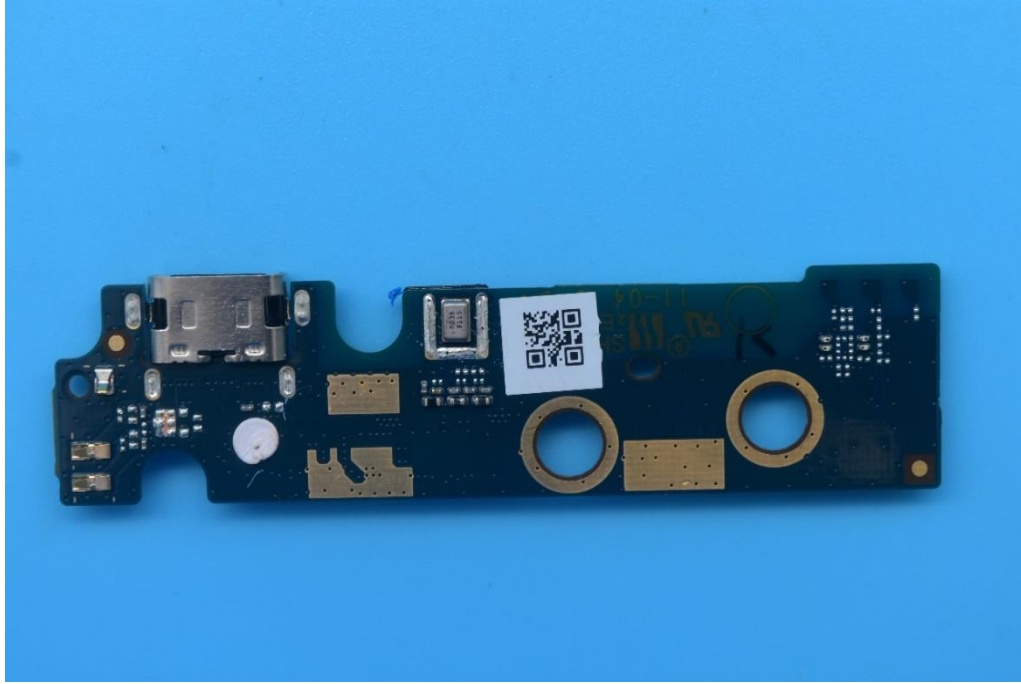

FCC ID: 2AUYFRMP2106

Internal Photos

1. EUT uncover view

2. Antenna view