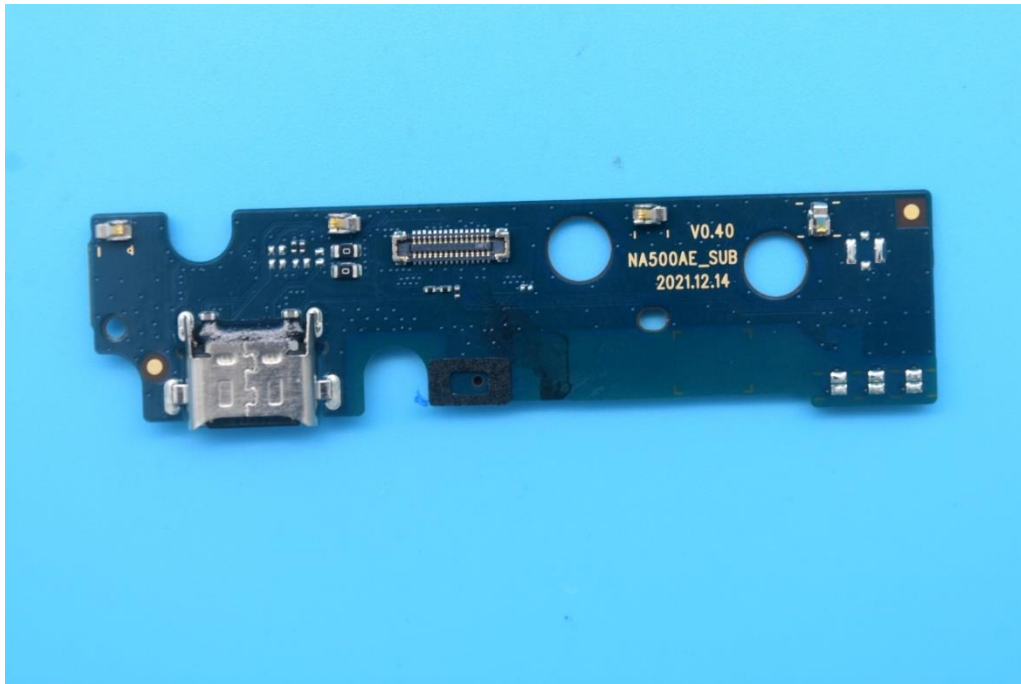

FCC ID: 2AUYFRMP2106

Internal Photos

1. EUT uncover view

2. Antenna view