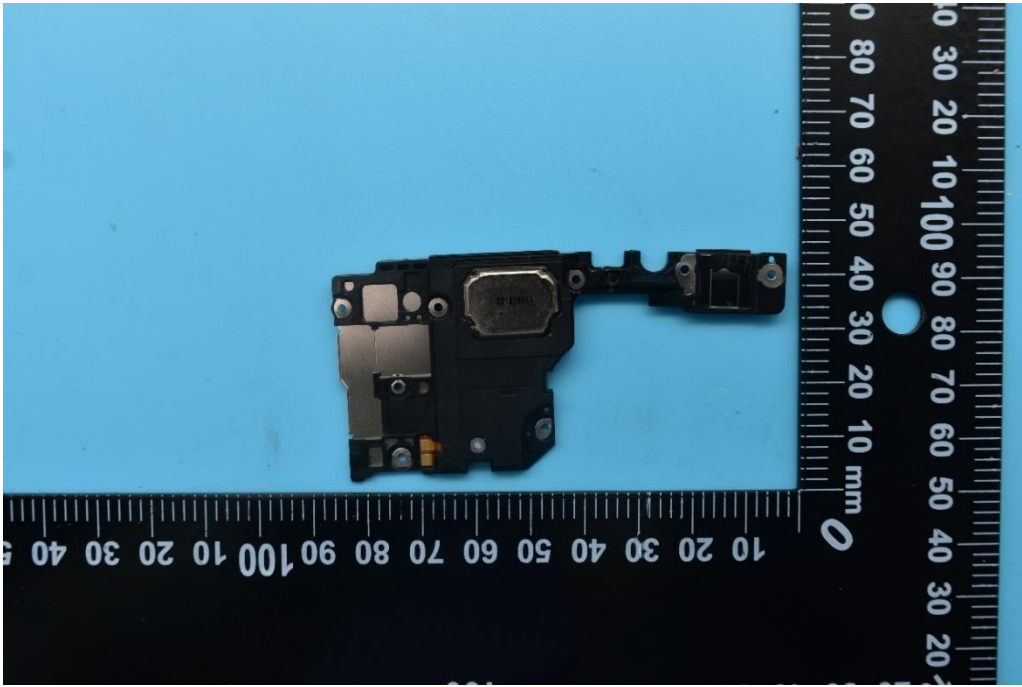

FCC ID: 2AUYFRMP2106

Internal Photos

1. EUT uncover view

2. Antenna view