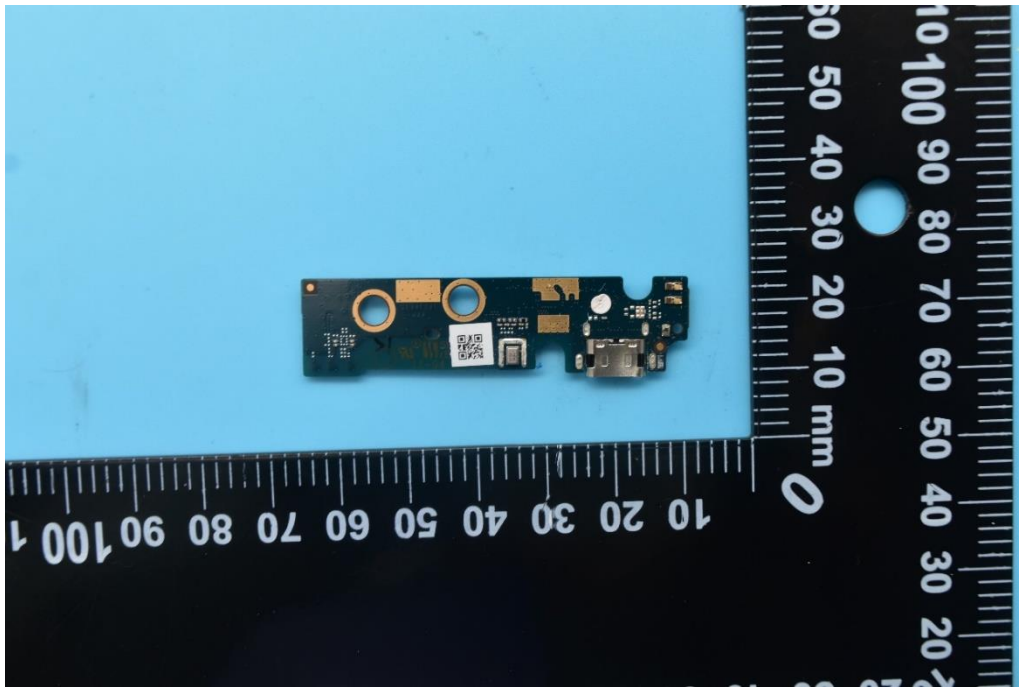

FCC ID: 2AUYFRMP2106

Internal Photos

1. EUT uncover view

2. Antenna view