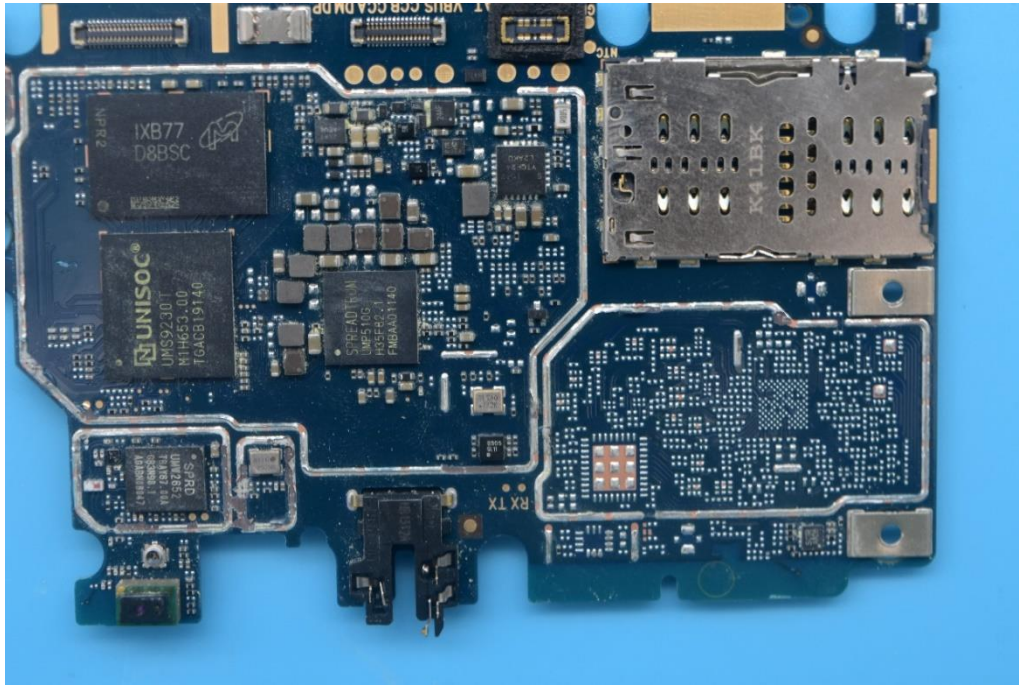

FCC ID: 2AUYFRMP2106

Internal Photos

1. EUT uncover view

2. Antenna view