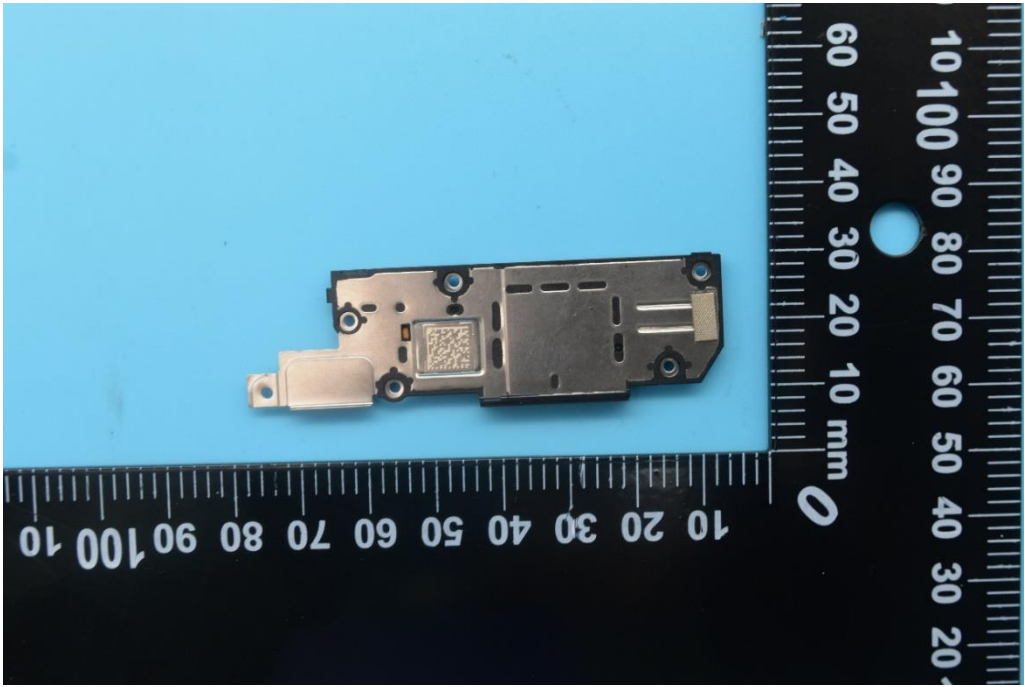

FCC ID: 2AUYFRMP2106

Internal Photos

1. EUT uncover view

2. Antenna view