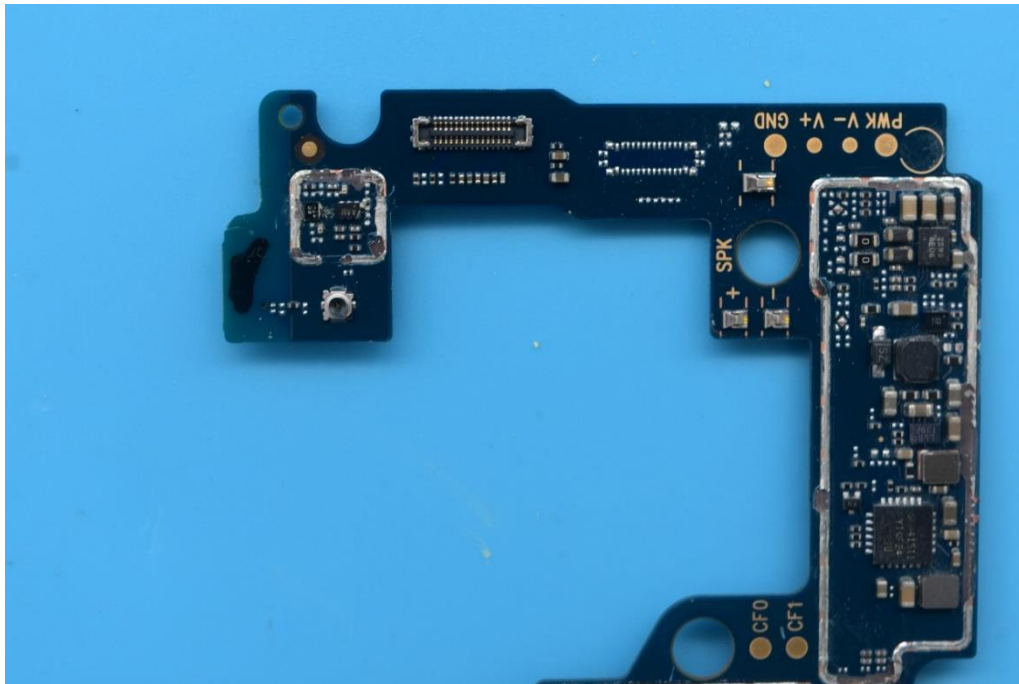

FCC ID: 2AUYFRMP2106

Internal Photos

1. EUT uncover view

2. Antenna view