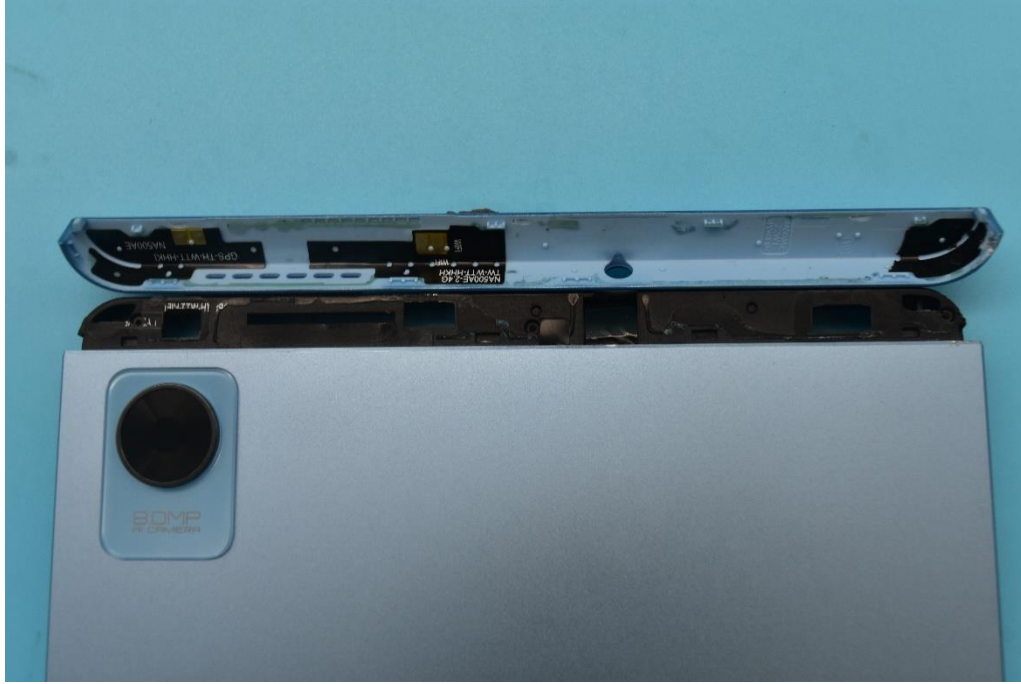

FCC ID: 2AUYFRMP2106

Internal Photos

1. EUT uncover view

2. Antenna view