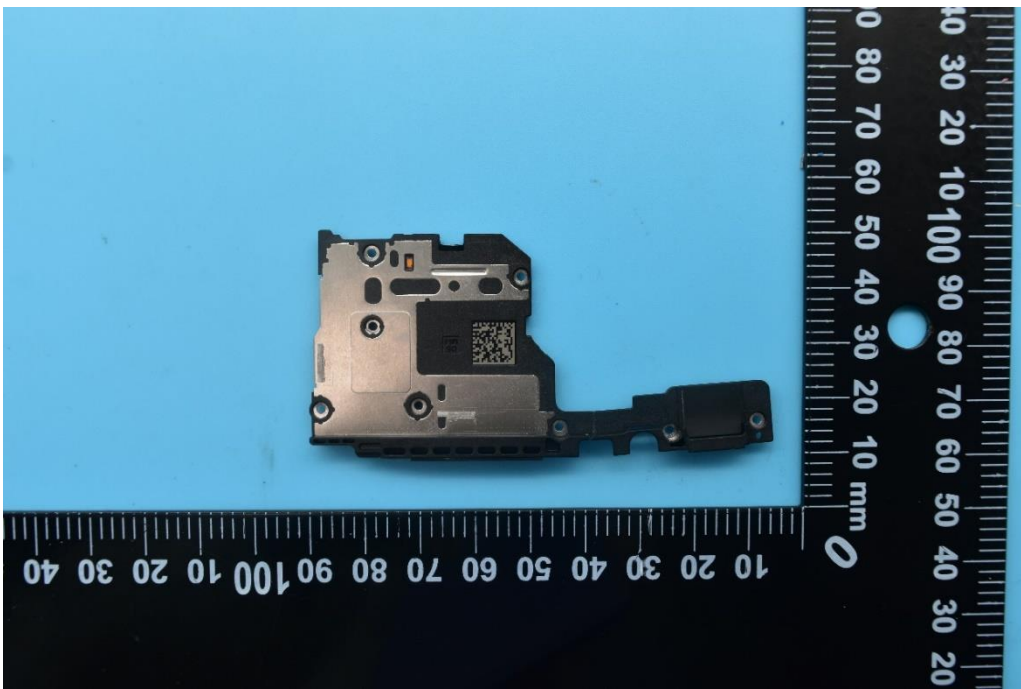

FCC ID: 2AUYFRMP2106

Internal Photos

1. EUT uncover view

2. Antenna view