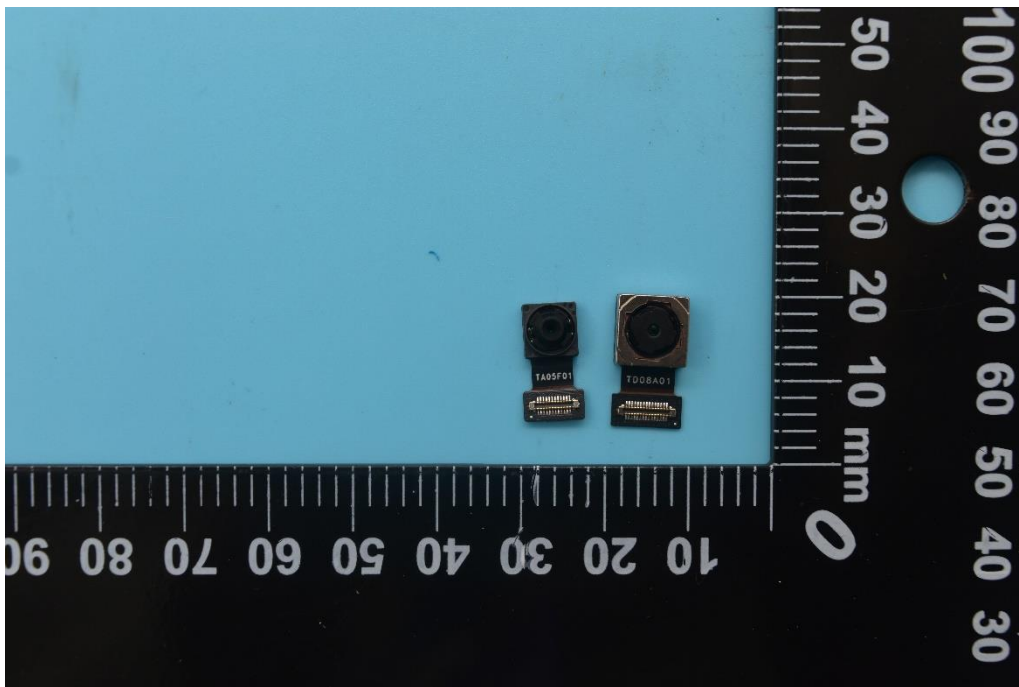

FCC ID: 2AUYFRMP2106

Internal Photos

1. EUT uncover view

2. Antenna view