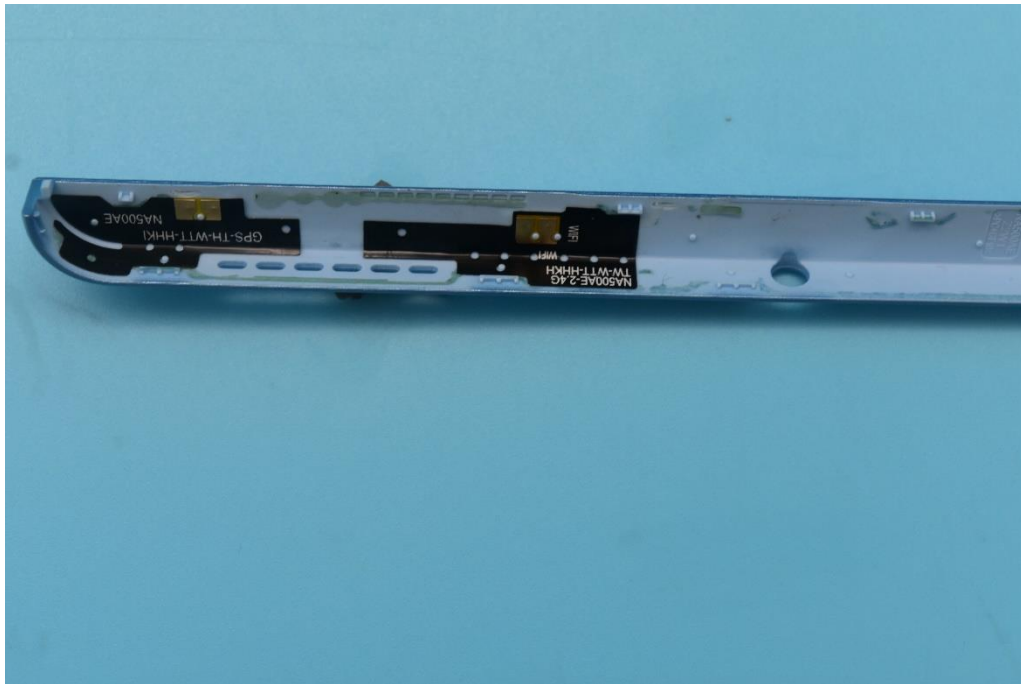

FCC ID: 2AUYFRMP2106

Internal Photos

1. EUT uncover view

2. Antenna view