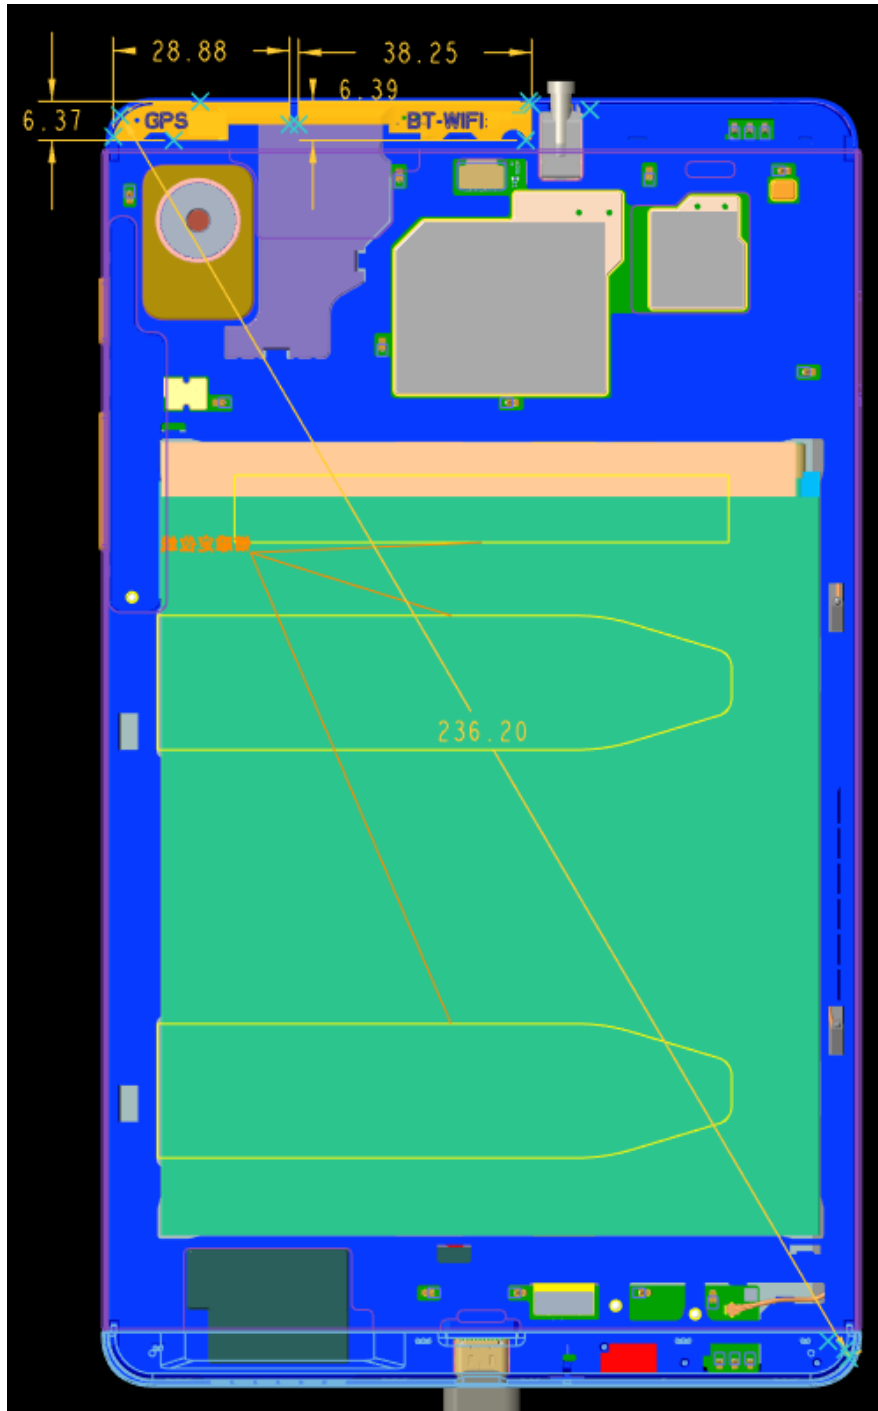

Annex B Test Setup Photos

➤ EUT Antenna Locations

➤ Test Setup Photos for Sensor on

Bottom Surface (Test Distance 0mm)

Edge 1 (Test Distance 0mm)

➤ Test Setup Photos for Sensor off

Bottom Surface (Test Distance 18mm)

Edge 1 (Test Distance 20mm)

Edge 2 (Test Distance 0mm)