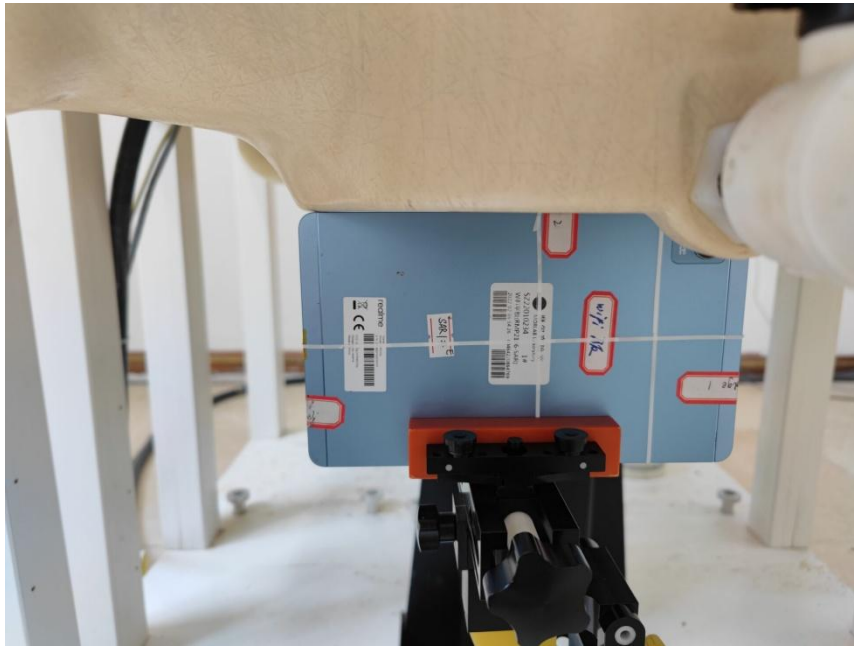

Annex B Test Setup Photos

➤ EUT Antenna Locations

➤ Test Setup Photos for Sensor on

Bottom Surface (Test Distance 0mm)

Edge 1 (Test Distance 0mm)

➤ Test Setup Photos for Sensor off

Bottom Surface (Test Distance 18mm)

Edge 1 (Test Distance 20mm)

Edge 2 (Test Distance 0mm)