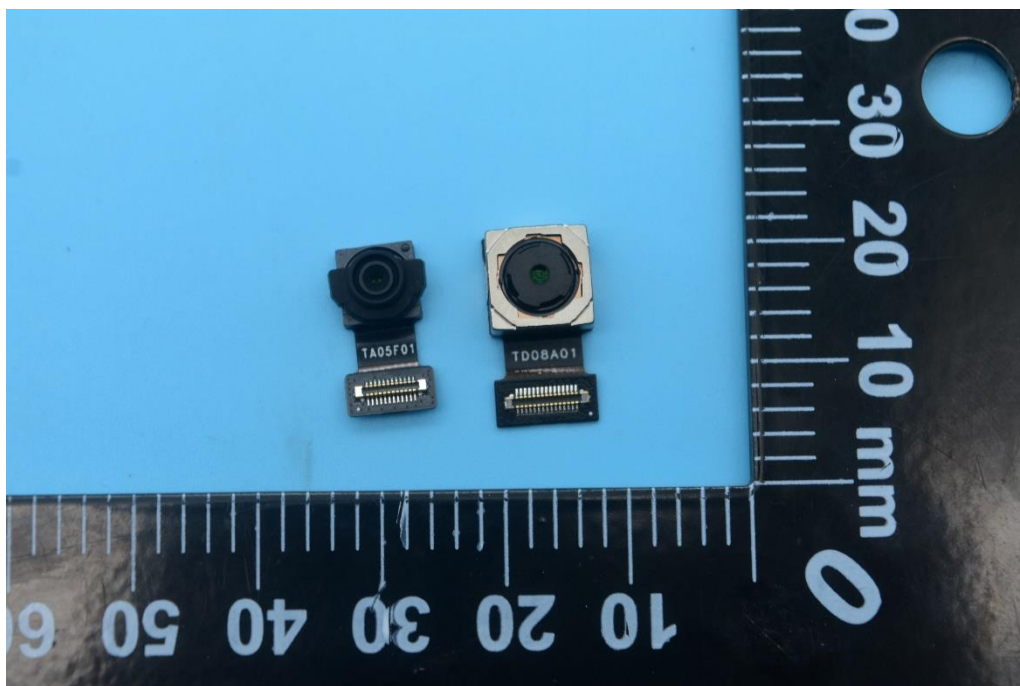

FCC ID: 2AUYFRMP2105

Internal Photos

1. EUT uncover view

2. Antenna view