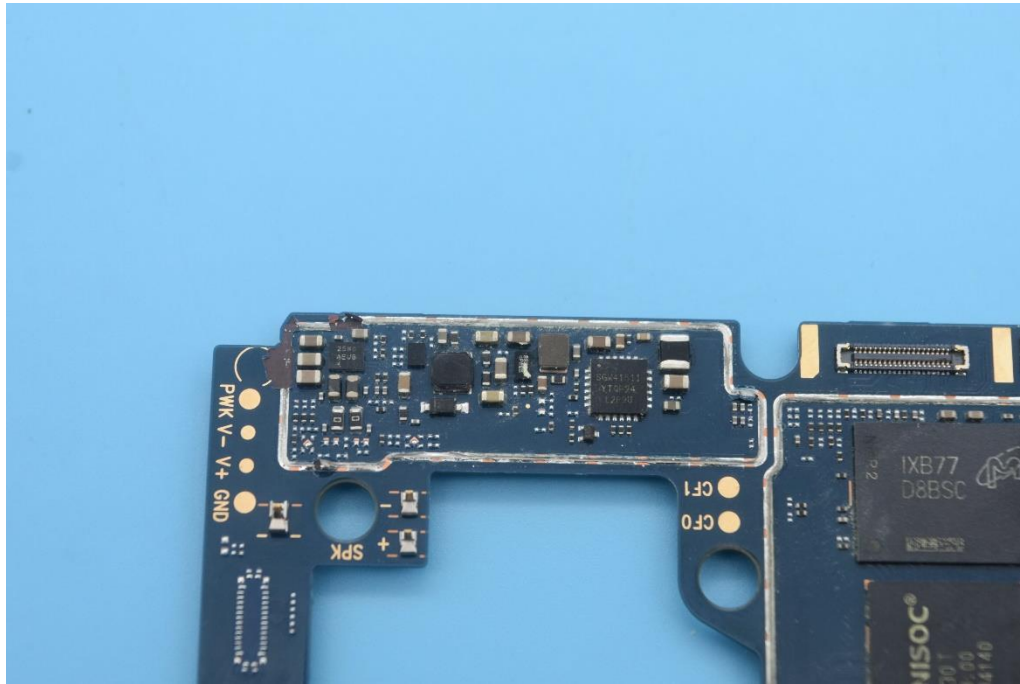

FCC ID: 2AUYFRMP2105

Internal Photos

1. EUT uncover view

2. Antenna view