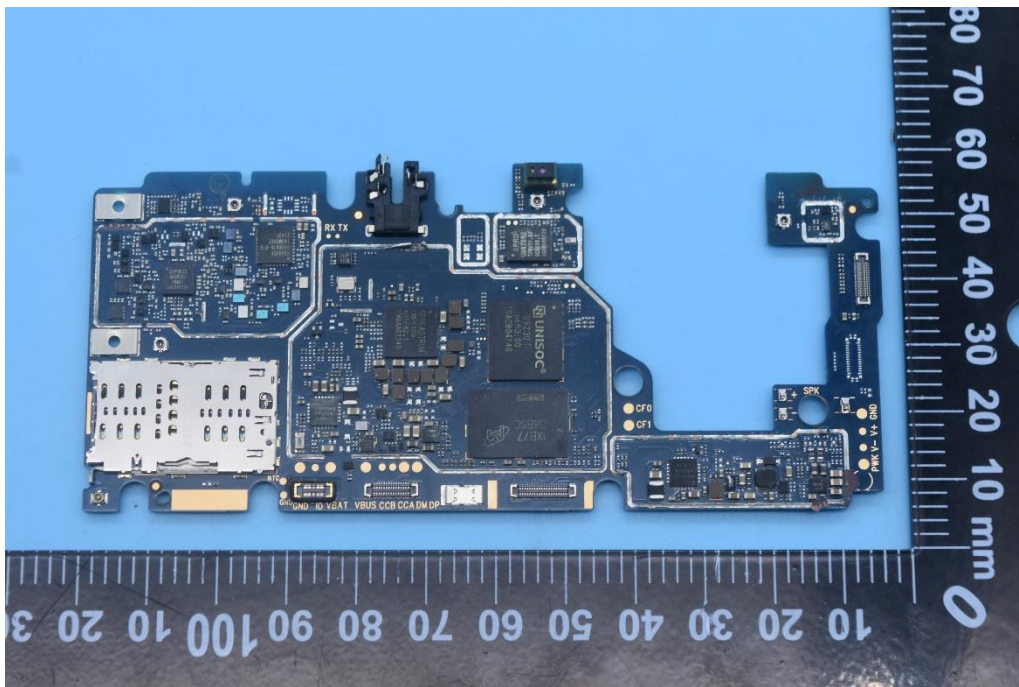

FCC ID: 2AUYFRMP2105

Internal Photos

1. EUT uncover view

2. Antenna view