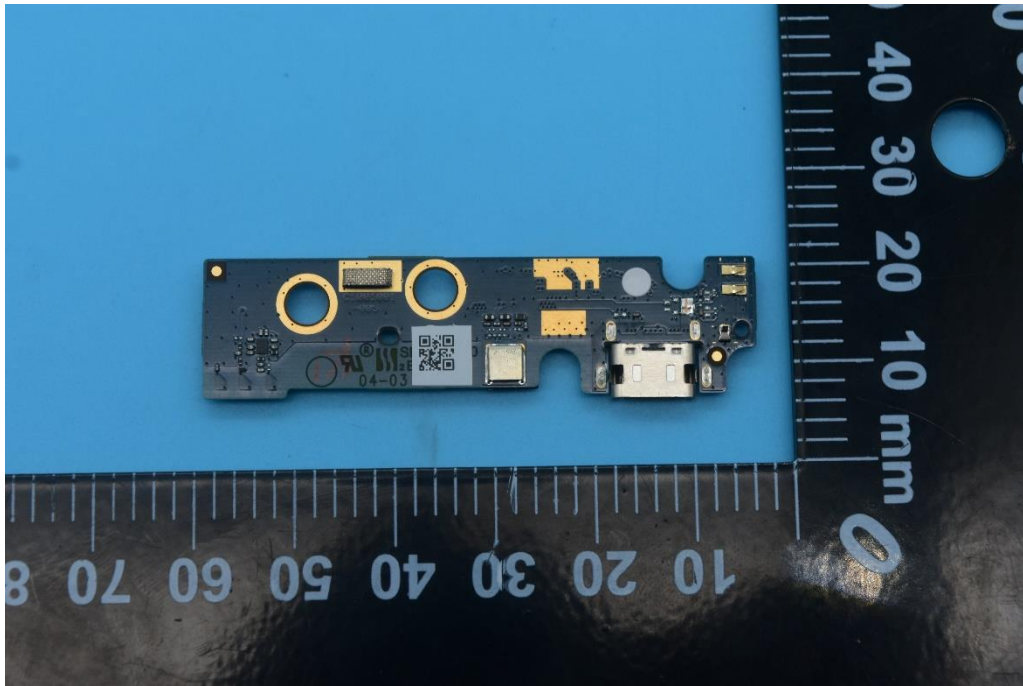

FCC ID: 2AUYFRMP2105

Internal Photos

1. EUT uncover view

2. Antenna view