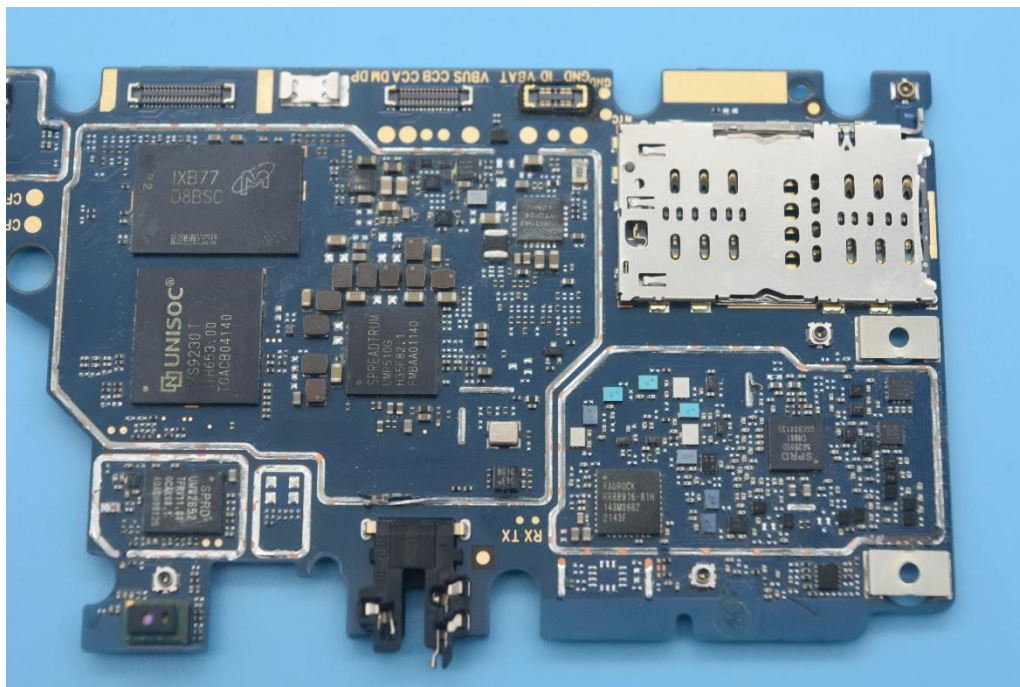

FCC ID: 2AUYFRMP2105

Internal Photos

1. EUT uncover view

2. Antenna view