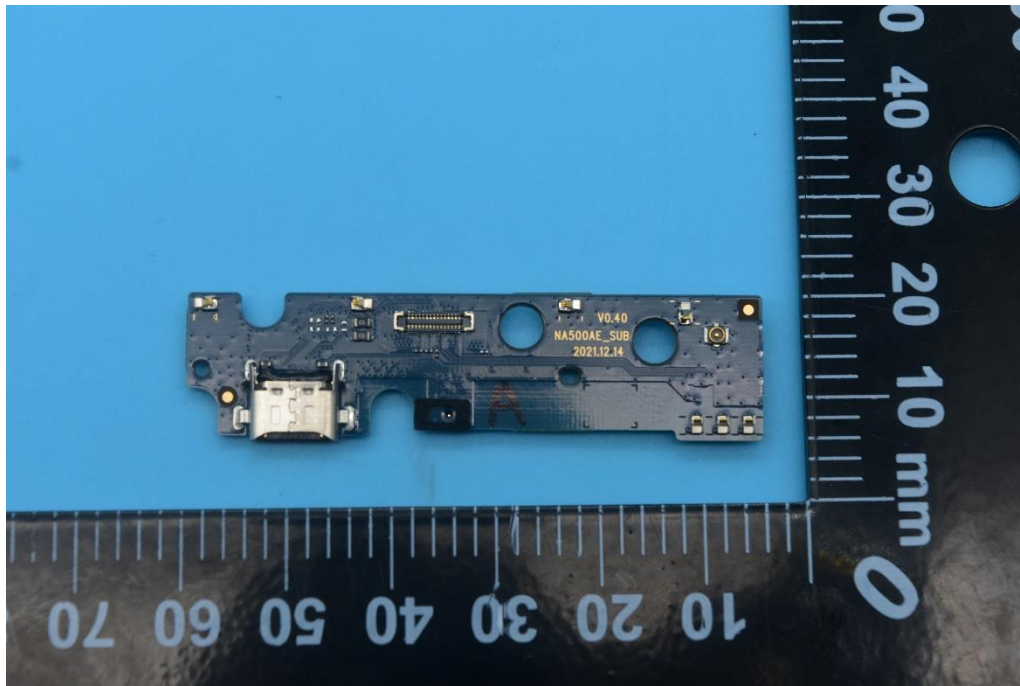

FCC ID: 2AUYFRMP2105

Internal Photos

1. EUT uncover view

2. Antenna view