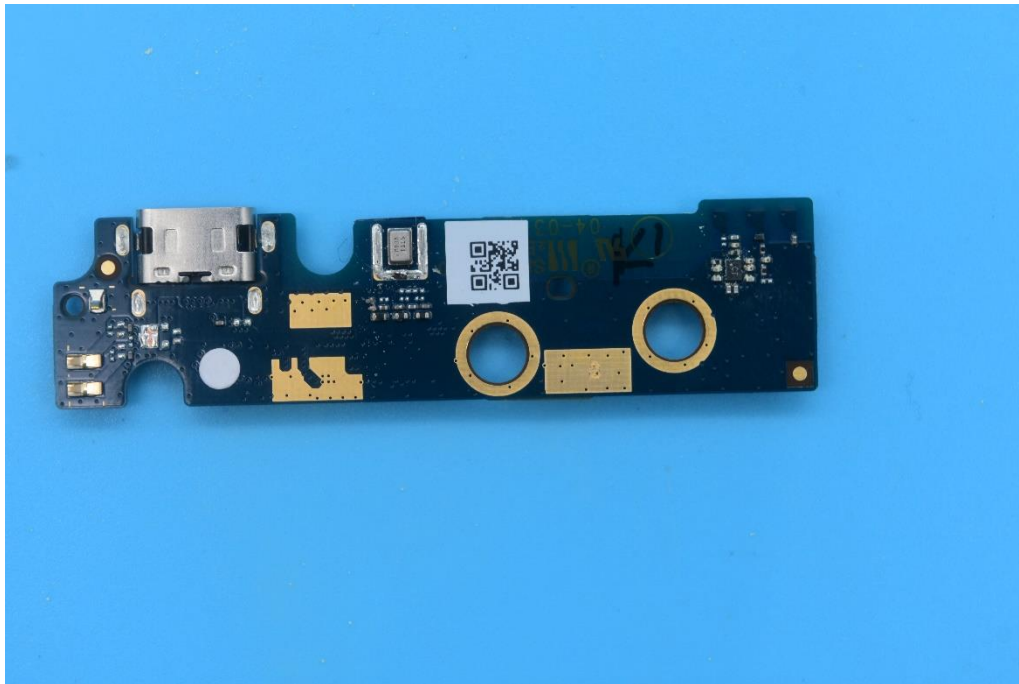

FCC ID: 2AUYFRMP2105

Internal Photos

1. EUT uncover view

2. Antenna view