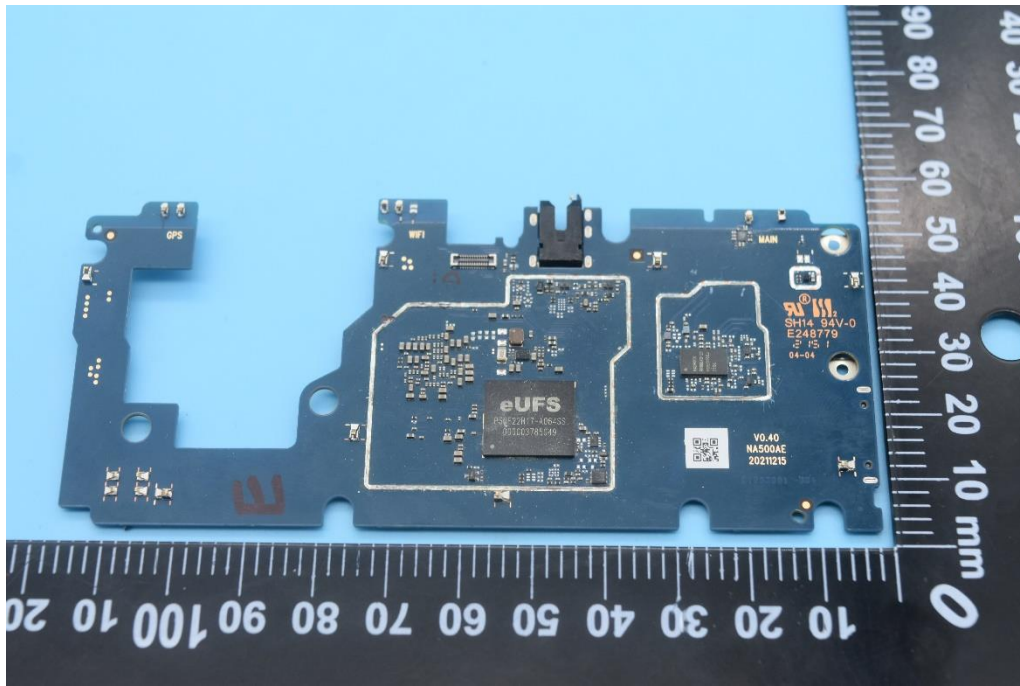

FCC ID: 2AUYFRMP2105

Internal Photos

1. EUT uncover view

2. Antenna view