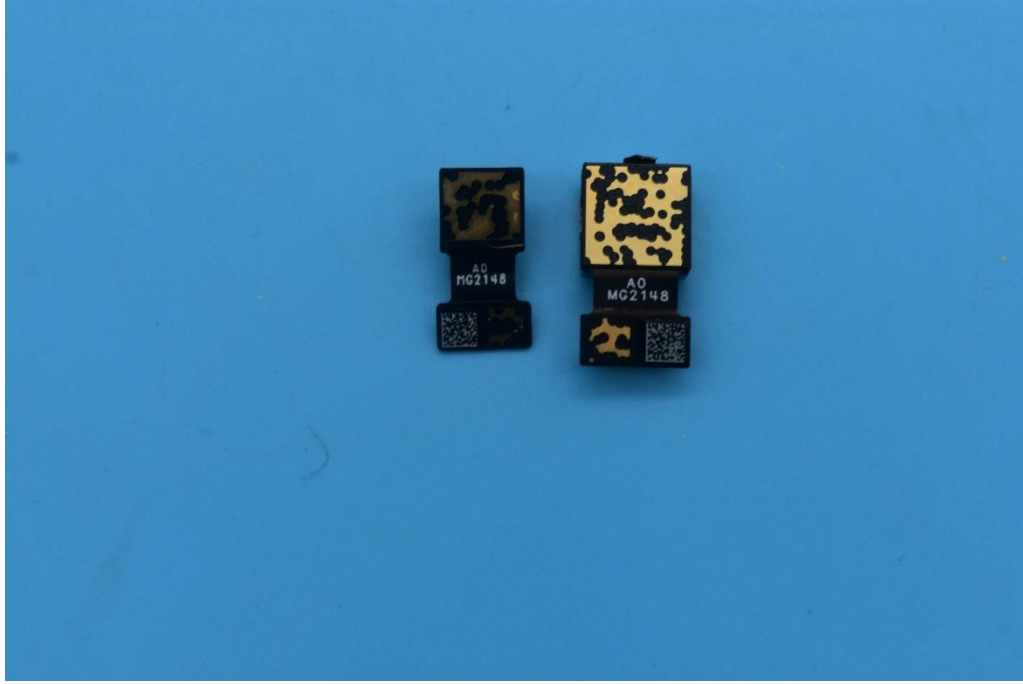

FCC ID: 2AUYFRMP2105

Internal Photos

1. EUT uncover view

2. Antenna view