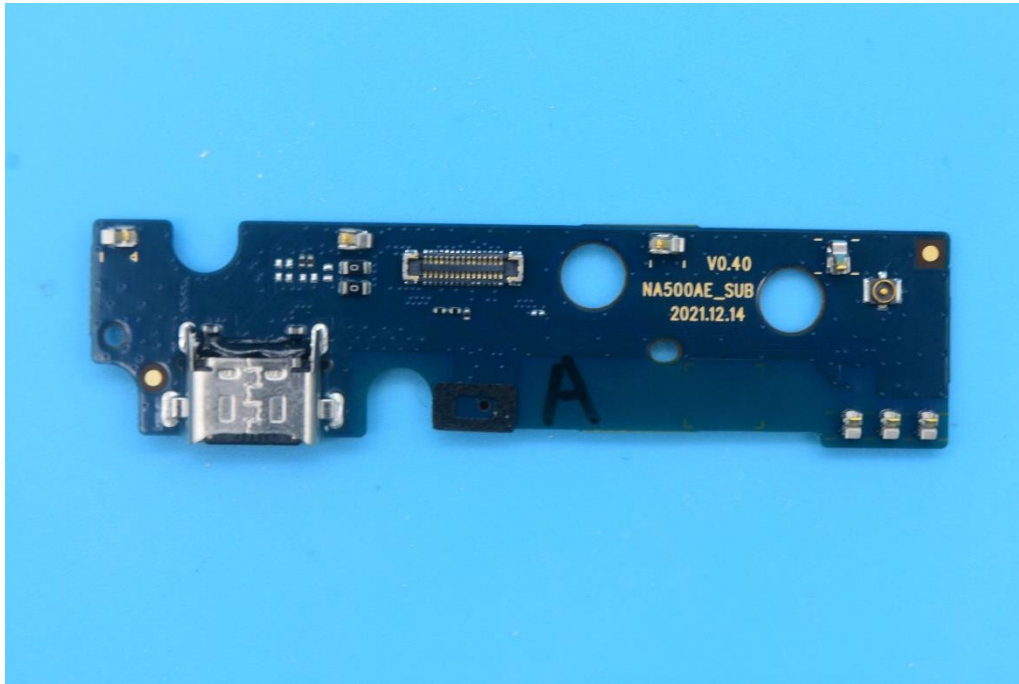

FCC ID: 2AUYFRMP2105

Internal Photos

1. EUT uncover view

2. Antenna view