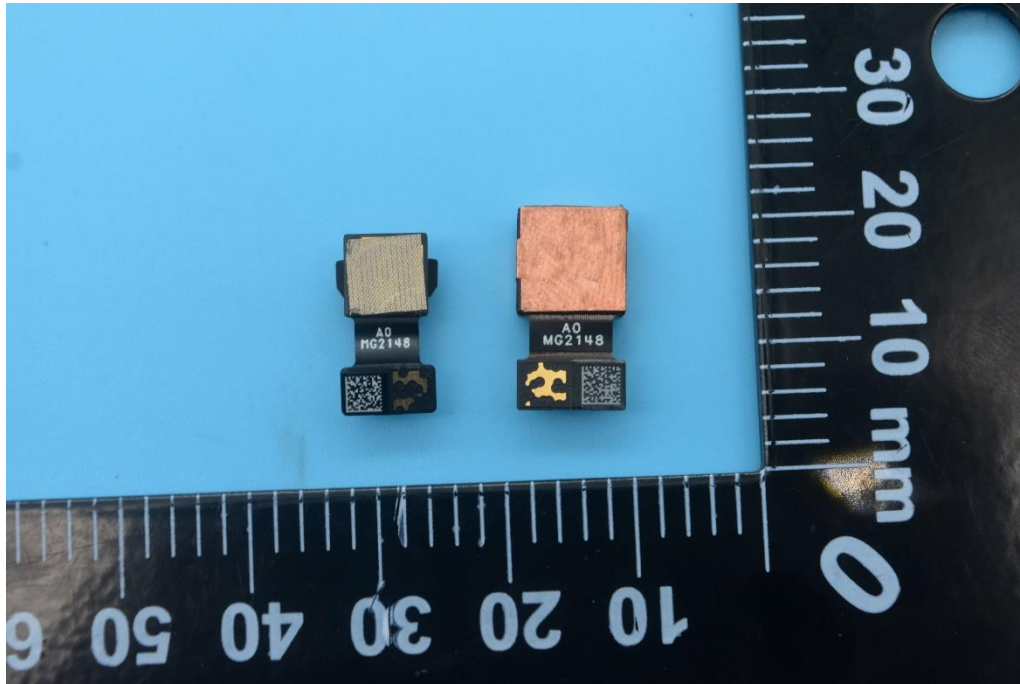

FCC ID: 2AUYFRMP2105

Internal Photos

1. EUT uncover view

2. Antenna view