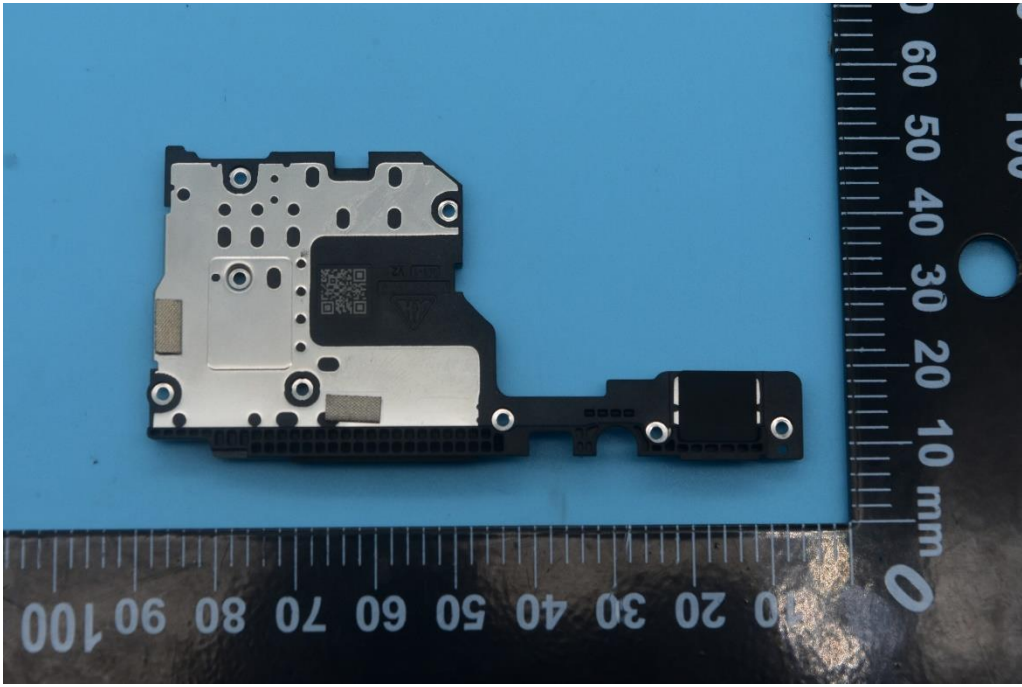

FCC ID: 2AUYFRMP2105

Internal Photos

1. EUT uncover view

2. Antenna view