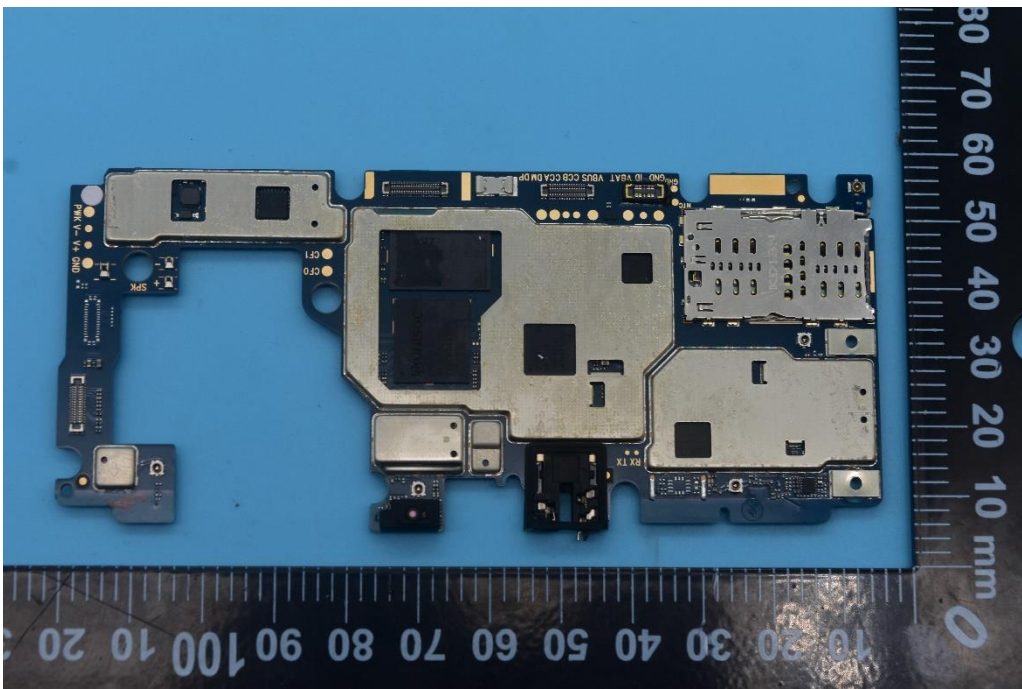

FCC ID: 2AUYFRMP2105

Internal Photos

1. EUT uncover view

2. Antenna view