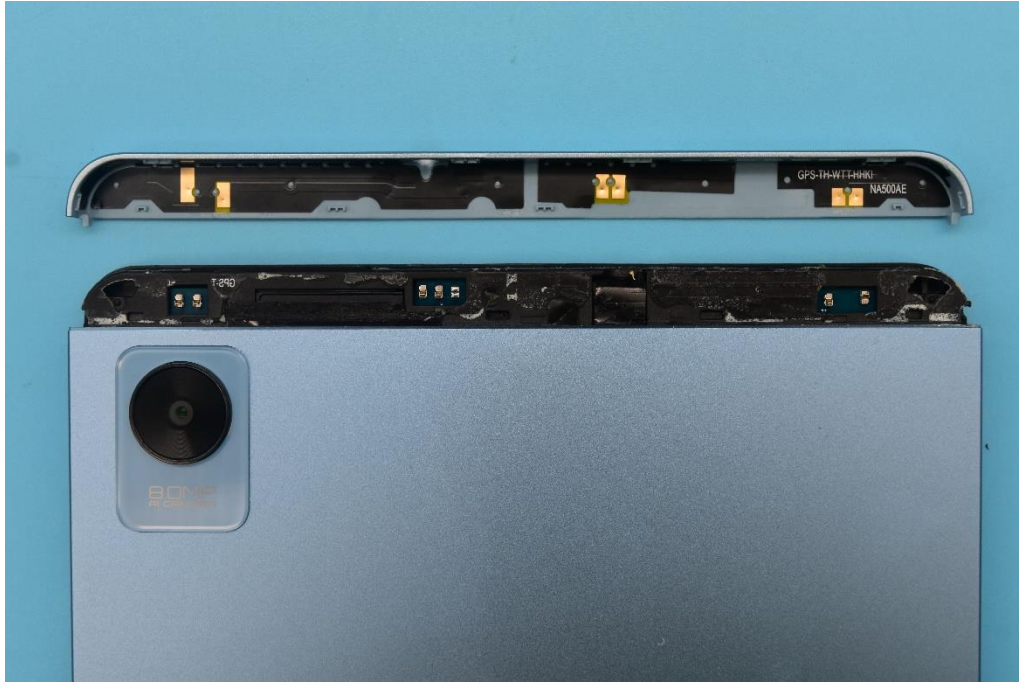

FCC ID: 2AUYFRMP2105

Internal Photos

1. EUT uncover view

2. Antenna view