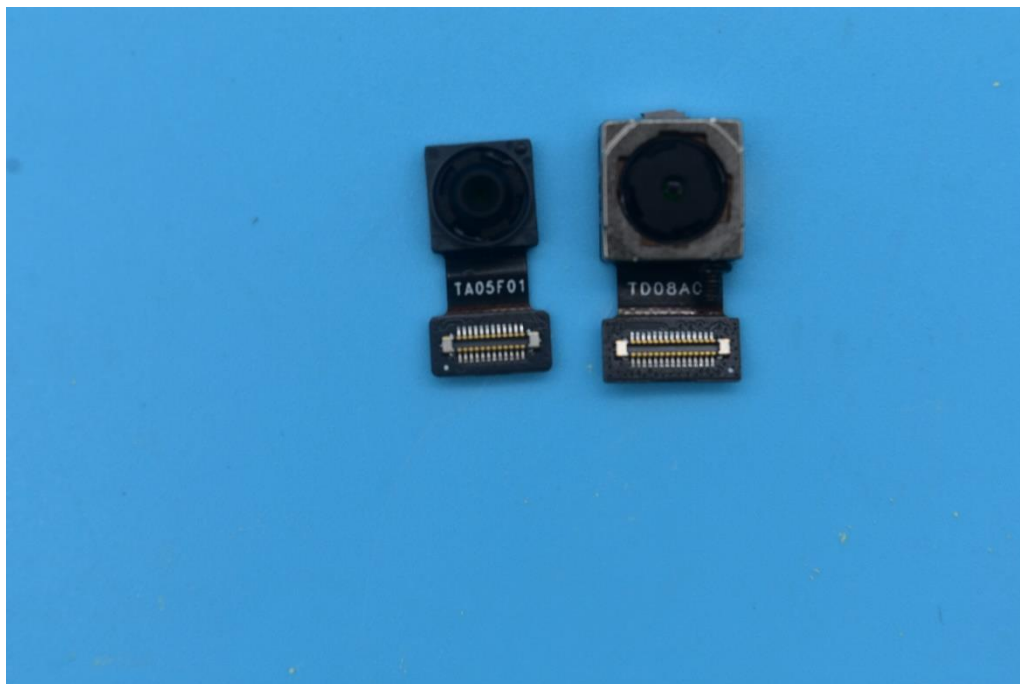

FCC ID: 2AUYFRMP2105

Internal Photos

1. EUT uncover view

2. Antenna view