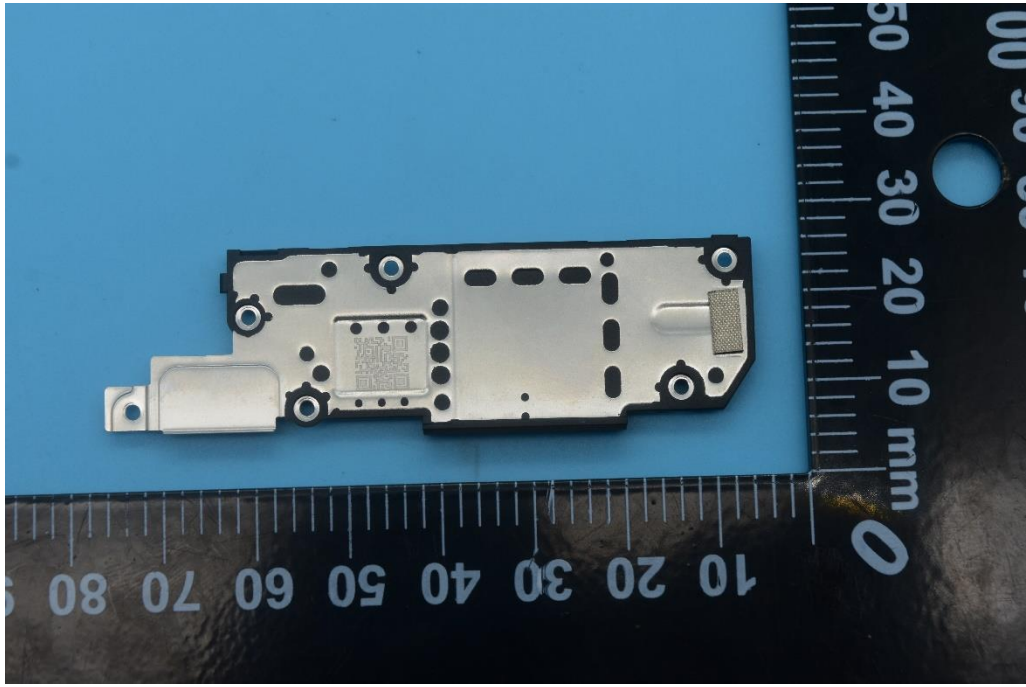

FCC ID: 2AUYFRMP2105

Internal Photos

1. EUT uncover view

2. Antenna view