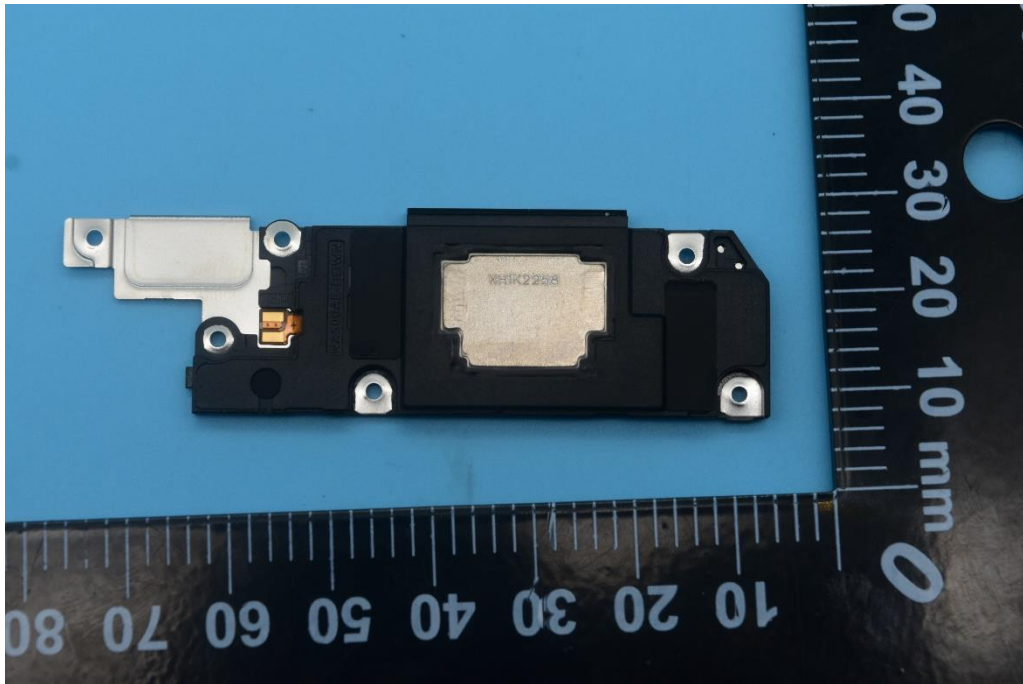

FCC ID: 2AUYFRMP2105

Internal Photos

1. EUT uncover view

2. Antenna view