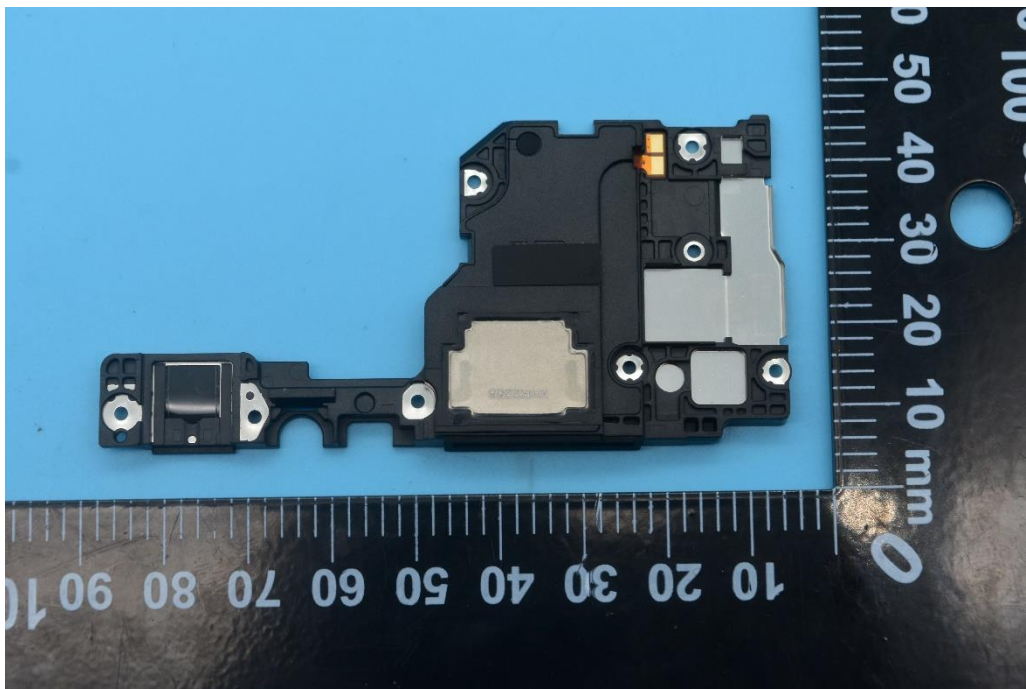

FCC ID: 2AUYFRMP2105

Internal Photos

1. EUT uncover view

2. Antenna view