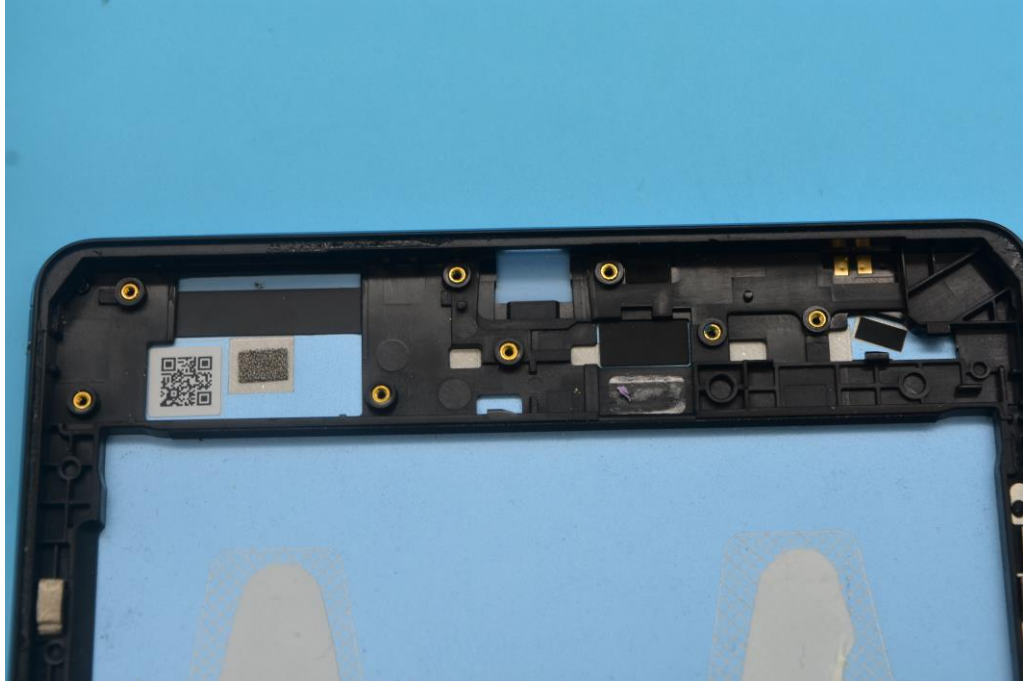

FCC ID: 2AUYFRMP2105

Internal Photos

1. EUT uncover view

2. Antenna view