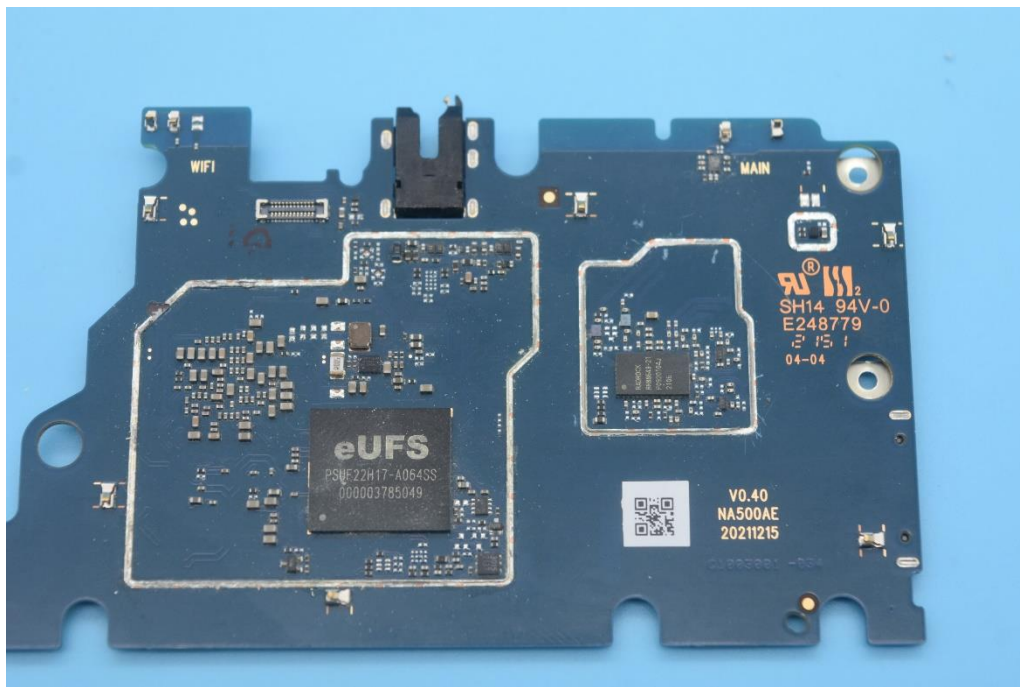

FCC ID: 2AUYFRMP2105

Internal Photos

1. EUT uncover view

2. Antenna view