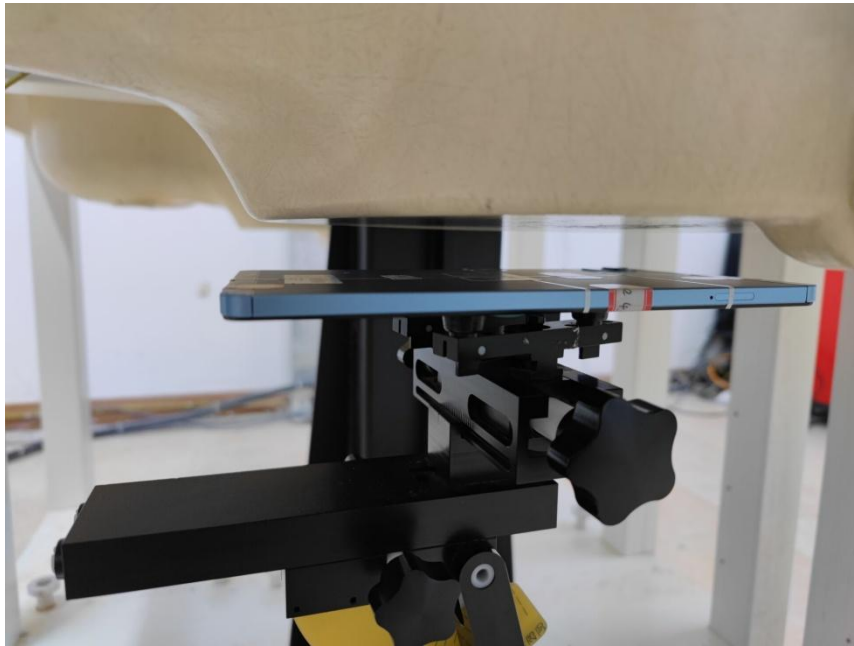

# Annex B Test Setup Photos

## ➤ EUT Antenna Locations

➤ Test Setup Photos for Sensor on

Bottom Surface (Test Distance 0mm)

Edge 1 (Test Distance 0mm)

Edge 4 (Test Distance 0mm)

➤ **Test Setup Photos for Sensor off**

Bottom Surface (Test Distance 18mm)

Bottom Surface (Test Distance 18mm)

Edge 1 (Test Distance 20mm)

Edge 1 (Test Distance 23mm)

Edge 2 (Test Distance 0mm)

Edge 4 (Test Distance 10mm)