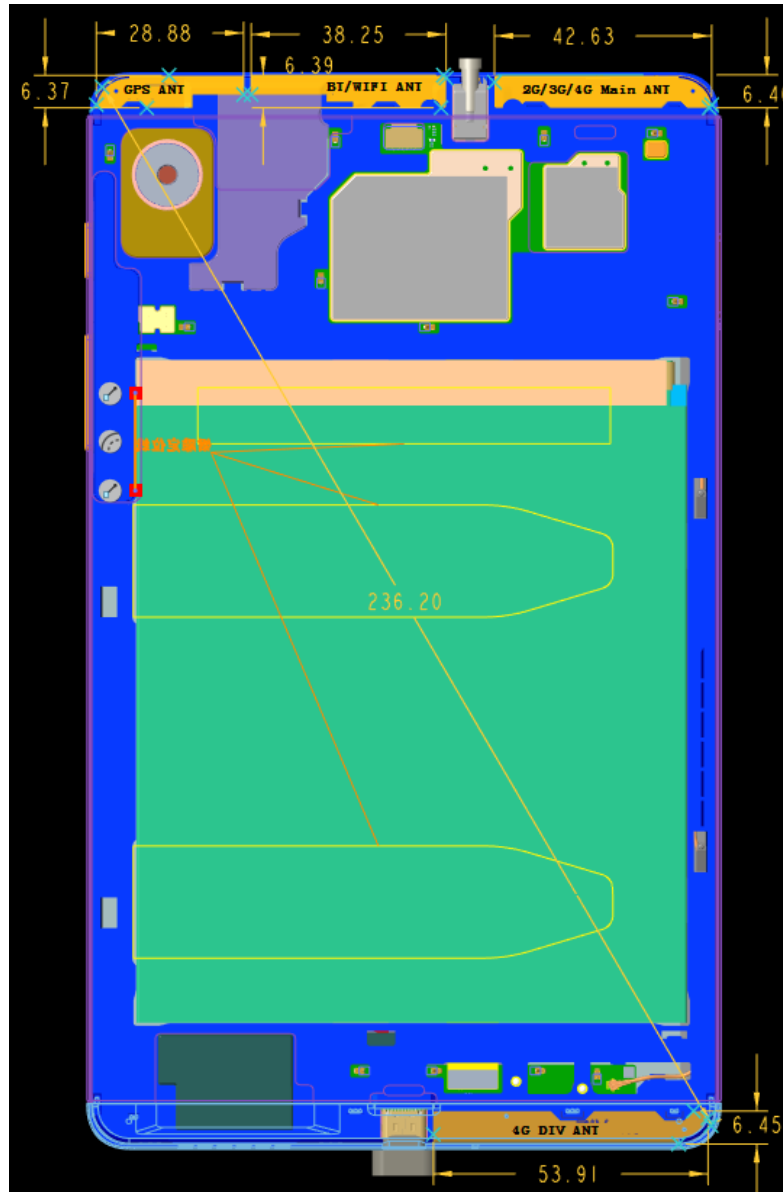

# Annex B Test Setup Photos

## ➤ EUT Antenna Locations

➤ Test Setup Photos for Sensor on

Bottom Surface (Test Distance 0mm)

Edge 1 (Test Distance 0mm)

Edge 4 (Test Distance 0mm)

➤ **Test Setup Photos for Sensor off**

Bottom Surface (Test Distance 18mm)

Bottom Surface (Test Distance 18mm)

Edge 1 (Test Distance 20mm)

Edge 1 (Test Distance 23mm)

Edge 2 (Test Distance 0mm)

Edge 4 (Test Distance 10mm)